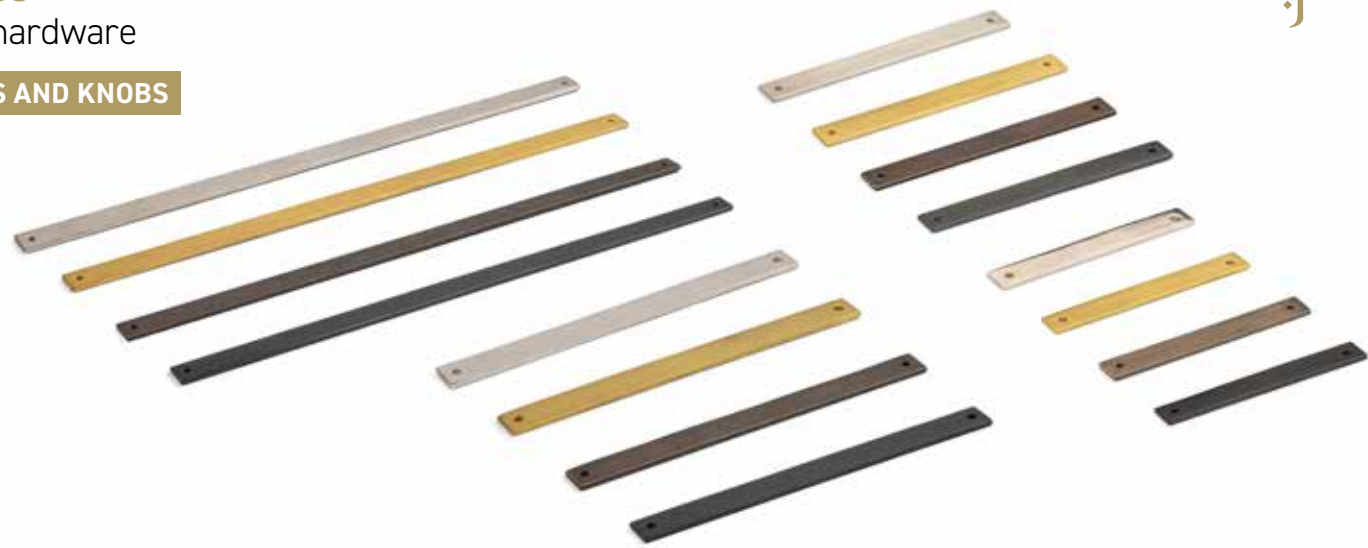

HANDLES AND KNOBS

J

ESSENCE — JOLIE DESIGN
Aged Gold
J-0400-GA
L148 X H3 X W20 X CC128 mm