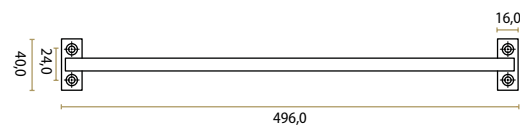

ESSENCE — JOLIE DESIGN
Aged Bronze
J-0406-AB
L500 X H3 X W20 X CC480 mm

ESSENCE — JOLIE DESIGN
Black
J-0406-BK
L500 X H3 X W20 X CC480 mm

J

essence
bathroom accessories

J

TOWEL RAIL

for use with essence collection pag 80 / 81