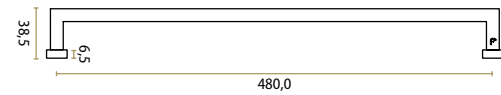

ESSENCE — JOLIE DESIGN
Aged Bronze
J-0406-AB
L500 X H3 X W20 X CC480 mm

ESSENCE — JOLIE DESIGN
Black
J-0406-BK
L500 X H3 X W20 X CC480 mm

J

essence
bathroom accessories

J

TOWEL RAIL

for use with essence collection pag 80 / 81