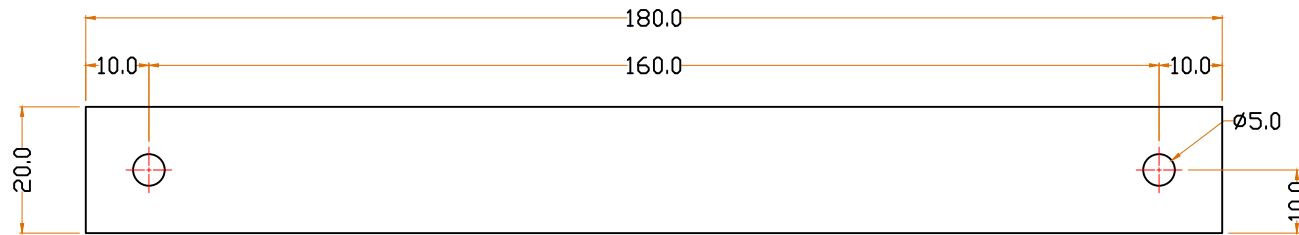

JOLIE®
A timeless touch.

FRONT VIEW

SIDE VIEW

MATERIAL	FINISH	SCALE	DESCRIPTION
BRASS	GA ,AB OS ,BK	NTS	Essence Backplate CC 160mm
PROJN.	UNIT	DATE	ITEM CODE
	MM	23.01.23	J-0401

J JOLIE

T | TWO TEASE
ARCHITECTURAL HARDWARE

info@twotease.com.au www.twotease.com.au

MATERIAL	FINISH	SCALE	DESCRIPTION
BRASS	GA ,AB OS ,BK	NTS	ESSENCE HANDLE 160mm
PROJN.	UNIT	DATE	ITEM CODE
	MM	12.05.15	J-0405