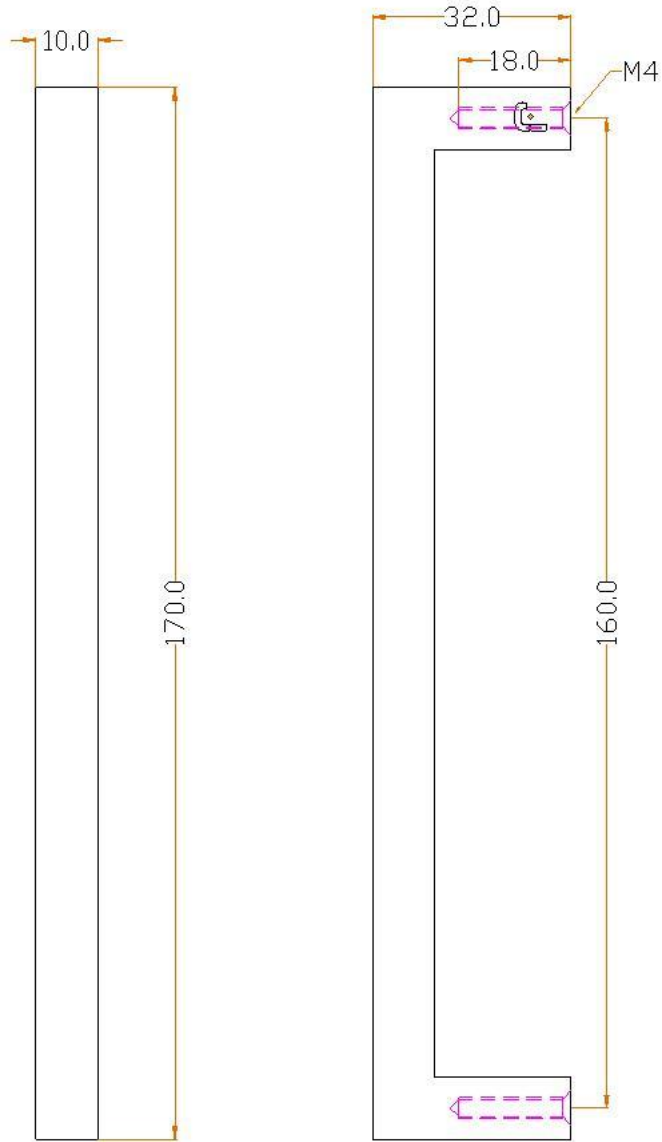

JOLIE®
A timeless touch.

FRONT VIEW

SIDE VIEW

MATERIAL	FINISH	SCALE	DESCRIPTION
BRASS	GA ,AB OS ,BK	NTS	Essence Backplate CC 160mm
PROJN.	UNIT	DATE	ITEM CODE
	MM	23.01.23	J-0401

J JOLIE

T | TWO TEASE
ARCHITECTURAL HARDWARE

info@twotease.com.au www.twotease.com.au

MATERIAL	FINISH	SCALE	DESCRIPTION
BRASS	GA ,AB OS ,BK	NTS	ESSENCE HANDLE 160mm
PROJN.	UNIT	DATE	ITEM CODE
	MM	12.05.15	J-0405