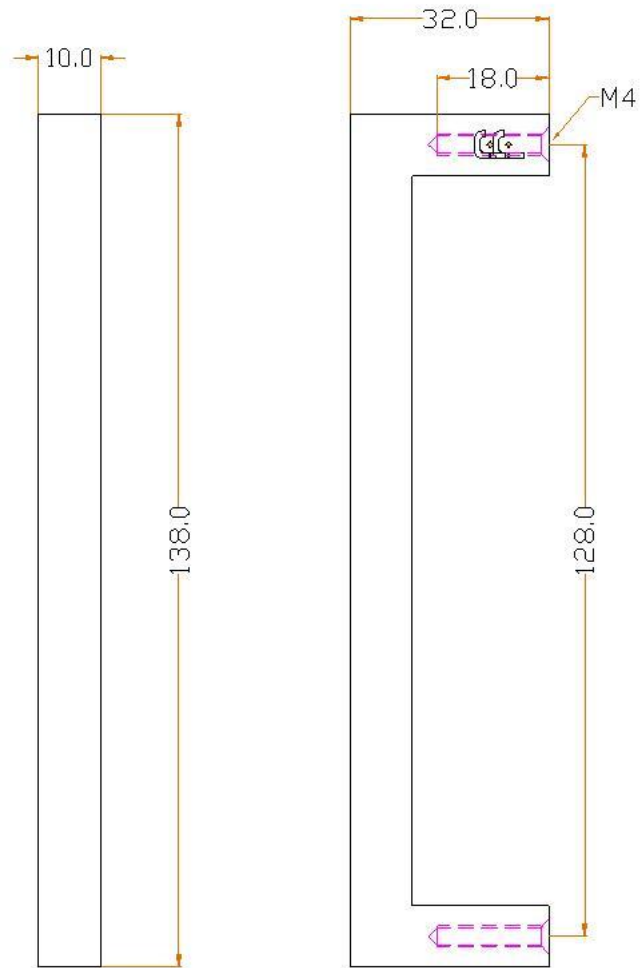

FRONT VIEW

SIDE VIEW

MATERIAL	FINISH	SCALE	DESCRIPTION
BRASS	GA ,AB OS ,BK	NTS	Essence Backplate CC 128mm
PROJN.	UNIT	DATE	ITEM CODE
	MM	23.01.23	J-0400

**J JOLIE**

**T | TWO TEASE**  
ARCHITECTURAL HARDWARE

info@twotease.com.au www.twotease.com.au

MATERIAL	FINISH	SCALE	DESCRIPTION
BRASS	GA ,AB OS ,BK	NTS	ESSENCE HANDLE 128mm
PROJN.	UNIT	DATE	ITEM CODE
	MM	12.07.16	J-0403