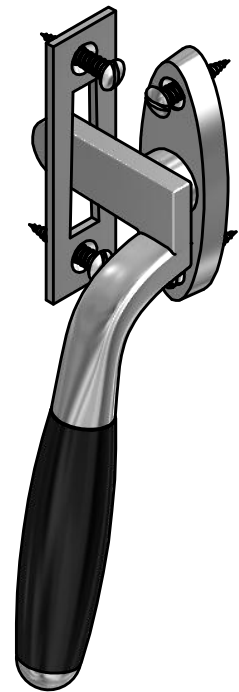

RB-1932

non-locking solid casement fastener
for outward opening window
including mortice plate

<h1>FORMANI®</h1>		Part number:			
		<h2>RB-1932</h2>			
Doc no.: 2003R006 RB-1932 V02.dwg		Description:			
Drawn by: Christian Brimbois		Creation date: 27-1-2015			
FORMANI HOLLAND B.V. EUROPALAAN 12 6199 AB MAASTRICHT-AIRPORT NL T +31 (0)43 308 90 00 INFO@FORMANI.COM FORMANI.COM		<table border="1" style="width: 100%;"> <tr> <td style="width: 80%;">Format:</td> <td style="width: 20%; text-align: center;">A3</td> </tr> </table>		Format:	A3
Format:	A3				