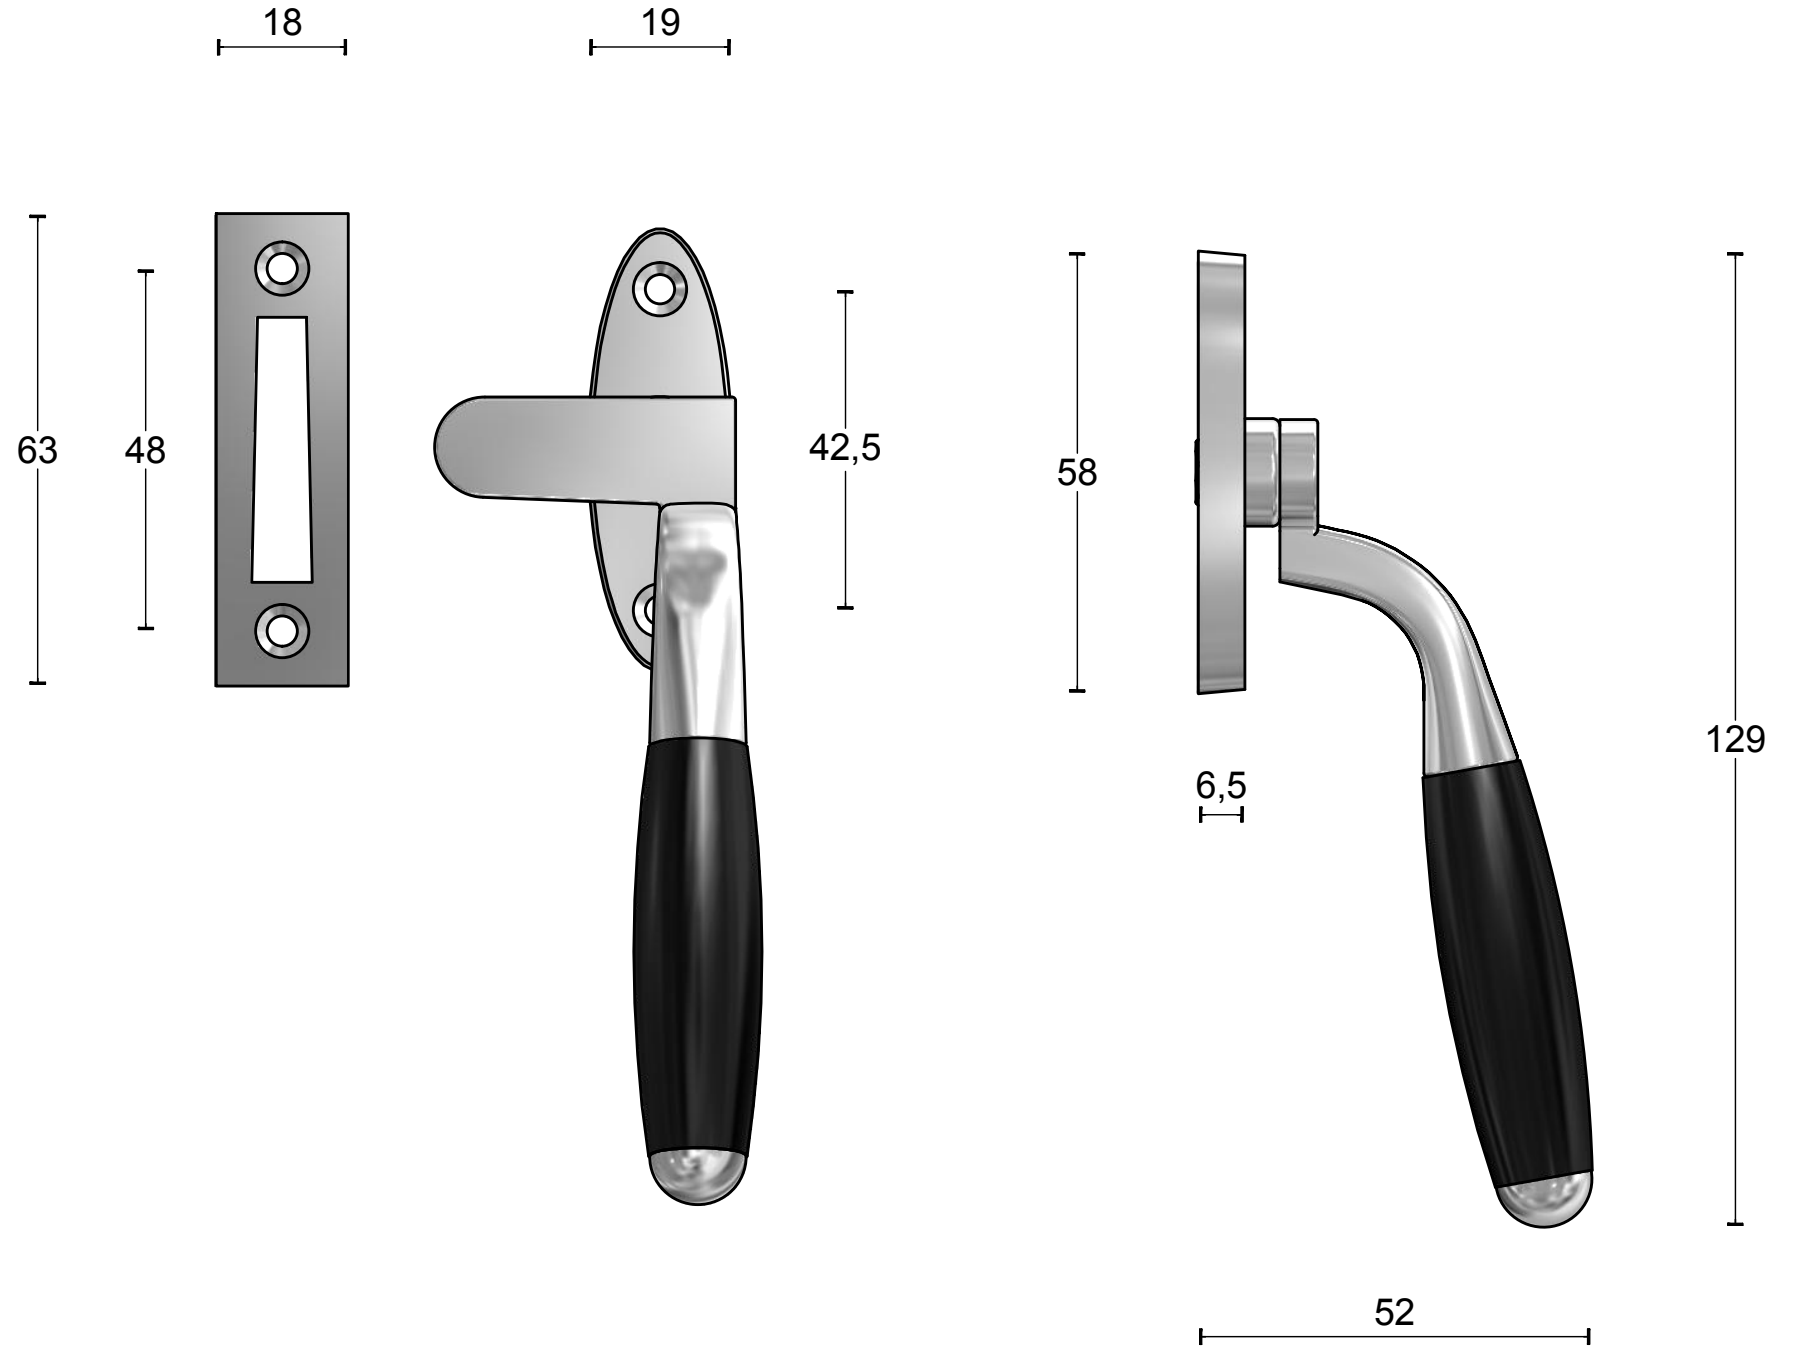

RB-1932

non-locking solid casement fastener
for outward opening window
including mortice plate

<h1>FORMANI®</h1>		Part number:			
		<h2>RB-1932</h2>			
Doc no.: 2003R006 RB-1932 V02.dwg		Description:			
Drawn by: Christian Brimbois		Creation date: 27-1-2015			
FORMANI HOLLAND B.V. EUROPALAAN 12 6199 AB MAASTRICHT-AIRPORT NL T +31 (0)43 308 90 00 INFO@FORMANI.COM FORMANI.COM		<table border="1" style="width: 100%;"> <tr> <td style="width: 80%;">Format:</td> <td style="width: 20%; text-align: center;">A3</td> </tr> </table>		Format:	A3
Format:	A3				