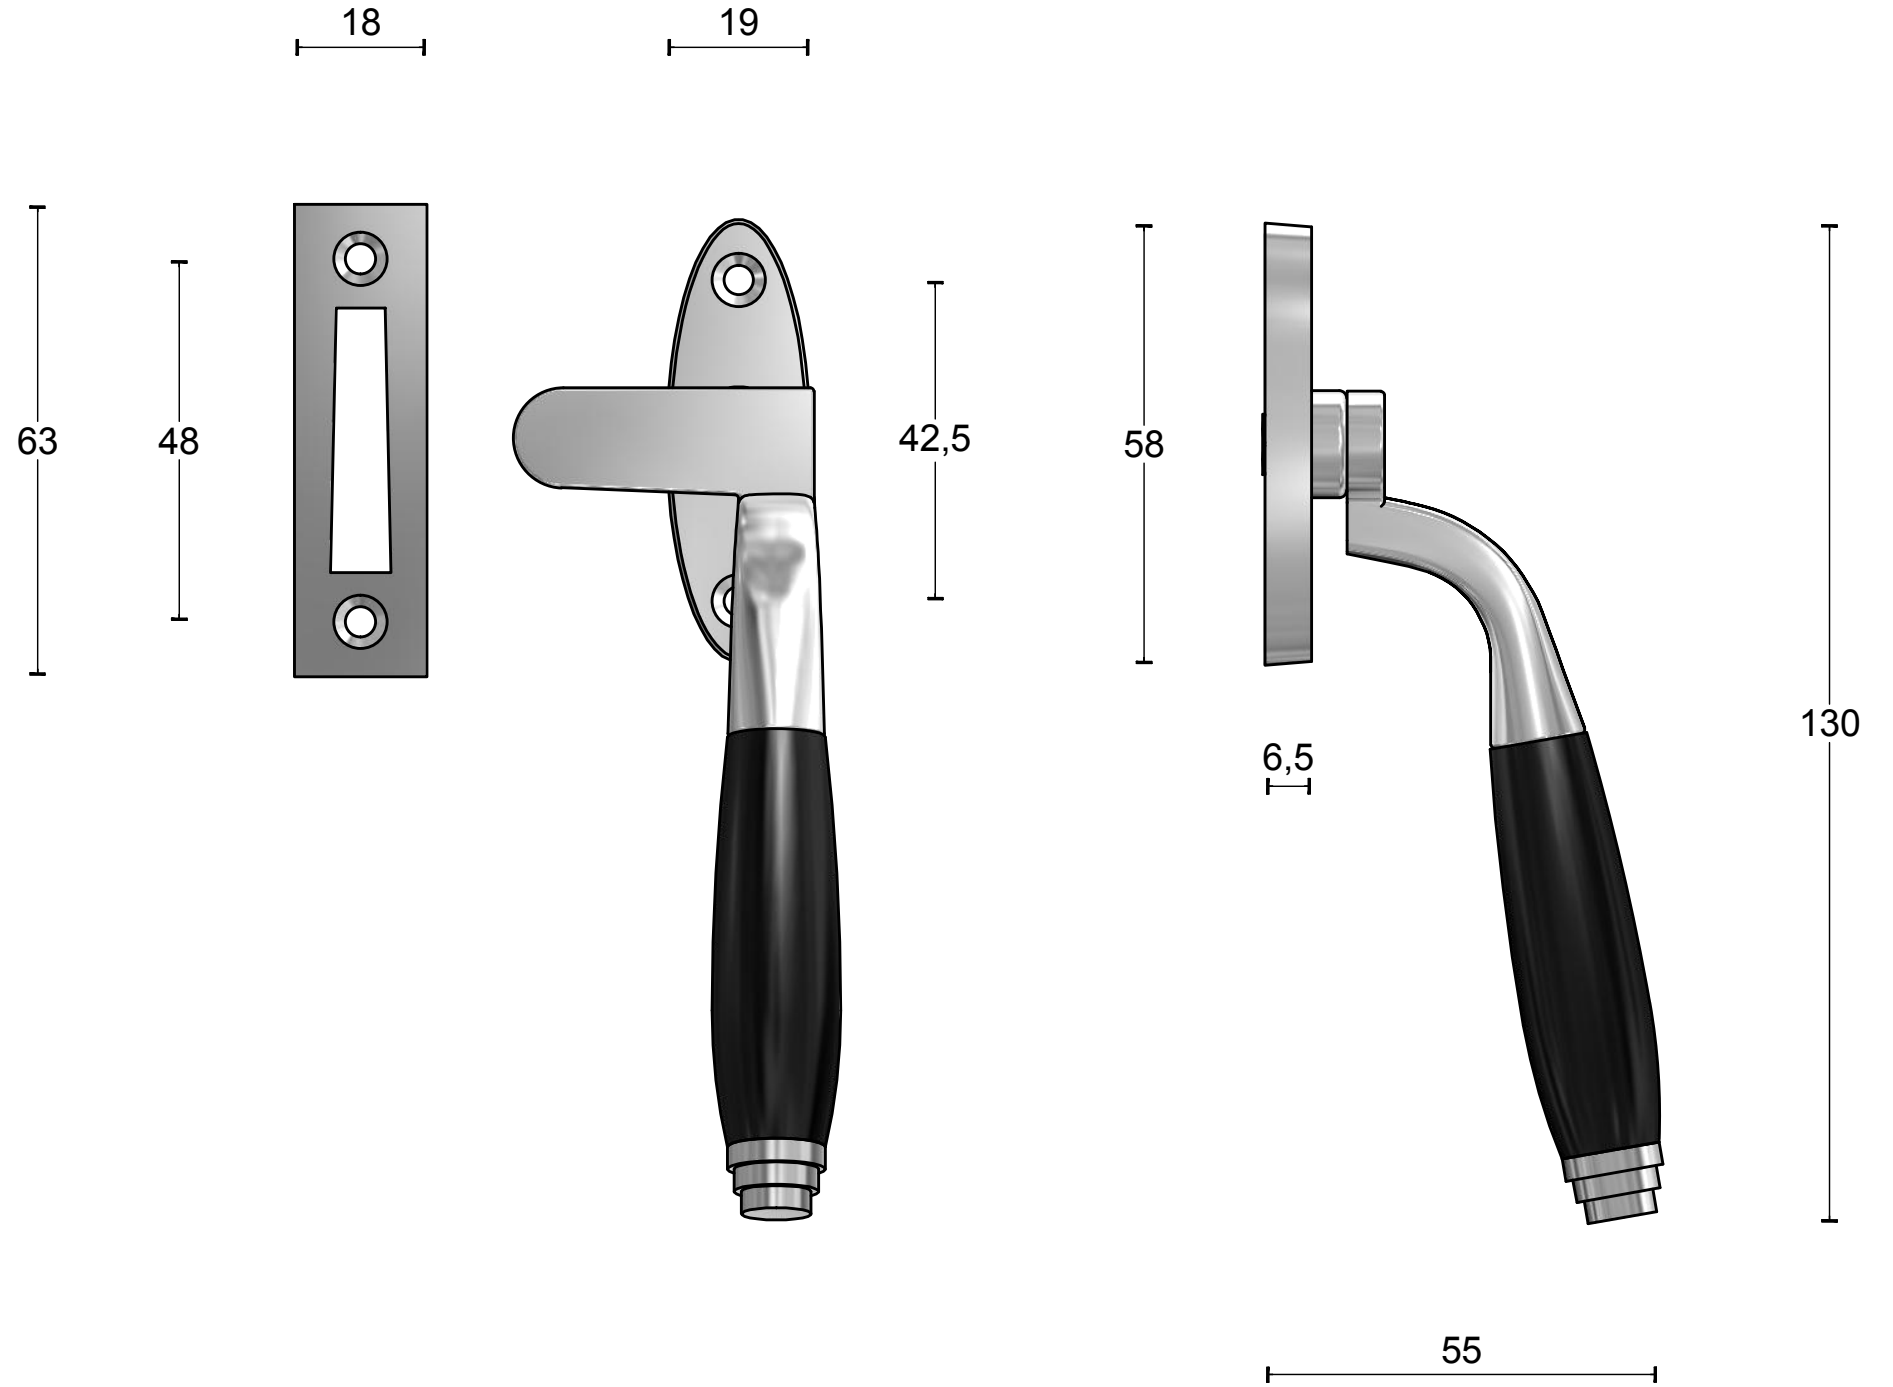

# RB-1934

non-locking solid casement fastener  
for outward opening window  
including mortice plate

FORMANI®		Part number:	
		Description:	
Doc no.:	2003R005 RB-1934 V02.dwg	RB-1934	Format:
Drawn by:	Christian Brimbois		Creation date:
FORMANI HOLLAND B.V. EUROPALAAN 12 6199 AB MAASTRICHT-AIRPORT NL T +31 (0)43 308 90 00 INFO@FORMANI.COM FORMANI.COM		A3	