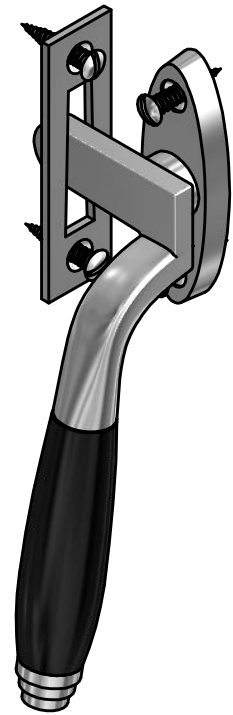

# RB-1934

non-locking solid casement fastener  
for outward opening window  
including mortice plate

FORMANI®		Part number:	
		Description:	
Doc no.:	2003R005 RB-1934 V02.dwg	RB-1934	Format:
Drawn by:	Christian Brimbois		Creation date:
FORMANI HOLLAND B.V. EUROPALAAN 12 6199 AB MAASTRICHT-AIRPORT NL T +31 (0)43 308 90 00 INFO@FORMANI.COM FORMANI.COM		A3	