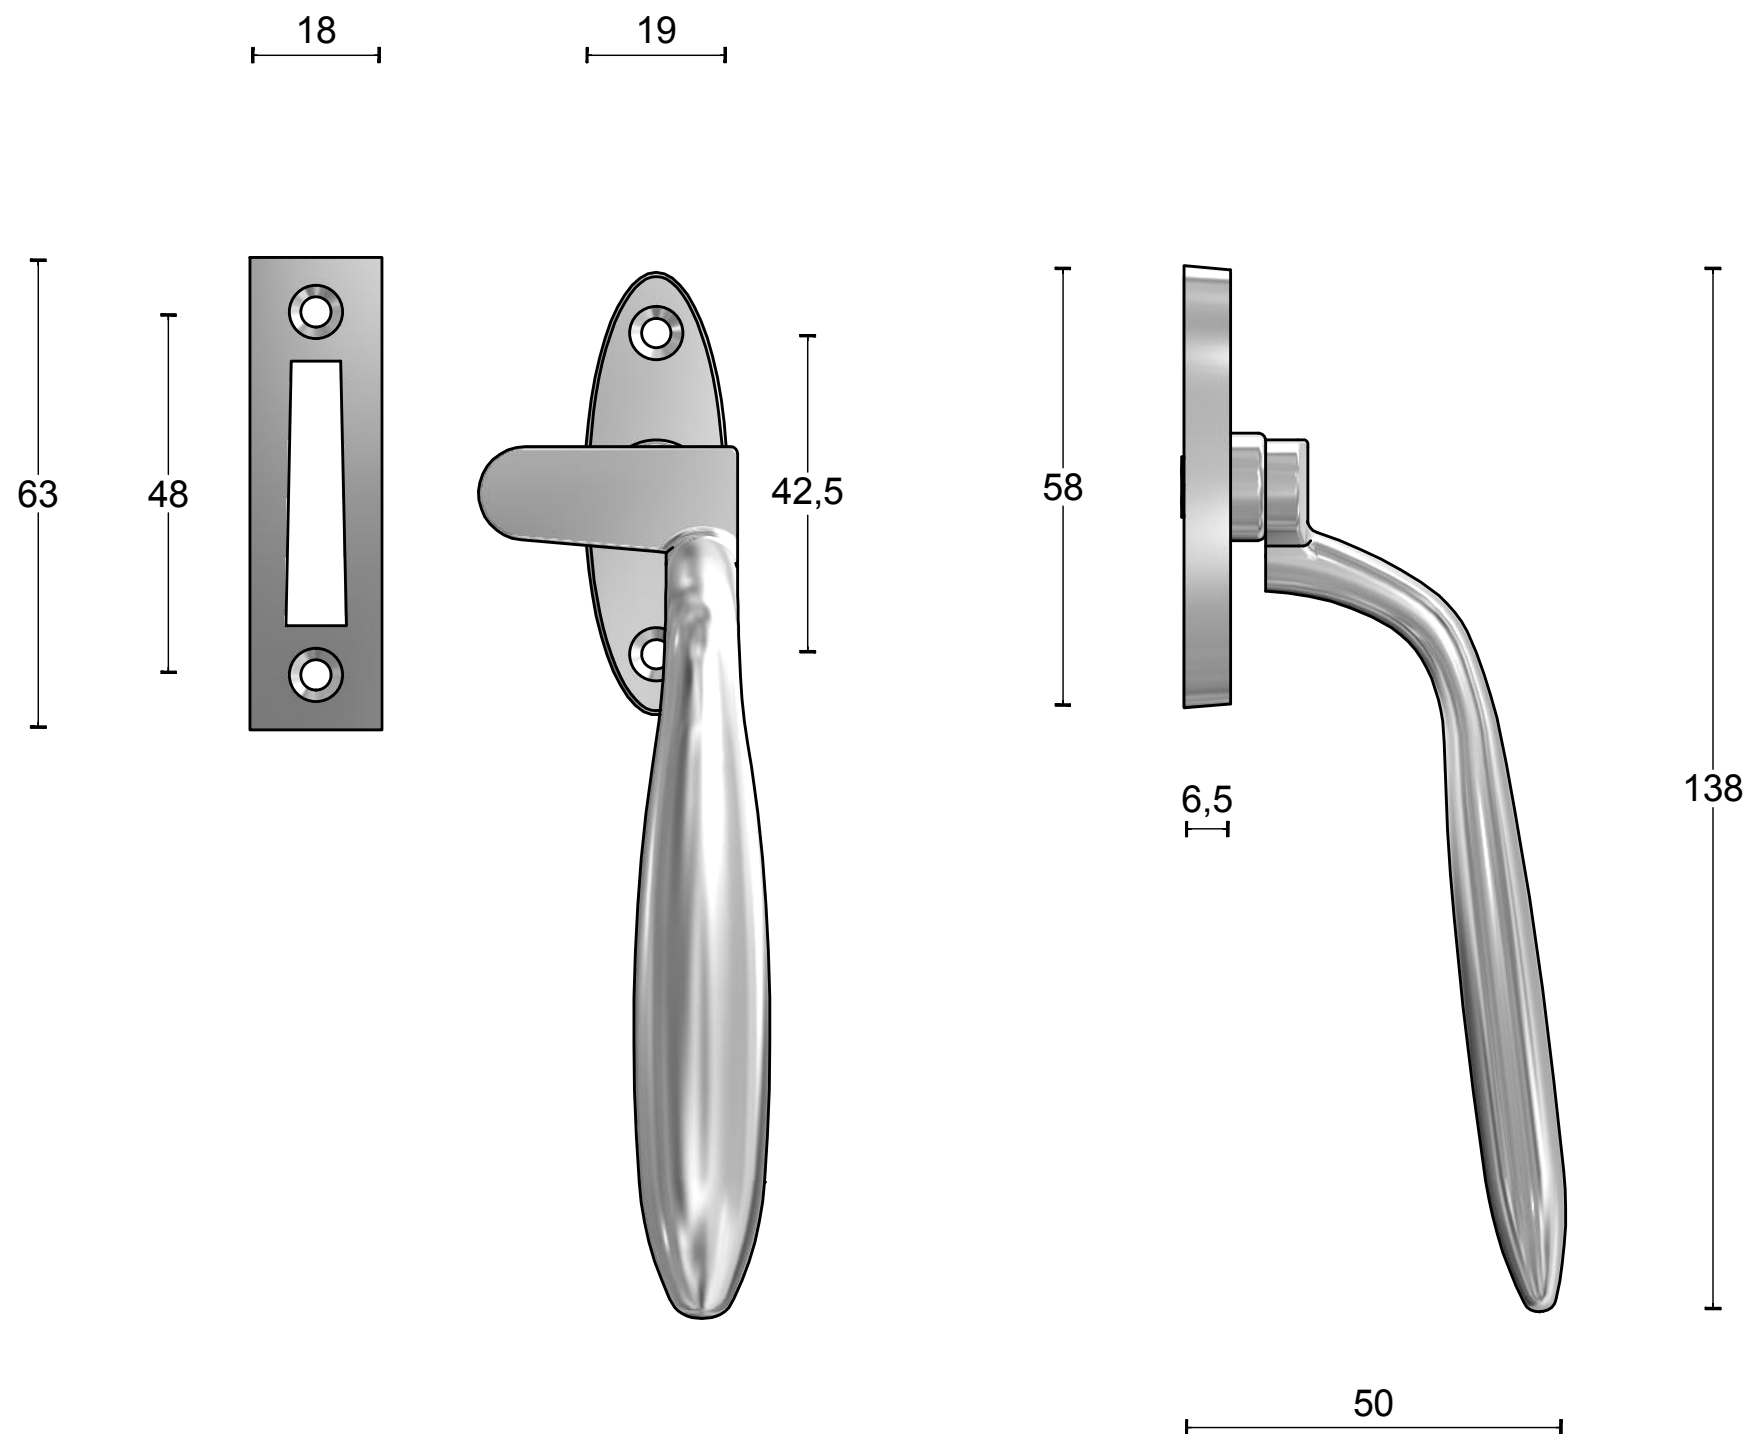

RB-1938

non-locking solid casement fastener
for outward opening window
including mortice plate

FORMANI®		Part number:	
		Description:	
Doc no.:	2003R002 RB-1938 V02.dwg	RB-1938	Format:
Drawn by:	Christian Brimbois		Creation date:
FORMANI HOLLAND B.V. EUROPALAAN 12 6199 AB MAASTRICHT-AIRPORT NL T +31 (0)43 308 90 00 INFO@FORMANI.COM FORMANI.COM		A3	