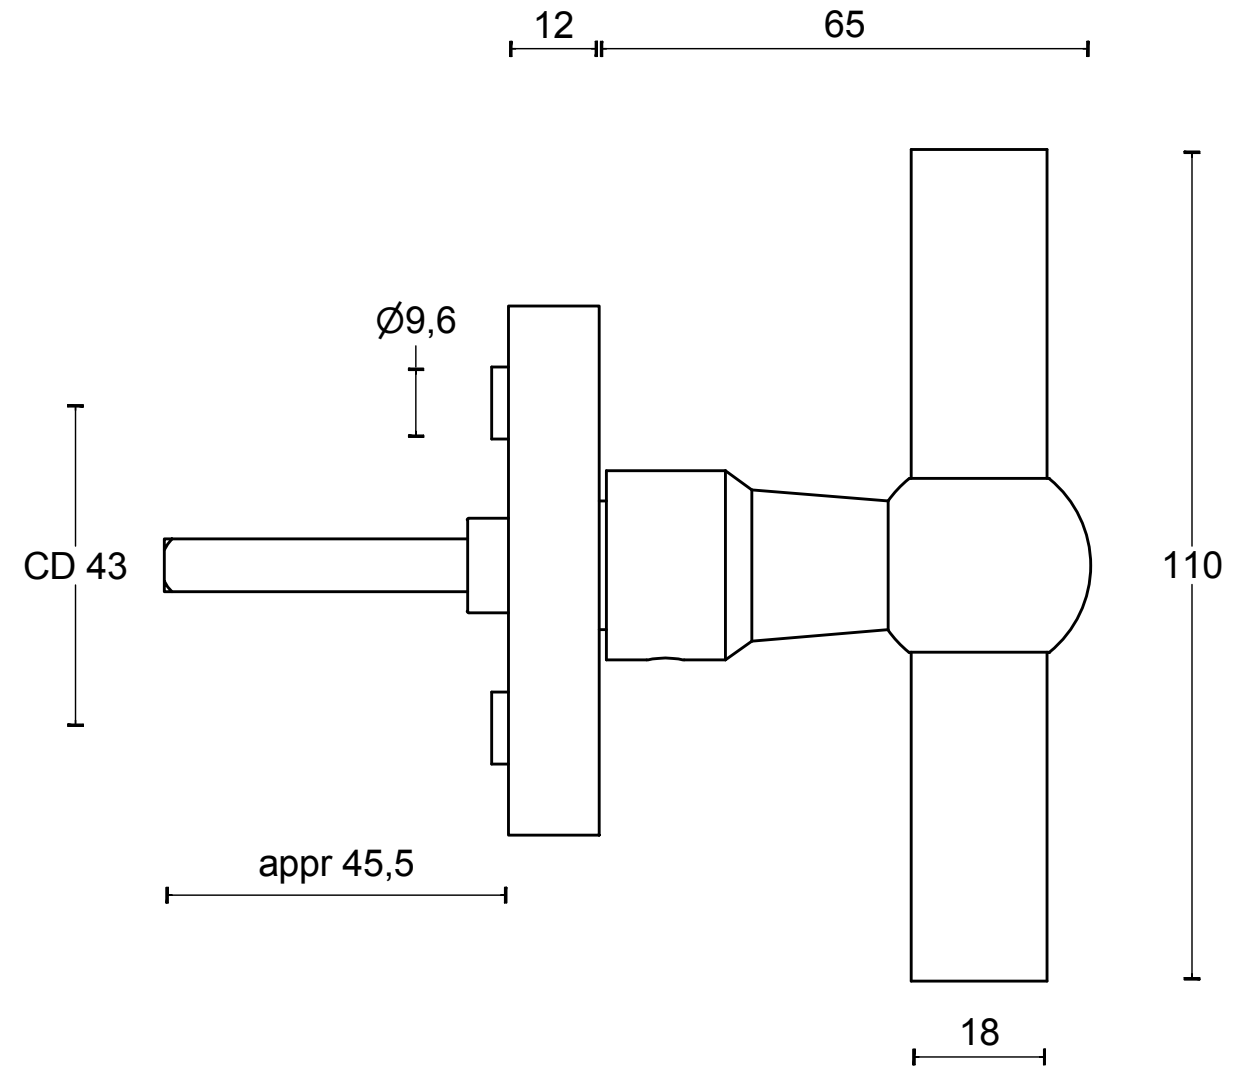

FVT125-DK

non-locking tilt and turn
window handle
stainless steel

FORMANI®		Part number:	
		Description:	
Doc no.:	1503D059 FVT125-DK V01.dwg	FVT125-DK	Format:
Drawn by:	Christian Brimbois		Creation date:
Distributed by Two Tease Architectural Hardware info@twotease.com.au www.twotease.com.au		A3	

FVT125-DKLOCK

locking tilt and turn
window handle
stainless steel

FORMANI [®]		Part number:	
		Description:	
Doc no.:	1503D072 FVT125-DKLOCK V01.dwg	FVT125-DKLOCK	Format:
Drawn by:	Christian Brimbois		Creation date:
Distributed by Two Tease Architectural Hardware info@twotease.com.au www.twotease.com.au		A3	