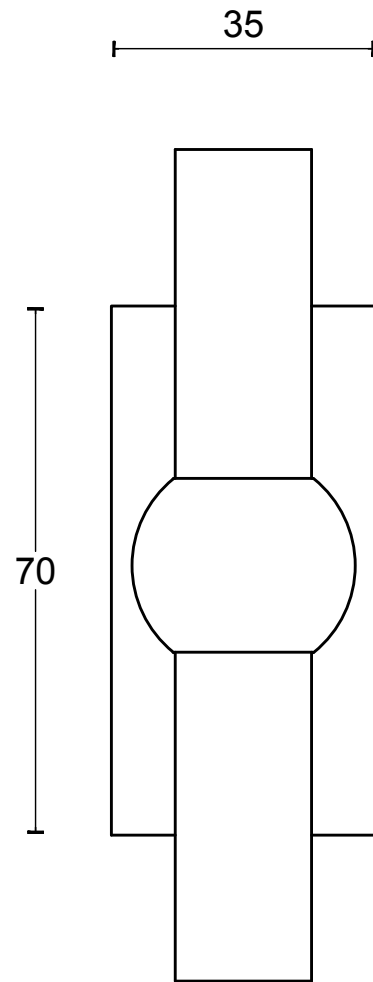

FVT125-DK

non-locking tilt and turn
window handle
stainless steel

FORMANI®		Part number:	
		Description:	
Doc no.:	1503D059 FVT125-DK V01.dwg	FVT125-DK	Format:
Drawn by:	Christian Brimbois		Creation date:
Distributed by Two Tease Architectural Hardware info@twotease.com.au www.twotease.com.au		A3	

FVT125-DKLOCK

locking tilt and turn
window handle
stainless steel

FORMANI [®]		Part number:	
		Description:	
Doc no.:	1503D072 FVT125-DKLOCK V01.dwg	FVT125-DKLOCK	Format:
Drawn by:	Christian Brimbois		Creation date:
Distributed by Two Tease Architectural Hardware info@twotease.com.au www.twotease.com.au		A3	