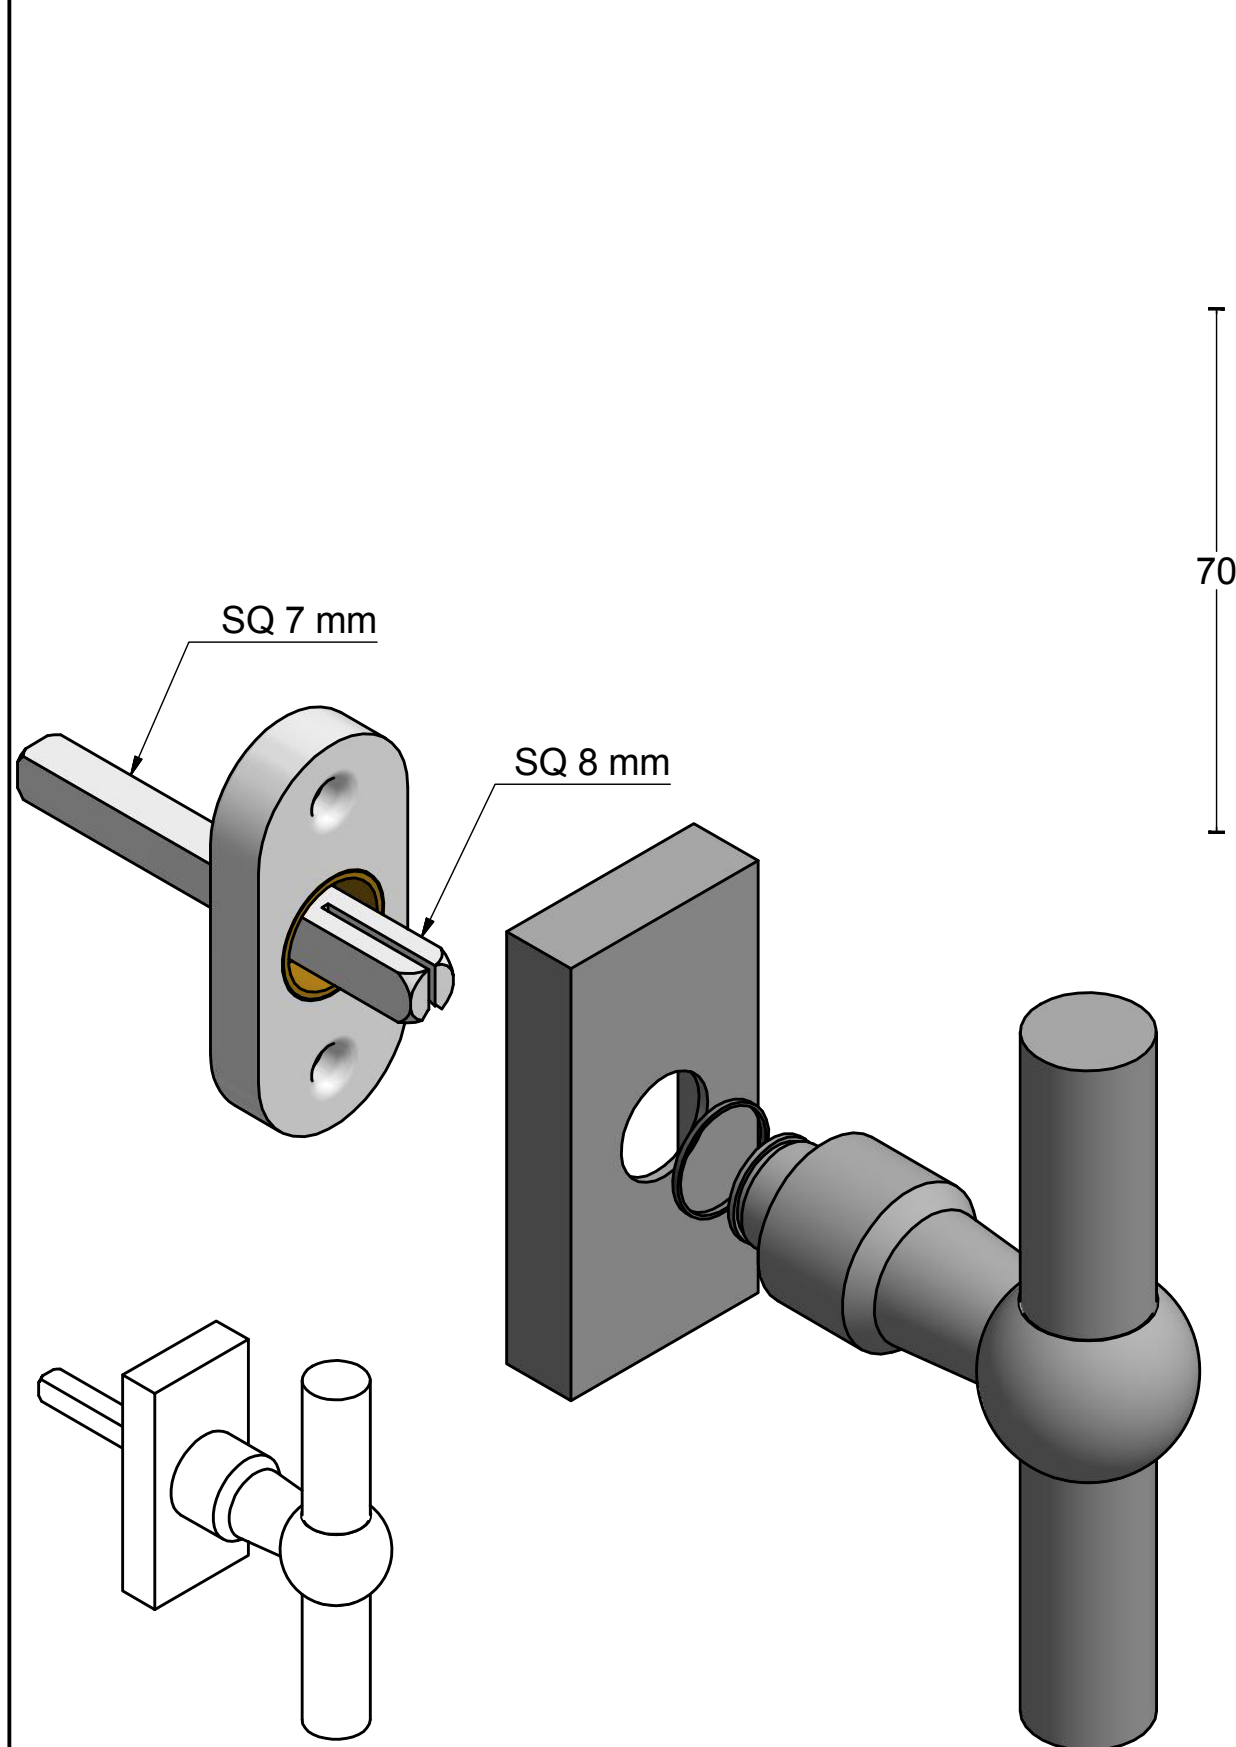

FVT125-DK

non-locking tilt and turn
window handle
stainless steel

FORMANI®		Part number:	
		Description:	
Doc no.:	1503D059 FVT125-DK V01.dwg	FVT125-DK	Format:
Drawn by:	Christian Brimbois		Creation date:
Distributed by Two Tease Architectural Hardware info@twotease.com.au www.twotease.com.au		A3	

FVT125-DKLOCK

locking tilt and turn
window handle
stainless steel

FORMANI [®]		Part number:	
		Description:	
Doc no.:	1503D072 FVT125-DKLOCK V01.dwg	FVT125-DKLOCK	Format:
Drawn by:	Christian Brimbois		Creation date:
Distributed by Two Tease Architectural Hardware info@twotease.com.au www.twotease.com.au		A3	