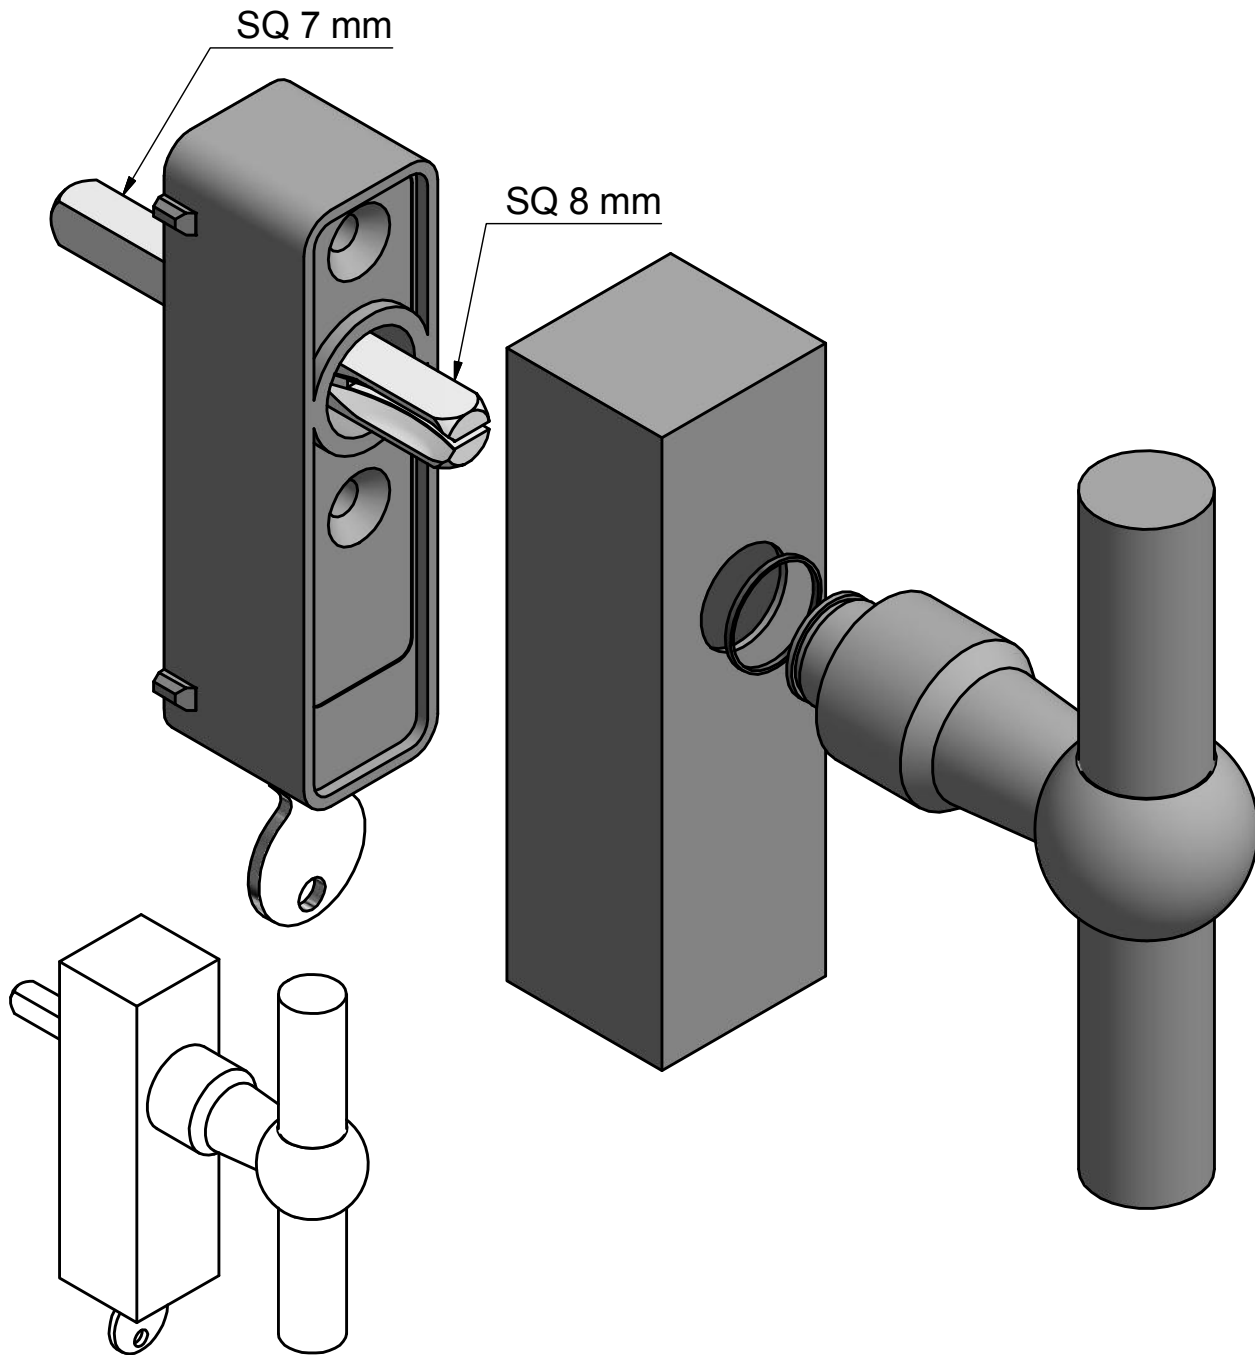

FVT125-DK

non-locking tilt and turn
window handle
stainless steel

FORMANI®		Part number:	
		Description:	
Doc no.:	1503D059 FVT125-DK V01.dwg	FVT125-DK	Format:
Drawn by:	Christian Brimbois		Creation date:
Distributed by Two Tease Architectural Hardware info@twotease.com.au www.twotease.com.au		A3	

FVT125-DKLOCK

locking tilt and turn
window handle
stainless steel

FORMANI [®]		Part number:	
		Description:	
Doc no.:	1503D072 FVT125-DKLOCK V01.dwg	FVT125-DKLOCK	Format:
Drawn by:	Christian Brimbois		Creation date:
Distributed by Two Tease Architectural Hardware info@twotease.com.au www.twotease.com.au		A3	