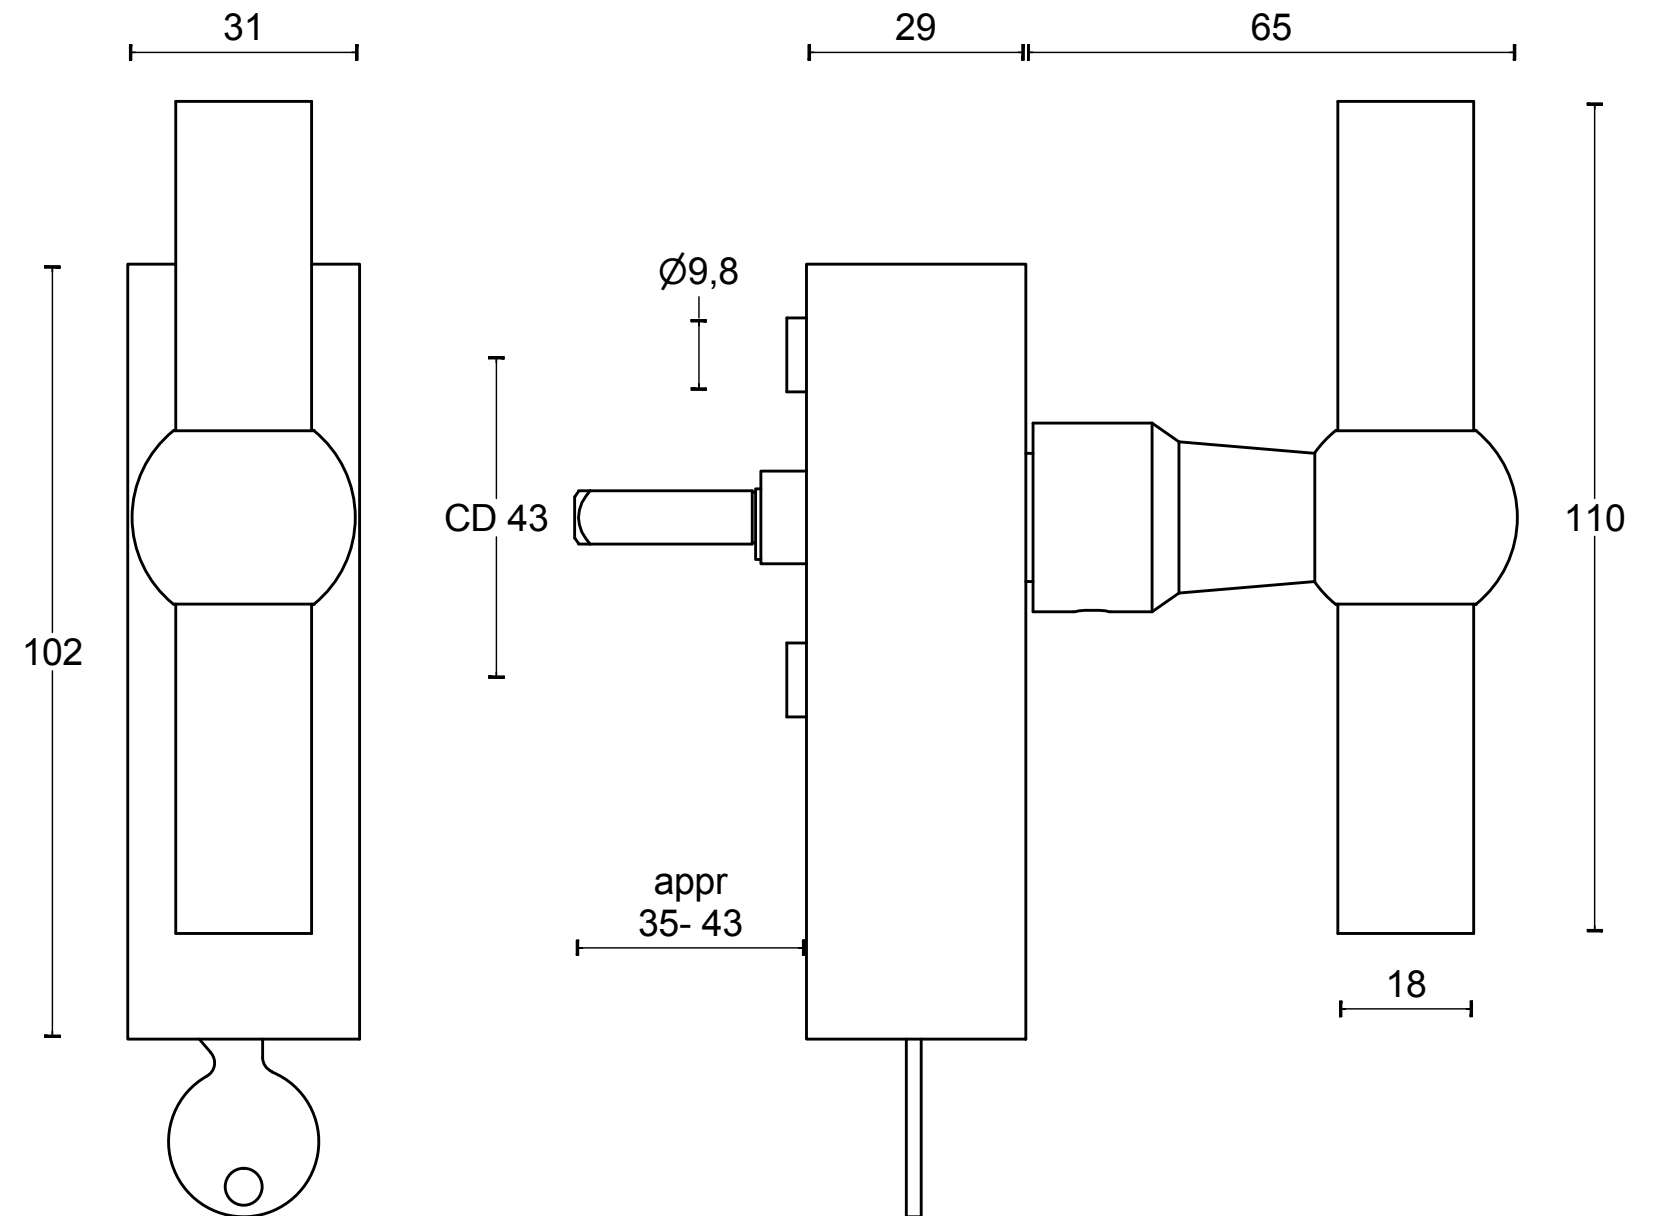

FVT125-DK

non-locking tilt and turn
window handle
stainless steel

FORMANI®		Part number:	
		Description:	
Doc no.:	1503D059 FVT125-DK V01.dwg	FVT125-DK	Format:
Drawn by:	Christian Brimbois		Creation date:
Distributed by Two Tease Architectural Hardware info@twotease.com.au www.twotease.com.au		A3	

FVT125-DKLOCK

locking tilt and turn
window handle
stainless steel

FORMANI [®]		Part number:	
		Description:	
Doc no.:	1503D072 FVT125-DKLOCK V01.dwg	FVT125-DKLOCK	Format:
Drawn by:	Christian Brimbois		Creation date:
Distributed by Two Tease Architectural Hardware info@twotease.com.au www.twotease.com.au		A3	