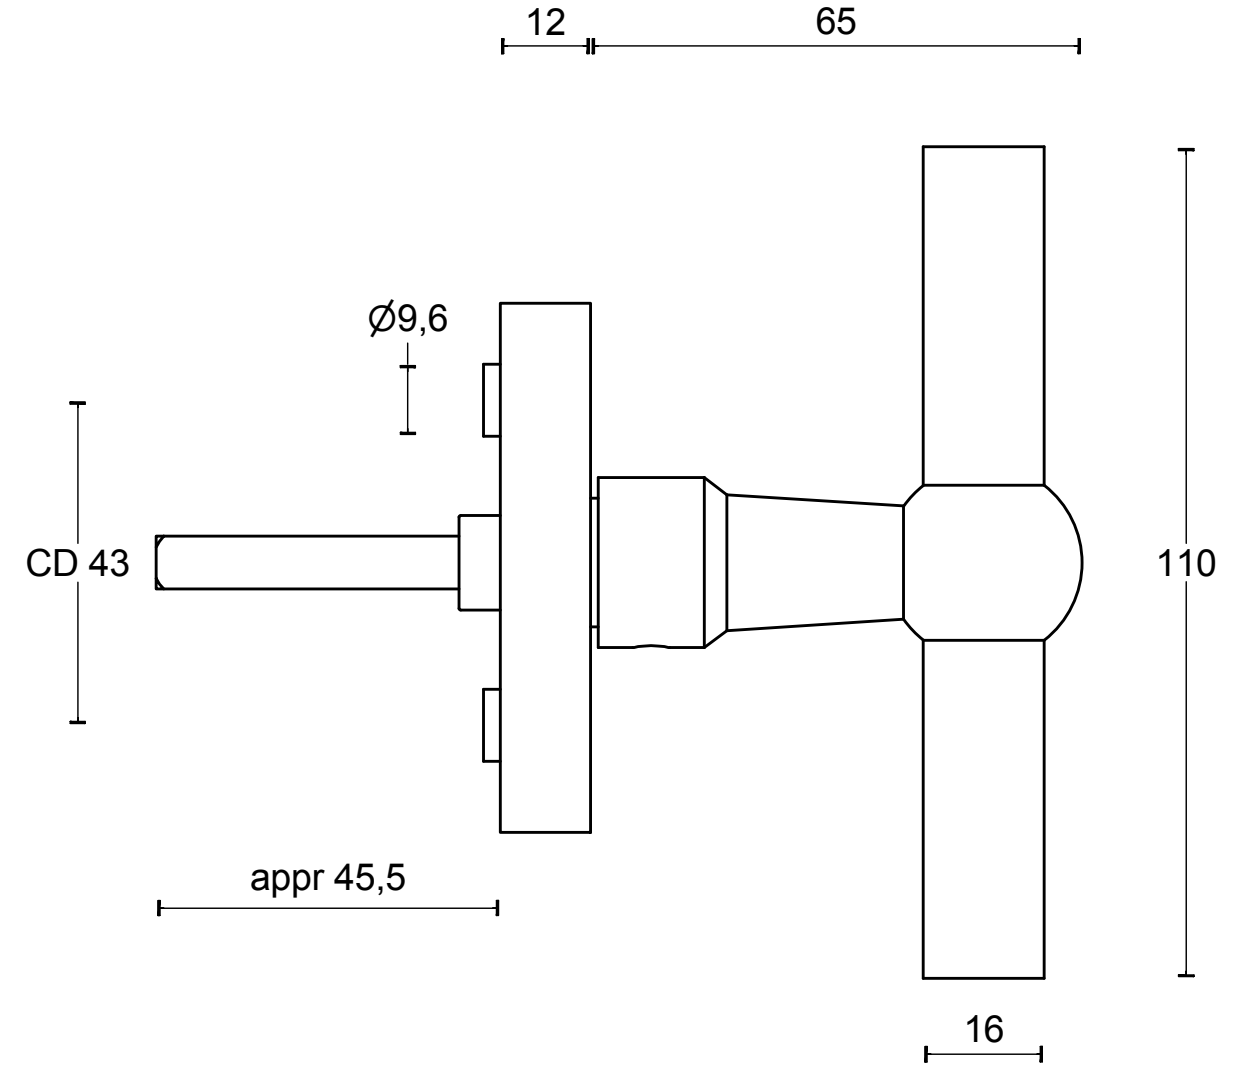

# FVT110-DK

non-locking tilt and turn  
window handle  
stainless steel

<b>FORMANI®</b>		Part number:	
		Description:	
Doc no.: 1503D061 FVT110-DK V01.dwg	<b>FVT110-DK</b>		Format:
Drawn by: Christian Brimbois   Creation date: 23-8-2017			<b>A3</b>
Distributed by Two Tease Architectural Hardware   info@twotease.com.au   www.twotease.com.au			

# FVT110-DKLOCK

locking tilt and turn  
window handle  
stainless steel

<b>FORMANI®</b>		Part number:	
		Description:	
Doc no.:	1503D068 FVT110-DKLOCK V01.dwg	<b>FVT110-DKLOCK</b>	Format:
Drawn by:	Christian Brimbois		Creation date:
Distributed by Two Tease Architectural Hardware   info@twotease.com.au   www.twotease.com.au		<b>A3</b>	