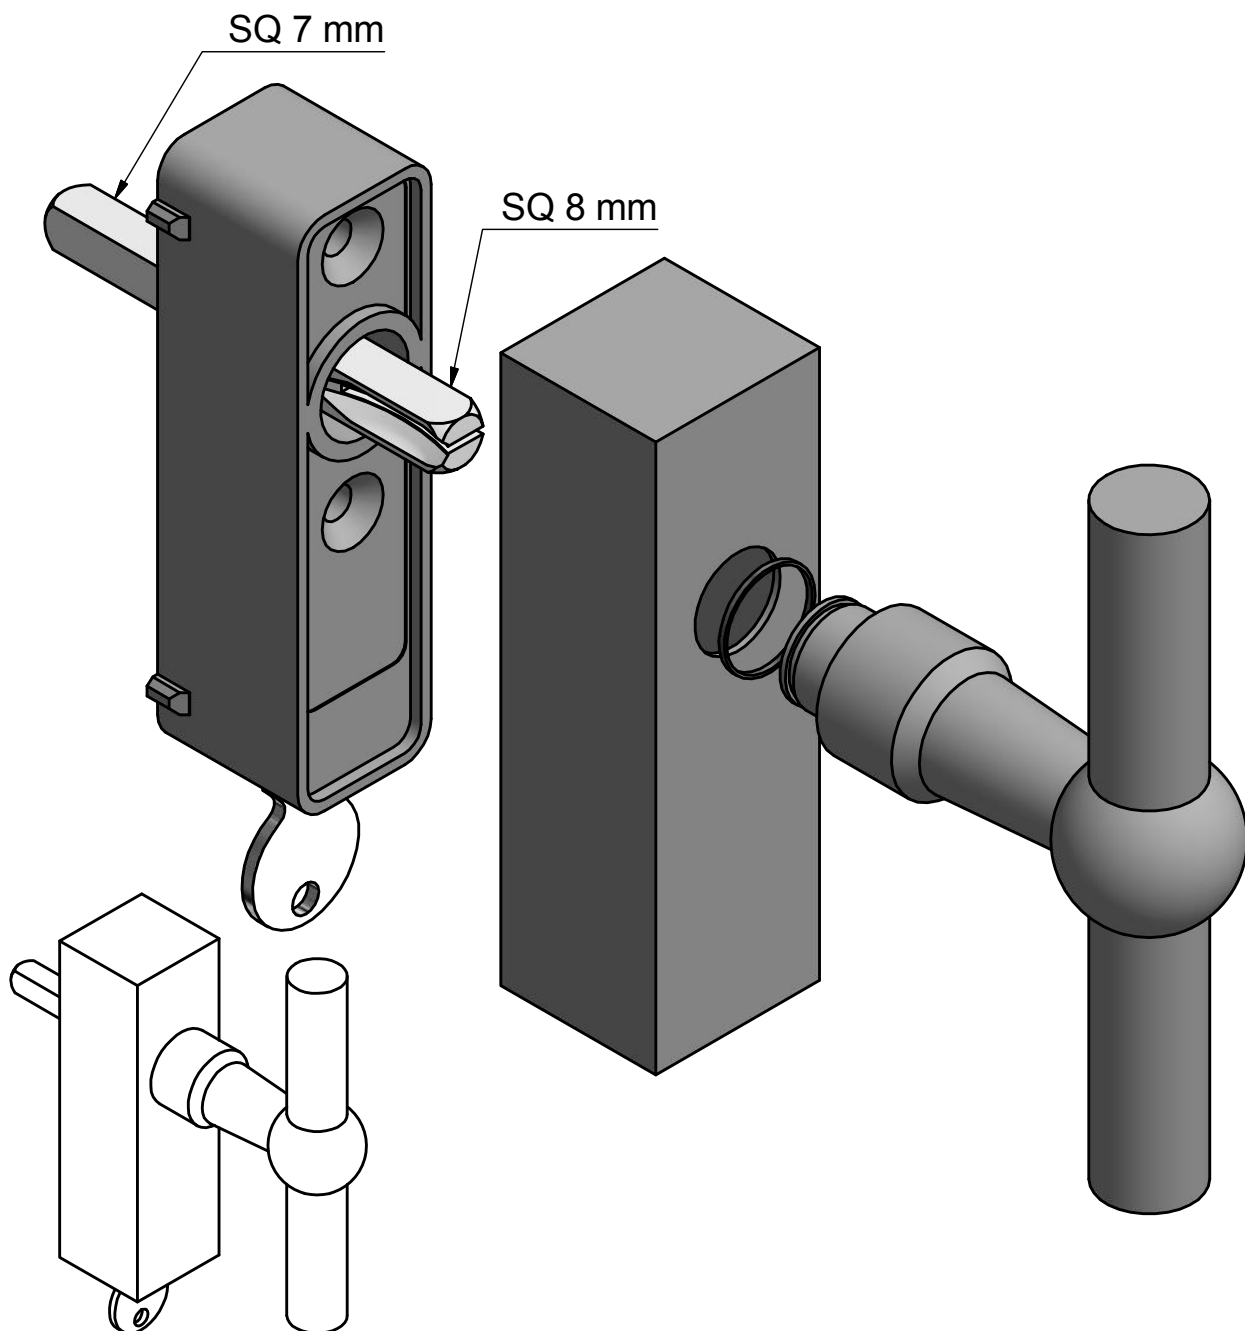

# FVT110-DK

non-locking tilt and turn  
window handle  
stainless steel

<b>FORMANI®</b>		Part number:	
		Description:	
Doc no.: 1503D061 FVT110-DK V01.dwg	<b>FVT110-DK</b>		Format:
Drawn by: Christian Brimbois   Creation date: 23-8-2017			<b>A3</b>
Distributed by Two Tease Architectural Hardware   info@twotease.com.au   www.twotease.com.au			

# FVT110-DKLOCK

locking tilt and turn  
window handle  
stainless steel

<b>FORMANI®</b>		Part number:	
		Description:	
Doc no.:	1503D068 FVT110-DKLOCK V01.dwg	<b>FVT110-DKLOCK</b>	Format:
Drawn by:	Christian Brimbois		Creation date:
Distributed by Two Tease Architectural Hardware   info@twotease.com.au   www.twotease.com.au		<b>A3</b>	