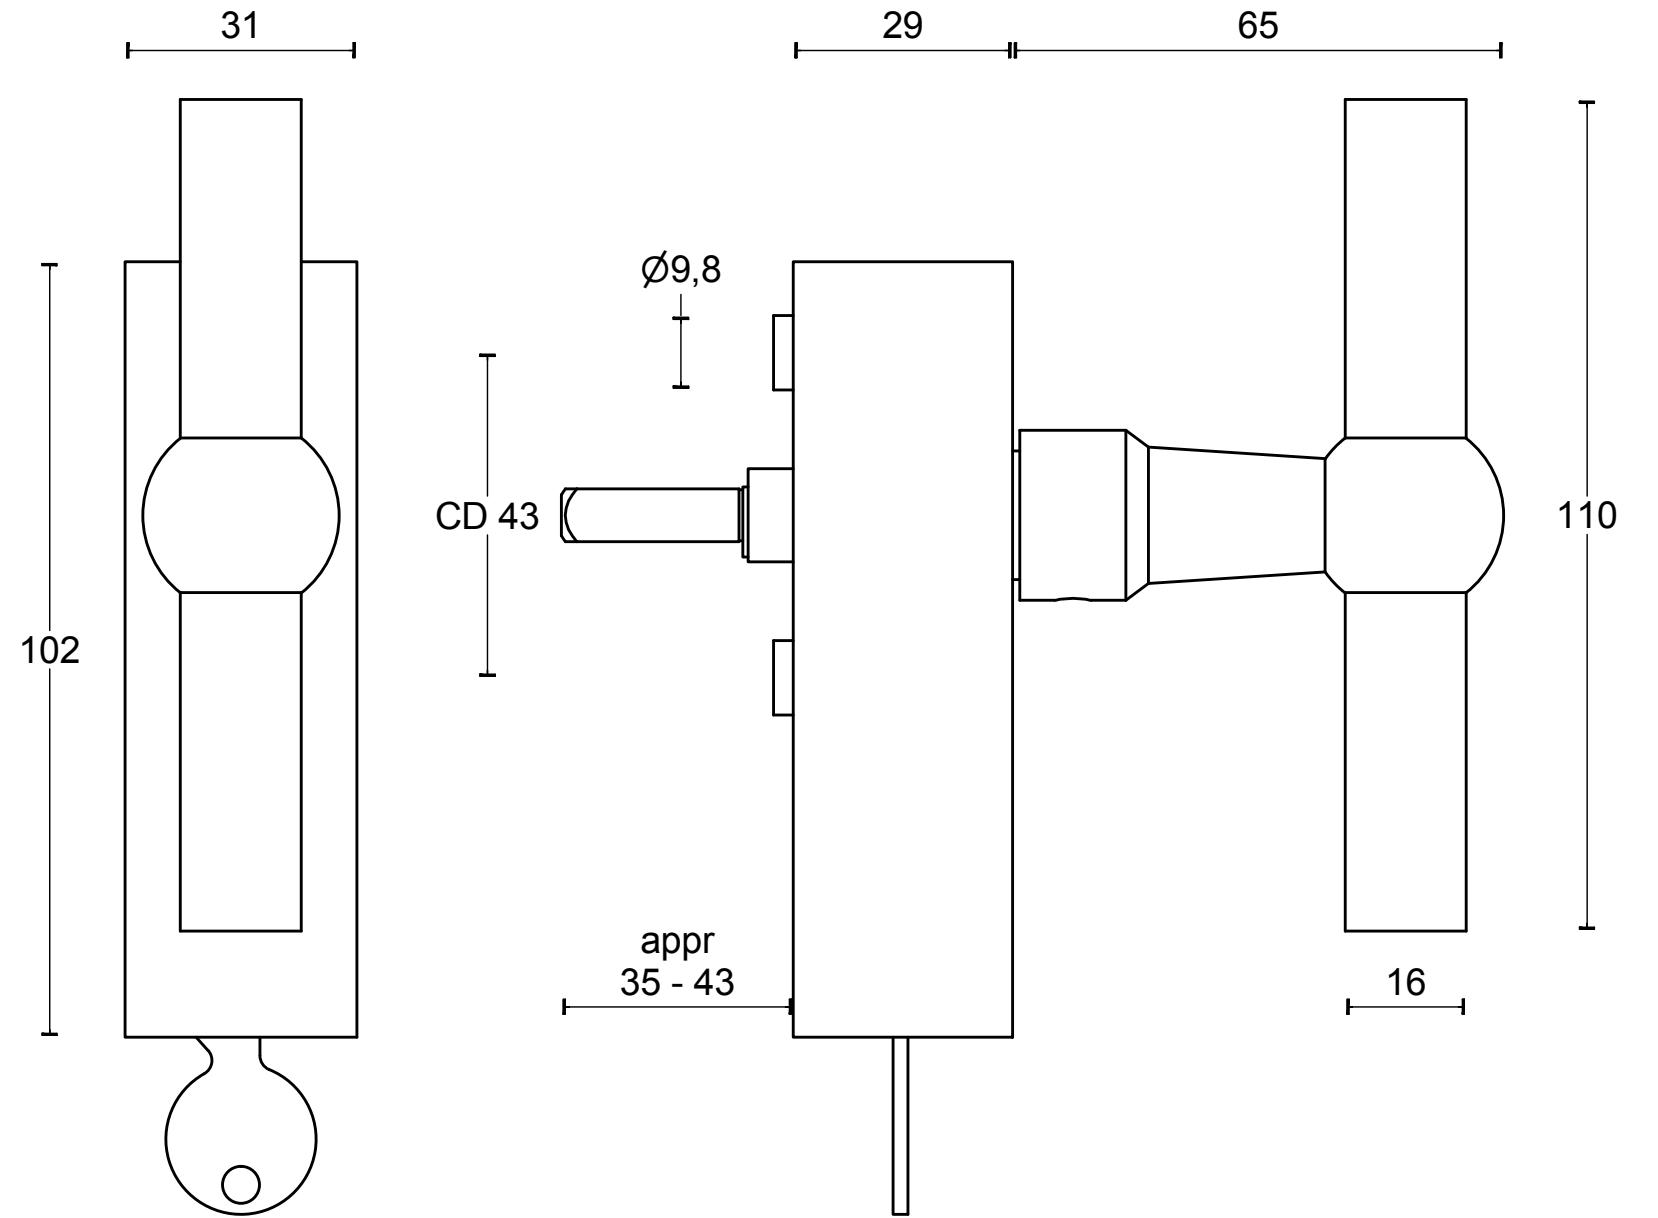

# FVT110-DK

non-locking tilt and turn  
window handle  
stainless steel

<b>FORMANI®</b>		Part number:	
		Description:	
Doc no.: 1503D061 FVT110-DK V01.dwg	<b>FVT110-DK</b>		Format:
Drawn by: Christian Brimbois   Creation date: 23-8-2017			<b>A3</b>
Distributed by Two Tease Architectural Hardware   info@twotease.com.au   www.twotease.com.au			

# FVT110-DKLOCK

locking tilt and turn  
window handle  
stainless steel

<b>FORMANI®</b>		Part number:	
		Description:	
Doc no.:	1503D068 FVT110-DKLOCK V01.dwg	<b>FVT110-DKLOCK</b>	Format:
Drawn by:	Christian Brimbois		Creation date:
Distributed by Two Tease Architectural Hardware   info@twotease.com.au   www.twotease.com.au		<b>A3</b>	