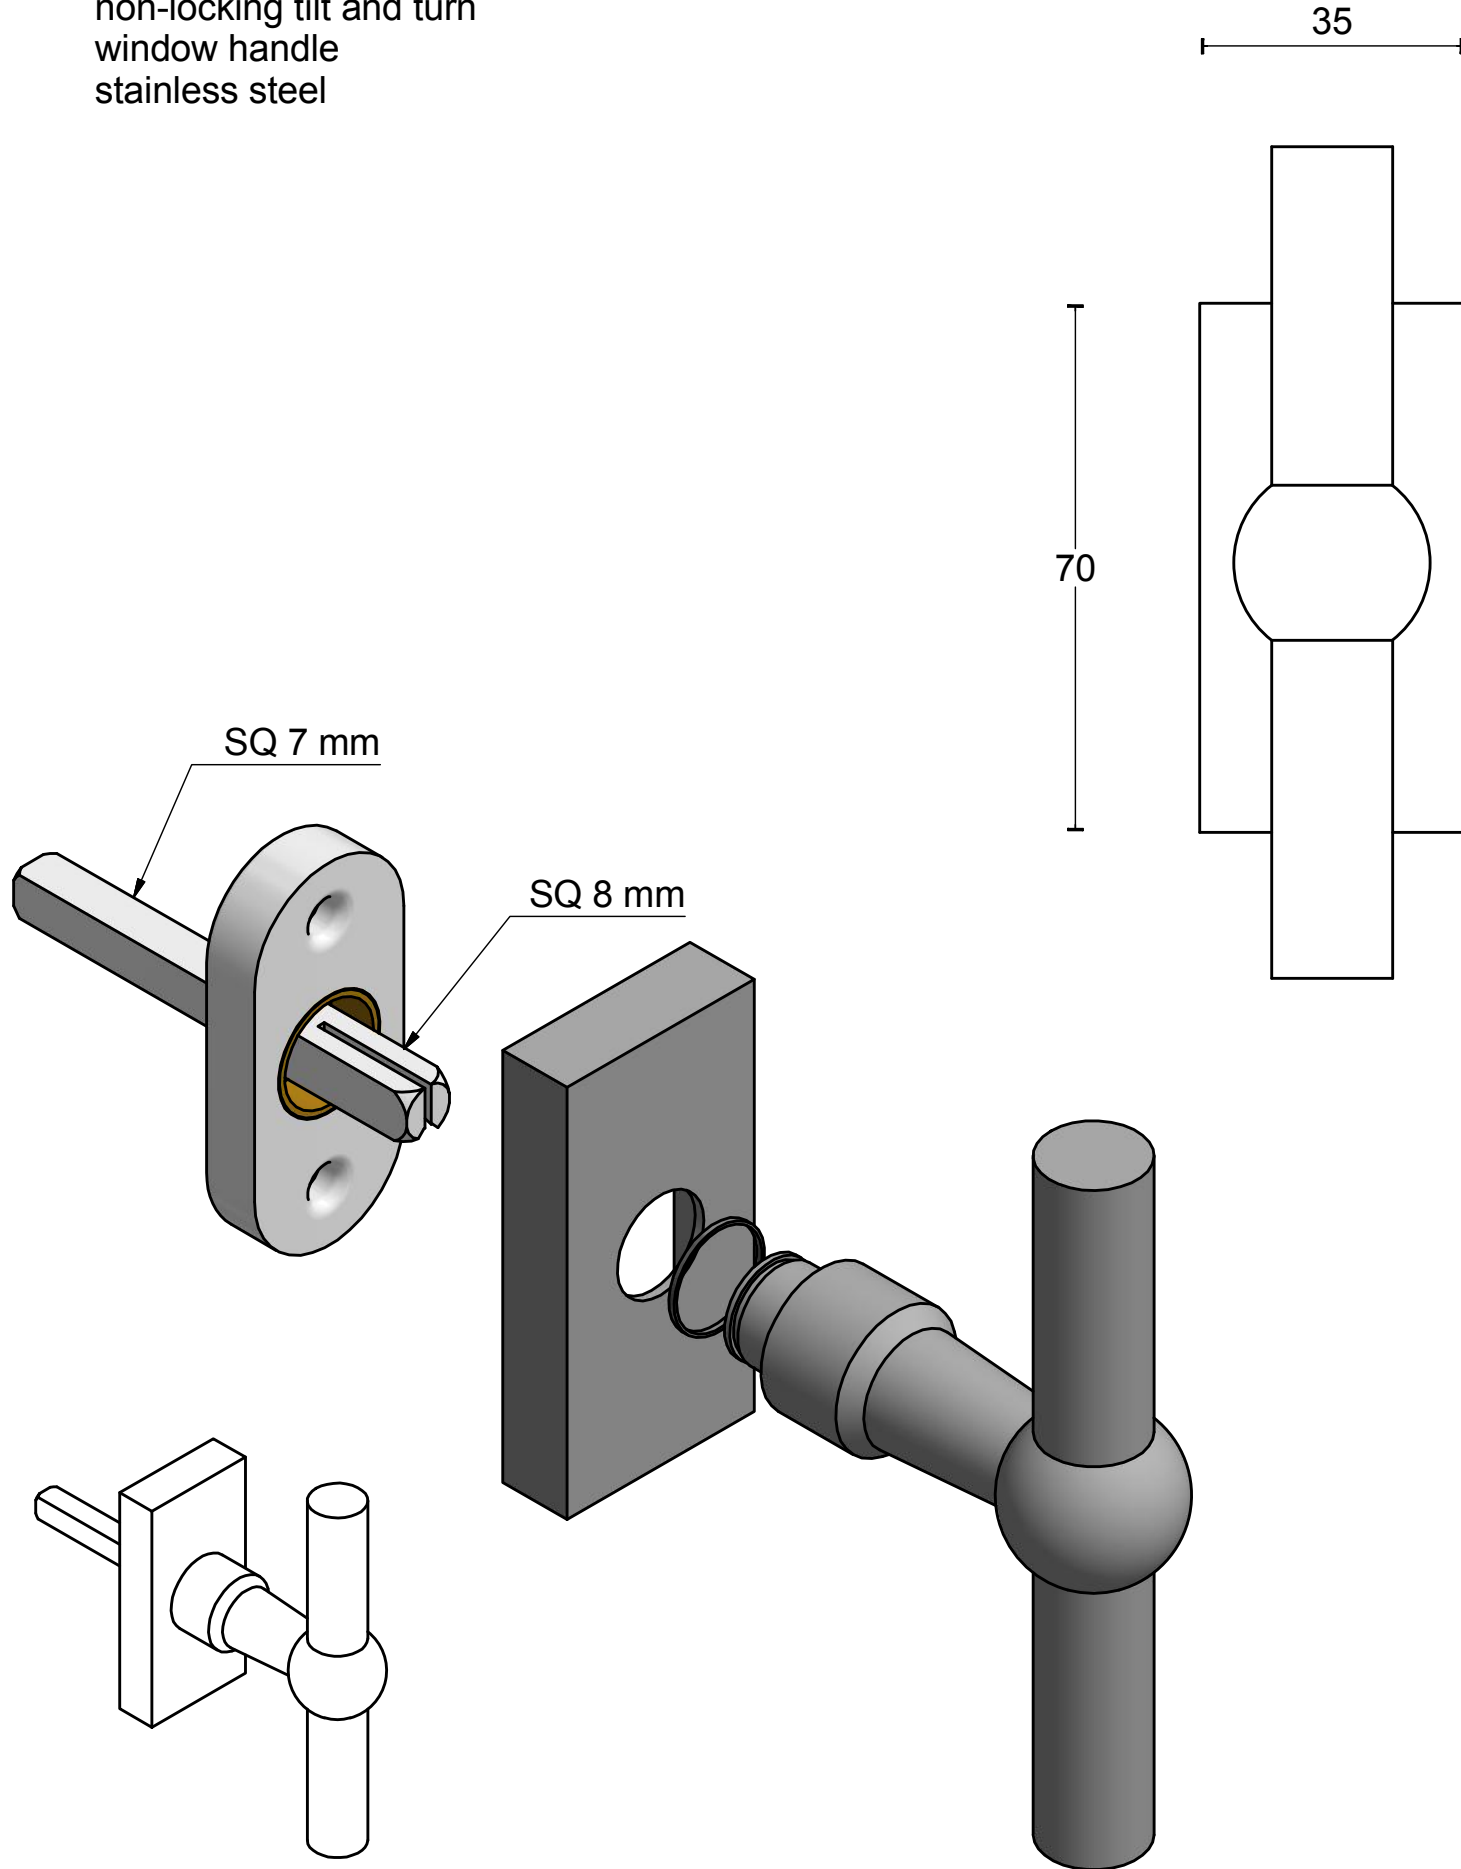

# FVT110-DK

non-locking tilt and turn  
window handle  
stainless steel

<b>FORMANI®</b>		Part number:	
		Description:	
Doc no.: 1503D061 FVT110-DK V01.dwg	<b>FVT110-DK</b>		Format:
Drawn by: Christian Brimbois   Creation date: 23-8-2017			<b>A3</b>
Distributed by Two Tease Architectural Hardware   info@twotease.com.au   www.twotease.com.au			

# FVT110-DKLOCK

locking tilt and turn  
window handle  
stainless steel

<b>FORMANI®</b>		Part number:	
		Description:	
Doc no.:	1503D068 FVT110-DKLOCK V01.dwg	<b>FVT110-DKLOCK</b>	Format:
Drawn by:	Christian Brimbois		Creation date:
Distributed by Two Tease Architectural Hardware   info@twotease.com.au   www.twotease.com.au		<b>A3</b>	