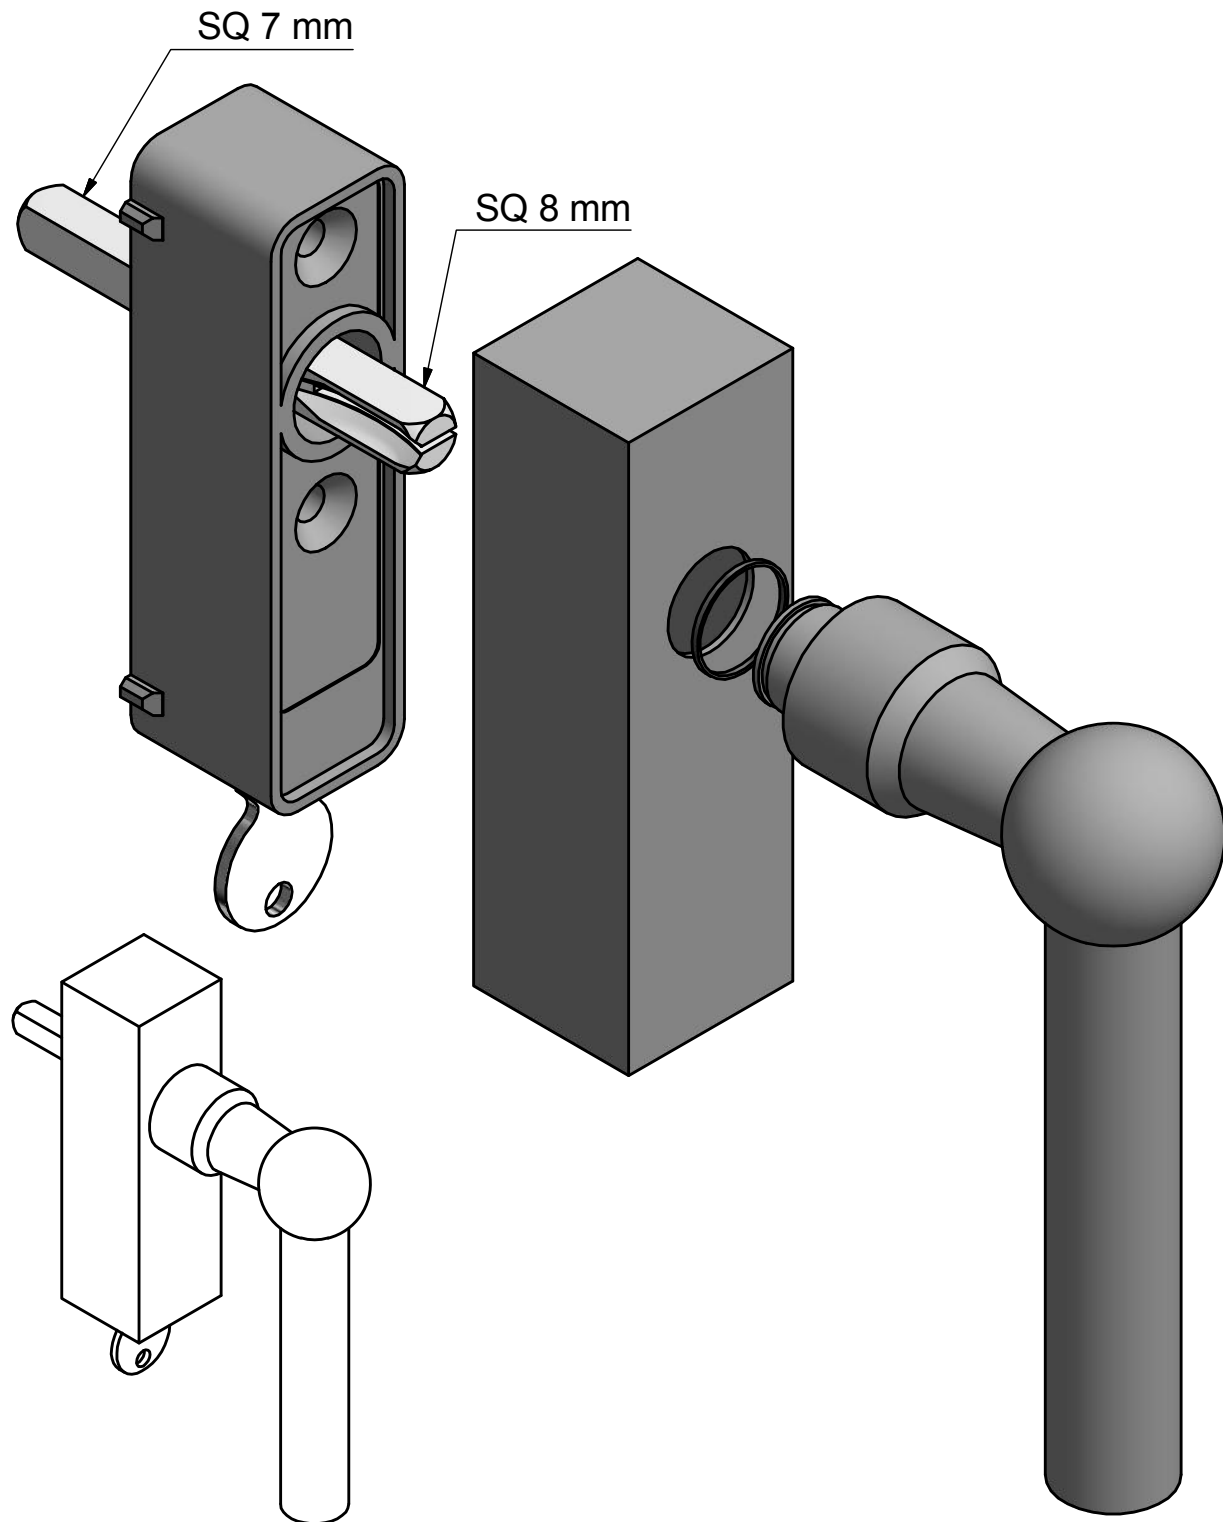

FVL125-DK

non-locking tilt and turn
window handle
stainless steel

| | | | |
|--|------------------|--------------|-----------|
| FORMANI® | | Part number: | |
| | | Description: | |
| Doc no.: 1503D058 FVL125-DK V01.dwg | FVL125-DK | | Format: |
| Drawn by: Christian Brimbois Creation date: 30-8-2017 | | | A3 |
| Distributed by Two Tease Architectural Hardware info@twotease.com.au www.twotease.com.au | | | |

FVL125-DKLOCK

locking tilt and turn
window handle
stainless steel

| | | | |
|--|--------------------------------|----------------------|----------------|
| FORMANI [®] | | Part number: | |
| | | Description: | |
| Doc no.: | 1503D071 FVL125-DKLOCK V01.dwg | FVL125-DKLOCK | Format: |
| Drawn by: | Christian Brimbois | | Creation date: |
| Distributed by Two Tease Architectural Hardware info@twotease.com.au www.twotease.com.au | | | |