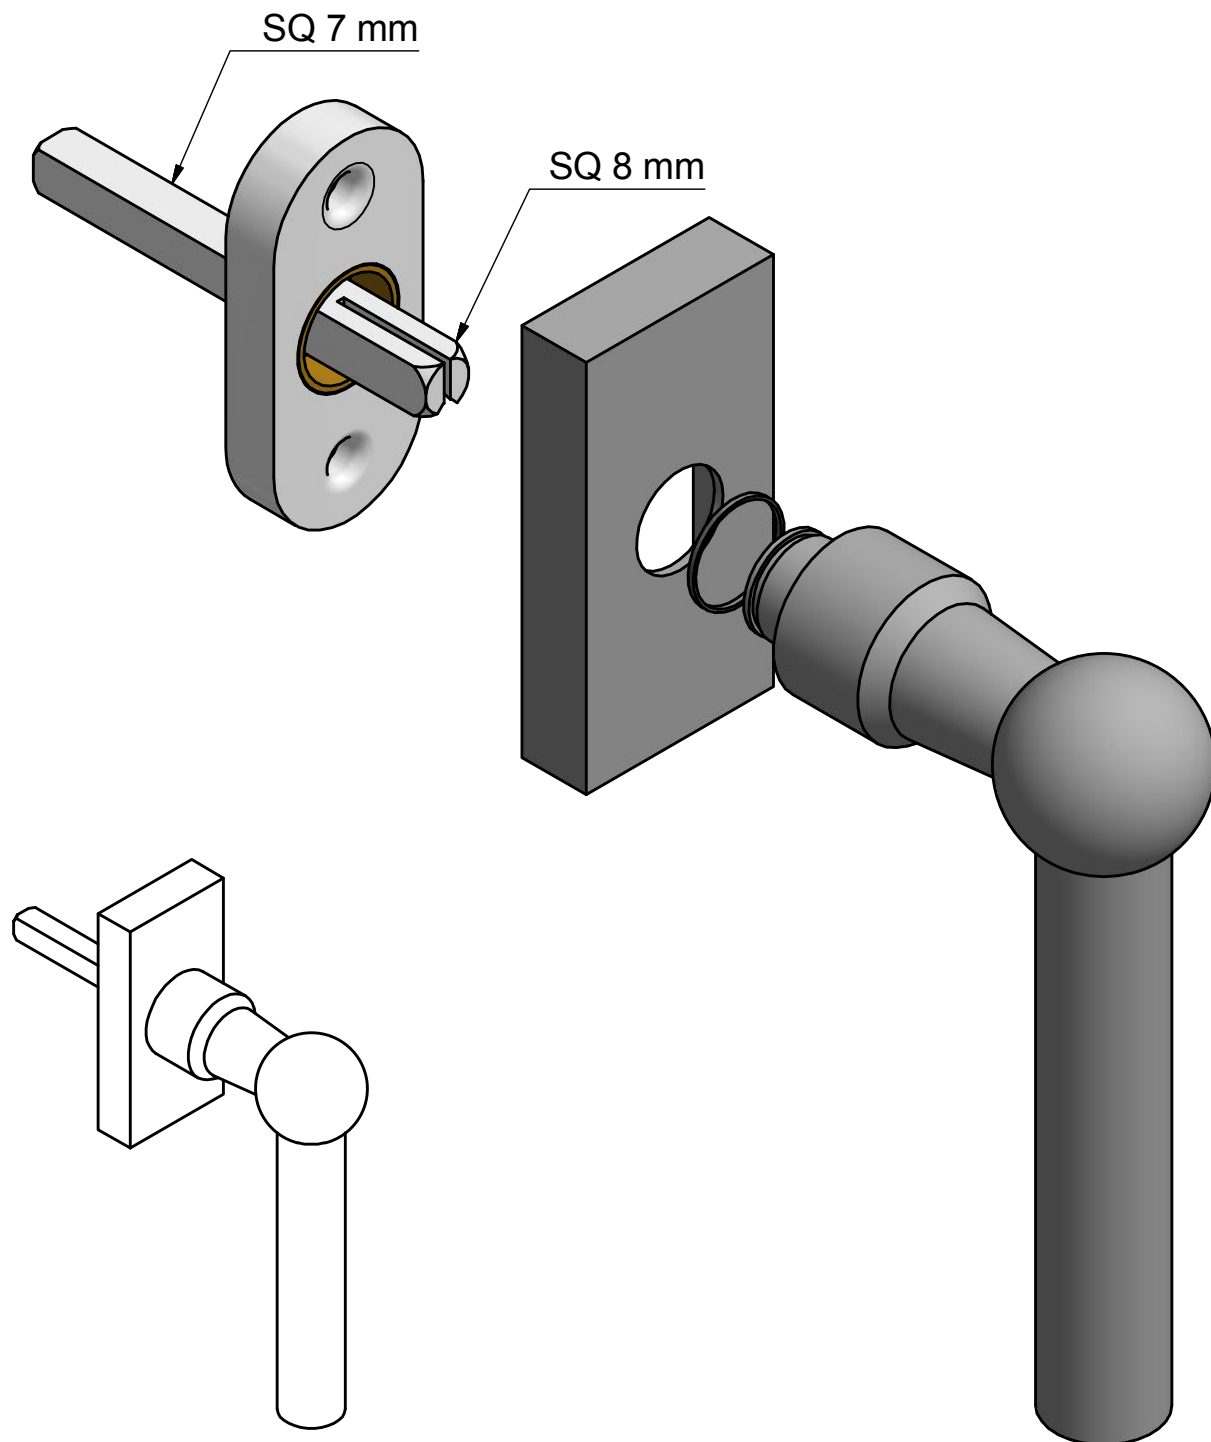

FVL125-DK

non-locking tilt and turn
window handle
stainless steel

| | | | |
|--|------------------|--------------|-----------|
| FORMANI® | | Part number: | |
| | | Description: | |
| Doc no.: 1503D058 FVL125-DK V01.dwg | FVL125-DK | | Format: |
| Drawn by: Christian Brimbois Creation date: 30-8-2017 | | | A3 |
| Distributed by Two Tease Architectural Hardware info@twotease.com.au www.twotease.com.au | | | |

FVL125-DKLOCK

locking tilt and turn
window handle
stainless steel

| | | | |
|--|--------------------------------|----------------------|----------------|
| FORMANI [®] | | Part number: | |
| | | Description: | |
| Doc no.: | 1503D071 FVL125-DKLOCK V01.dwg | FVL125-DKLOCK | Format: |
| Drawn by: | Christian Brimbois | | Creation date: |
| Distributed by Two Tease Architectural Hardware info@twotease.com.au www.twotease.com.au | | | |