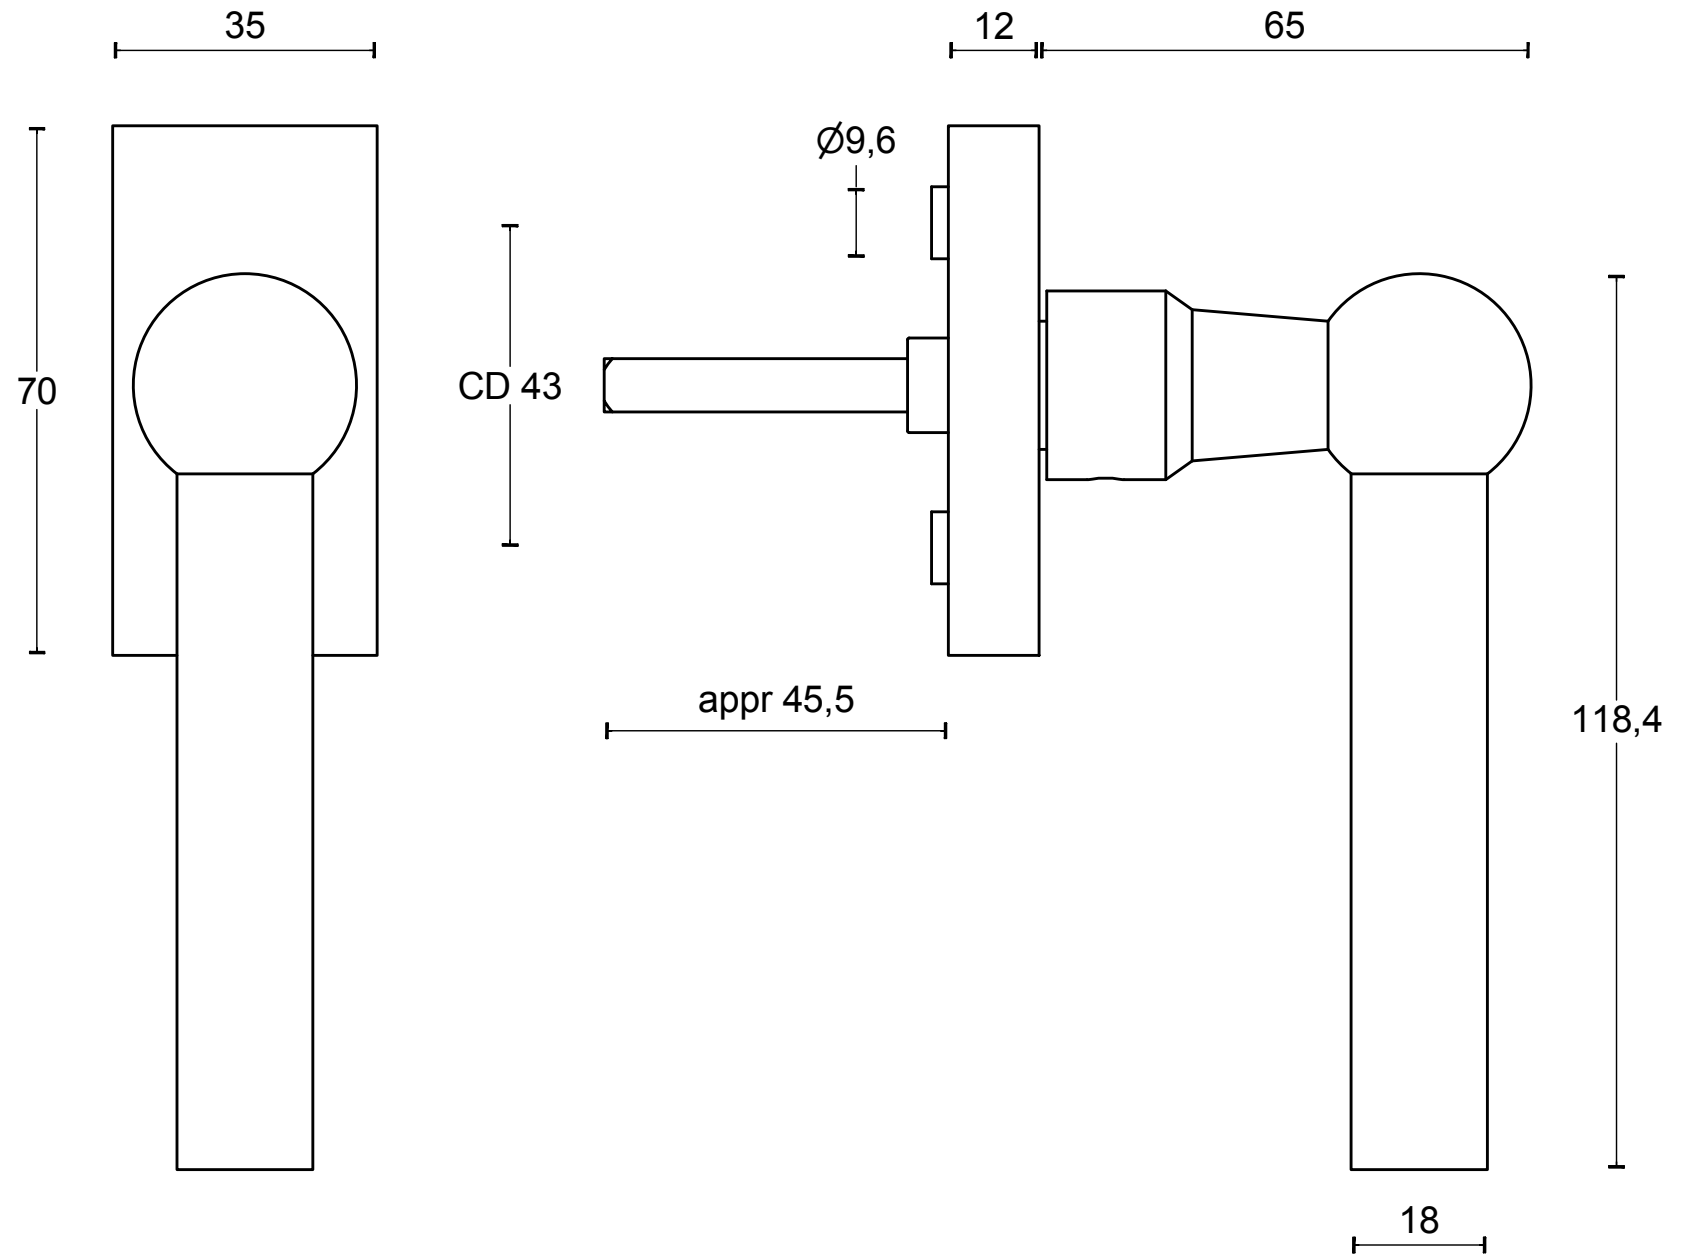

FVL125-DK

non-locking tilt and turn
window handle
stainless steel

| | | | |
|--|------------------|--------------|-----------|
| FORMANI® | | Part number: | |
| | | Description: | |
| Doc no.: 1503D058 FVL125-DK V01.dwg | FVL125-DK | | Format: |
| Drawn by: Christian Brimbois Creation date: 30-8-2017 | | | A3 |
| Distributed by Two Tease Architectural Hardware info@twotease.com.au www.twotease.com.au | | | |

FVL125-DKLOCK

locking tilt and turn
window handle
stainless steel

| | | | |
|--|--------------------------------|----------------------|----------------|
| FORMANI [®] | | Part number: | |
| | | Description: | |
| Doc no.: | 1503D071 FVL125-DKLOCK V01.dwg | FVL125-DKLOCK | Format: |
| Drawn by: | Christian Brimbois | | Creation date: |
| Distributed by Two Tease Architectural Hardware info@twotease.com.au www.twotease.com.au | | | |