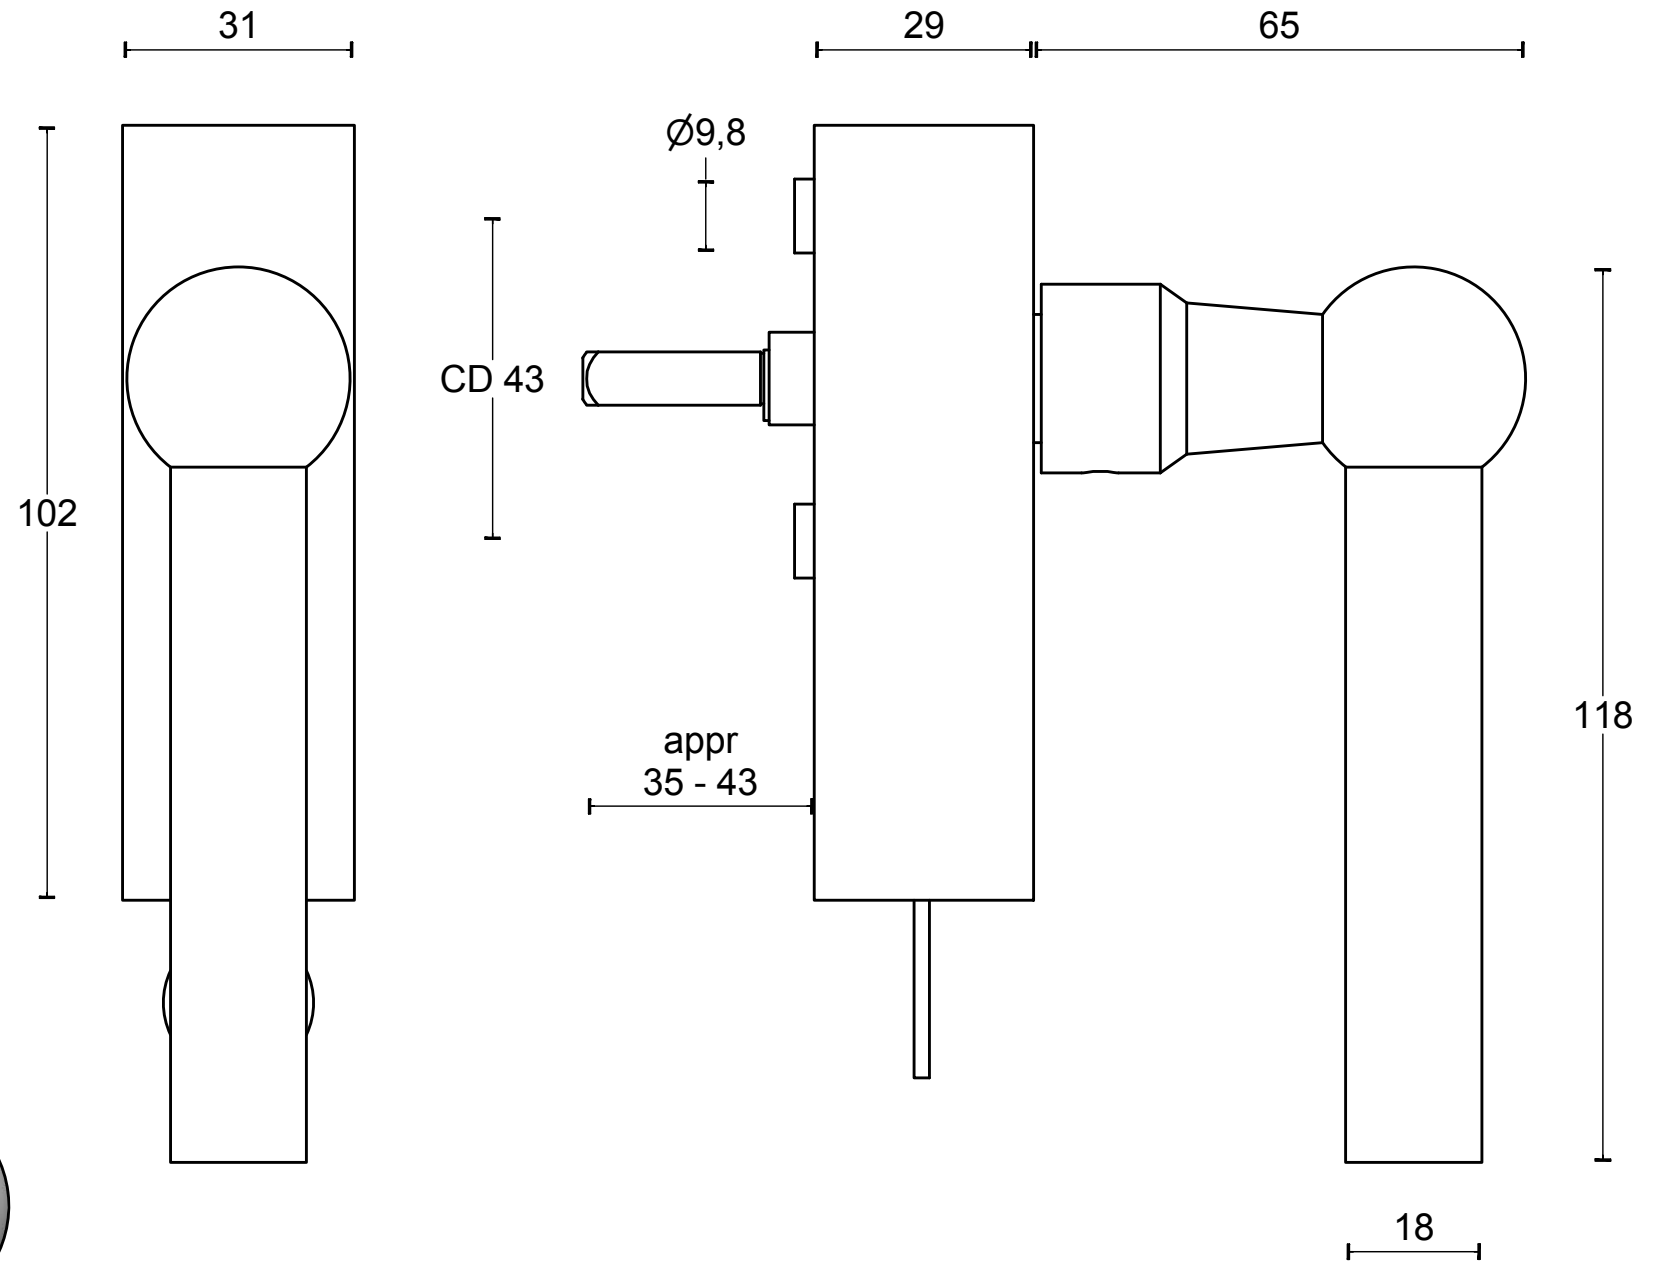

FVL125-DK

non-locking tilt and turn
window handle
stainless steel

| | | | |
|--|------------------|--------------|-----------|
| FORMANI® | | Part number: | |
| | | Description: | |
| Doc no.: 1503D058 FVL125-DK V01.dwg | FVL125-DK | | Format: |
| Drawn by: Christian Brimbois Creation date: 30-8-2017 | | | A3 |
| Distributed by Two Tease Architectural Hardware info@twotease.com.au www.twotease.com.au | | | |

FVL125-DKLOCK

locking tilt and turn
window handle
stainless steel

| | | | |
|--|--------------------------------|----------------------|----------------|
| FORMANI [®] | | Part number: | |
| | | Description: | |
| Doc no.: | 1503D071 FVL125-DKLOCK V01.dwg | FVL125-DKLOCK | Format: |
| Drawn by: | Christian Brimbois | | Creation date: |
| Distributed by Two Tease Architectural Hardware info@twotease.com.au www.twotease.com.au | | | |