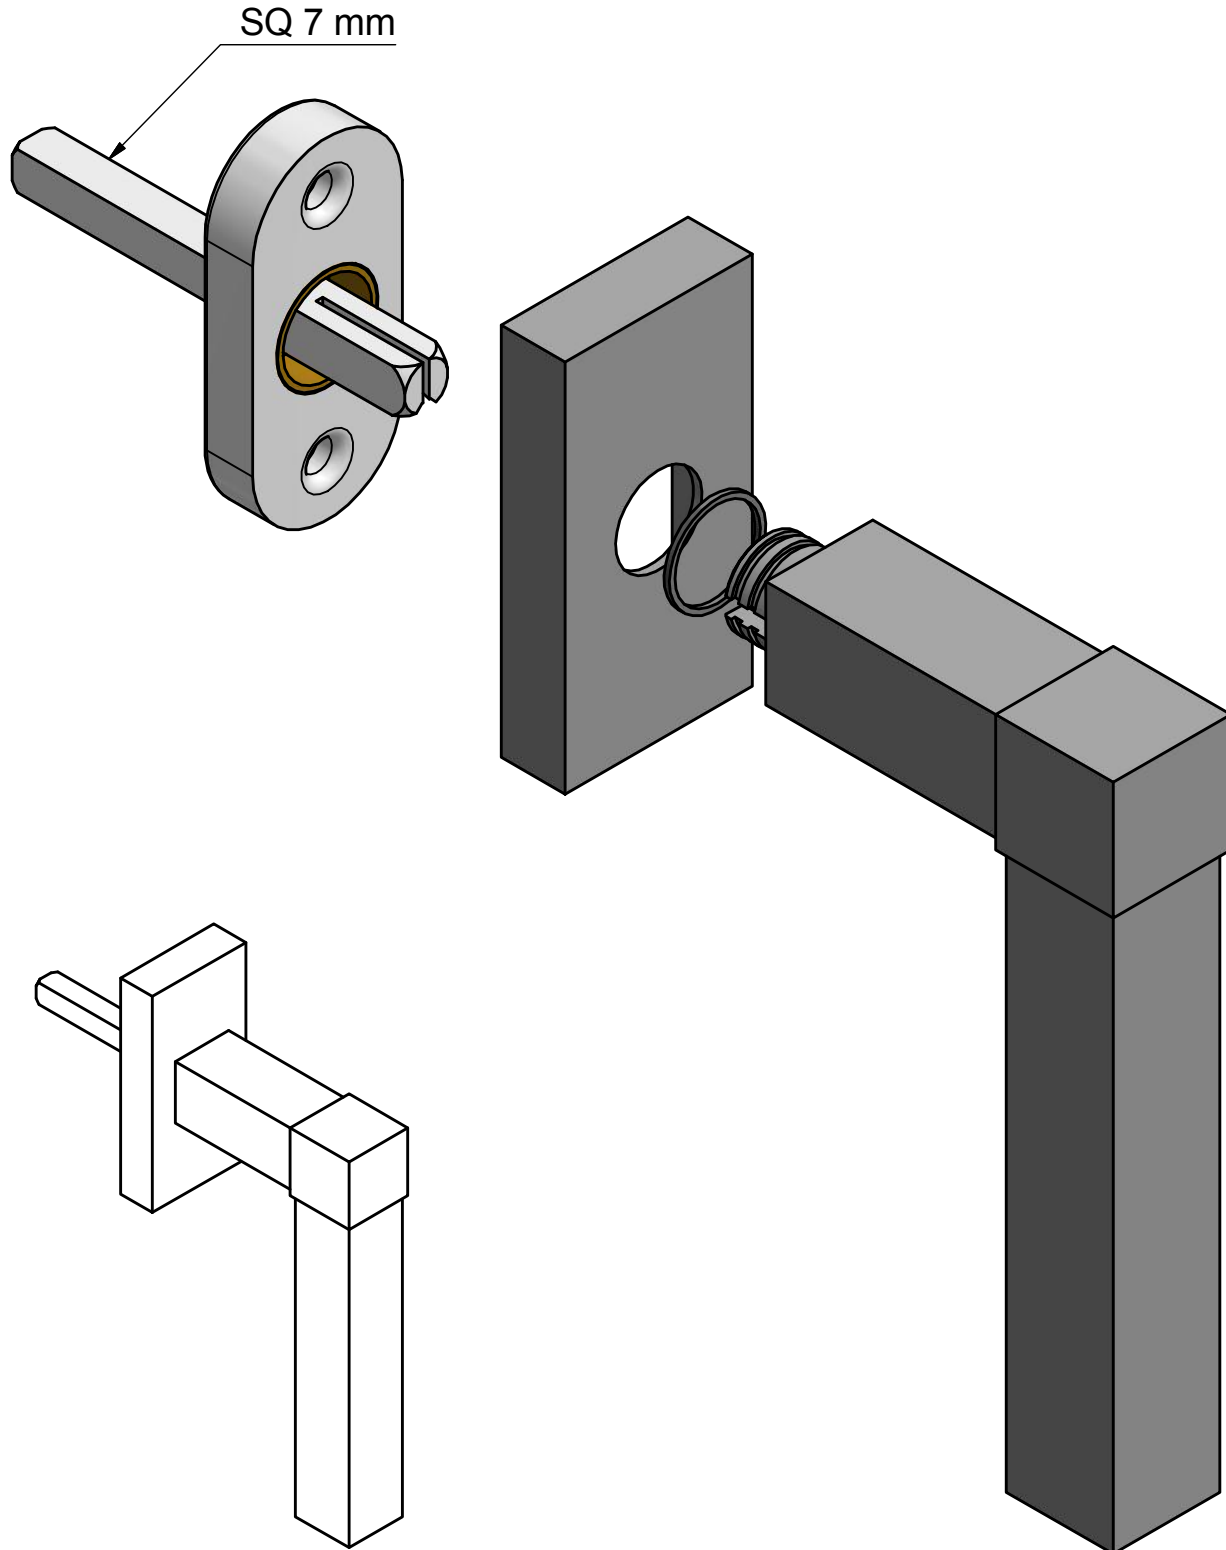

# VL125-DK

non-locking tilt and turn  
window handle  
stainless steel

<b>FORMANI®</b>		Part number:	
		Description:	
Doc no.:	1503D077 VL125DK V01.dwg	<b>VL125-DK</b>	Format:
Drawn by:	Christian Brimbois		Creation date:
Distributed by Two Tease Architectural Hardware   info@twotease.com.au   www.twotease.com.au			<b>A3</b>

# VL125-DKLOCK

locking tilt and turn  
window handle  
stainless steel

<b>FORMANI</b> <sup>®</sup>		Part number:	
		Description:	
Doc no.: 1503D081 VL125DKLOCK V01.dwg	<b>VL125-DKLOCK</b>		Format:
Drawn by: Christian Brimbois   Creation date: 20-9-2017			<b>A3</b>
Distributed by Two Tease Architectural Hardware   info@twotease.com.au   www.twotease.com.au			