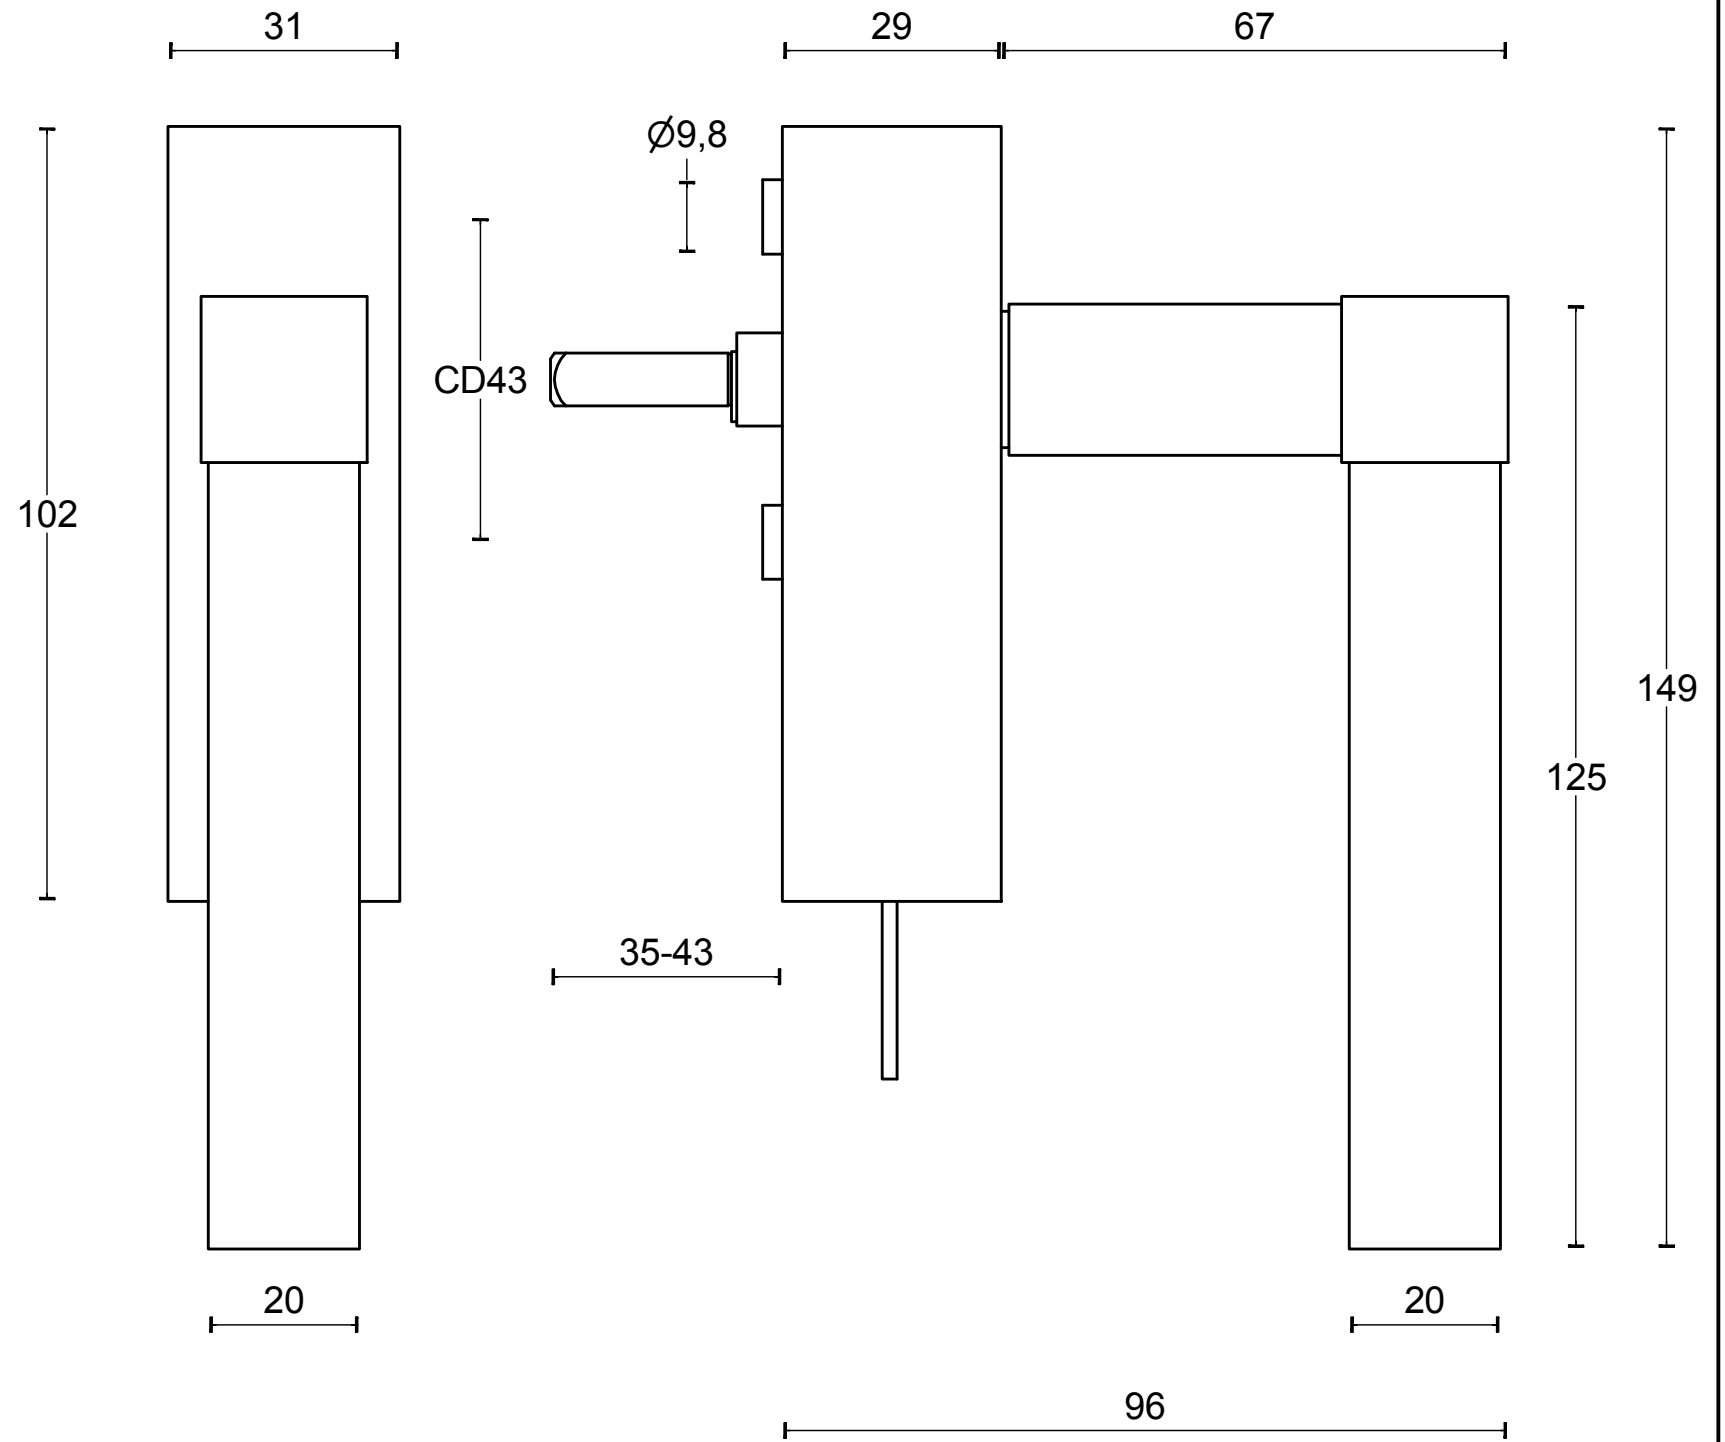

# VL125-DK

non-locking tilt and turn  
window handle  
stainless steel

<b>FORMANI®</b>		Part number:	
		Description:	
Doc no.:	1503D077 VL125DK V01.dwg	<b>VL125-DK</b>	Format:
Drawn by:	Christian Brimbois		Creation date:
Distributed by Two Tease Architectural Hardware   info@twotease.com.au   www.twotease.com.au			<b>A3</b>

# VL125-DKLOCK

locking tilt and turn  
window handle  
stainless steel

<b>FORMANI</b> <sup>®</sup>		Part number:	
		Description:	
Doc no.: 1503D081 VL125DKLOCK V01.dwg	<b>VL125-DKLOCK</b>		Format:
Drawn by: Christian Brimbois   Creation date: 20-9-2017			<b>A3</b>
Distributed by Two Tease Architectural Hardware   info@twotease.com.au   www.twotease.com.au			