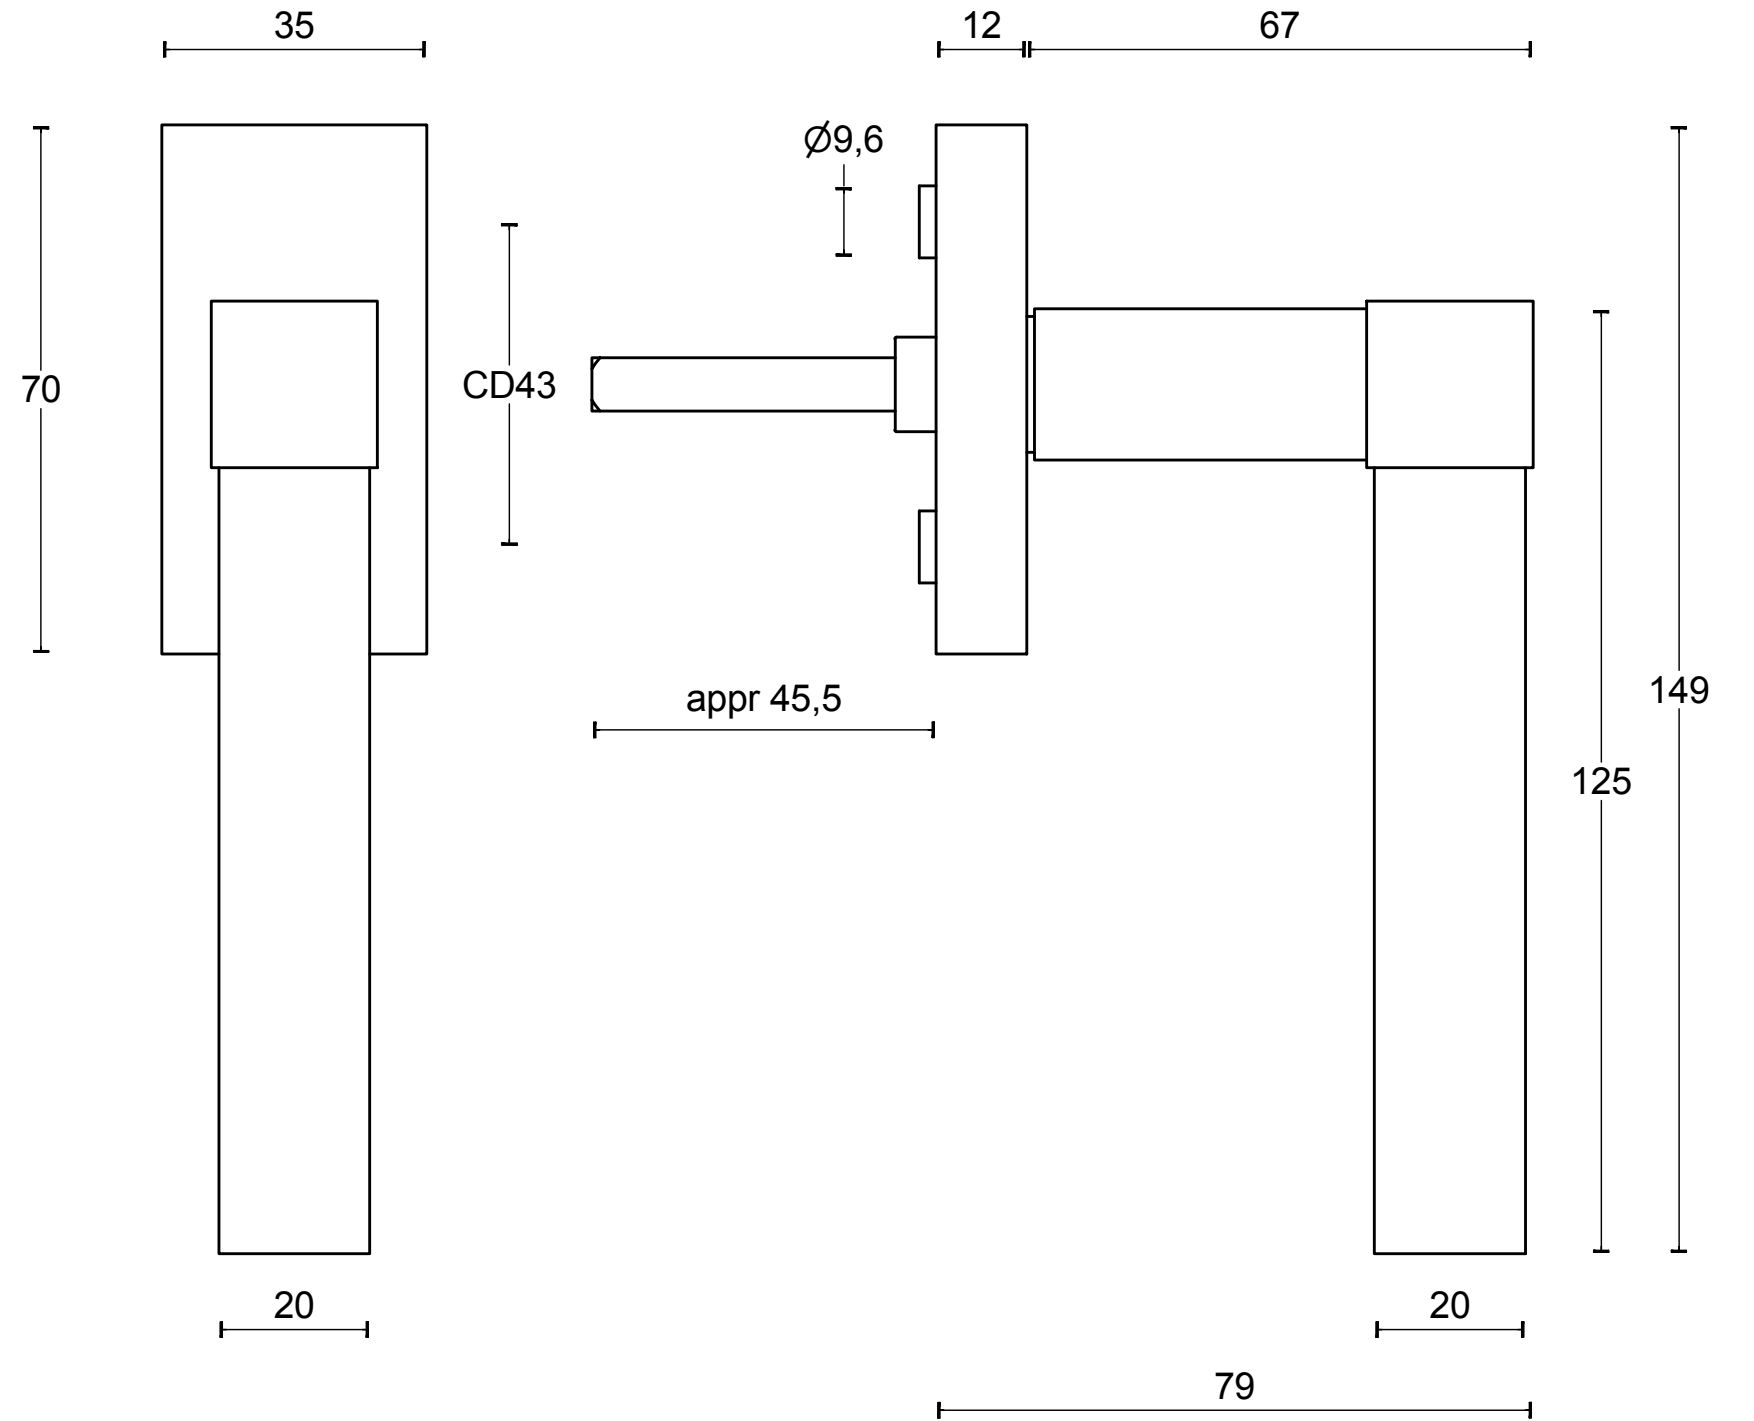

# VL125-DK

non-locking tilt and turn  
window handle  
stainless steel

<b>FORMANI®</b>		Part number:	
		Description:	
Doc no.:	1503D077 VL125DK V01.dwg	<b>VL125-DK</b>	Format:
Drawn by:	Christian Brimbois		Creation date:
Distributed by Two Tease Architectural Hardware   info@twotease.com.au   www.twotease.com.au			<b>A3</b>

# VL125-DKLOCK

locking tilt and turn  
window handle  
stainless steel

<b>FORMANI</b> <sup>®</sup>		Part number:	
		Description:	
Doc no.: 1503D081 VL125DKLOCK V01.dwg	<b>VL125-DKLOCK</b>		Format:
Drawn by: Christian Brimbois   Creation date: 20-9-2017			<b>A3</b>
Distributed by Two Tease Architectural Hardware   info@twotease.com.au   www.twotease.com.au			