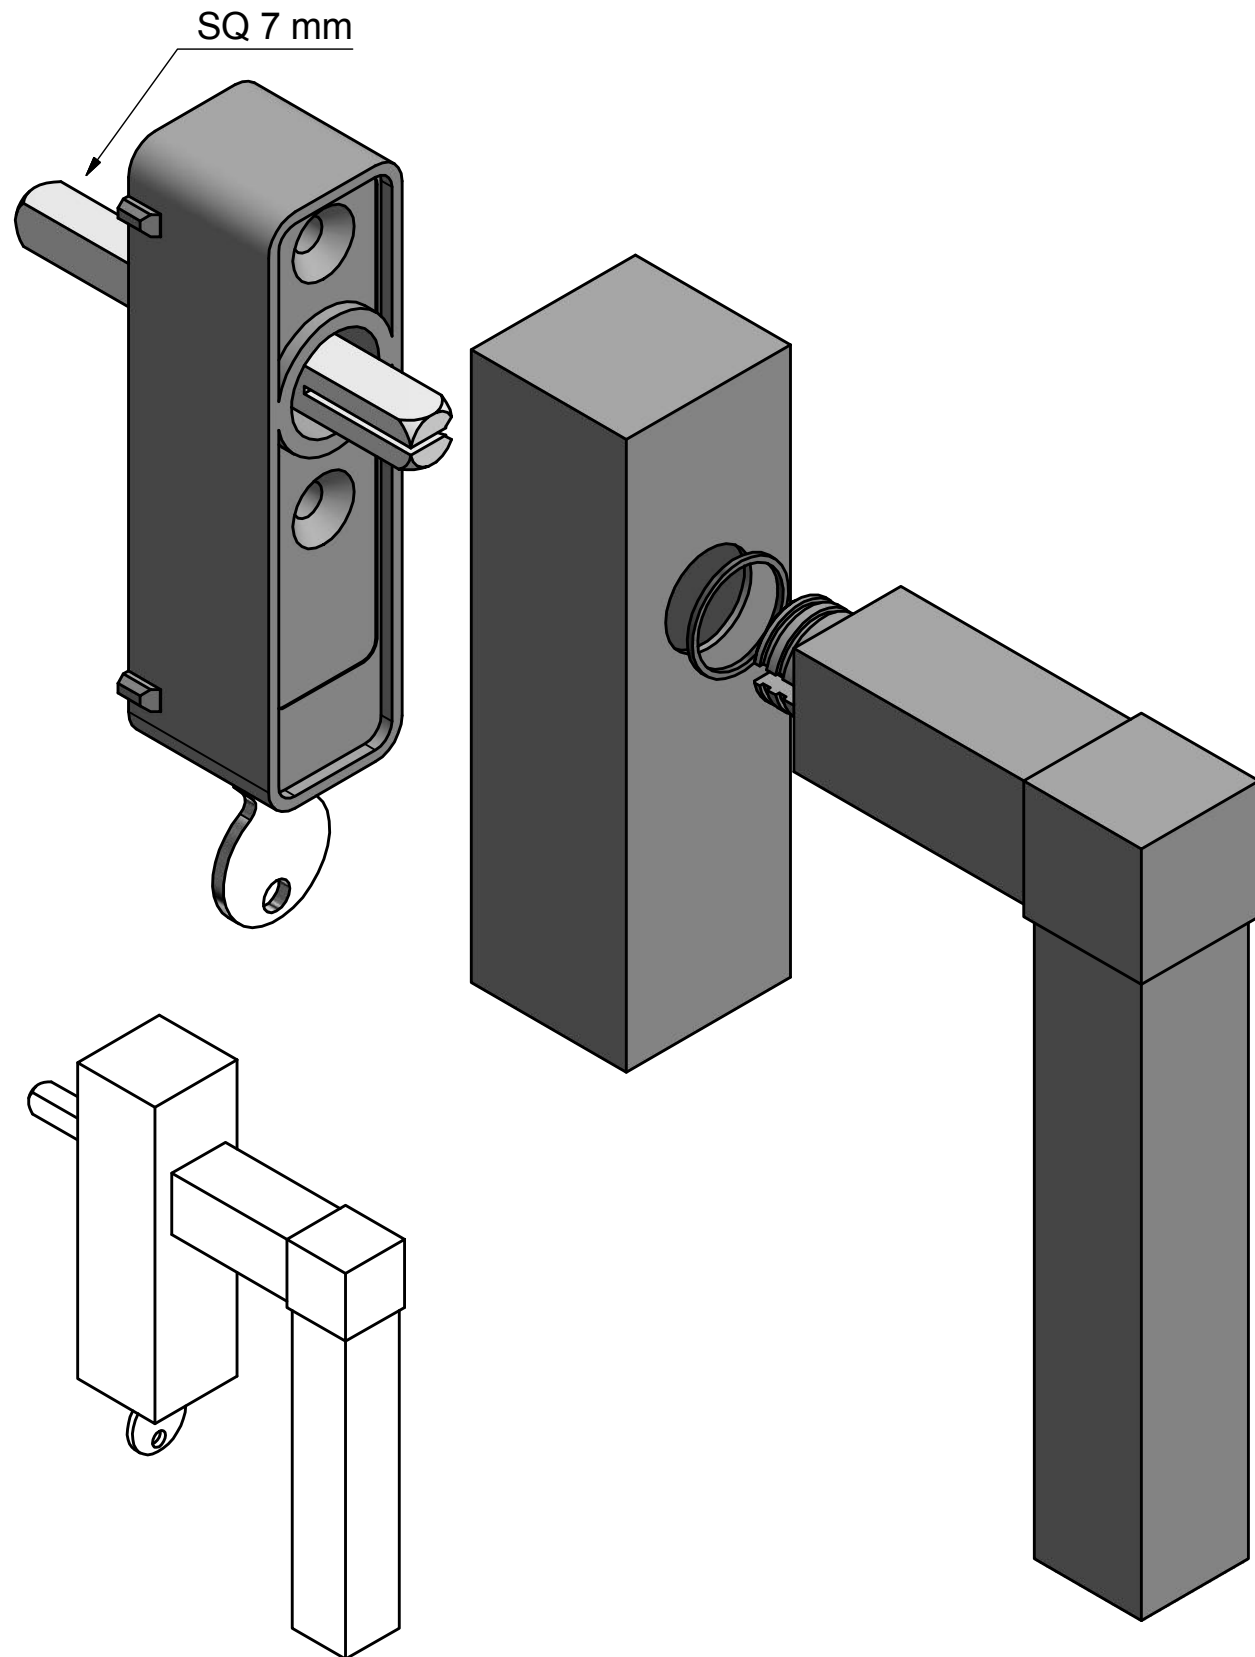

# VL125-DK

non-locking tilt and turn  
window handle  
stainless steel

<b>FORMANI®</b>		Part number:	
		Description:	
Doc no.:	1503D077 VL125DK V01.dwg	<b>VL125-DK</b>	Format:
Drawn by:	Christian Brimbois		Creation date:
Distributed by Two Tease Architectural Hardware   info@twotease.com.au   www.twotease.com.au			<b>A3</b>

# VL125-DKLOCK

locking tilt and turn  
window handle  
stainless steel

<b>FORMANI</b> <sup>®</sup>		Part number:	
		Description:	
Doc no.: 1503D081 VL125DKLOCK V01.dwg	<b>VL125-DKLOCK</b>		Format:
Drawn by: Christian Brimbois   Creation date: 20-9-2017			<b>A3</b>
Distributed by Two Tease Architectural Hardware   info@twotease.com.au   www.twotease.com.au			