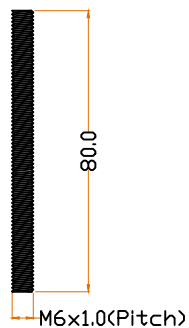

JOLIE®
A timeless touch.

TOP VIEW

FRONT VIEW

SIDE VIEW

STUD M6x80

M6 GERMAN HEAD SCREW

DOME NUT(M6x1.0mm Pitch)

GROMMET

TWO TEASE
ARCHITECTURAL HARDWARE

MATERIAL	FINISH	SCALE	DESCRIPTION
BRASS	GA ,AB OS ,BK	NTS	Virge Half Moon Hook CC 192mm
PROJN.	UNIT	DATE	ITEM CODE
	MM	23.01.23	J-2306