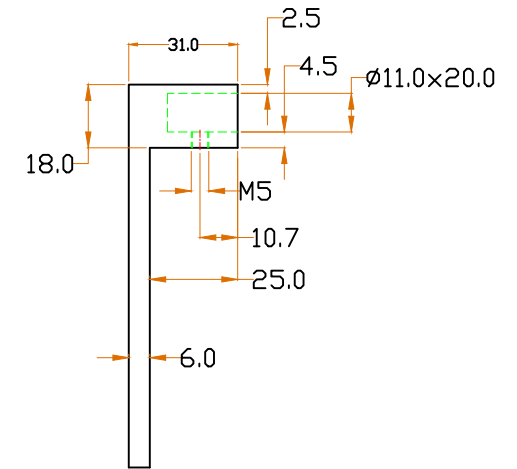

JOLIE®
A timeless touch.

TOP VIEW

FRONT VIEW

SIDE VIEW

STUD M6x80

M6 GERMAN HEAD SCREW

DOME NUT(M6x1.0mm Pitch)

GROMMET

TWO TEASE
ARCHITECTURAL HARDWARE

MATERIAL	FINISH	SCALE	DESCRIPTION
BRASS	GA ,AB OS ,BK	NTS	Virge Half Moon Hook CC 192mm
PROJN.	UNIT	DATE	ITEM CODE
	MM	23.01.23	J-2306