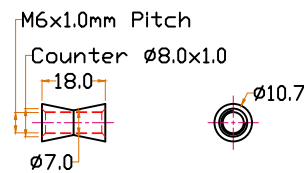

JOLIE®
A timeless touch.

TOP VIEW

FRONT VIEW

SIDE VIEW

STUD M6x80

M6 GERMAN HEAD SCREW

DOME NUT(M6x1.0mm Pitch)

GROMMET

TWO TEASE
ARCHITECTURAL HARDWARE

MATERIAL	FINISH	SCALE	DESCRIPTION
BRASS	GA ,AB OS ,BK	NTS	Virge Half Moon Hook CC 192mm
PROJN.	UNIT	DATE	ITEM CODE
	MM	23.01.23	J-2306