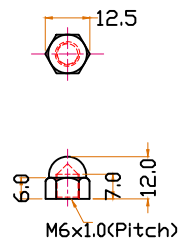

JOLIE®
A timeless touch.

TOP VIEW

FRONT VIEW

SIDE VIEW

STUD M6x80

M6 GERMAN HEAD SCREW

DOME NUT(M6x1.0mm Pitch)

GROMMET

TWO TEASE
ARCHITECTURAL HARDWARE

MATERIAL	FINISH	SCALE	DESCRIPTION
BRASS	GA ,AB OS ,BK	NTS	Virge Half Moon Hook CC 192mm
PROJN.	UNIT	DATE	ITEM CODE
	MM	23.01.23	J-2306