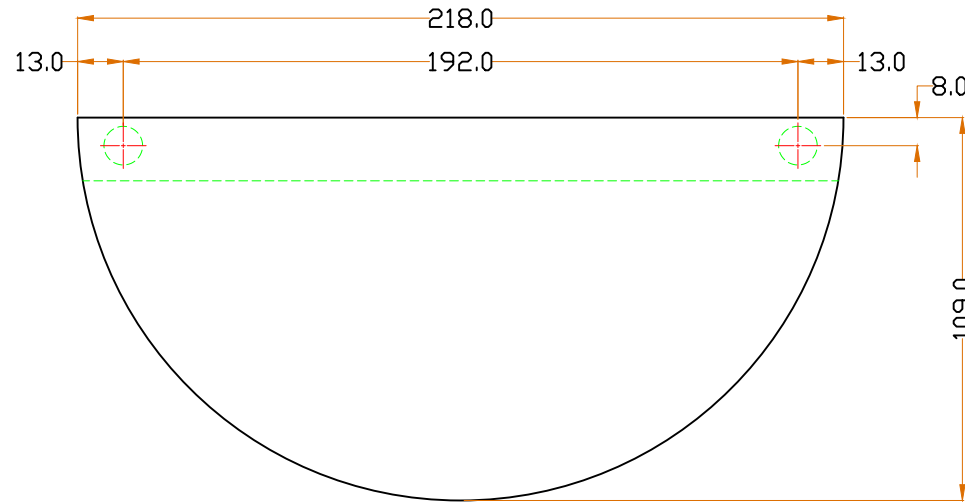

JOLIE®
A timeless touch.

TOP VIEW

FRONT VIEW

SIDE VIEW

STUD M6x80

M6 GERMAN HEAD SCREW

DOME NUT(M6x1.0mm Pitch)

GROMMET

TWO TEASE
ARCHITECTURAL HARDWARE

MATERIAL	FINISH	SCALE	DESCRIPTION
BRASS	GA ,AB OS ,BK	NTS	Virge Half Moon Hook CC 192mm
PROJN.	UNIT	DATE	ITEM CODE
	MM	23.01.23	J-2306