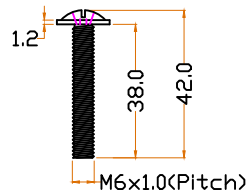

JOLIE®
A timeless touch.

TOP VIEW

FRONT VIEW

SIDE VIEW

STUD M6x80

M6 GERMAN HEAD SCREW

DOME NUT(M6x1.0mm Pitch)

GROMMET

TWO TEASE
ARCHITECTURAL HARDWARE

MATERIAL	FINISH	SCALE	DESCRIPTION
BRASS	GA ,AB OS ,BK	NTS	Virge Half Moon Hook CC 192mm
PROJN.	UNIT	DATE	ITEM CODE
	MM	23.01.23	J-2306