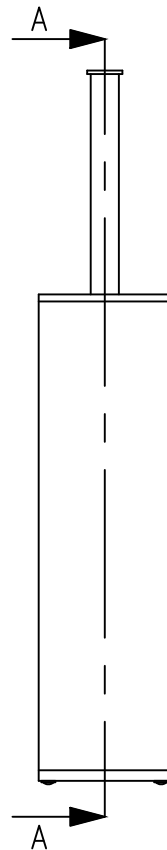

JOLIE®
A timeless touch.

TWO TEASE
ARCHITECTURAL HARDWARE

TOP VIEW

SECTION A-A VIEW

FRONT VIEW

SIDE VIEW

WITHOUT L BRACKET

WITH L BRACKET

MATERIAL	FINISH	SCALE	DESCRIPTION
BRASS	GA ,AB OS ,BK	NTS	Rieu Toilet Brush Holder
PROJN.	UNIT	DATE	ITEM CODE
	MM	23.01.23	J-2250