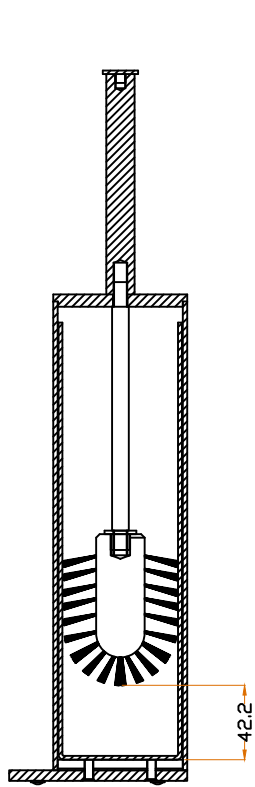

JOLIE®
A timeless touch.

TWO TEASE
ARCHITECTURAL HARDWARE

TOP VIEW

SECTION A-A VIEW

FRONT VIEW

SIDE VIEW

WITHOUT L BRACKET

WITH L BRACKET

MATERIAL	FINISH	SCALE	DESCRIPTION
BRASS	GA ,AB OS ,BK	NTS	Rieu Toilet Brush Holder
PROJN.	UNIT	DATE	ITEM CODE
	MM	23.01.23	J-2250