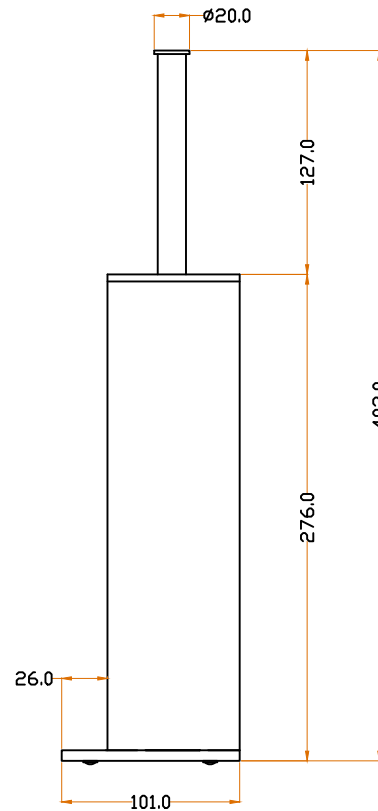

JOLIE®
A timeless touch.

TWO TEASE
ARCHITECTURAL HARDWARE

TOP VIEW

SECTION A-A VIEW

FRONT VIEW

SIDE VIEW

WITHOUT L BRACKET

WITH L BRACKET

MATERIAL	FINISH	SCALE	DESCRIPTION
BRASS	GA ,AB OS ,BK	NTS	Rieu Toilet Brush Holder
PROJN.	UNIT	DATE	ITEM CODE
	MM	23.01.23	J-2250