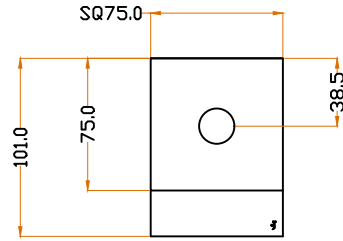

JOLIE®
A timeless touch.

TWO TEASE
ARCHITECTURAL HARDWARE

TOP VIEW