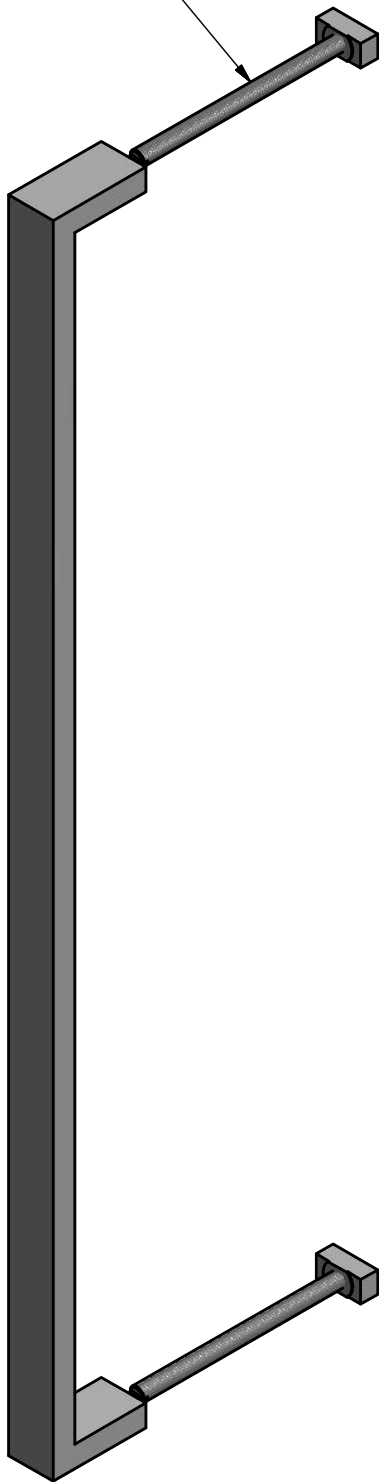

# LSQ1055 A PS

pull handle  
bolt-through fixing  
stainless steel

M8

FORMANI®		Part number:	
		Description:	
Doc no.:	1501G001INXX2 LSQ1055A PS V02.dwg	LSQ1055 A PS	Format:
Drawn by:	Christian Brimbois		Creation date:
Distributed by Two Tease Architectural Hardware   info@twotease.com.au   www.twotease.com.au			

A3

# LSQ1055 A PA

pull handle  
back-to-back fixing  
stainless steel

<h1>FORMANI®</h1>		Part number:	
		Description:	
Doc no.:	1501G001INXX3 LSQ1055A PA V02.dwg	<h2>LSQ1055 A PA</h2>	Format:
Drawn by:	Christian Brimbois		Creation date:
Distributed by Two Tease Architectural Hardware   info@twotease.com.au   www.twotease.com.au			