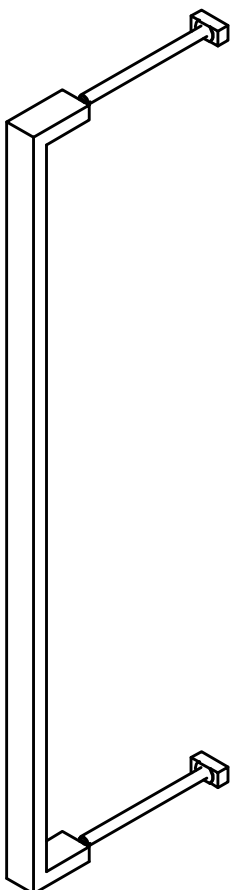

# LSQ1055 A PS

pull handle  
bolt-through fixing  
stainless steel

M8

FORMANI®		Part number:	
		Description:	
Doc no.:	1501G001INXX2 LSQ1055A PS V02.dwg	LSQ1055 A PS	Format:
Drawn by:	Christian Brimbois		Creation date:
Distributed by Two Tease Architectural Hardware   info@twotease.com.au   www.twotease.com.au			

A3

# LSQ1055 A PA

pull handle  
back-to-back fixing  
stainless steel

<h1>FORMANI®</h1>		Part number:	
		Description:	
Doc no.:	1501G001INXX3 LSQ1055A PA V02.dwg	<h2>LSQ1055 A PA</h2>	Format:
Drawn by:	Christian Brimbois		Creation date:
Distributed by Two Tease Architectural Hardware   info@twotease.com.au   www.twotease.com.au			