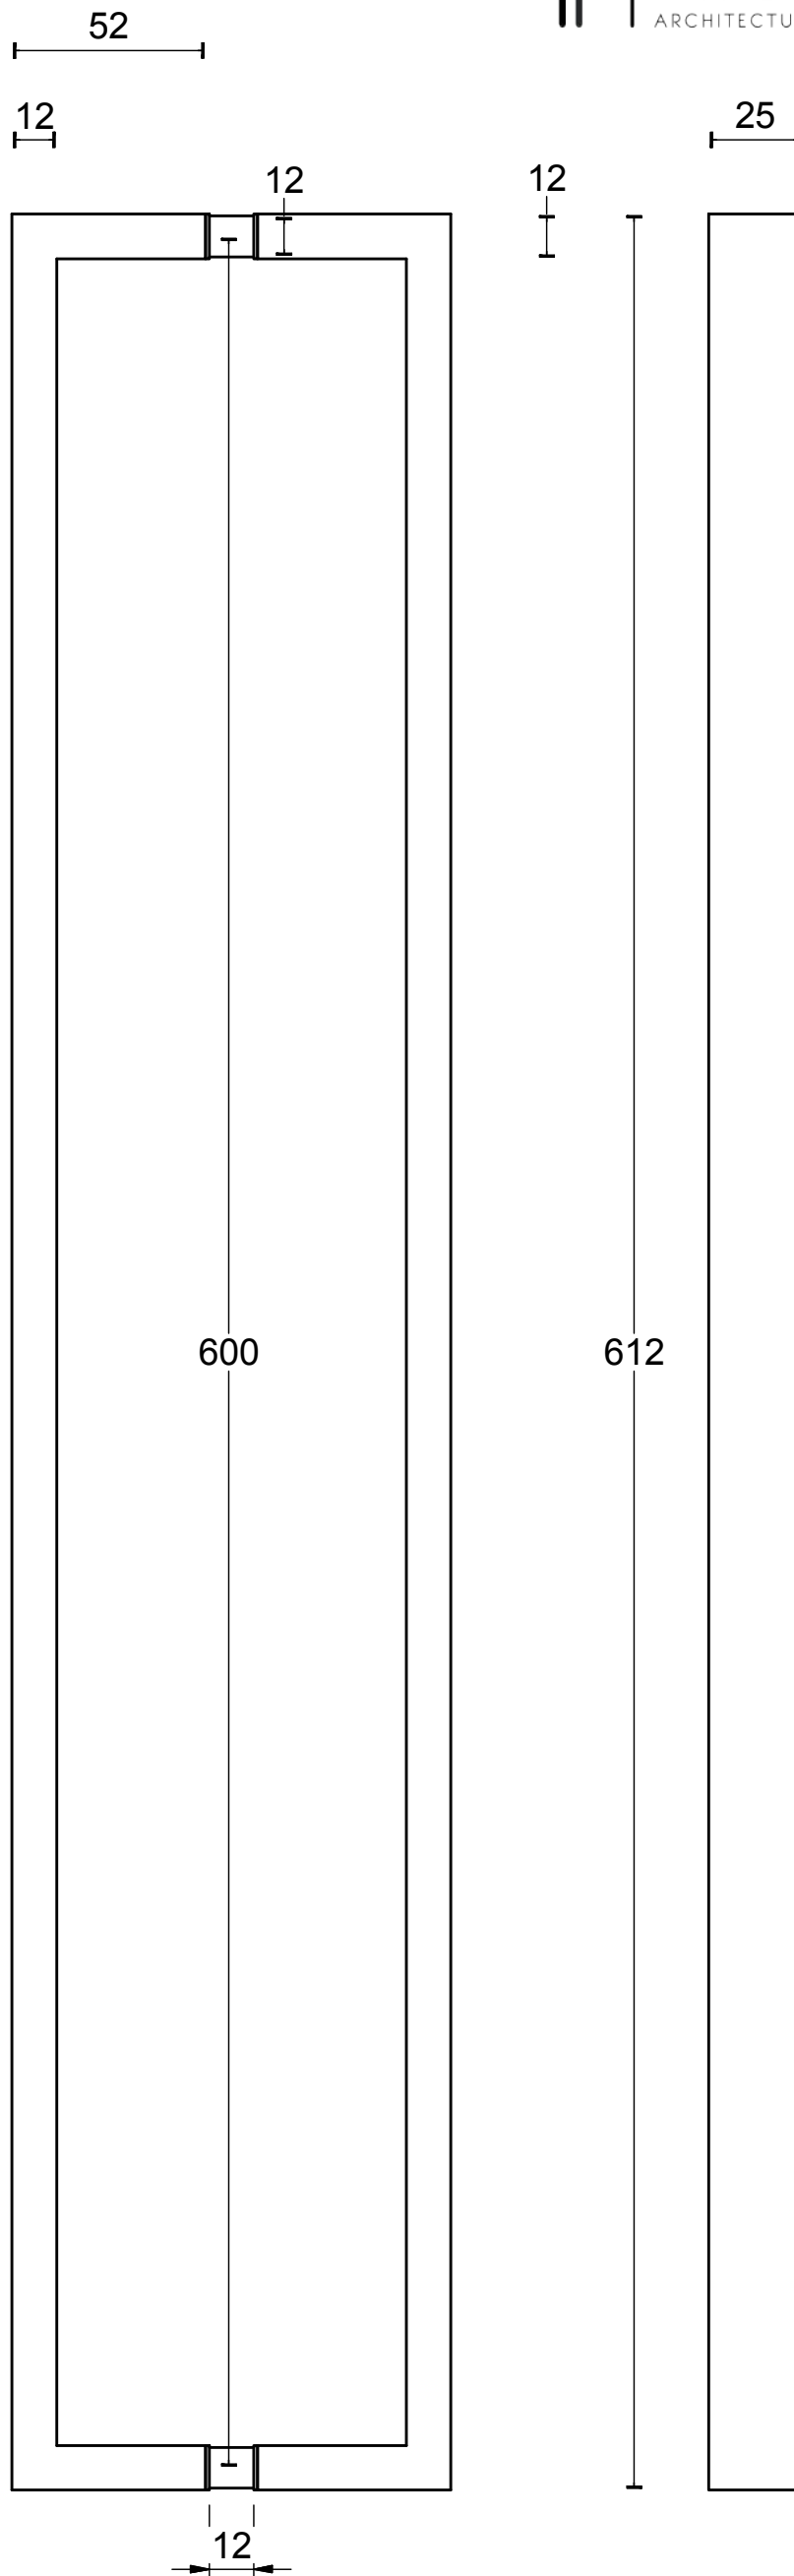

# LSQ1055 A PS

pull handle  
bolt-through fixing  
stainless steel

M8

FORMANI®		Part number:	
		Description:	
Doc no.:	1501G001INXX2 LSQ1055A PS V02.dwg	LSQ1055 A PS	Format:
Drawn by:	Christian Brimbois		Creation date:
Distributed by Two Tease Architectural Hardware   info@twotease.com.au   www.twotease.com.au			

A3

# LSQ1055 A PA

pull handle  
back-to-back fixing  
stainless steel

<h1>FORMANI®</h1>		Part number:	
		Description:	
Doc no.:	1501G001INXX3 LSQ1055A PA V02.dwg	<h2>LSQ1055 A PA</h2>	Format:
Drawn by:	Christian Brimbois		Creation date:
Distributed by Two Tease Architectural Hardware   info@twotease.com.au   www.twotease.com.au			