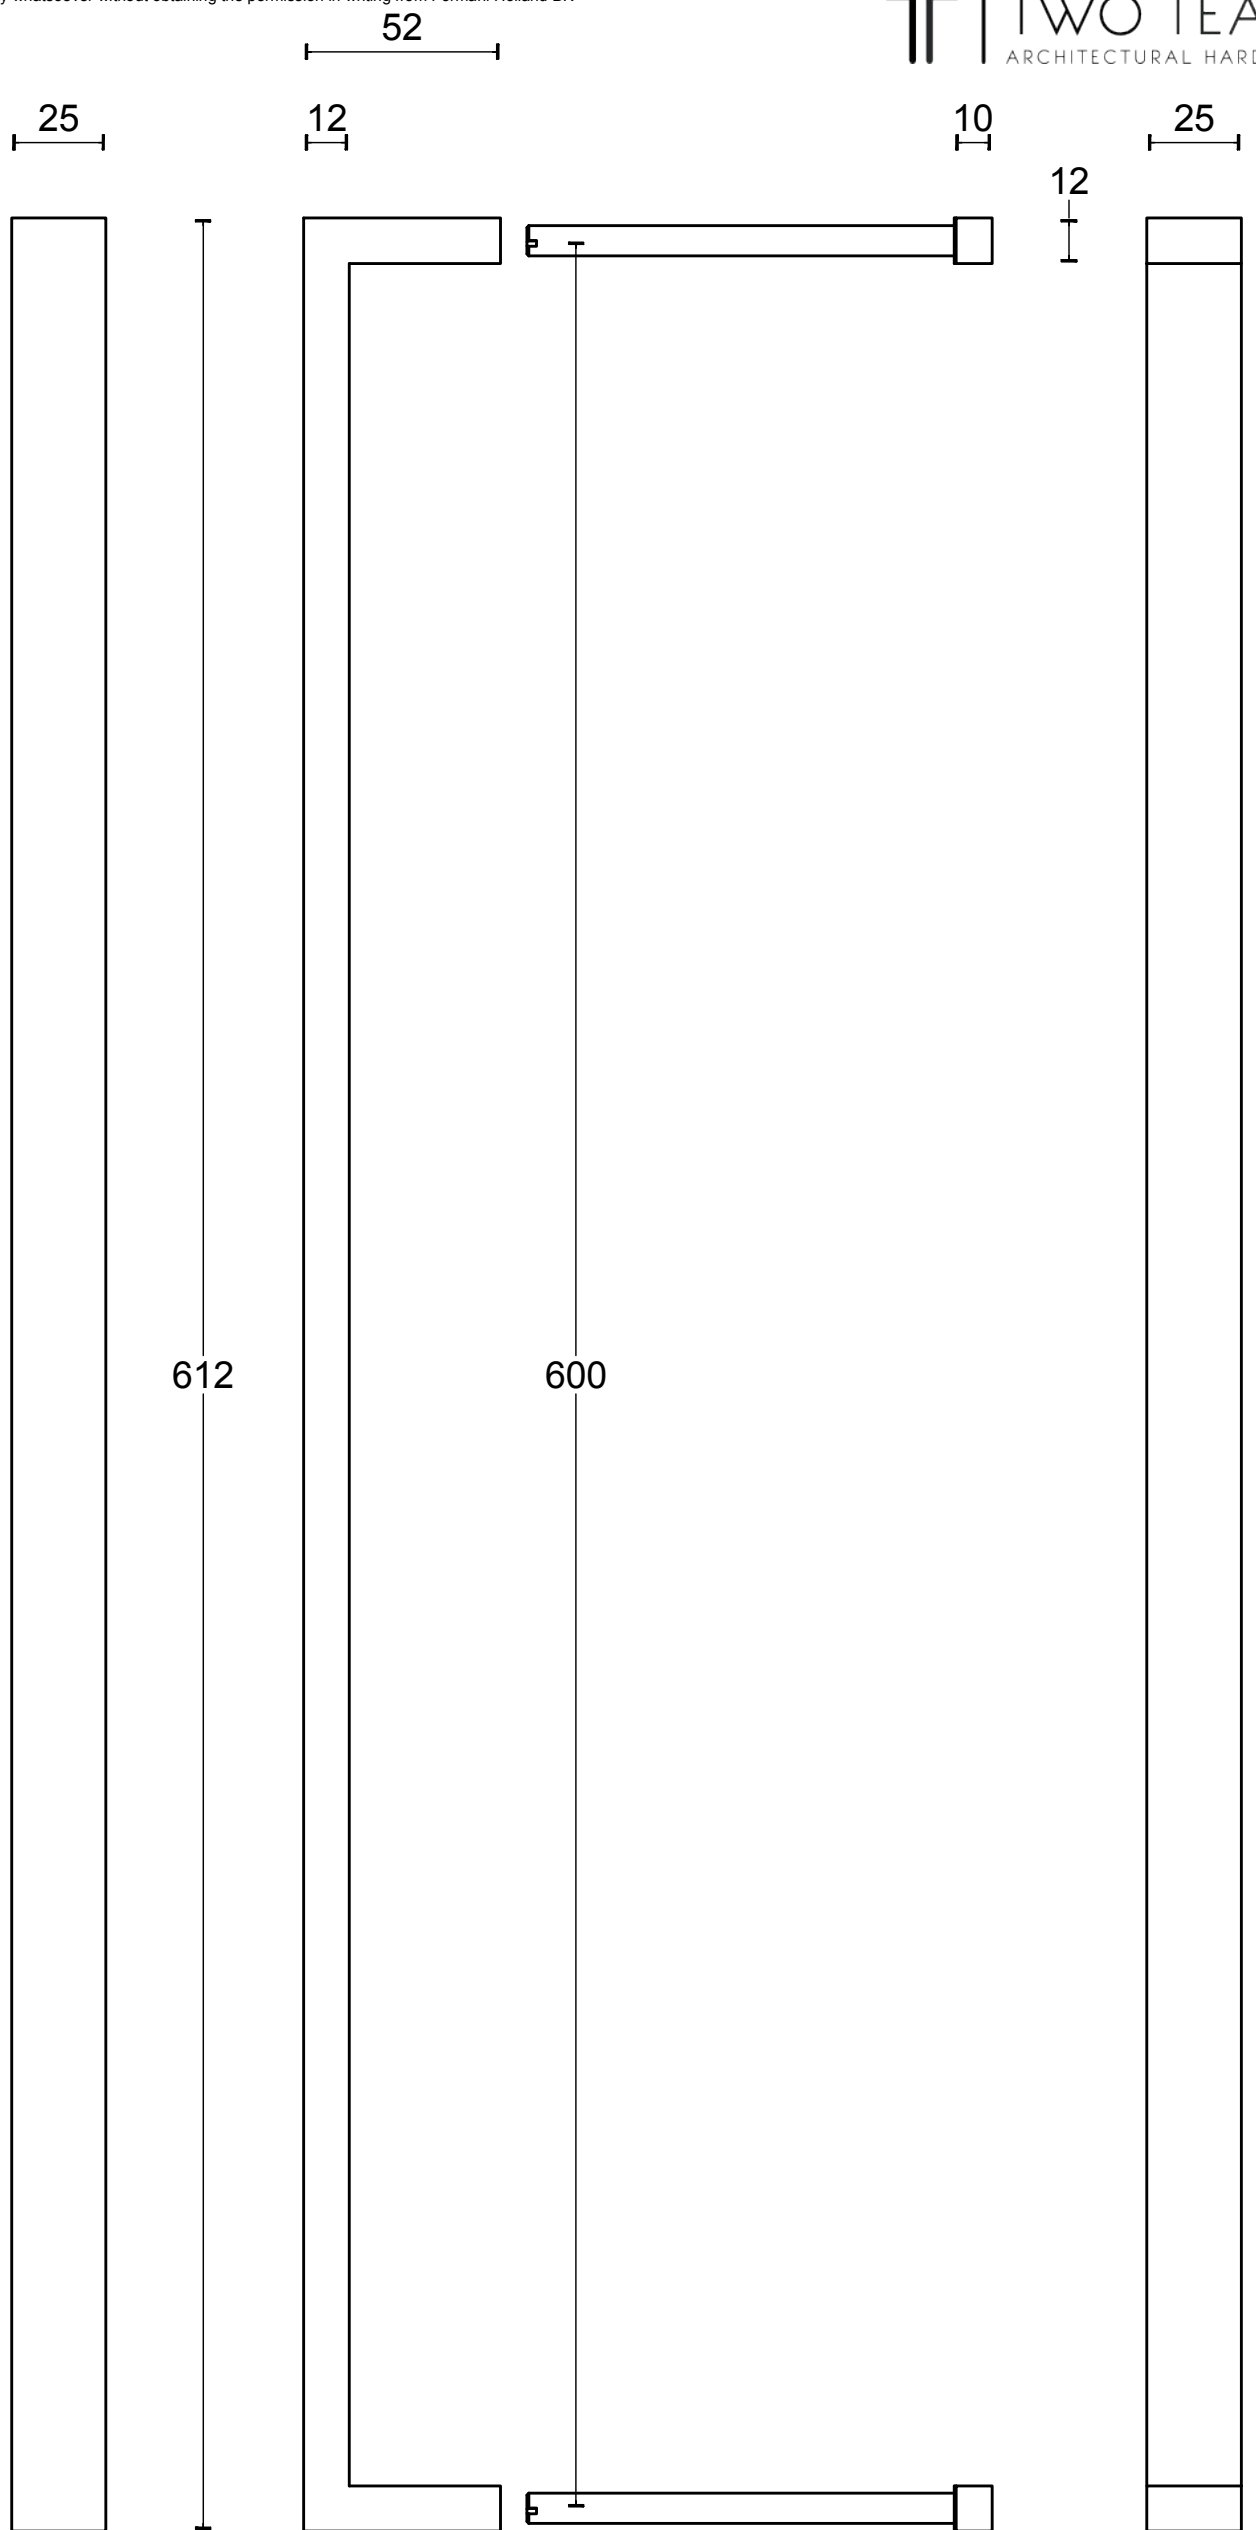

# LSQ1055 A PS

pull handle  
bolt-through fixing  
stainless steel

M8

FORMANI®		Part number:	
		Description:	
Doc no.:	1501G001INXX2 LSQ1055A PS V02.dwg	LSQ1055 A PS	Format:
Drawn by:	Christian Brimbois		Creation date:
Distributed by Two Tease Architectural Hardware   info@twotease.com.au   www.twotease.com.au			

# LSQ1055 A PA

pull handle  
back-to-back fixing  
stainless steel

<h1>FORMANI®</h1>		Part number:	
		Description:	
Doc no.:	1501G001INXX3 LSQ1055A PA V02.dwg	<h2>LSQ1055 A PA</h2>	Format:
Drawn by:	Christian Brimbois		Creation date:
Distributed by Two Tease Architectural Hardware   info@twotease.com.au   www.twotease.com.au			