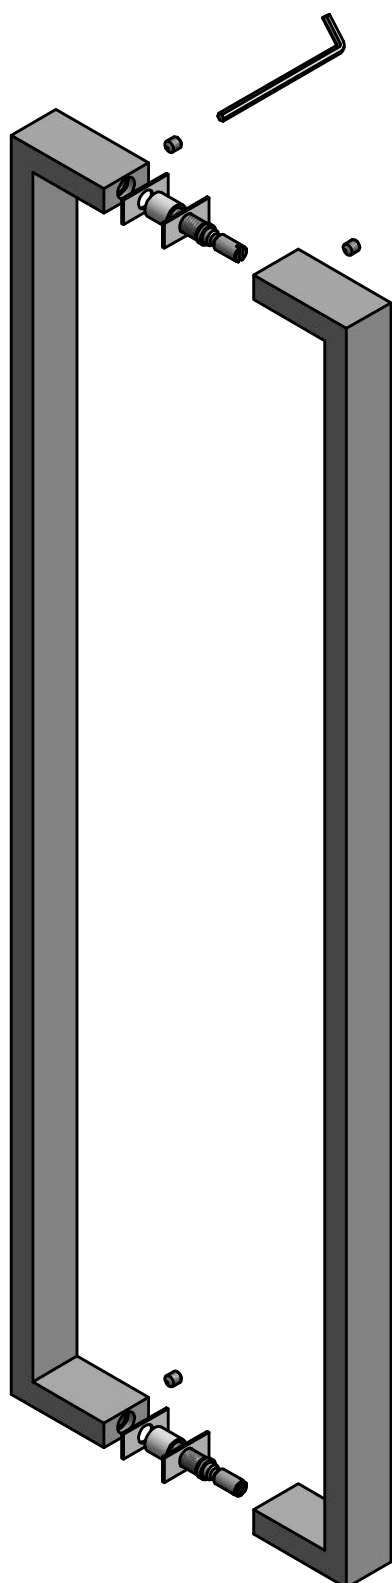

# LSQ1055 A PS

pull handle  
bolt-through fixing  
stainless steel

M8

FORMANI®		Part number:	
		Description:	
Doc no.:	1501G001INXX2 LSQ1055A PS V02.dwg	LSQ1055 A PS	Format:
Drawn by:	Christian Brimbois		Creation date:
Distributed by Two Tease Architectural Hardware   info@twotease.com.au   www.twotease.com.au			

# LSQ1055 A PA

pull handle  
back-to-back fixing  
stainless steel

<h1>FORMANI®</h1>		Part number:	
		Description:	
Doc no.:	1501G001INXX3 LSQ1055A PA V02.dwg	<h2>LSQ1055 A PA</h2>	Format:
Drawn by:	Christian Brimbois		Creation date:
Distributed by Two Tease Architectural Hardware   info@twotease.com.au   www.twotease.com.au			