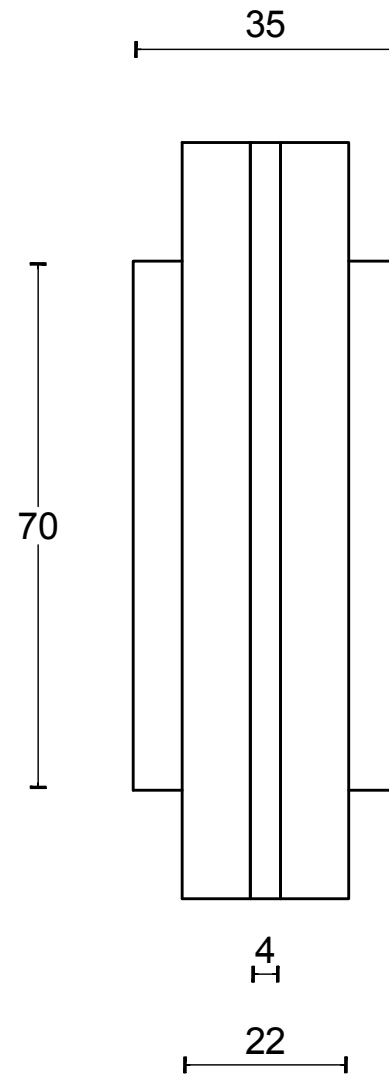

PBT22-DK

non-locking tilt and turn
window handle
stainless steel/oak wood

<h1>FORMANI®</h1>		Part number:	
		<h2>PBT22-DK</h2>	
Doc no.: 2703D005 PBT22 DK V02.dwg	Drawn by: Christian Brimbois	Creation date: 29-3-2013	Format: A3
Distributed by Two tease Architectural Hardware info@twotease.com.au www.twotease.com.au			

PBT22-DKLOCK

locking tilt and
turn window handle

FORMANI [®]		Part number:	
		Description:	
Doc no.: 2703D024 PBT22DKLOCK V01.dwg	Creation date: 8-5-2012	PBT22-DKLOCK	
Drawn by: Christian			
Distributed by Two tease Architectural Hardware info@twotease.com.au www.twotease.com.au			