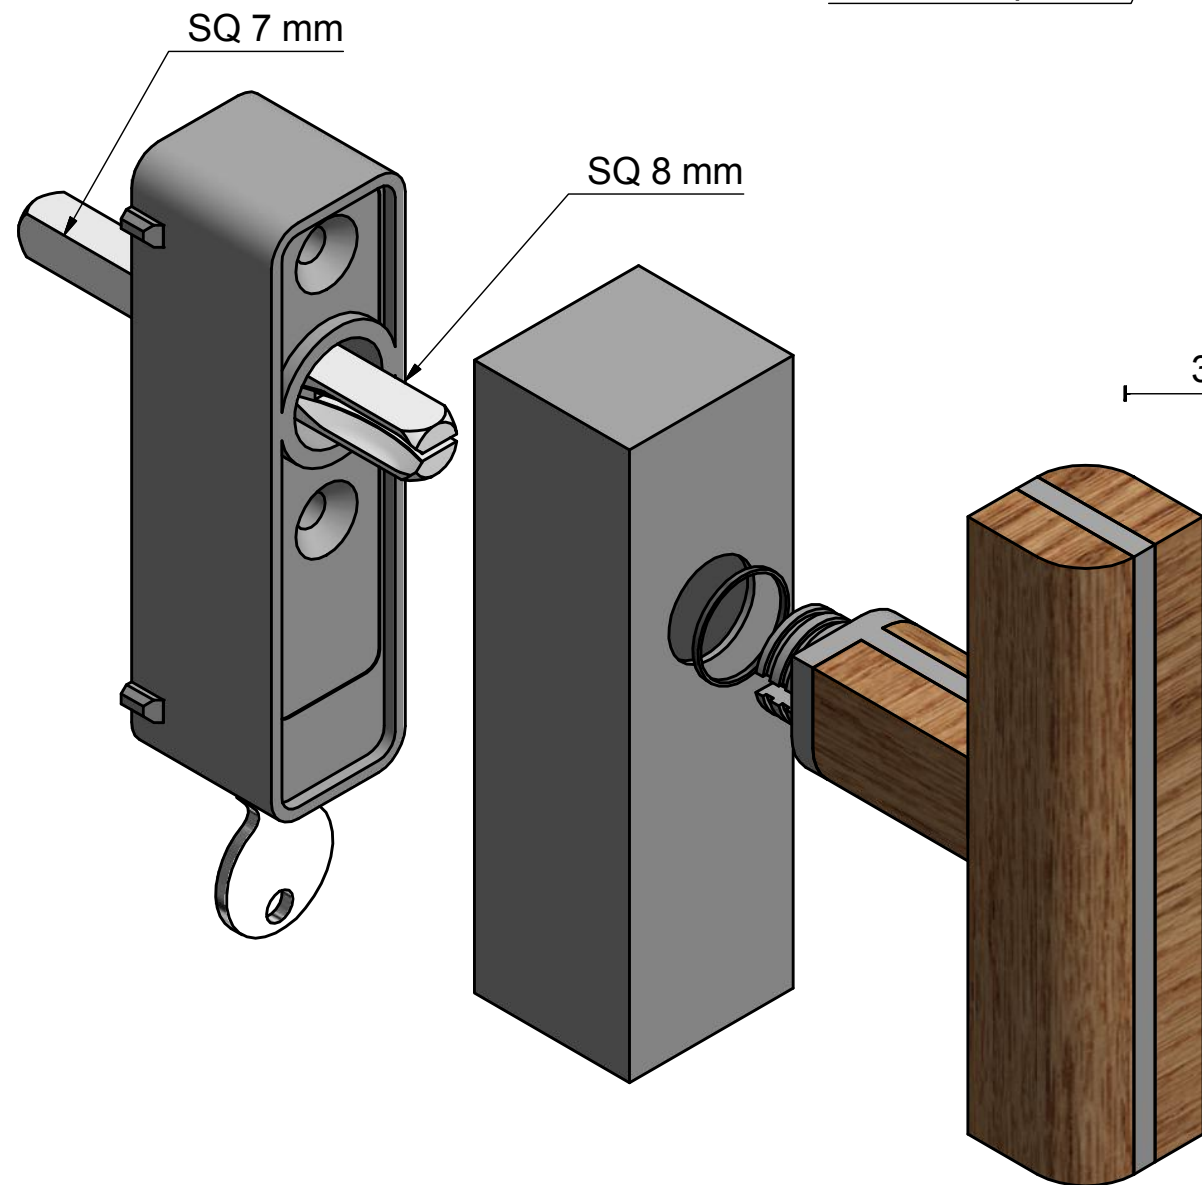

PBT22-DK

non-locking tilt and turn
window handle
stainless steel/oak wood

<h1>FORMANI®</h1>		Part number:	
		<h2>PBT22-DK</h2>	
Doc no.: 2703D005 PBT22 DK V02.dwg	Drawn by: Christian Brimbois	Creation date: 29-3-2013	Format: A3
Distributed by Two tease Architectural Hardware info@twotease.com.au www.twotease.com.au			

PBT22-DKLOCK

locking tilt and
turn window handle

FORMANI [®]		Part number:	
		Description:	
Doc no.: 2703D024 PBT22DKLOCK V01.dwg	Creation date: 8-5-2012	PBT22-DKLOCK	
Drawn by: Christian			
Distributed by Two tease Architectural Hardware info@twotease.com.au www.twotease.com.au			