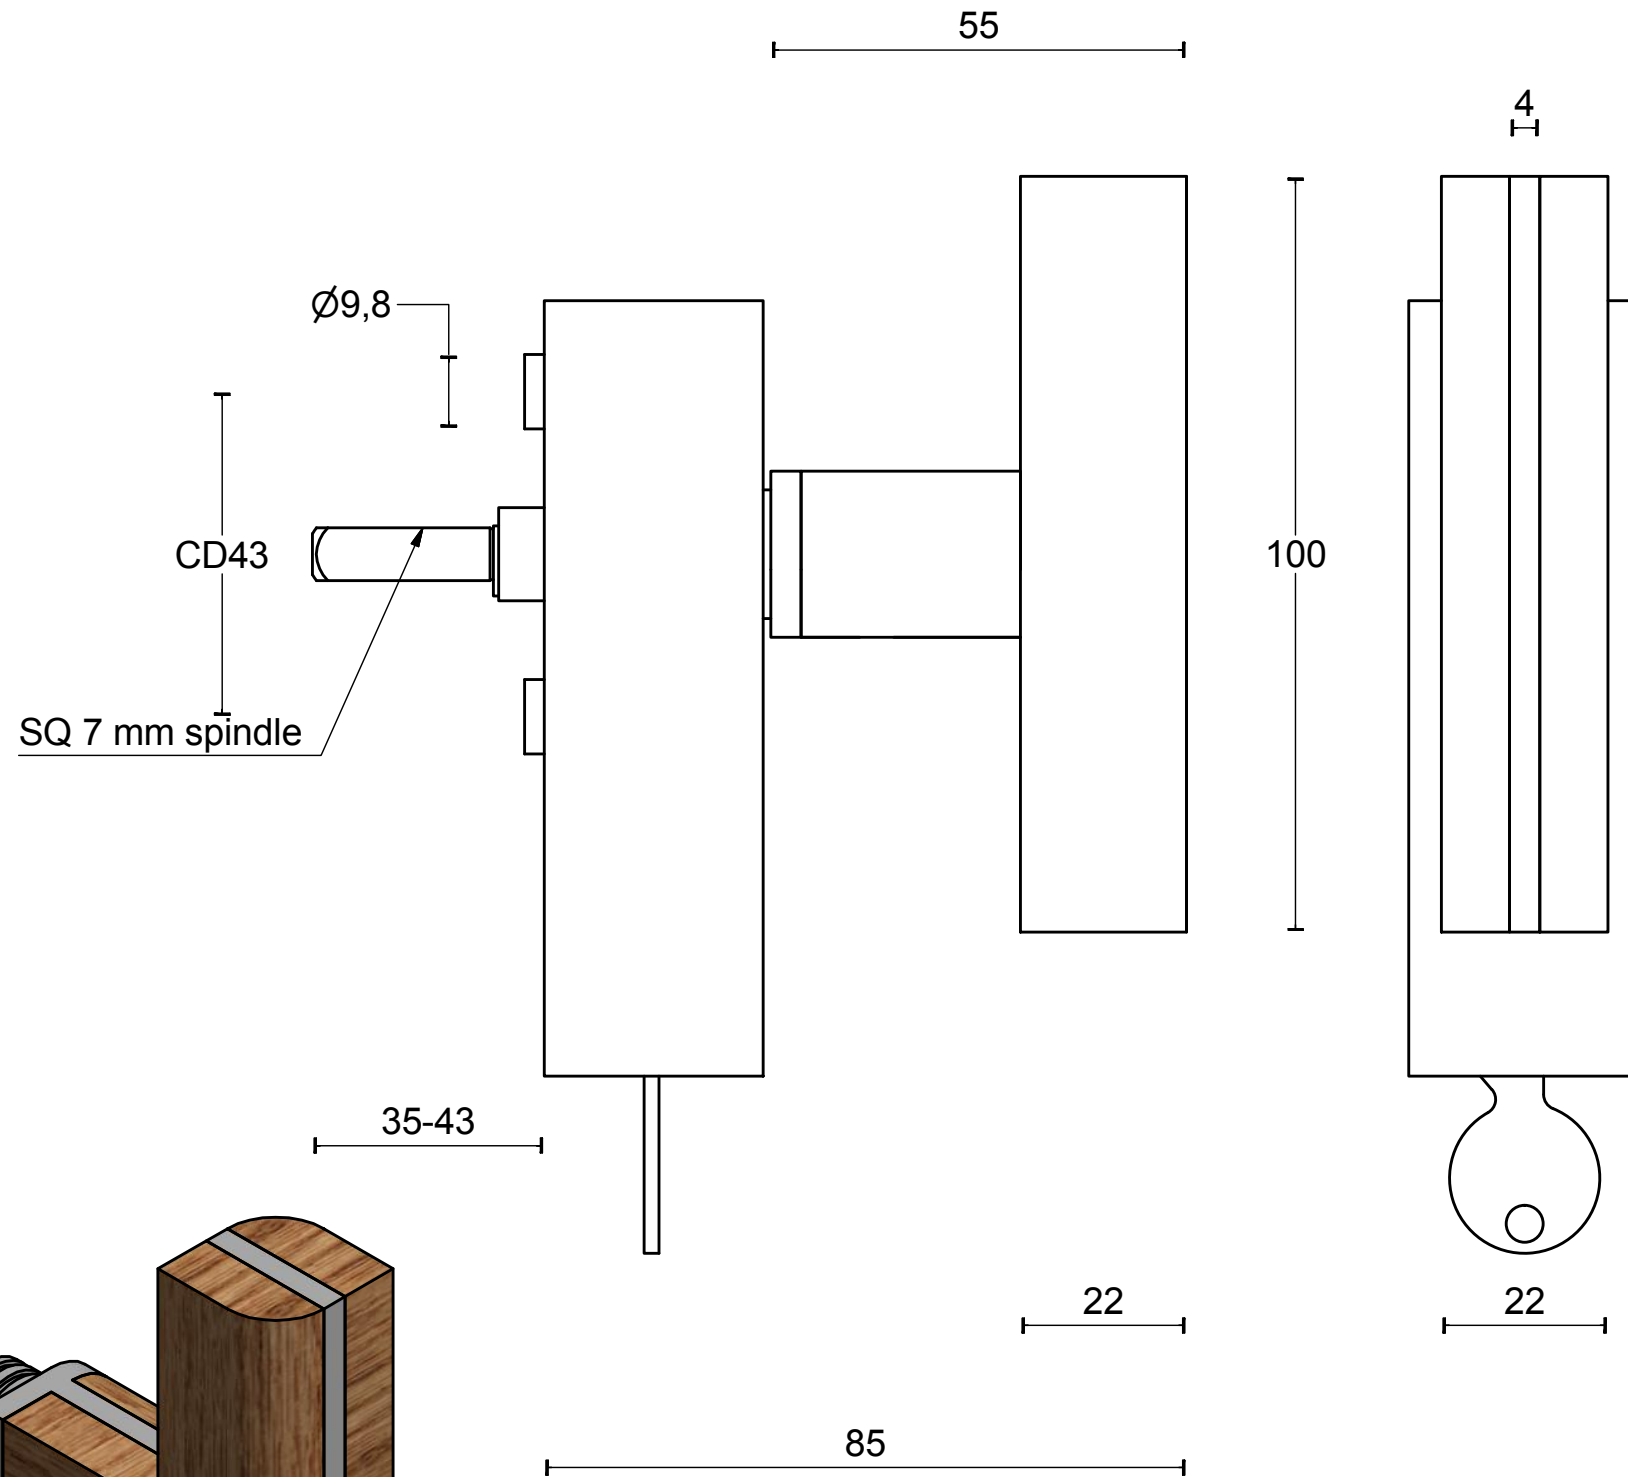

PBT22-DK

non-locking tilt and turn
window handle
stainless steel/oak wood

<h1>FORMANI®</h1>		Part number:	
		<h2>PBT22-DK</h2>	
Doc no.: 2703D005 PBT22 DK V02.dwg	Drawn by: Christian Brimbois	Creation date: 29-3-2013	Format: A3
Distributed by Two tease Architectural Hardware info@twotease.com.au www.twotease.com.au			

PBT22-DKLOCK

locking tilt and
turn window handle

FORMANI [®]		Part number:	
		Description:	
Doc no.: 2703D024 PBT22DKLOCK V01.dwg	Creation date: 8-5-2012	PBT22-DKLOCK	
Drawn by: Christian			
Distributed by Two tease Architectural Hardware info@twotease.com.au www.twotease.com.au			