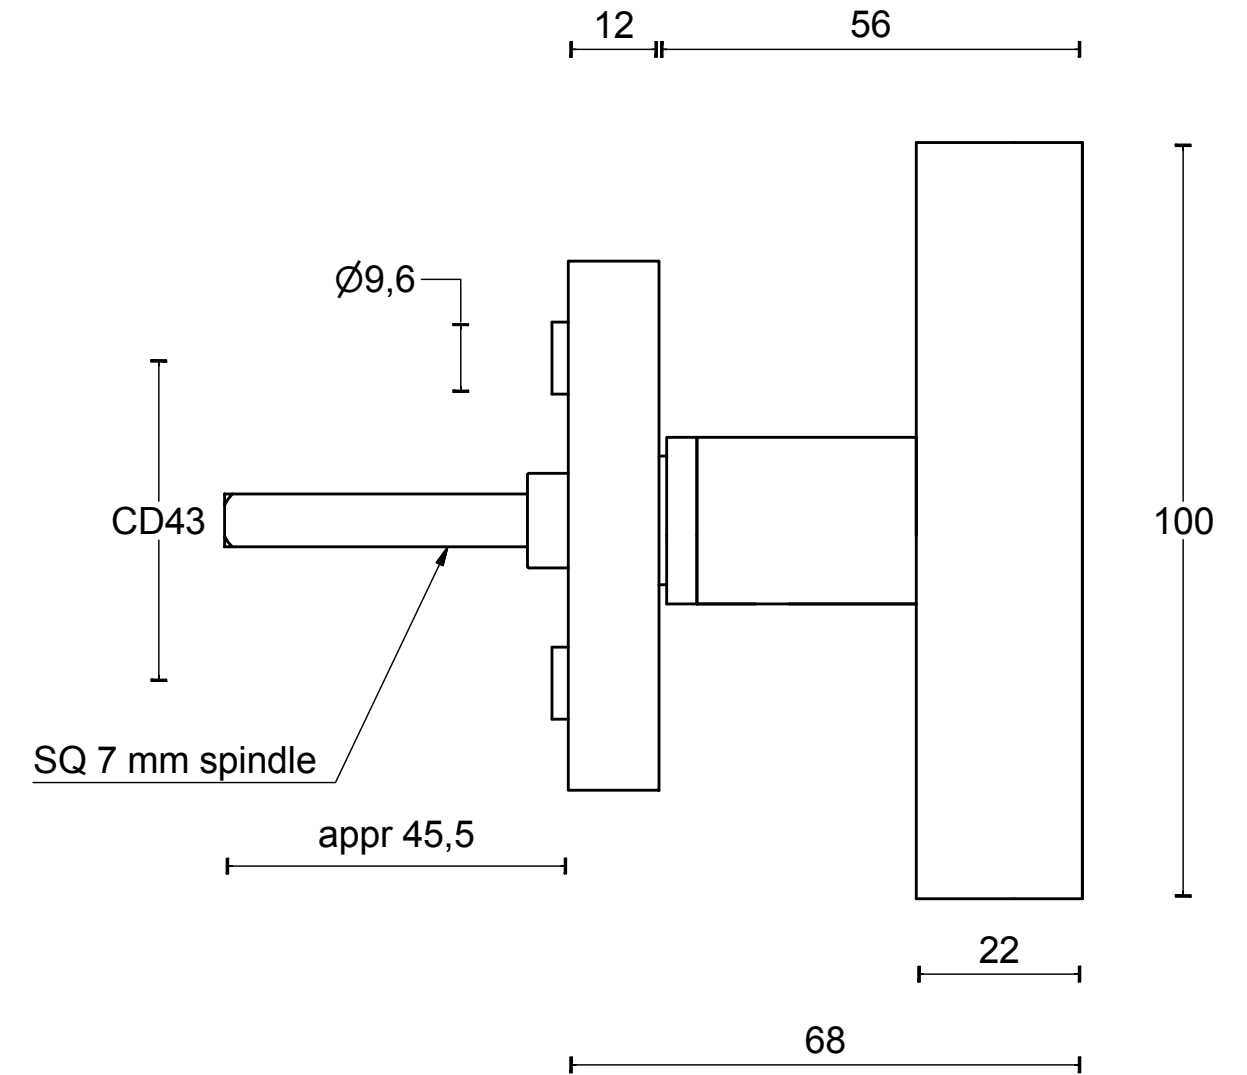

PBT22-DK

non-locking tilt and turn
window handle
stainless steel/oak wood

<h1>FORMANI®</h1>		Part number:	
		<h2>PBT22-DK</h2>	
Doc no.: 2703D005 PBT22 DK V02.dwg	Drawn by: Christian Brimbois	Creation date: 29-3-2013	Format: A3
Distributed by Two tease Architectural Hardware info@twotease.com.au www.twotease.com.au			

PBT22-DKLOCK

locking tilt and
turn window handle

FORMANI [®]		Part number:	
		Description:	
Doc no.: 2703D024 PBT22DKLOCK V01.dwg	Creation date: 8-5-2012	PBT22-DKLOCK	
Drawn by: Christian			
Distributed by Two tease Architectural Hardware info@twotease.com.au www.twotease.com.au			