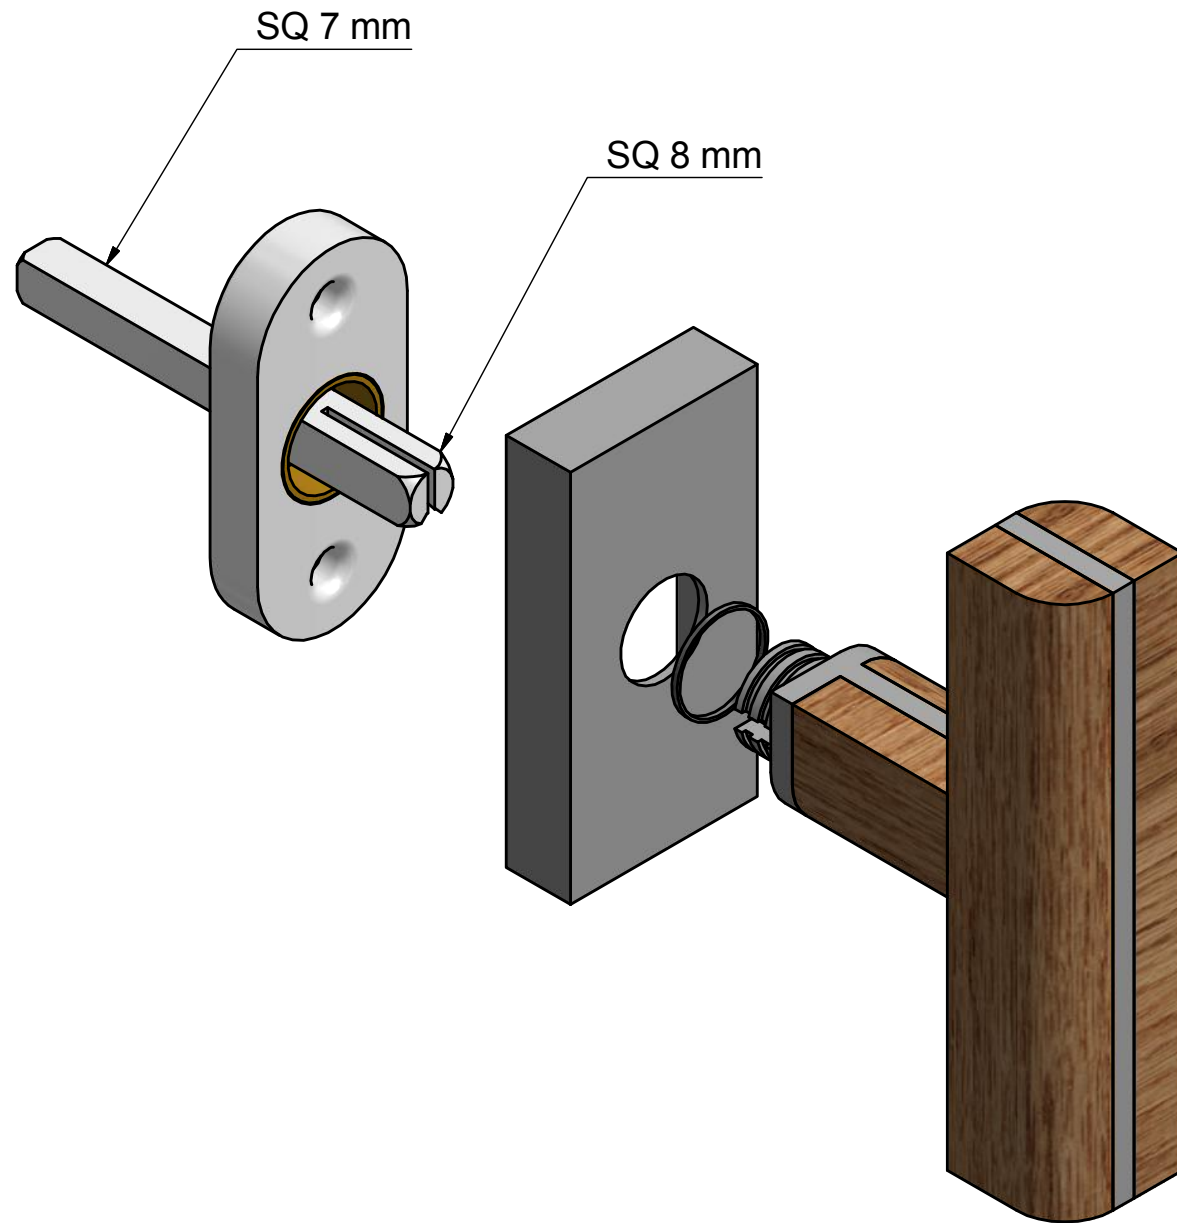

PBT22-DK

non-locking tilt and turn
window handle
stainless steel/oak wood

<h1>FORMANI®</h1>		Part number:	
		<h2>PBT22-DK</h2>	
Doc no.: 2703D005 PBT22 DK V02.dwg	Drawn by: Christian Brimbois	Creation date: 29-3-2013	Format: A3
Distributed by Two tease Architectural Hardware info@twotease.com.au www.twotease.com.au			

PBT22-DKLOCK

locking tilt and
turn window handle

FORMANI [®]		Part number:	
		Description:	
Doc no.: 2703D024 PBT22DKLOCK V01.dwg	Creation date: 8-5-2012	PBT22-DKLOCK	
Drawn by: Christian			
Distributed by Two tease Architectural Hardware info@twotease.com.au www.twotease.com.au			