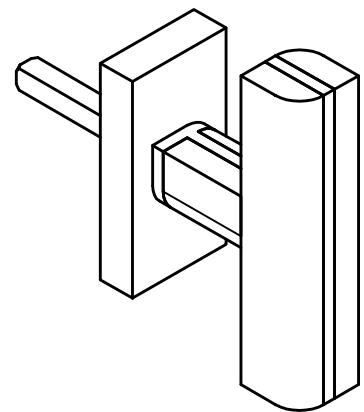

PBT22-DK

non-locking tilt and turn
window handle
stainless steel/oak wood

<h1>FORMANI®</h1>		Part number:	
		<h2>PBT22-DK</h2>	
Doc no.: 2703D005 PBT22 DK V02.dwg	Drawn by: Christian Brimbois	Creation date: 29-3-2013	Format: A3
Distributed by Two tease Architectural Hardware info@twotease.com.au www.twotease.com.au			

PBT22-DKLOCK

locking tilt and
turn window handle

FORMANI [®]		Part number:	
		Description:	
Doc no.: 2703D024 PBT22DKLOCK V01.dwg	Creation date: 8-5-2012	PBT22-DKLOCK	
Drawn by: Christian			
Distributed by Two tease Architectural Hardware info@twotease.com.au www.twotease.com.au			