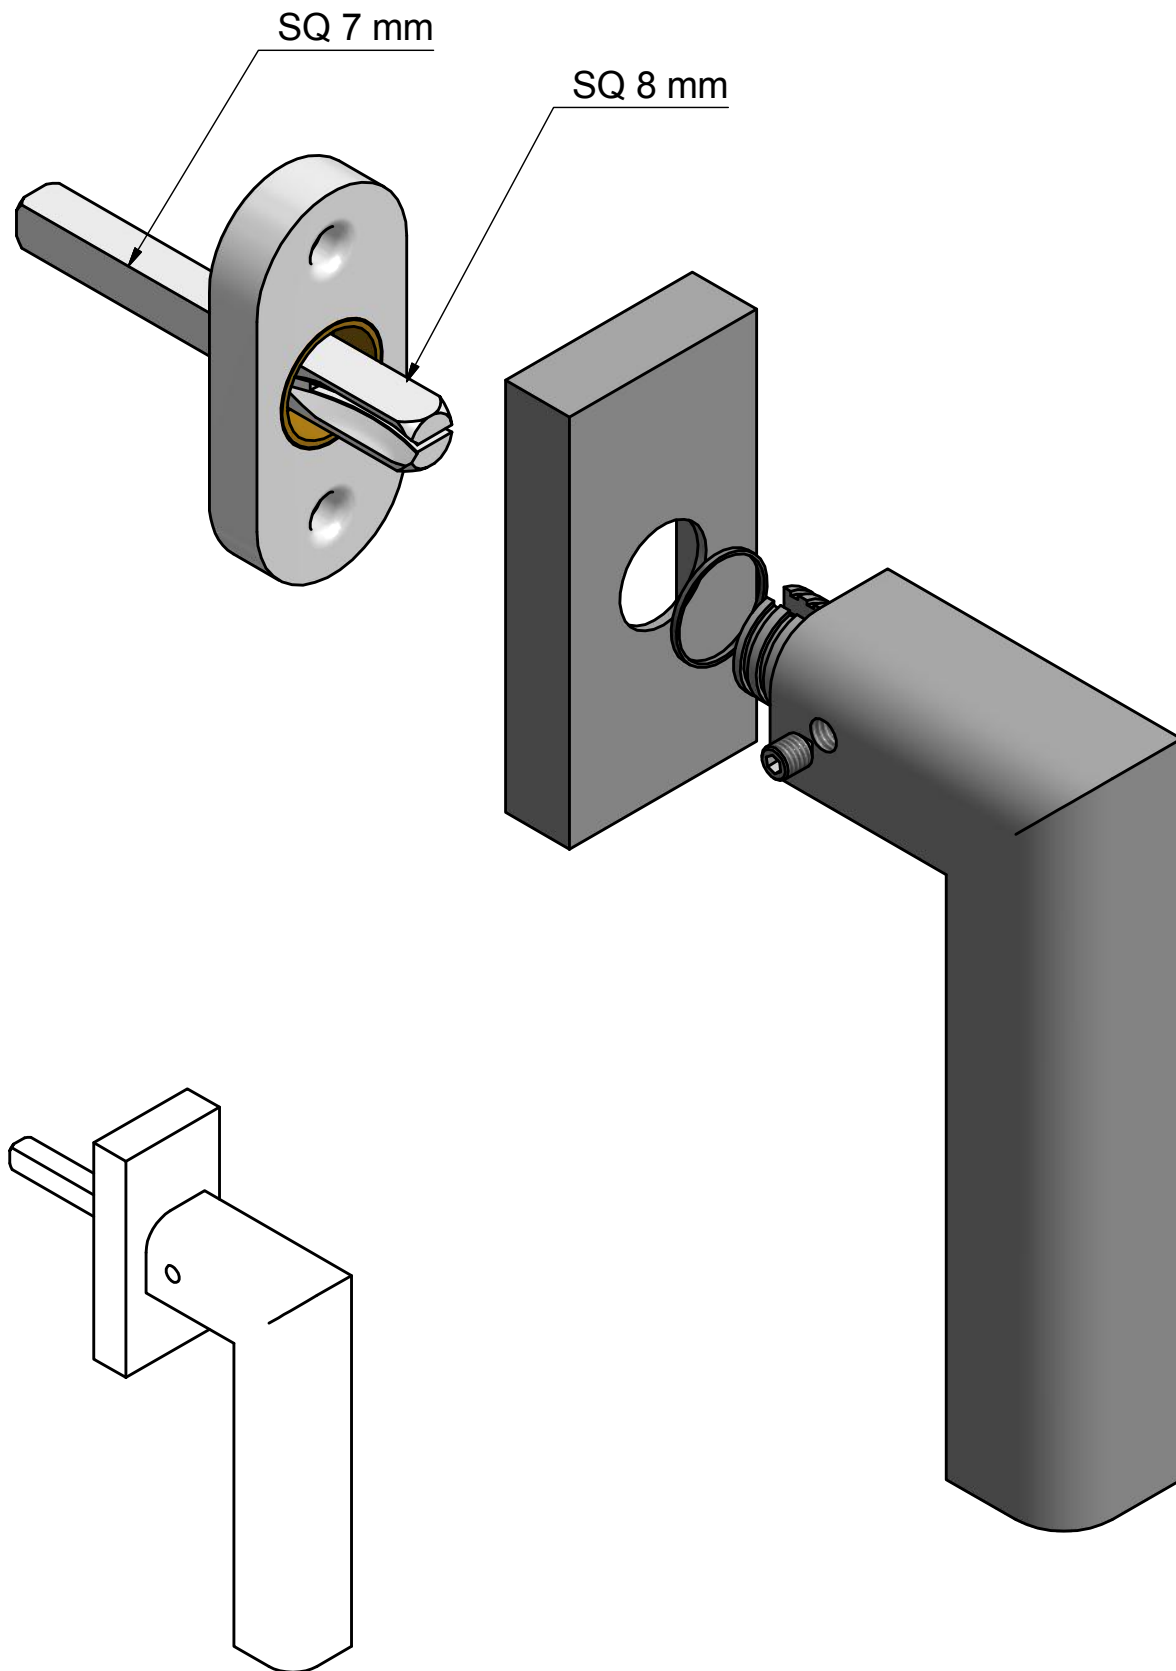

PBL23-DK

non-locking tilt and turn
window handle
stainless steel

FORMANI [®]		Part number:	
		Description:	
Doc no.:	2703D008 PBL23 DK V02.dwg	PBL23-DK	Format:
Drawn by:	Christian Brimbois		Creation date:
Distributed by Two Tease Architectural Hardware info@twotease.com.au www.twotease.com.au		A3	

PBL23-DKLOCK

locking tilt and
turn window handle

FORMANI [®]		Part number:	
		Description:	
Doc no.:	2703D027 PBL23DKLOCK V01.dwg	PBL23-DKLOCK	Format:
Drawn by:	Christian		Creation date:
Distributed by Two Tease Architectural Hardware info@twotease.com.au www.twotease.com.au			