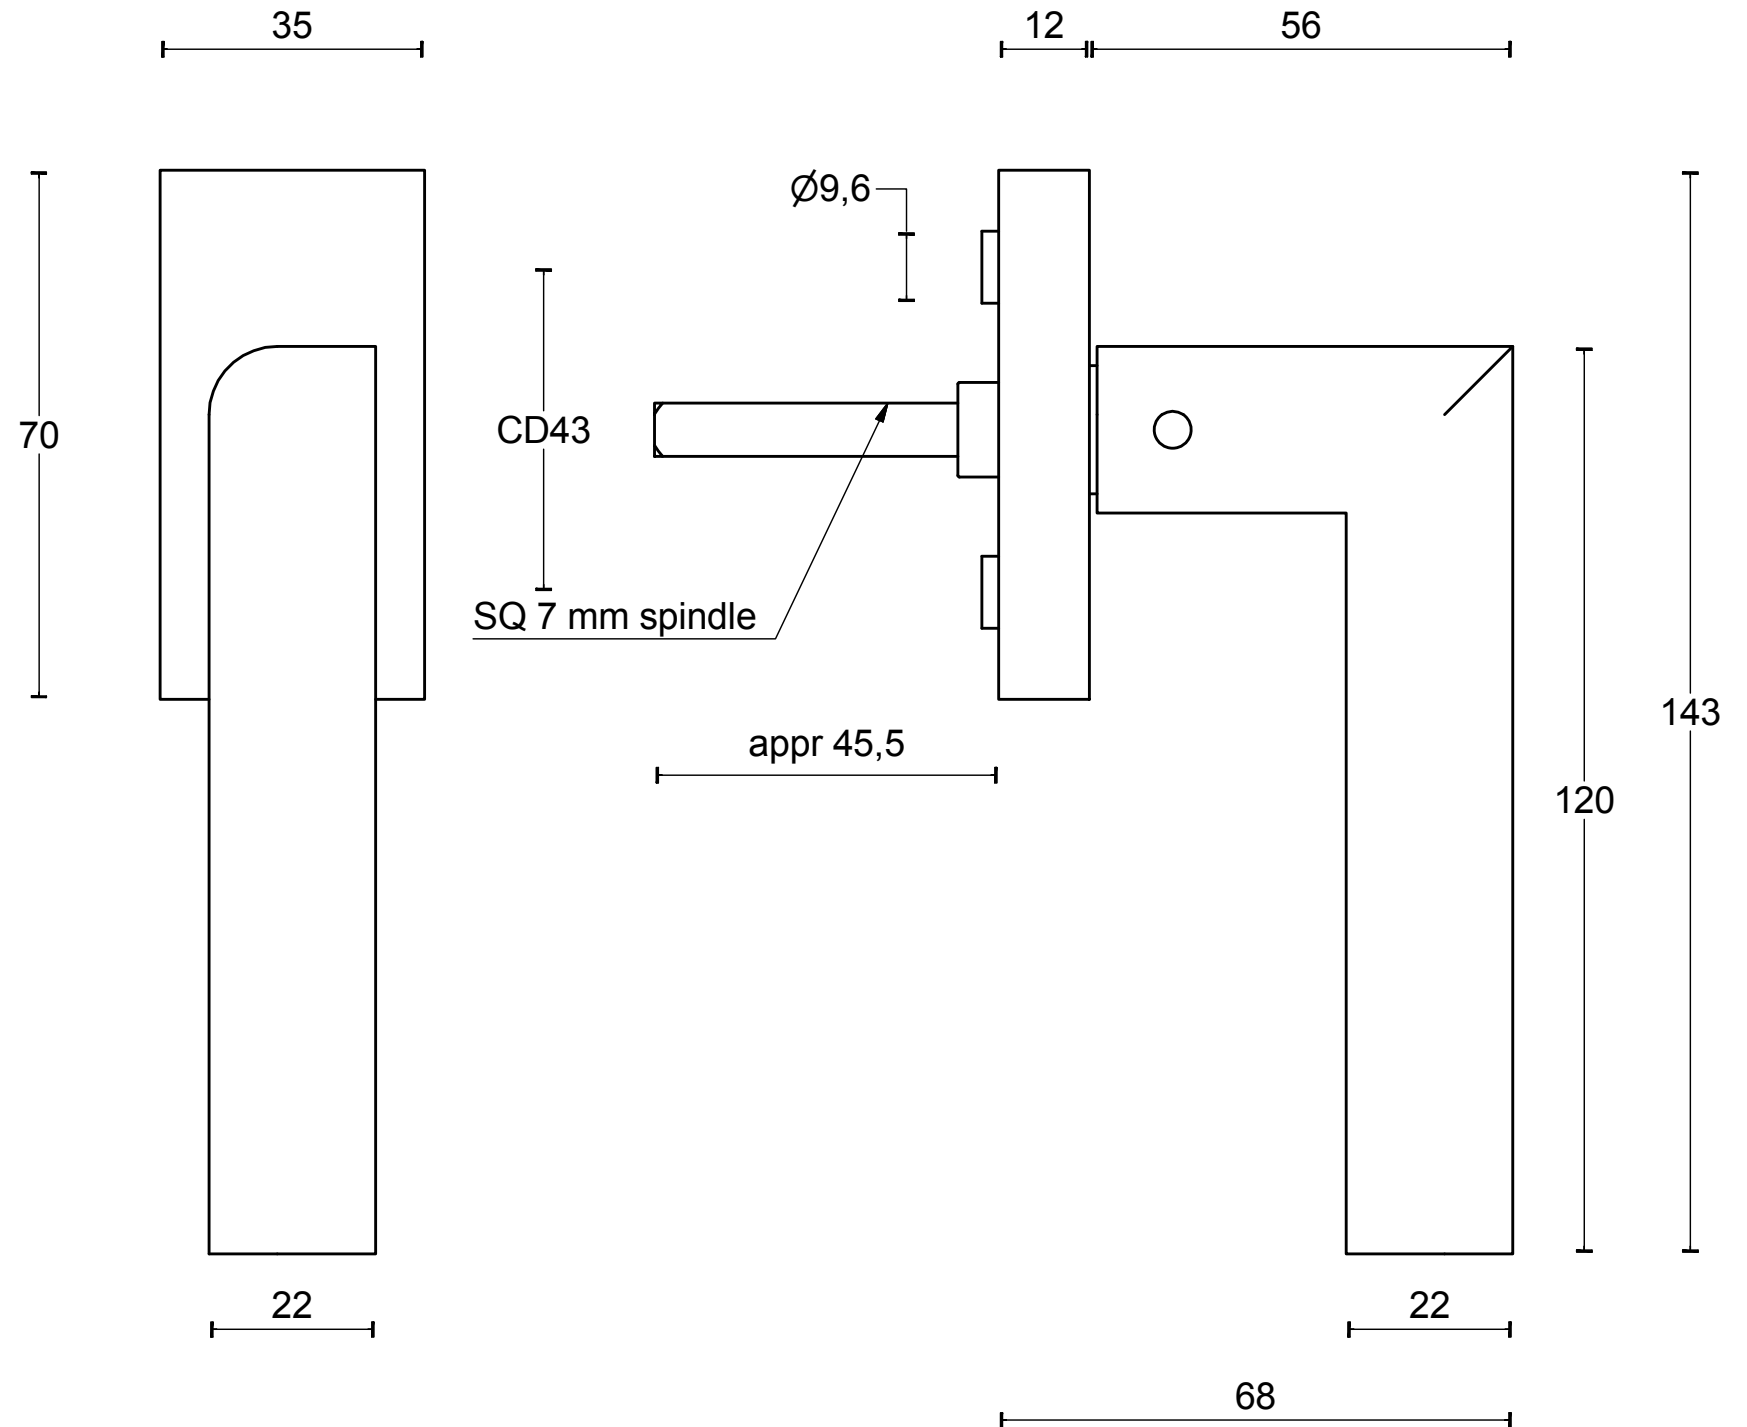

PBL23-DK

non-locking tilt and turn
window handle
stainless steel

FORMANI [®]		Part number:	
		Description:	
Doc no.:	2703D008 PBL23 DK V02.dwg	PBL23-DK	Format:
Drawn by:	Christian Brimbois		Creation date:
Distributed by Two Tease Architectural Hardware info@twotease.com.au www.twotease.com.au		A3	

PBL23-DKLOCK

locking tilt and
turn window handle

FORMANI [®]		Part number:	
		Description:	
Doc no.:	2703D027 PBL23DKLOCK V01.dwg	PBL23-DKLOCK	Format:
Drawn by:	Christian		Creation date:
Distributed by Two Tease Architectural Hardware info@twotease.com.au www.twotease.com.au			