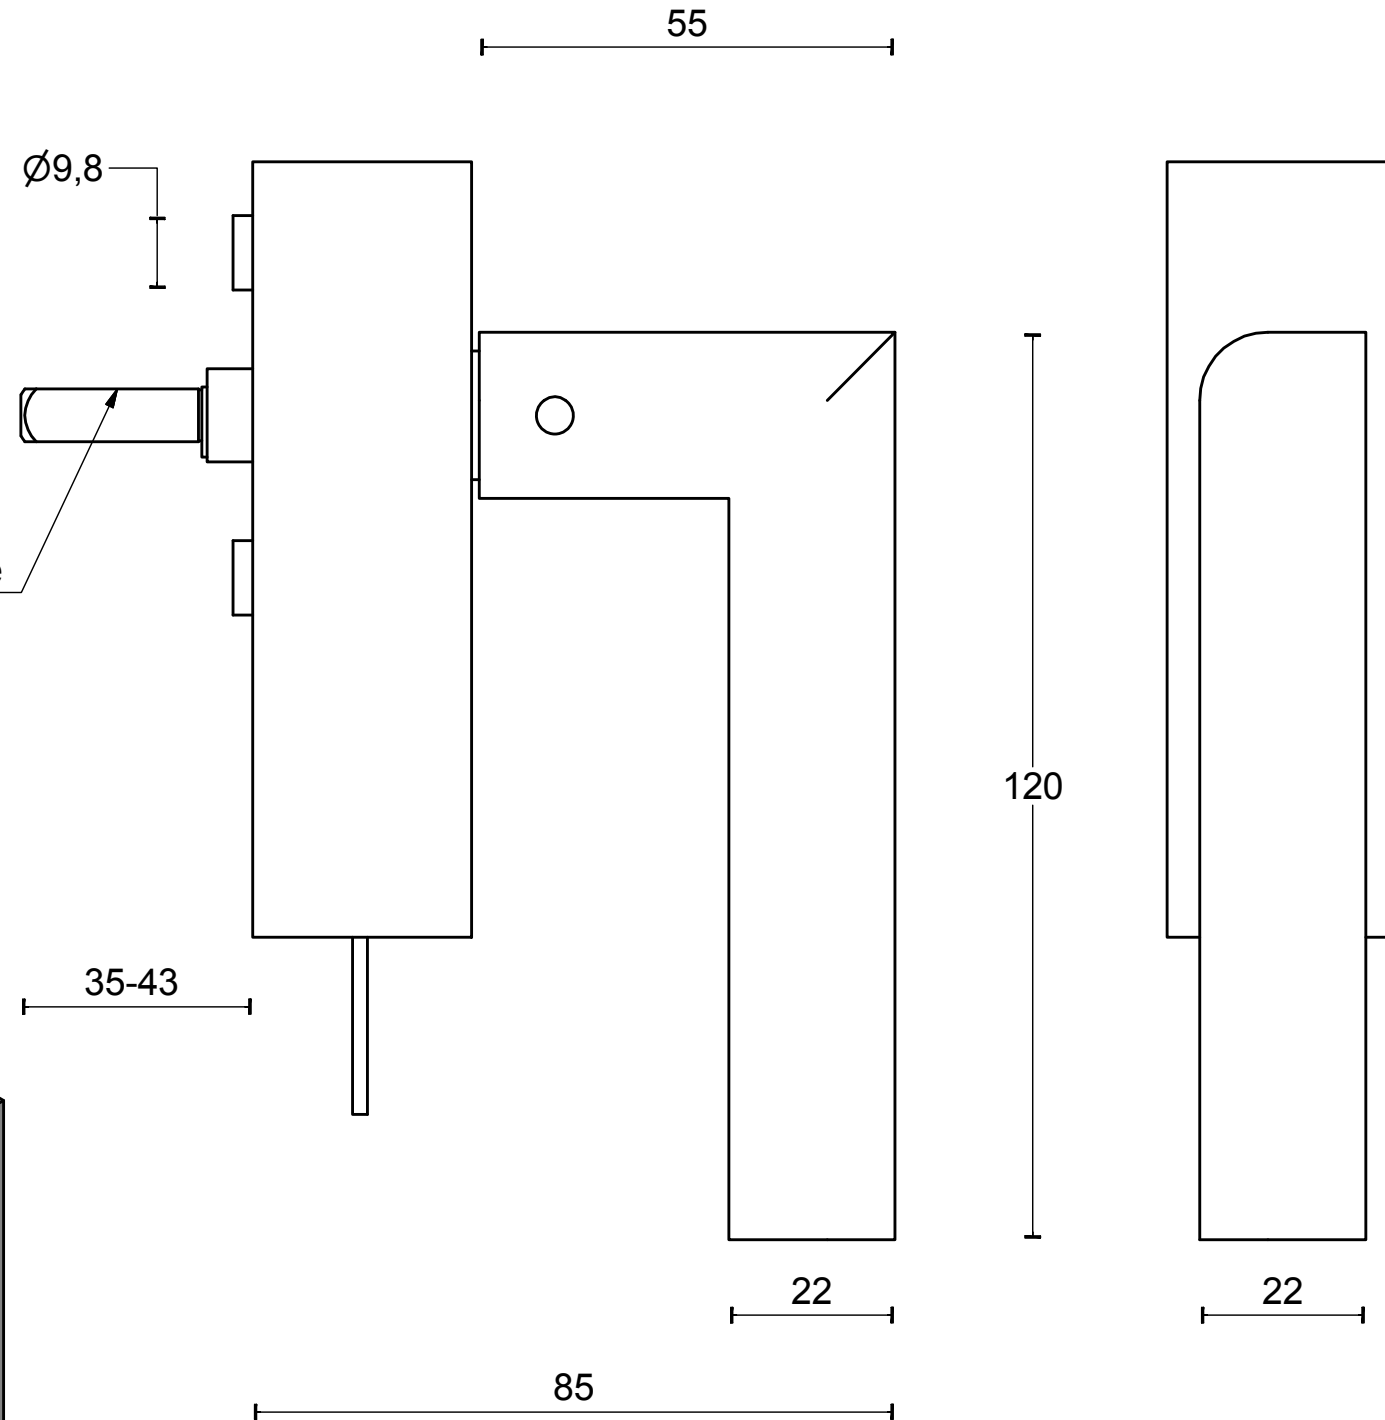

PBL23-DK

non-locking tilt and turn
window handle
stainless steel

FORMANI [®]		Part number:	
		Description:	
Doc no.:	2703D008 PBL23 DK V02.dwg	PBL23-DK	Format:
Drawn by:	Christian Brimbois		Creation date:
Distributed by Two Tease Architectural Hardware info@twotease.com.au www.twotease.com.au		A3	

PBL23-DKLOCK

locking tilt and
turn window handle

FORMANI [®]		Part number:	
		Description:	
Doc no.:	2703D027 PBL23DKLOCK V01.dwg	PBL23-DKLOCK	Format:
Drawn by:	Christian		Creation date:
Distributed by Two Tease Architectural Hardware info@twotease.com.au www.twotease.com.au			