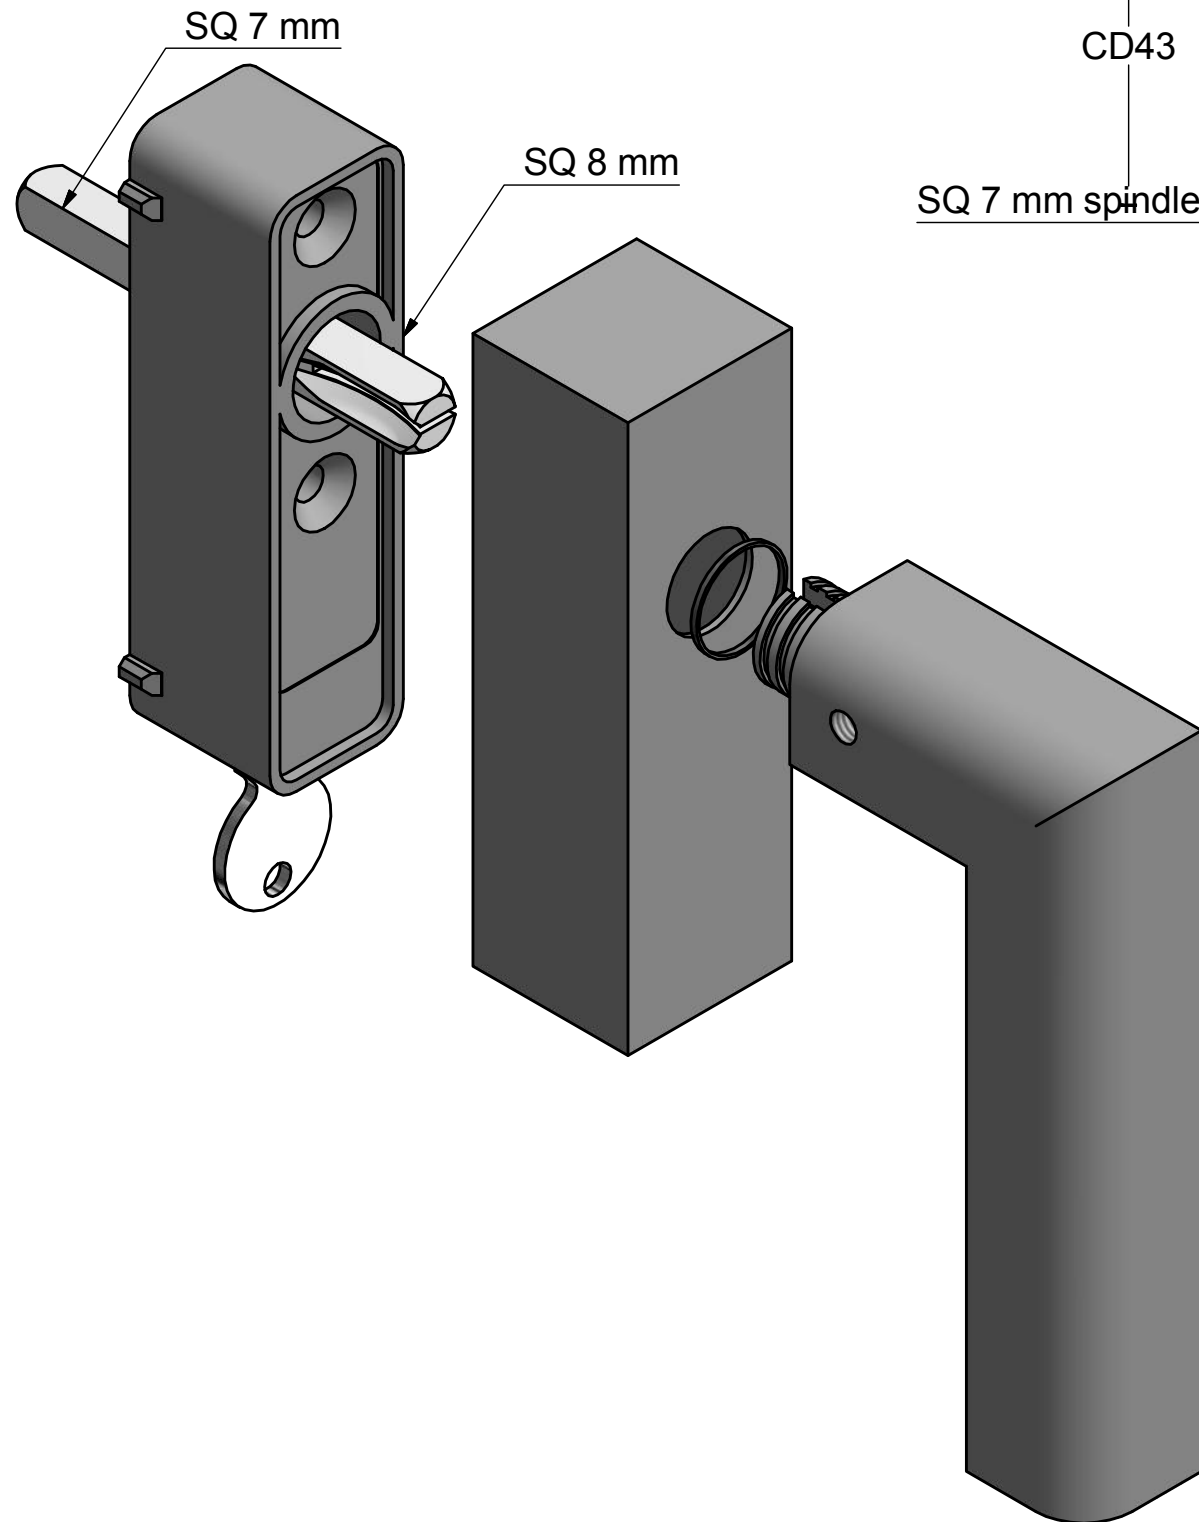

PBL23-DK

non-locking tilt and turn
window handle
stainless steel

FORMANI [®]		Part number:	
		Description:	
Doc no.:	2703D008 PBL23 DK V02.dwg	PBL23-DK	Format:
Drawn by:	Christian Brimbois		Creation date:
Distributed by Two Tease Architectural Hardware info@twotease.com.au www.twotease.com.au		A3	

PBL23-DKLOCK

locking tilt and
turn window handle

FORMANI [®]		Part number:	
		Description:	
Doc no.:	2703D027 PBL23DKLOCK V01.dwg	PBL23-DKLOCK	Format:
Drawn by:	Christian		Creation date:
Distributed by Two Tease Architectural Hardware info@twotease.com.au www.twotease.com.au			