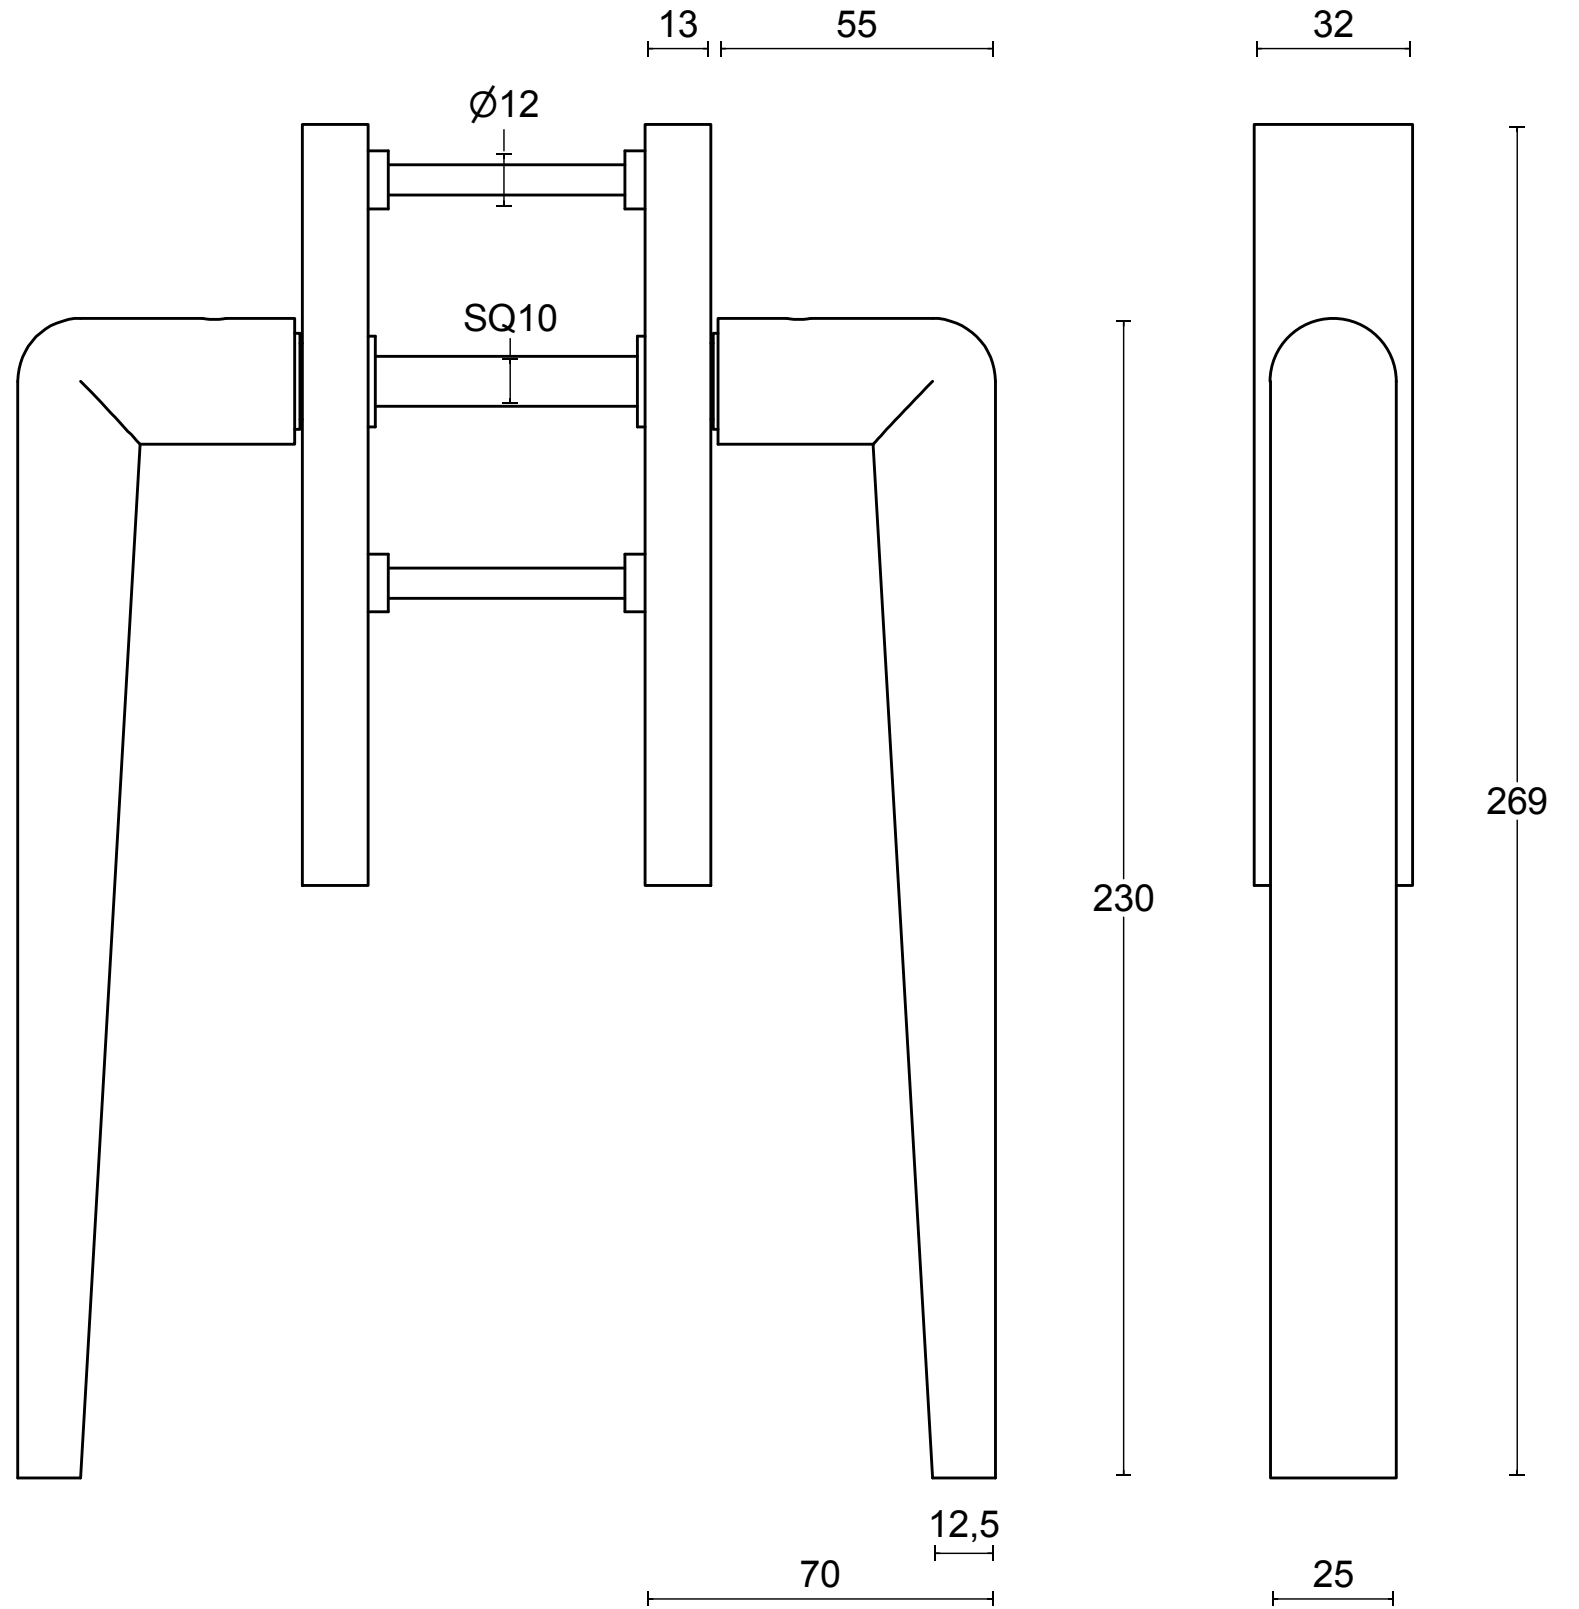

PBI230

single solid internal lift-up sliding door handle with external flush pull stainless steel

T | TWO TEASE
ARCHITECTURAL HARDWARE

FORMANI®		Part number:	
		Description:	
Doc no.: 3601Z001 PBI230 V01.dwg	Drawn by: Wouter Kuipers	Creation date: 5-12-2018	PBI230
Distributed by Two Tease Architectural Hardware info@twotease.com.au www.twotease.com.au			

PBI230PA

pair of solid lift-up
door handle
stainless steel

T | TWO TEASE
ARCHITECTURAL HARDWARE

<h1>FORMANI®</h1>		Part number:	
		<h2>PBI230PA</h2>	
Doc no.: 3601Z001 PBI230PA V01.dwg	Description:		
Drawn by: Wouter Kuipers	Creation date: 5-12-2018	<h2>A3</h2>	
Distributed by Two Tease Architectural Hardware info@twotease.com.au www.twotease.com.au			