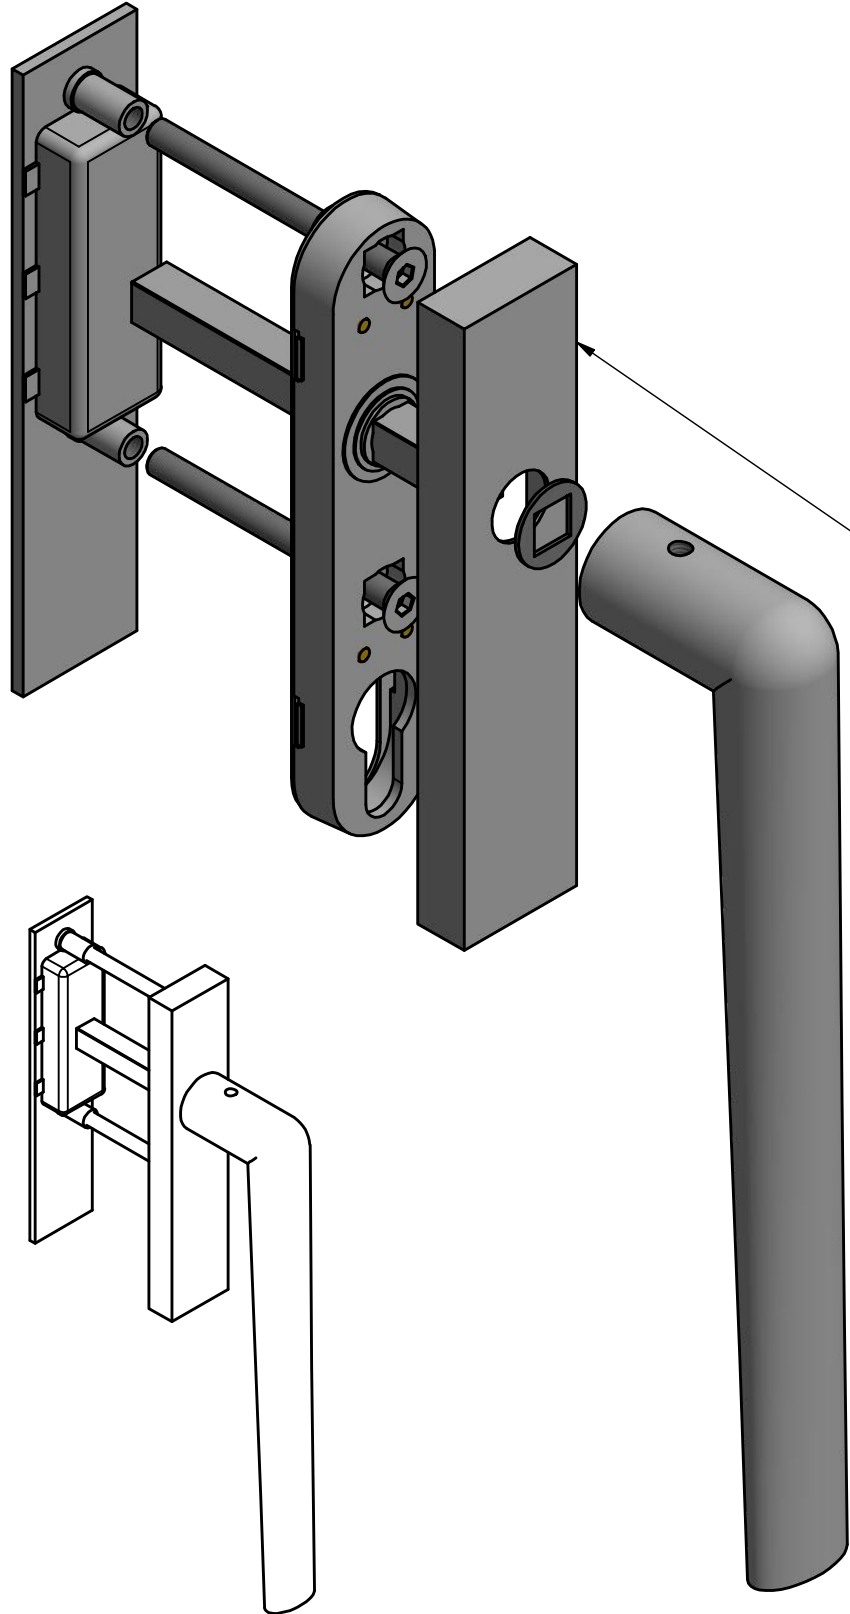

PBI230

single solid internal lift-up sliding door handle with external flush pull stainless steel

T | TWO TEASE
ARCHITECTURAL HARDWARE

FORMANI®		Part number:	
		Description:	
Doc no.: 3601Z001 PBI230 V01.dwg	Drawn by: Wouter Kuipers	Creation date: 5-12-2018	PBI230
Distributed by Two Tease Architectural Hardware info@twotease.com.au www.twotease.com.au			

PBI230PA

pair of solid lift-up
door handle
stainless steel

T | TWO TEASE
ARCHITECTURAL HARDWARE

<h1>FORMANI®</h1>		Part number:	
		<h2>PBI230PA</h2>	
Doc no.: 3601Z001 PBI230PA V01.dwg	Description:		
Drawn by: Wouter Kuipers	Creation date: 5-12-2018	<h2>A3</h2>	
Distributed by Two Tease Architectural Hardware info@twotease.com.au www.twotease.com.au			