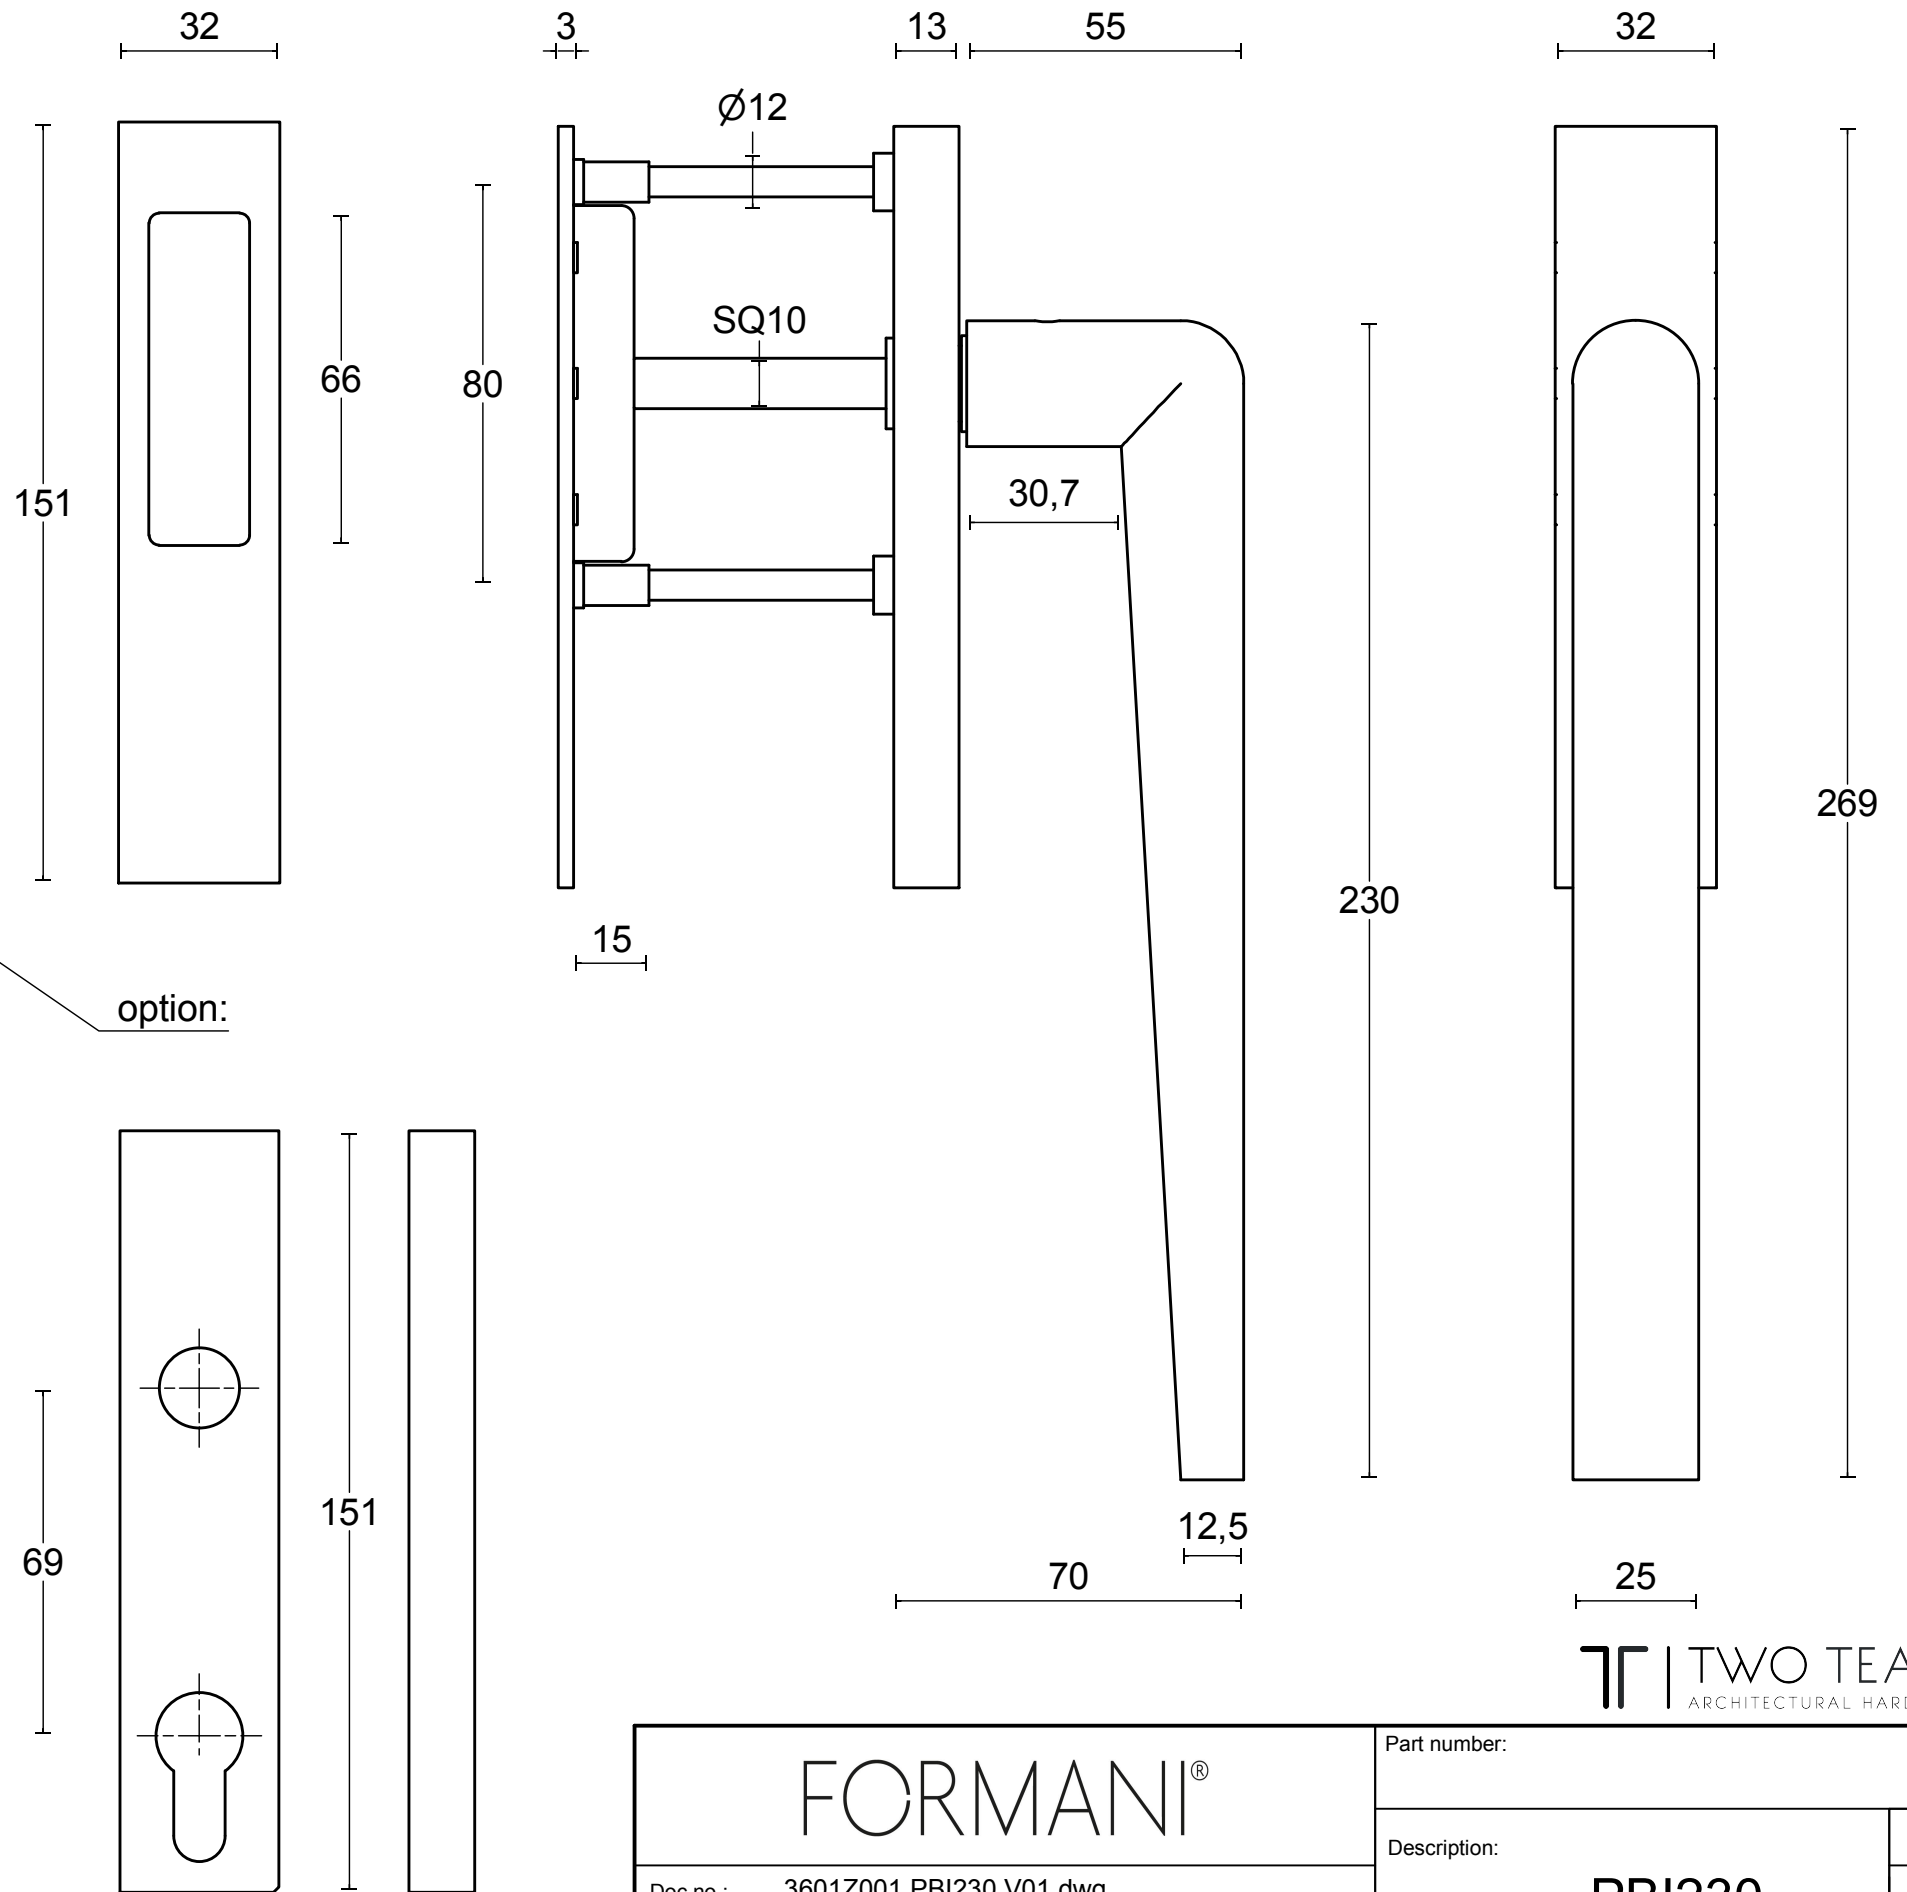

PBI230

single solid internal lift-up sliding door handle with external flush pull stainless steel

T | TWO TEASE
ARCHITECTURAL HARDWARE

FORMANI®		Part number:	
		Description:	
Doc no.: 3601Z001 PBI230 V01.dwg	Drawn by: Wouter Kuipers	Creation date: 5-12-2018	PBI230
Distributed by Two Tease Architectural Hardware info@twotease.com.au www.twotease.com.au			

PBI230PA

pair of solid lift-up
door handle
stainless steel

T | TWO TEASE
ARCHITECTURAL HARDWARE

<h1>FORMANI®</h1>		Part number:	
		<h2>PBI230PA</h2>	
Doc no.: 3601Z001 PBI230PA V01.dwg	Description:		
Drawn by: Wouter Kuipers	Creation date: 5-12-2018	<h2>A3</h2>	
Distributed by Two Tease Architectural Hardware info@twotease.com.au www.twotease.com.au			