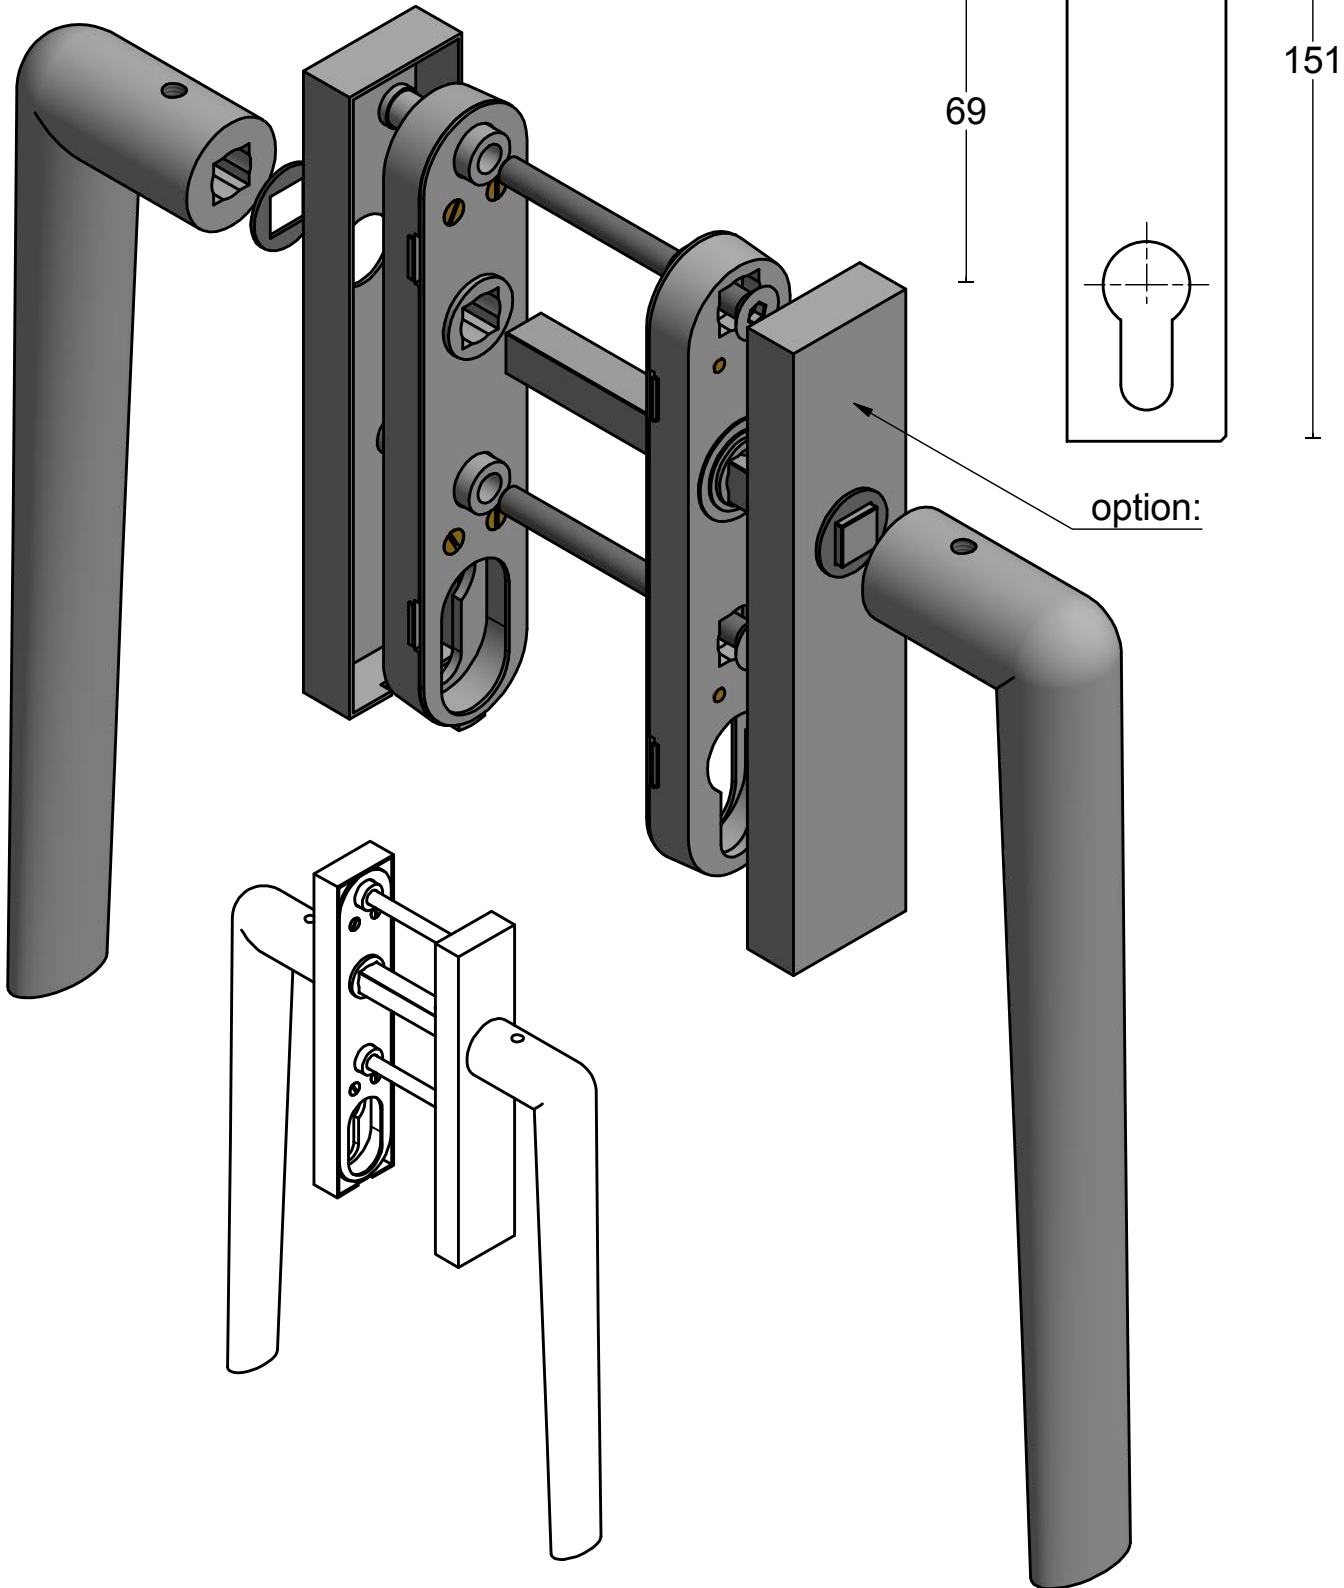

PBI230

single solid internal lift-up sliding door handle with external flush pull stainless steel

T | TWO TEASE
ARCHITECTURAL HARDWARE

FORMANI®		Part number:	
		Description:	
Doc no.: 3601Z001 PBI230 V01.dwg	Drawn by: Wouter Kuipers	Creation date: 5-12-2018	PBI230
Distributed by Two Tease Architectural Hardware info@twotease.com.au www.twotease.com.au			

PBI230PA

pair of solid lift-up
door handle
stainless steel

T | TWO TEASE
ARCHITECTURAL HARDWARE

<h1>FORMANI®</h1>		Part number:	
		<h2>PBI230PA</h2>	
Doc no.: 3601Z001 PBI230PA V01.dwg	Description:		
Drawn by: Wouter Kuipers	Creation date: 5-12-2018	<h2>A3</h2>	
Distributed by Two Tease Architectural Hardware info@twotease.com.au www.twotease.com.au			