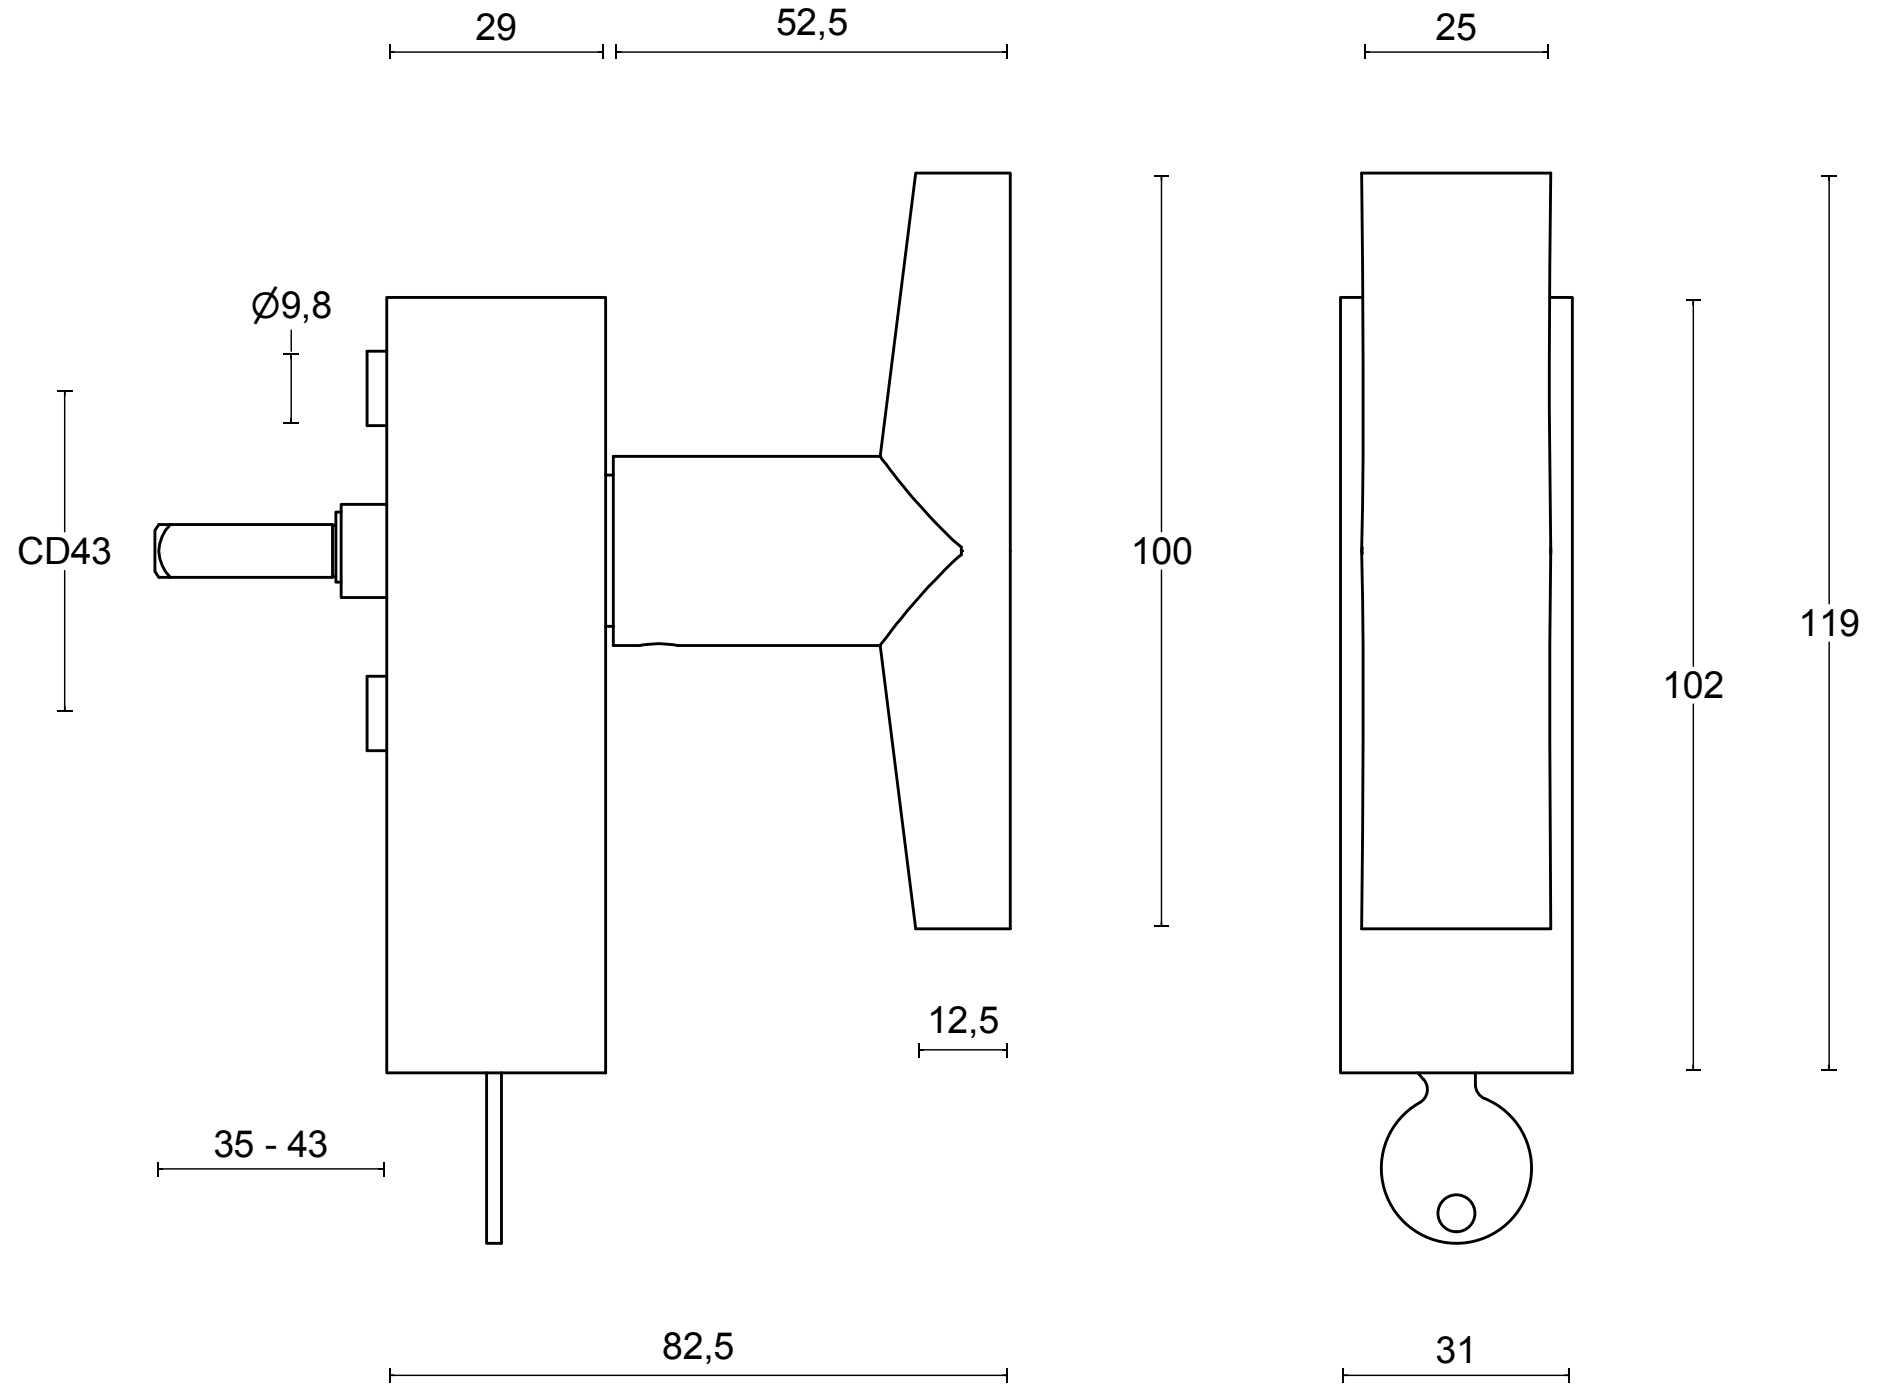

# PBI103-DK

non-locking tilt and turn  
window handle  
stainless steel

<b>FORMANI<sup>®</sup></b>		Part number:	
		<b>PBI103-DK</b>	
Doc no.: 3603D004 PBI103DK V02.dwg	Description:		
Drawn by: Christian Brimbois	Creation date: 12-2-2019	<b>A3</b>	
Distributed by Two Tease Architectural Hardware   info@twotease.com.au   www.twotease.com.au			

# PBI103-DKLOCK

locking tilt and turn  
window handle  
stainless steel

<b>FORMANI</b> <sup>®</sup>		Part number:	
		Description:	
Doc no.:	3603D023 PBI103DKLOCK V02.dwg	<b>PBI103-DKLOCK</b>	Format:
Drawn by:	Christian Brimbois		Creation date:
Distributed by Two Tease Architectural Hardware   info@twotease.com.au   www.twotease.com.au		<b>A3</b>	