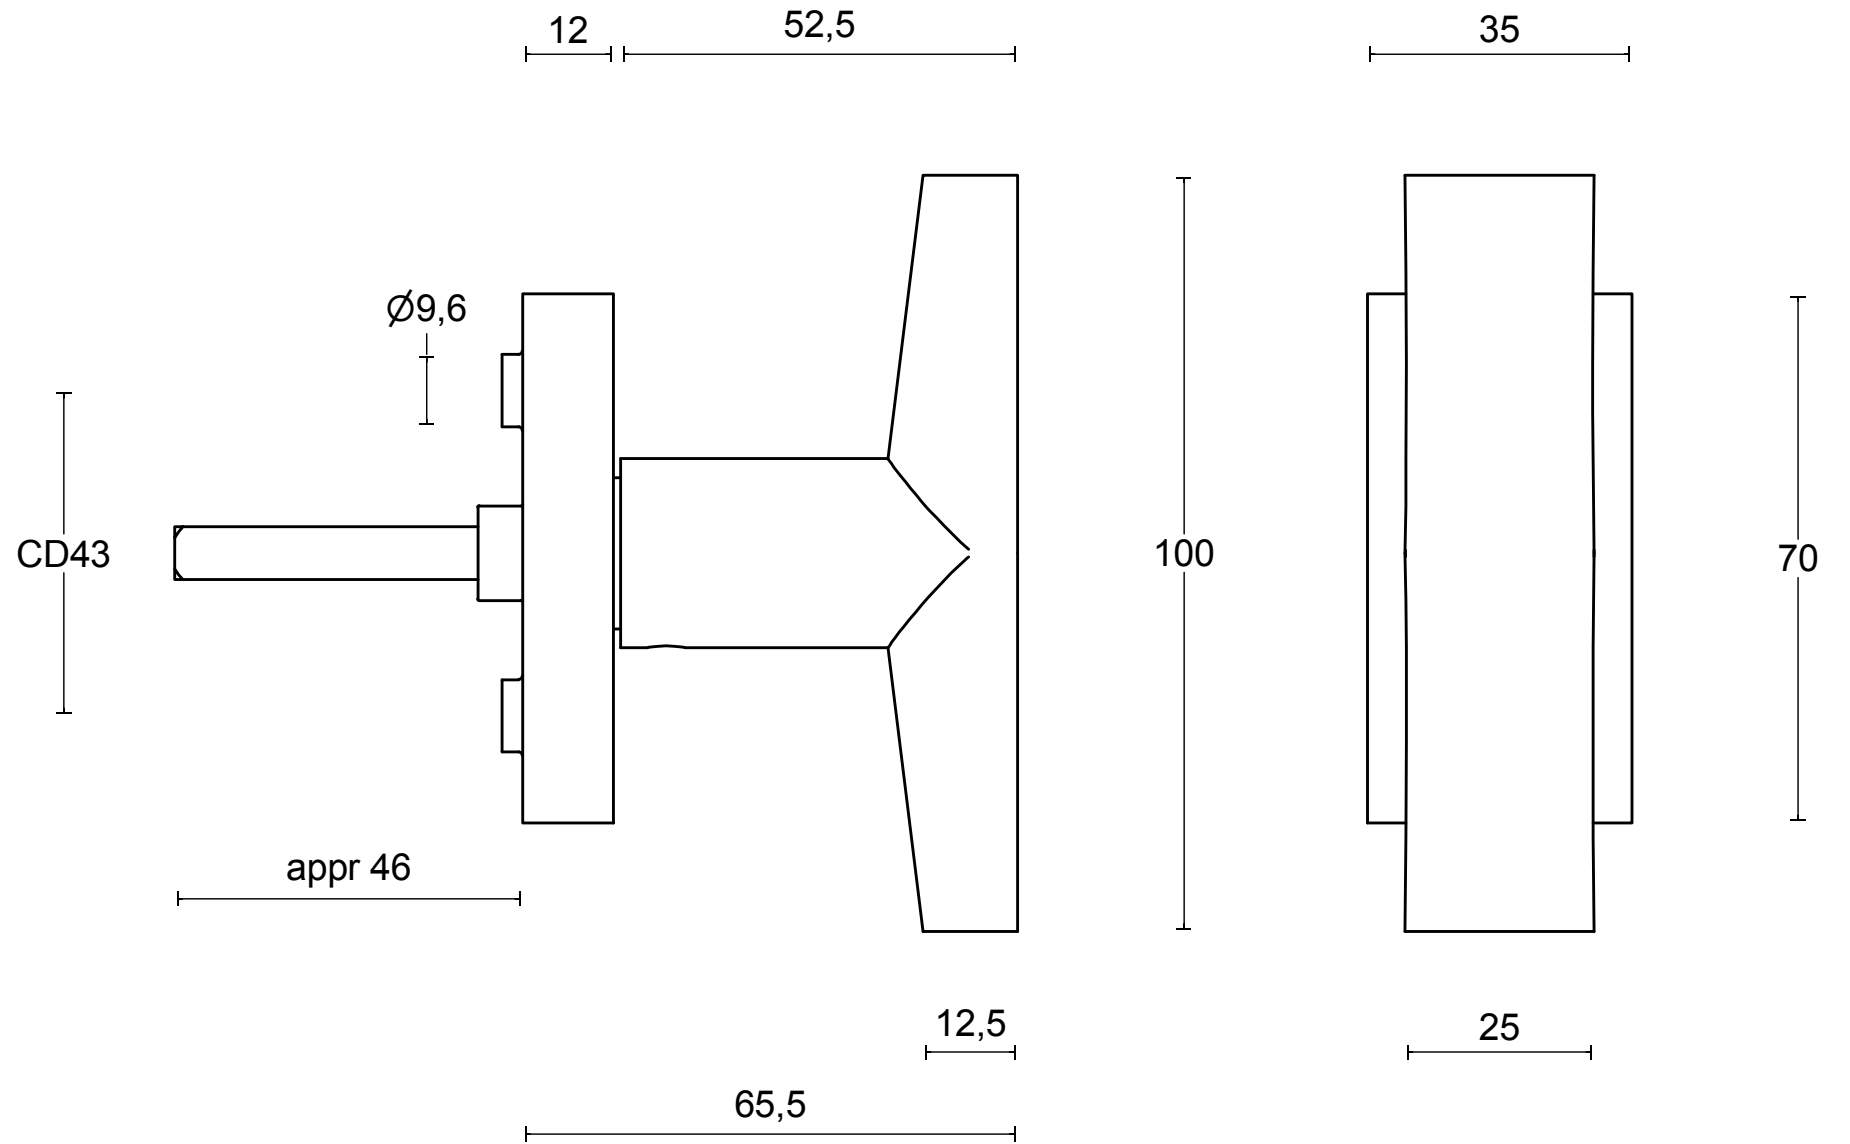

# PBI103-DK

non-locking tilt and turn  
window handle  
stainless steel

<b>FORMANI<sup>®</sup></b>		Part number:	
		<b>PBI103-DK</b>	
Doc no.: 3603D004 PBI103DK V02.dwg	Description:		
Drawn by: Christian Brimbois	Creation date: 12-2-2019	<b>A3</b>	
Distributed by Two Tease Architectural Hardware   info@twotease.com.au   www.twotease.com.au			

# PBI103-DKLOCK

locking tilt and turn  
window handle  
stainless steel

<b>FORMANI</b> <sup>®</sup>		Part number:	
		Description:	
Doc no.:	3603D023 PBI103DKLOCK V02.dwg	<b>PBI103-DKLOCK</b>	Format:
Drawn by:	Christian Brimbois		Creation date:
Distributed by Two Tease Architectural Hardware   info@twotease.com.au   www.twotease.com.au		<b>A3</b>	