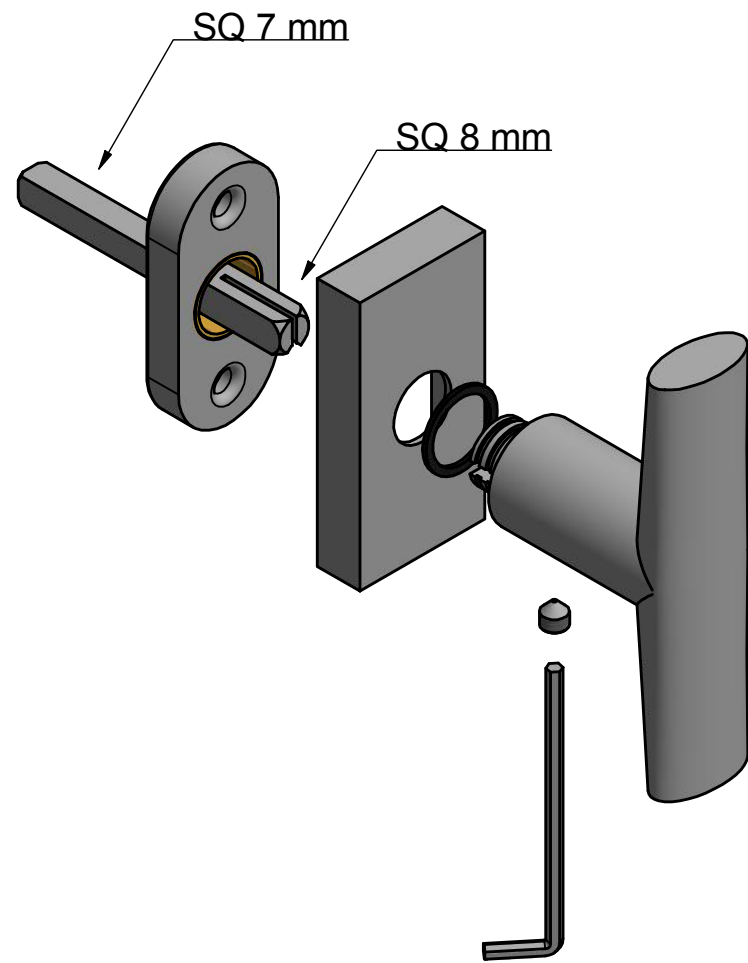

# PBI103-DK

non-locking tilt and turn  
window handle  
stainless steel

<b>FORMANI<sup>®</sup></b>		Part number:	
		<b>PBI103-DK</b>	
Doc no.: 3603D004 PBI103DK V02.dwg	Description:		
Drawn by: Christian Brimbois	Creation date: 12-2-2019	<b>A3</b>	
Distributed by Two Tease Architectural Hardware   info@twotease.com.au   www.twotease.com.au			

# PBI103-DKLOCK

locking tilt and turn  
window handle  
stainless steel

<b>FORMANI</b> <sup>®</sup>		Part number:	
		Description:	
Doc no.:	3603D023 PBI103DKLOCK V02.dwg	<b>PBI103-DKLOCK</b>	Format:
Drawn by:	Christian Brimbois		Creation date:
Distributed by Two Tease Architectural Hardware   info@twotease.com.au   www.twotease.com.au		<b>A3</b>	