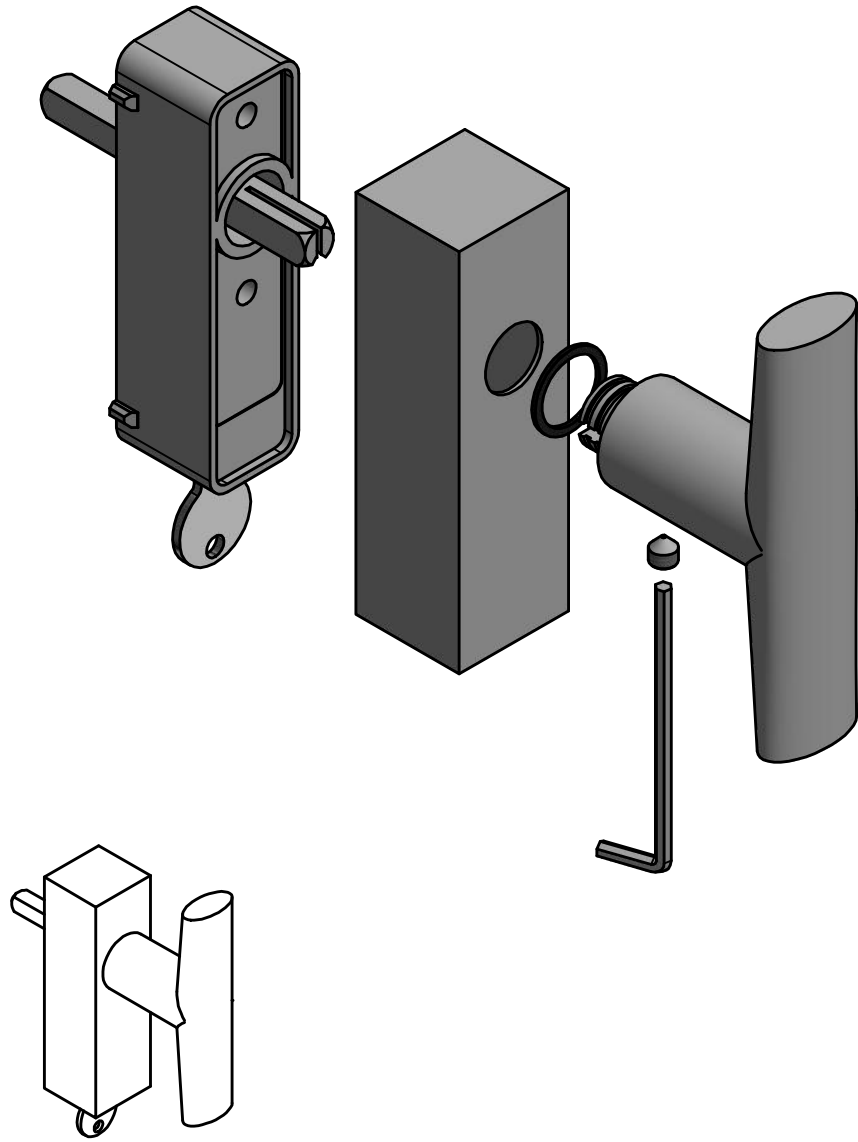

# PBI103-DK

non-locking tilt and turn  
window handle  
stainless steel

<b>FORMANI<sup>®</sup></b>		Part number:	
		<b>PBI103-DK</b>	
Doc no.: 3603D004 PBI103DK V02.dwg	Description:		
Drawn by: Christian Brimbois	Creation date: 12-2-2019	<b>A3</b>	
Distributed by Two Tease Architectural Hardware   info@twotease.com.au   www.twotease.com.au			

# PBI103-DKLOCK

locking tilt and turn  
window handle  
stainless steel

<b>FORMANI</b> <sup>®</sup>		Part number:	
		Description:	
Doc no.:	3603D023 PBI103DKLOCK V02.dwg	<b>PBI103-DKLOCK</b>	Format:
Drawn by:	Christian Brimbois		Creation date:
Distributed by Two Tease Architectural Hardware   info@twotease.com.au   www.twotease.com.au		<b>A3</b>	