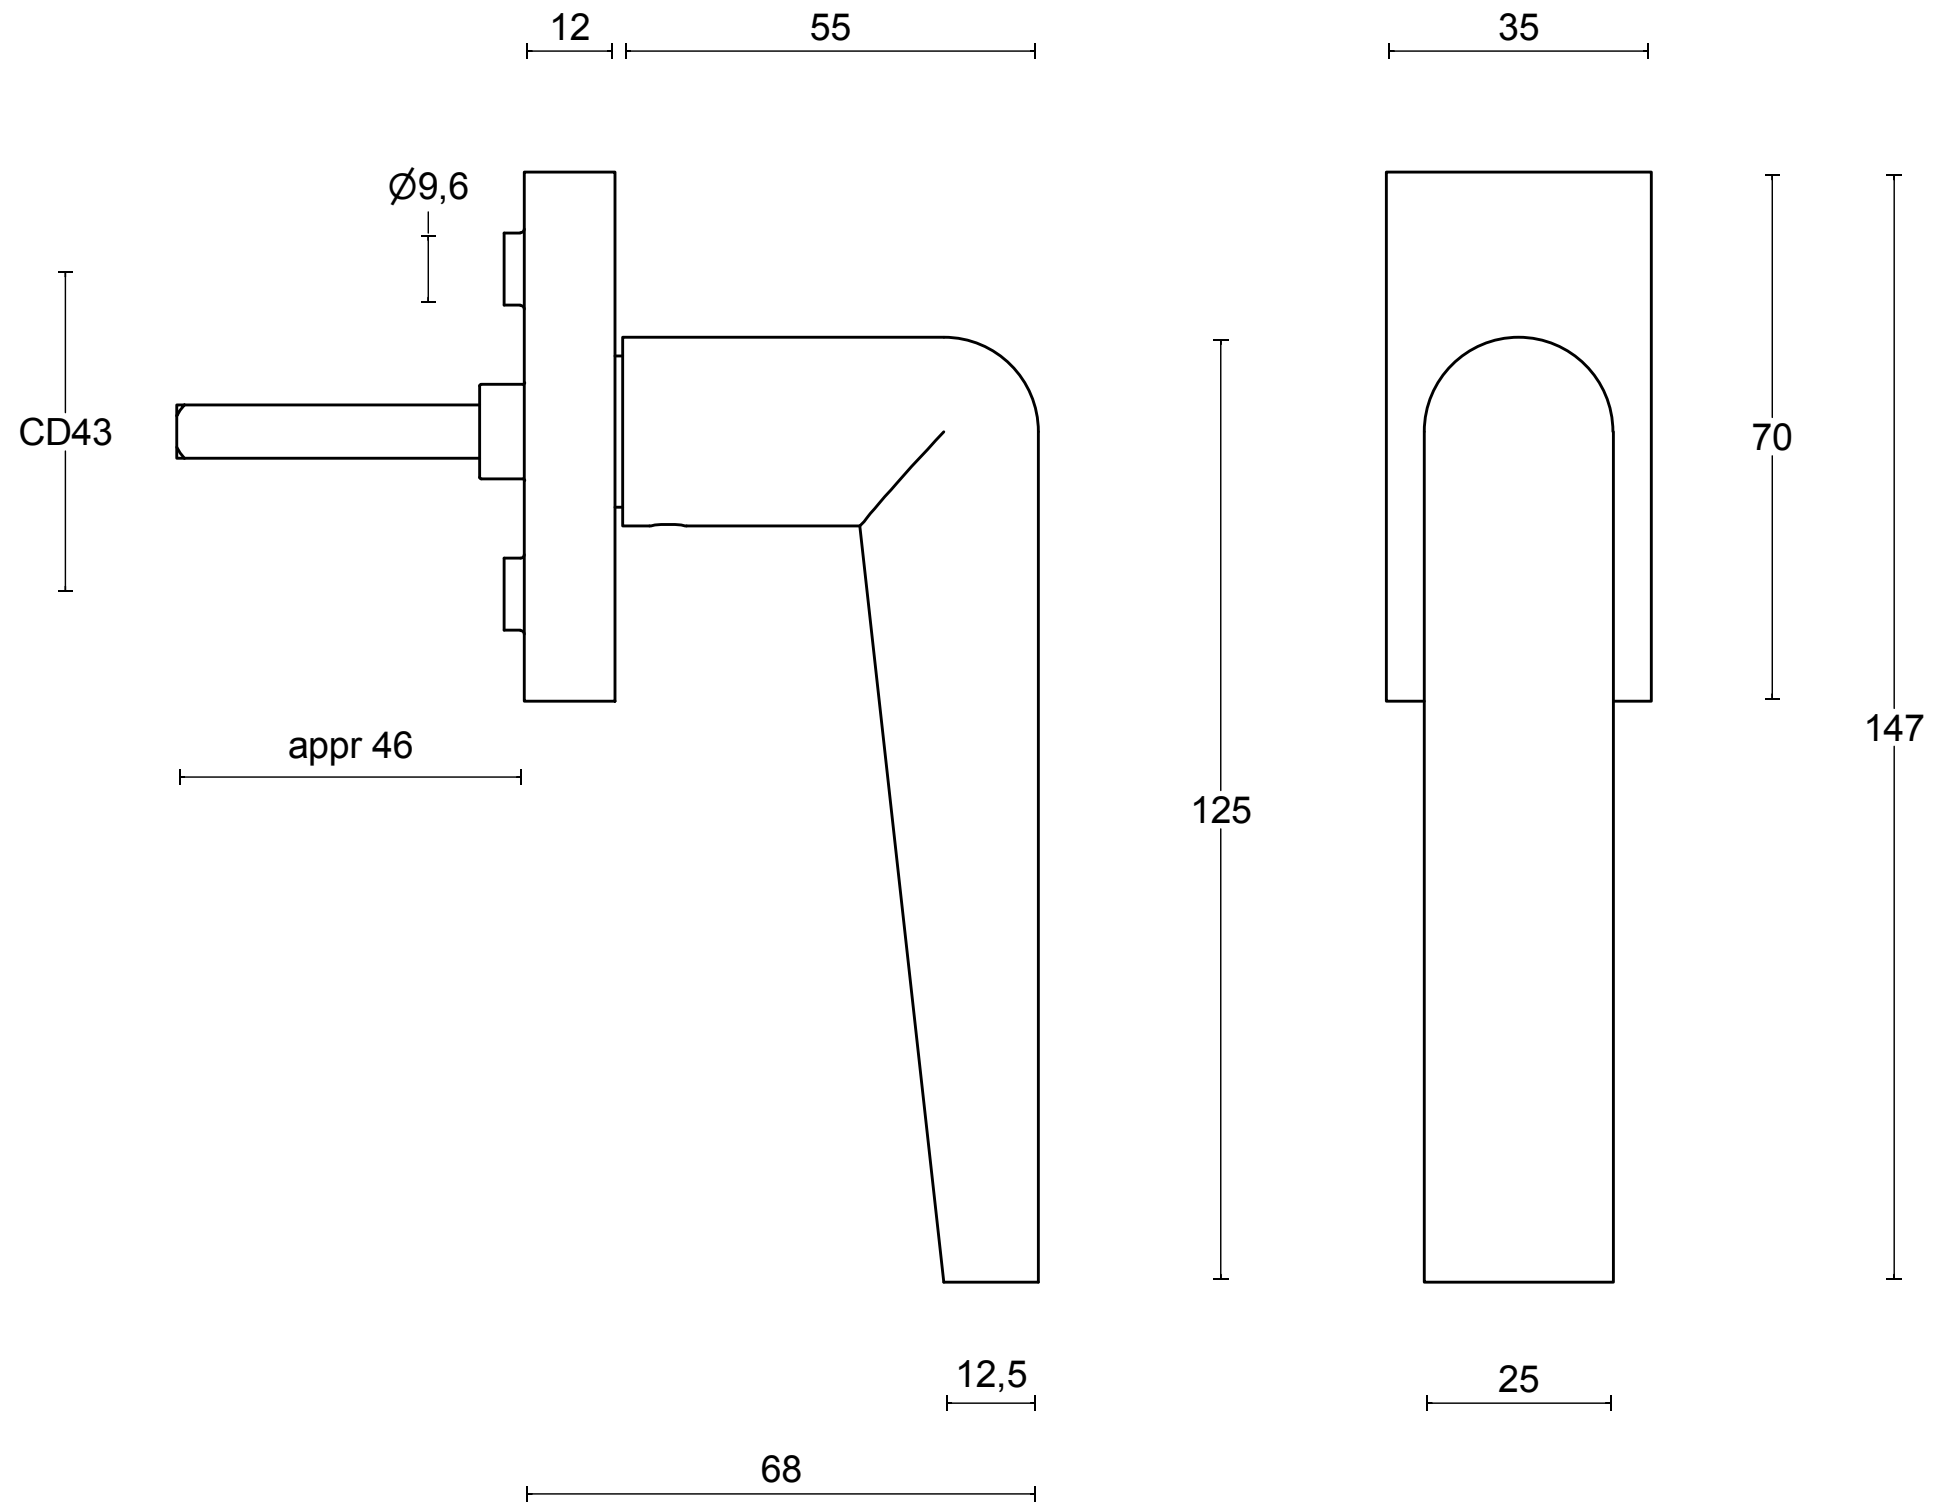

PBI102-DK

non-locking tilt and turn
window handle
stainless steel

FORMANI [®]		Part number:	
		Description:	
Doc no.:	3603D003 PBI102DK V02.dwg	PBI102-DK	Format:
Drawn by:	Christian Brimbois		Creation date:
Distributed by Two Tease Architectural Hardware info@twotease.com.au www.twotease.com.au		A3	

PBI102-DKLOCK

locking tilt and turn
window handle
stainless steel

FORMANI [®]		Part number:	
		Description:	
Doc no.:	3603D022 PBI102DKLOCK V02.dwg	PBI102-DKLOCK	Format:
Drawn by:	Christian Brimbois		Creation date:
Distributed by Two Tease Architectural Hardware info@twotease.com.au www.twotease.com.au		A3	