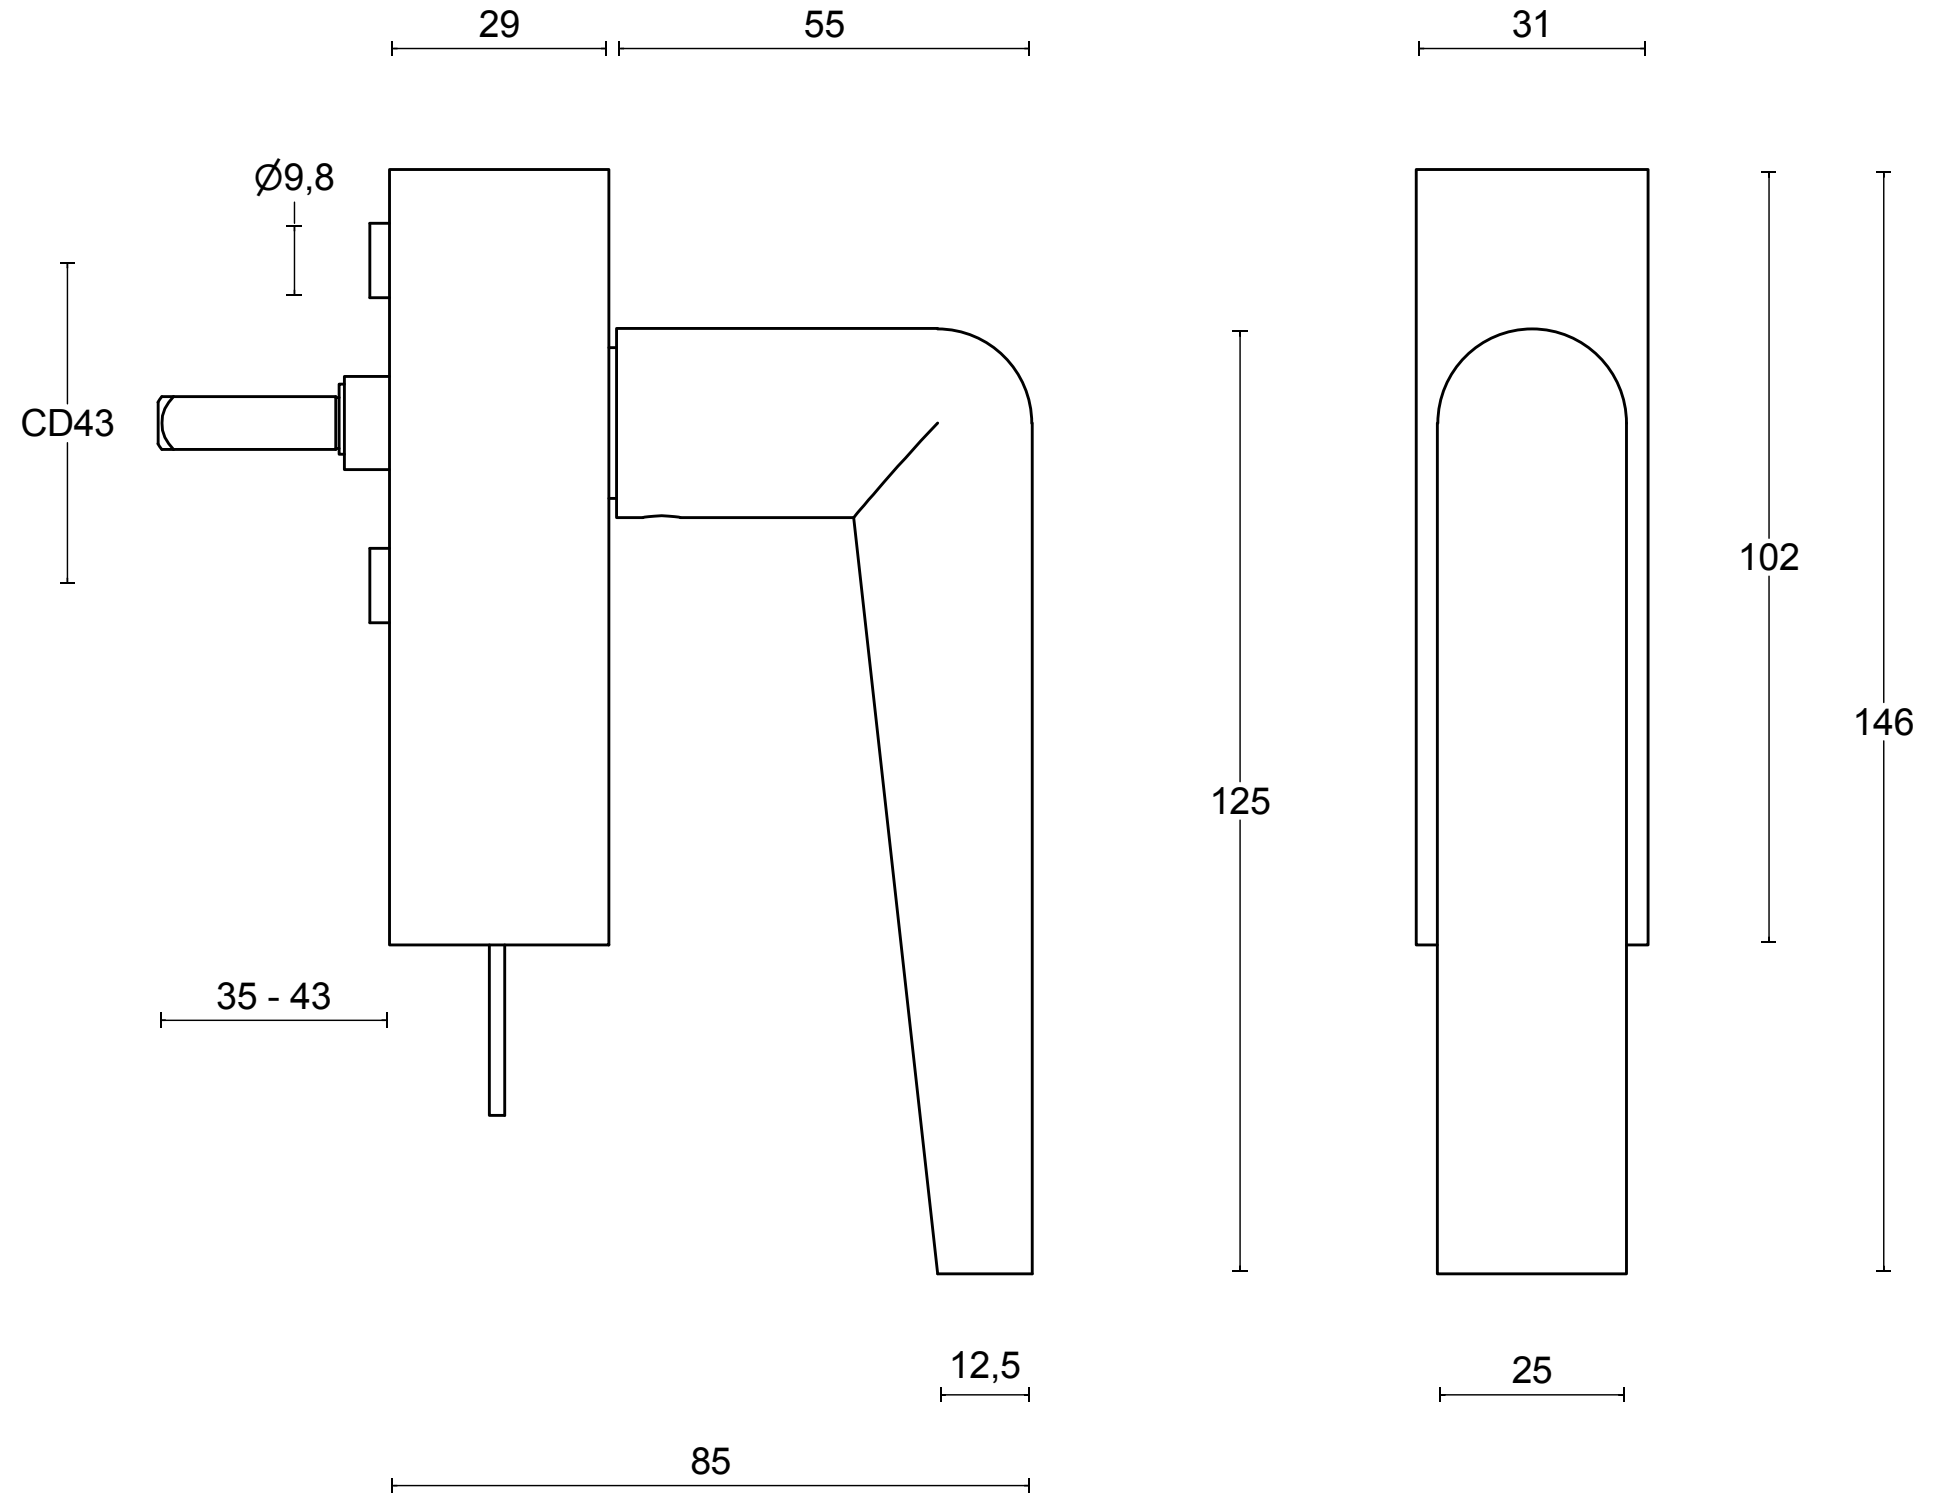

PBI102-DK

non-locking tilt and turn
window handle
stainless steel

FORMANI [®]		Part number:	
		Description:	
Doc no.:	3603D003 PBI102DK V02.dwg	PBI102-DK	Format:
Drawn by:	Christian Brimbois		Creation date:
Distributed by Two Tease Architectural Hardware info@twotease.com.au www.twotease.com.au		A3	

PBI102-DKLOCK

locking tilt and turn
window handle
stainless steel

FORMANI [®]		Part number:	
		Description:	
Doc no.:	3603D022 PBI102DKLOCK V02.dwg	PBI102-DKLOCK	Format:
Drawn by:	Christian Brimbois		Creation date:
Distributed by Two Tease Architectural Hardware info@twotease.com.au www.twotease.com.au		A3	