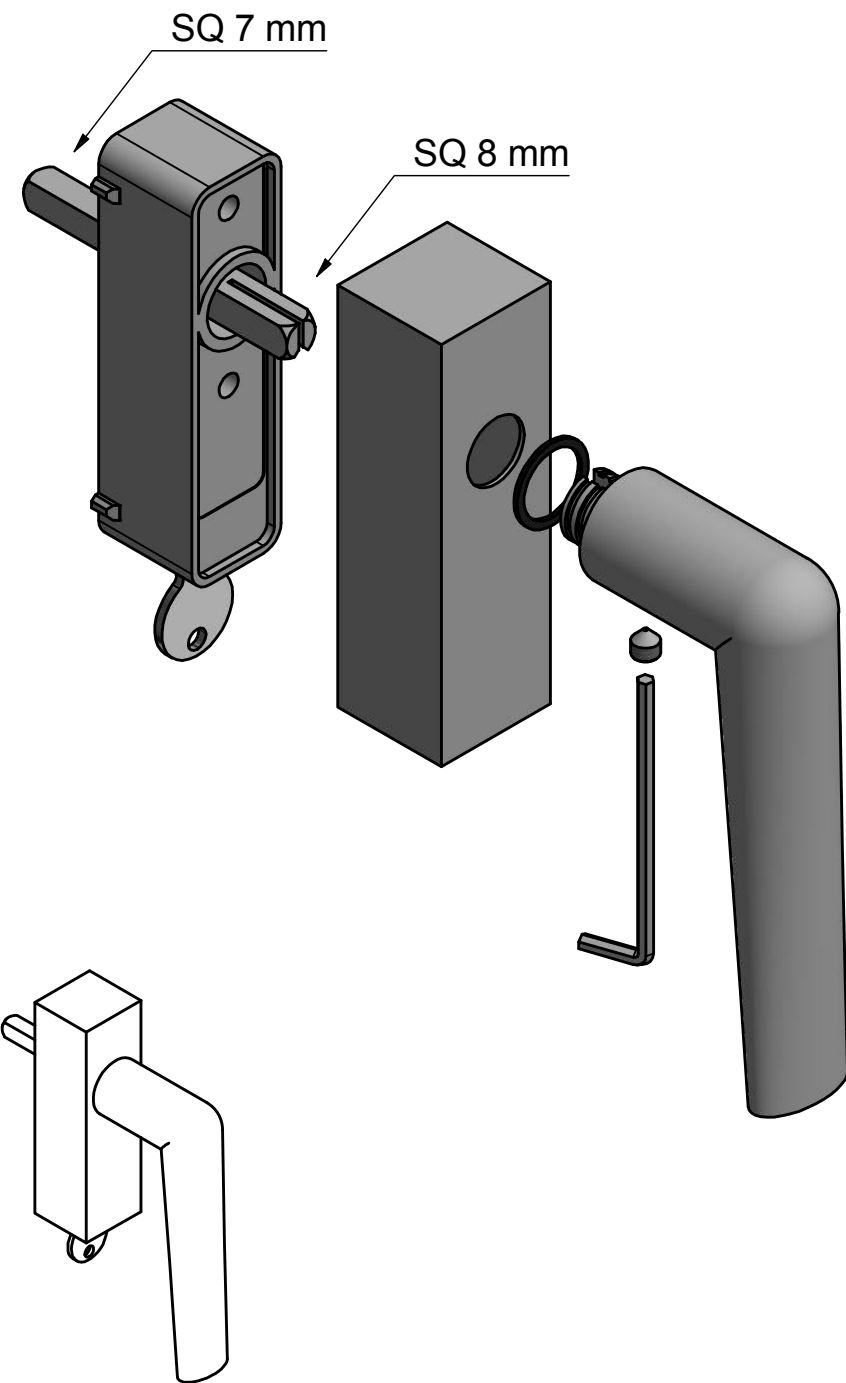

PBI102-DK

non-locking tilt and turn
window handle
stainless steel

FORMANI [®]		Part number:	
		Description:	
Doc no.:	3603D003 PBI102DK V02.dwg	PBI102-DK	Format:
Drawn by:	Christian Brimbois		Creation date:
Distributed by Two Tease Architectural Hardware info@twotease.com.au www.twotease.com.au		A3	

PBI102-DKLOCK

locking tilt and turn
window handle
stainless steel

FORMANI [®]		Part number:	
		Description:	
Doc no.:	3603D022 PBI102DKLOCK V02.dwg	PBI102-DKLOCK	Format:
Drawn by:	Christian Brimbois		Creation date:
Distributed by Two Tease Architectural Hardware info@twotease.com.au www.twotease.com.au		A3	