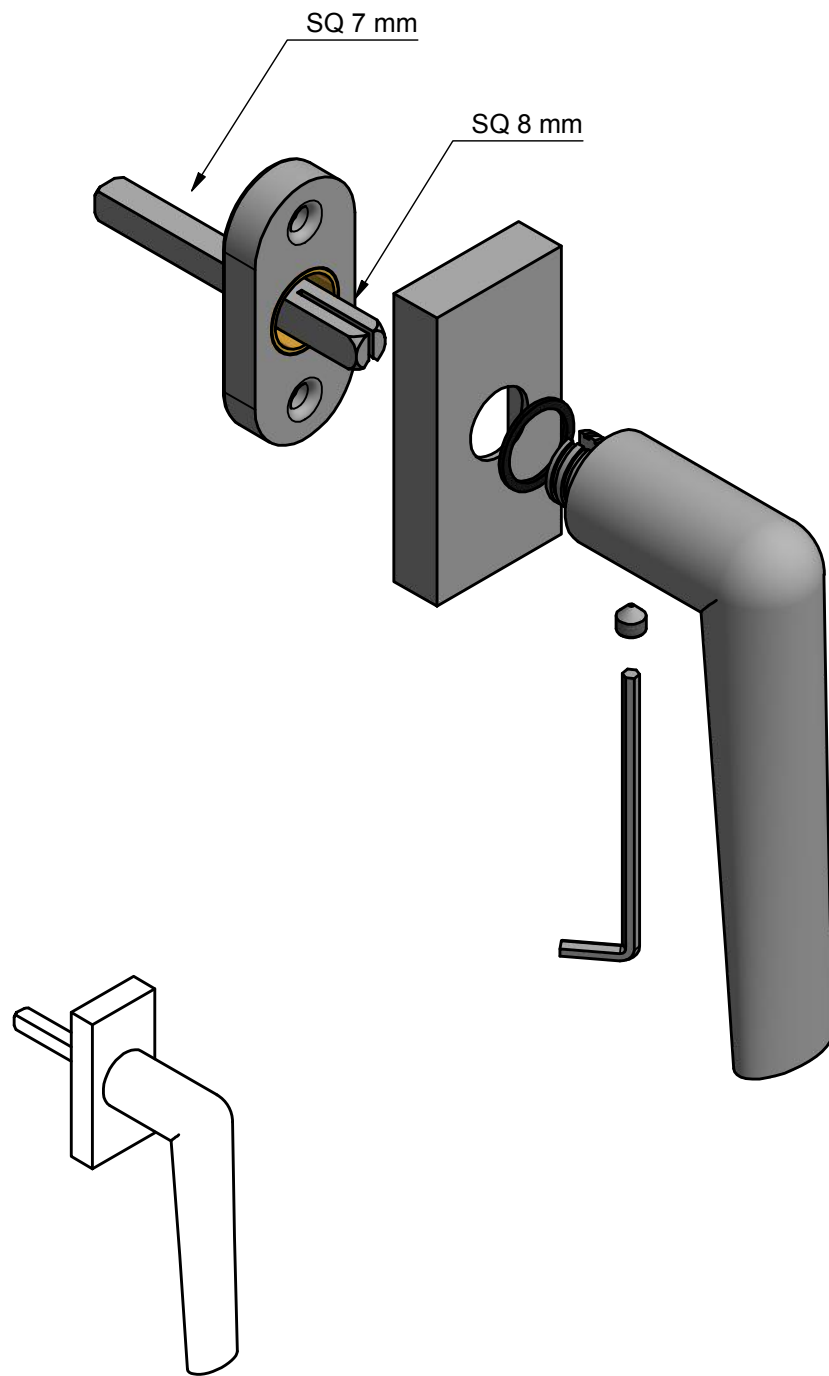

PBI102-DK

non-locking tilt and turn
window handle
stainless steel

FORMANI [®]		Part number:	
		Description:	
Doc no.:	3603D003 PBI102DK V02.dwg	PBI102-DK	Format:
Drawn by:	Christian Brimbois		Creation date:
Distributed by Two Tease Architectural Hardware info@twotease.com.au www.twotease.com.au		A3	

PBI102-DKLOCK

locking tilt and turn
window handle
stainless steel

FORMANI [®]		Part number:	
		Description:	
Doc no.:	3603D022 PBI102DKLOCK V02.dwg	PBI102-DKLOCK	Format:
Drawn by:	Christian Brimbois		Creation date:
Distributed by Two Tease Architectural Hardware info@twotease.com.au www.twotease.com.au		A3	