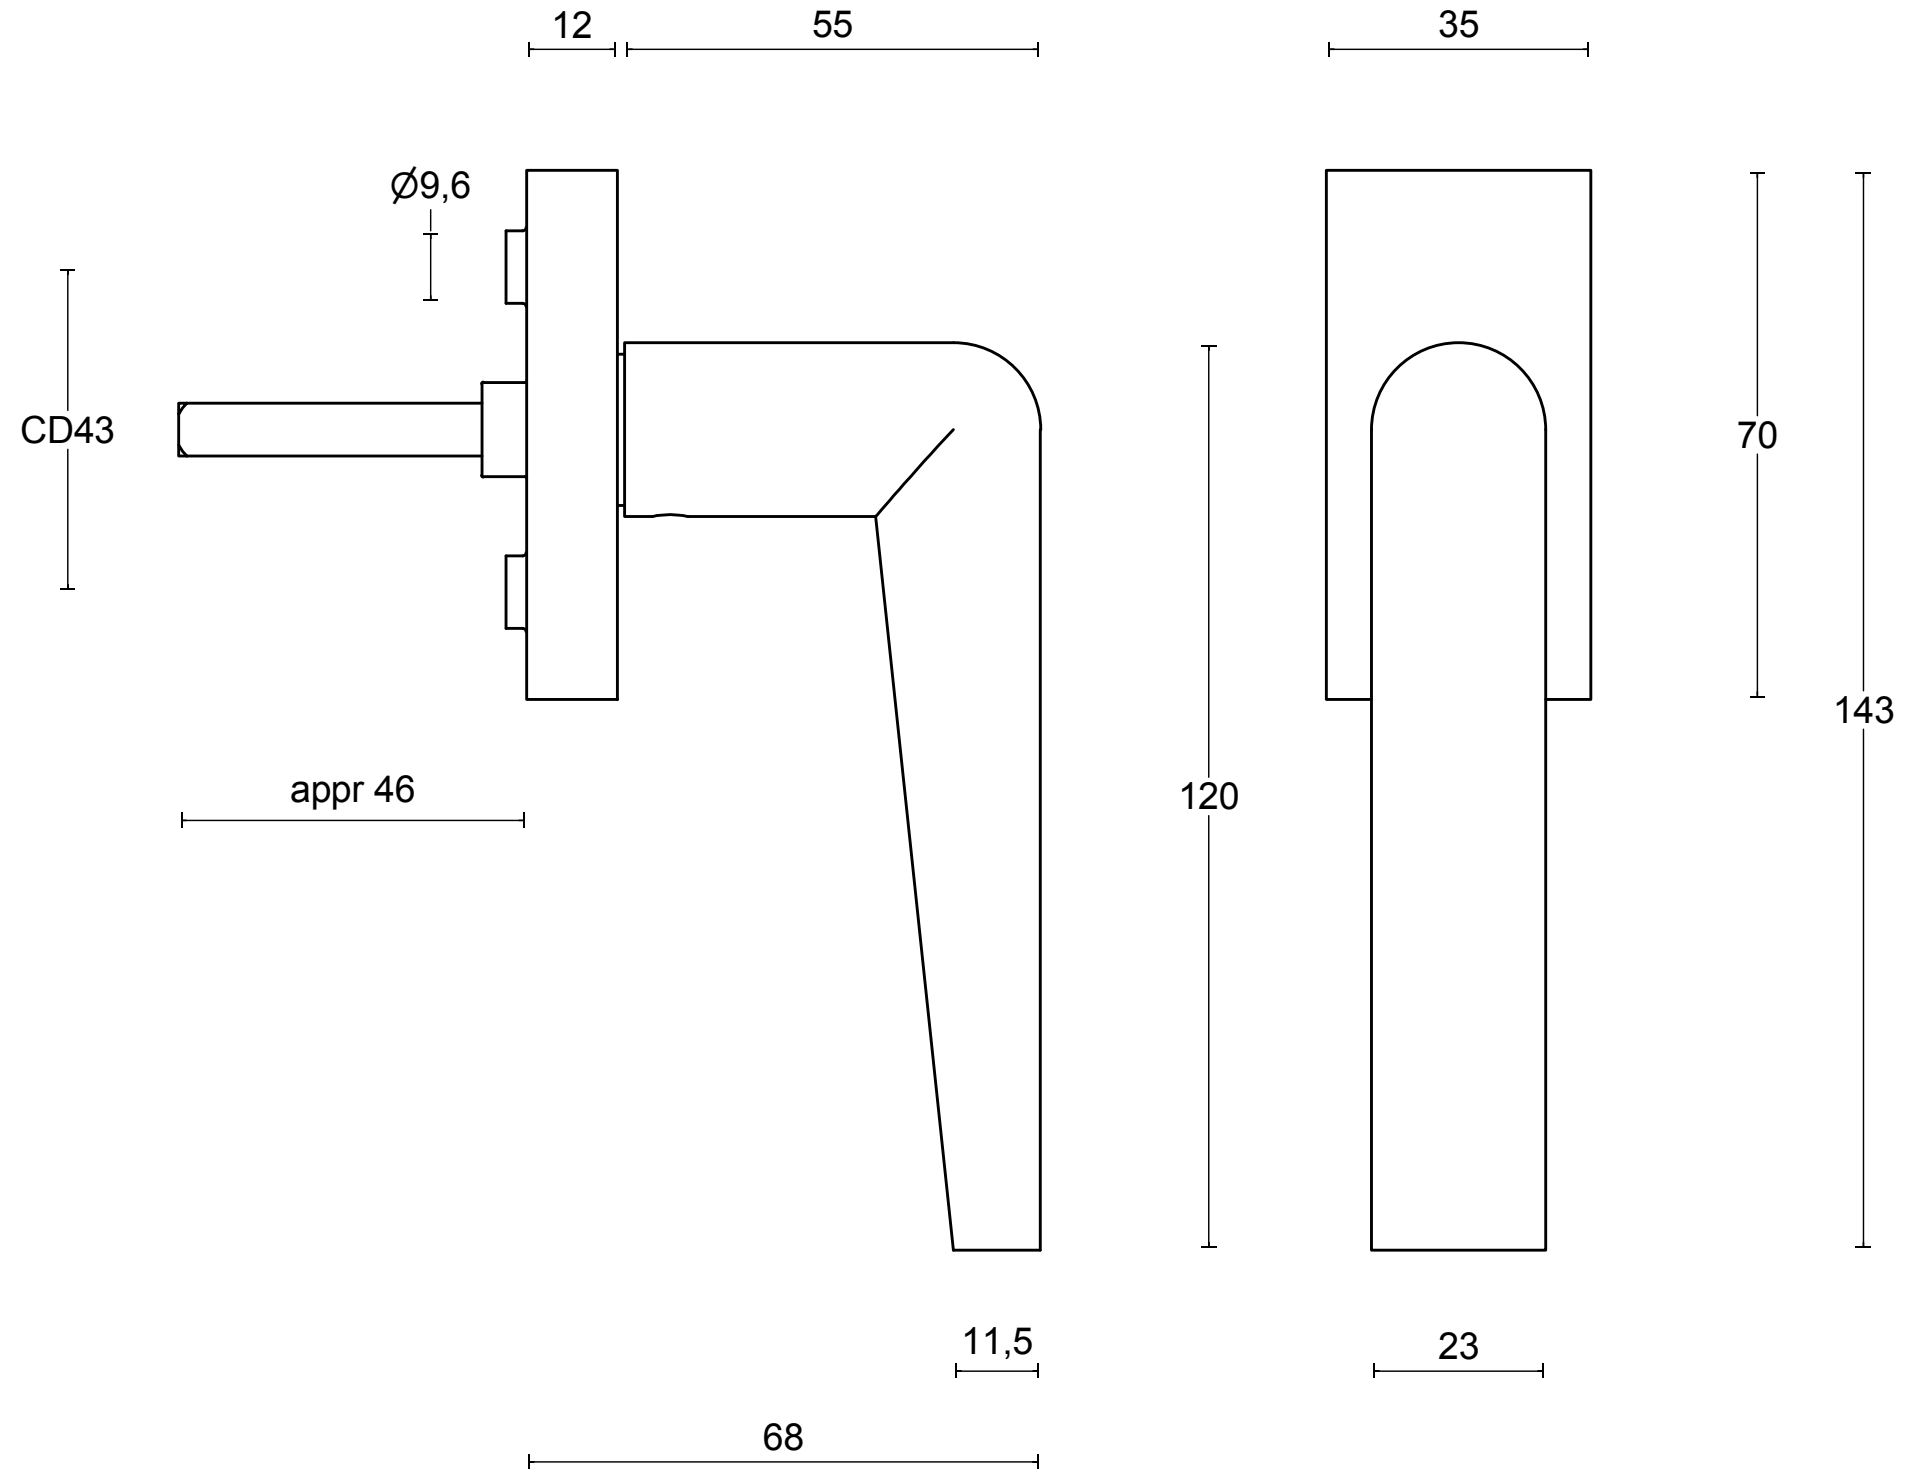

# PBI101-DK

non-locking tilt and turn  
window handle  
stainless steel

<h1>FORMANI®</h1>		Part number:	
		<h2>PBI101-DK</h2>	
Doc no.: 3603D002 PBI101DK V02.dwg	Description:		
Drawn by: Christian Brimbois	Creation date: 12-2-2019	<h2>A3</h2>	
Distributed by Two Tease Architectural Hardware   info@twotease.com.au   www.twotease.com.au			

# PBI101-DKLOCK

locking tilt and turn  
window handle  
stainless steel

<b>FORMANI®</b>		Part number:	
		Description:	
Doc no.:	3603D021 PBI101DKLOCK V02.dwg	<b>PBI101-DKLOCK</b>	Format:
Drawn by:	Christian Brimbois		Creation date:
Distributed by Two Tease Architectural Hardware   info@twotease.com.au   www.twotease.com.au		<b>A3</b>	