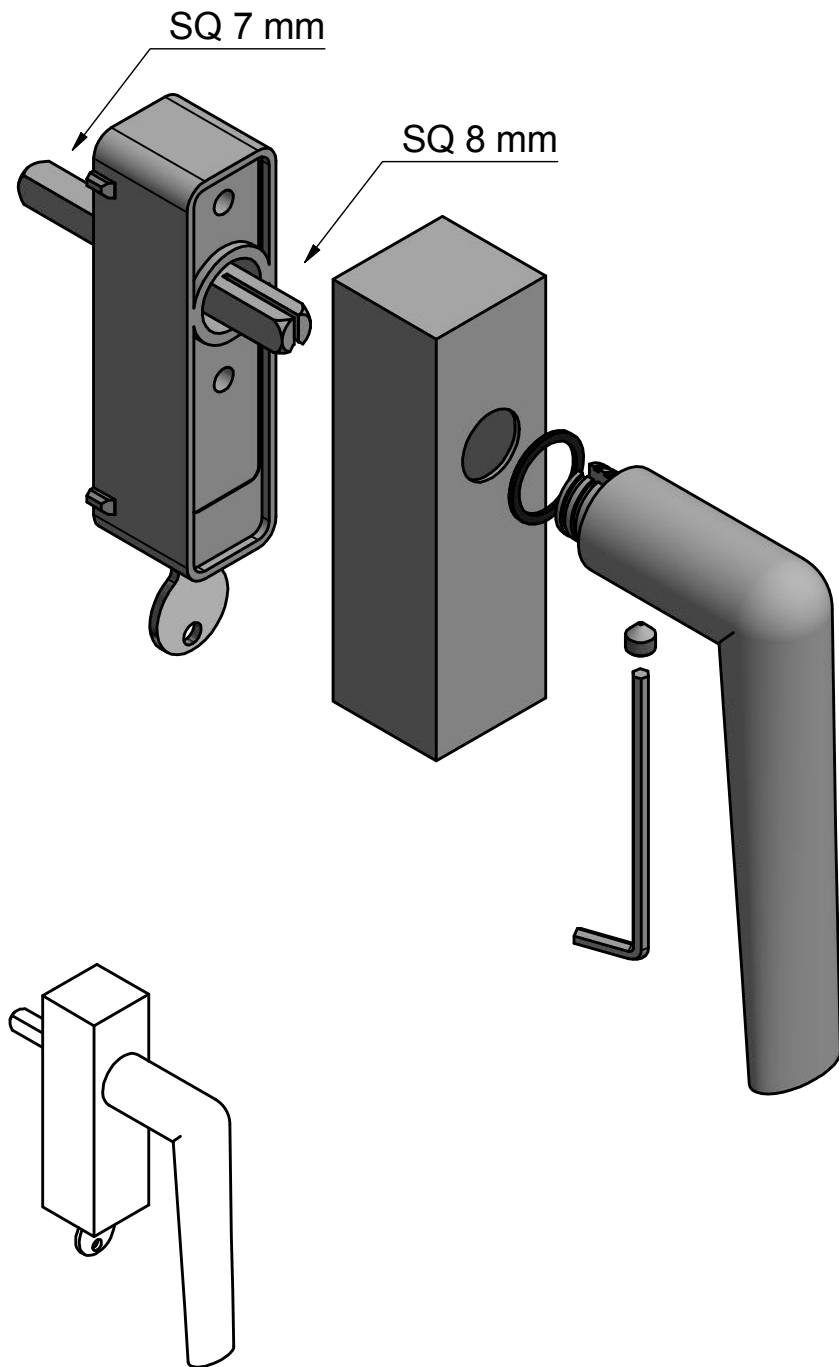

# PBI101-DK

non-locking tilt and turn  
window handle  
stainless steel

<h1>FORMANI®</h1>		Part number:	
		<h2>PBI101-DK</h2>	
Doc no.: 3603D002 PBI101DK V02.dwg	Description:		
Drawn by: Christian Brimbois	Creation date: 12-2-2019	<h2>A3</h2>	
Distributed by Two Tease Architectural Hardware   info@twotease.com.au   www.twotease.com.au			

# PBI101-DKLOCK

locking tilt and turn  
window handle  
stainless steel

<b>FORMANI®</b>		Part number:	
		Description:	
Doc no.:	3603D021 PBI101DKLOCK V02.dwg	<b>PBI101-DKLOCK</b>	Format:
Drawn by:	Christian Brimbois		Creation date:
Distributed by Two Tease Architectural Hardware   info@twotease.com.au   www.twotease.com.au		<b>A3</b>	