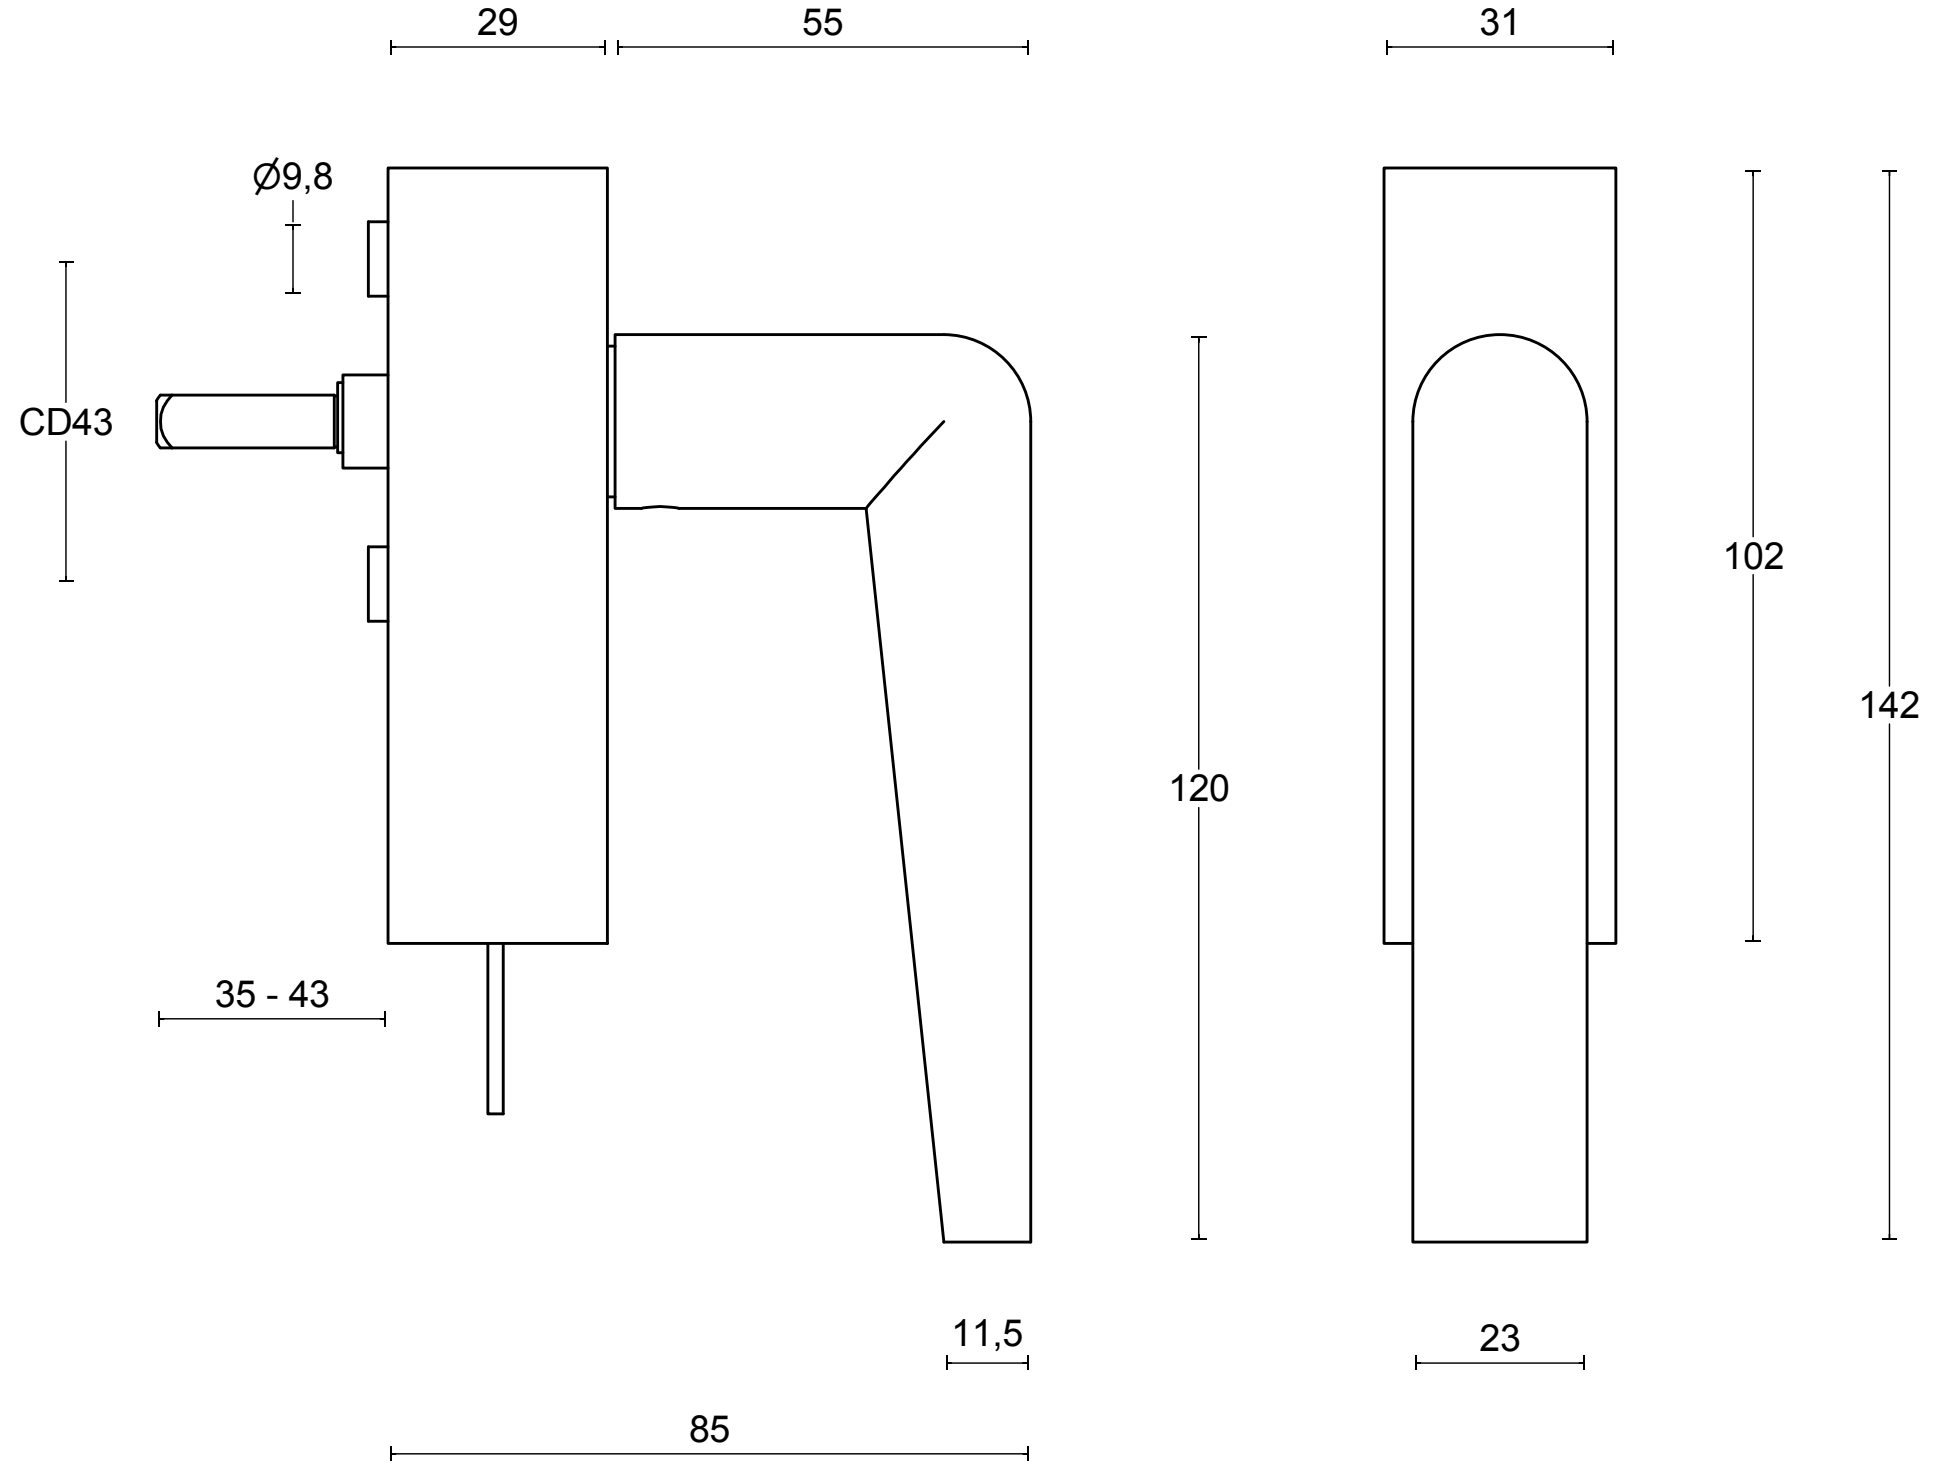

# PBI101-DK

non-locking tilt and turn  
window handle  
stainless steel

<h1>FORMANI®</h1>		Part number:	
		<h2>PBI101-DK</h2>	
Doc no.: 3603D002 PBI101DK V02.dwg	Description:		
Drawn by: Christian Brimbois	Creation date: 12-2-2019	<h2>A3</h2>	
Distributed by Two Tease Architectural Hardware   info@twotease.com.au   www.twotease.com.au			

# PBI101-DKLOCK

locking tilt and turn  
window handle  
stainless steel

<b>FORMANI®</b>		Part number:	
		Description:	
Doc no.:	3603D021 PBI101DKLOCK V02.dwg	<b>PBI101-DKLOCK</b>	Format:
Drawn by:	Christian Brimbois		Creation date:
Distributed by Two Tease Architectural Hardware   info@twotease.com.au   www.twotease.com.au		<b>A3</b>	