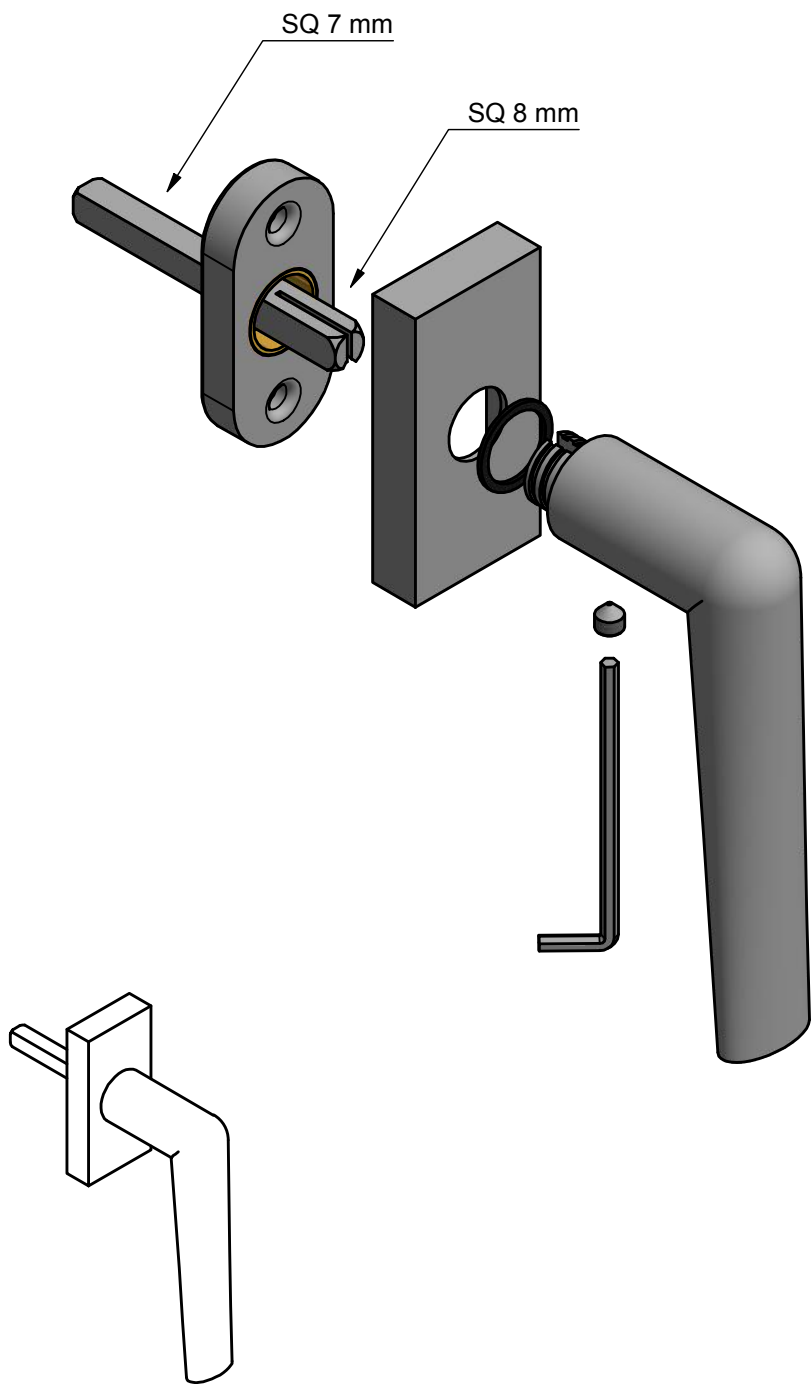

# PBI101-DK

non-locking tilt and turn  
window handle  
stainless steel

<h1>FORMANI®</h1>		Part number:	
		<h2>PBI101-DK</h2>	
Doc no.: 3603D002 PBI101DK V02.dwg	Description:		
Drawn by: Christian Brimbois	Creation date: 12-2-2019	<h2>A3</h2>	
Distributed by Two Tease Architectural Hardware   info@twotease.com.au   www.twotease.com.au			

# PBI101-DKLOCK

locking tilt and turn  
window handle  
stainless steel

<b>FORMANI®</b>		Part number:	
		Description:	
Doc no.:	3603D021 PBI101DKLOCK V02.dwg	<b>PBI101-DKLOCK</b>	Format:
Drawn by:	Christian Brimbois		Creation date:
Distributed by Two Tease Architectural Hardware   info@twotease.com.au   www.twotease.com.au		<b>A3</b>	