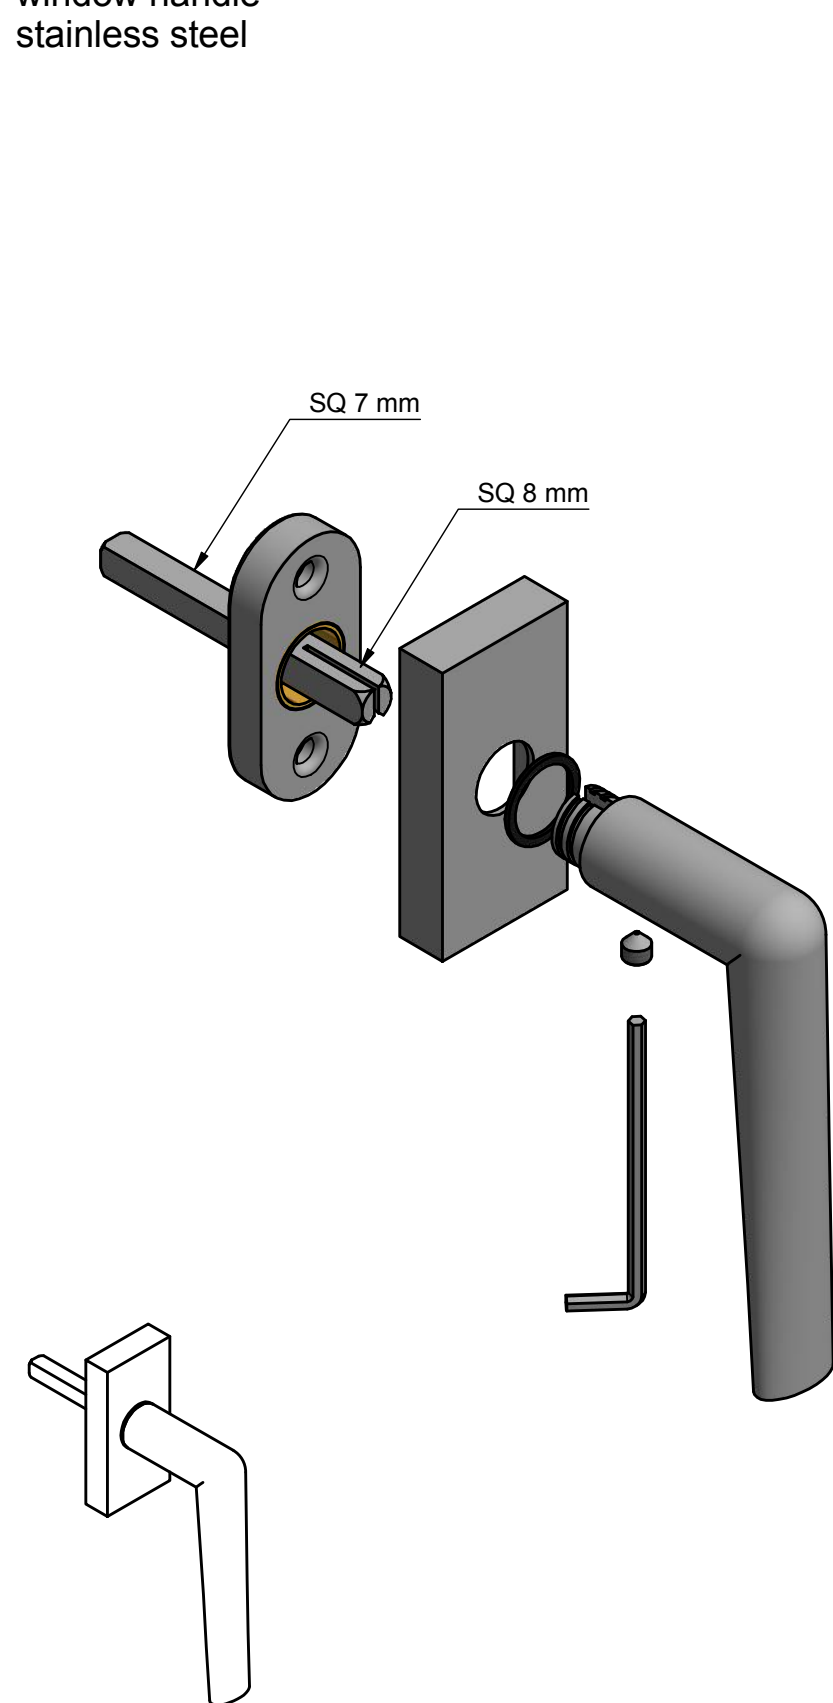

# PBI100-DK

non-locking tilt and turn  
window handle  
stainless steel

<h1>FORMANI®</h1>		Part number:	
		Description:	
Doc no.:	3603D001 PBI100DK V01.dwg	<h2>PBI100-DK</h2>	Format:
Drawn by:	Wouter Kuipers		Creation date:
A3			
Distributed by Two Tease Architectural Hardware   info@twotease.com.au   www.twotease.com.au			

# PBI100-DKLOCK

locking tilt and turn  
window handle  
stainless steel

<b>FORMANI</b> <sup>®</sup>		Part number:	
		Description:	
Doc no.:	3603D020 PBI100DKLOCK V01.dwg	<b>PBI100-DKLOCK</b>	Format:
Drawn by:	Wouter Kuipers		Creation date:
Distributed by Two Tease Architectural Hardware   info@twotease.com.au   www.twotease.com.au		<b>A3</b>	