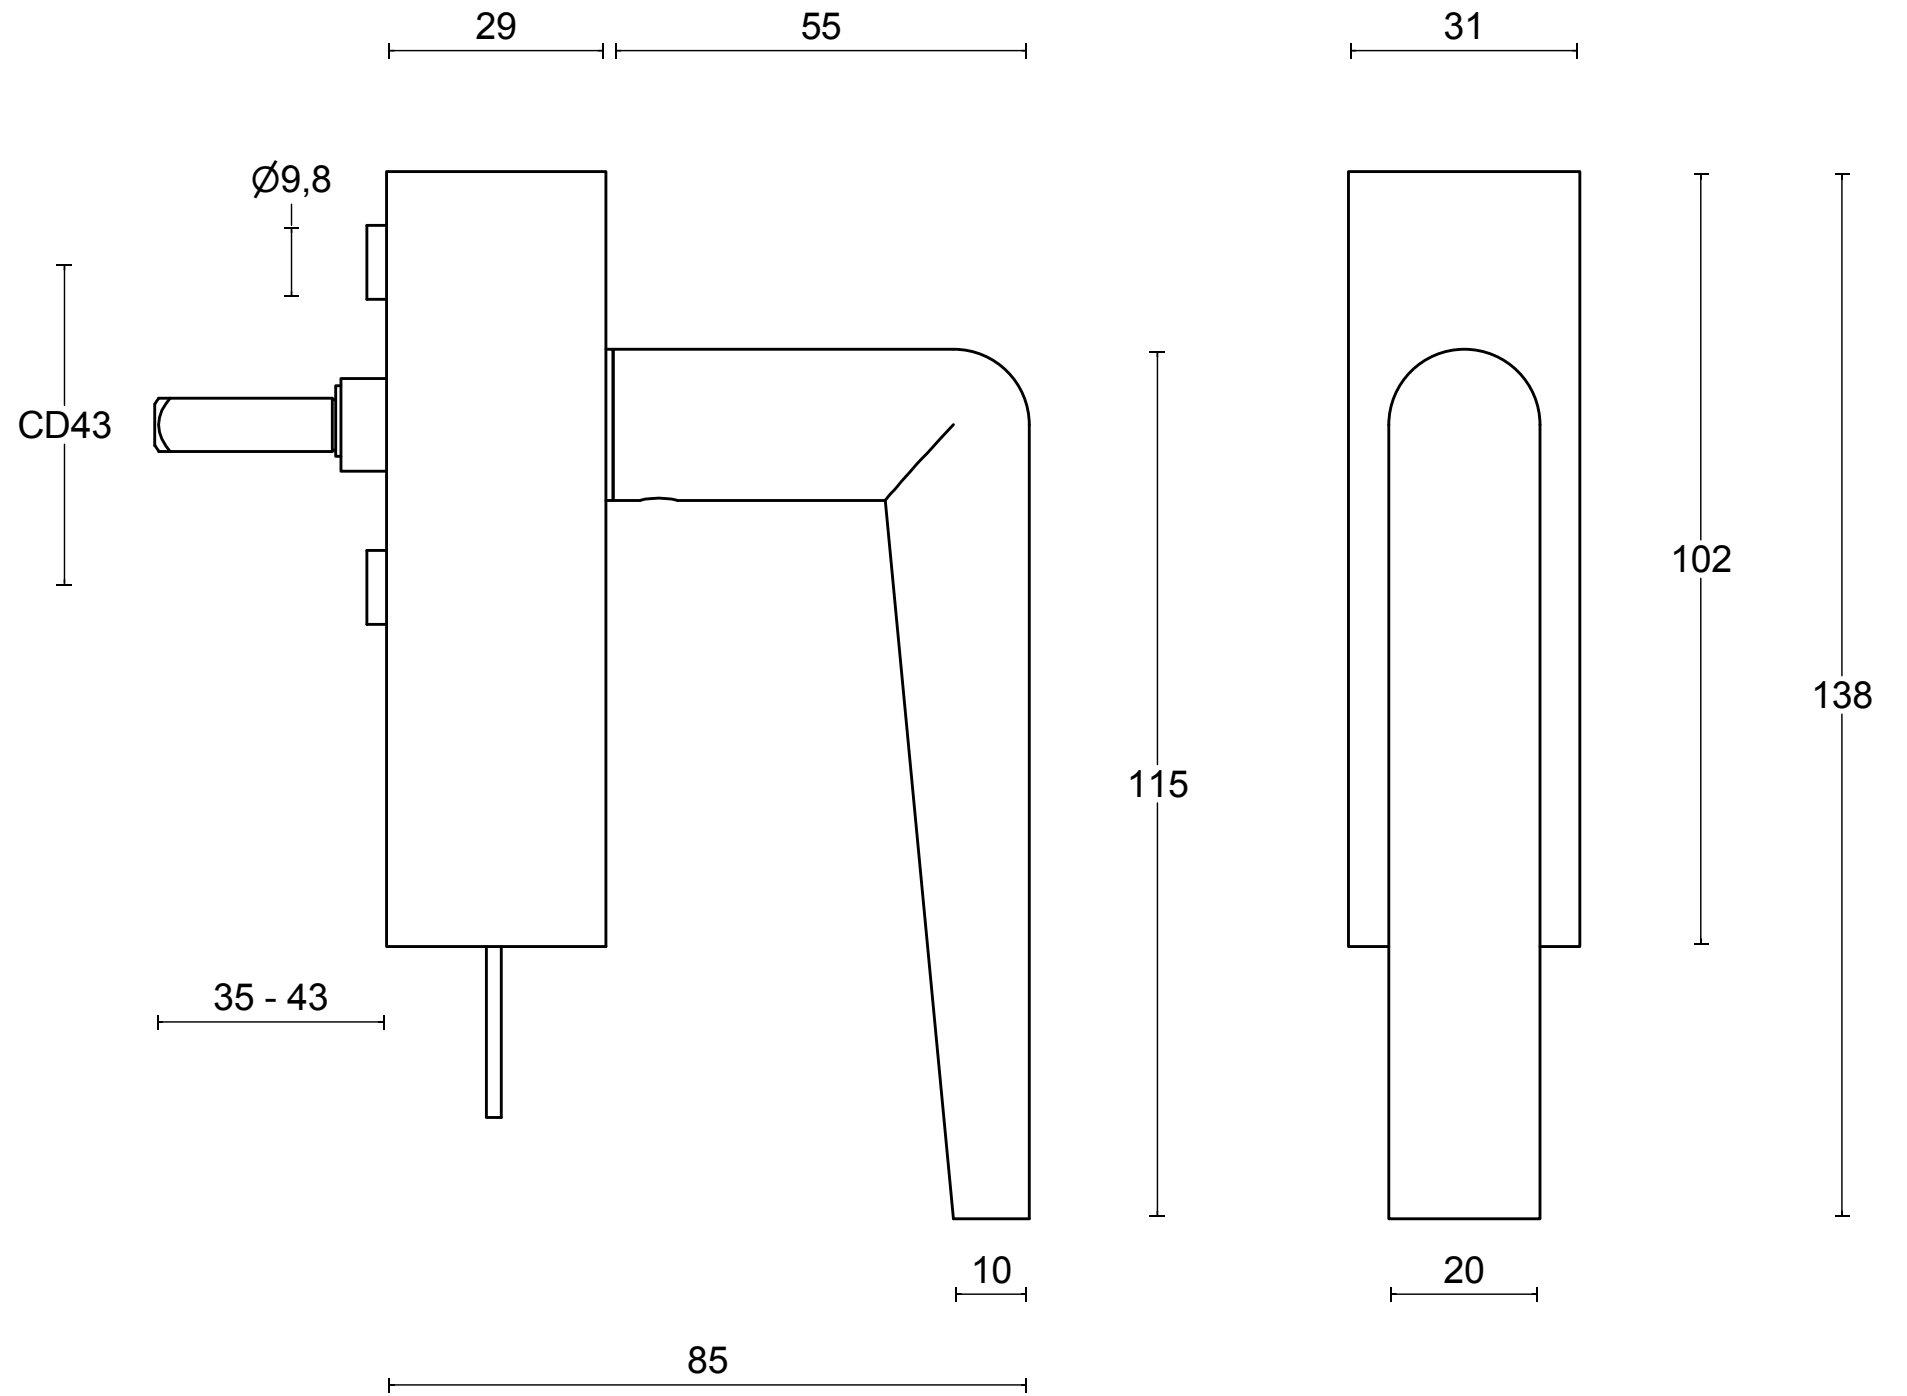

# PBI100-DK

non-locking tilt and turn  
window handle  
stainless steel

<h1>FORMANI®</h1>		Part number:	
		Description:	
Doc no.:	3603D001 PBI100DK V01.dwg	<h2>PBI100-DK</h2>	Format:
Drawn by:	Wouter Kuipers		Creation date:
A3			
Distributed by Two Tease Architectural Hardware   info@twotease.com.au   www.twotease.com.au			

# PBI100-DKLOCK

locking tilt and turn  
window handle  
stainless steel

<b>FORMANI</b> <sup>®</sup>		Part number:	
		Description:	
Doc no.:	3603D020 PBI100DKLOCK V01.dwg	<b>PBI100-DKLOCK</b>	Format:
Drawn by:	Wouter Kuipers		Creation date:
Distributed by Two Tease Architectural Hardware   info@twotease.com.au   www.twotease.com.au		<b>A3</b>	