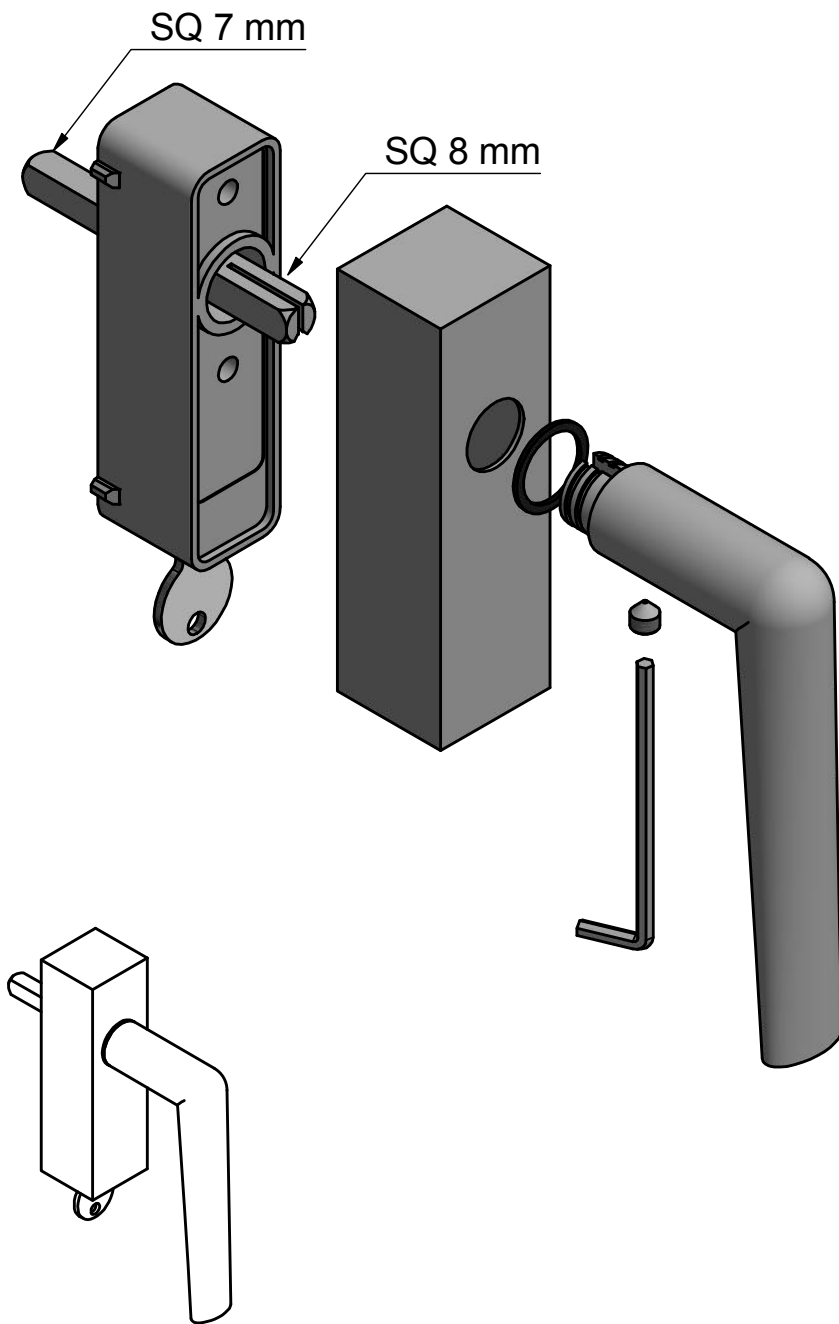

# PBI100-DK

non-locking tilt and turn  
window handle  
stainless steel

<h1>FORMANI®</h1>		Part number:	
		Description:	
Doc no.:	3603D001 PBI100DK V01.dwg	<h2>PBI100-DK</h2>	Format:
Drawn by:	Wouter Kuipers		Creation date:
A3			
Distributed by Two Tease Architectural Hardware   info@twotease.com.au   www.twotease.com.au			

# PBI100-DKLOCK

locking tilt and turn  
window handle  
stainless steel

<b>FORMANI</b> <sup>®</sup>		Part number:	
		Description:	
Doc no.:	3603D020 PBI100DKLOCK V01.dwg	<b>PBI100-DKLOCK</b>	Format:
Drawn by:	Wouter Kuipers		Creation date:
Distributed by Two Tease Architectural Hardware   info@twotease.com.au   www.twotease.com.au		<b>A3</b>	