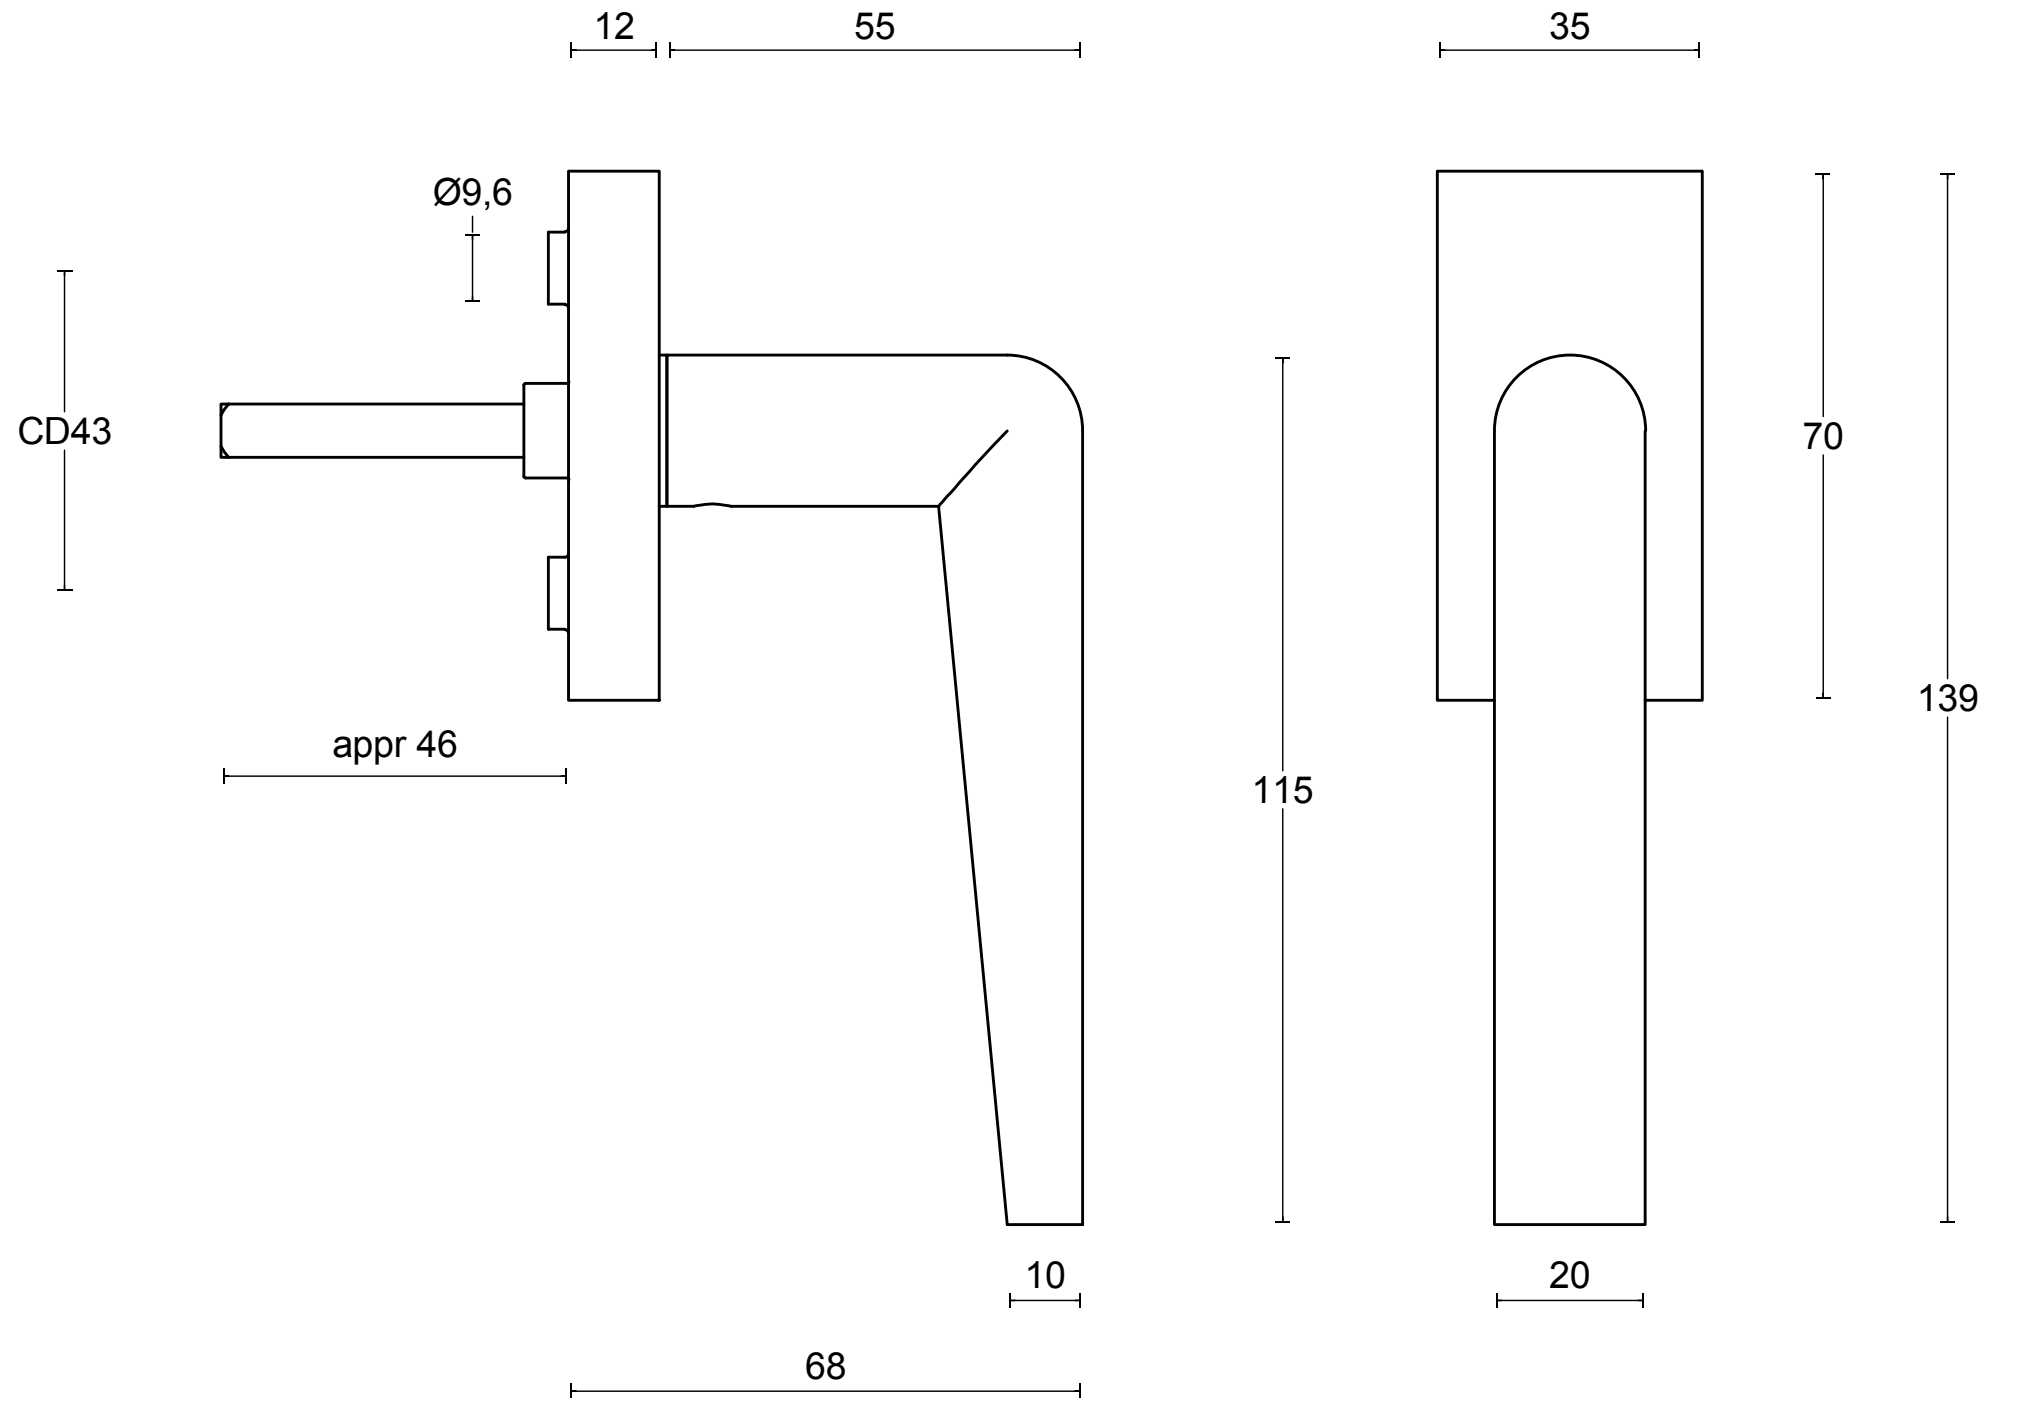

# PBI100-DK

non-locking tilt and turn  
window handle  
stainless steel

<h1>FORMANI®</h1>		Part number:	
		Description:	
Doc no.:	3603D001 PBI100DK V01.dwg	<h2>PBI100-DK</h2>	Format:
Drawn by:	Wouter Kuipers		Creation date:
A3			
Distributed by Two Tease Architectural Hardware   info@twotease.com.au   www.twotease.com.au			

# PBI100-DKLOCK

locking tilt and turn  
window handle  
stainless steel

<b>FORMANI</b> <sup>®</sup>		Part number:	
		Description:	
Doc no.:	3603D020 PBI100DKLOCK V01.dwg	<b>PBI100-DKLOCK</b>	Format:
Drawn by:	Wouter Kuipers		Creation date:
Distributed by Two Tease Architectural Hardware   info@twotease.com.au   www.twotease.com.au		<b>A3</b>	