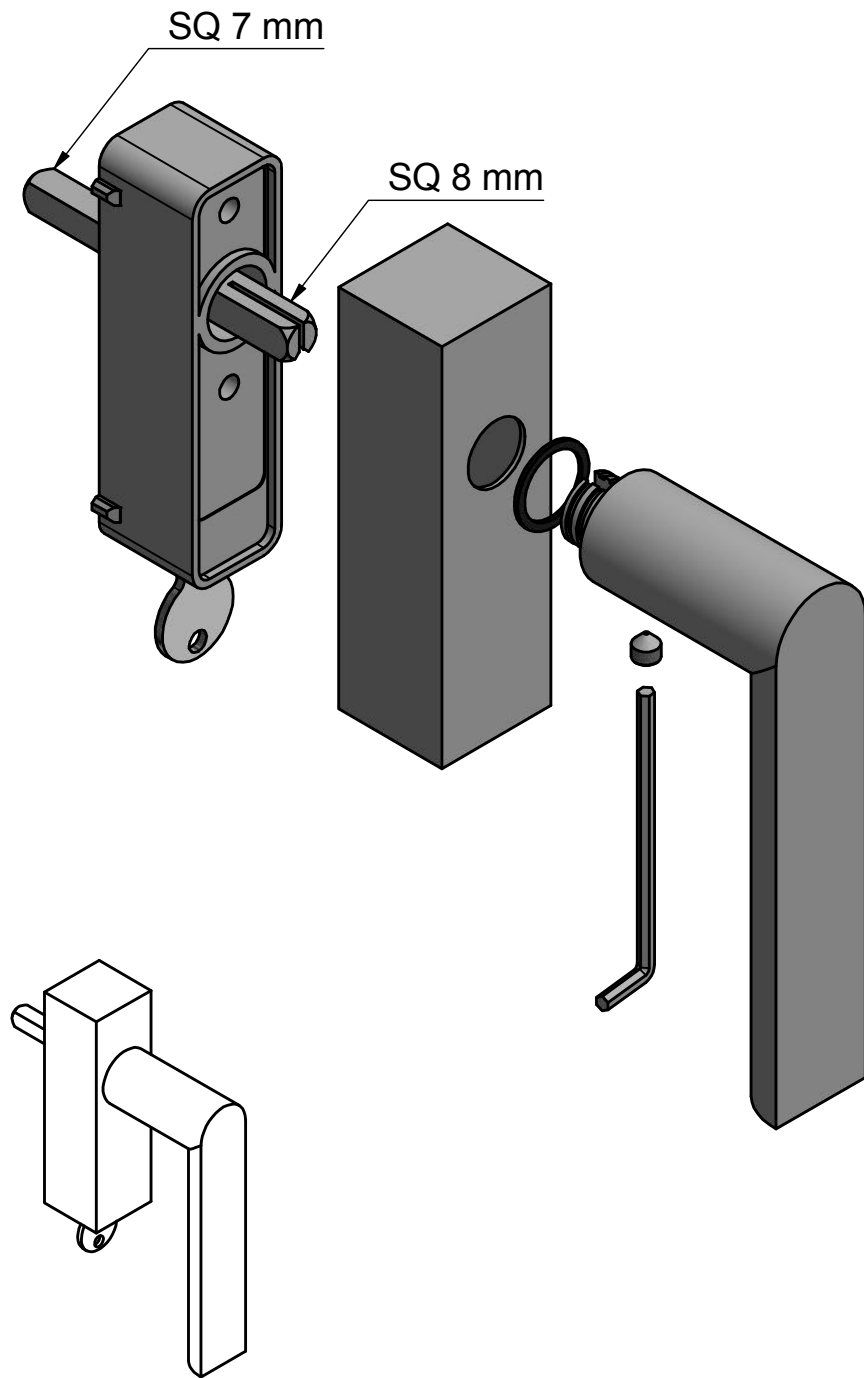

# PBA101-DK

non-locking tilt and turn  
window handle  
stainless steel

<b>FORMANI®</b>		Part number:	
		Description:	
Doc no.:	3703D002 PBA101DK V01.dwg	<b>PBA101-DK</b>	Format:
Drawn by:	Christian Brimbois		Creation date:
Distributed by Two Tease Architectural Hardware   info@twotease.com.au   www.twotease.com.au		<b>A3</b>	

# PBA101-DKLOCK

locking tilt and turn  
window handle  
stainless steel

<b>FORMANI®</b>		Part number:	
		Description:	
Doc no.:	3703D021 PBA101DKLOCK V01.dwg	<b>PBA101-DKLOCK</b>	Format:
Drawn by:	Christian Brimbois		Creation date:
Distributed by Two Tease Architectural Hardware   info@twotease.com.au   www.twotease.com.au		<b>A3</b>	