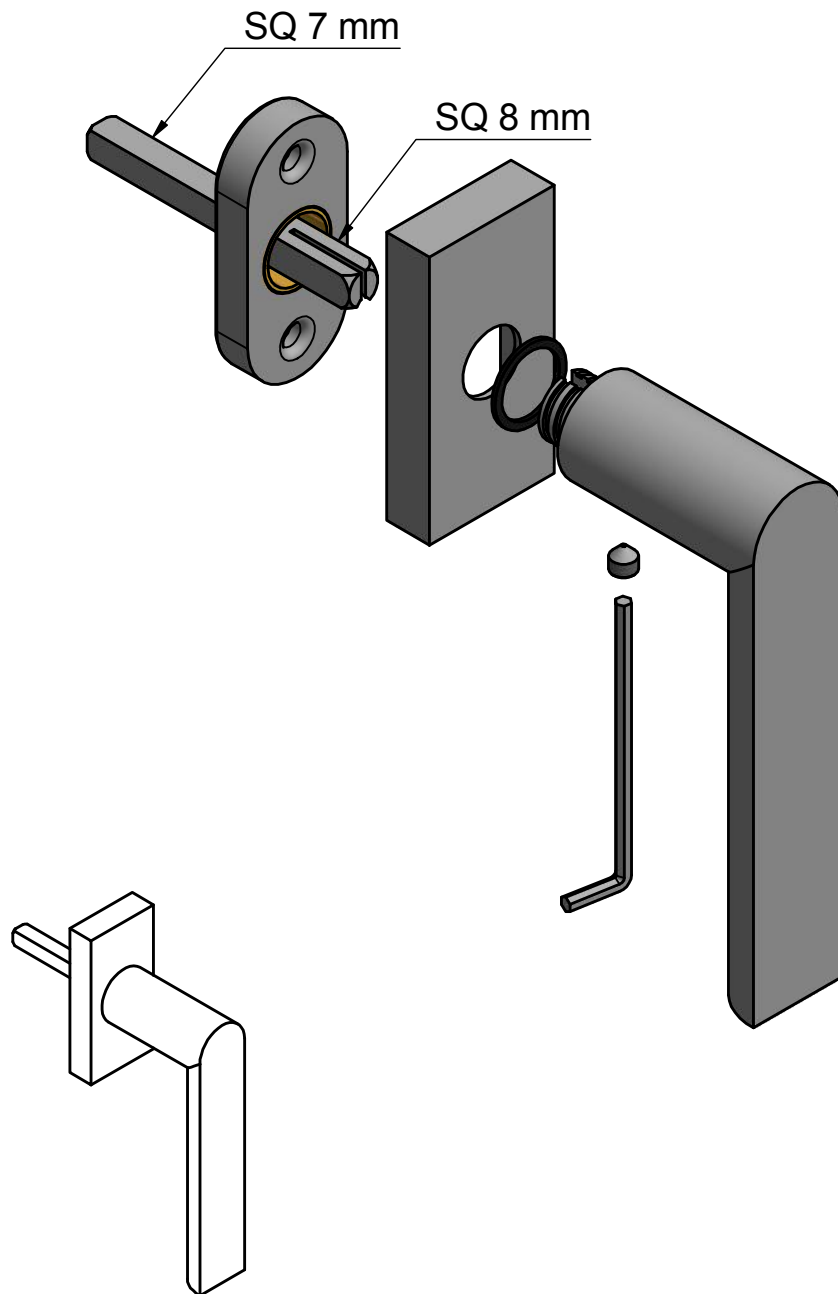

# PBA101-DK

non-locking tilt and turn  
window handle  
stainless steel

<b>FORMANI®</b>		Part number:	
		Description:	
Doc no.:	3703D002 PBA101DK V01.dwg	<b>PBA101-DK</b>	Format:
Drawn by:	Christian Brimbois		Creation date:
Distributed by Two Tease Architectural Hardware   info@twotease.com.au   www.twotease.com.au		<b>A3</b>	

# PBA101-DKLOCK

locking tilt and turn  
window handle  
stainless steel

<b>FORMANI®</b>		Part number:	
		Description:	
Doc no.:	3703D021 PBA101DKLOCK V01.dwg	<b>PBA101-DKLOCK</b>	Format:
Drawn by:	Christian Brimbois		Creation date:
Distributed by Two Tease Architectural Hardware   info@twotease.com.au   www.twotease.com.au		<b>A3</b>	