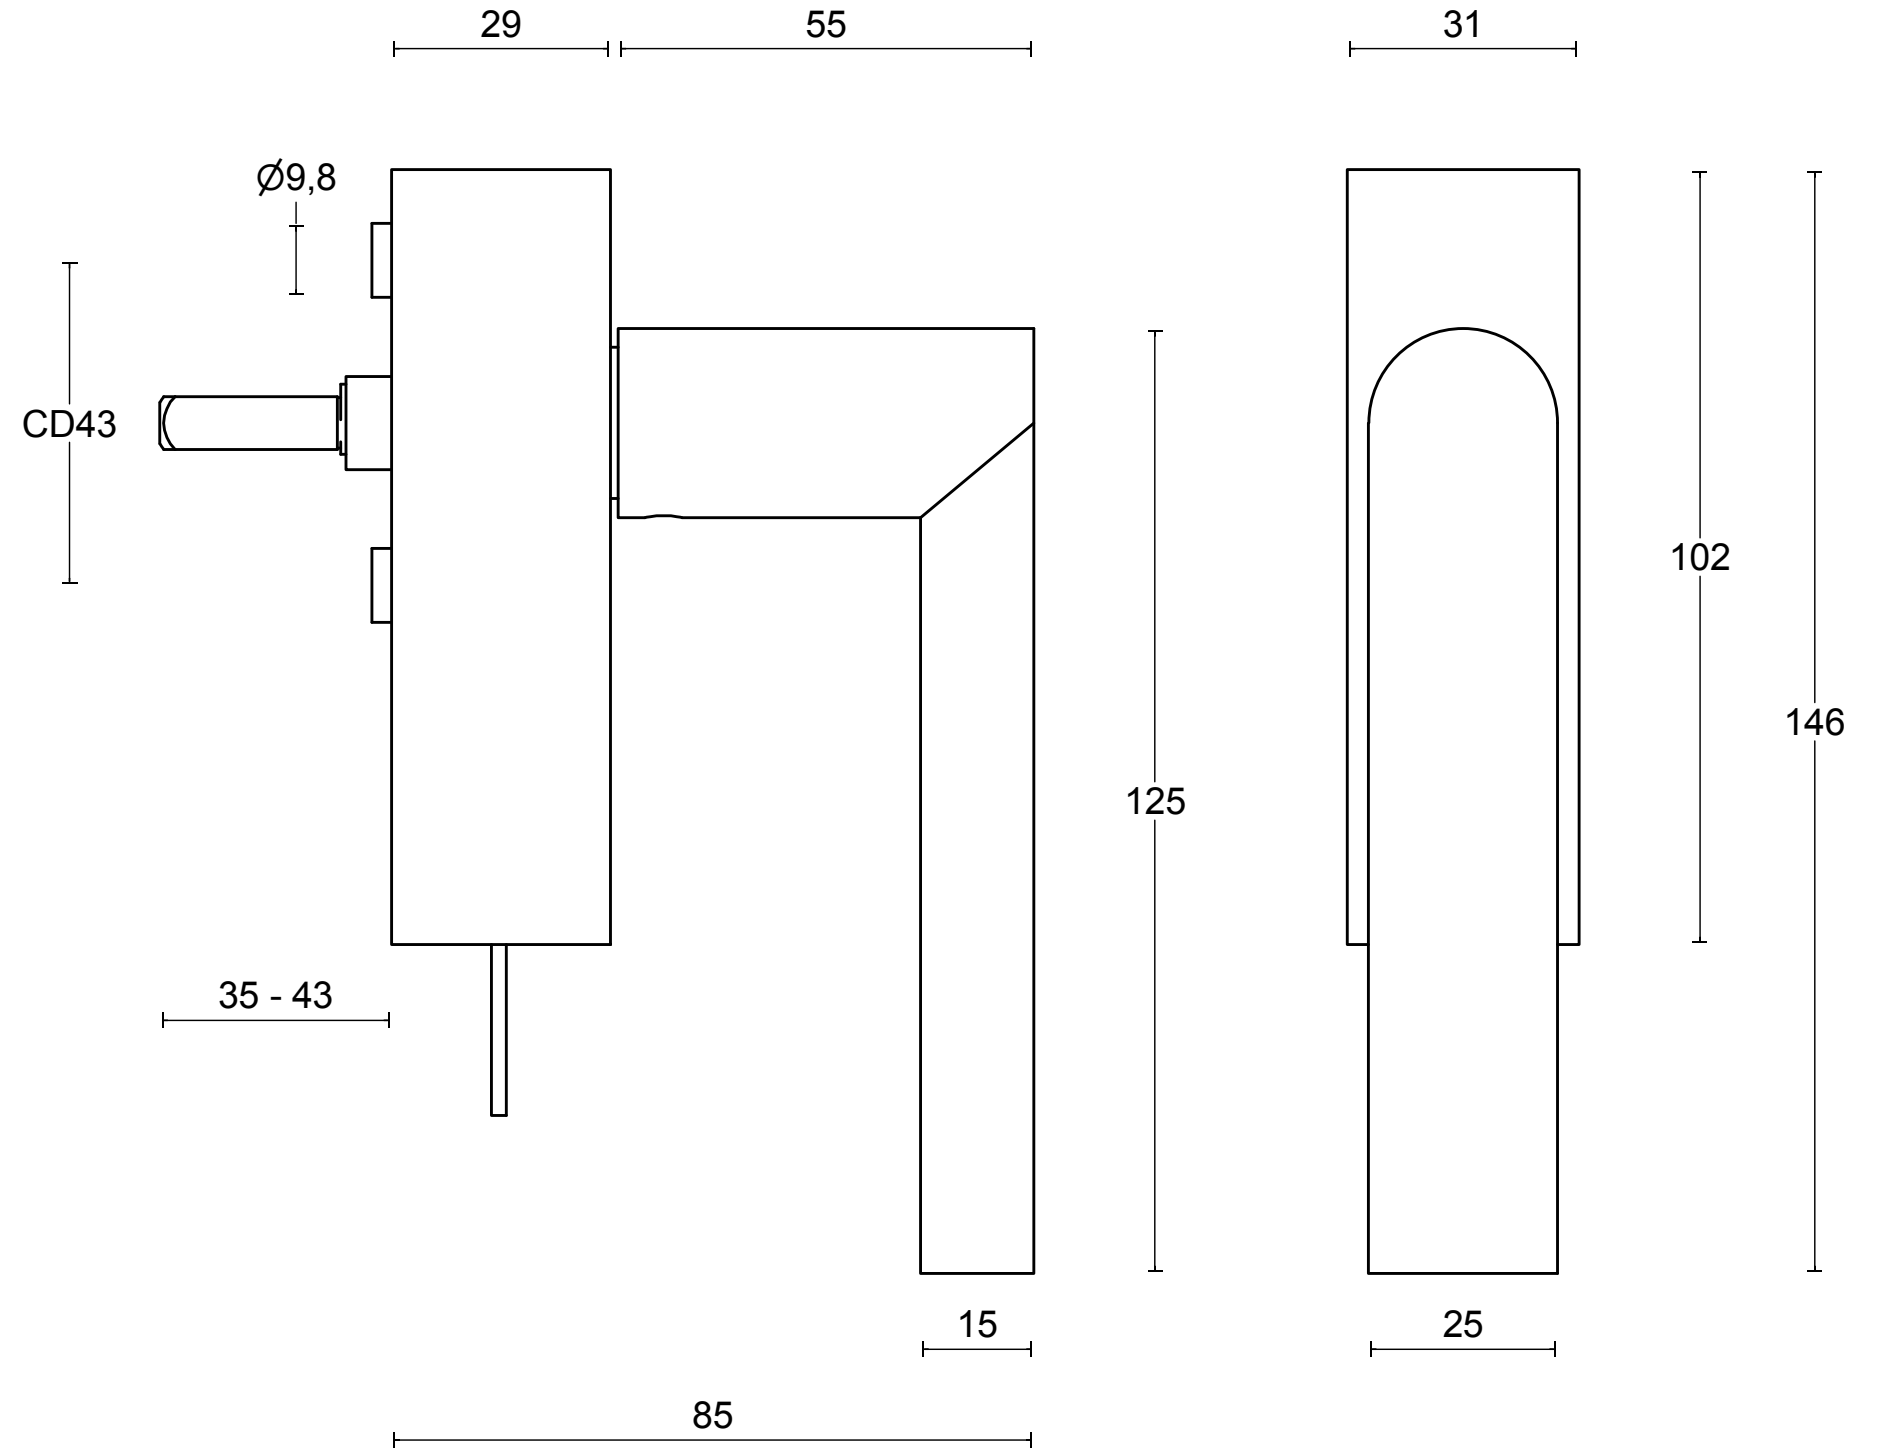

# PBA101-DK

non-locking tilt and turn  
window handle  
stainless steel

<b>FORMANI®</b>		Part number:	
		Description:	
Doc no.:	3703D002 PBA101DK V01.dwg	<b>PBA101-DK</b>	Format:
Drawn by:	Christian Brimbois		Creation date:
Distributed by Two Tease Architectural Hardware   info@twotease.com.au   www.twotease.com.au		<b>A3</b>	

# PBA101-DKLOCK

locking tilt and turn  
window handle  
stainless steel

<b>FORMANI®</b>		Part number:	
		Description:	
Doc no.:	3703D021 PBA101DKLOCK V01.dwg	<b>PBA101-DKLOCK</b>	Format:
Drawn by:	Christian Brimbois		Creation date:
Distributed by Two Tease Architectural Hardware   info@twotease.com.au   www.twotease.com.au		<b>A3</b>	