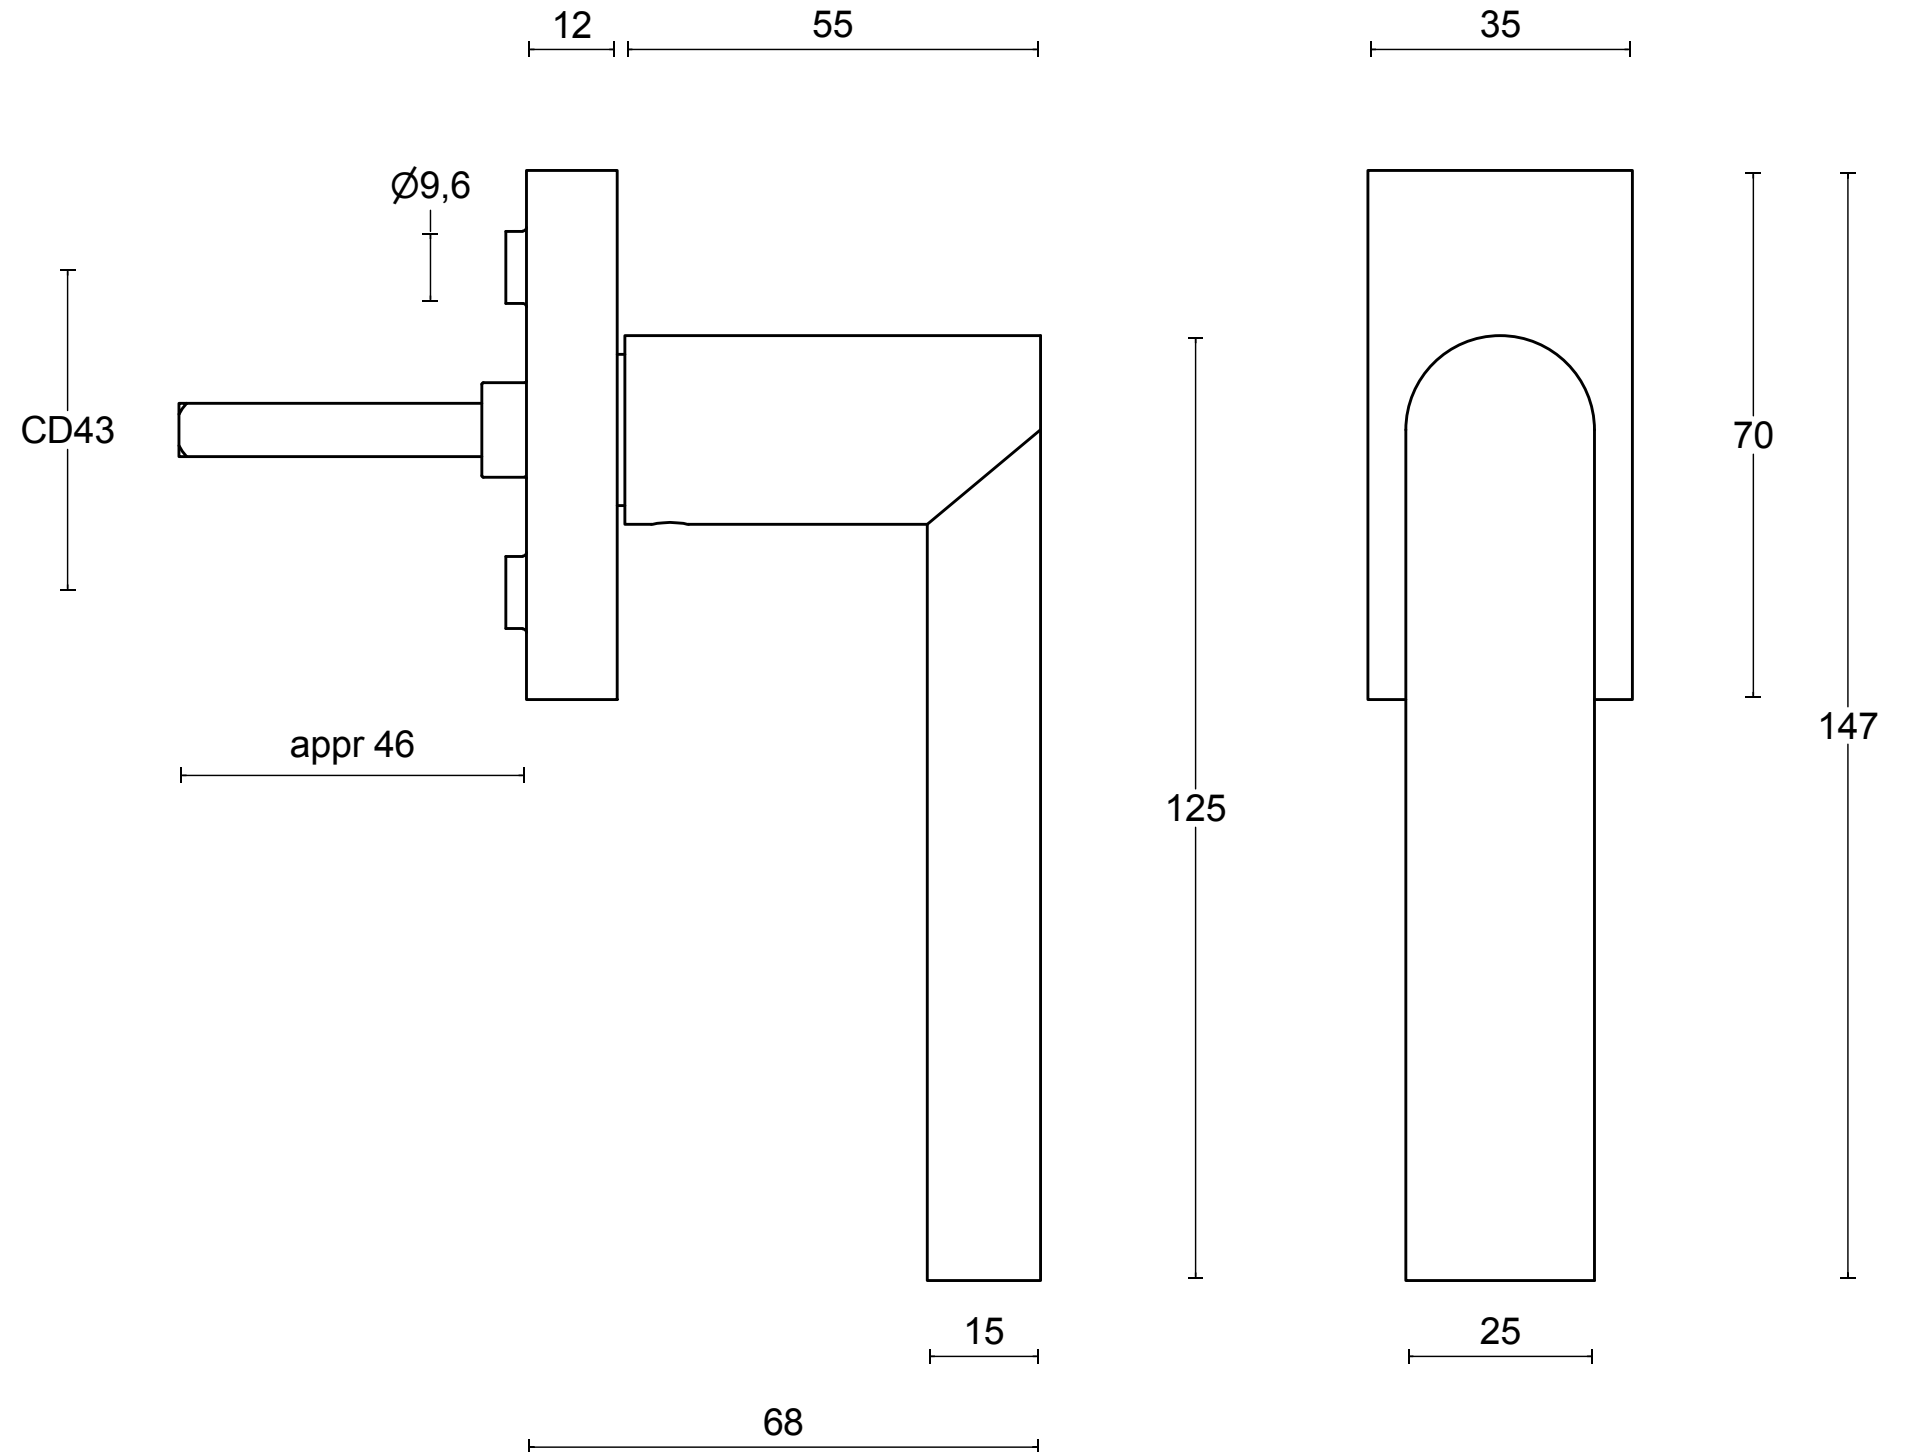

# PBA101-DK

non-locking tilt and turn  
window handle  
stainless steel

<b>FORMANI®</b>		Part number:	
		Description:	
Doc no.:	3703D002 PBA101DK V01.dwg	<b>PBA101-DK</b>	Format:
Drawn by:	Christian Brimbois		Creation date:
Distributed by Two Tease Architectural Hardware   info@twotease.com.au   www.twotease.com.au		<b>A3</b>	

# PBA101-DKLOCK

locking tilt and turn  
window handle  
stainless steel

<b>FORMANI®</b>		Part number:	
		Description:	
Doc no.:	3703D021 PBA101DKLOCK V01.dwg	<b>PBA101-DKLOCK</b>	Format:
Drawn by:	Christian Brimbois		Creation date:
Distributed by Two Tease Architectural Hardware   info@twotease.com.au   www.twotease.com.au		<b>A3</b>	