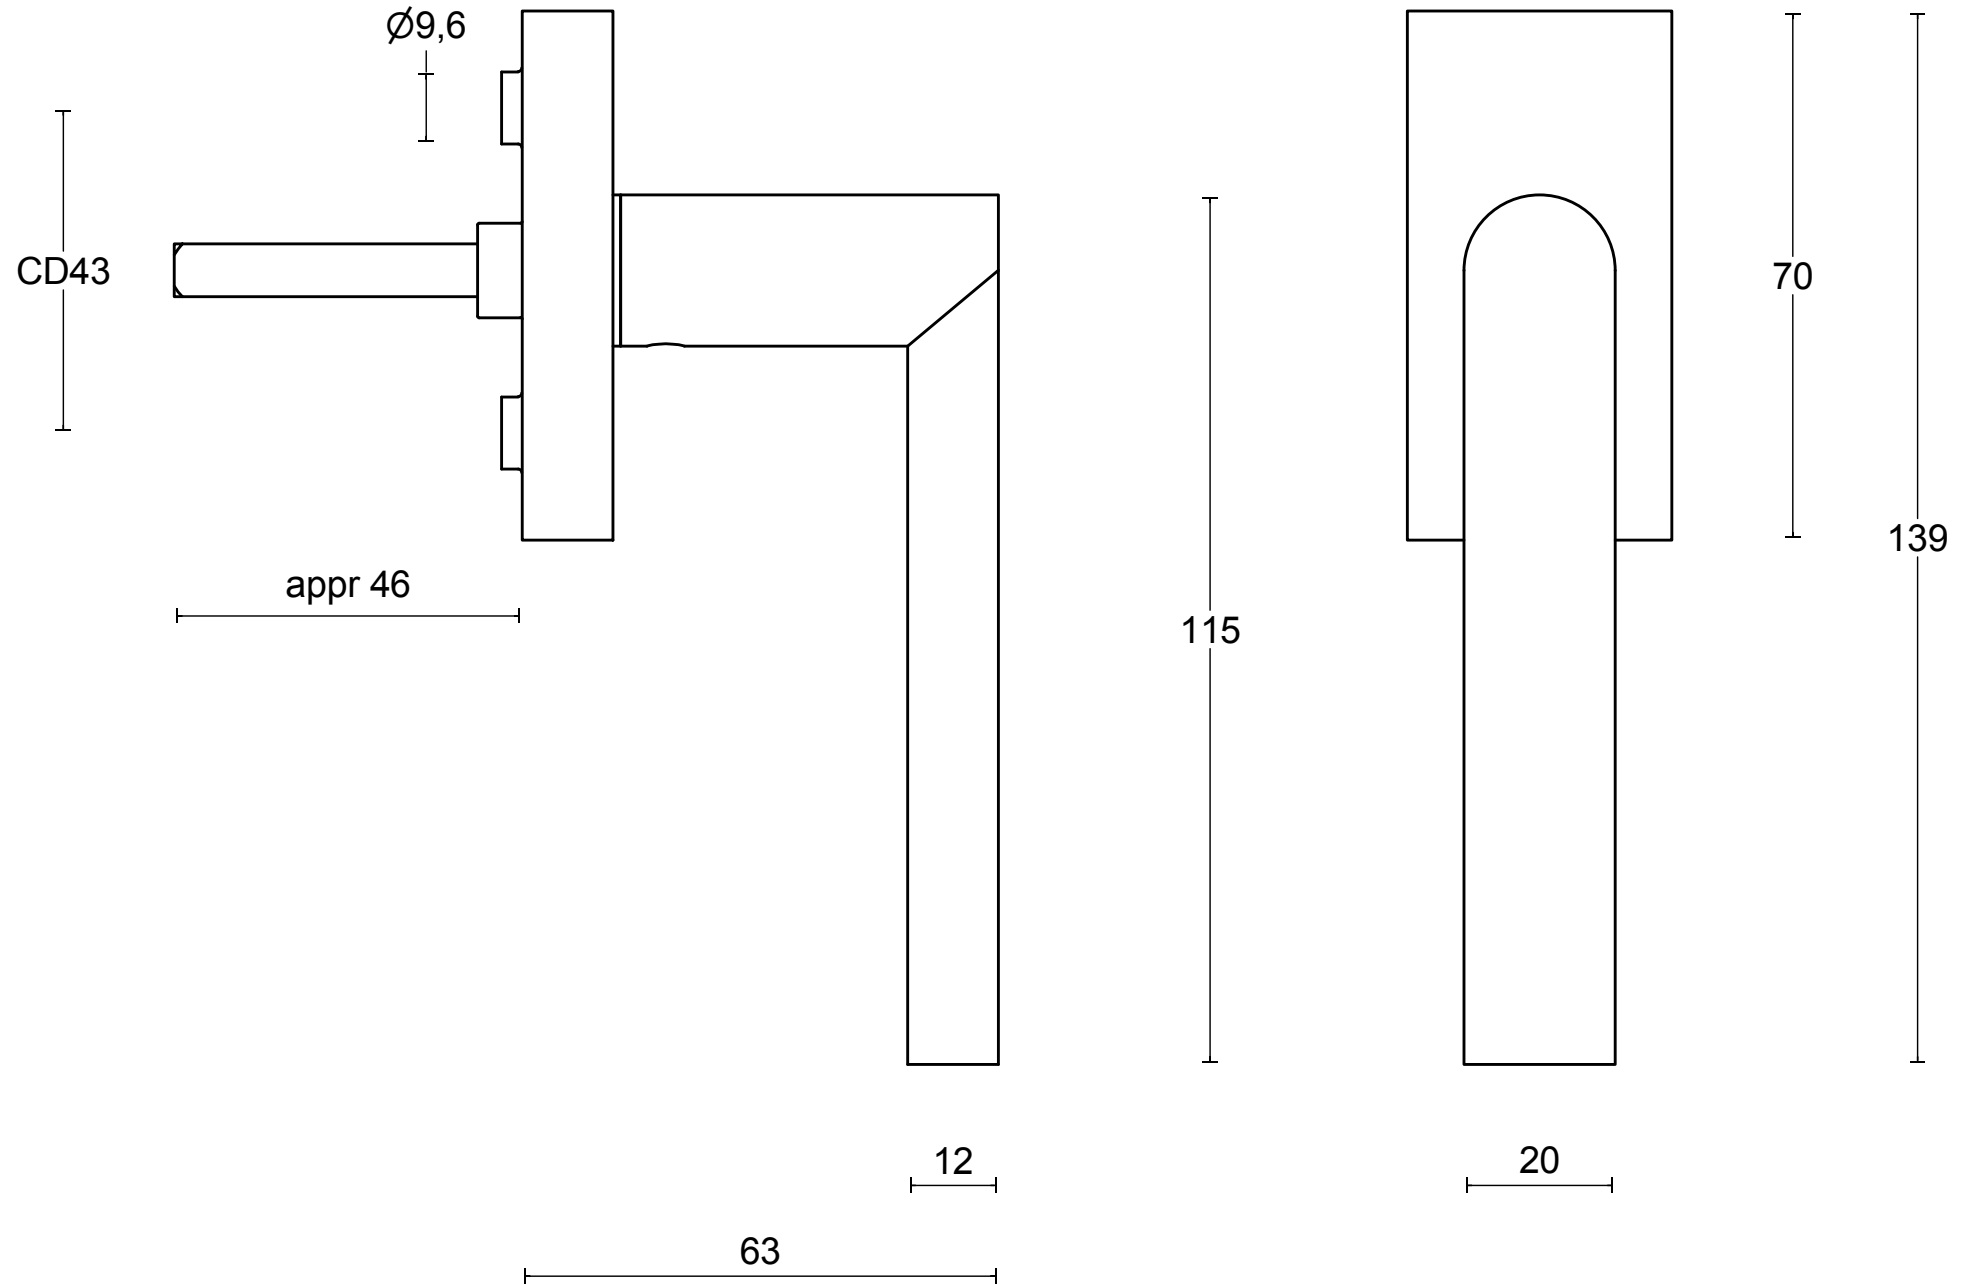

PBA100-DK

non-locking tilt and turn
window handle
stainless steel

12 50

35

FORMANI®		Part number:	
		Description:	
Doc no.:	3703D001 PBA100DK V02.dwg	PBA100-DK	Format:
Drawn by:	Christian Brimbois		Creation date:
Distributed by Two Tease Architectural Hardware info@twotease.com.au www.twotease.com.au		A3	

PBA100-DKLOCK

locking tilt and turn
window handle
stainless steel

FORMANI[®]		Part number:	
		PBA100-DKLOCK	
Doc no.: 3703D020 PBA100DKLOCK V02.dwg		A3	Format:
Drawn by: Christian Brimbois	Creation date: 13-2-2019		
Distributed by Two Tease Architectural Hardware info@twotease.com.au www.twotease.com.au			