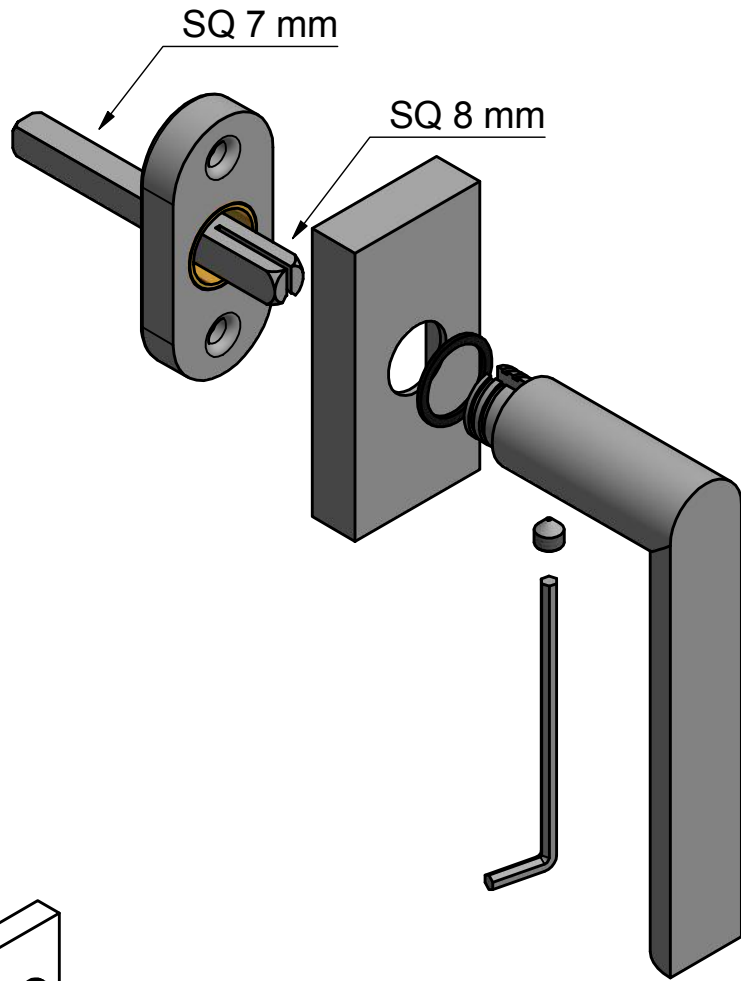

PBA100-DK

non-locking tilt and turn
window handle
stainless steel

12 50

35

FORMANI®		Part number:	
		Description:	
Doc no.:	3703D001 PBA100DK V02.dwg	PBA100-DK	Format:
Drawn by:	Christian Brimbois		Creation date:
Distributed by Two Tease Architectural Hardware info@twotease.com.au www.twotease.com.au		A3	

PBA100-DKLOCK

locking tilt and turn
window handle
stainless steel

FORMANI[®]		Part number:	
		PBA100-DKLOCK	
Doc no.: 3703D020 PBA100DKLOCK V02.dwg		A3	Format:
Drawn by: Christian Brimbois	Creation date: 13-2-2019		
Distributed by Two Tease Architectural Hardware info@twotease.com.au www.twotease.com.au			