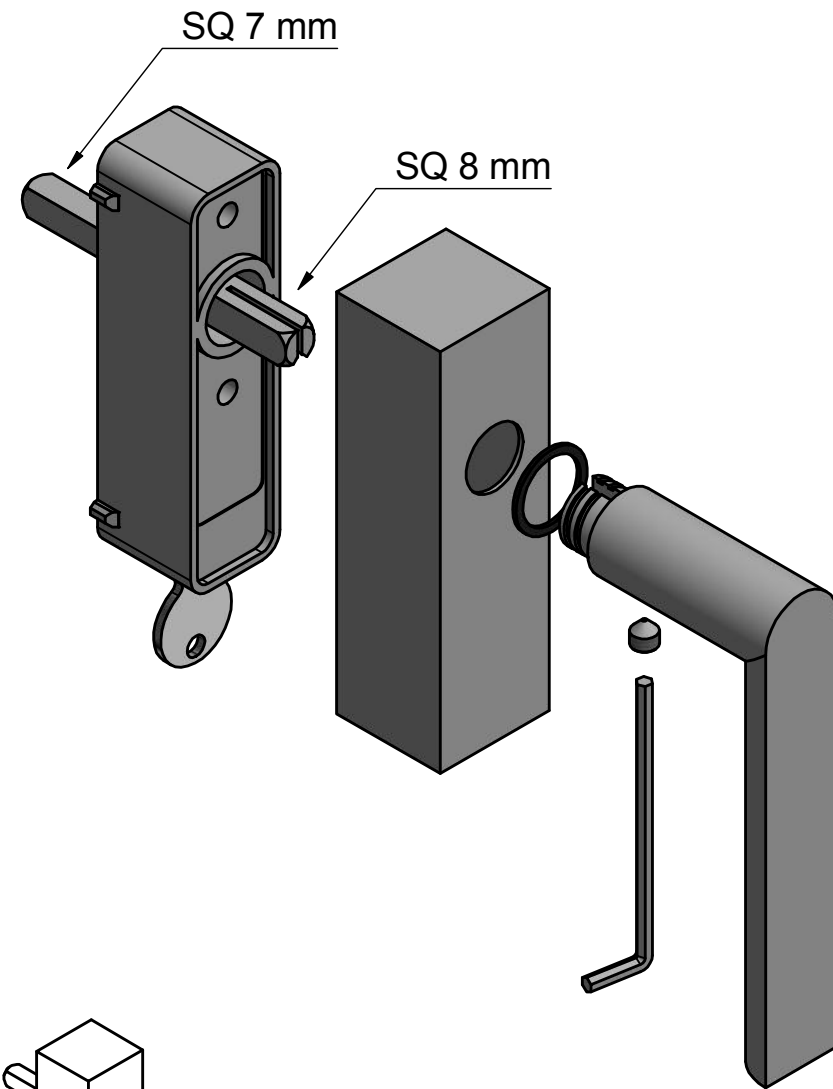

PBA100-DK

non-locking tilt and turn
window handle
stainless steel

12 50

35

FORMANI®		Part number:	
		Description:	
Doc no.:	3703D001 PBA100DK V02.dwg	PBA100-DK	Format:
Drawn by:	Christian Brimbois		Creation date:
Distributed by Two Tease Architectural Hardware info@twotease.com.au www.twotease.com.au		A3	

PBA100-DKLOCK

locking tilt and turn
window handle
stainless steel

FORMANI[®]		Part number:	
		PBA100-DKLOCK	
Doc no.: 3703D020 PBA100DKLOCK V02.dwg		A3	Format:
Drawn by: Christian Brimbois	Creation date: 13-2-2019		
Distributed by Two Tease Architectural Hardware info@twotease.com.au www.twotease.com.au			