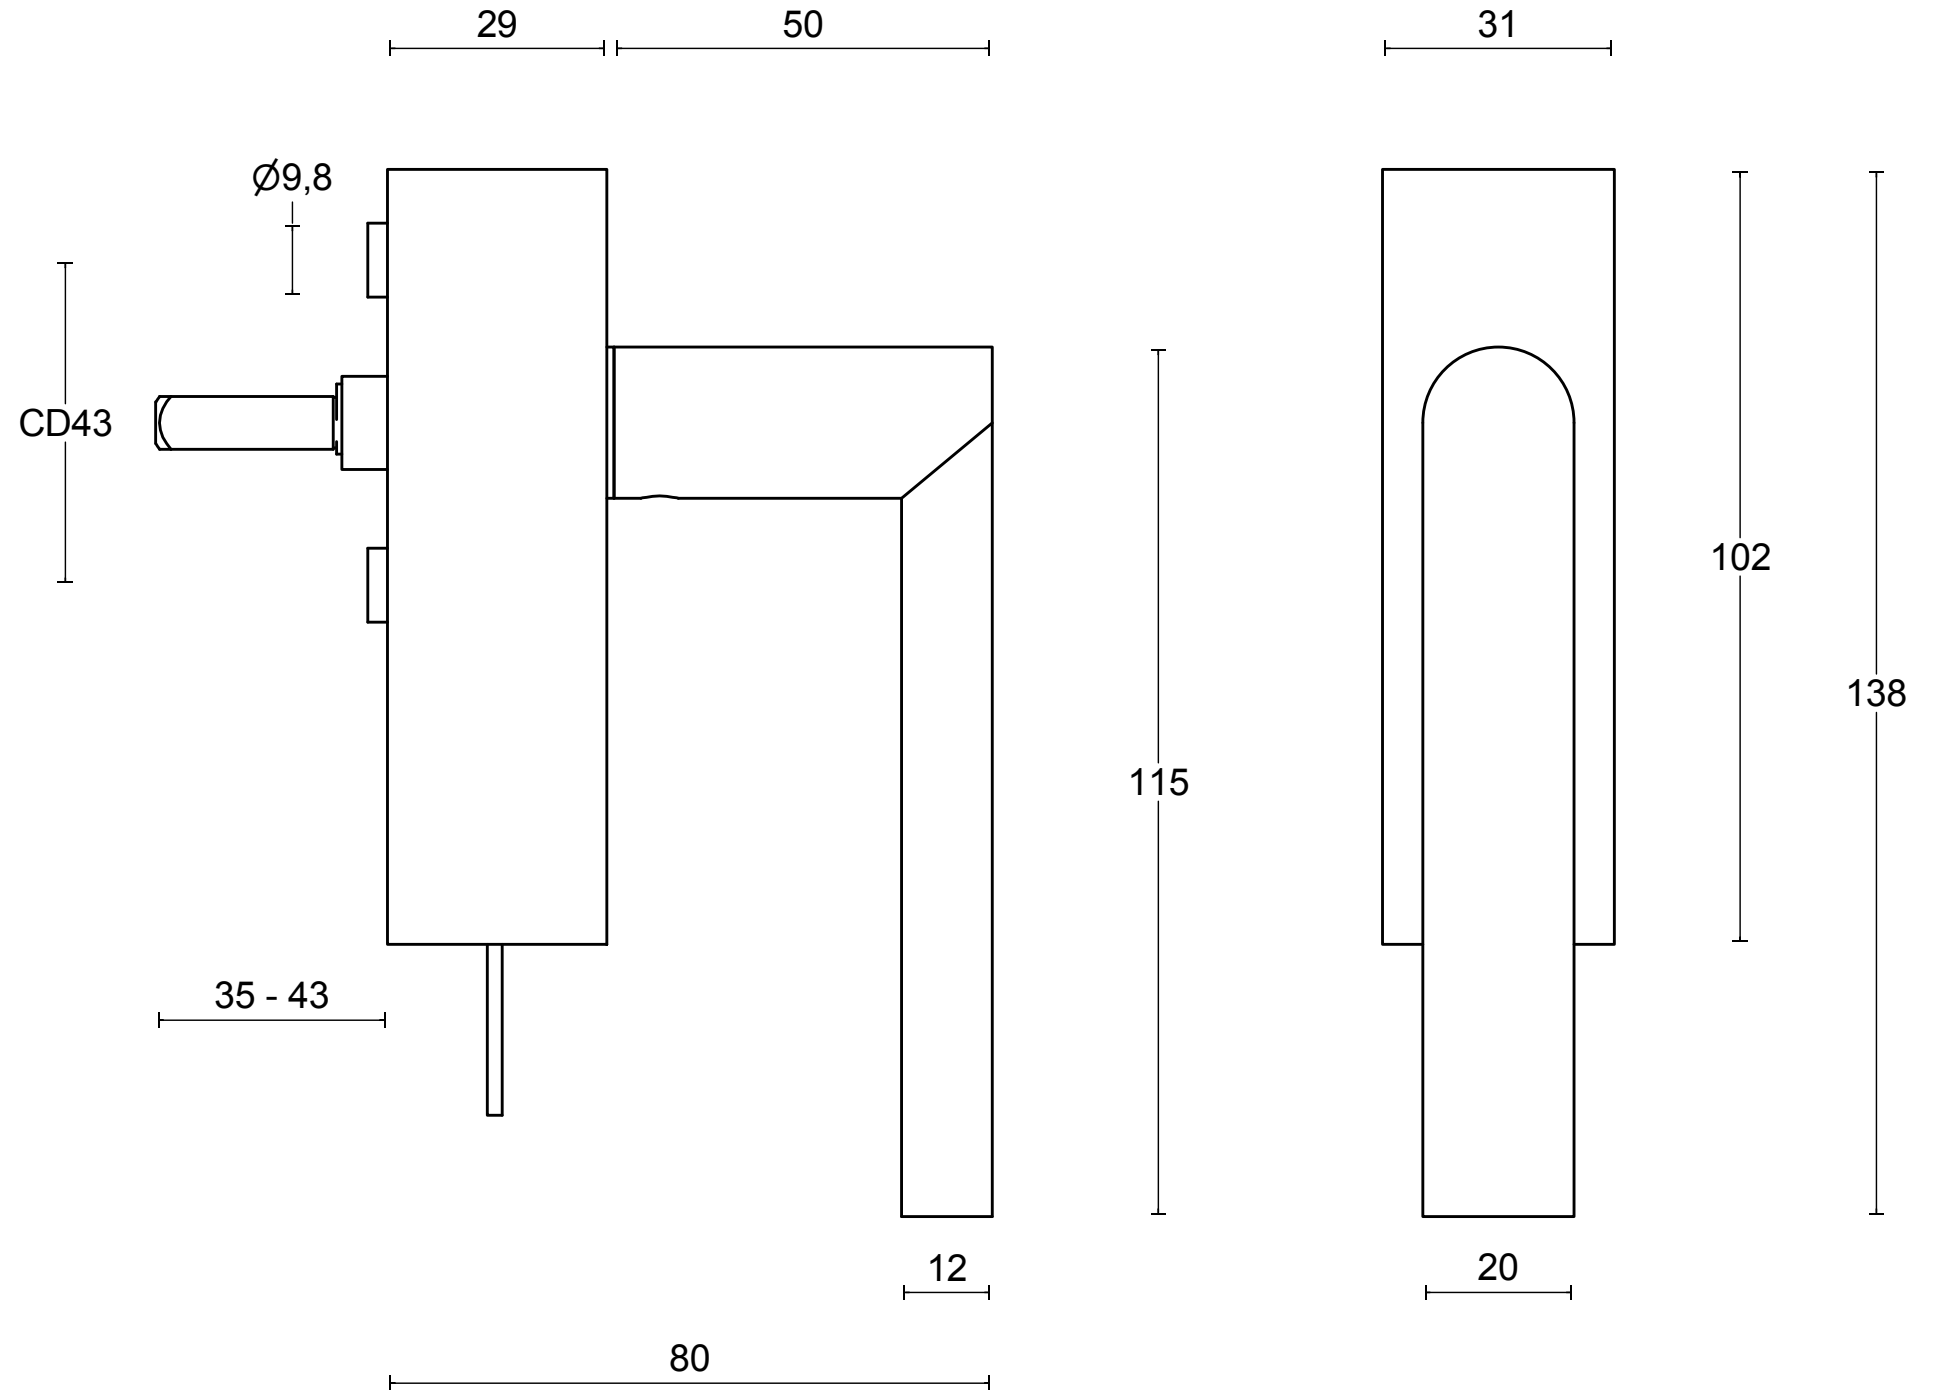

PBA100-DK

non-locking tilt and turn
window handle
stainless steel

12 50

35

FORMANI®		Part number:	
		Description:	
Doc no.:	3703D001 PBA100DK V02.dwg	PBA100-DK	Format:
Drawn by:	Christian Brimbois		Creation date:
Distributed by Two Tease Architectural Hardware info@twotease.com.au www.twotease.com.au		A3	

PBA100-DKLOCK

locking tilt and turn
window handle
stainless steel

FORMANI[®]		Part number:	
		PBA100-DKLOCK	
Doc no.: 3703D020 PBA100DKLOCK V02.dwg		A3	Format:
Drawn by: Christian Brimbois	Creation date: 13-2-2019		
Distributed by Two Tease Architectural Hardware info@twotease.com.au www.twotease.com.au			