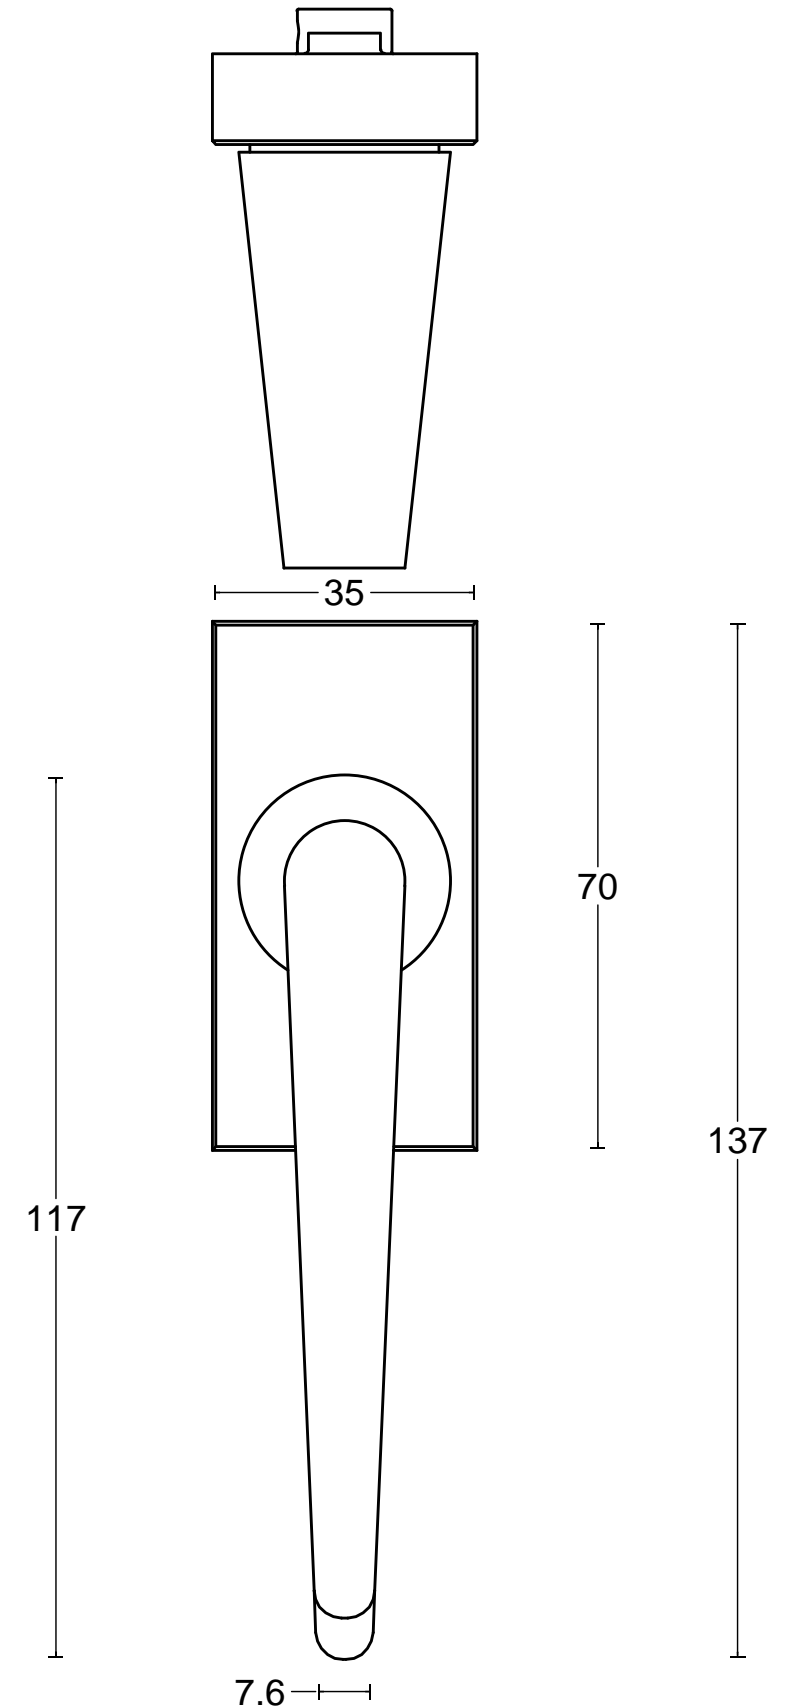

CONE OH102-DK

non-locking tilt and turn
window handle
stainless steel

TWO TEASE
ARCHITECTURAL HARDWARE

FORMANI®

FORMANI HOLLAND B.V.
EUROPALAAN 12
6199 AB MAASTRICHT-AIRPORT NL
T +31 (0)43 308 90 00
INFO@FORMANI.COM
WWW.FORMANI.COM

Formani filename: 3803D003_OH102-DK_V01.dwg

Drawn by: Christian Brimbois

Creation date: 8-3-2021

Type :

CONE OH102-DK

Description:

non-locking tilt and turn
window handle
stainless steel

Version:

V01

Format

A3