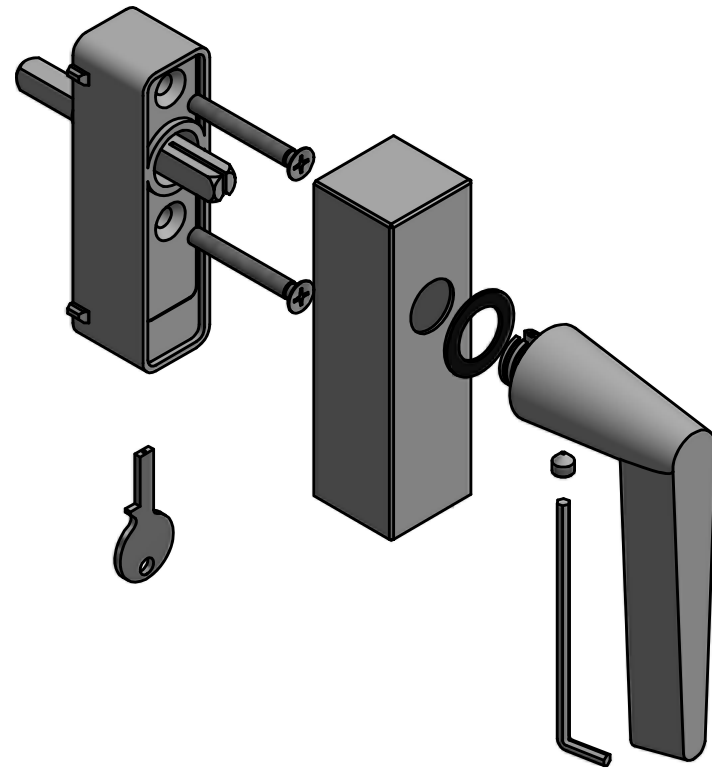

CONE OH102-DKLOCK

locking tilt and turn
window handle
stainless steel

FORMANI®

FORMANI HOLLAND B.V.
EUROPALAAN 12
6199 AB MAASTRICHT-AIRPORT NL
T +31 (0)43 308 90 00
INFO@FORMANI.COM
WWW.FORMANI.COM

Type :
CONE OH102-DKLOCK

Version:
V01

Formani filename: 3803D023_OH102-DKLOCK_V01.dwg

Drawn by: Christian Brimbois

Creation date: 8-3-2021

Description:
**locking tilt and turn
window handle
stainless steel**

Format
A3