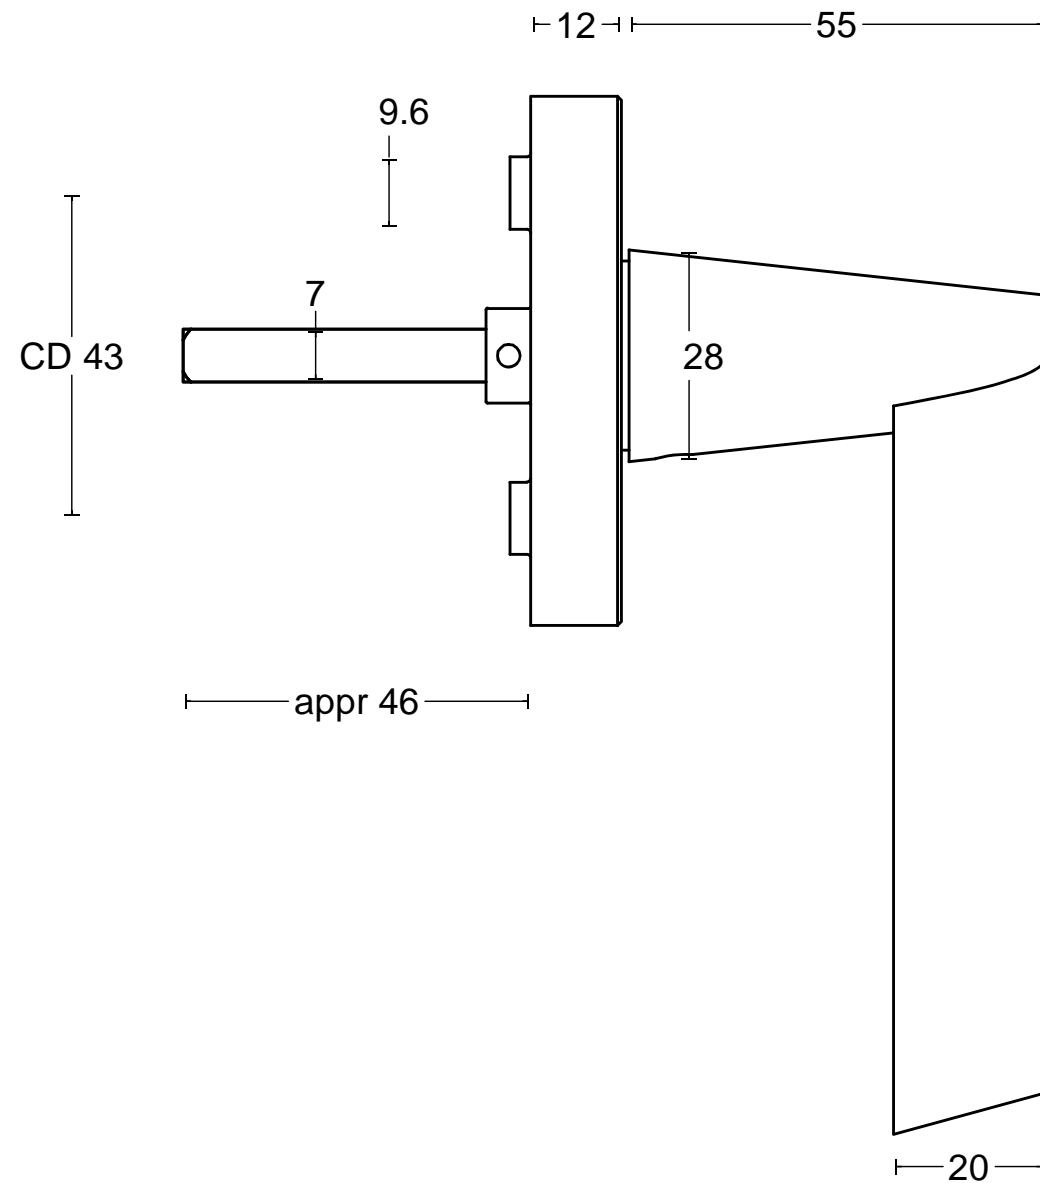

CONE OH102-DK

non-locking tilt and turn
window handle
stainless steel

TWO TEASE
ARCHITECTURAL HARDWARE

FORMANI®

FORMANI HOLLAND B.V.
EUROPALAAN 12
6199 AB MAASTRICHT-AIRPORT NL
T +31 (0)43 308 90 00
INFO@FORMANI.COM
WWW.FORMANI.COM

Formani filename: 3803D003_OH102-DK_V01.dwg

Drawn by: Christian Brimbois

Creation date: 8-3-2021

Type :

CONE OH102-DK

Description:

non-locking tilt and turn
window handle
stainless steel

Version:

V01

Format

A3