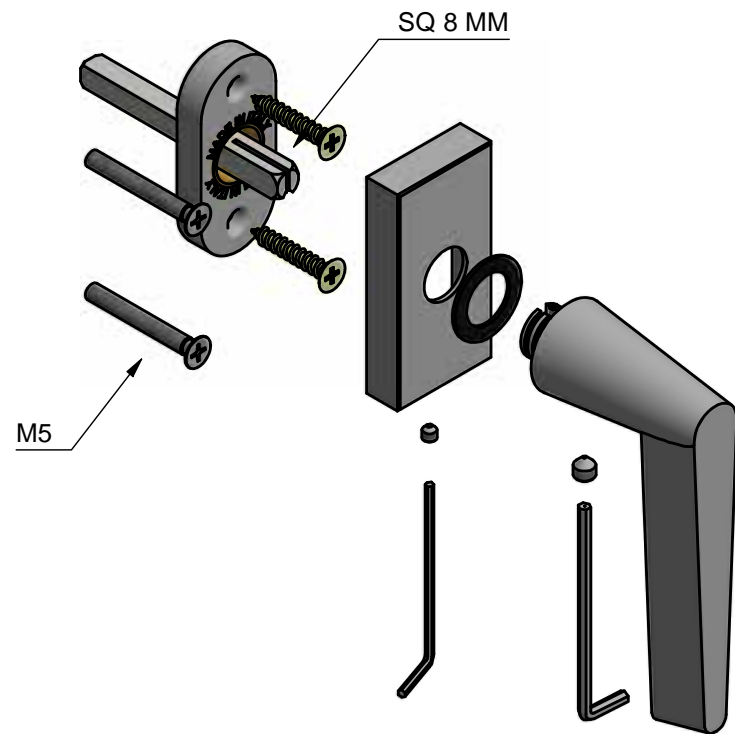

CONE OH102-DK

non-locking tilt and turn
window handle
stainless steel

TWO TEASE
ARCHITECTURAL HARDWARE

FORMANI®

FORMANI HOLLAND B.V.
EUROPALAAN 12
6199 AB MAASTRICHT-AIRPORT NL
T +31 (0)43 308 90 00
INFO@FORMANI.COM
WWW.FORMANI.COM

Formani filename: 3803D003_OH102-DK_V01.dwg

Drawn by: Christian Brimbois

Creation date: 8-3-2021

Type :

CONE OH102-DK

Description:

non-locking tilt and turn
window handle
stainless steel

Version:

Type :
CONE OH102-DKLOCK

Version:
V01

Formani filename: 3803D023_OH102-DKLOCK_V01.dwg

Drawn by: Christian Brimbois

Creation date: 8-3-2021

Description:
**locking tilt and turn
window handle
stainless steel**