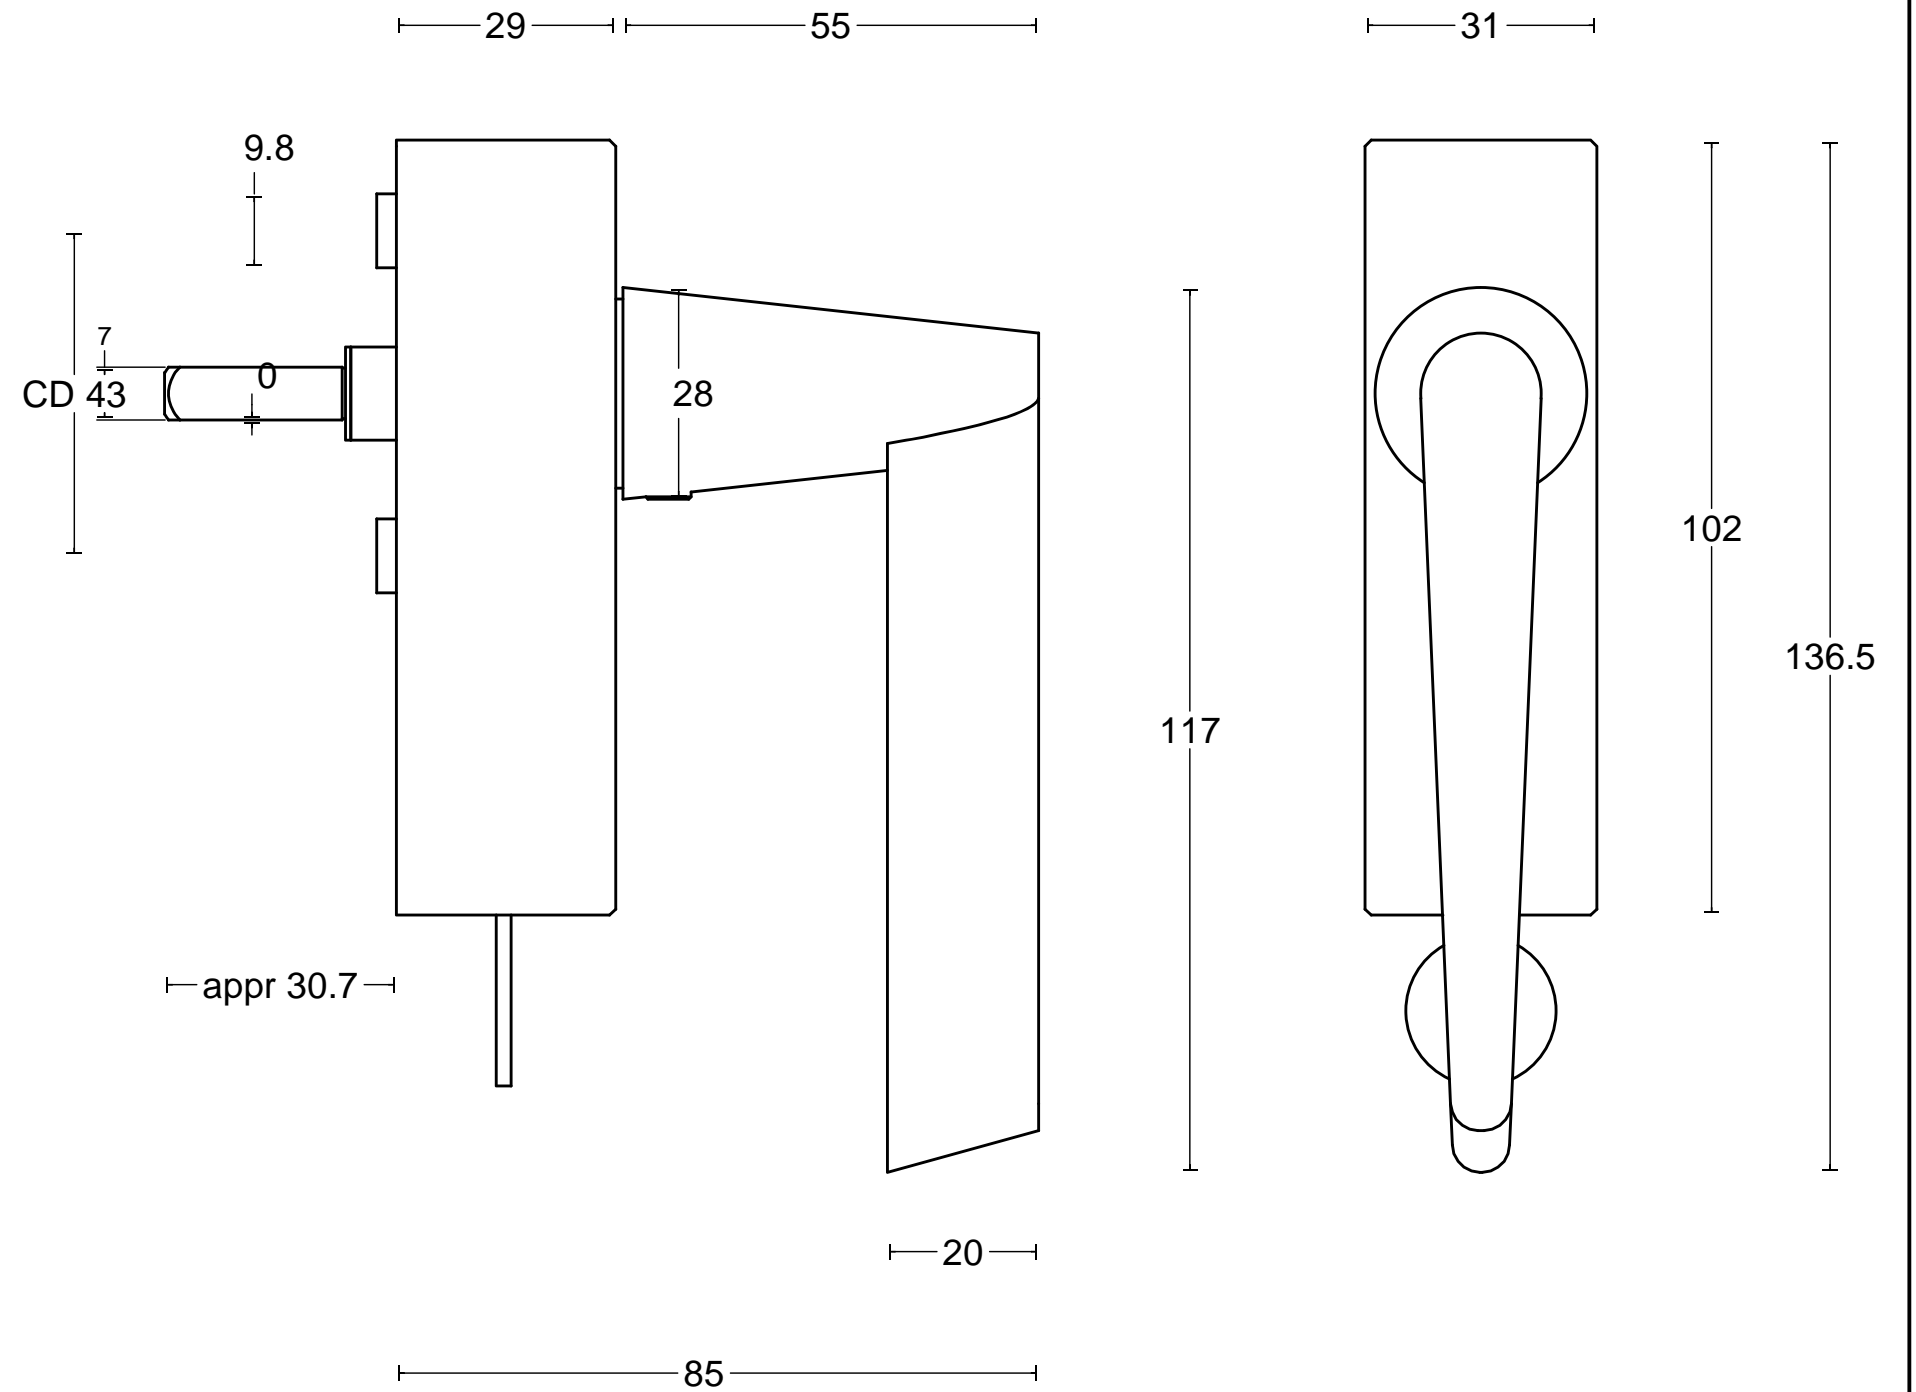

CONE OH102-DKLOCK

locking tilt and turn
window handle
stainless steel

FORMANI®

FORMANI HOLLAND B.V.
EUROPALAAN 12
6199 AB MAASTRICHT-AIRPORT NL
T +31 (0)43 308 90 00
INFO@FORMANI.COM
WWW.FORMANI.COM

Type :
CONE OH102-DKLOCK

Version:
V01

Formani filename: 3803D023_OH102-DKLOCK_V01.dwg

Drawn by: Christian Brimbois

Creation date: 8-3-2021

Description:
**locking tilt and turn
window handle
stainless steel**

Format
A3