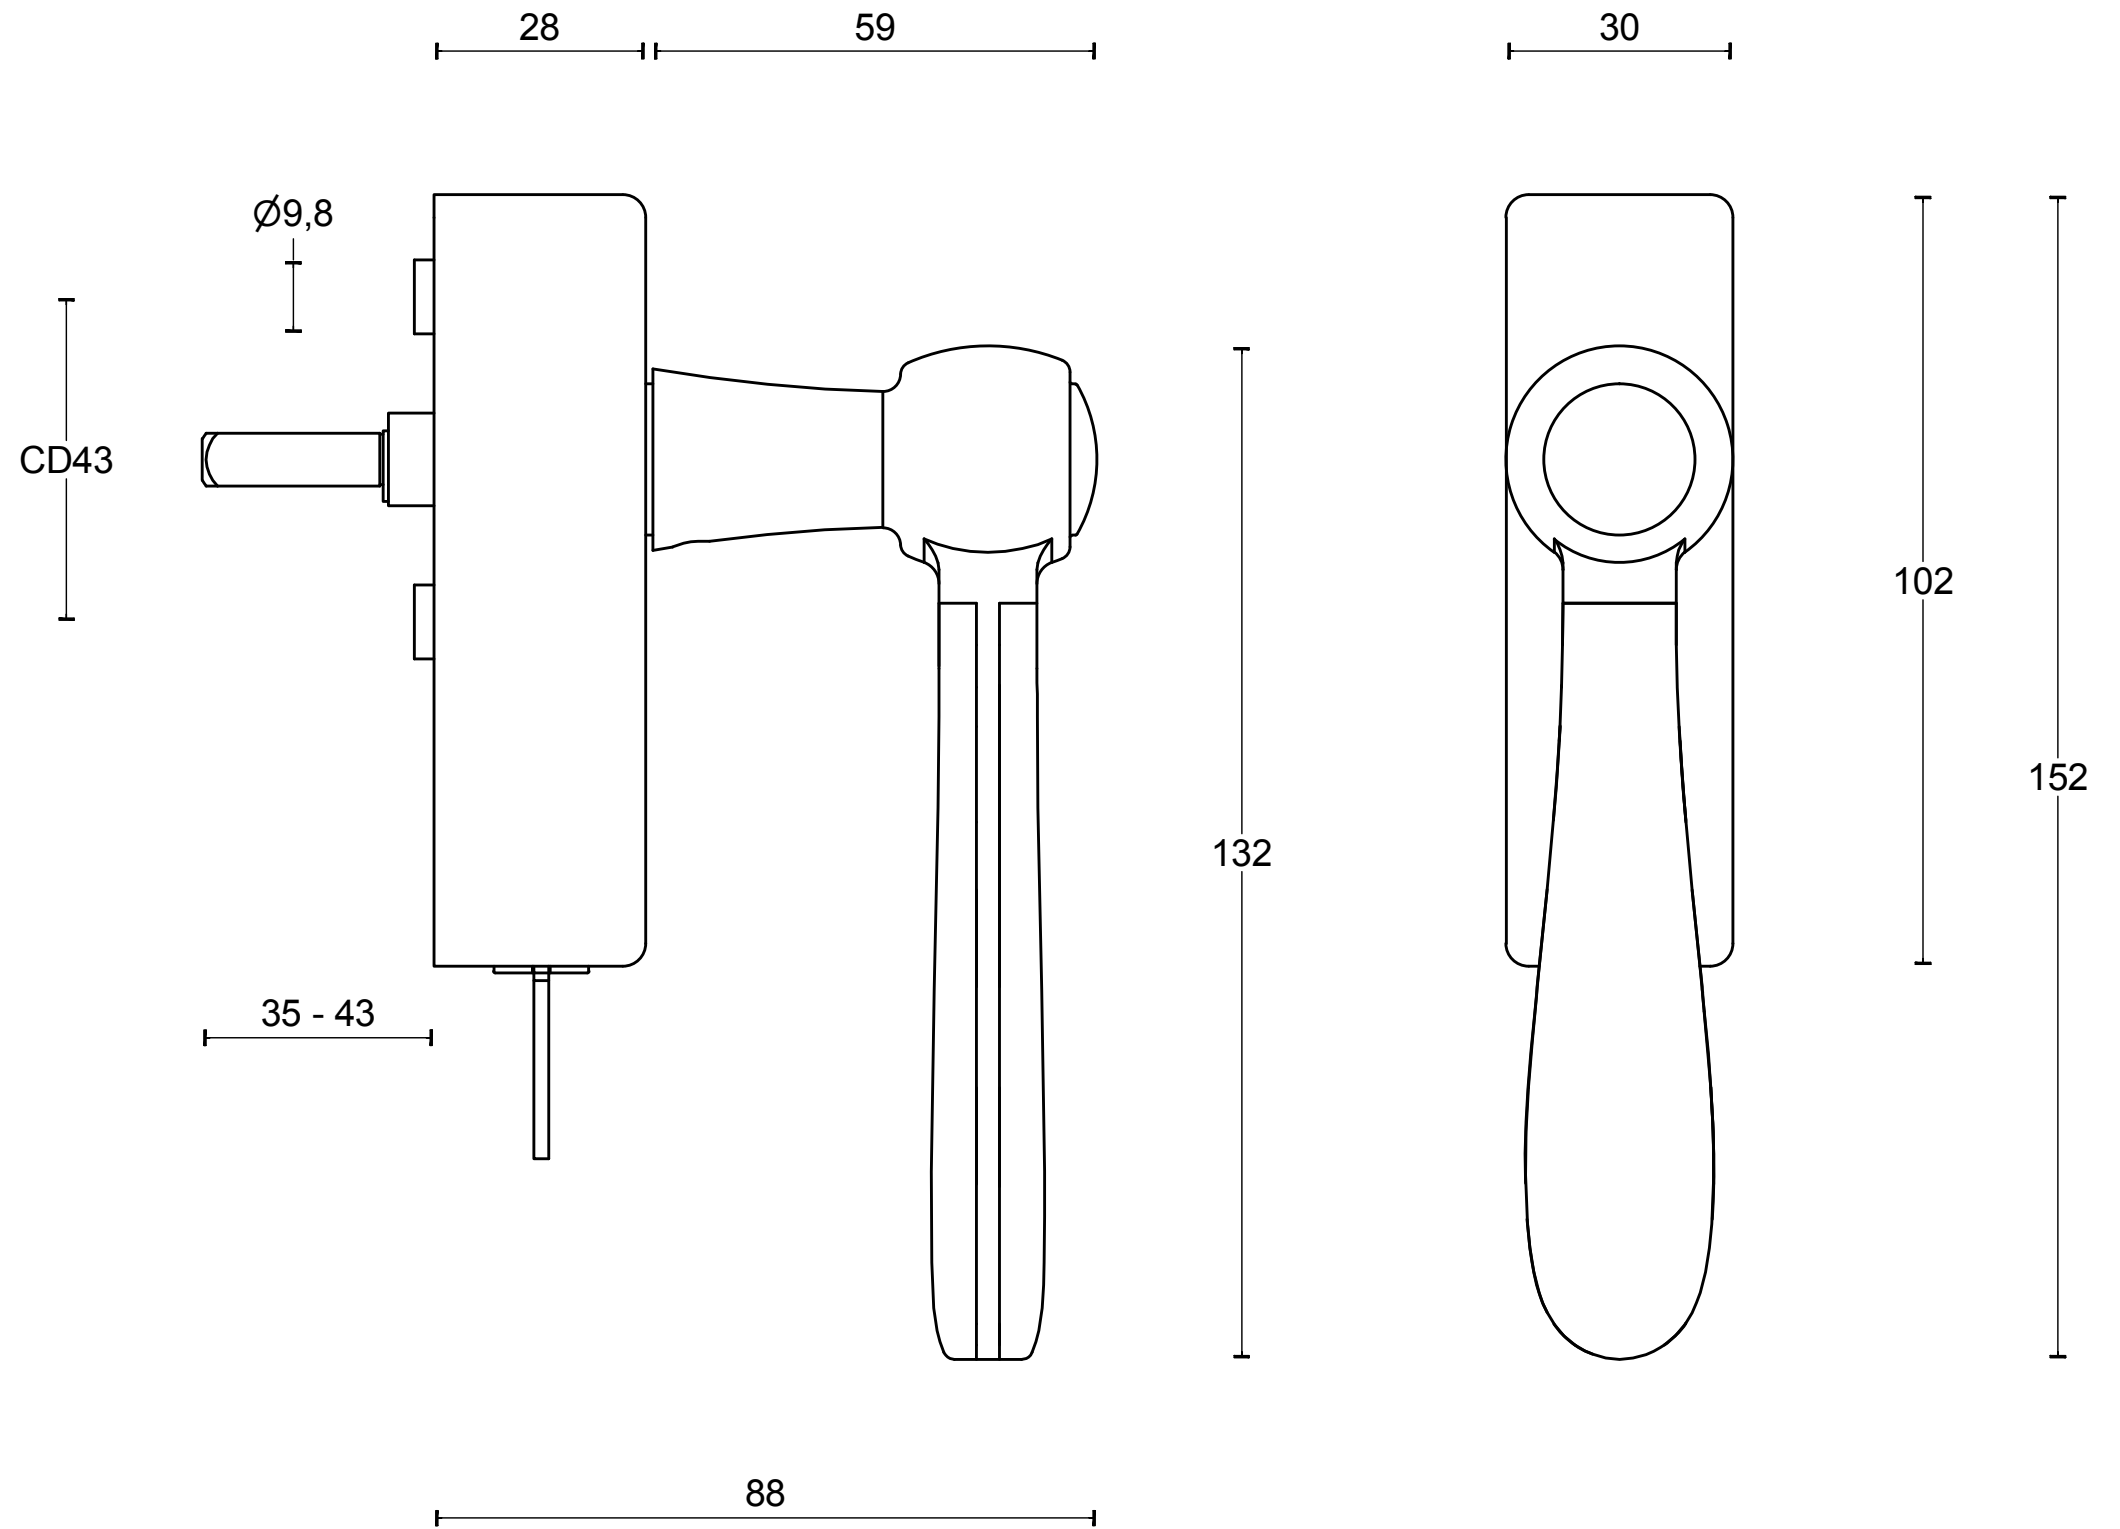

LZ100-DK-O

non-locking tilt and turn
window handle
stainless steel or brass

FORMANI [®]		Part number:	
		Description: LZ100-DK-O	
Doc no.: 3403D001 LZ100-DK-O V01.dwg	Drawn by: Christian Brimbois	Creation date: 27-7-2016	Format: A3
Distributed by Two Tease Architectural Hardware info@twotease.com.au www.twotease.com.au			

LZ100-DKLOCK-O

locking tilt and turn
window handle
stainless steel or brass

FORMANI®		Part number:	
		Description:	
Doc no.:	3403D020 LZ100-DKLOCK-O V01.dwg	LZ100-DKLOCK-O	Format:
Drawn by:	Christian Brimbois		Creation date:
Distributed by Two Tease Architectural Hardware info@twotease.com.au www.twotease.com.au			