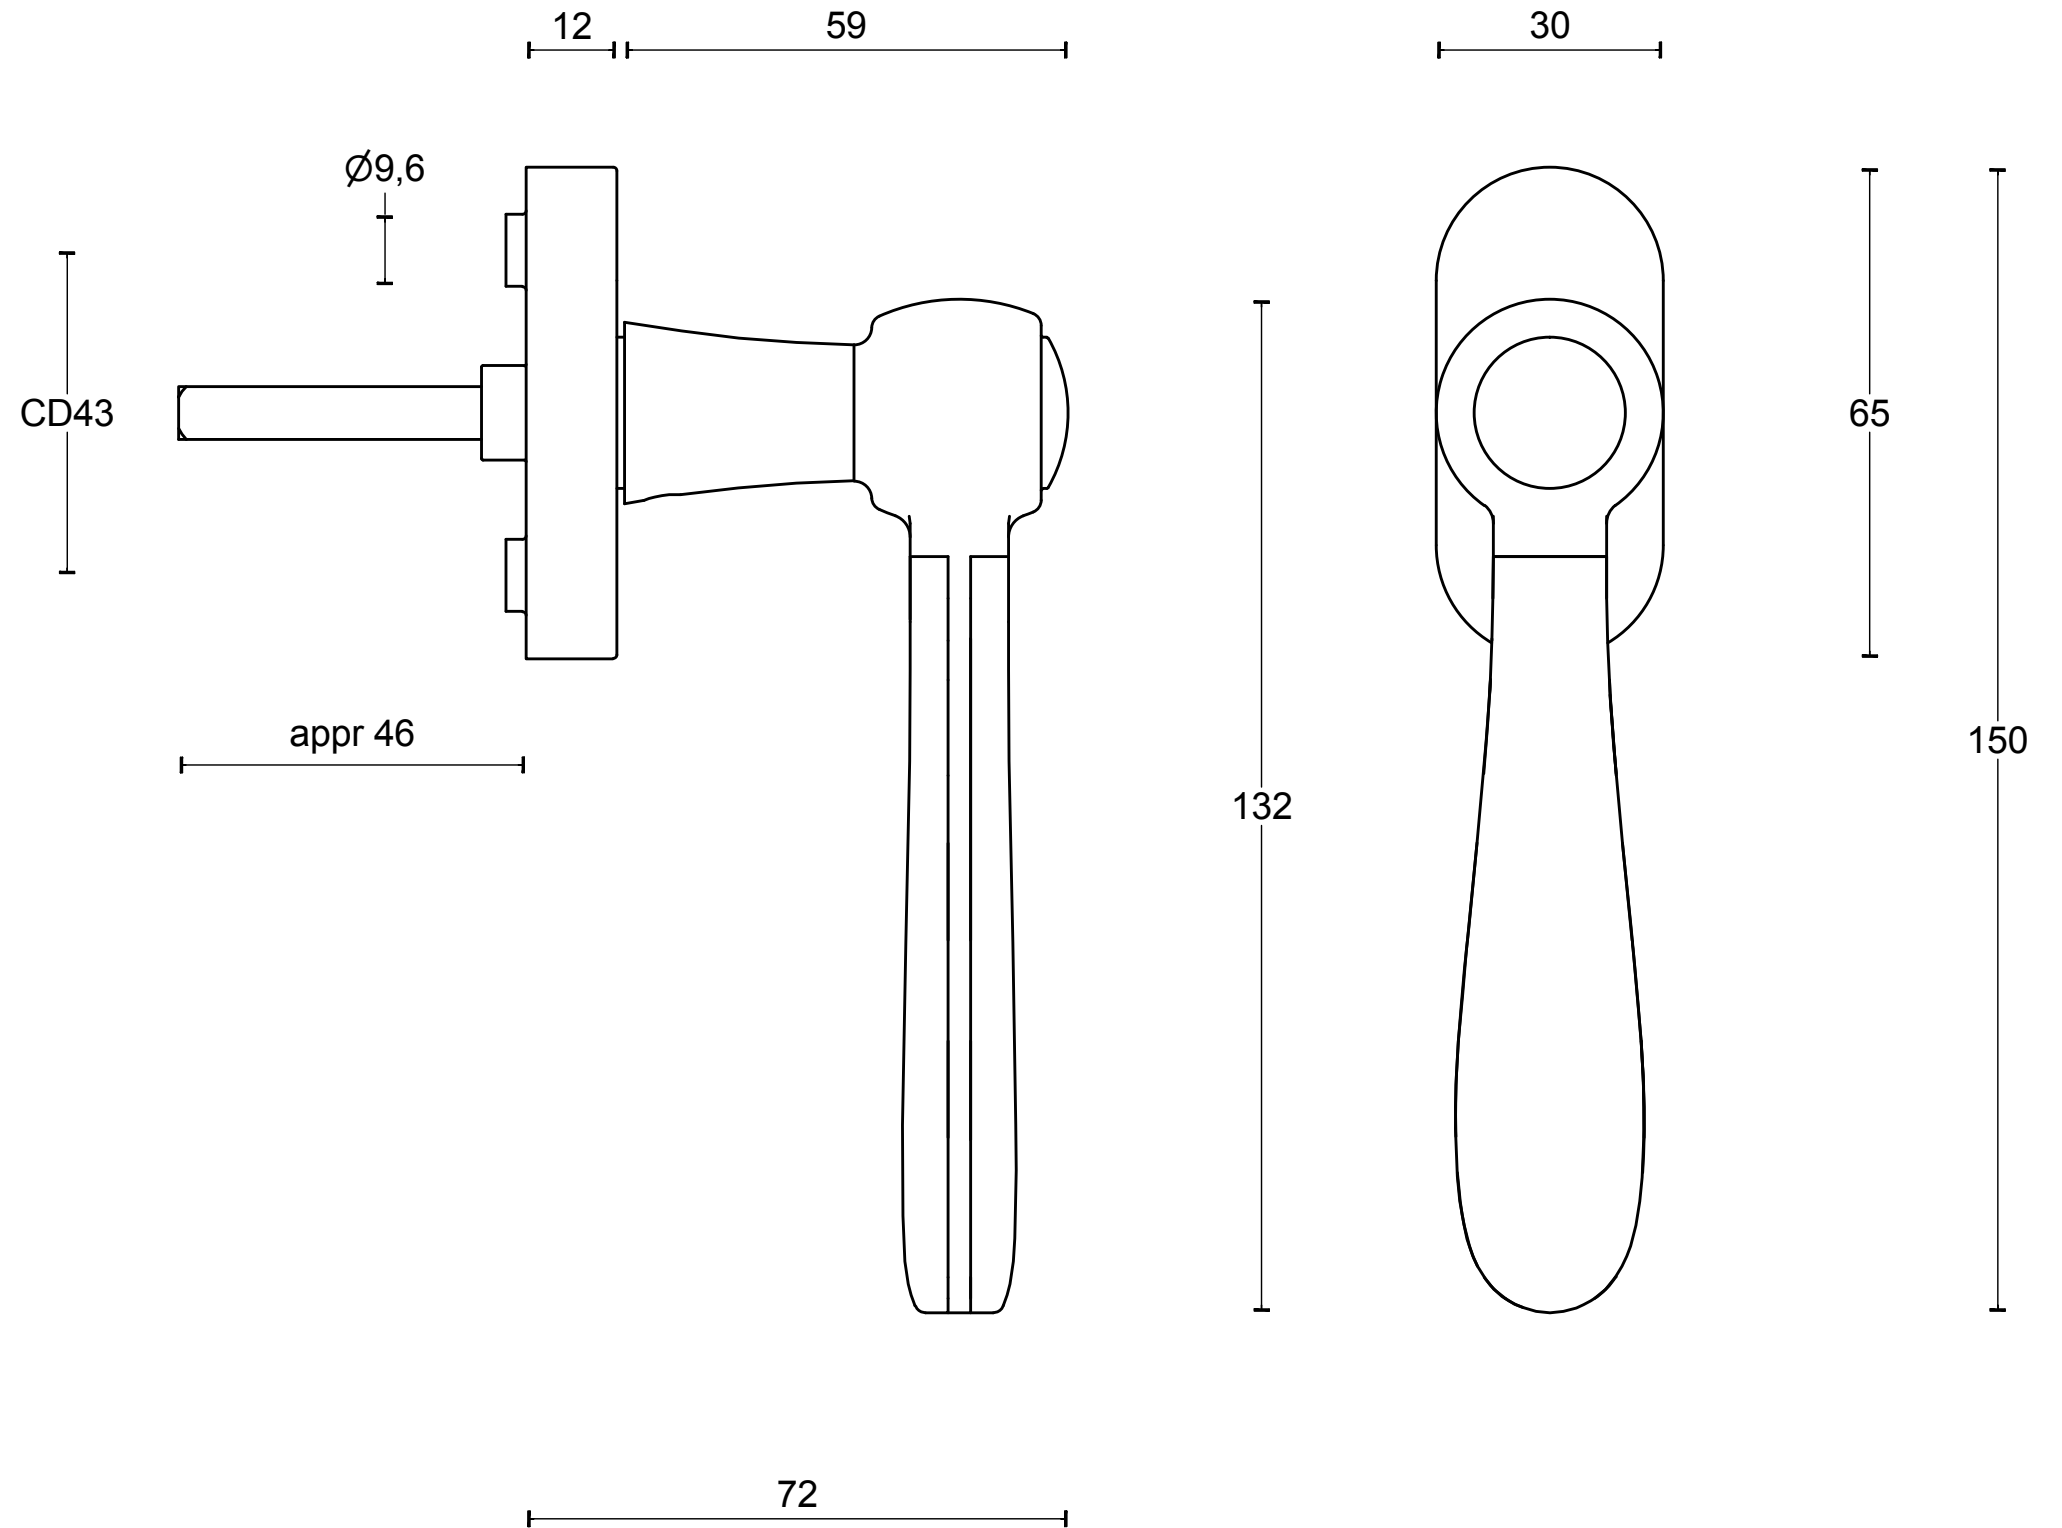

LZ100-DK-O

non-locking tilt and turn
window handle
stainless steel or brass

FORMANI [®]		Part number:	
		Description: LZ100-DK-O	
Doc no.: 3403D001 LZ100-DK-O V01.dwg	Drawn by: Christian Brimbois	Creation date: 27-7-2016	Format: A3
Distributed by Two Tease Architectural Hardware info@twotease.com.au www.twotease.com.au			

LZ100-DKLOCK-O

locking tilt and turn
window handle
stainless steel or brass

FORMANI®		Part number:	
		Description:	
Doc no.:	3403D020 LZ100-DKLOCK-O V01.dwg	LZ100-DKLOCK-O	Format:
Drawn by:	Christian Brimbois		Creation date:
Distributed by Two Tease Architectural Hardware info@twotease.com.au www.twotease.com.au			