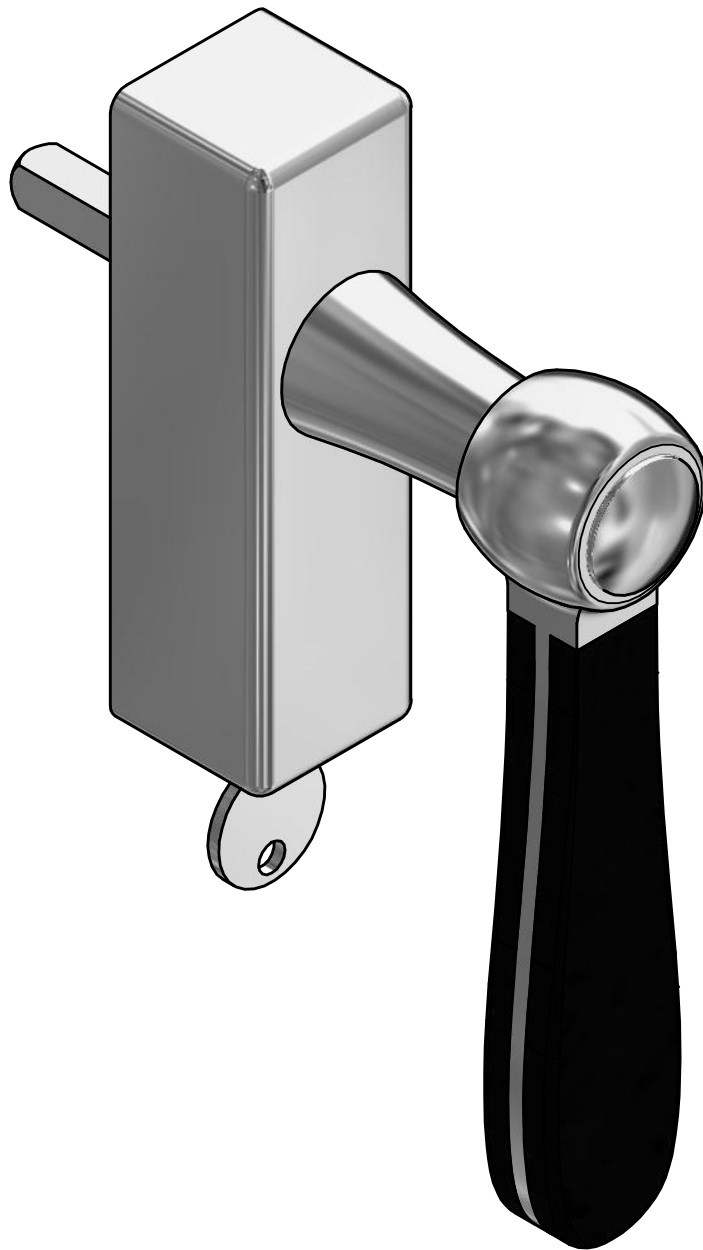

LZ100-DK-O

non-locking tilt and turn
window handle
stainless steel or brass

FORMANI [®]		Part number:	
		Description: LZ100-DK-O	
Doc no.: 3403D001 LZ100-DK-O V01.dwg	Drawn by: Christian Brimbois	Creation date: 27-7-2016	Format: A3
Distributed by Two Tease Architectural Hardware info@twotease.com.au www.twotease.com.au			

LZ100-DKLOCK-O

locking tilt and turn
window handle
stainless steel or brass

FORMANI®		Part number:	
		Description:	
Doc no.:	3403D020 LZ100-DKLOCK-O V01.dwg	LZ100-DKLOCK-O	Format:
Drawn by:	Christian Brimbois		Creation date:
Distributed by Two Tease Architectural Hardware info@twotease.com.au www.twotease.com.au			