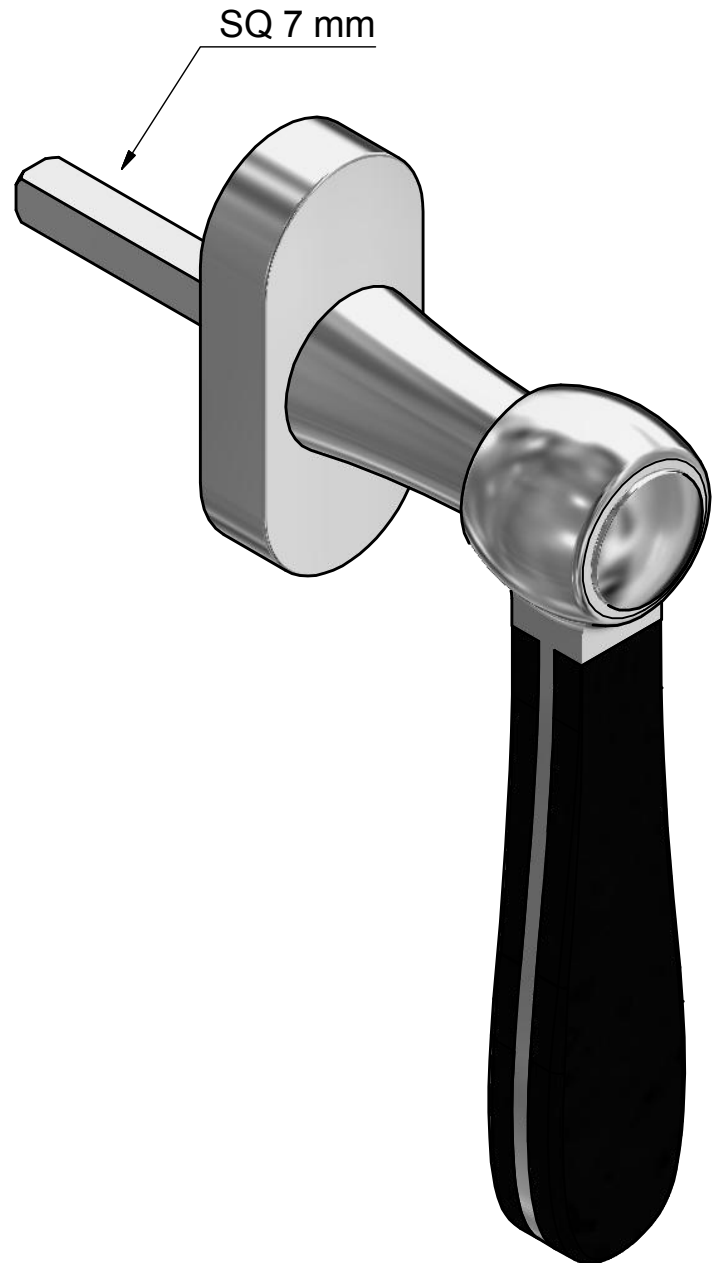

LZ100-DK-O

non-locking tilt and turn
window handle
stainless steel or brass

FORMANI [®]		Part number:	
		Description: LZ100-DK-O	
Doc no.: 3403D001 LZ100-DK-O V01.dwg	Drawn by: Christian Brimbois	Creation date: 27-7-2016	Format: A3
Distributed by Two Tease Architectural Hardware info@twotease.com.au www.twotease.com.au			

LZ100-DKLOCK-O

locking tilt and turn
window handle
stainless steel or brass

FORMANI®		Part number:	
		Description:	
Doc no.:	3403D020 LZ100-DKLOCK-O V01.dwg	LZ100-DKLOCK-O	Format:
Drawn by:	Christian Brimbois		Creation date:
Distributed by Two Tease Architectural Hardware info@twotease.com.au www.twotease.com.au			