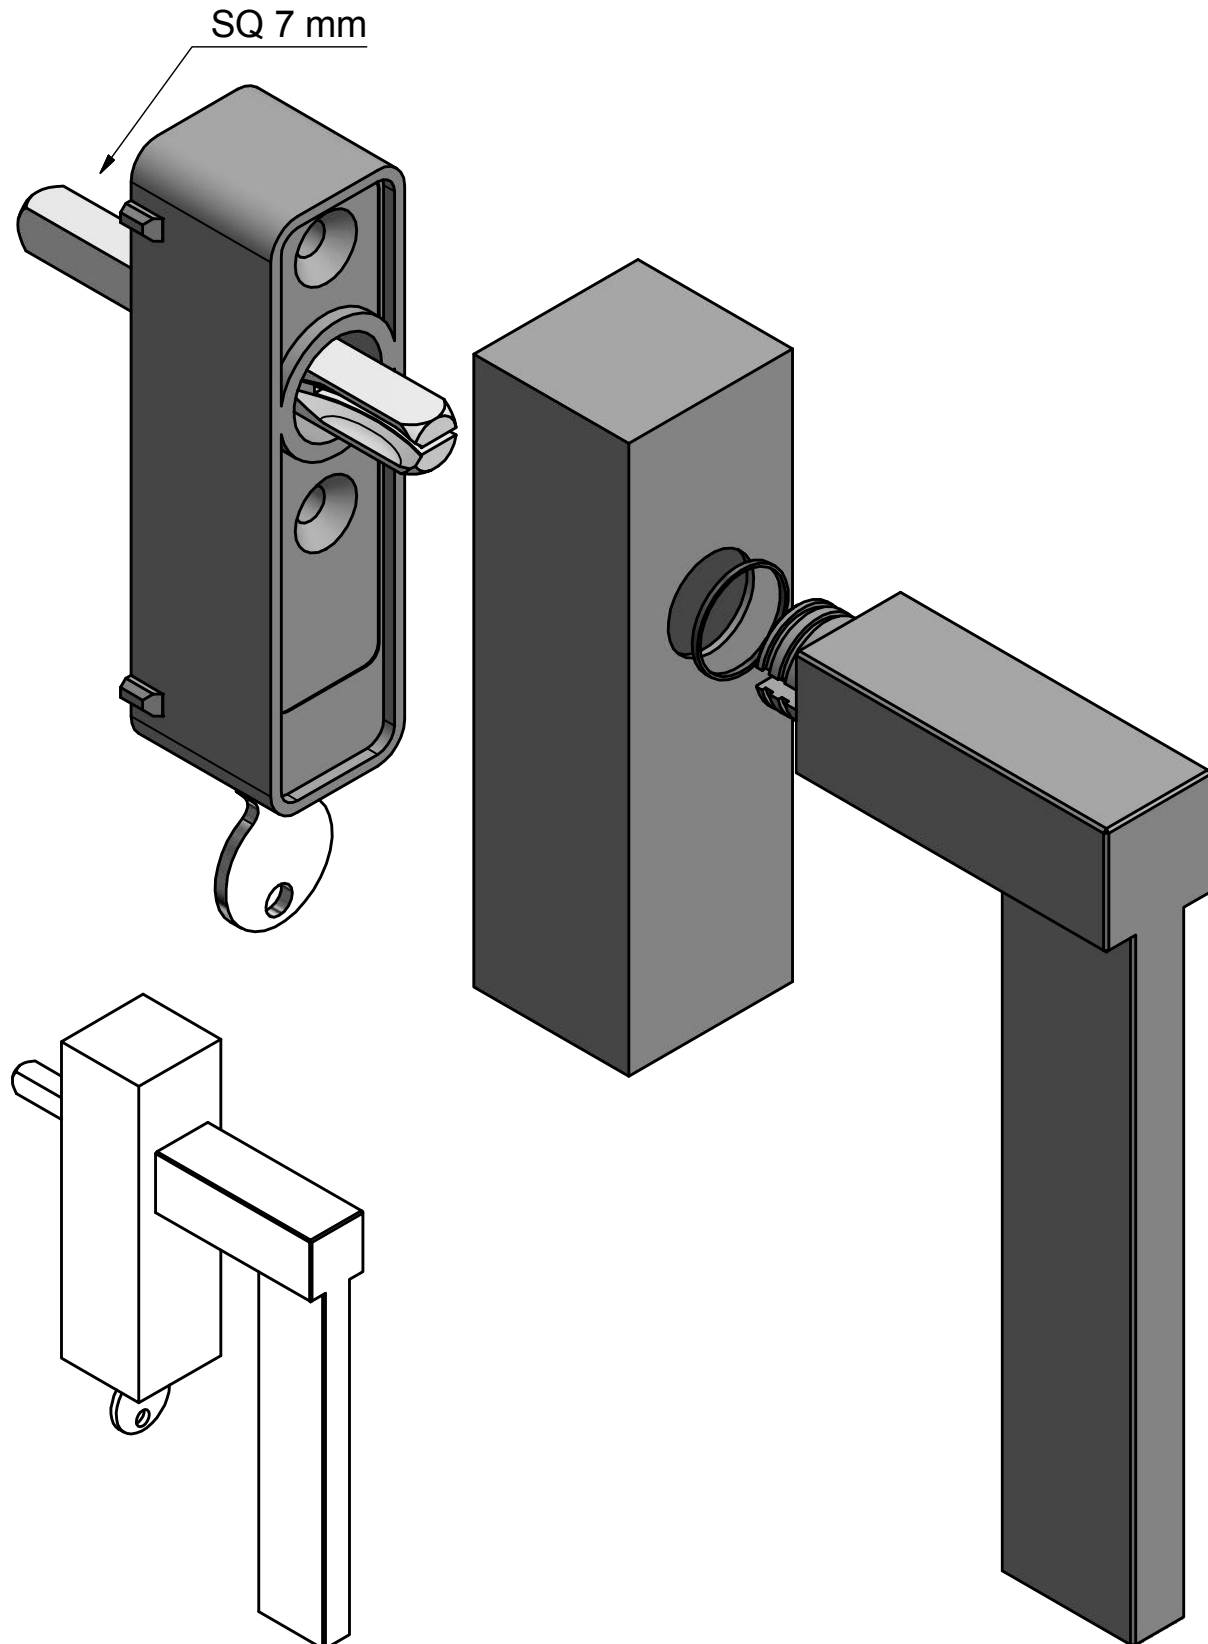

LSQV-DK

non-locking tilt and turn
window handle
stainless steel

FORMANI®		Part number:	
		Description: LSQV-DK	
Doc no.: 1503D054 LSQV-DK V01.dwg	Drawn by: Christian Brimbois	Creation date: 1-9-2017	Format: A3
Distributed by Two Tease Architectural Hardware info@twotease.com.au www.twotease.com.au			

LSQV-DKLOCK

locking tilt and turn
window handle
stainless steel

FORMANI®		Part number:	
		Description:	
Doc no.:	1503D044 LSQV-DKLOCK V01.dwg	LSQV-DKLOCK	Format:
Drawn by:	Christian Brimbois		Creation date:
Distributed by Two Tease Architectural Hardware info@twotease.com.au www.twotease.com.au		A3	