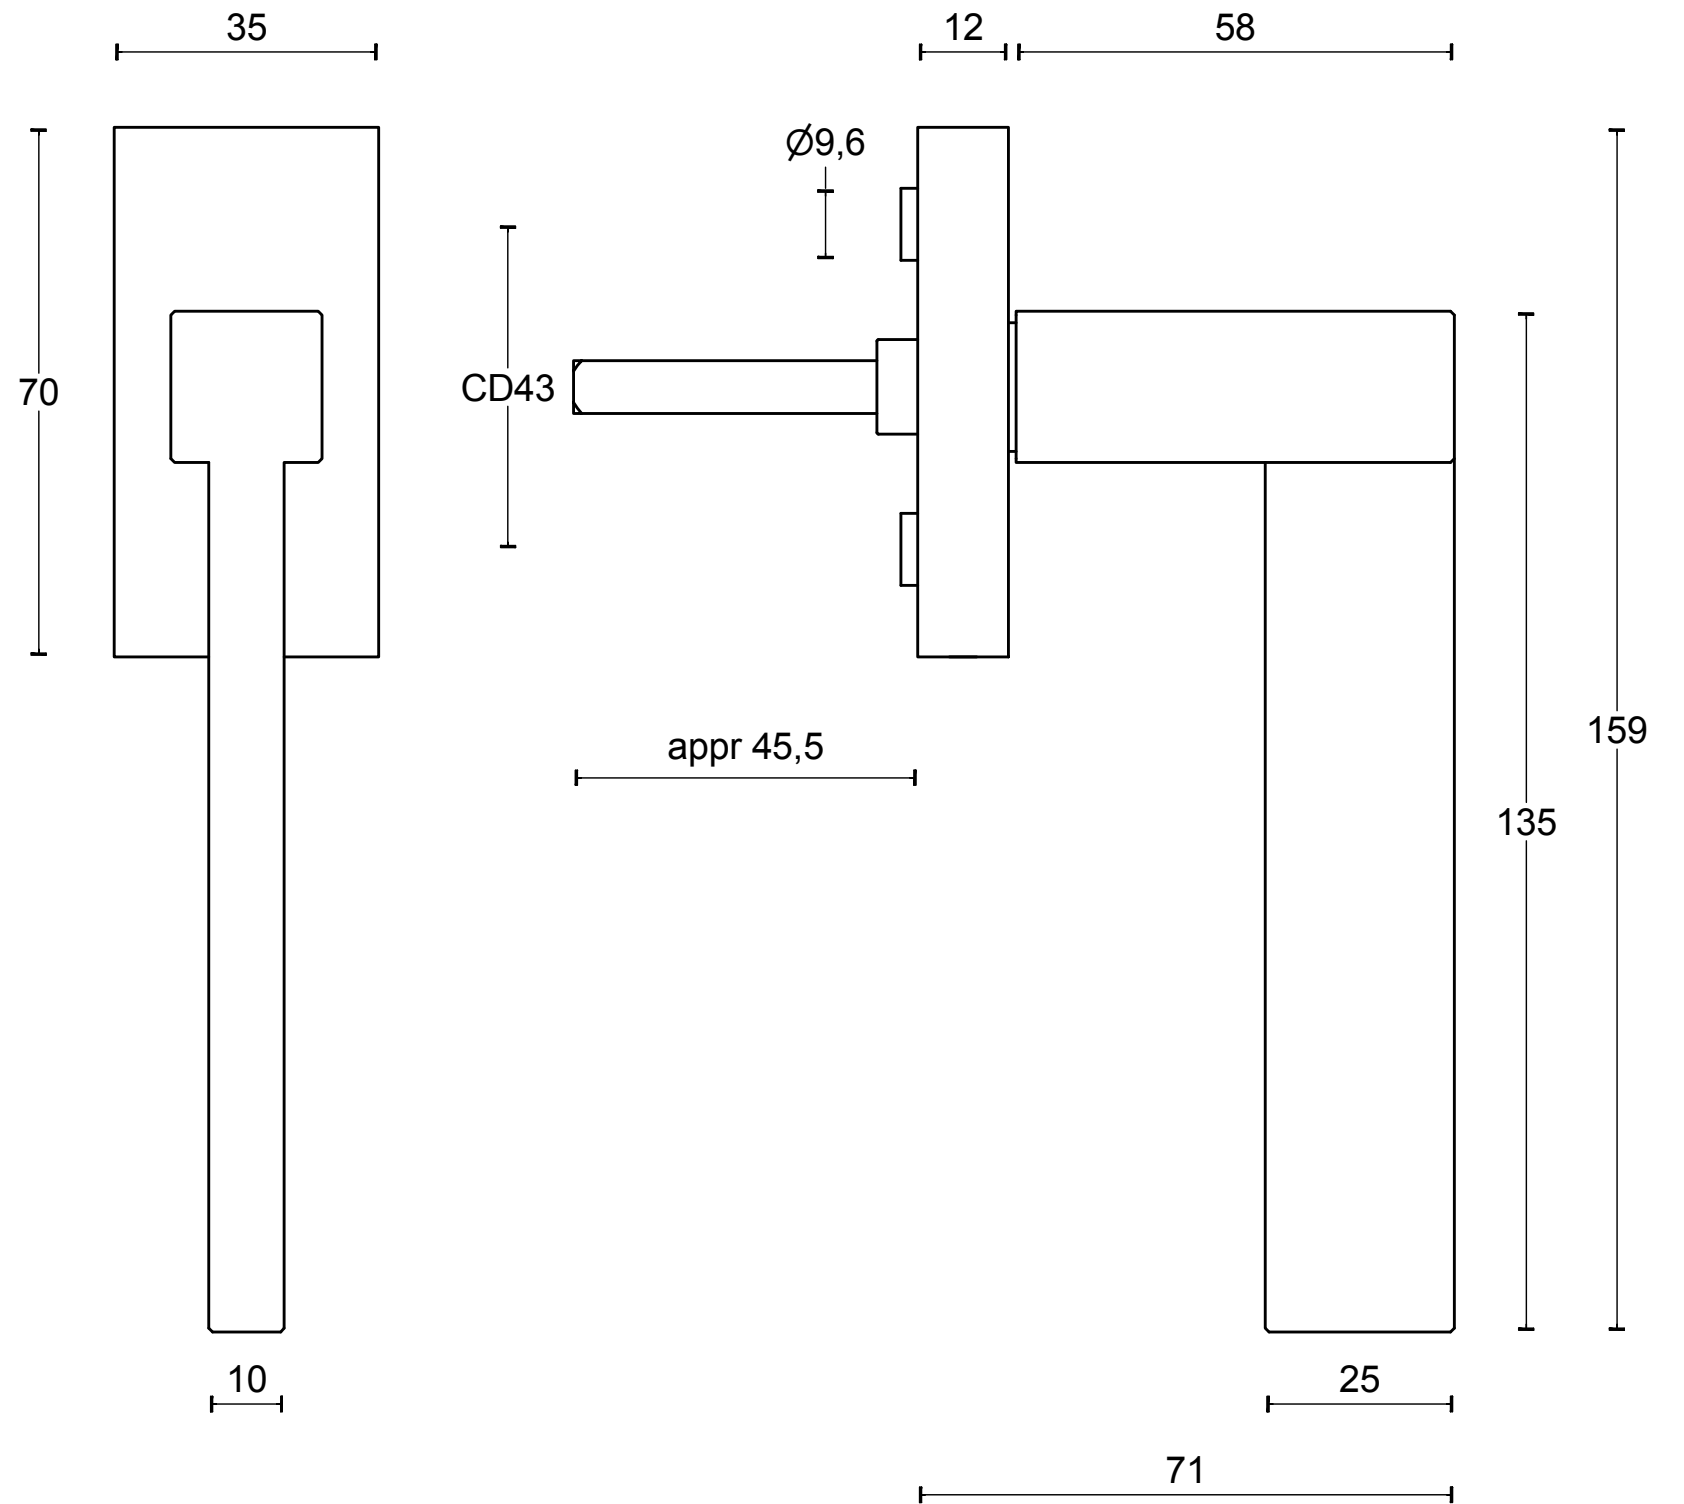

LSQV-DK

non-locking tilt and turn
window handle
stainless steel

FORMANI®		Part number:	
		Description: LSQV-DK	
Doc no.: 1503D054 LSQV-DK V01.dwg	Drawn by: Christian Brimbois	Creation date: 1-9-2017	Format: A3
Distributed by Two Tease Architectural Hardware info@twotease.com.au www.twotease.com.au			

LSQV-DKLOCK

locking tilt and turn
window handle
stainless steel

FORMANI®		Part number:	
		Description:	
Doc no.:	1503D044 LSQV-DKLOCK V01.dwg	LSQV-DKLOCK	Format:
Drawn by:	Christian Brimbois		Creation date:
Distributed by Two Tease Architectural Hardware info@twotease.com.au www.twotease.com.au		A3	