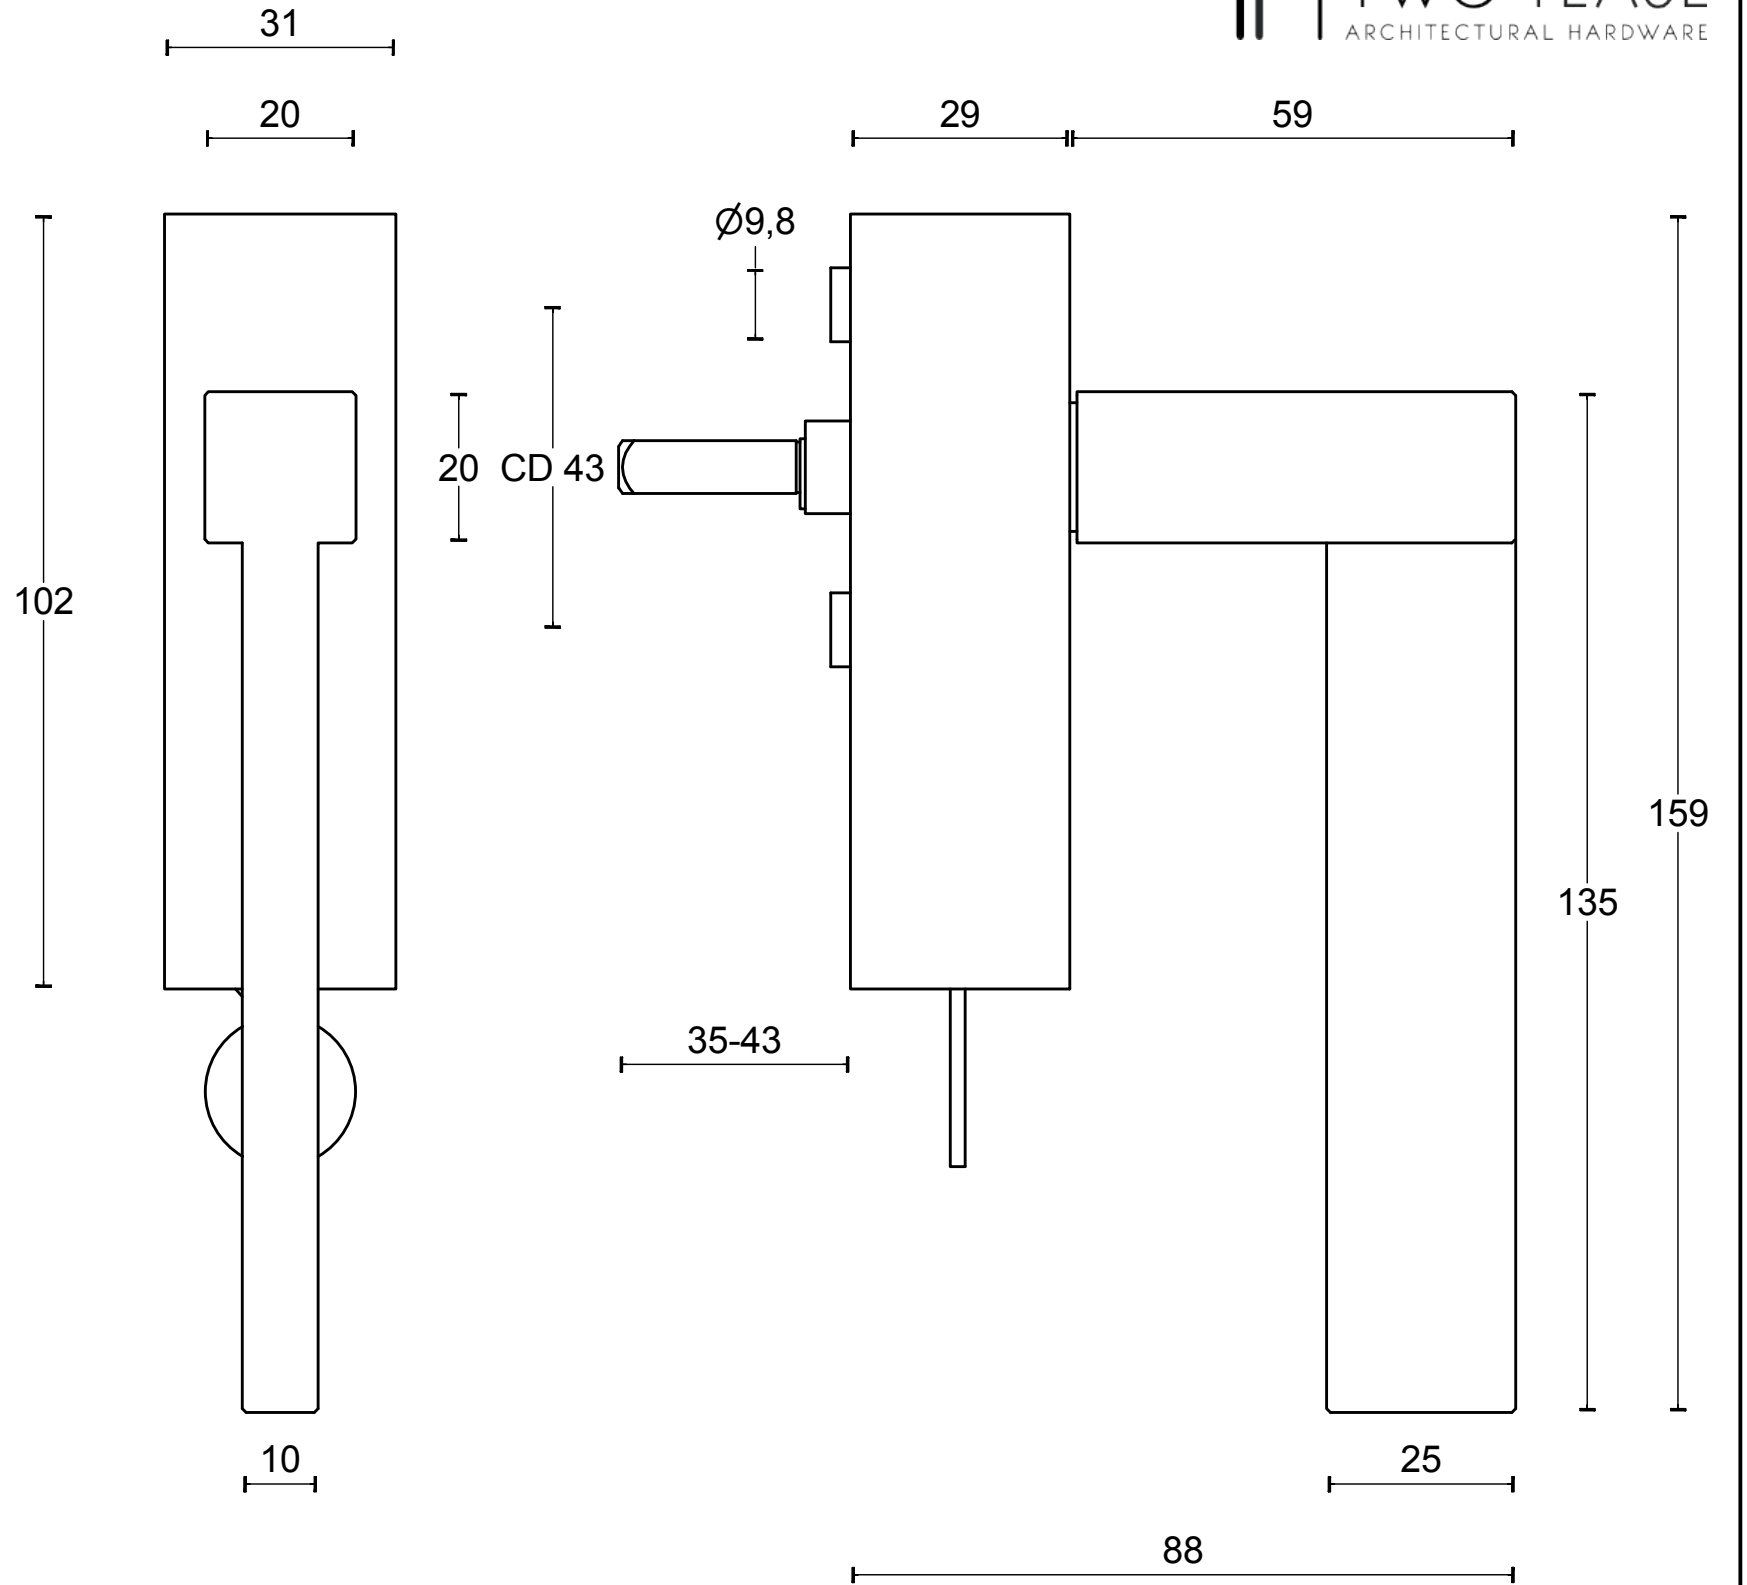

LSQV-DK

non-locking tilt and turn
window handle
stainless steel

FORMANI®		Part number:	
		Description: LSQV-DK	
Doc no.: 1503D054 LSQV-DK V01.dwg	Drawn by: Christian Brimbois	Creation date: 1-9-2017	Format: A3
Distributed by Two Tease Architectural Hardware info@twotease.com.au www.twotease.com.au			

LSQV-DKLOCK

locking tilt and turn
window handle
stainless steel

FORMANI®		Part number:	
		Description:	
Doc no.:	1503D044 LSQV-DKLOCK V01.dwg	LSQV-DKLOCK	Format:
Drawn by:	Christian Brimbois		Creation date:
Distributed by Two Tease Architectural Hardware info@twotease.com.au www.twotease.com.au		A3	