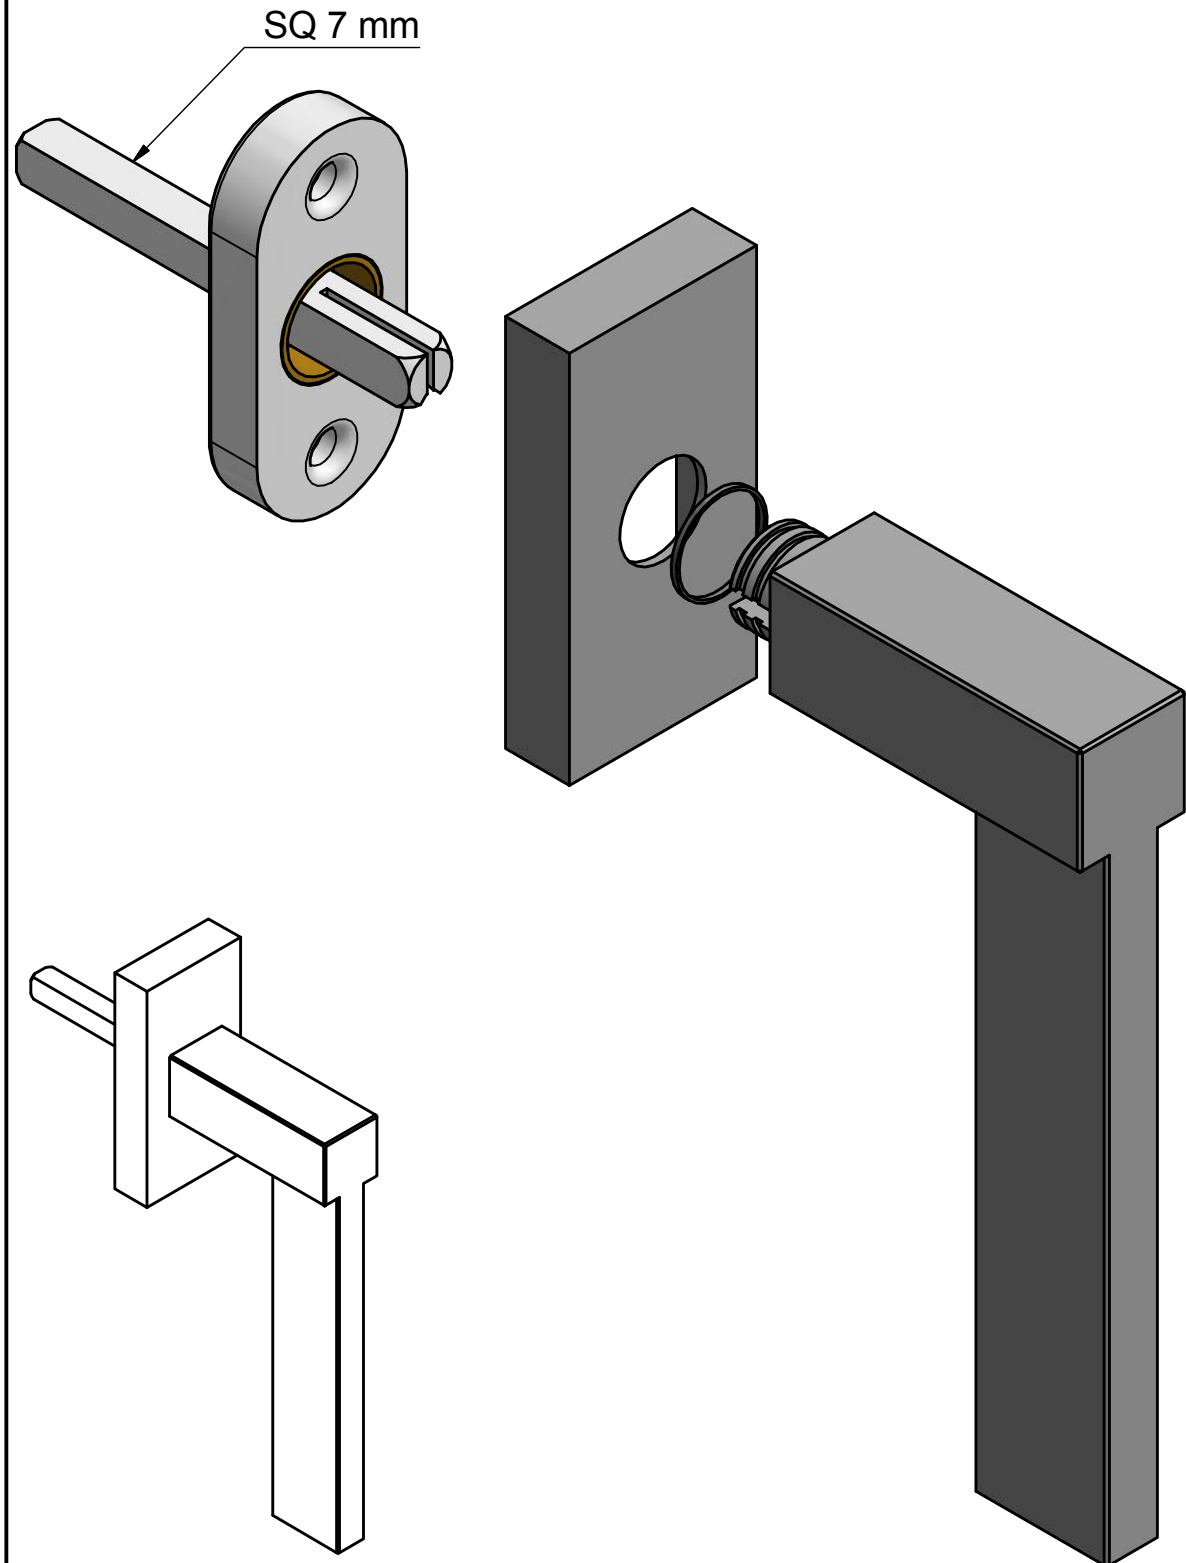

LSQV-DK

non-locking tilt and turn
window handle
stainless steel

FORMANI®		Part number:	
		Description: LSQV-DK	
Doc no.: 1503D054 LSQV-DK V01.dwg	Drawn by: Christian Brimbois	Creation date: 1-9-2017	Format: A3
Distributed by Two Tease Architectural Hardware info@twotease.com.au www.twotease.com.au			

LSQV-DKLOCK

locking tilt and turn
window handle
stainless steel

FORMANI®		Part number:	
		Description:	
Doc no.:	1503D044 LSQV-DKLOCK V01.dwg	LSQV-DKLOCK	Format:
Drawn by:	Christian Brimbois		Creation date:
Distributed by Two Tease Architectural Hardware info@twotease.com.au www.twotease.com.au		A3	