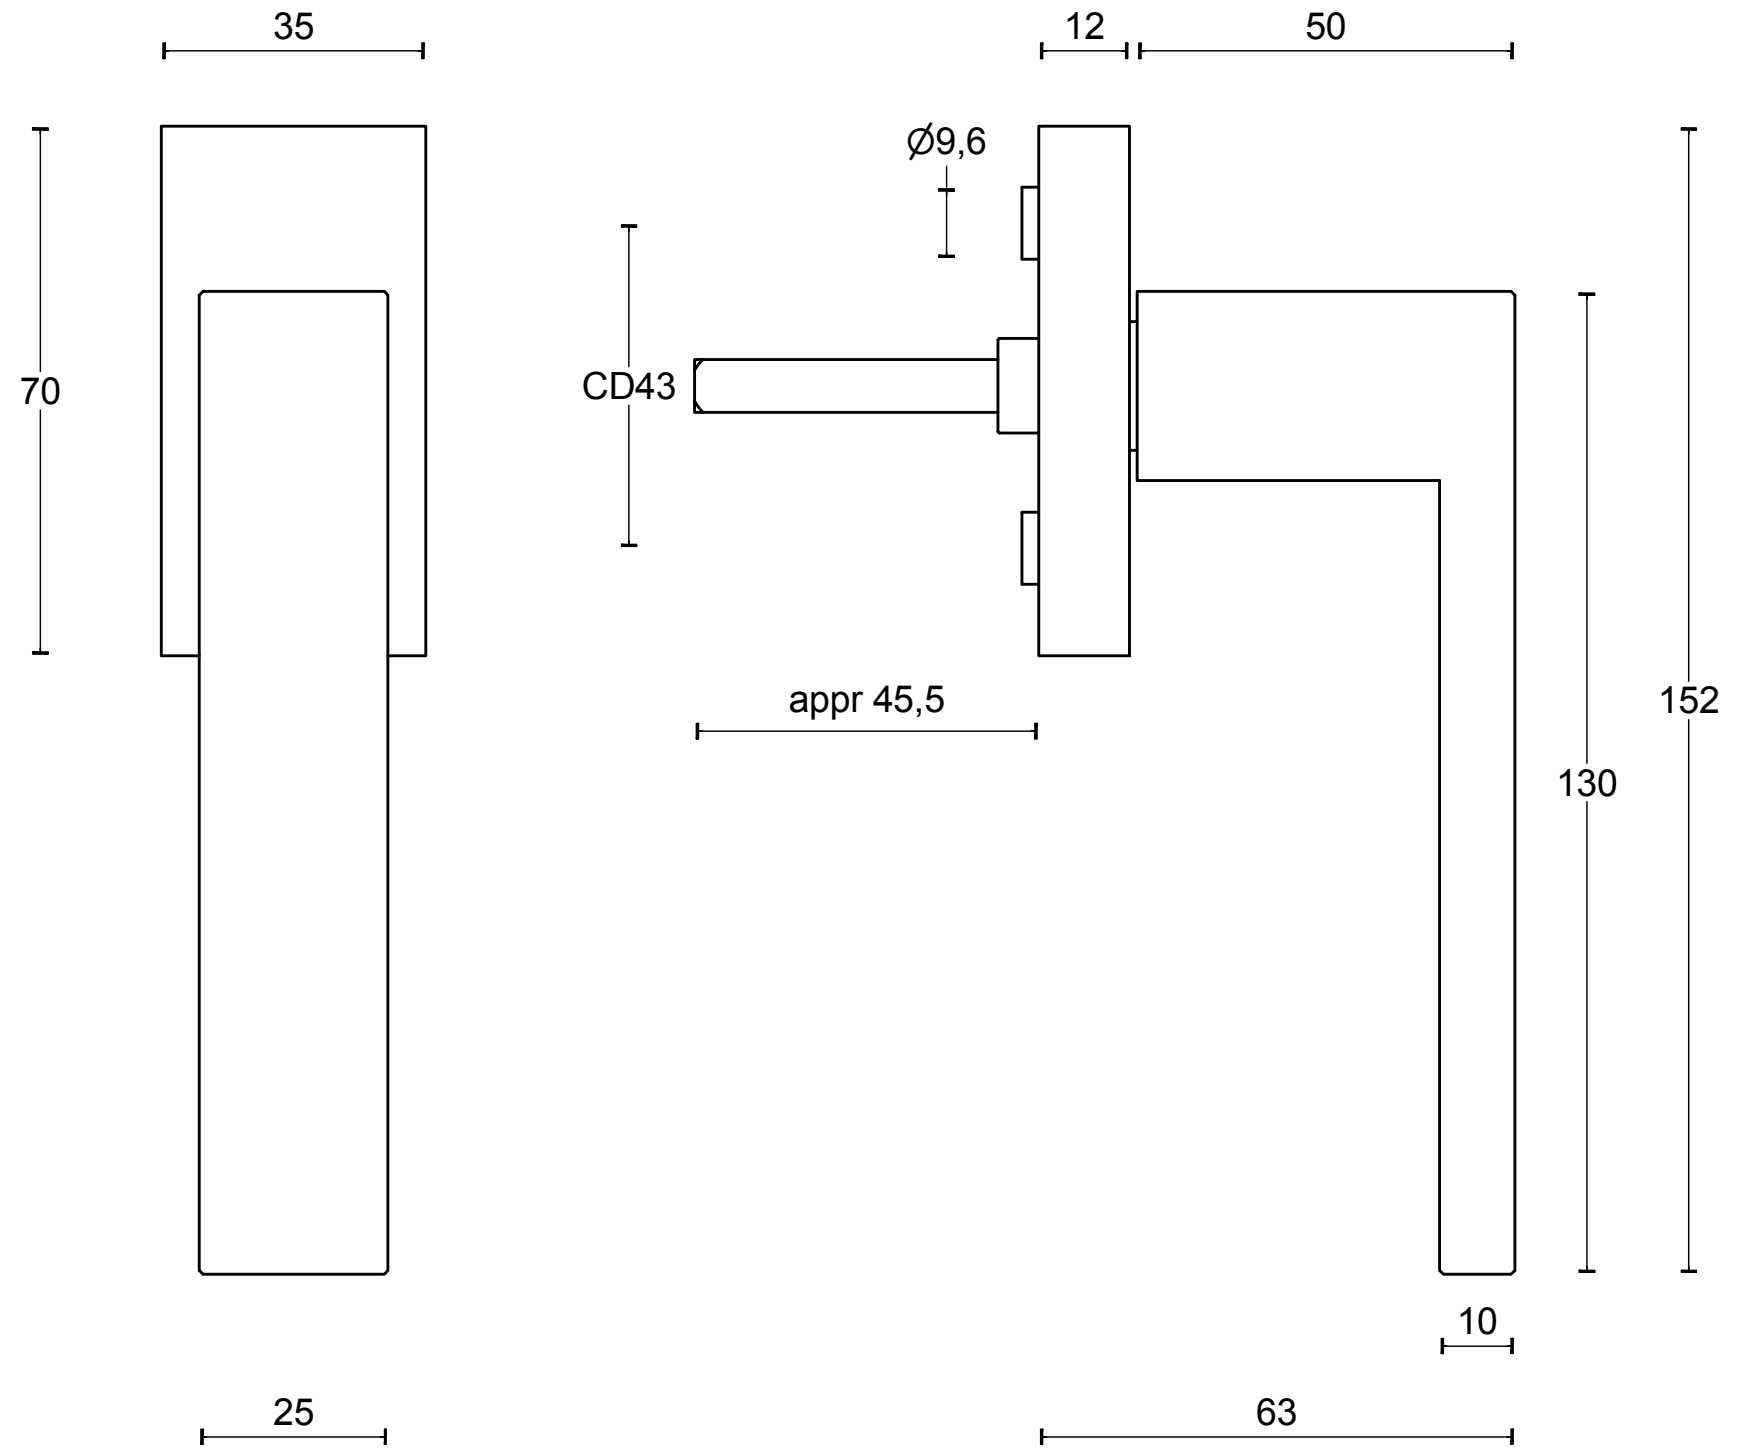

LSQIV-DK

non-locking tilt and turn
window handle
stainless steel

FORMANI®		Part number:	
		Description: LSQIV-DK	
Doc no.: 1503D053 LSQIV-DK V01.dwg	Drawn by: Christian Brimbois	Creation date: 1-9-2017	Format: A3
Distributed by Two Tease Architectural Hardware info@twotease.com.au www.twotease.com.au			

LSQIV-DKLOCK

locking tilt and turn
window handle
stainless steel

FORMANI®		Part number:	
		Description:	
Doc no.:	1503D043 LSQIV-DKLOCK V01.dwg	LSQIV-DKLOCK	Format:
Drawn by:	Christian Brimbois		Creation date:
Distributed by Two Tease Architectural Hardware info@twotease.com.au www.twotease.com.au			