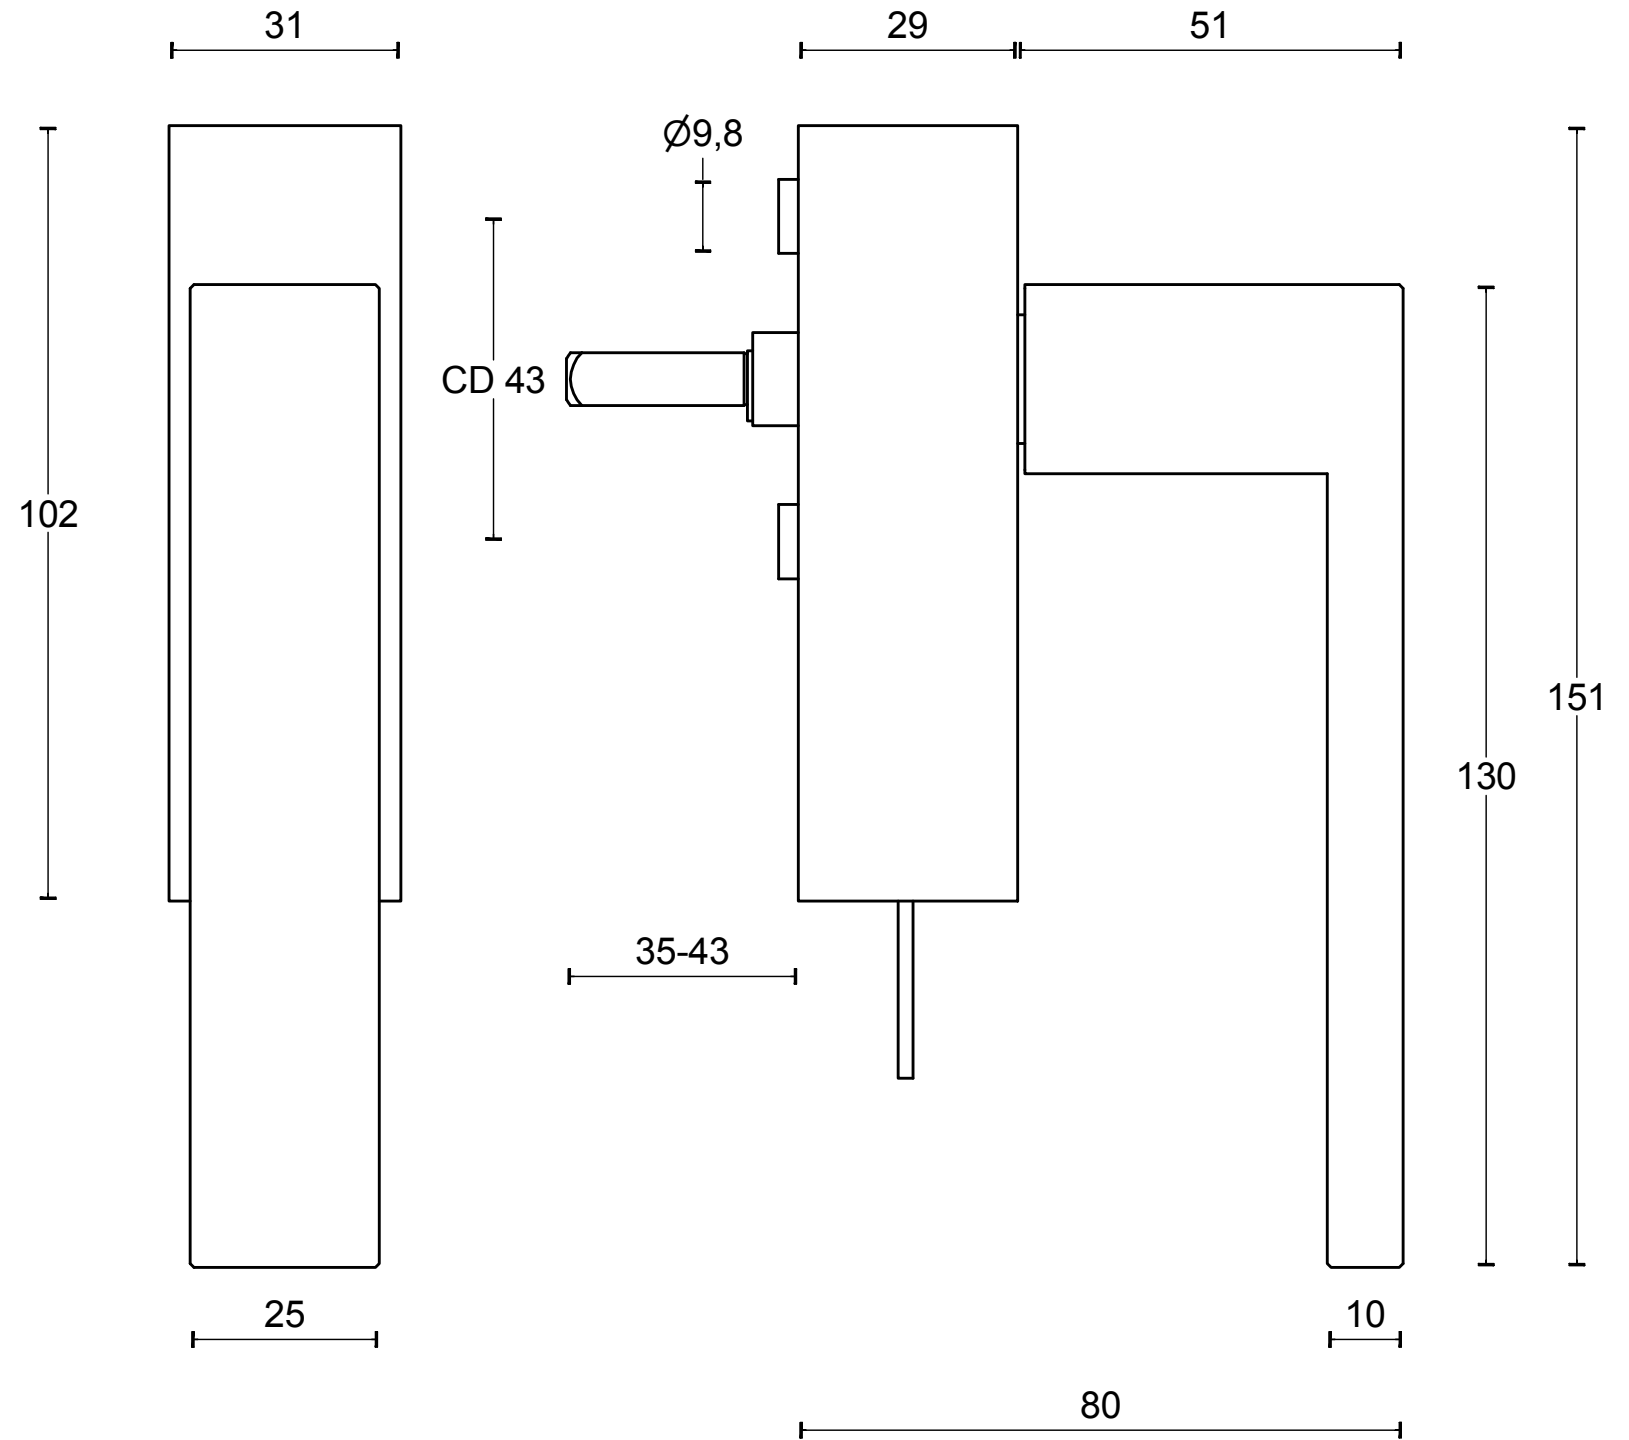

LSQIV-DK

non-locking tilt and turn
window handle
stainless steel

FORMANI®		Part number:	
		Description: LSQIV-DK	
Doc no.: 1503D053 LSQIV-DK V01.dwg	Drawn by: Christian Brimbois	Creation date: 1-9-2017	Format: A3
Distributed by Two Tease Architectural Hardware info@twotease.com.au www.twotease.com.au			

LSQIV-DKLOCK

locking tilt and turn
window handle
stainless steel

FORMANI®		Part number:	
		Description:	
Doc no.:	1503D043 LSQIV-DKLOCK V01.dwg	LSQIV-DKLOCK	Format:
Drawn by:	Christian Brimbois		Creation date:
Distributed by Two Tease Architectural Hardware info@twotease.com.au www.twotease.com.au			