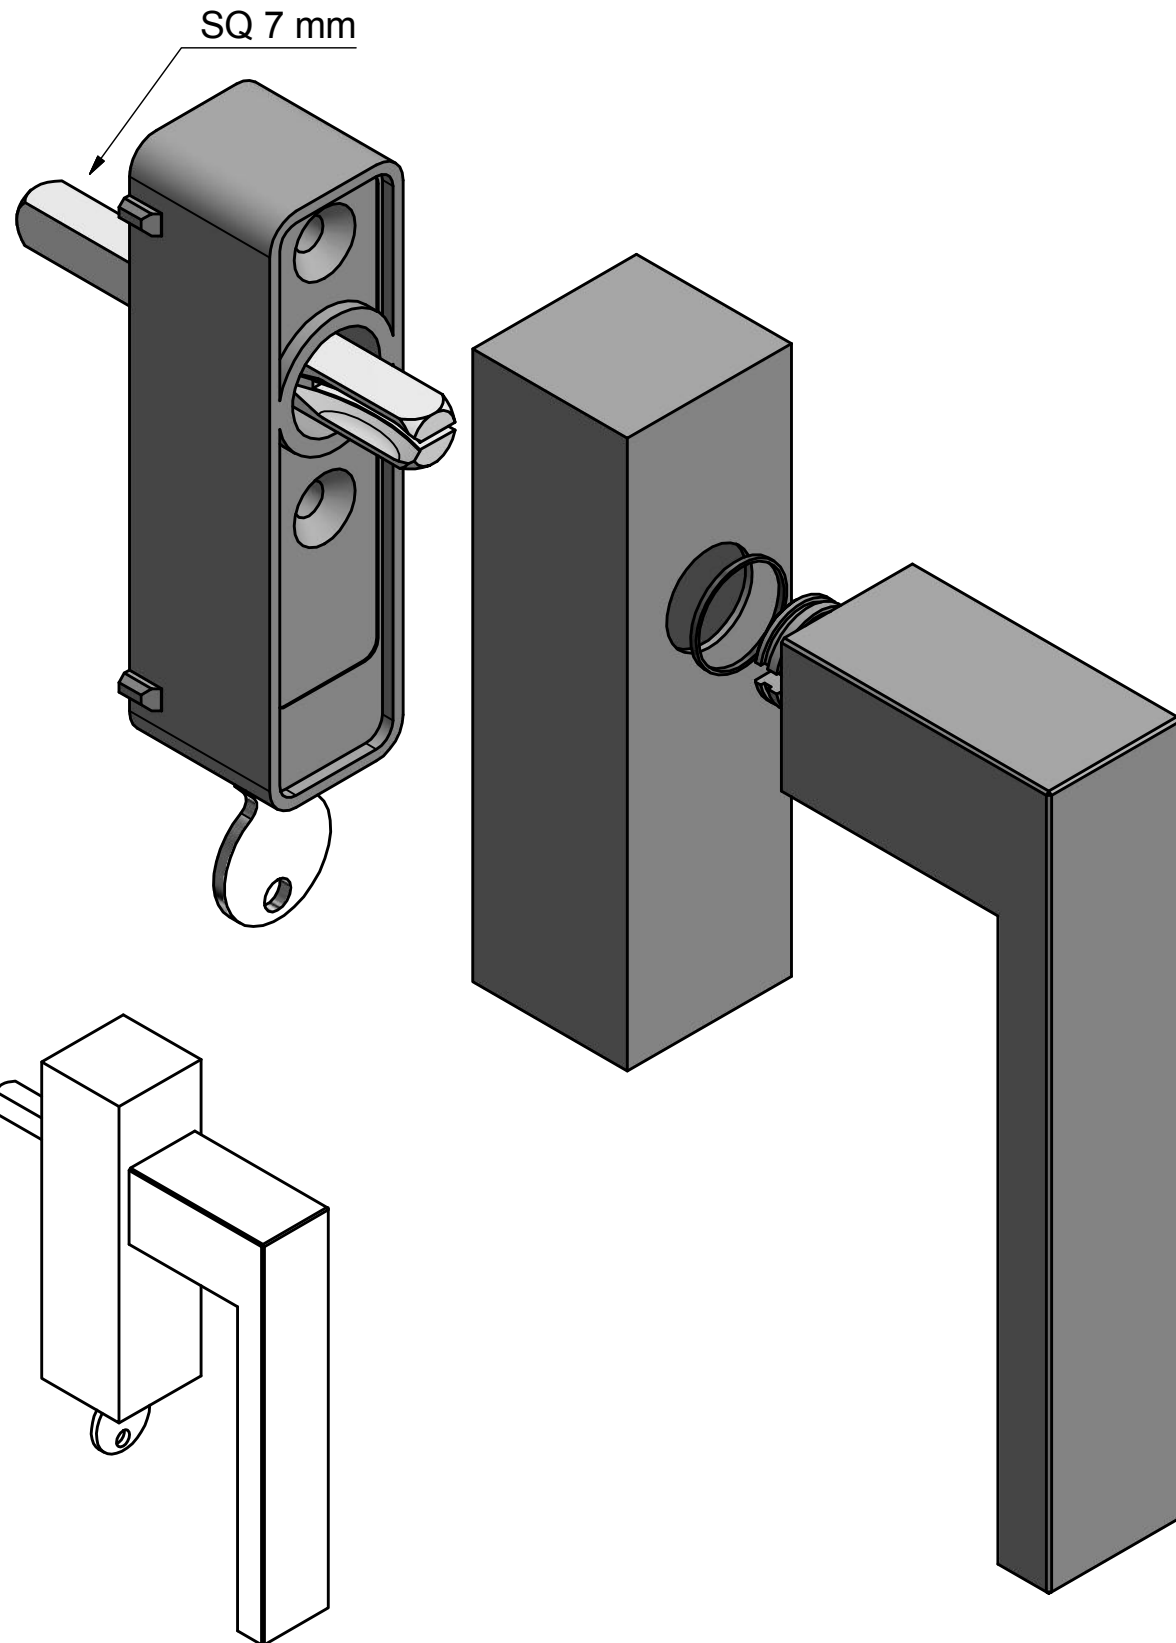

LSQIV-DK

non-locking tilt and turn
window handle
stainless steel

FORMANI®		Part number:	
		Description: LSQIV-DK	
Doc no.: 1503D053 LSQIV-DK V01.dwg	Drawn by: Christian Brimbois	Creation date: 1-9-2017	Format: A3
Distributed by Two Tease Architectural Hardware info@twotease.com.au www.twotease.com.au			

LSQIV-DKLOCK

locking tilt and turn
window handle
stainless steel

FORMANI®		Part number:	
		Description:	
Doc no.:	1503D043 LSQIV-DKLOCK V01.dwg	LSQIV-DKLOCK	Format:
Drawn by:	Christian Brimbois		Creation date:
Distributed by Two Tease Architectural Hardware info@twotease.com.au www.twotease.com.au			