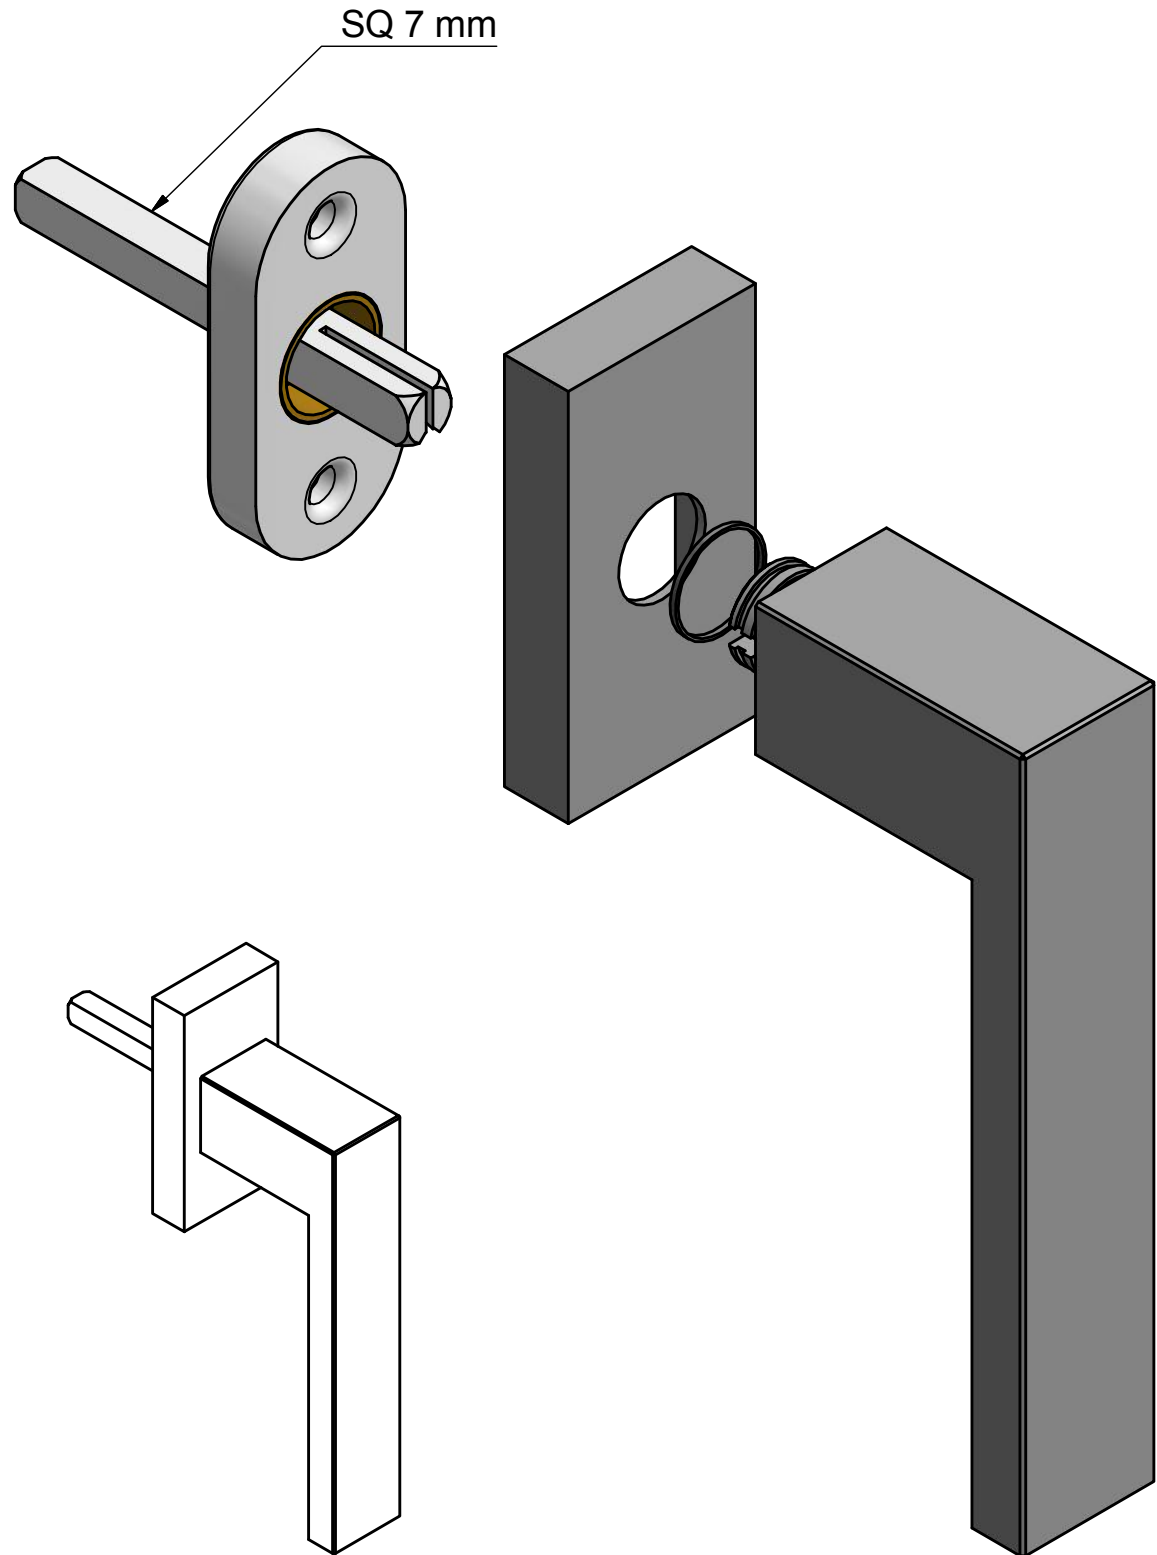

LSQIV-DK

non-locking tilt and turn
window handle
stainless steel

FORMANI®		Part number:	
		Description: LSQIV-DK	
Doc no.: 1503D053 LSQIV-DK V01.dwg	Drawn by: Christian Brimbois	Creation date: 1-9-2017	Format: A3
Distributed by Two Tease Architectural Hardware info@twotease.com.au www.twotease.com.au			

LSQIV-DKLOCK

locking tilt and turn
window handle
stainless steel

FORMANI®		Part number:	
		Description:	
Doc no.:	1503D043 LSQIV-DKLOCK V01.dwg	LSQIV-DKLOCK	Format:
Drawn by:	Christian Brimbois		Creation date:
Distributed by Two Tease Architectural Hardware info@twotease.com.au www.twotease.com.au			