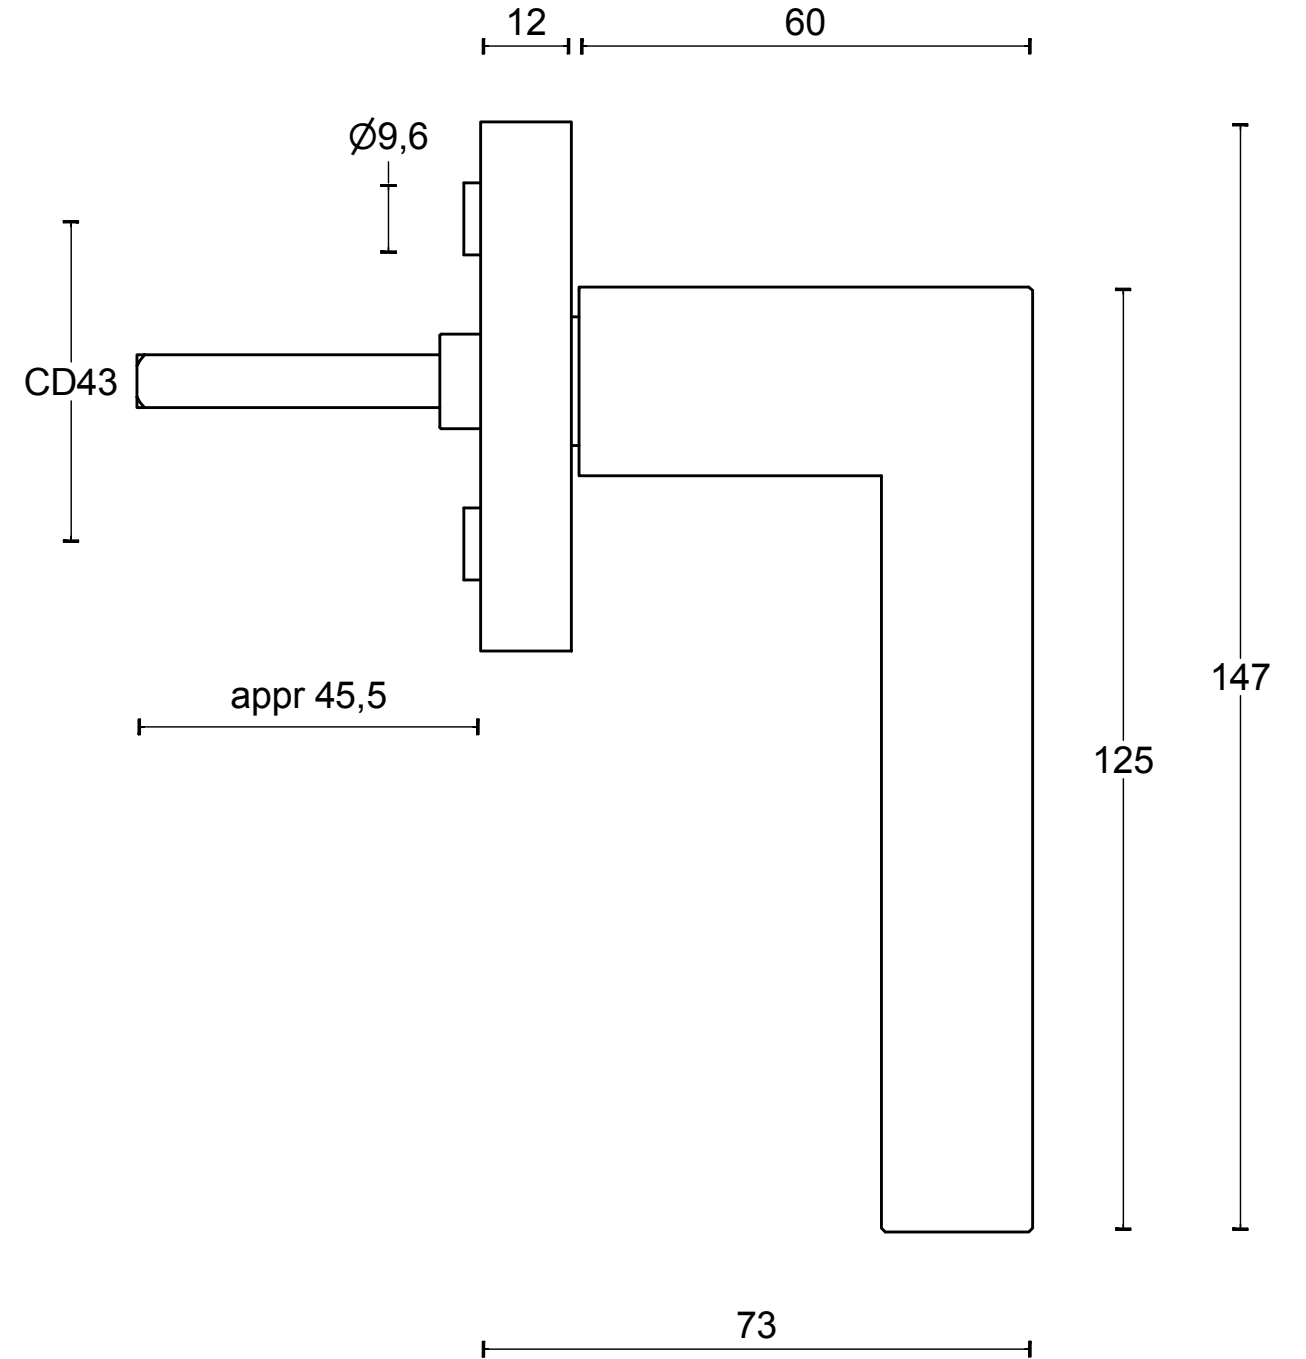

LSQIII-DK

non-locking tilt and turn
window handle
stainless steel

FORMANI [®]		Part number:	
		Description: LSQIII-DK	
Doc no.: 1503D052 LSQIII-DK V01.dwg	Drawn by: Christian Brimbois	Creation date: 1-9-2017	Format: A3
Distributed by Two Tease Architectural Hardware info@twotease.com.au www.twotease.com.au			

LSQIII-DKLOCK

locking tilt and turn
window handle
stainless steel

FORMANI®		Part number:	
		Description:	
Doc no.:	1503D042 LSQIII-DKLOCK V01.dwg	LSQIII-DKLOCK	Format:
Drawn by:	Christian Brimbois		Creation date:
Distributed by Two Tease Architectural Hardware info@twotease.com.au www.twotease.com.au		A3	