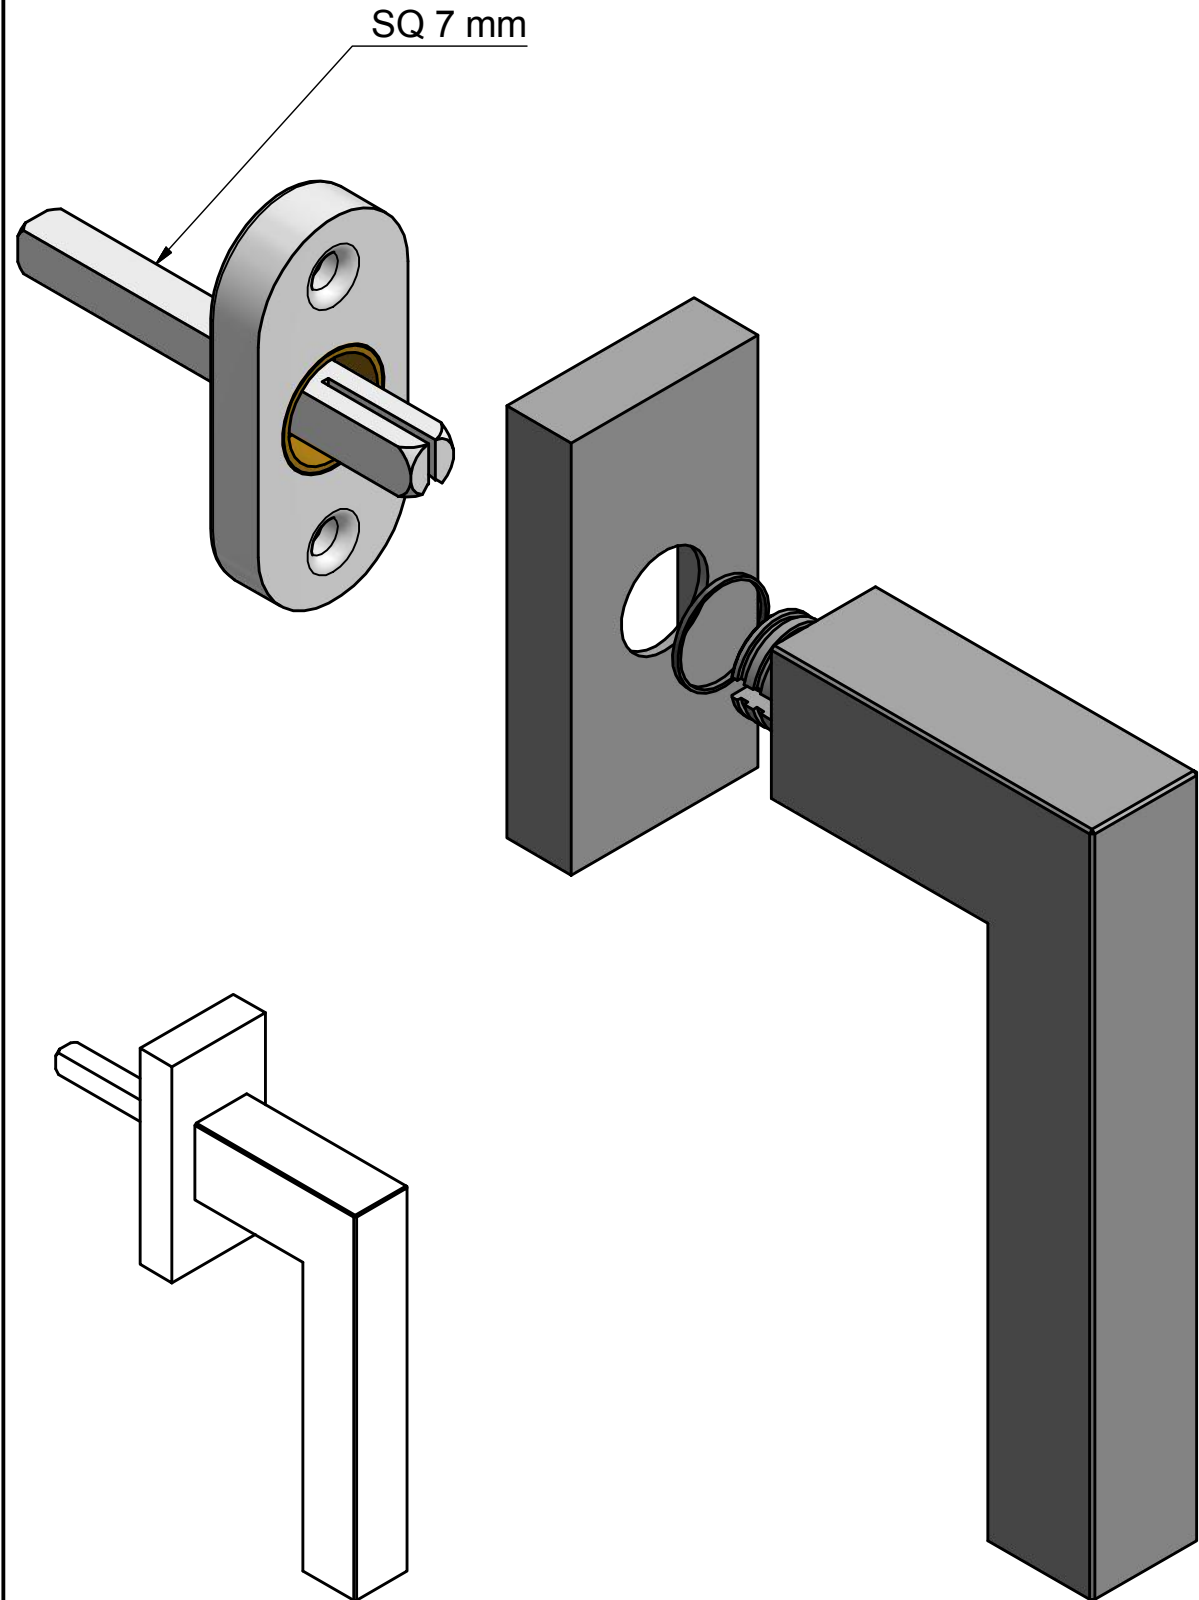

LSQIII-DK

non-locking tilt and turn
window handle
stainless steel

FORMANI [®]		Part number:	
		Description: LSQIII-DK	
Doc no.: 1503D052 LSQIII-DK V01.dwg	Drawn by: Christian Brimbois	Creation date: 1-9-2017	Format: A3
Distributed by Two Tease Architectural Hardware info@twotease.com.au www.twotease.com.au			

LSQIII-DKLOCK

locking tilt and turn
window handle
stainless steel

FORMANI®		Part number:	
		Description:	
Doc no.:	1503D042 LSQIII-DKLOCK V01.dwg	LSQIII-DKLOCK	Format:
Drawn by:	Christian Brimbois		Creation date:
Distributed by Two Tease Architectural Hardware info@twotease.com.au www.twotease.com.au		A3	