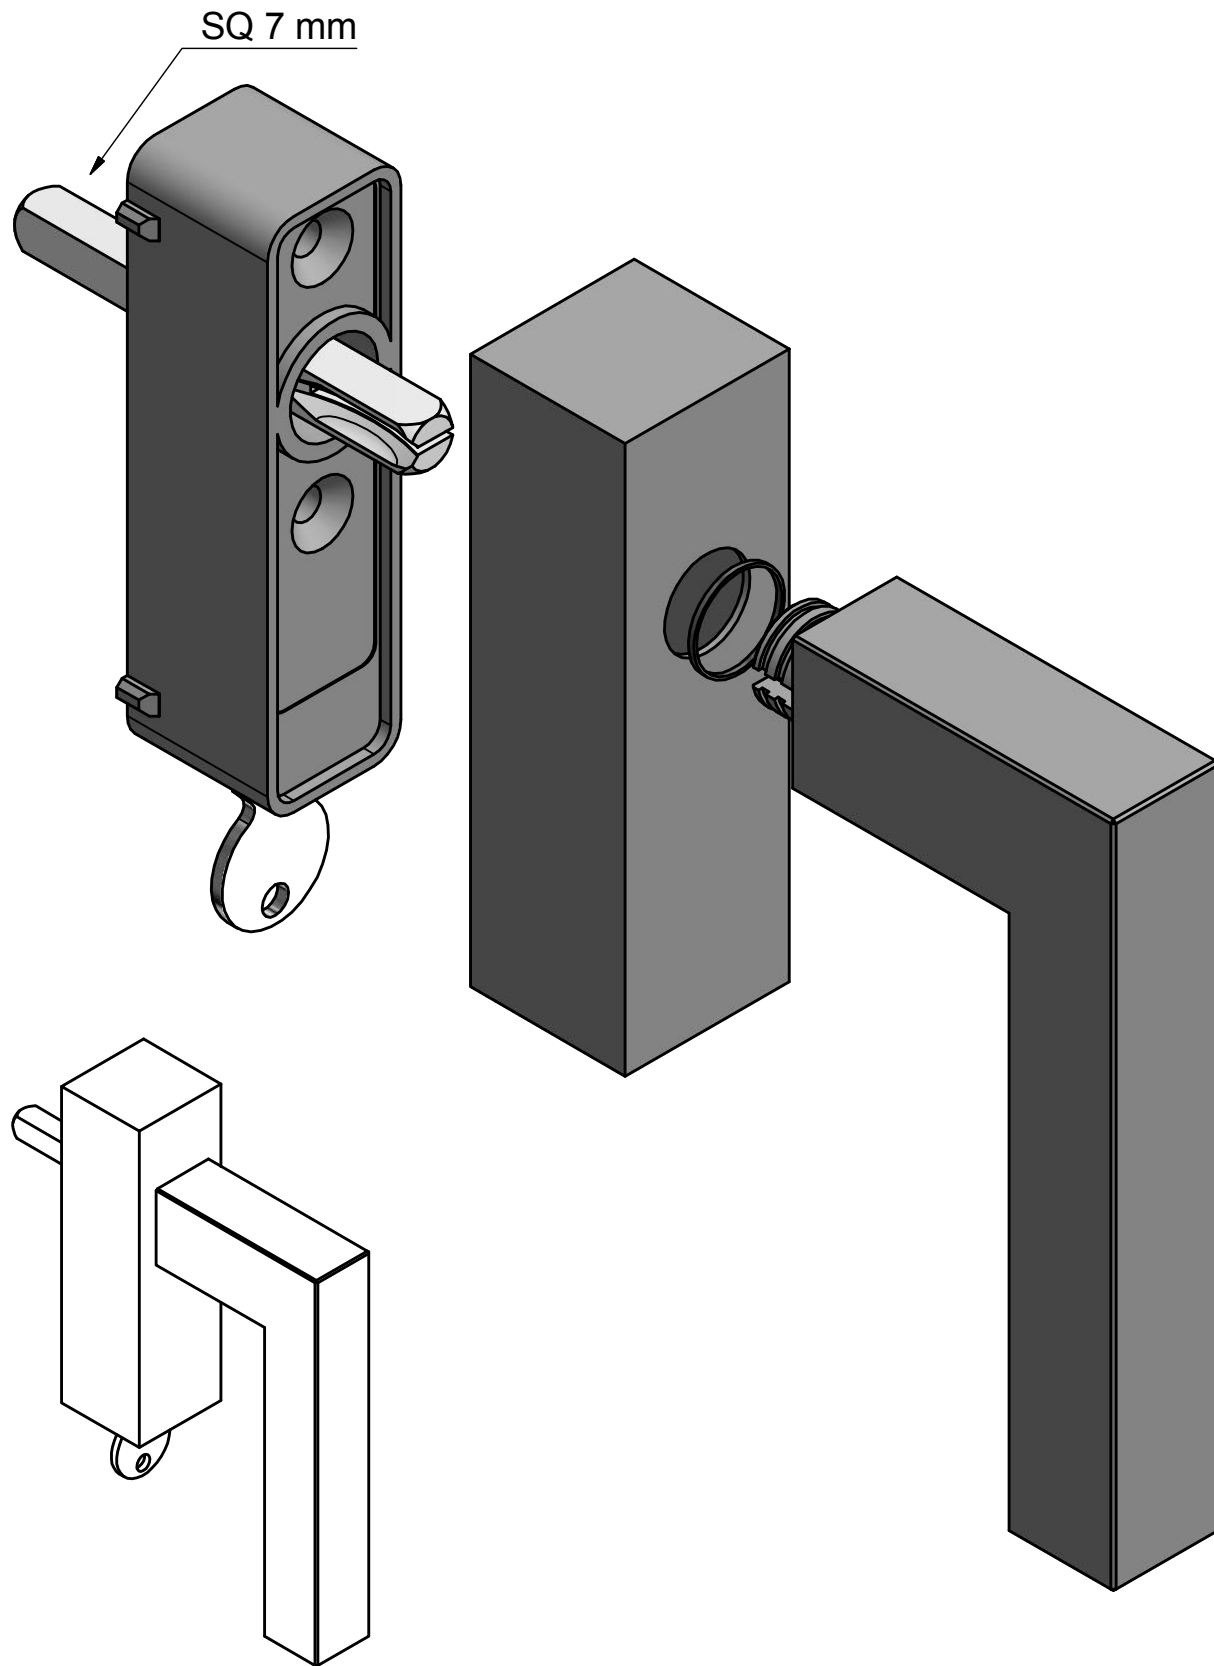

LSQIII-DK

non-locking tilt and turn
window handle
stainless steel

FORMANI [®]		Part number:	
		Description: LSQIII-DK	
Doc no.: 1503D052 LSQIII-DK V01.dwg	Drawn by: Christian Brimbois	Creation date: 1-9-2017	Format: A3
Distributed by Two Tease Architectural Hardware info@twotease.com.au www.twotease.com.au			

LSQIII-DKLOCK

locking tilt and turn
window handle
stainless steel

FORMANI®		Part number:	
		Description:	
Doc no.:	1503D042 LSQIII-DKLOCK V01.dwg	LSQIII-DKLOCK	Format:
Drawn by:	Christian Brimbois		Creation date:
Distributed by Two Tease Architectural Hardware info@twotease.com.au www.twotease.com.au		A3	