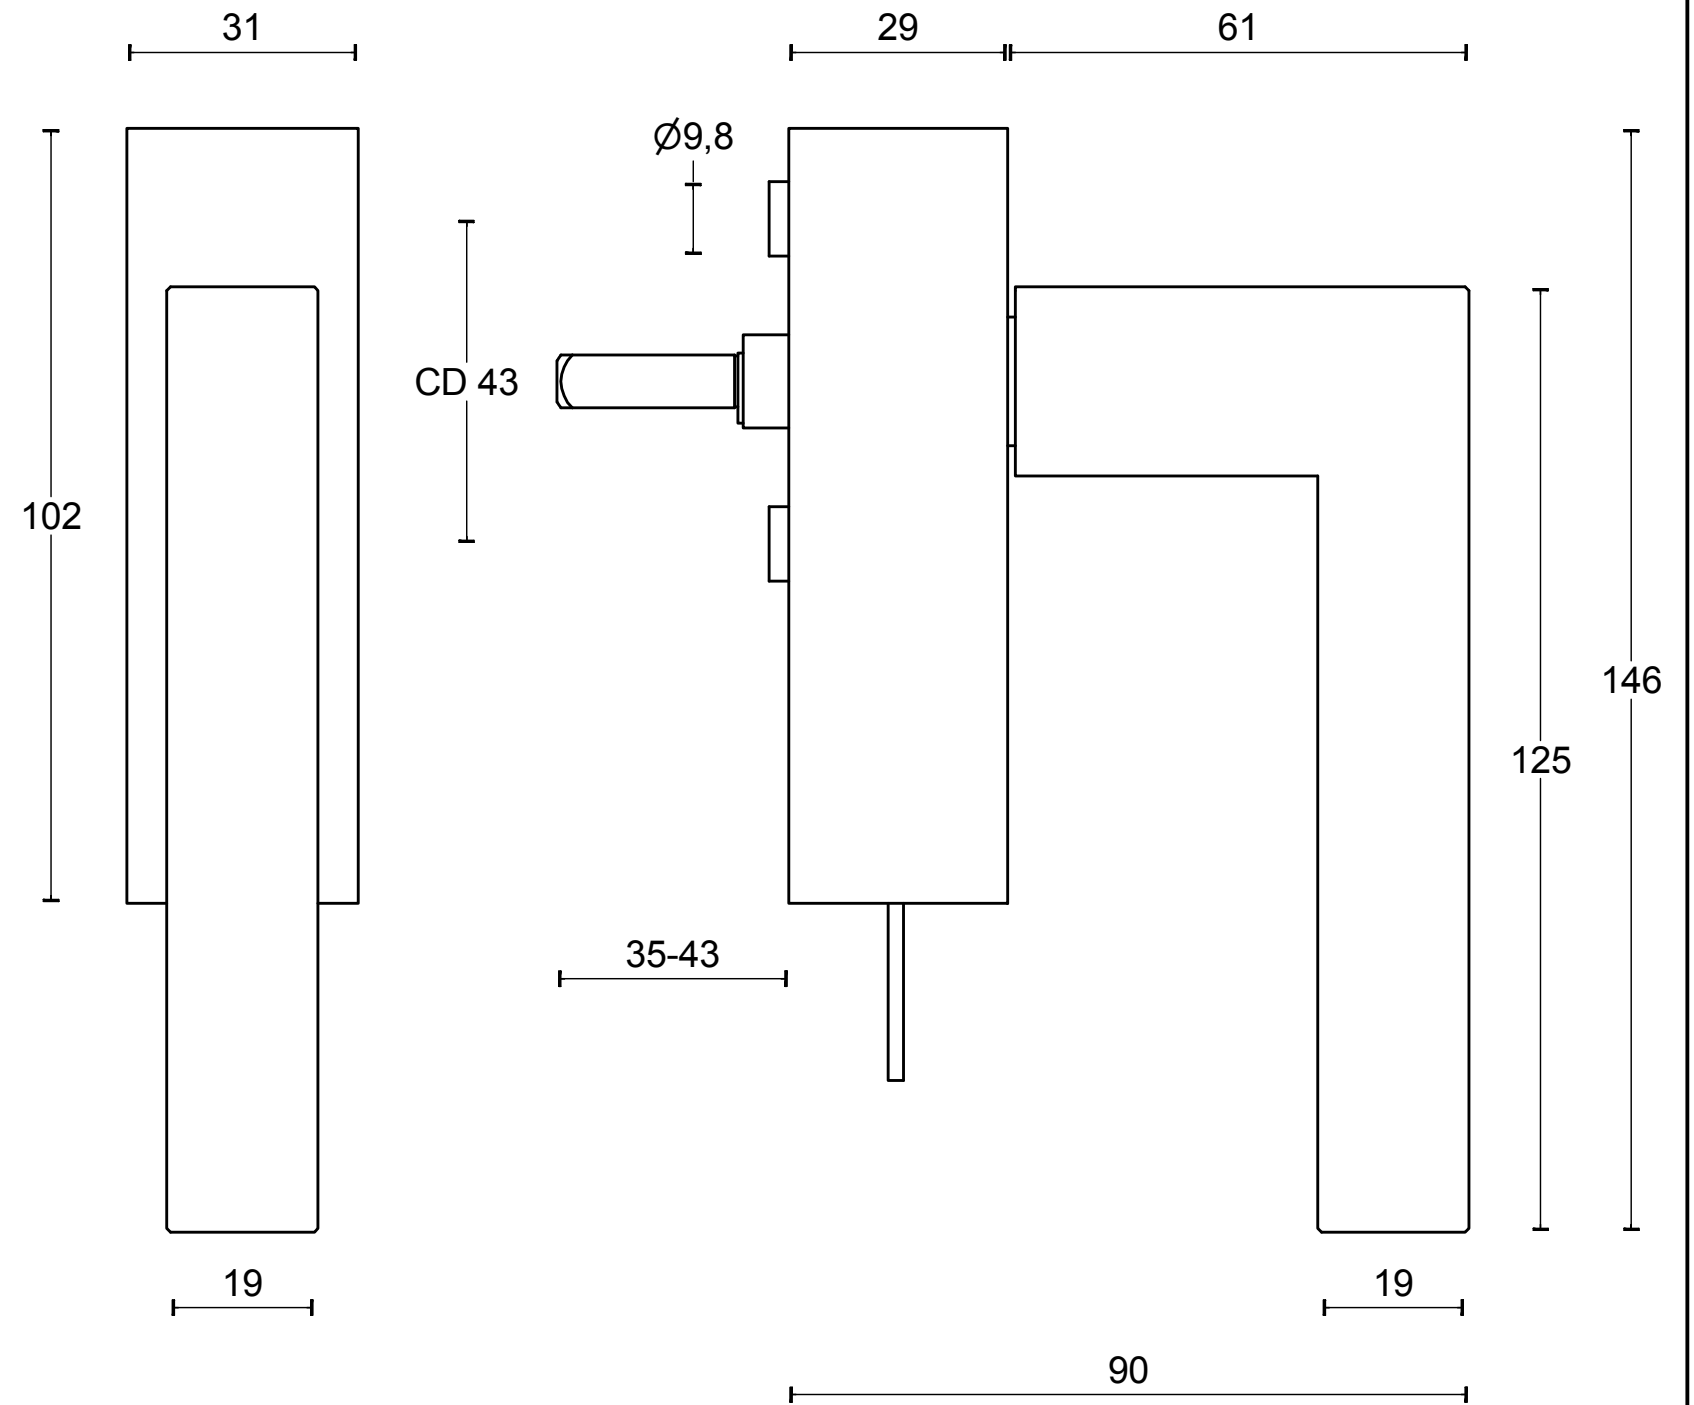

LSQIII-DK

non-locking tilt and turn
window handle
stainless steel

FORMANI [®]		Part number:	
		Description: LSQIII-DK	
Doc no.: 1503D052 LSQIII-DK V01.dwg	Drawn by: Christian Brimbois	Creation date: 1-9-2017	Format: A3
Distributed by Two Tease Architectural Hardware info@twotease.com.au www.twotease.com.au			

LSQIII-DKLOCK

locking tilt and turn
window handle
stainless steel

FORMANI®		Part number:	
		Description:	
Doc no.:	1503D042 LSQIII-DKLOCK V01.dwg	LSQIII-DKLOCK	Format:
Drawn by:	Christian Brimbois		Creation date:
Distributed by Two Tease Architectural Hardware info@twotease.com.au www.twotease.com.au		A3	