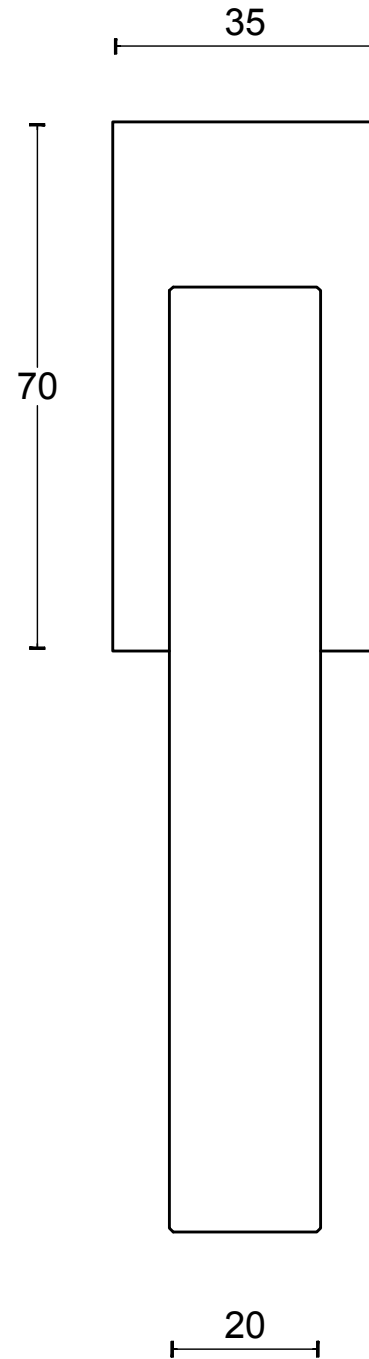

LSQIII-DK

non-locking tilt and turn
window handle
stainless steel

FORMANI [®]		Part number:	
		Description: LSQIII-DK	
Doc no.: 1503D052 LSQIII-DK V01.dwg	Drawn by: Christian Brimbois	Creation date: 1-9-2017	Format: A3
Distributed by Two Tease Architectural Hardware info@twotease.com.au www.twotease.com.au			

LSQIII-DKLOCK

locking tilt and turn
window handle
stainless steel

FORMANI®		Part number:	
		Description:	
Doc no.:	1503D042 LSQIII-DKLOCK V01.dwg	LSQIII-DKLOCK	Format:
Drawn by:	Christian Brimbois		Creation date:
Distributed by Two Tease Architectural Hardware info@twotease.com.au www.twotease.com.au		A3	