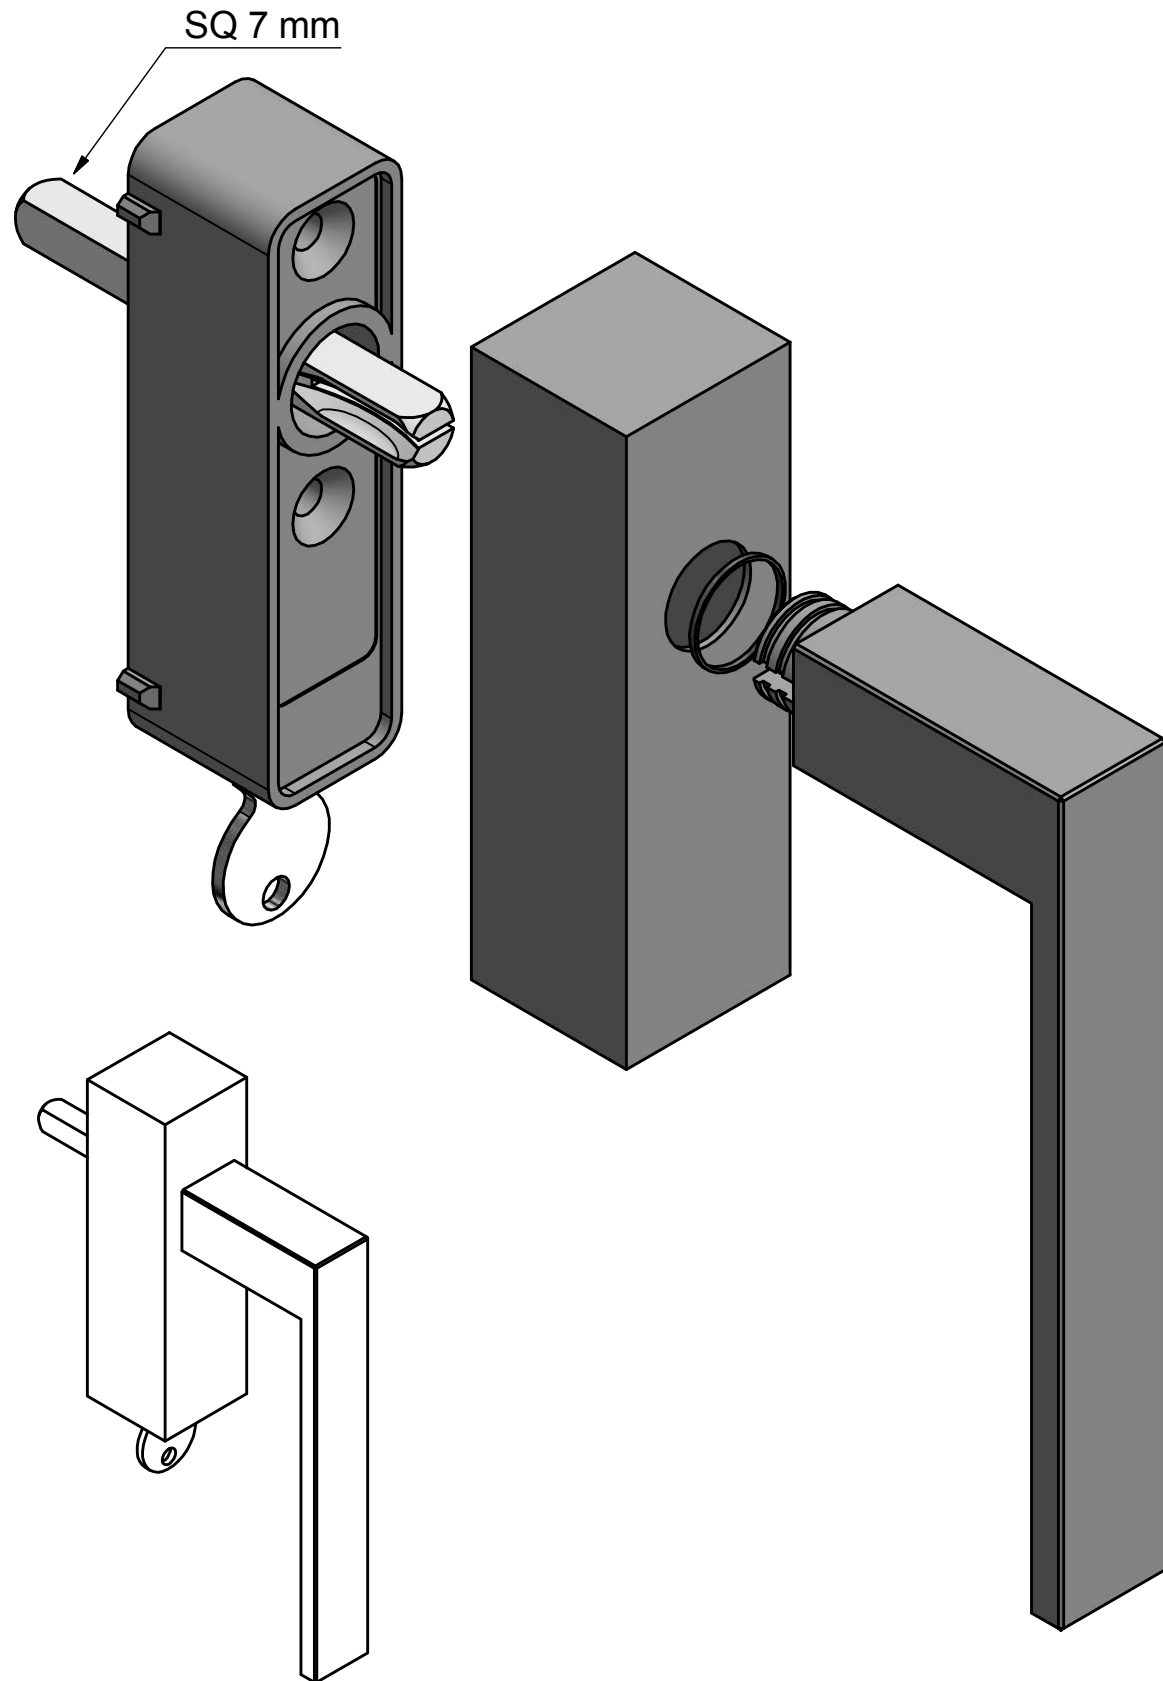

# LSQII-DK

non-locking tilt and turn  
window handle  
stainless steel

<b>FORMANI®</b>		Part number:	
		Description: <b>LSQII-DK</b>	
Doc no.:	1503D051 LSQII DK V01.dwg	Format:	<b>A3</b>
Drawn by:	Christian Brimbois	Creation date:	7-4-2016
Distributed by Two Tease Architectural Hardware   info@twotease.com.au   www.twotease.com.au			

# LSQII-DKLOCK

locking tilt and turn  
window handle  
stainless steel

<b>FORMANI®</b>		Part number:	
		Description:	
Doc no.:	1503D041 LSQII-DKLOCK V01.dwg	<b>LSQII-DKLOCK</b>	Format:
Drawn by:	Christian Brimbois		Creation date:
Distributed by Two Tease Architectural Hardware   info@twotease.com.au   www.twotease.com.au			