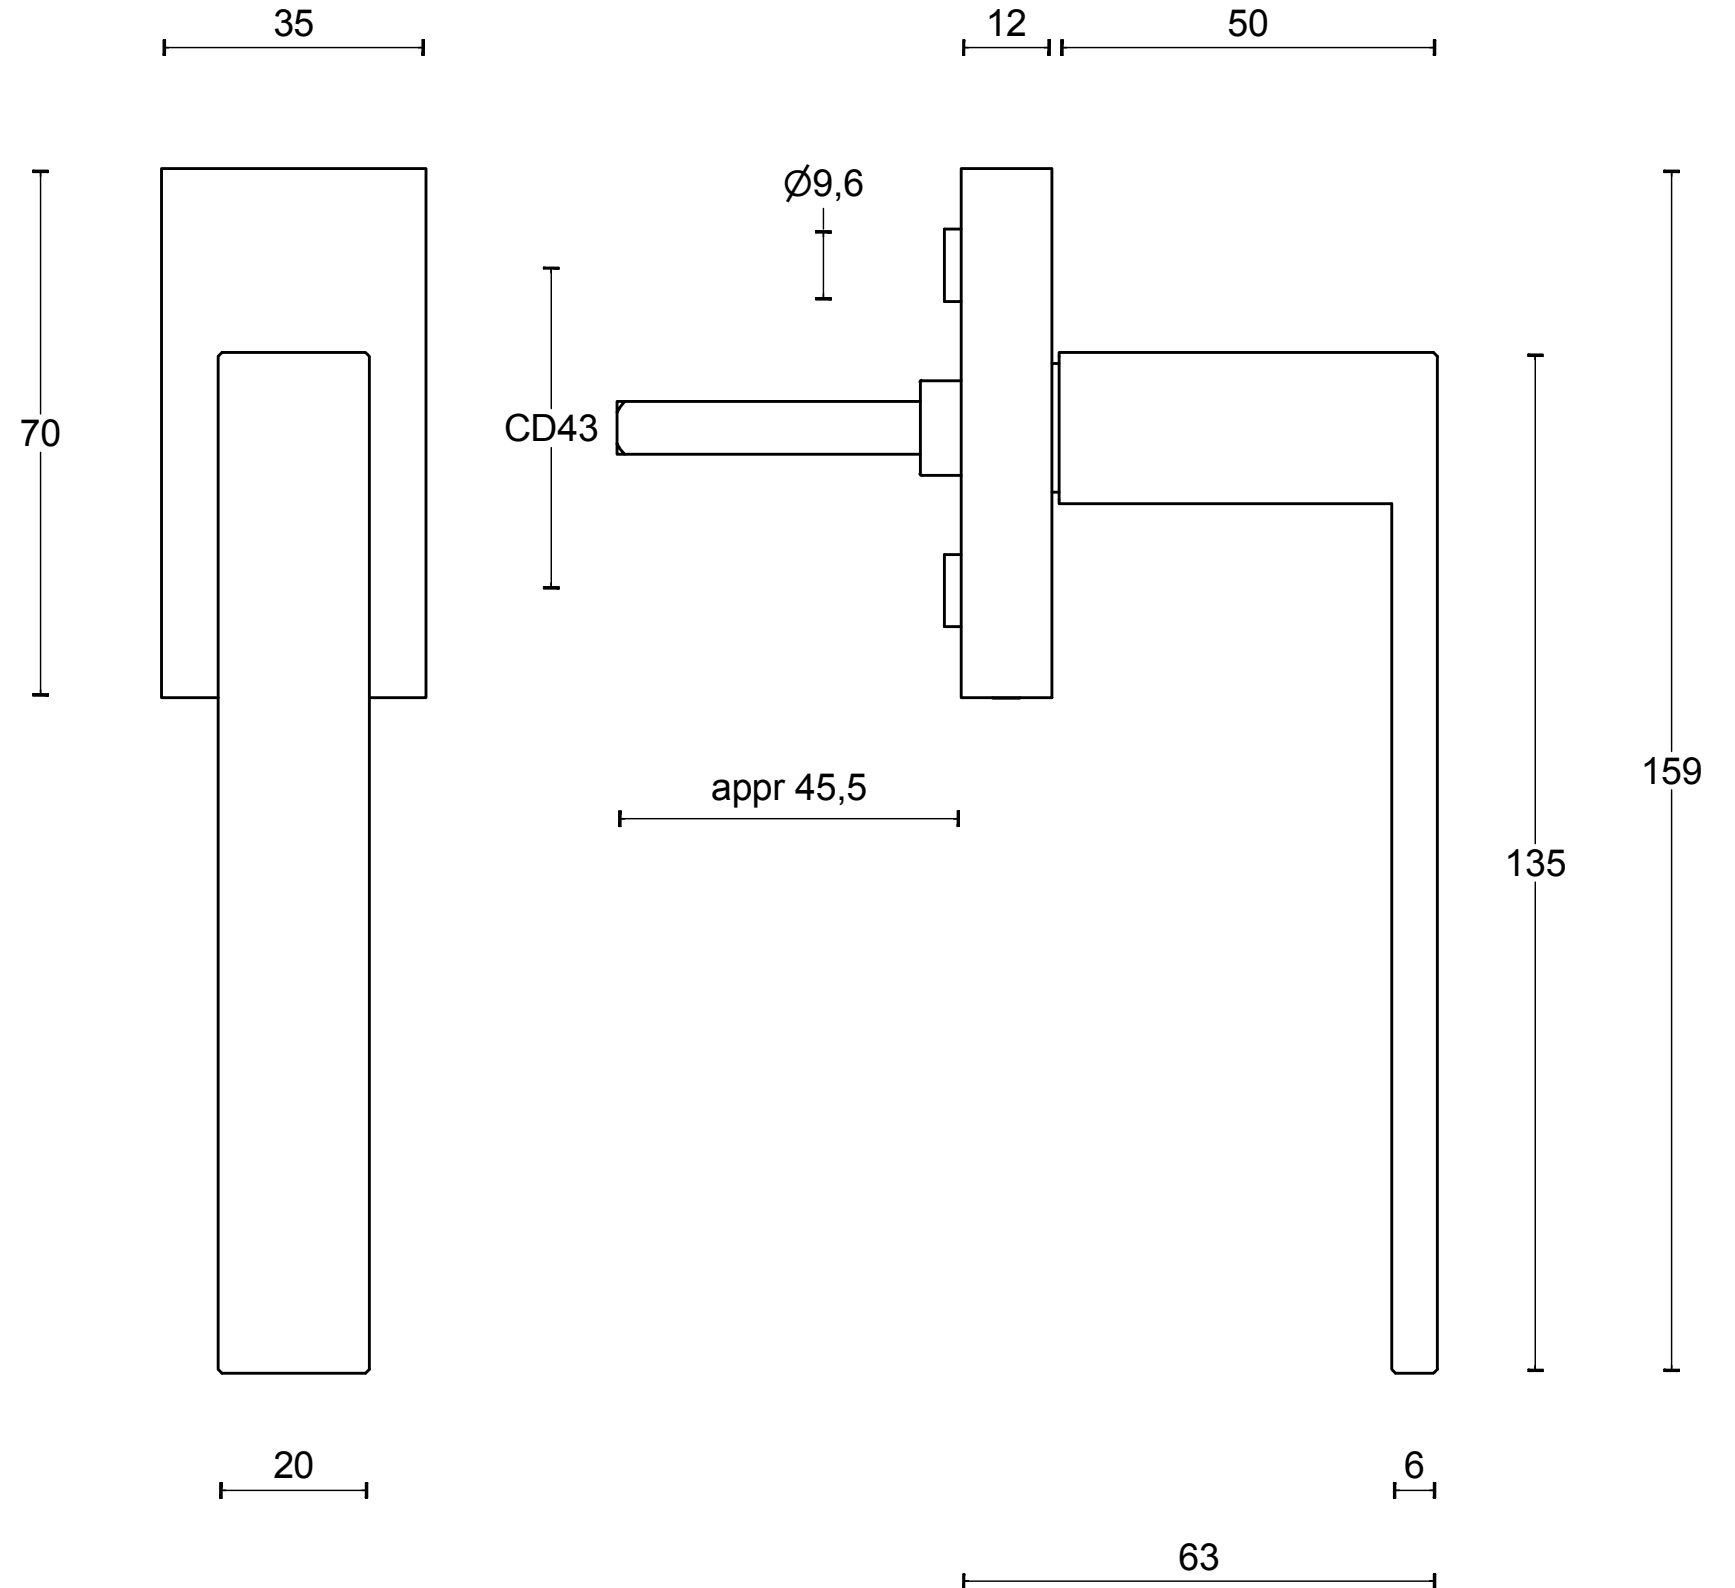

# LSQII-DK

non-locking tilt and turn  
window handle  
stainless steel

<b>FORMANI®</b>		Part number:	
		Description: <b>LSQII-DK</b>	
Doc no.:	1503D051 LSQII DK V01.dwg	Format:	<b>A3</b>
Drawn by:	Christian Brimbois	Creation date:	7-4-2016
Distributed by Two Tease Architectural Hardware   info@twotease.com.au   www.twotease.com.au			

# LSQII-DKLOCK

locking tilt and turn  
window handle  
stainless steel

<b>FORMANI®</b>		Part number:	
		Description:	
Doc no.:	1503D041 LSQII-DKLOCK V01.dwg	<b>LSQII-DKLOCK</b>	Format:
Drawn by:	Christian Brimbois		Creation date:
Distributed by Two Tease Architectural Hardware   info@twotease.com.au   www.twotease.com.au			