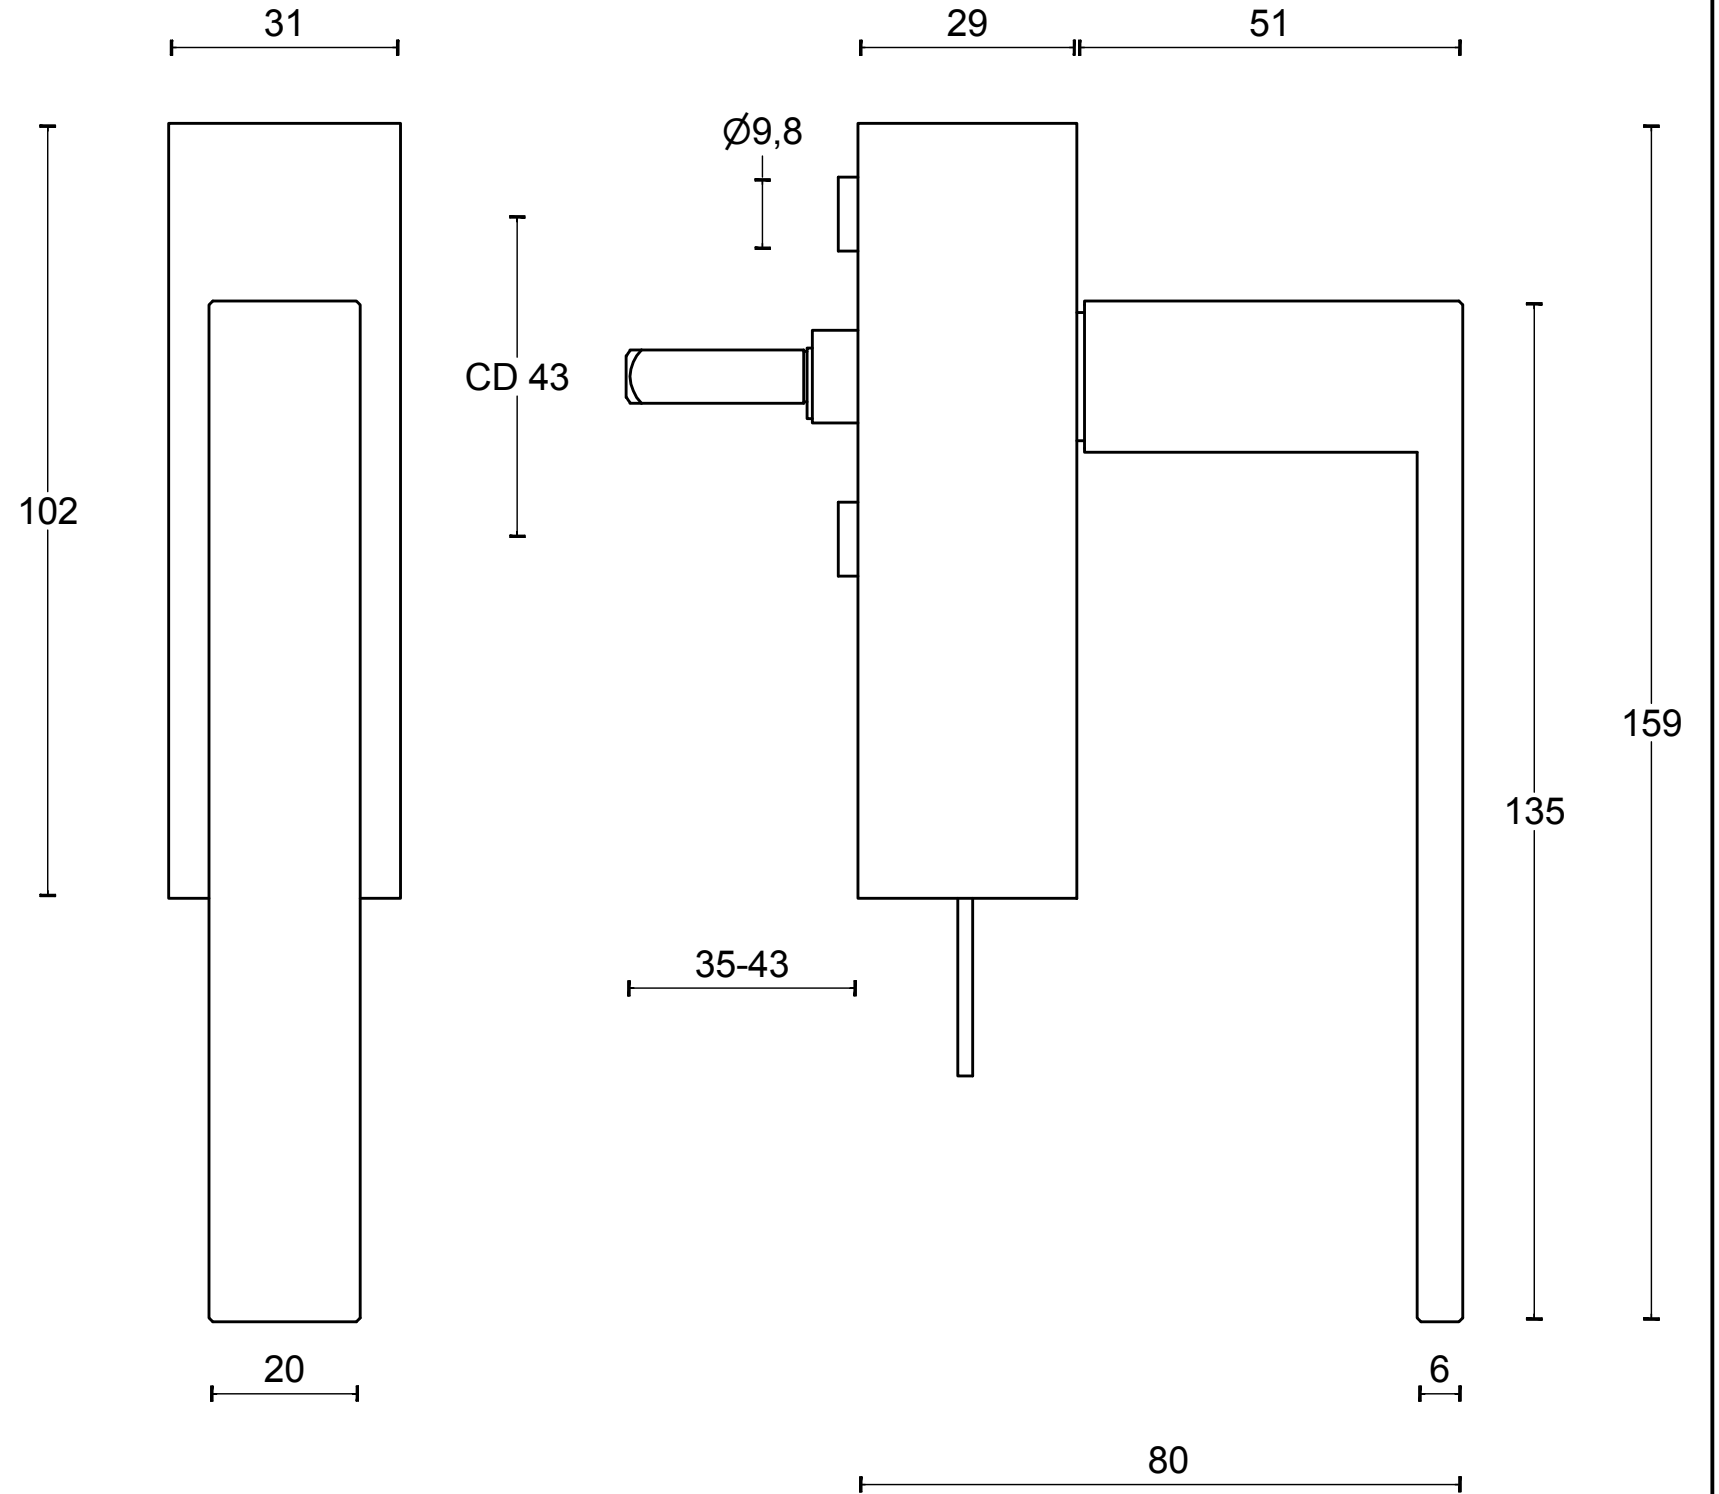

# LSQII-DK

non-locking tilt and turn  
window handle  
stainless steel

<b>FORMANI®</b>		Part number:	
		Description: <b>LSQII-DK</b>	
Doc no.:	1503D051 LSQII DK V01.dwg	Format:	<b>A3</b>
Drawn by:	Christian Brimbois	Creation date:	7-4-2016
Distributed by Two Tease Architectural Hardware   info@twotease.com.au   www.twotease.com.au			

# LSQII-DKLOCK

locking tilt and turn  
window handle  
stainless steel

<b>FORMANI®</b>		Part number:	
		Description:	
Doc no.:	1503D041 LSQII-DKLOCK V01.dwg	<b>LSQII-DKLOCK</b>	Format:
Drawn by:	Christian Brimbois		Creation date:
Distributed by Two Tease Architectural Hardware   info@twotease.com.au   www.twotease.com.au			