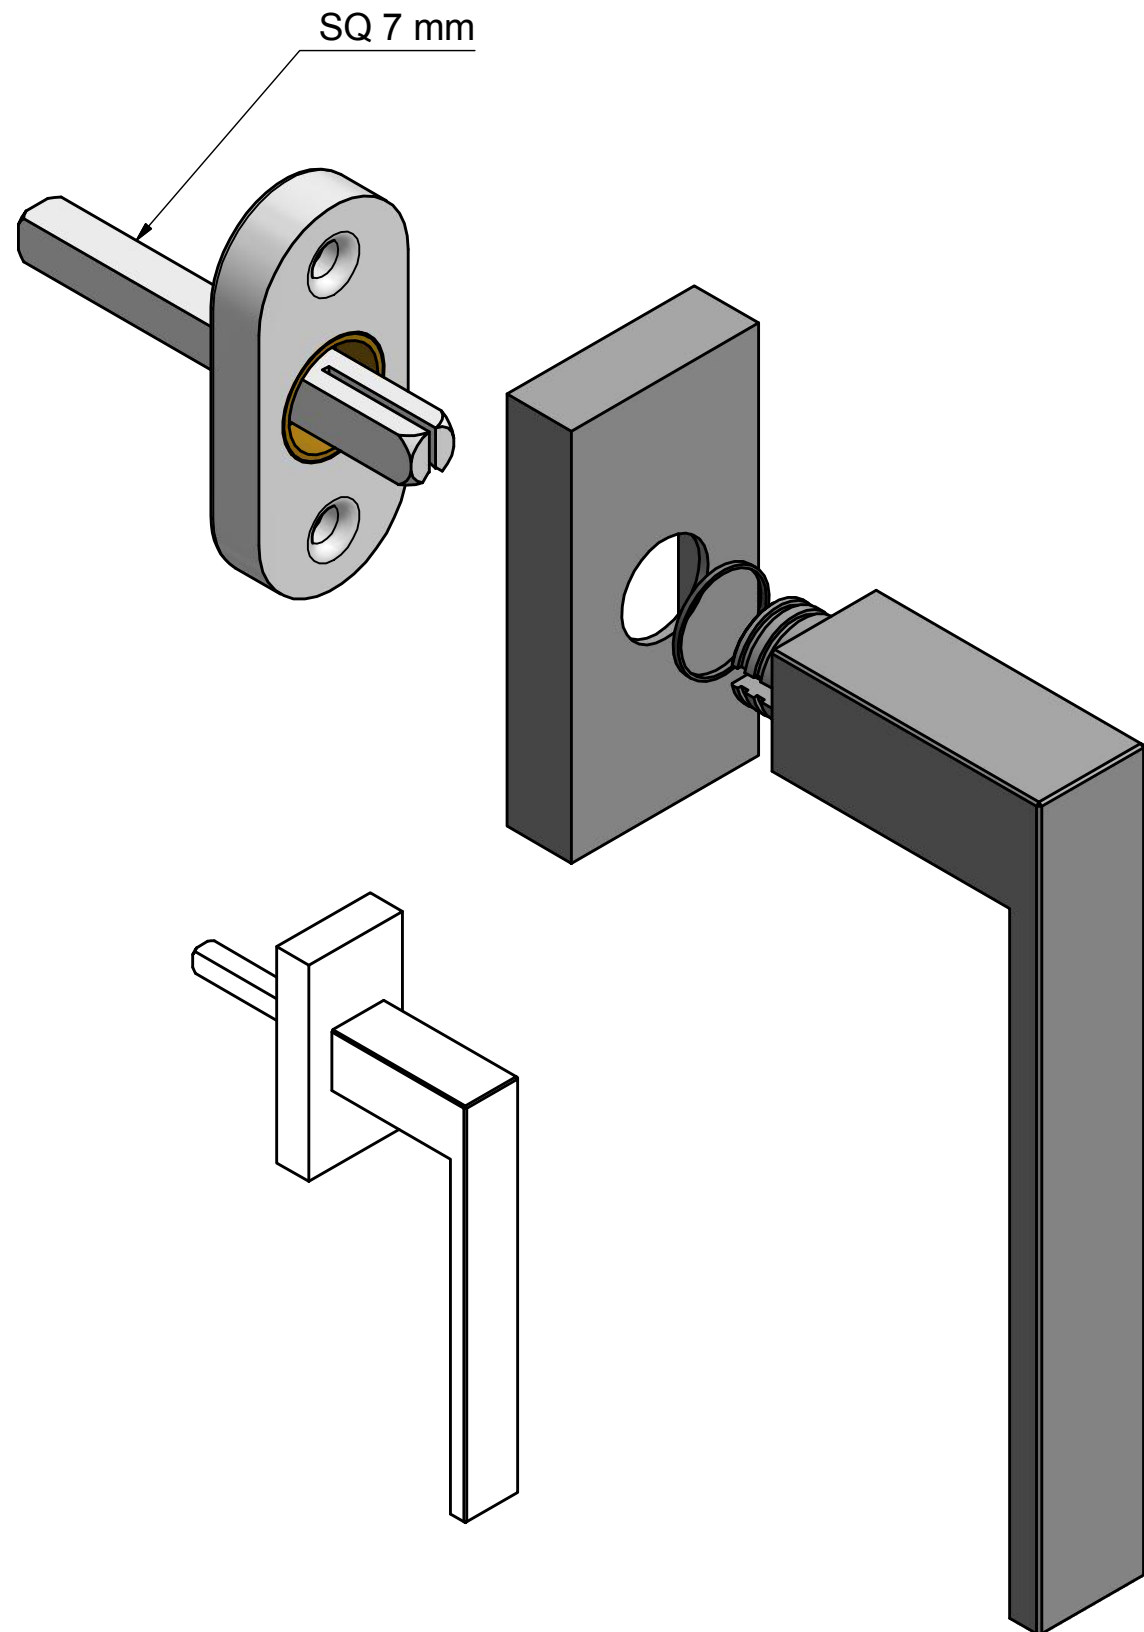

# LSQII-DK

non-locking tilt and turn  
window handle  
stainless steel

<b>FORMANI®</b>		Part number:	
		Description: <b>LSQII-DK</b>	
Doc no.:	1503D051 LSQII DK V01.dwg	Format:	<b>A3</b>
Drawn by:	Christian Brimbois	Creation date:	7-4-2016
Distributed by Two Tease Architectural Hardware   info@twotease.com.au   www.twotease.com.au			

# LSQII-DKLOCK

locking tilt and turn  
window handle  
stainless steel

<b>FORMANI®</b>		Part number:	
		Description:	
Doc no.:	1503D041 LSQII-DKLOCK V01.dwg	<b>LSQII-DKLOCK</b>	Format:
Drawn by:	Christian Brimbois		Creation date:
Distributed by Two Tease Architectural Hardware   info@twotease.com.au   www.twotease.com.au			