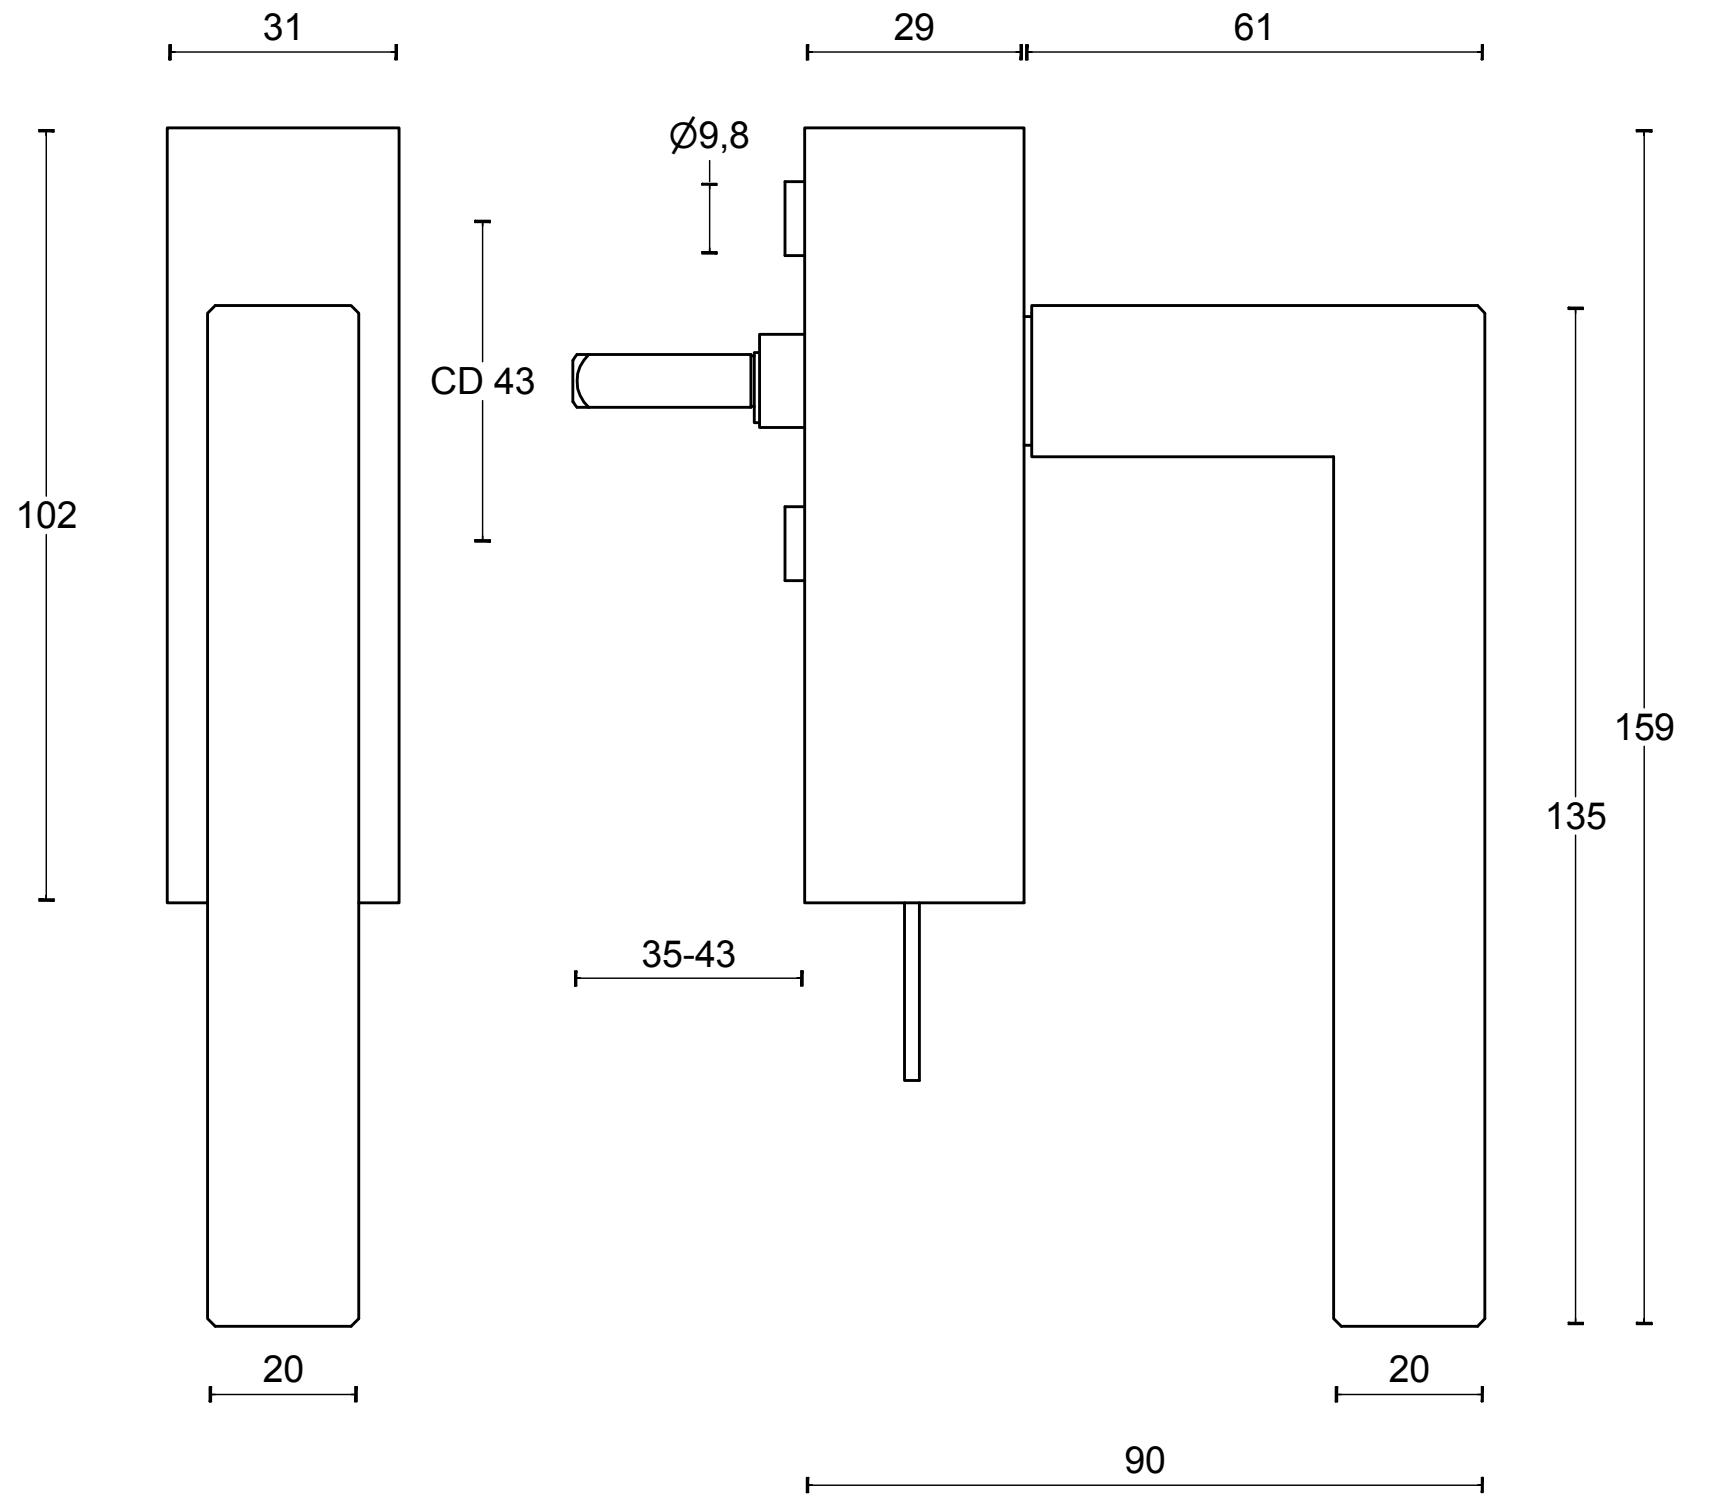

LSQI-DK

non-locking tilt and turn
window handle
stainless steel

FORMANI®		Part number:	
		Description:	
Doc no.:	1503D050 LSQI-DK V01.dwg	LSQI-DK	Format:
Drawn by:	Christian Brimbois		Creation date:
Distributed by Two Tease Architectural Hardware info@twotease.com.au www.twotease.com.au		A3	

LSQI-DKLOCK

locking tilt and turn
window handle
stainless steel

FORMANI®		Part number:	
		Description:	
Doc no.:	1503D040 LSQI-DKLOCK V01.dwg	LSQI-DKLOCK	Format:
Drawn by:	Christian Brimbois		Creation date:
Distributed by Two Tease Architectural Hardware info@twotease.com.au www.twotease.com.au		A3	