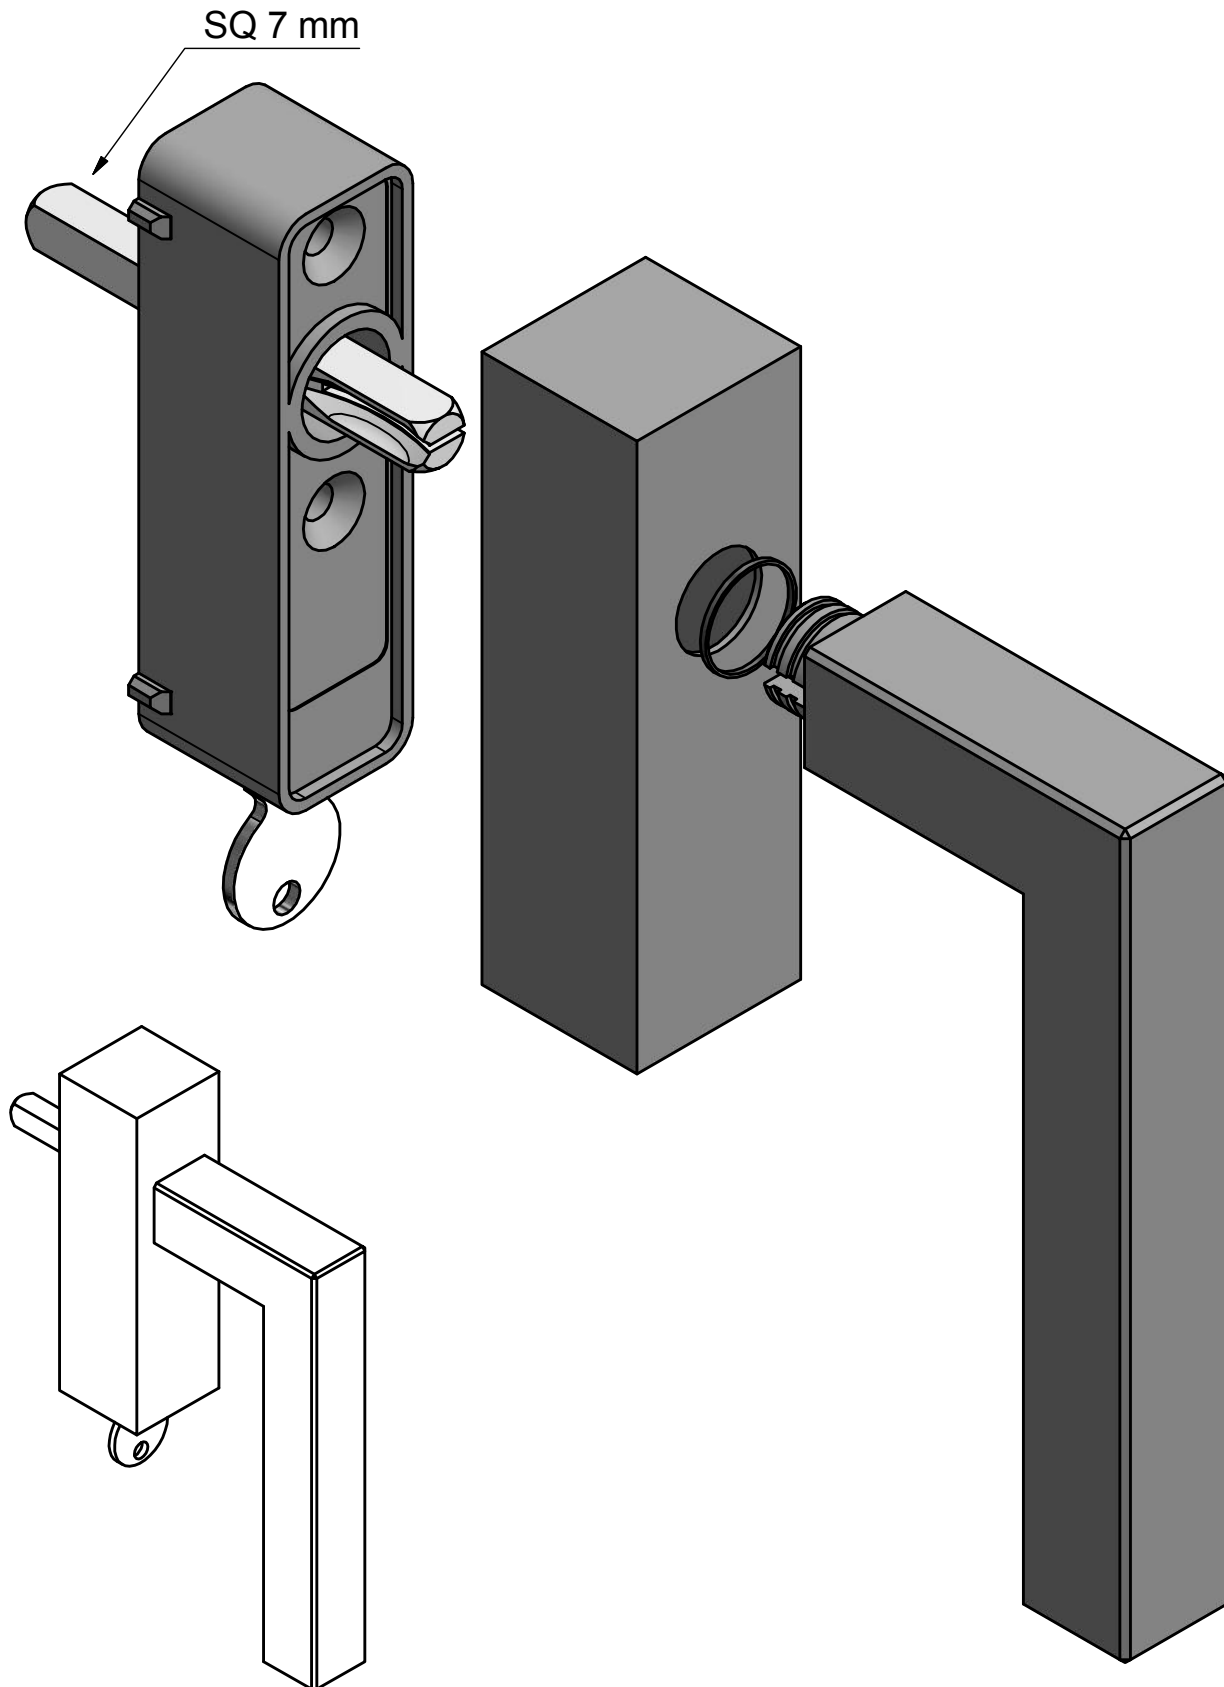

LSQI-DK

non-locking tilt and turn
window handle
stainless steel

FORMANI®		Part number:	
		Description:	
Doc no.:	1503D050 LSQI-DK V01.dwg	LSQI-DK	Format:
Drawn by:	Christian Brimbois		Creation date:
Distributed by Two Tease Architectural Hardware info@twotease.com.au www.twotease.com.au		A3	

LSQI-DKLOCK

locking tilt and turn
window handle
stainless steel

FORMANI®		Part number:	
		Description:	
Doc no.:	1503D040 LSQI-DKLOCK V01.dwg	LSQI-DKLOCK	Format:
Drawn by:	Christian Brimbois		Creation date:
Distributed by Two Tease Architectural Hardware info@twotease.com.au www.twotease.com.au		A3	