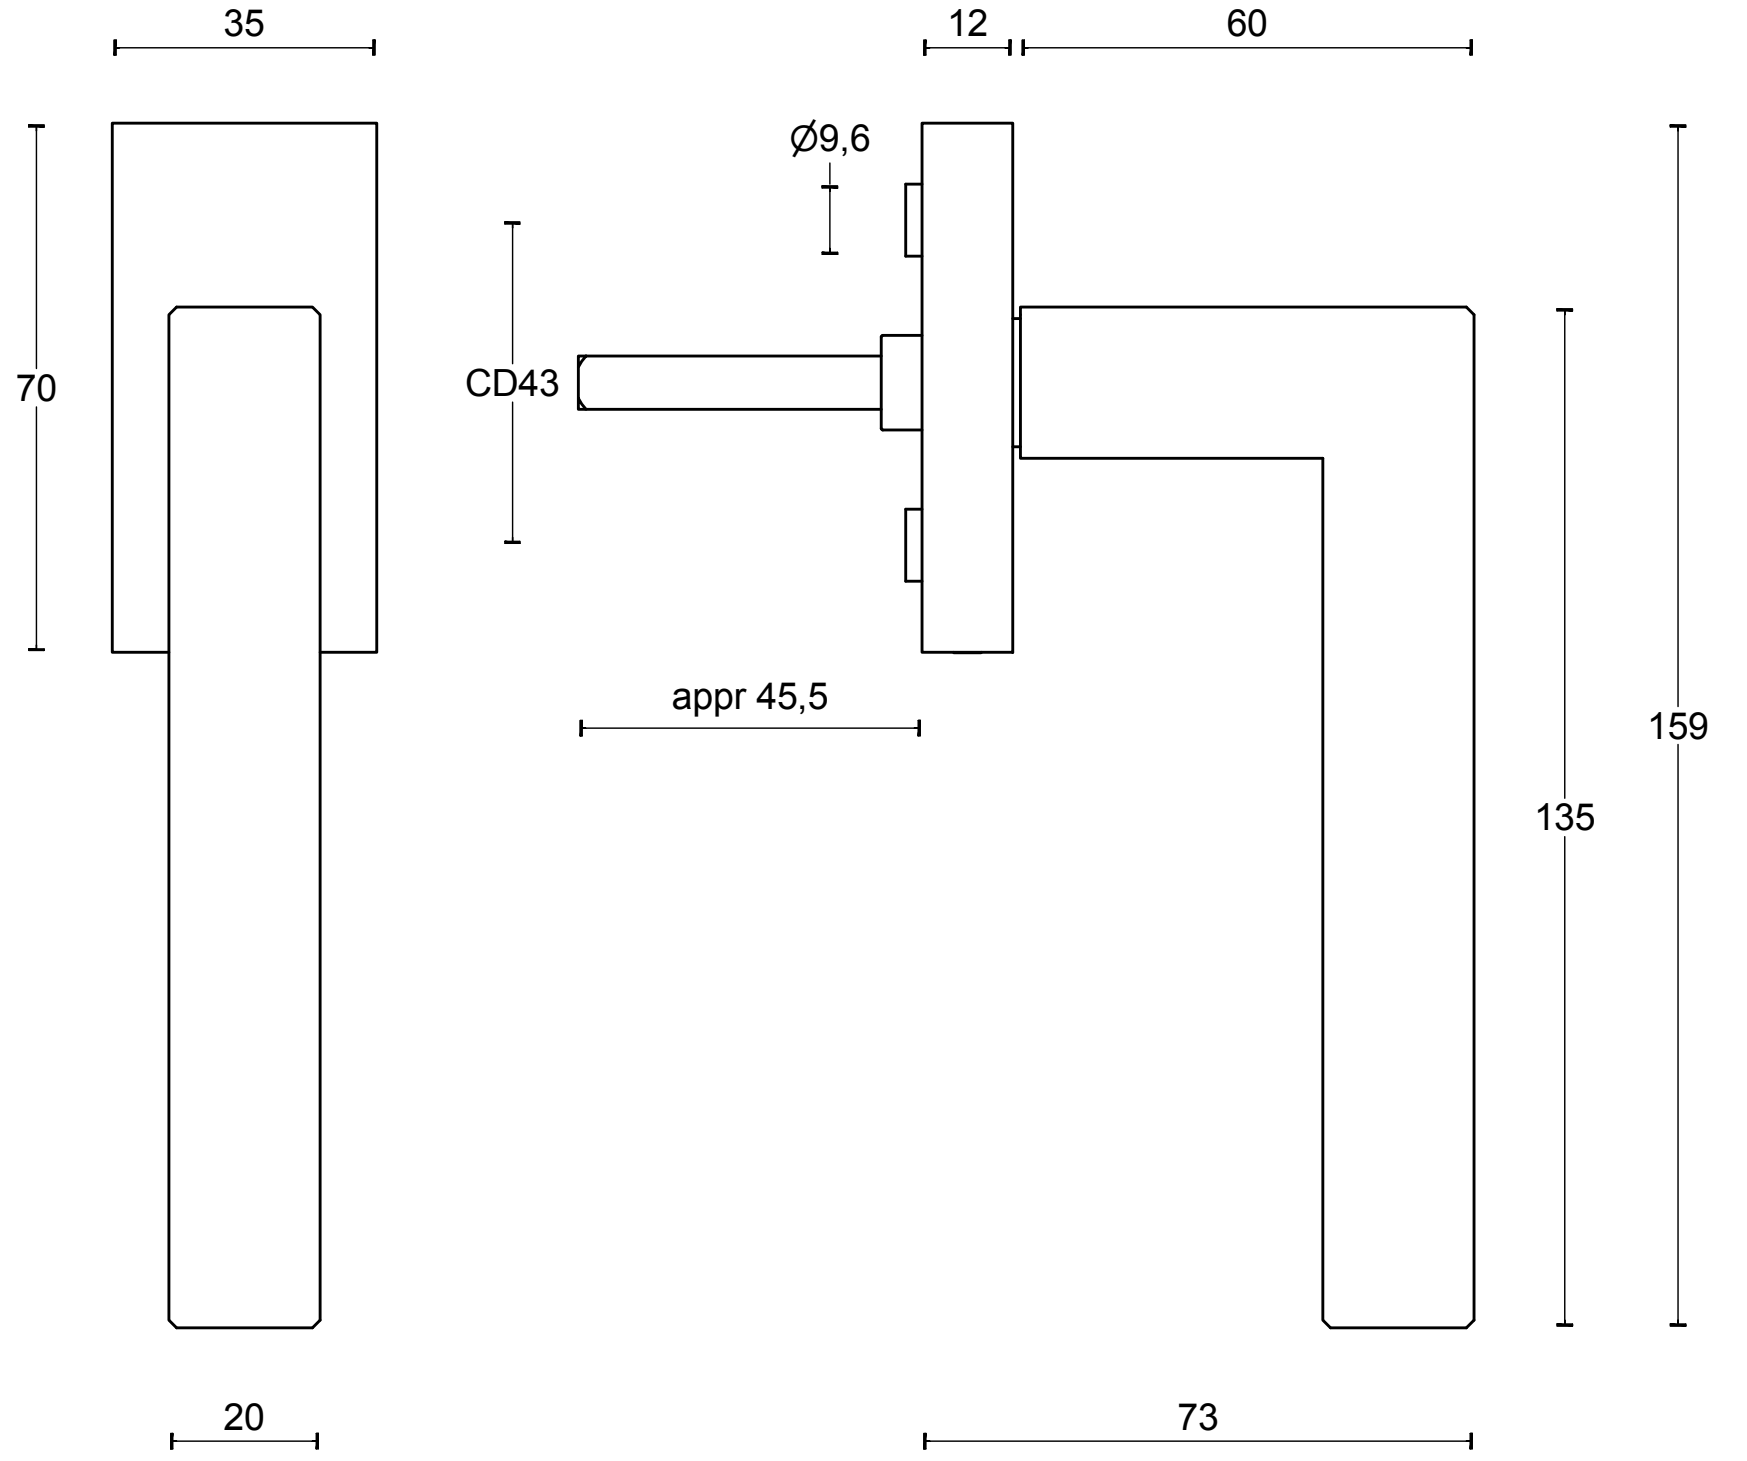

LSQI-DK

non-locking tilt and turn
window handle
stainless steel

FORMANI®		Part number:	
		Description:	
Doc no.:	1503D050 LSQI-DK V01.dwg	LSQI-DK	Format:
Drawn by:	Christian Brimbois		Creation date:
Distributed by Two Tease Architectural Hardware info@twotease.com.au www.twotease.com.au		A3	

LSQI-DKLOCK

locking tilt and turn
window handle
stainless steel

FORMANI®		Part number:	
		Description:	
Doc no.:	1503D040 LSQI-DKLOCK V01.dwg	LSQI-DKLOCK	Format:
Drawn by:	Christian Brimbois		Creation date:
Distributed by Two Tease Architectural Hardware info@twotease.com.au www.twotease.com.au		A3	