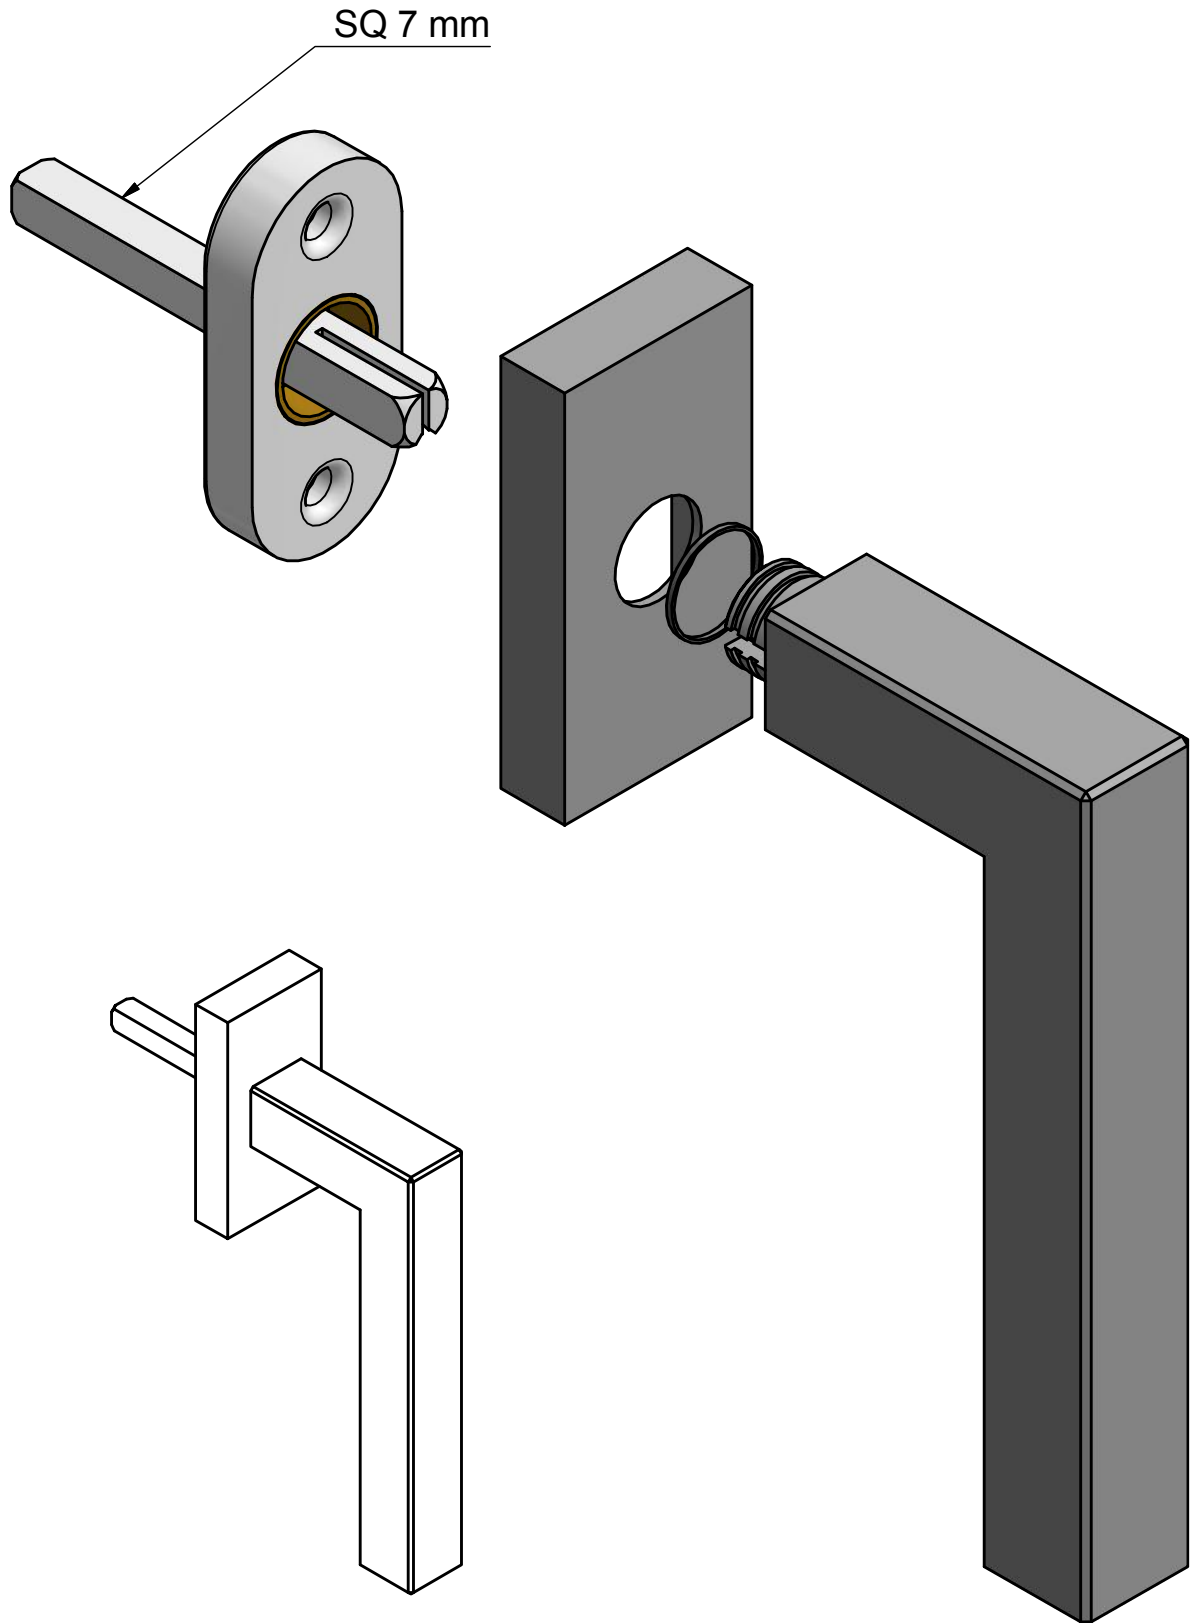

LSQI-DK

non-locking tilt and turn
window handle
stainless steel

FORMANI®		Part number:	
		Description:	
Doc no.:	1503D050 LSQI-DK V01.dwg	LSQI-DK	Format:
Drawn by:	Christian Brimbois		Creation date:
Distributed by Two Tease Architectural Hardware info@twotease.com.au www.twotease.com.au		A3	

LSQI-DKLOCK

locking tilt and turn
window handle
stainless steel

FORMANI®		Part number:	
		Description:	
Doc no.:	1503D040 LSQI-DKLOCK V01.dwg	LSQI-DKLOCK	Format:
Drawn by:	Christian Brimbois		Creation date:
Distributed by Two Tease Architectural Hardware info@twotease.com.au www.twotease.com.au		A3	