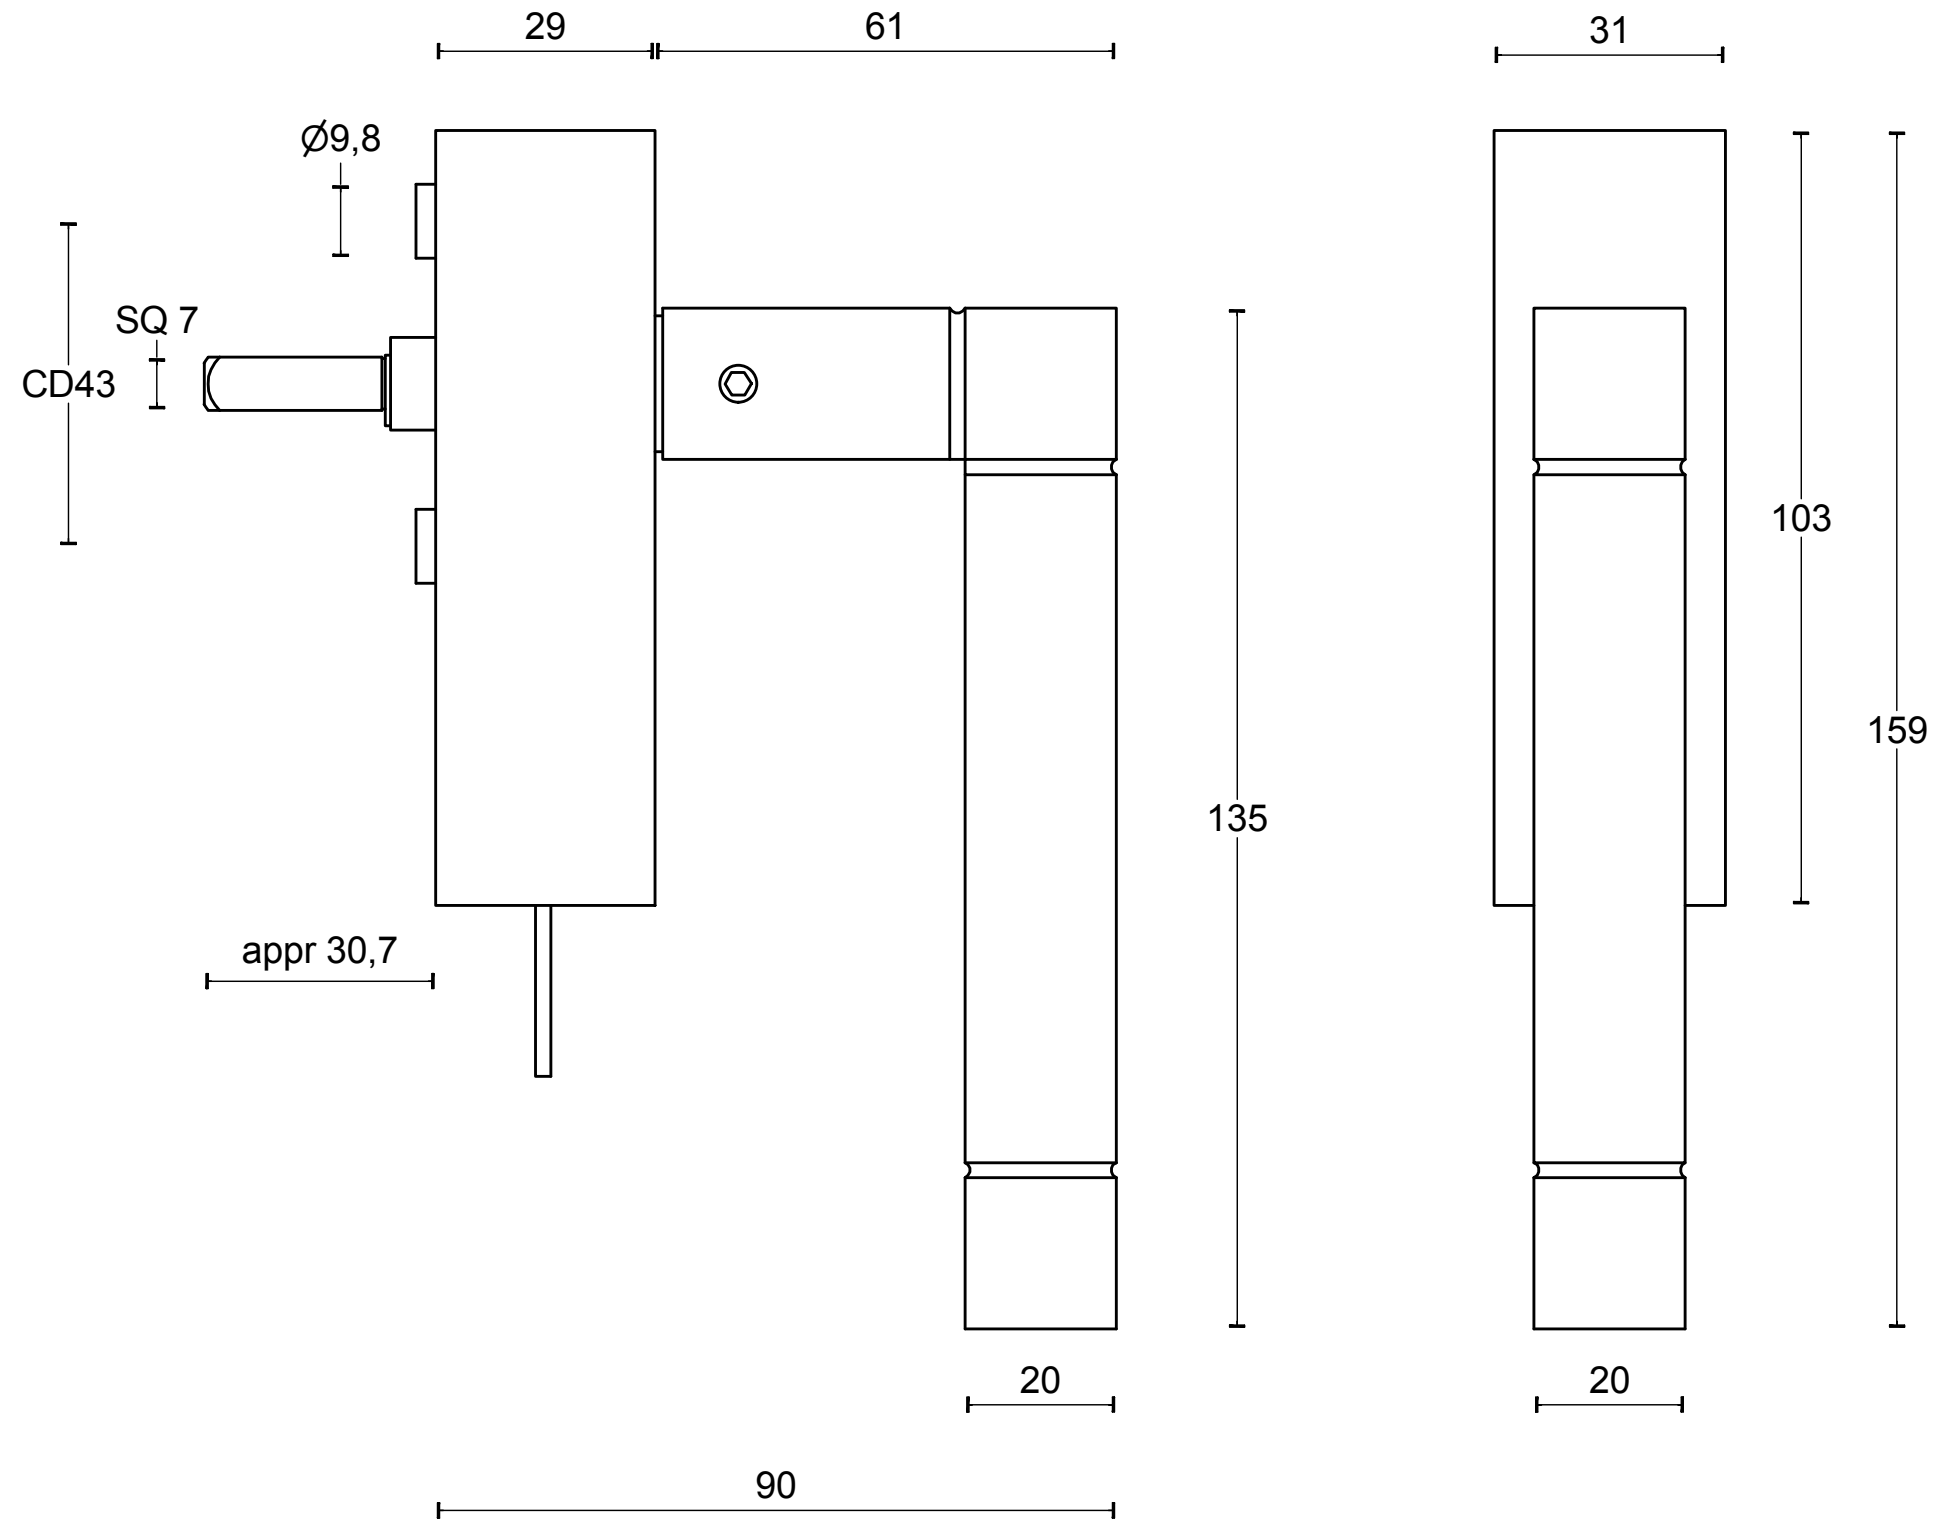

JB100-DK

non-locking tilt and turn
window handle
stainless steel

<h1>FORMANI®</h1>		Part number:	
		<h2>JB100-DK</h2>	
Doc no.: 3503D001 JB100DK V01.dwg	Description:		Format:
Drawn by: Christian Brimbois	Creation date: 15-9-2016	<h2>A3</h2>	
Distributed by Two Tease Architectural Hardware info@twotease.com.au www.twotease.com.au			

JB100-DKLOCK

locking tilt and turn
window handle
stainless steel

FORMANI®		Part number:	
		Description:	
Doc no.:	3503D020 JB100DKLOCK V01.dwg	JB100-DKLOCK	Format:
Drawn by:	Christian Brimbois		Creation date:
Distributed by Two Tease Architectural Hardware info@twotease.com.au www.twotease.com.au			