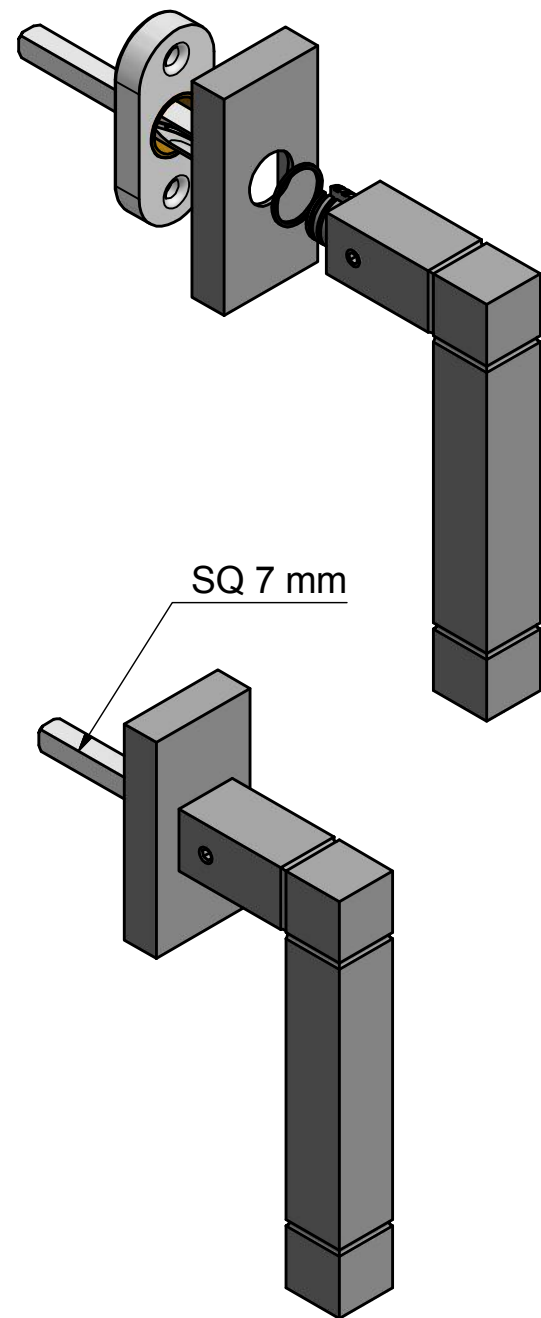

JB100-DK

non-locking tilt and turn
window handle
stainless steel

<h1>FORMANI®</h1>		Part number:	
		<h2>JB100-DK</h2>	
Doc no.: 3503D001 JB100DK V01.dwg	Description:		Format:
Drawn by: Christian Brimbois	Creation date: 15-9-2016	<h2>A3</h2>	
Distributed by Two Tease Architectural Hardware info@twotease.com.au www.twotease.com.au			

JB100-DKLOCK

locking tilt and turn
window handle
stainless steel

FORMANI®		Part number:	
		Description:	
Doc no.:	3503D020 JB100DKLOCK V01.dwg	JB100-DKLOCK	Format:
Drawn by:	Christian Brimbois		Creation date:
Distributed by Two Tease Architectural Hardware info@twotease.com.au www.twotease.com.au			