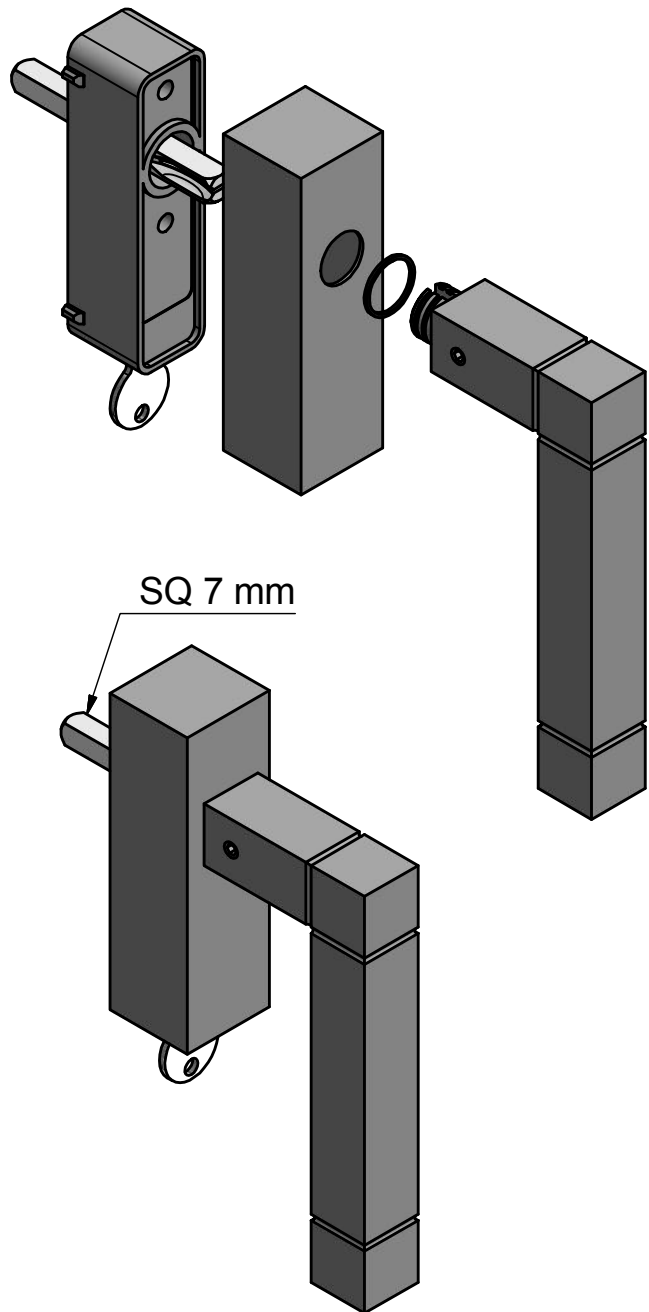

JB100-DK

non-locking tilt and turn
window handle
stainless steel

<h1>FORMANI®</h1>		Part number:	
		<h2>JB100-DK</h2>	
Doc no.: 3503D001 JB100DK V01.dwg	Description:		Format:
Drawn by: Christian Brimbois	Creation date: 15-9-2016	<h2>A3</h2>	
Distributed by Two Tease Architectural Hardware info@twotease.com.au www.twotease.com.au			

JB100-DKLOCK

locking tilt and turn
window handle
stainless steel

FORMANI®		Part number:	
		Description:	
Doc no.:	3503D020 JB100DKLOCK V01.dwg	JB100-DKLOCK	Format:
Drawn by:	Christian Brimbois		Creation date:
Distributed by Two Tease Architectural Hardware info@twotease.com.au www.twotease.com.au			