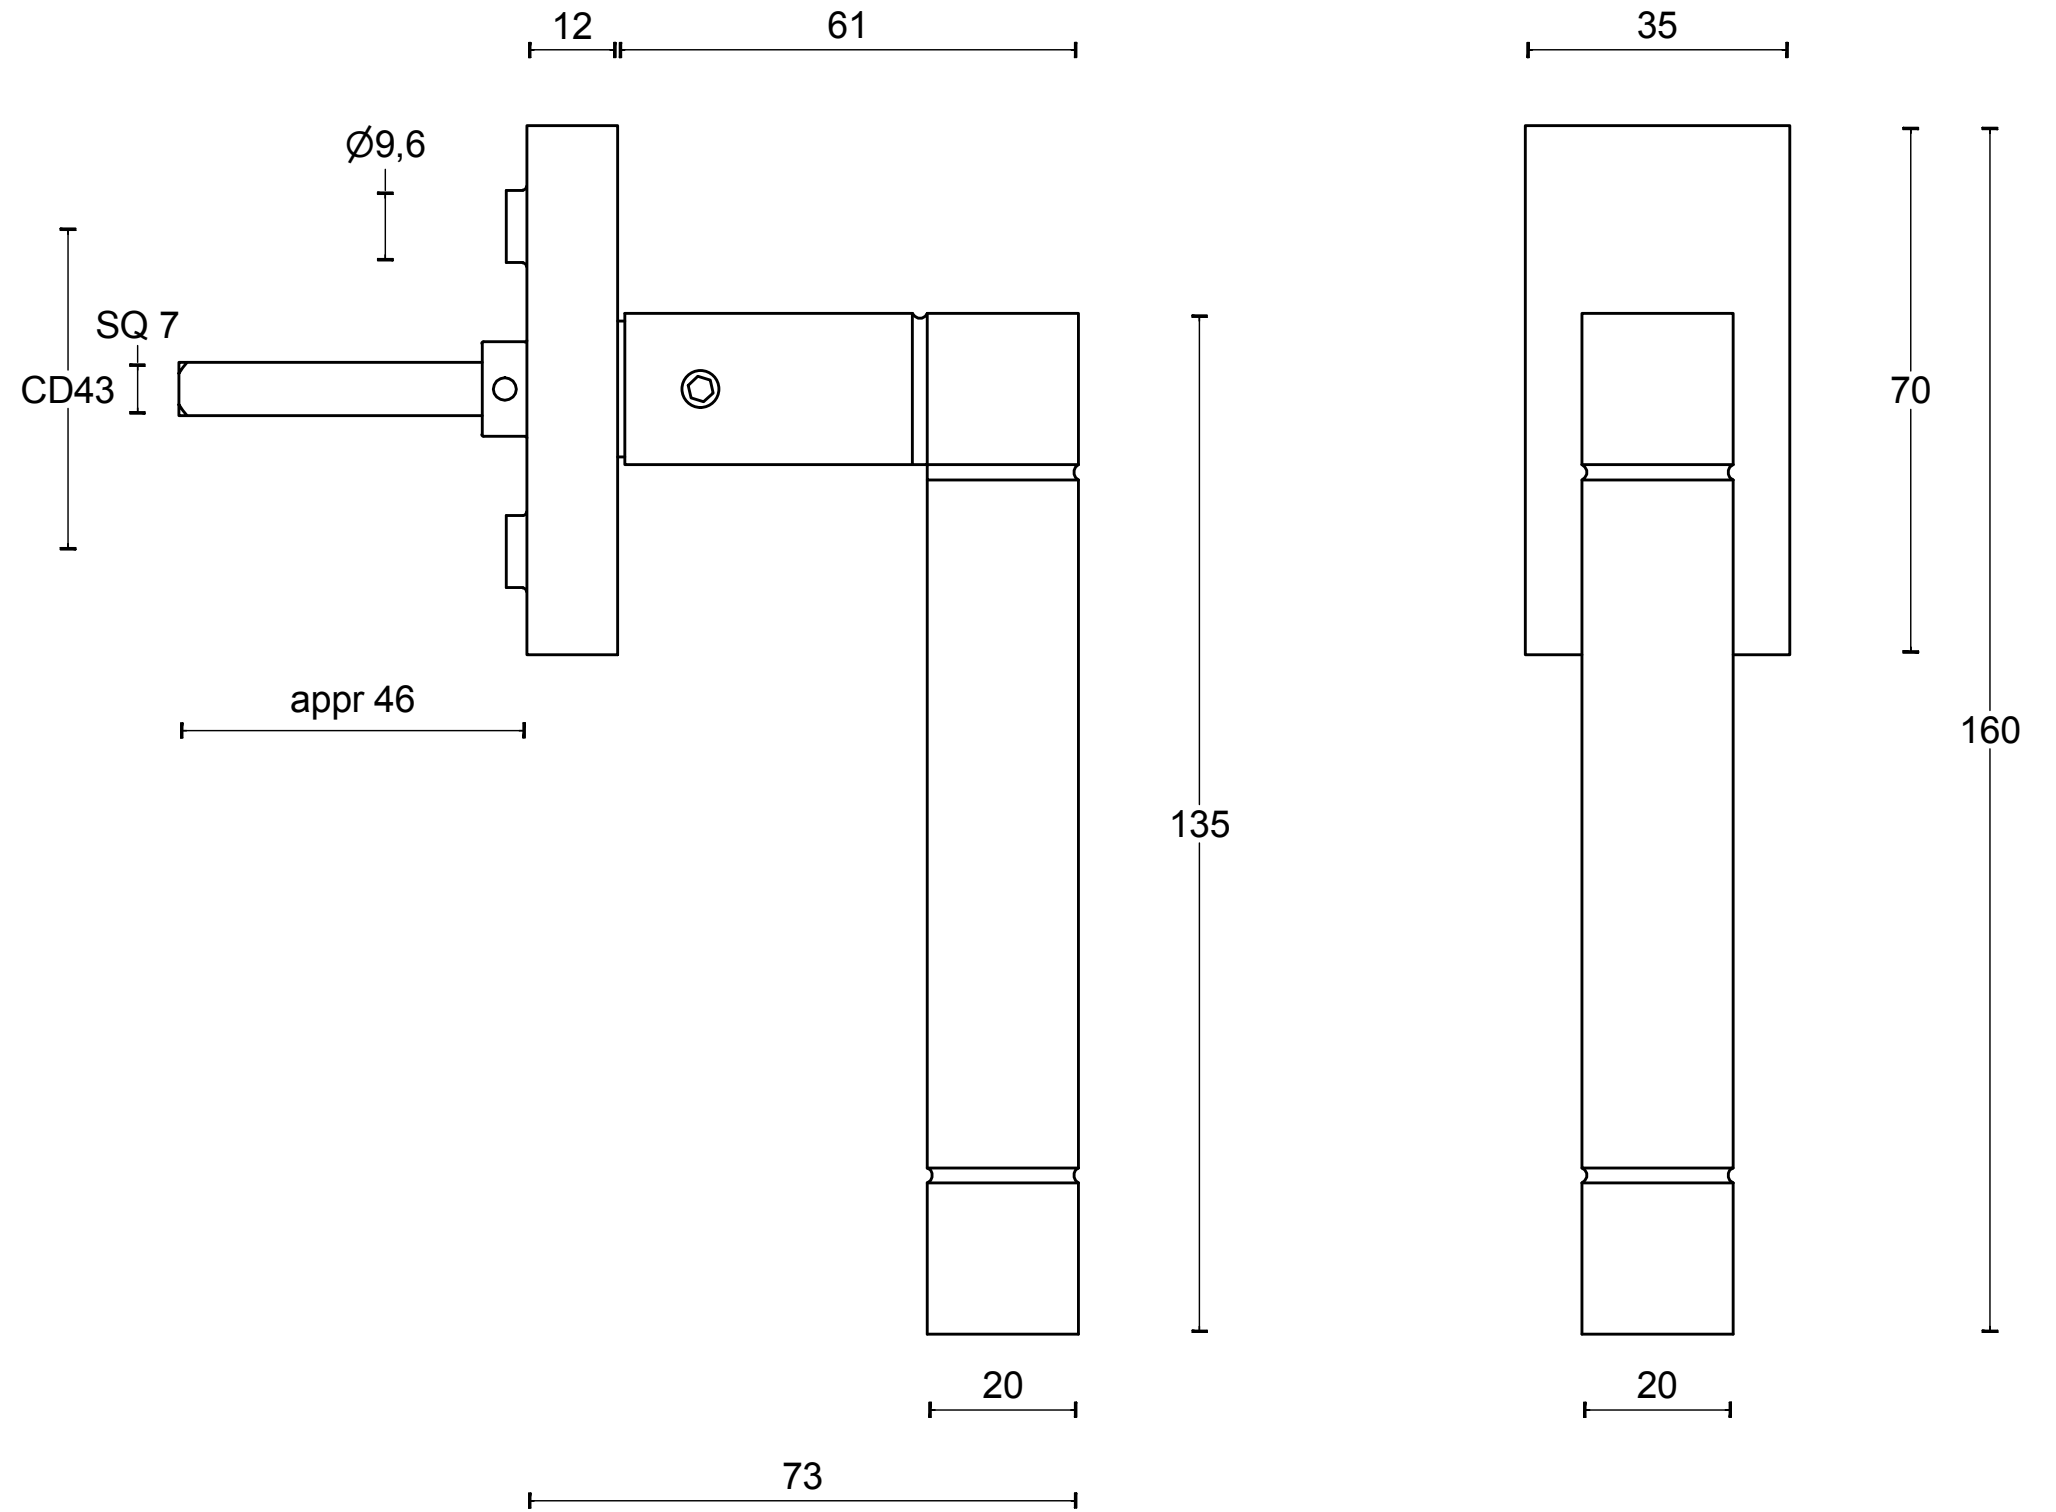

JB100-DK

non-locking tilt and turn
window handle
stainless steel

<h1>FORMANI®</h1>		Part number:	
		<h2>JB100-DK</h2>	
Doc no.: 3503D001 JB100DK V01.dwg	Description:		Format:
Drawn by: Christian Brimbois	Creation date: 15-9-2016	<h2>A3</h2>	
Distributed by Two Tease Architectural Hardware info@twotease.com.au www.twotease.com.au			

JB100-DKLOCK

locking tilt and turn
window handle
stainless steel

FORMANI®		Part number:	
		Description:	
Doc no.:	3503D020 JB100DKLOCK V01.dwg	JB100-DKLOCK	Format:
Drawn by:	Christian Brimbois		Creation date:
Distributed by Two Tease Architectural Hardware info@twotease.com.au www.twotease.com.au			