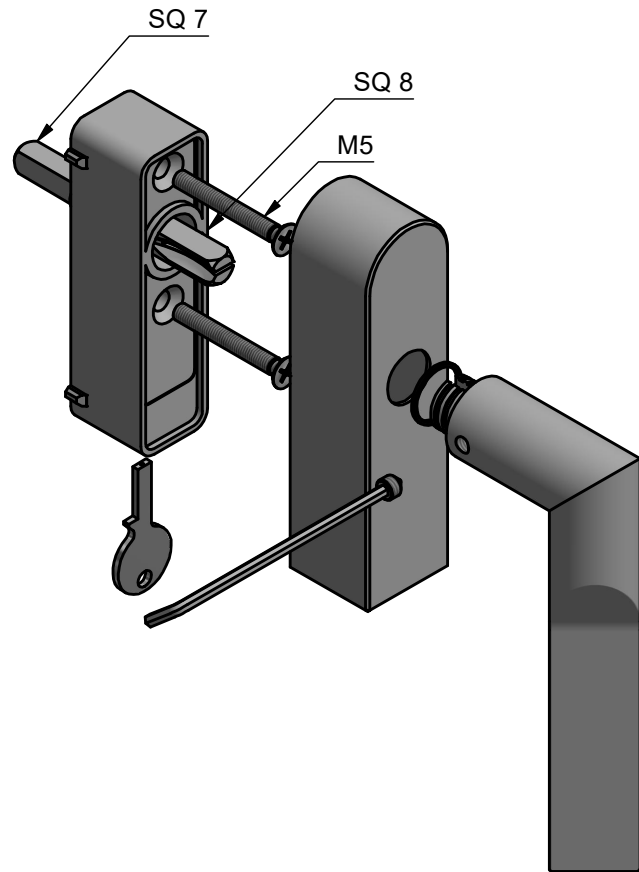

RIVIO GL101-DK-O

non-locking tilt and turn window handle
stainless steel

<p>FORMANI[®]</p> <p>Distributed by Two Tease Architectural Hardware info@twotease.com.au www.twotease.com.au</p>	Type :	RIVIO GL101-DK-O	Version: V01
	Formani filename: 4103D002_1_GL101-DK-O_R_V01.dwg	Description: non-locking tilt and turn window handle stainless steel	Format A3
	Drawn by: Semih Aslan		
Creation date: 31-8-2022			

RIVIO GL101-DKLOCK-O

locking tilt and turn
window handle
stainless steel

<p>FORMANI[®]</p> <p>Distributed by Two Tease Architectural Hardware info@twotease.com.au www.twotease.com.au</p>	Type :	RIVIO GL101-DKLOCK-O	Version:	V01
	Formani filename:	4103D021_1_GL101-DKLOCK-O_V01.dwg		Format
	Drawn by:	Semih Aslan		
Creation date:	31-8-2022		Description:	locking tilt and turn window handle stainless steel
				A3