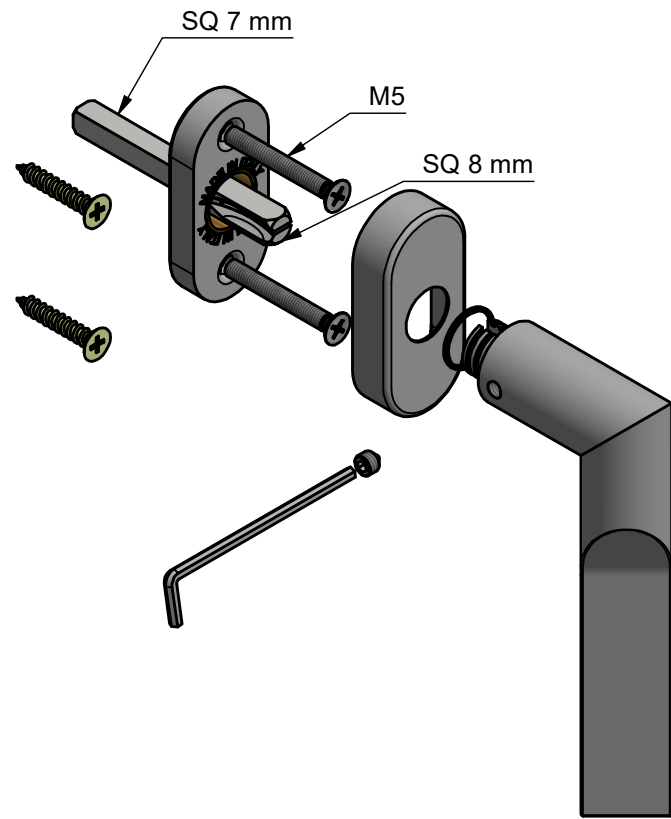

RIVIO GL101-DK-O

non-locking tilt and turn window handle
stainless steel

<p>FORMANI[®]</p> <p>Distributed by Two Tease Architectural Hardware info@twotease.com.au www.twotease.com.au</p>	Type :	RIVIO GL101-DK-O	Version: V01
	Formani filename: 4103D002_1_GL101-DK-O_R_V01.dwg	Description: non-locking tilt and turn window handle stainless steel	Format A3
	Drawn by: Semih Aslan		
Creation date: 31-8-2022			

RIVIO GL101-DKLOCK-O

locking tilt and turn
window handle
stainless steel

<p>FORMANI[®]</p> <p>Distributed by Two Tease Architectural Hardware info@twotease.com.au www.twotease.com.au</p>	Type :	RIVIO GL101-DKLOCK-O	Version:	V01
	Formani filename:	4103D021_1_GL101-DKLOCK-O_V01.dwg		Format
	Drawn by:	Semih Aslan		
Creation date:	31-8-2022		Description:	locking tilt and turn window handle stainless steel
				A3