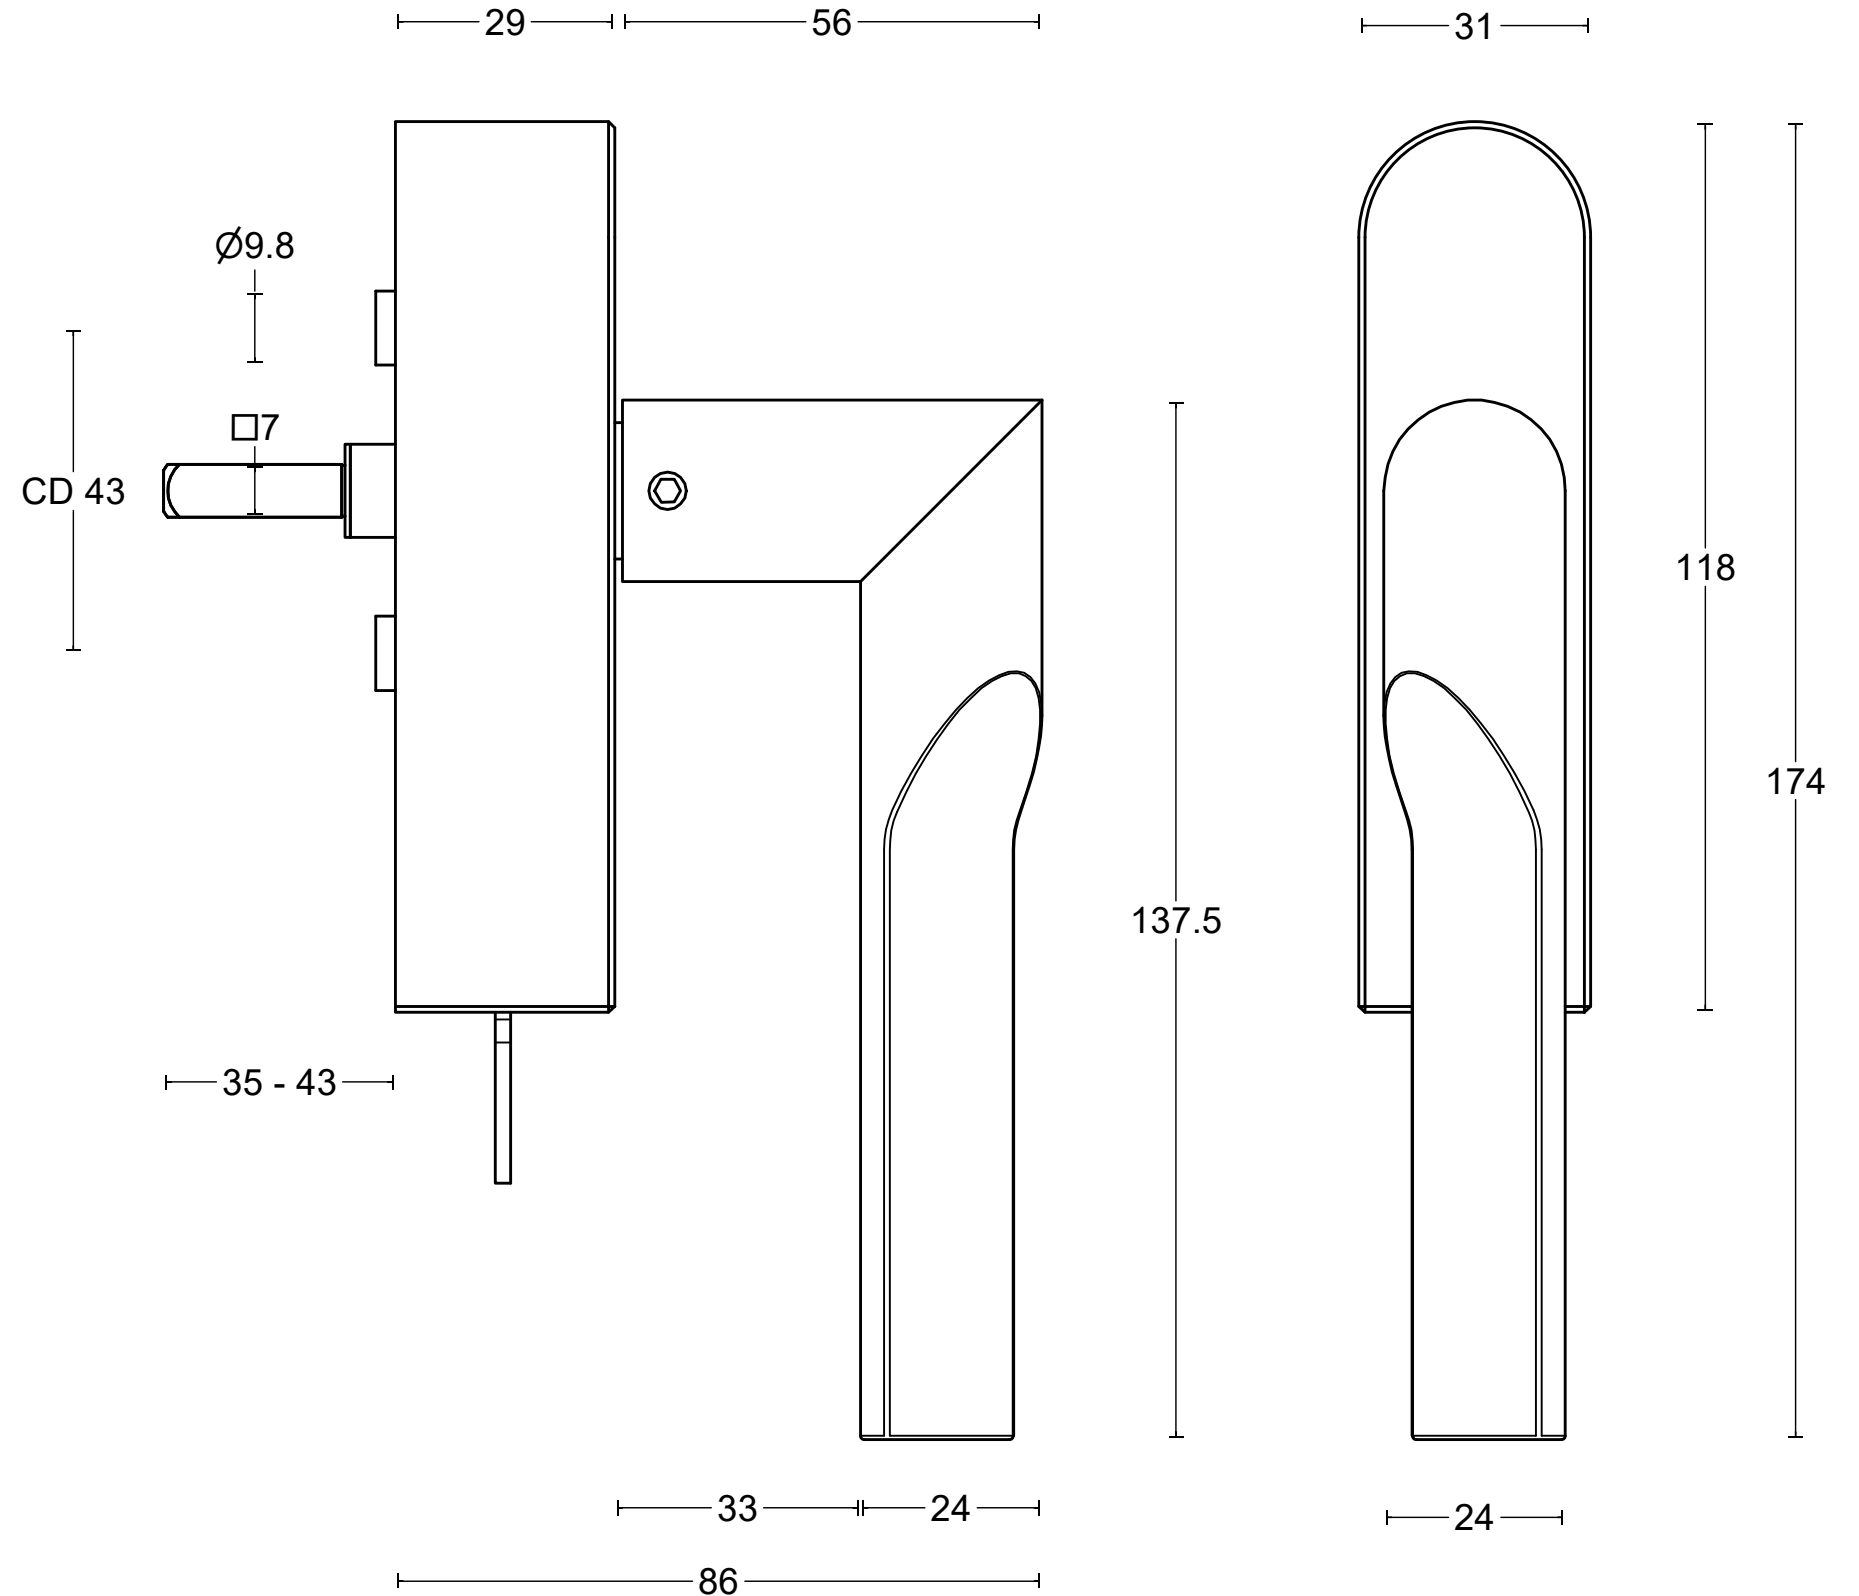

RIVIO GL101-DK-O

non-locking tilt and turn window handle
stainless steel

<p>FORMANI[®]</p> <p>Distributed by Two Tease Architectural Hardware info@twotease.com.au www.twotease.com.au</p>	Type :	RIVIO GL101-DK-O	Version: V01
	Formani filename: 4103D002_1_GL101-DK-O_R_V01.dwg	Description: non-locking tilt and turn window handle stainless steel	Format A3
	Drawn by: Semih Aslan		
Creation date: 31-8-2022			

RIVIO GL101-DKLOCK-O

locking tilt and turn
window handle
stainless steel

<p>FORMANI[®]</p> <p>Distributed by Two Tease Architectural Hardware info@twotease.com.au www.twotease.com.au</p>	Type :	RIVIO GL101-DKLOCK-O	Version:	V01
	Formani filename:	4103D021_1_GL101-DKLOCK-O_V01.dwg		Format
	Drawn by:	Semih Aslan		
Creation date:	31-8-2022		Description:	locking tilt and turn window handle stainless steel
				A3