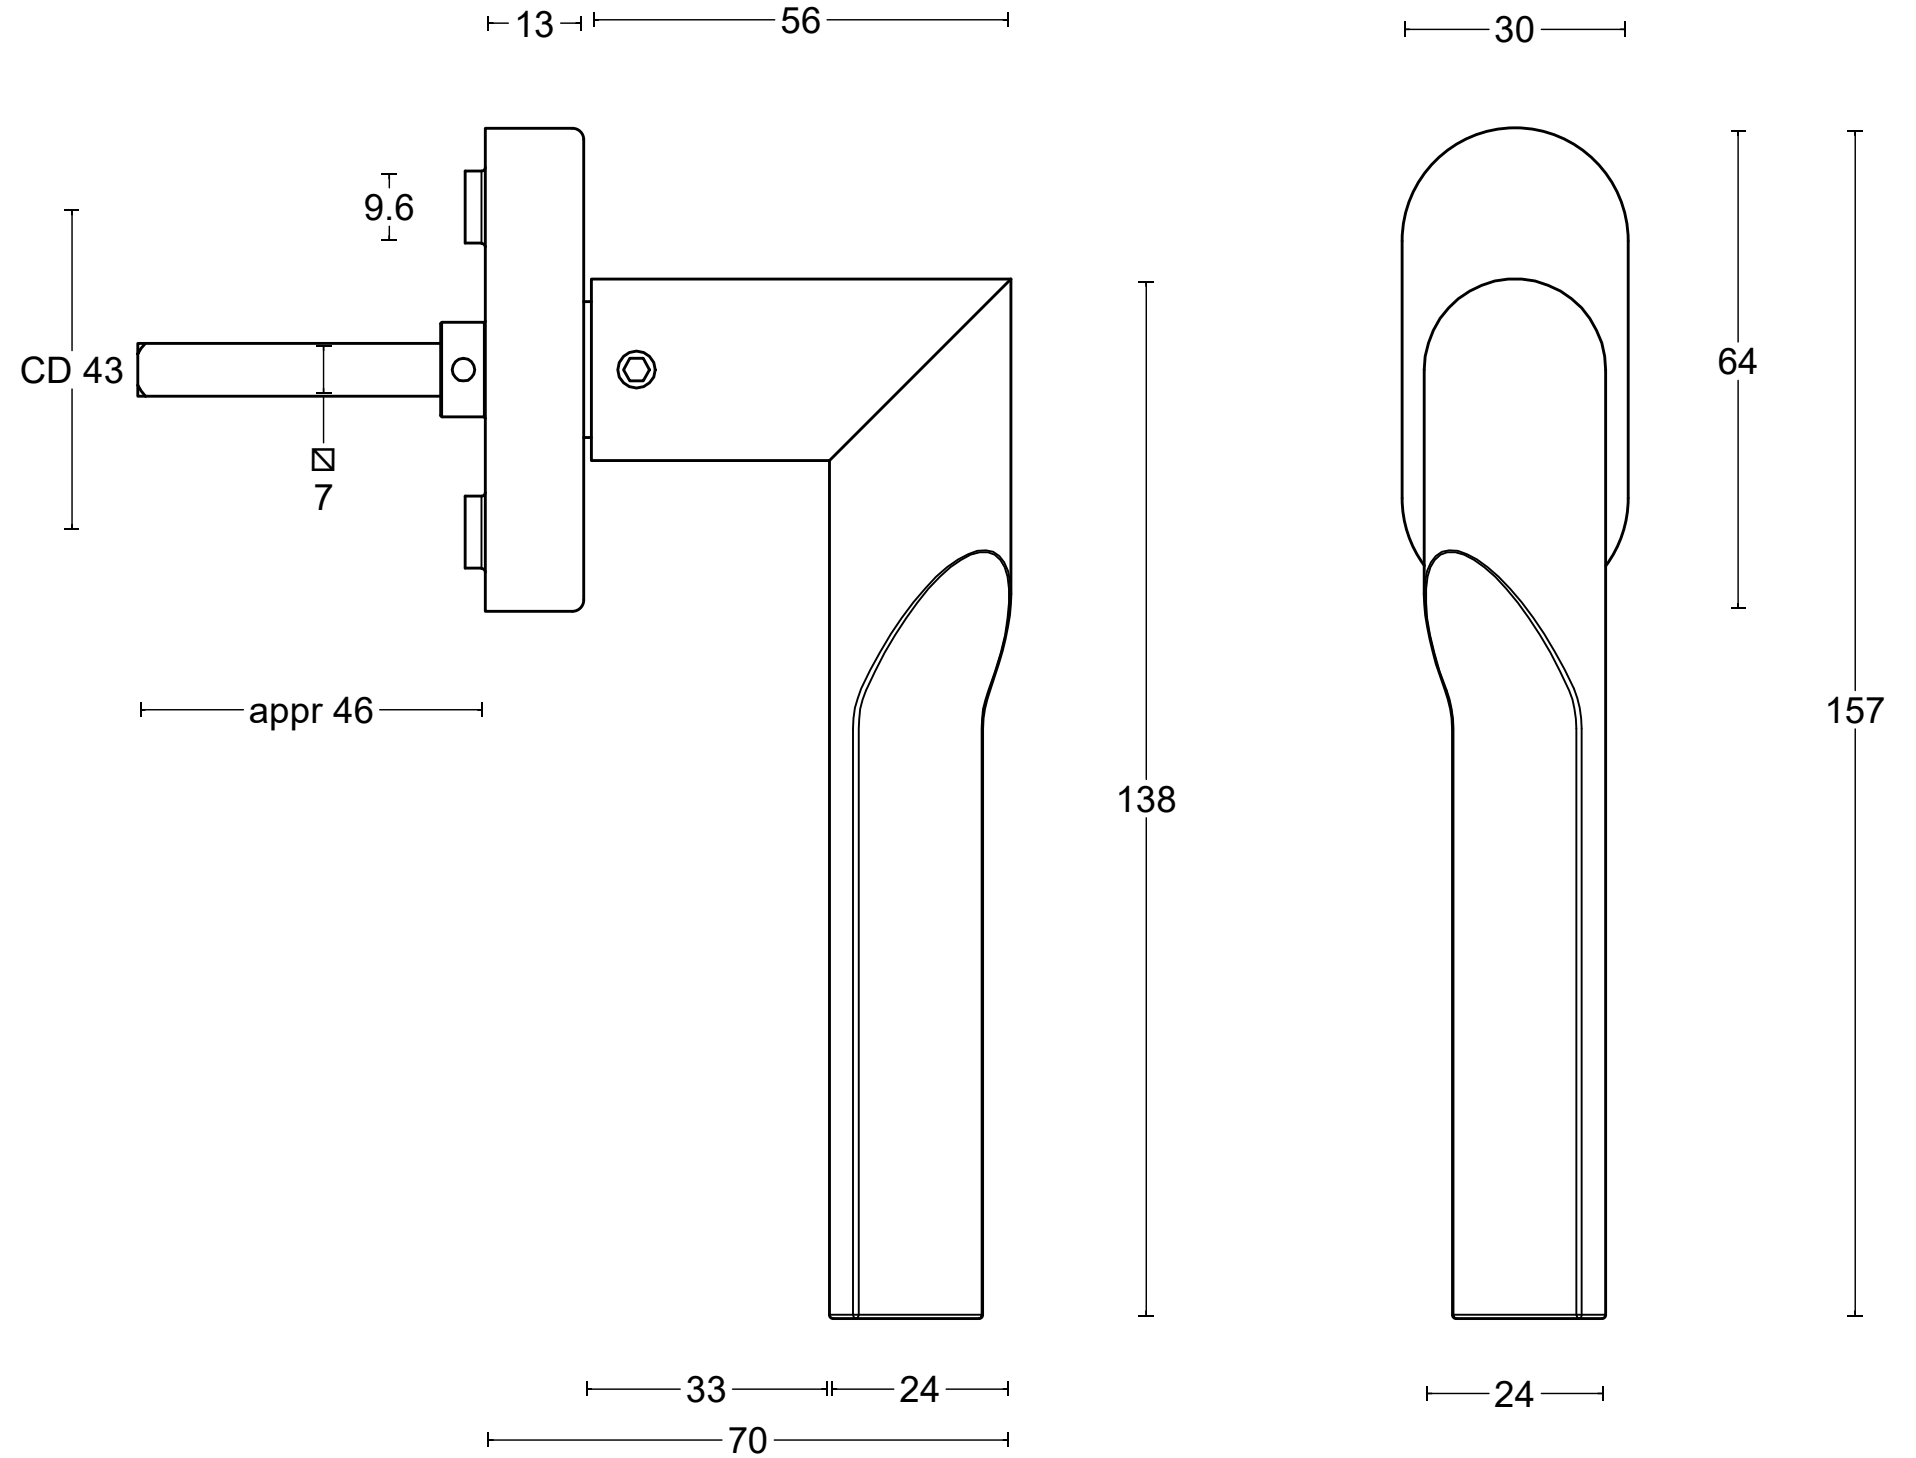

RIVIO GL101-DK-O

non-locking tilt and turn window handle
stainless steel

<p>FORMANI[®]</p> <p>Distributed by Two Tease Architectural Hardware info@twotease.com.au www.twotease.com.au</p>	Type :	RIVIO GL101-DK-O	Version: V01
	Formani filename: 4103D002_1_GL101-DK-O_R_V01.dwg	Description: non-locking tilt and turn window handle stainless steel	Format A3
	Drawn by: Semih Aslan		
Creation date: 31-8-2022			

RIVIO GL101-DKLOCK-O

locking tilt and turn
window handle
stainless steel

<p>FORMANI[®]</p> <p>Distributed by Two Tease Architectural Hardware info@twotease.com.au www.twotease.com.au</p>	Type :	RIVIO GL101-DKLOCK-O	Version:	V01
	Formani filename:	4103D021_1_GL101-DKLOCK-O_V01.dwg		Format
	Drawn by:	Semih Aslan		
Creation date:	31-8-2022		Description:	locking tilt and turn window handle stainless steel
				A3