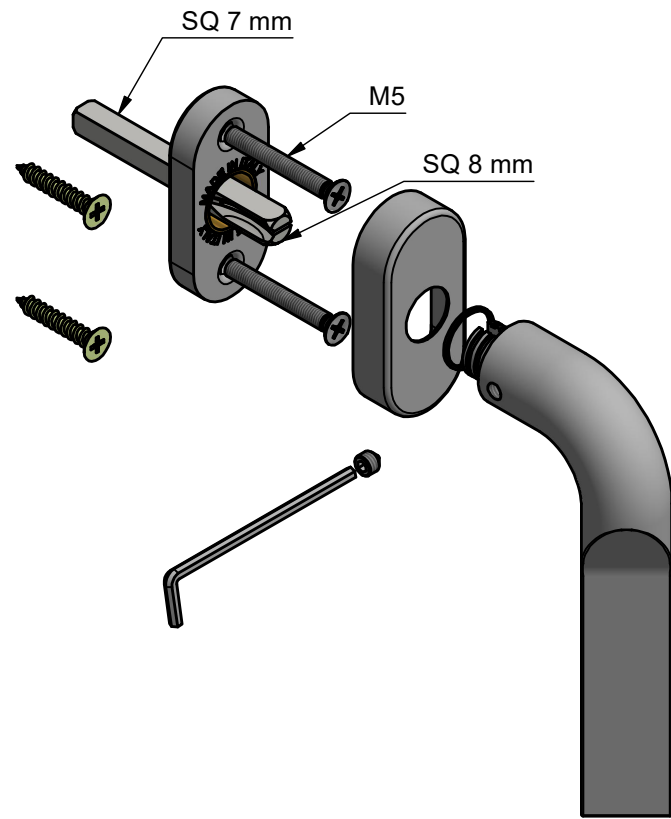

# RIVIO GL100-DK-O

non-locking tilt and turn window handle  
stainless steel

<p><b>FORMANI</b><sup>®</sup></p> <p>Distributed by Two Tease Architectural Hardware</p> <p>info@twotease.com.au www.twotease.com.au</p>	Type :	RIVIO GL100-DK-O	Version:	V01
	Description:		Format	A3
	non-locking tilt and turn window handle stainless steel			
Formani filename: 4103D001_1_GL100-DK-O_R_V01.dwg	Drawn by: Semih Aslan	Creation date: 31-8-2022		

# RIVIO GL100-DKLOCK-O

locking tilt and turn  
window handle  
stainless steel

<p><b>FORMANI®</b></p> <p>Distributed by Two Tease Architectural Hardware</p> <p>info@twotease.com.au www.twotease.com.au</p>	Type :	RIVIO GL100-DKLOCK-O	Version:	V01	
	Formani filename: 4103D020_1_GL100-DKLOCK-O_V01.dwg	Description:	locking tilt and turn window handle stainless steel	Format	A3
	Drawn by: Semih Aslan				
Creation date: 31-8-2022					