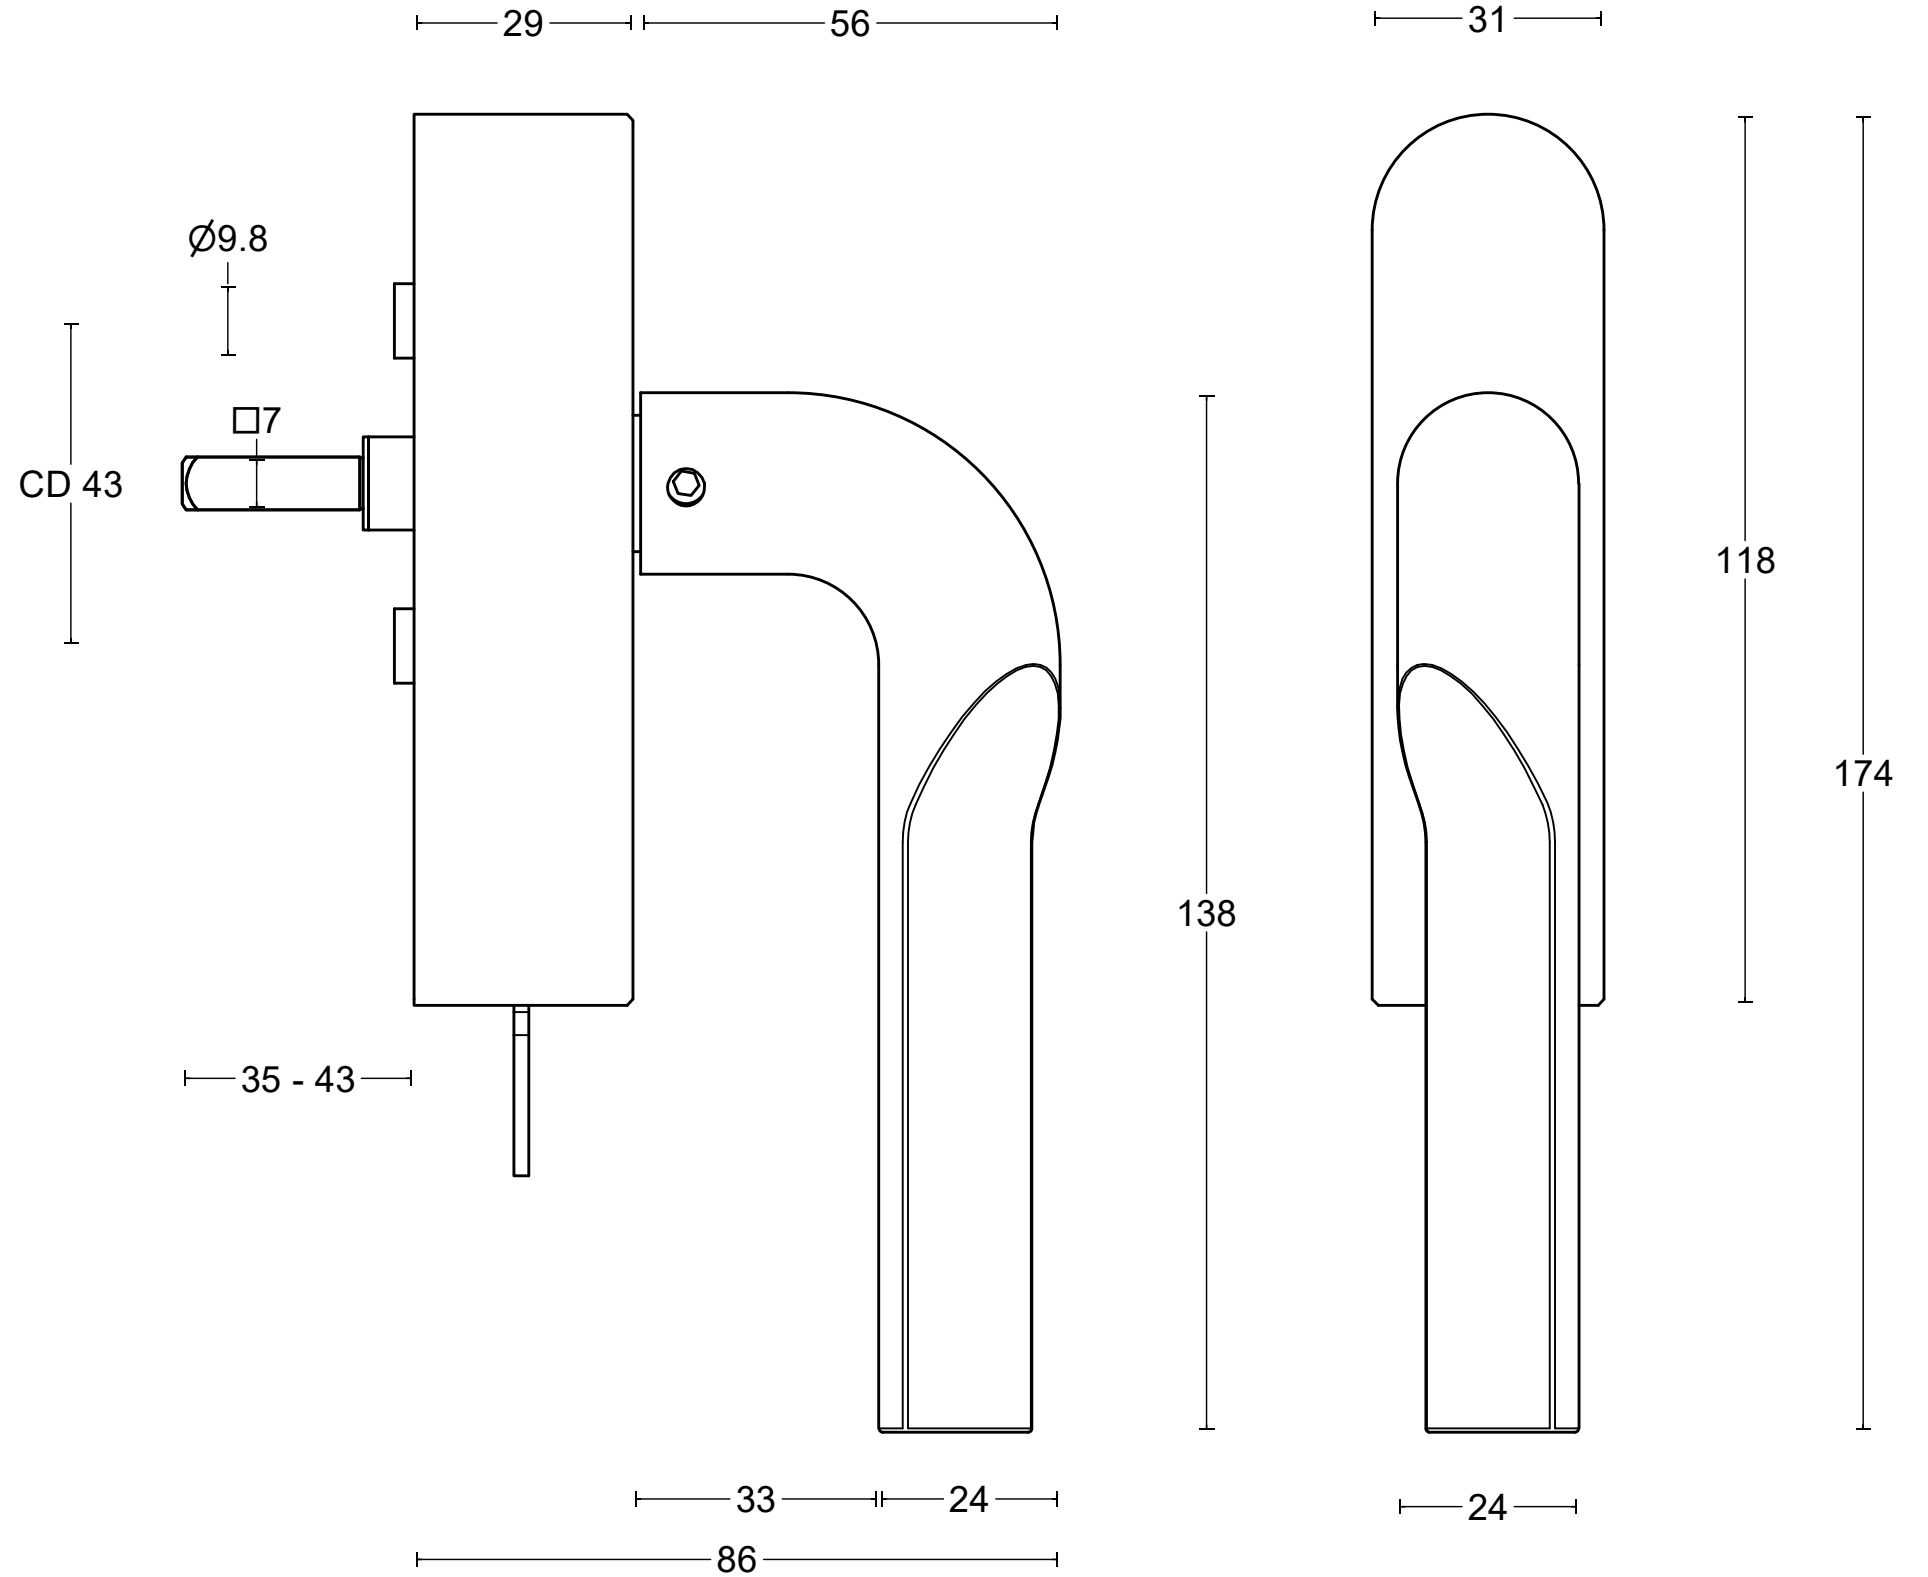

# RIVIO GL100-DK-O

non-locking tilt and turn window handle  
stainless steel

<p><b>FORMANI</b><sup>®</sup></p> <p>Distributed by Two Tease Architectural Hardware</p> <p>info@twotease.com.au www.twotease.com.au</p>	Type :	RIVIO GL100-DK-O	Version:	V01
	Description:		Format	A3
	non-locking tilt and turn window handle stainless steel			
Formani filename: 4103D001_1_GL100-DK-O_R_V01.dwg	Drawn by: Semih Aslan	Creation date: 31-8-2022		

# RIVIO GL100-DKLOCK-O

locking tilt and turn  
window handle  
stainless steel

<p><b>FORMANI®</b></p> <p>Distributed by Two Tease Architectural Hardware</p> <p>info@twotease.com.au www.twotease.com.au</p>	Type :	RIVIO GL100-DKLOCK-O	Version:	V01	
	Formani filename: 4103D020_1_GL100-DKLOCK-O_V01.dwg	Description:	locking tilt and turn window handle stainless steel	Format	A3
	Drawn by: Semih Aslan				
Creation date: 31-8-2022					