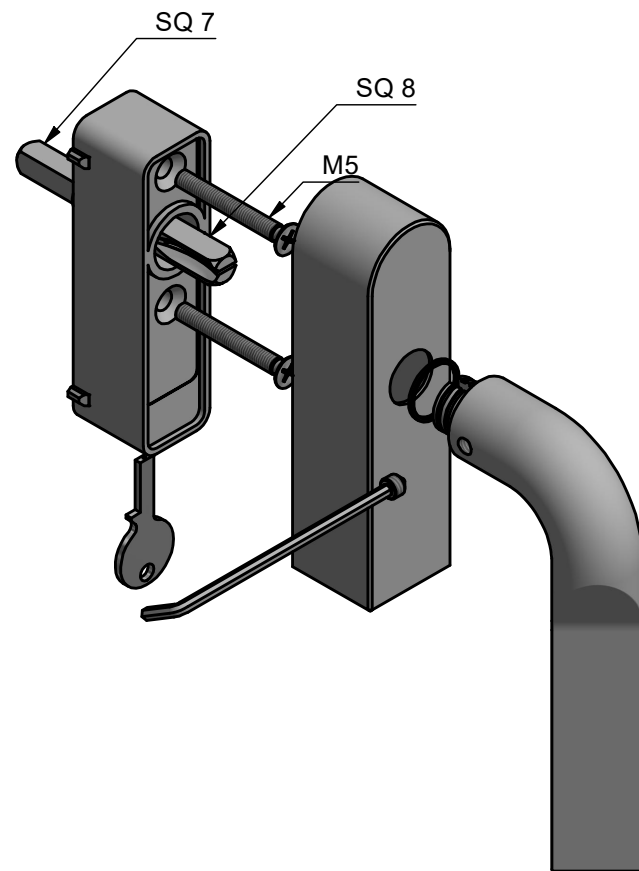

# RIVIO GL100-DK-O

non-locking tilt and turn window handle  
stainless steel

<p><b>FORMANI</b><sup>®</sup></p> <p>Distributed by Two Tease Architectural Hardware</p> <p>info@twotease.com.au www.twotease.com.au</p>	Type :	RIVIO GL100-DK-O	Version:	V01
	Description:		Format	A3
	non-locking tilt and turn window handle stainless steel			
Formani filename: 4103D001_1_GL100-DK-O_R_V01.dwg	Drawn by: Semih Aslan	Creation date: 31-8-2022		

# RIVIO GL100-DKLOCK-O

locking tilt and turn  
window handle  
stainless steel

<p><b>FORMANI®</b></p> <p>Distributed by Two Tease Architectural Hardware</p> <p>info@twotease.com.au www.twotease.com.au</p>	Type :	RIVIO GL100-DKLOCK-O	Version:	V01	
	Formani filename: 4103D020_1_GL100-DKLOCK-O_V01.dwg	Description:	locking tilt and turn window handle stainless steel	Format	A3
	Drawn by: Semih Aslan				
Creation date: 31-8-2022					