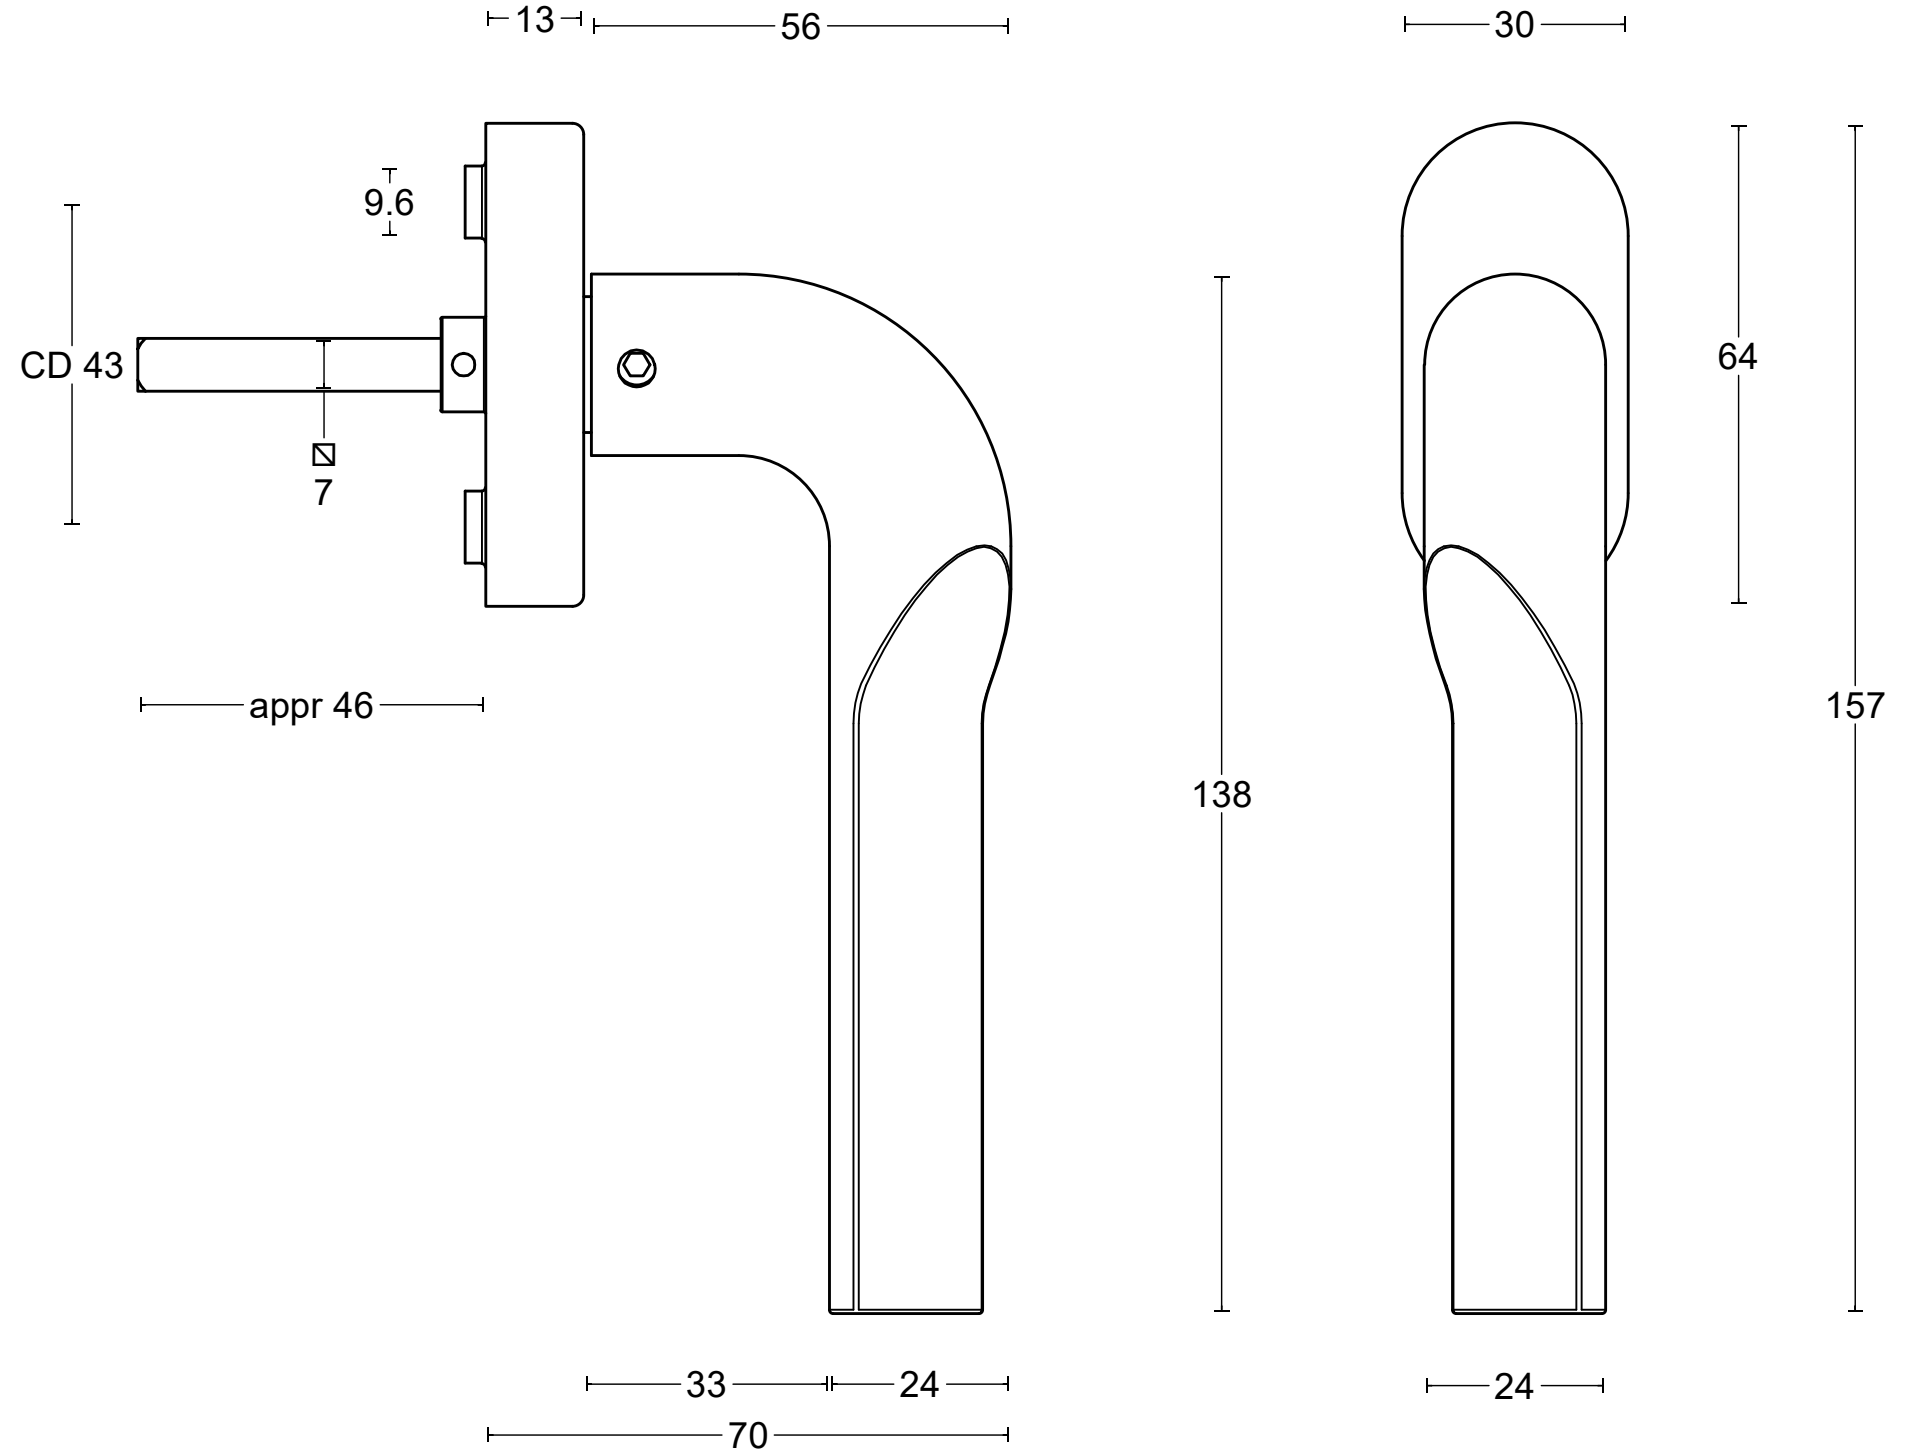

# RIVIO GL100-DK-O

non-locking tilt and turn window handle  
stainless steel

<p><b>FORMANI</b><sup>®</sup></p> <p>Distributed by Two Tease Architectural Hardware</p> <p>info@twotease.com.au www.twotease.com.au</p>	Type :	RIVIO GL100-DK-O	Version:	V01
	Description:		Format	A3
	non-locking tilt and turn window handle stainless steel			
Formani filename: 4103D001_1_GL100-DK-O_R_V01.dwg	Drawn by: Semih Aslan	Creation date: 31-8-2022		

# RIVIO GL100-DKLOCK-O

locking tilt and turn  
window handle  
stainless steel

<p><b>FORMANI®</b></p> <p>Distributed by Two Tease Architectural Hardware</p> <p>info@twotease.com.au www.twotease.com.au</p>	Type :	RIVIO GL100-DKLOCK-O	Version:	V01	
	Formani filename: 4103D020_1_GL100-DKLOCK-O_V01.dwg	Description:	locking tilt and turn window handle stainless steel	Format	A3
	Drawn by: Semih Aslan				
Creation date: 31-8-2022					