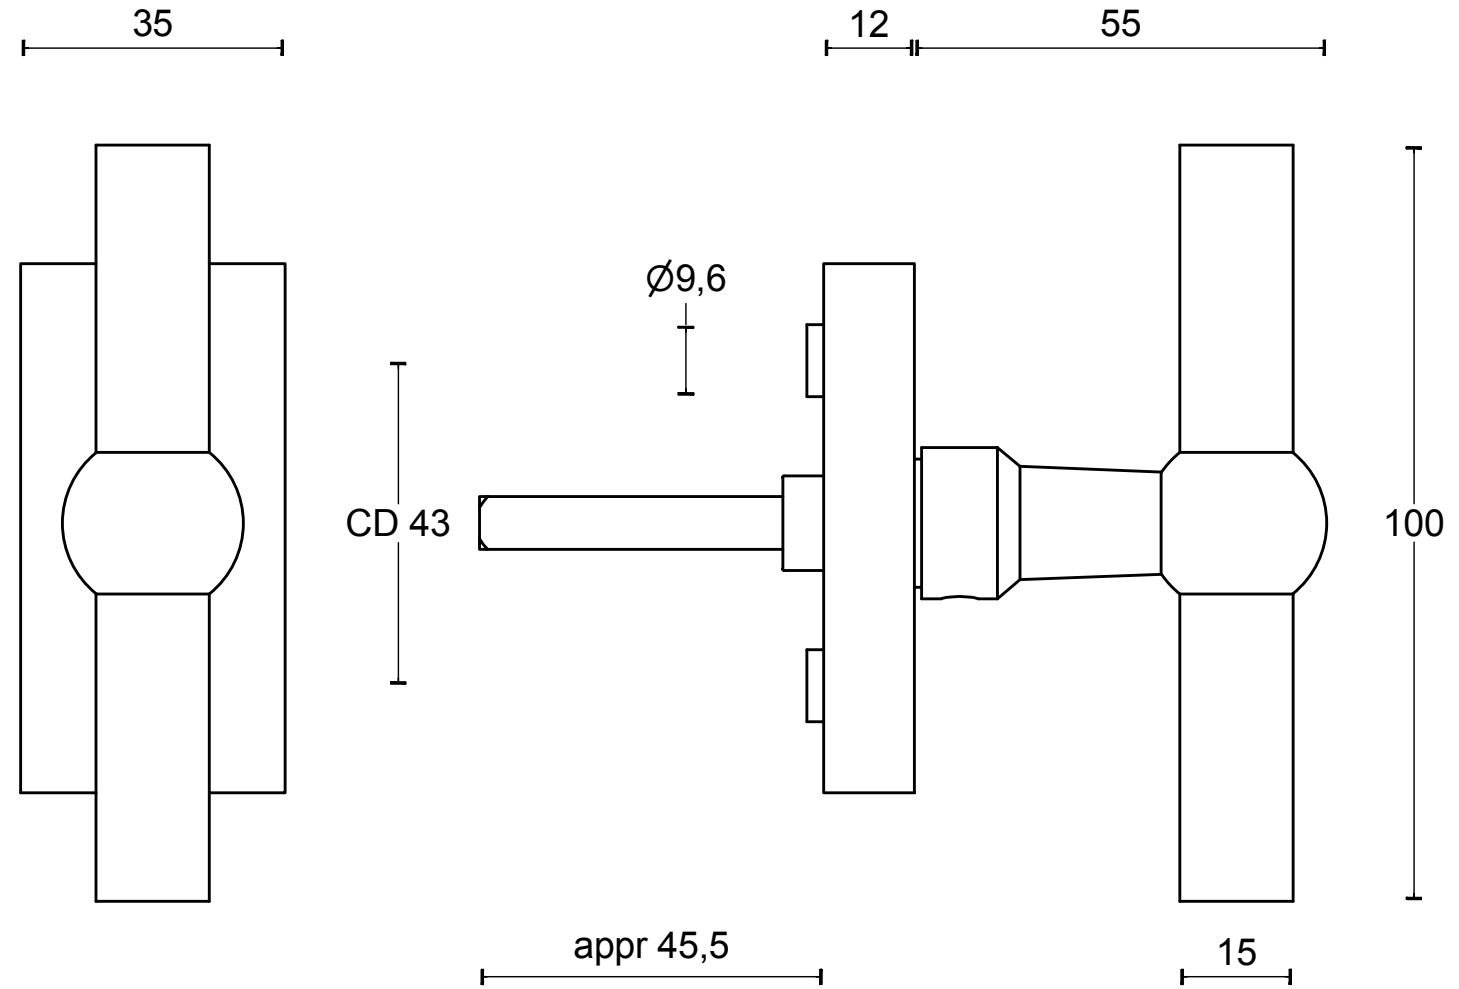

FVT100-DK

non-locking tilt and turn
window handle
stainless steel

FORMANI [®]		Part number:	
		Description:	
Doc no.:	1503D063 FVT100-DK V01.dwg	FVT100-DK	Format:
Drawn by:	Christian Brimbois		Creation date:
Distributed by Two Tease Architectural Hardware info@twotease.com.au www.twotease.com.au		A3	

FVT100-DKLOCK

locking tilt and turn
window handle
stainless steel

FORMANI®		Part number:	
		Description:	
Doc no.:	1503D066 FVT100-DKLOCK V01.dwg	FVT100-DKLOCK	Format:
Drawn by:	Christian Brimbois		Creation date:
Distributed by Two Tease Architectural Hardware info@twotease.com.au www.twotease.com.au		A3	