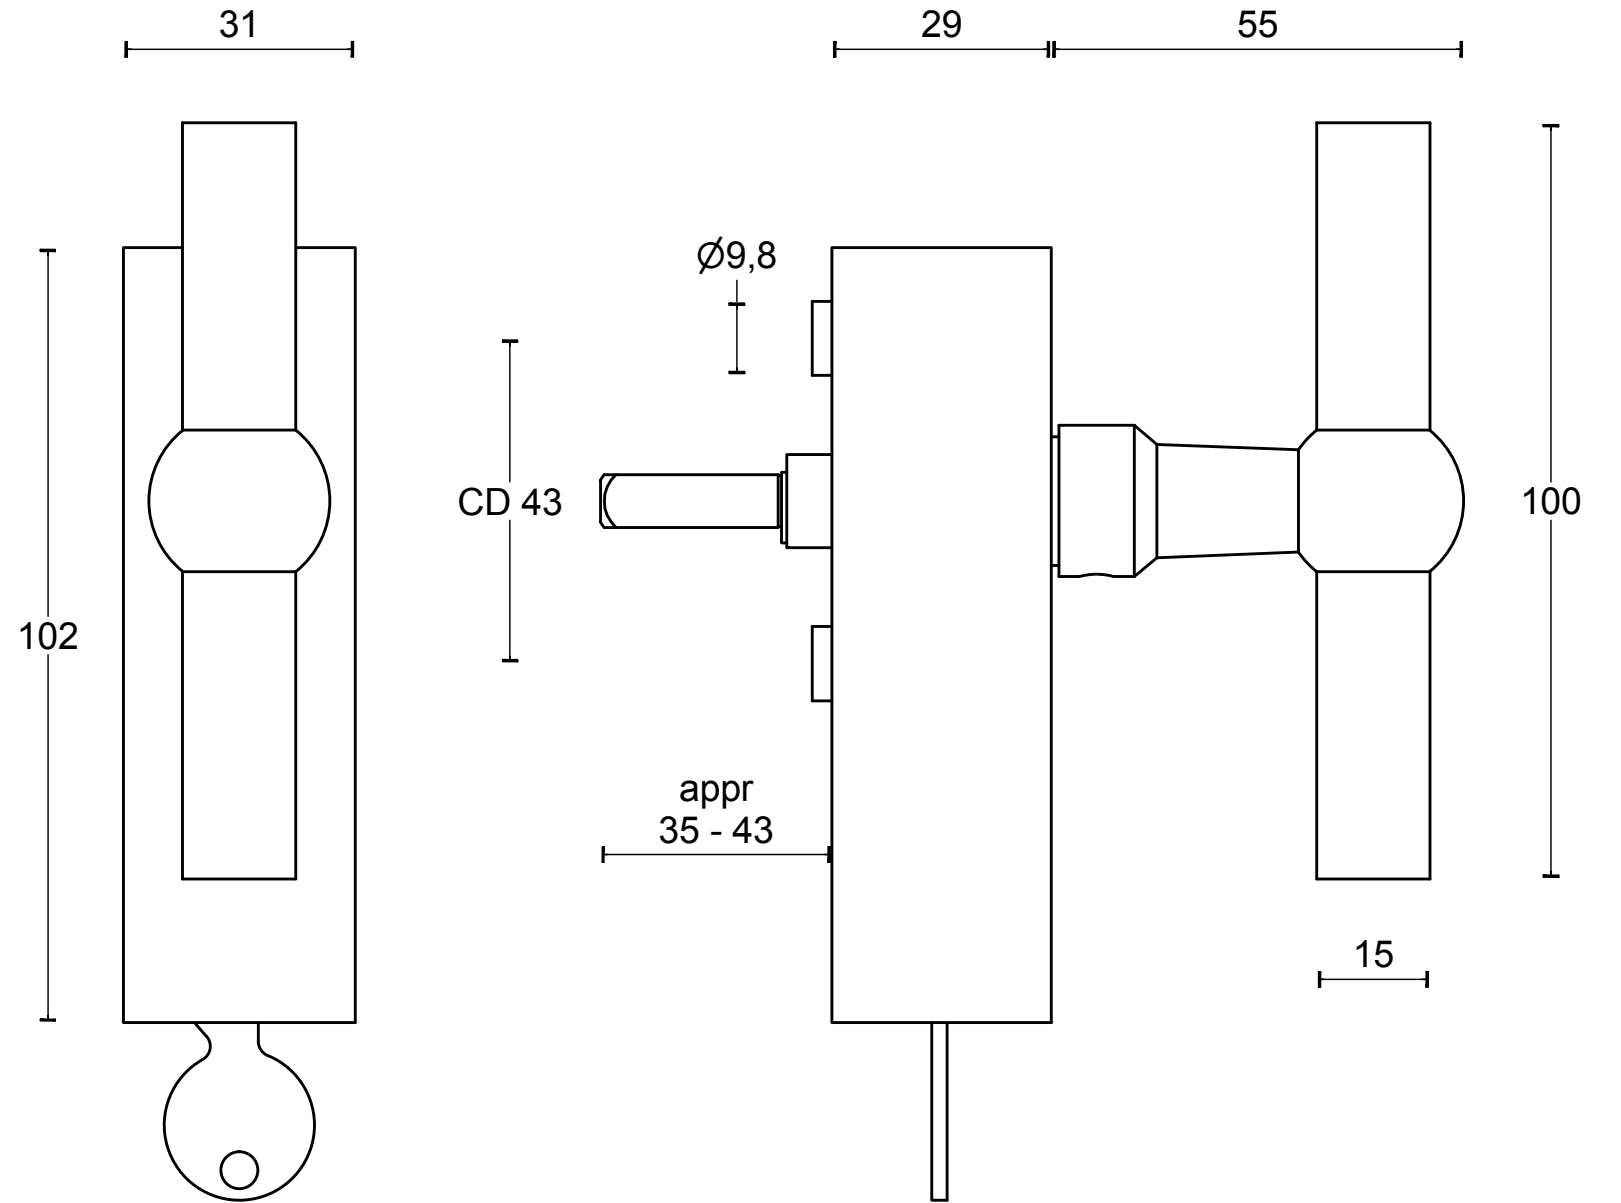

FVT100-DK

non-locking tilt and turn
window handle
stainless steel

FORMANI [®]		Part number:	
		Description:	
Doc no.:	1503D063 FVT100-DK V01.dwg	FVT100-DK	Format:
Drawn by:	Christian Brimbois		Creation date:
Distributed by Two Tease Architectural Hardware info@twotease.com.au www.twotease.com.au		A3	

FVT100-DKLOCK

locking tilt and turn
window handle
stainless steel

FORMANI®		Part number:	
		Description:	
Doc no.:	1503D066 FVT100-DKLOCK V01.dwg	FVT100-DKLOCK	Format:
Drawn by:	Christian Brimbois		Creation date:
Distributed by Two Tease Architectural Hardware info@twotease.com.au www.twotease.com.au		A3	