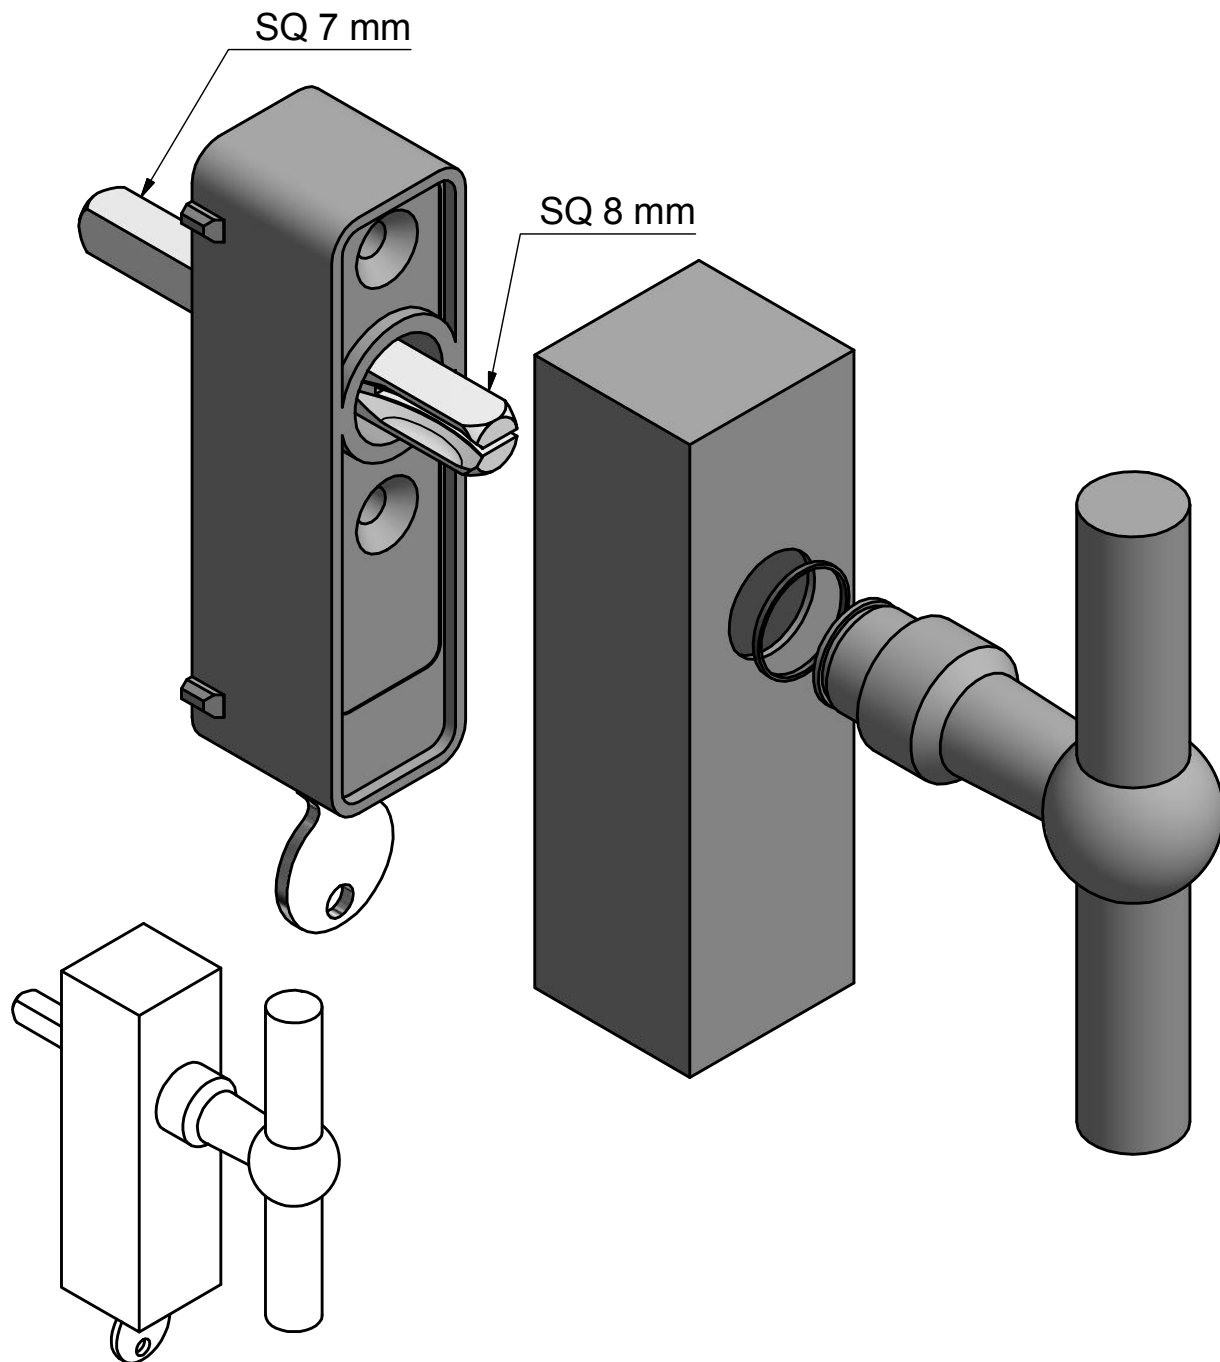

FVT100-DK

non-locking tilt and turn
window handle
stainless steel

FORMANI [®]		Part number:	
		Description:	
Doc no.:	1503D063 FVT100-DK V01.dwg	FVT100-DK	Format:
Drawn by:	Christian Brimbois		Creation date:
Distributed by Two Tease Architectural Hardware info@twotease.com.au www.twotease.com.au		A3	

FVT100-DKLOCK

locking tilt and turn
window handle
stainless steel

FORMANI®		Part number:	
		Description:	
Doc no.:	1503D066 FVT100-DKLOCK V01.dwg	FVT100-DKLOCK	Format:
Drawn by:	Christian Brimbois		Creation date:
Distributed by Two Tease Architectural Hardware info@twotease.com.au www.twotease.com.au		A3	