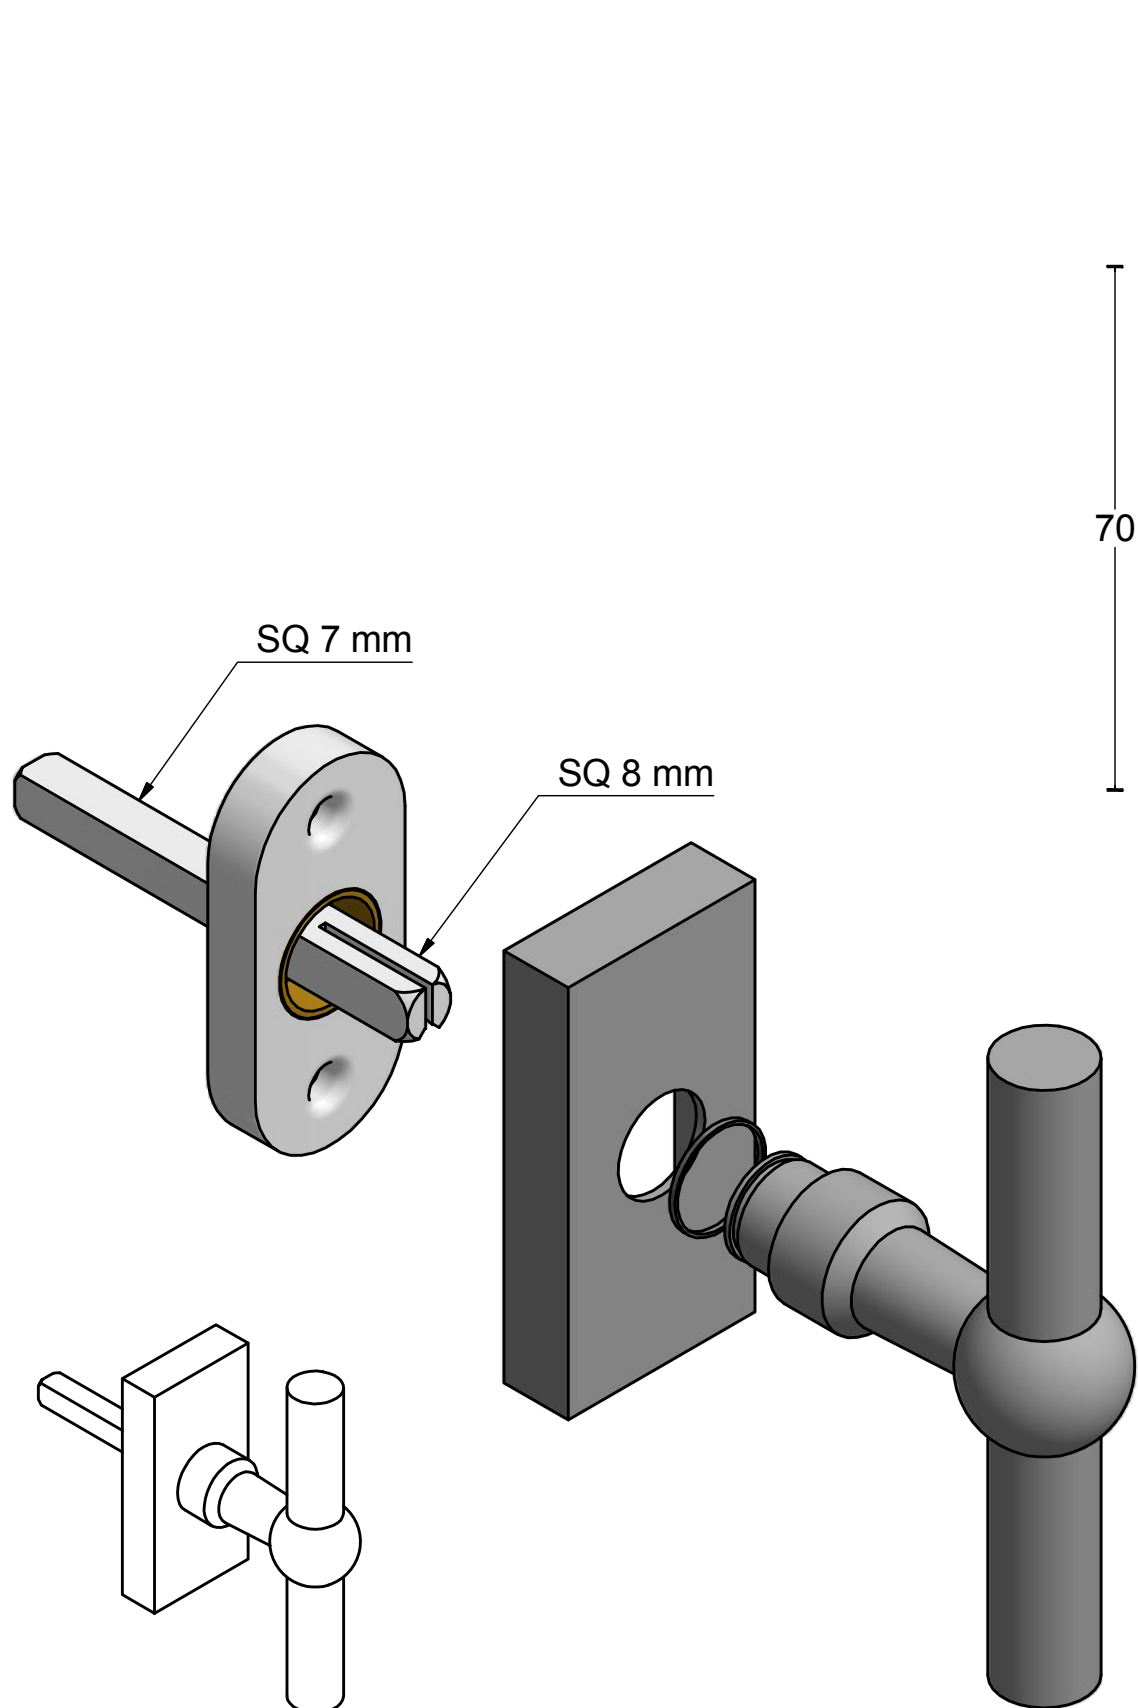

FVT100-DK

non-locking tilt and turn
window handle
stainless steel

FORMANI [®]		Part number:	
		Description:	
Doc no.:	1503D063 FVT100-DK V01.dwg	FVT100-DK	Format:
Drawn by:	Christian Brimbois		Creation date:
Distributed by Two Tease Architectural Hardware info@twotease.com.au www.twotease.com.au		A3	

FVT100-DKLOCK

locking tilt and turn
window handle
stainless steel

FORMANI®		Part number:	
		Description:	
Doc no.:	1503D066 FVT100-DKLOCK V01.dwg	FVT100-DKLOCK	Format:
Drawn by:	Christian Brimbois		Creation date:
Distributed by Two Tease Architectural Hardware info@twotease.com.au www.twotease.com.au		A3	