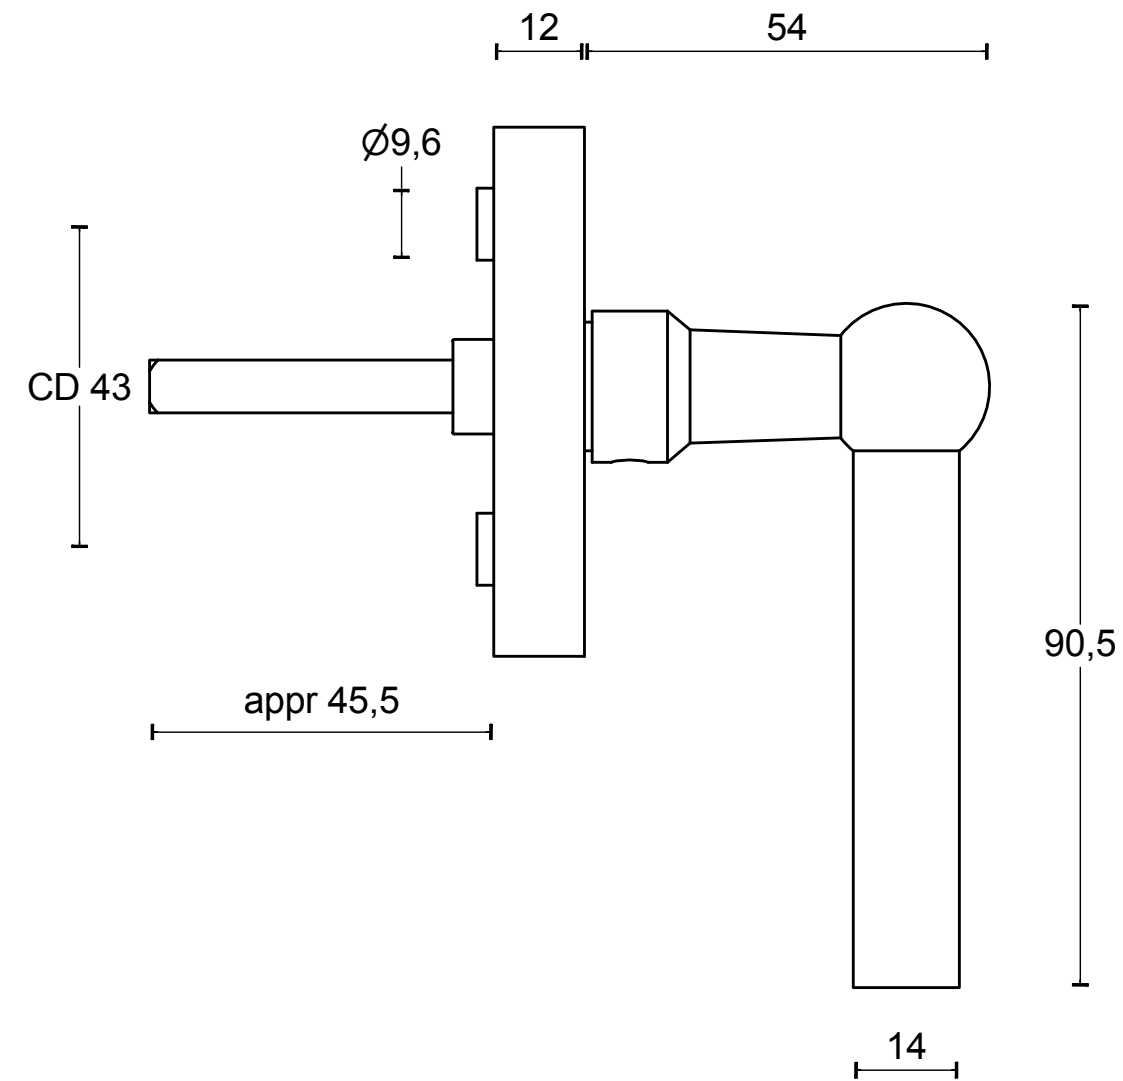

FVL85-DK

non-locking tilt and turn
window handle
stainless steel

FORMANI®		Part number:		
		Description:		
Doc no.: 1503D064 FVL85-DK V01.dwg	Drawn by: Christian Brimbois	Creation date: 22-8-2017	FVL85-DK	A3
Distributed by Two Tease Architectural Hardware info@twotease.com.au www.twotease.com.au				

FVL85-DKLOCK

locking tilt and turn
window handle
stainless steel

FORMANI®		Part number:	
		Description:	
Doc no.: 1503D069 FVL85-DKLOCK V01.dwg	Drawn by: Christian Brimbois	Creation date: 1-9-2017	FVL85-DKLOCK
Distributed by Two Tease Architectural Hardware info@twotease.com.au www.twotease.com.au			A3