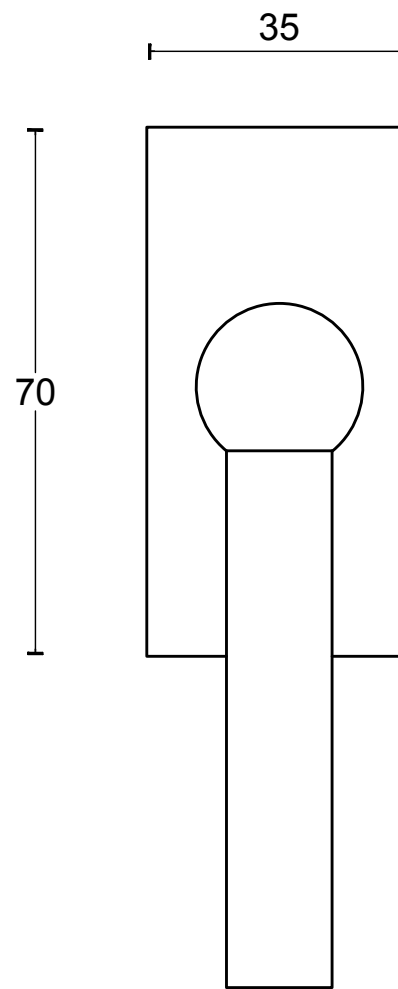

FVL85-DK

non-locking tilt and turn
window handle
stainless steel

FORMANI®		Part number:		
		Description:		
Doc no.: 1503D064 FVL85-DK V01.dwg	Drawn by: Christian Brimbois	Creation date: 22-8-2017	FVL85-DK	A3
Distributed by Two Tease Architectural Hardware info@twotease.com.au www.twotease.com.au				

FVL85-DKLOCK

locking tilt and turn
window handle
stainless steel

FORMANI®		Part number:	
		Description:	
Doc no.: 1503D069 FVL85-DKLOCK V01.dwg	Drawn by: Christian Brimbois	Creation date: 1-9-2017	FVL85-DKLOCK
Distributed by Two Tease Architectural Hardware info@twotease.com.au www.twotease.com.au			A3