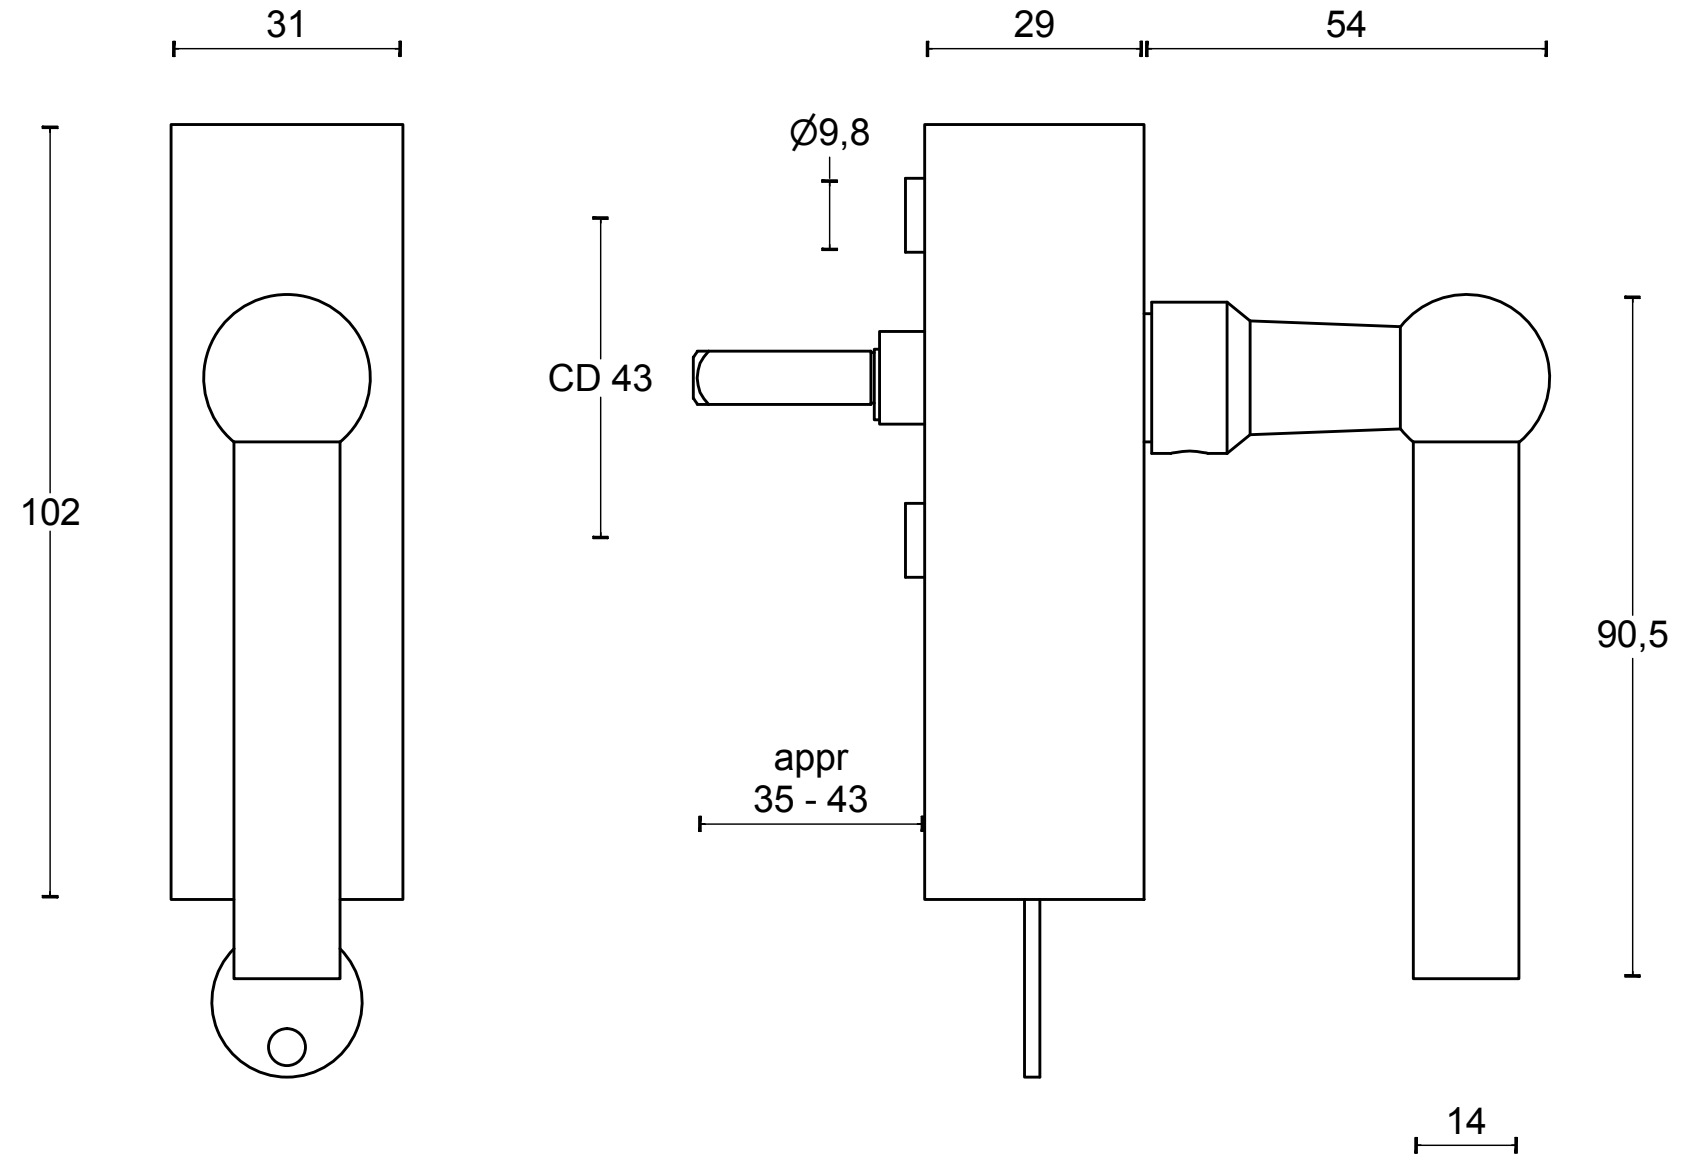

FVL85-DK

non-locking tilt and turn
window handle
stainless steel

FORMANI®		Part number:		
		Description:		
Doc no.: 1503D064 FVL85-DK V01.dwg	Drawn by: Christian Brimbois	Creation date: 22-8-2017	FVL85-DK	A3
Distributed by Two Tease Architectural Hardware info@twotease.com.au www.twotease.com.au				

FVL85-DKLOCK

locking tilt and turn
window handle
stainless steel

FORMANI®		Part number:	
		Description:	
Doc no.: 1503D069 FVL85-DKLOCK V01.dwg	Drawn by: Christian Brimbois	Creation date: 1-9-2017	FVL85-DKLOCK
Distributed by Two Tease Architectural Hardware info@twotease.com.au www.twotease.com.au			A3