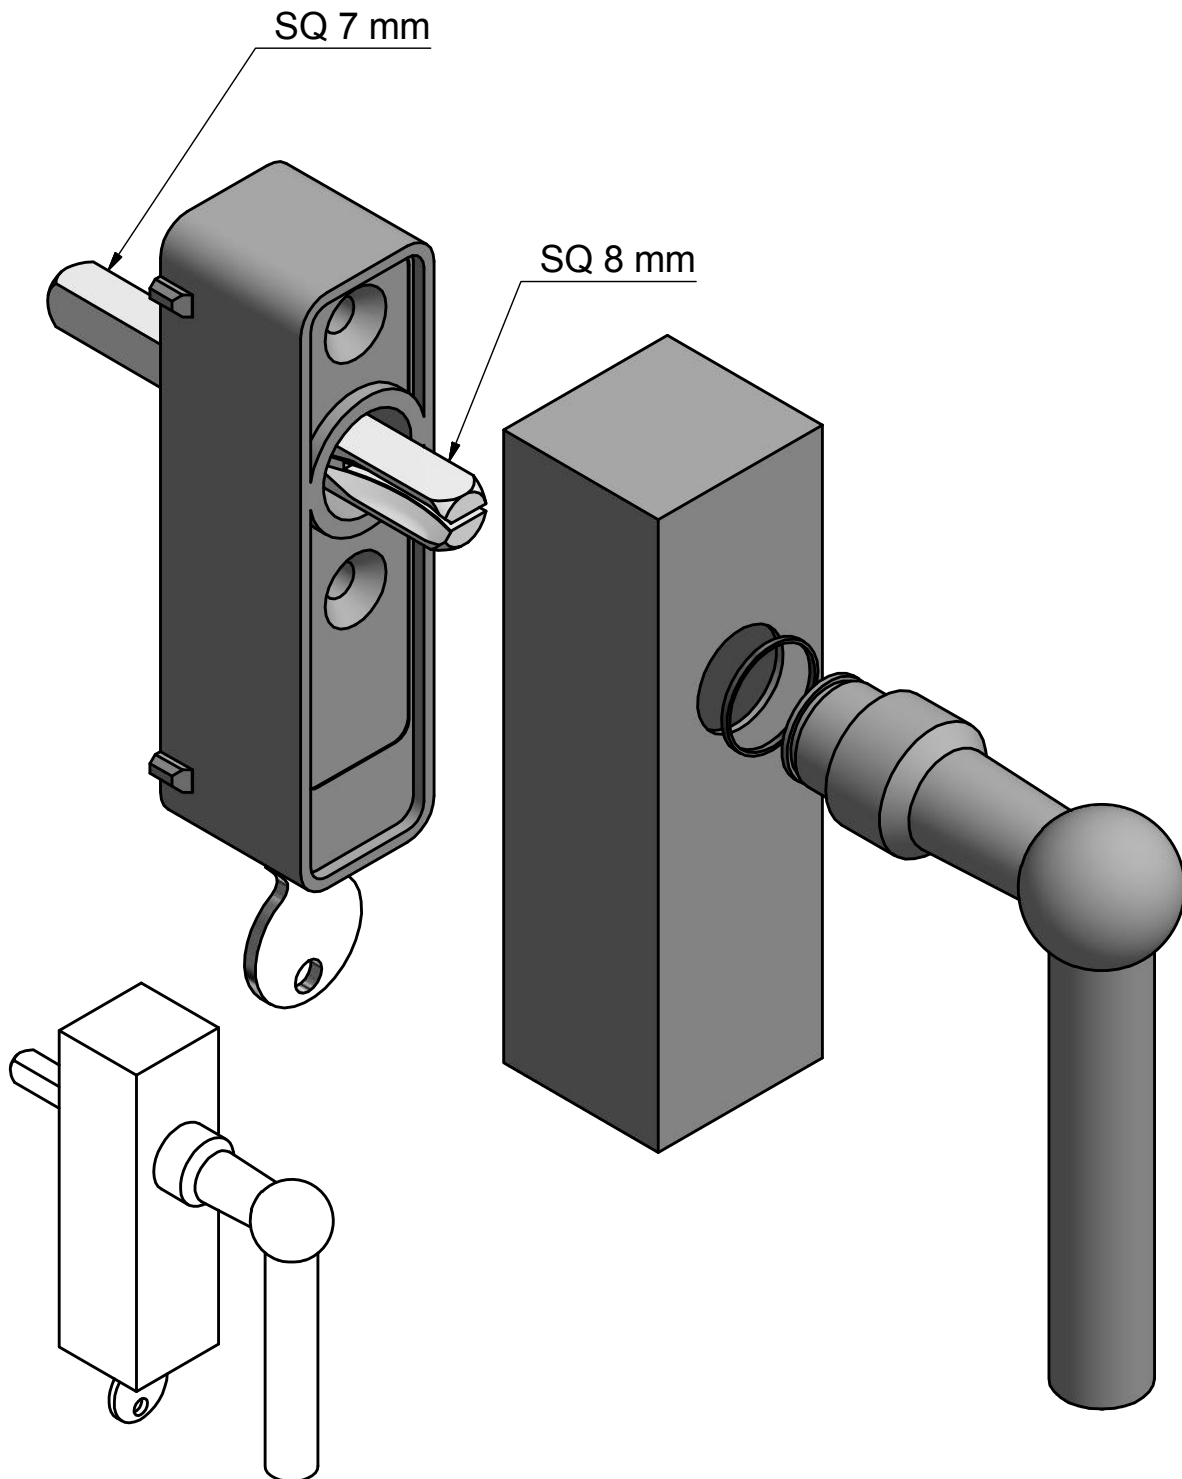

FVL85-DK

non-locking tilt and turn
window handle
stainless steel

FORMANI®		Part number:		
		Description:		
Doc no.: 1503D064 FVL85-DK V01.dwg	Drawn by: Christian Brimbois	Creation date: 22-8-2017	FVL85-DK	A3
Distributed by Two Tease Architectural Hardware info@twotease.com.au www.twotease.com.au				

FVL85-DKLOCK

locking tilt and turn
window handle
stainless steel

FORMANI®		Part number:	
		Description:	
Doc no.: 1503D069 FVL85-DKLOCK V01.dwg	Drawn by: Christian Brimbois	Creation date: 1-9-2017	FVL85-DKLOCK
Distributed by Two Tease Architectural Hardware info@twotease.com.au www.twotease.com.au			A3