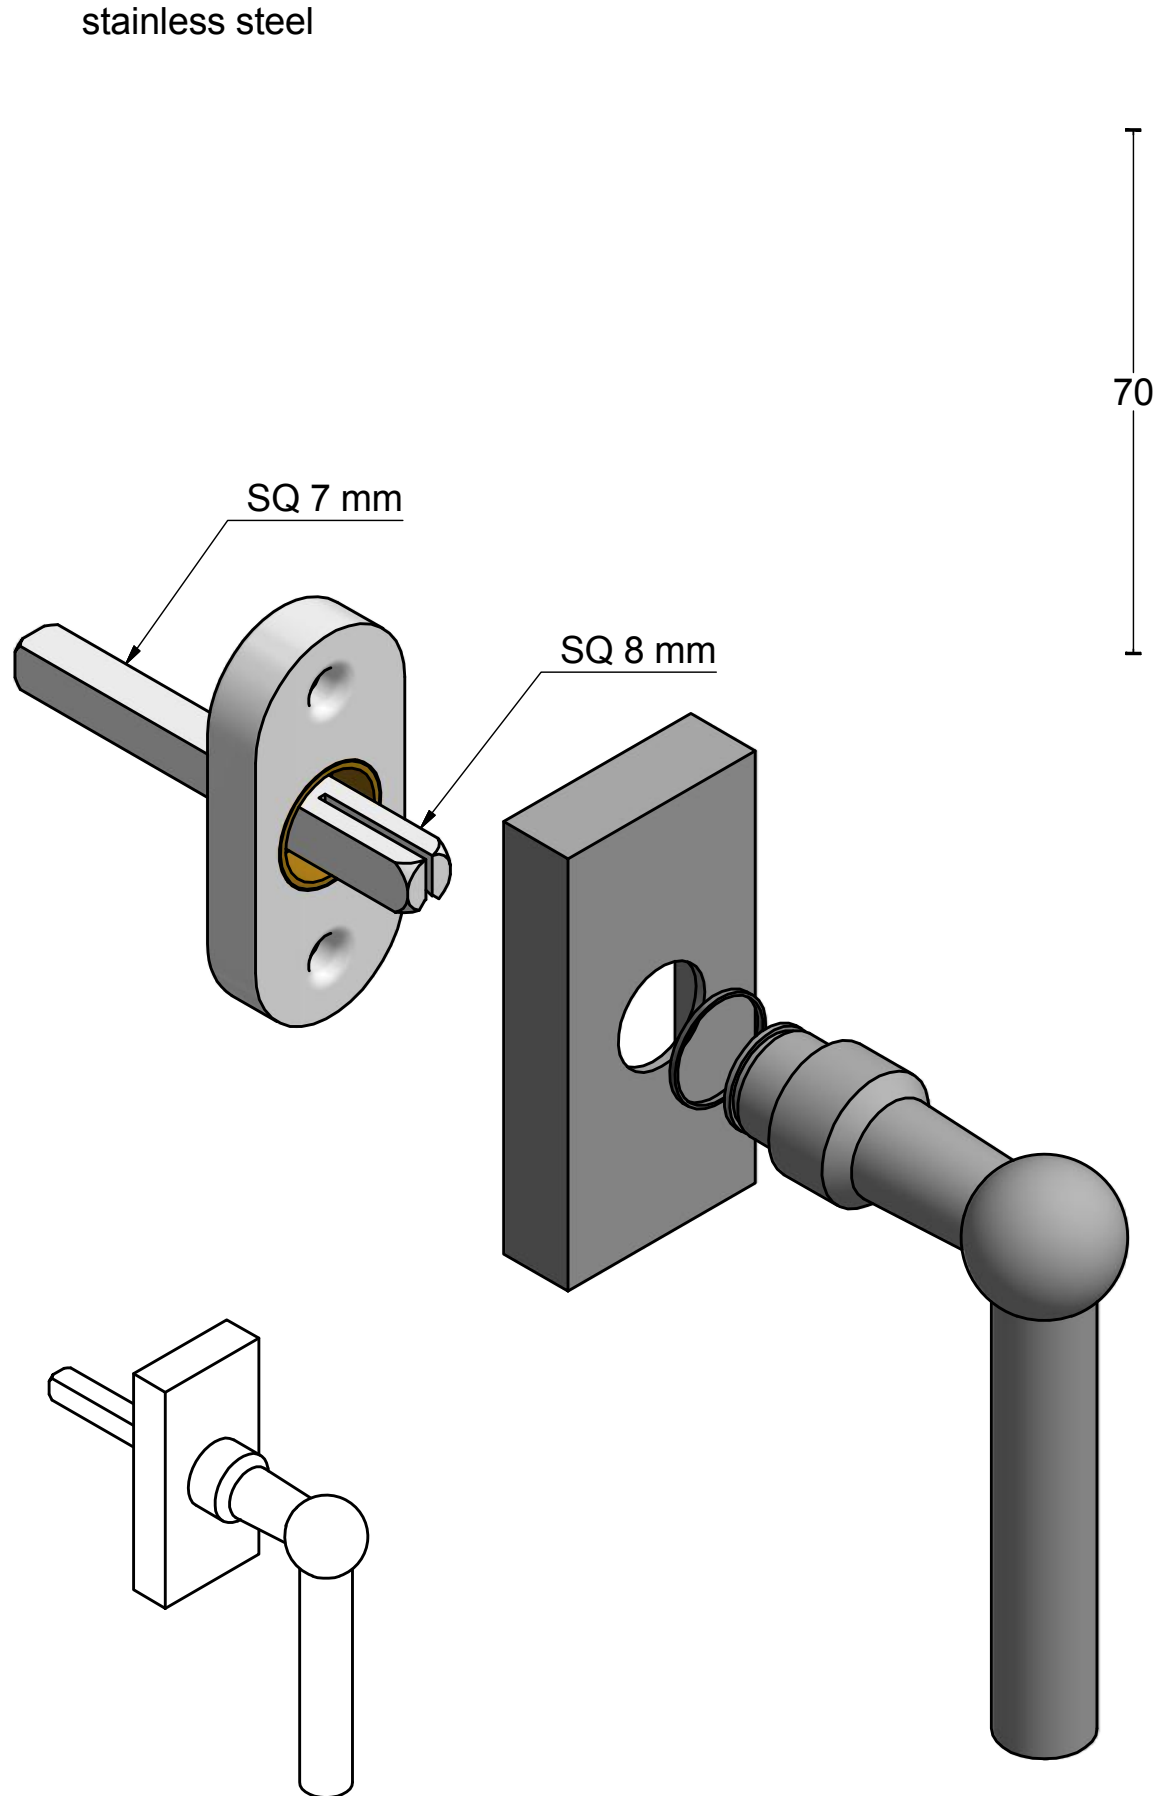

FVL85-DK

non-locking tilt and turn
window handle
stainless steel

FORMANI®		Part number:		
		Description:		
Doc no.: 1503D064 FVL85-DK V01.dwg	Drawn by: Christian Brimbois	Creation date: 22-8-2017	FVL85-DK	A3
Distributed by Two Tease Architectural Hardware info@twotease.com.au www.twotease.com.au				

FVL85-DKLOCK

locking tilt and turn
window handle
stainless steel

FORMANI®		Part number:	
		Description:	
Doc no.: 1503D069 FVL85-DKLOCK V01.dwg	Drawn by: Christian Brimbois	Creation date: 1-9-2017	FVL85-DKLOCK
Distributed by Two Tease Architectural Hardware info@twotease.com.au www.twotease.com.au			A3