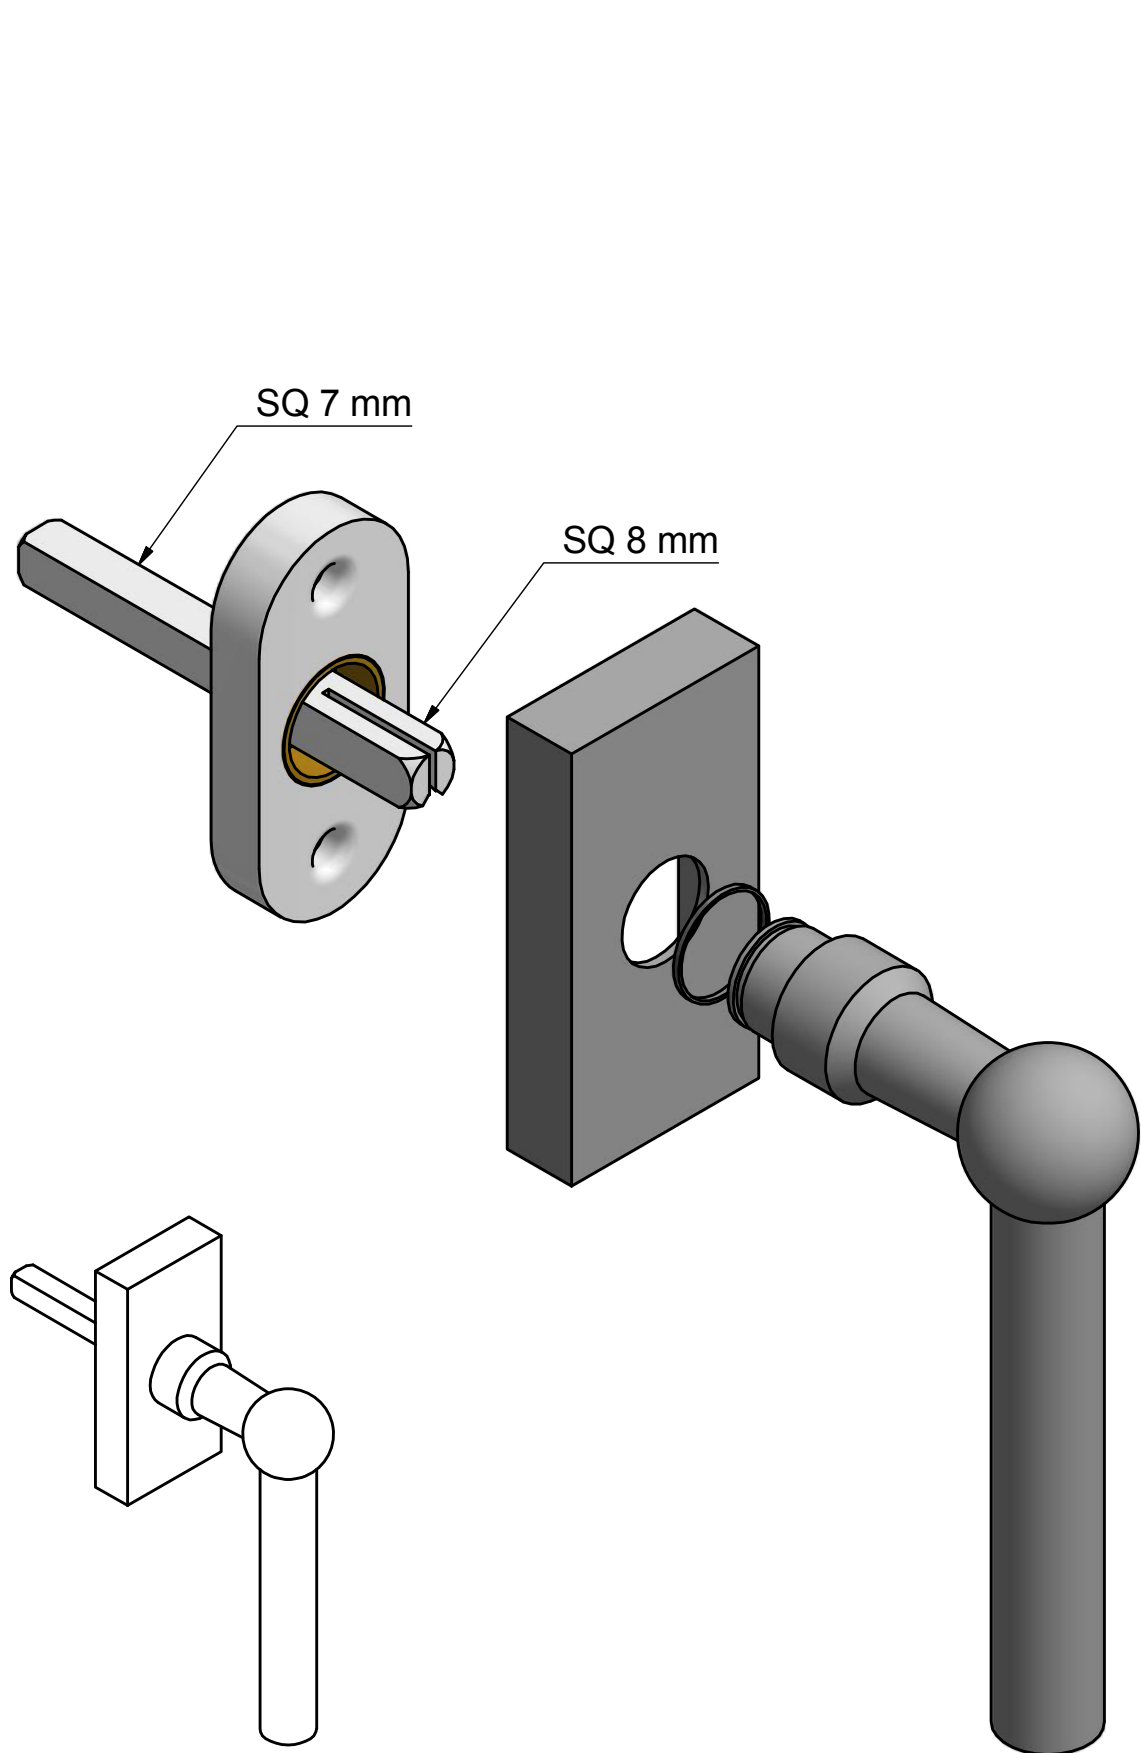

FVL100-DK

non-locking tilt and turn
window handle
stainless steel

FORMANI®		Part number:	
		Description:	
Doc no.: 1503D062 FVL100-DK V01.dwg	Drawn by: Christian Brimbois	Creation date: 22-8-2017	FVL100-DK
Distributed by Two Tease Architectural Hardware info@twotease.com.au www.twotease.com.au			A3

FVL100-DKLOCK

locking tilt and turn
window handle
stainless steel

FORMANI®		Part number:	
		Description:	
Doc no.: 1503D065 FVL100-DKLOCK V01.dwg	Drawn by: Christian Brimbois	Creation date: 1-9-2017	FVL100-DKLOCK
Distributed by Two Tease Architectural Hardware info@twotease.com.au www.twotease.com.au			A3