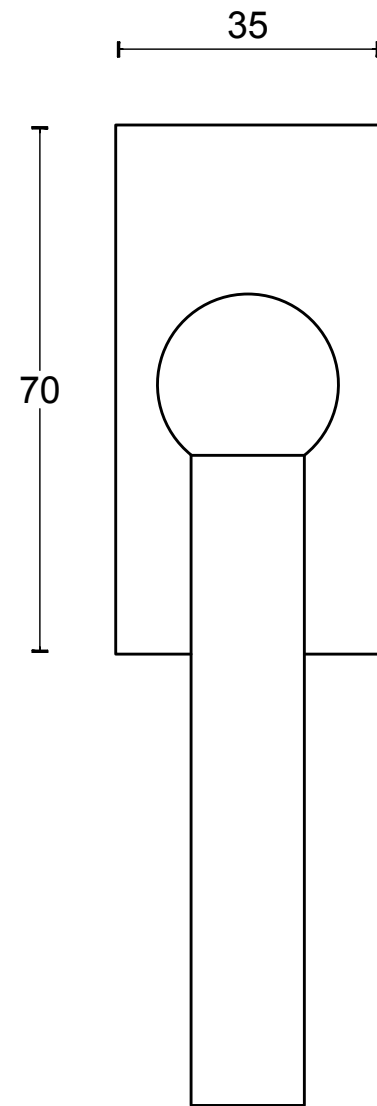

FVL100-DK

non-locking tilt and turn
window handle
stainless steel

FORMANI®		Part number:	
		Description:	
Doc no.: 1503D062 FVL100-DK V01.dwg	Drawn by: Christian Brimbois	Creation date: 22-8-2017	FVL100-DK
Distributed by Two Tease Architectural Hardware info@twotease.com.au www.twotease.com.au			A3

FVL100-DKLOCK

locking tilt and turn
window handle
stainless steel

FORMANI®		Part number:	
		Description:	
Doc no.: 1503D065 FVL100-DKLOCK V01.dwg	Drawn by: Christian Brimbois	Creation date: 1-9-2017	FVL100-DKLOCK
Distributed by Two Tease Architectural Hardware info@twotease.com.au www.twotease.com.au			A3