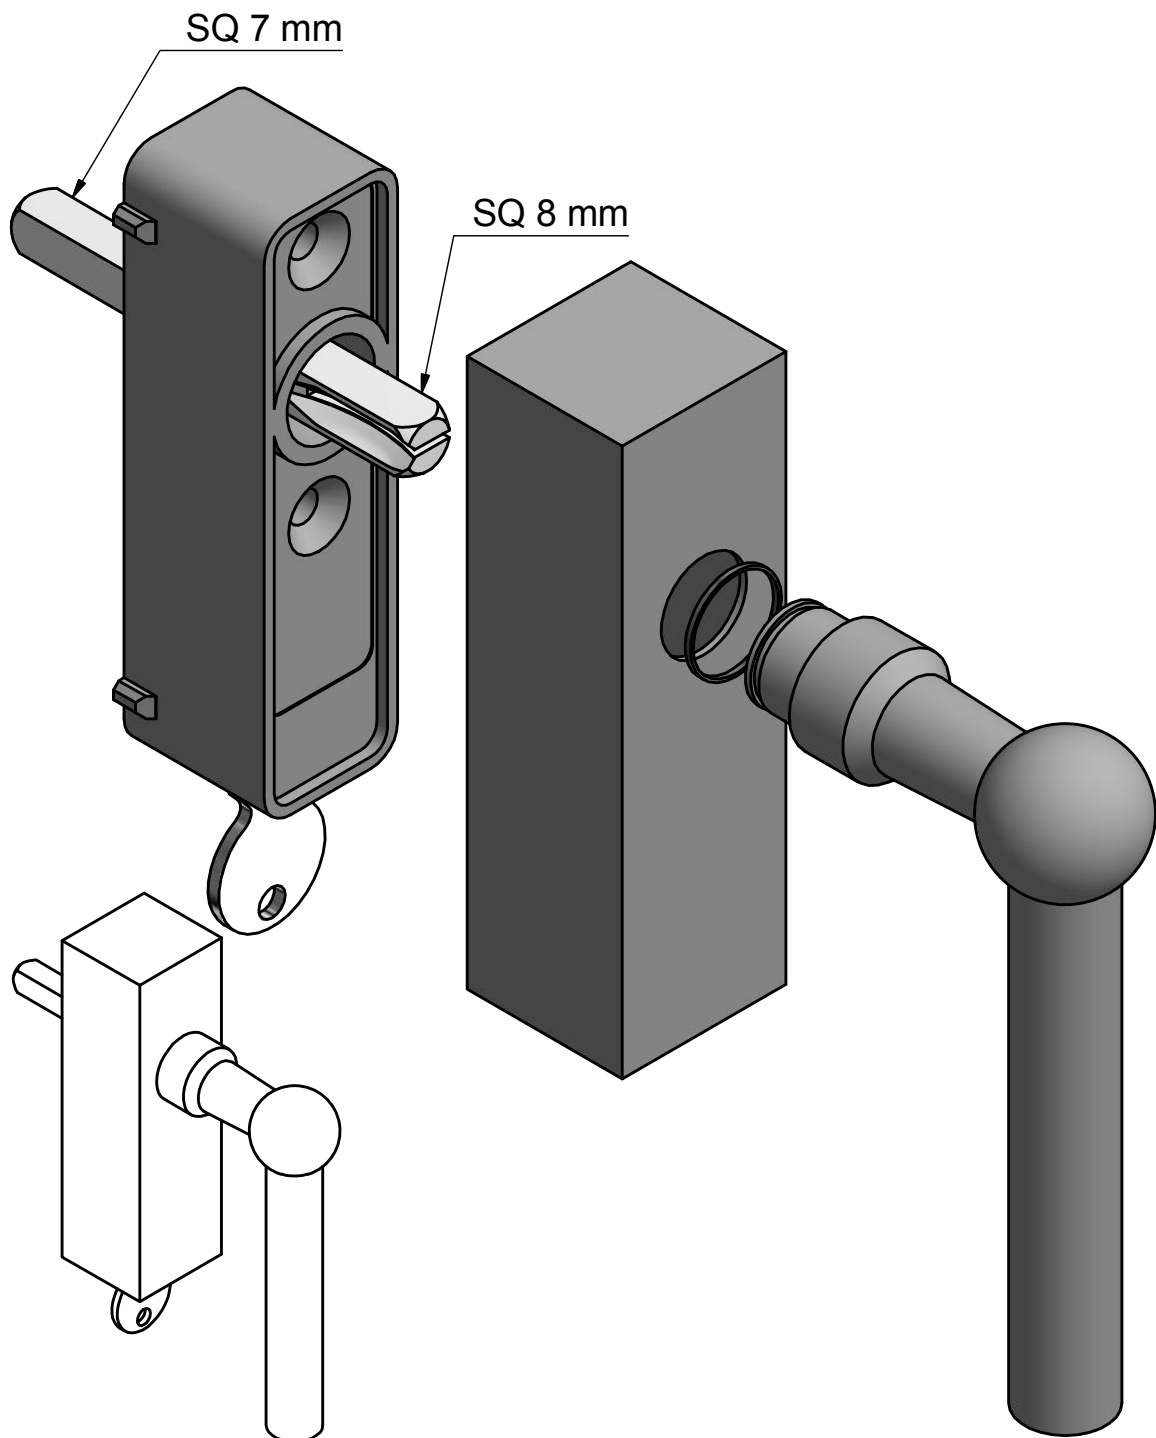

FVL100-DK

non-locking tilt and turn
window handle
stainless steel

FORMANI®		Part number:	
		Description:	
Doc no.: 1503D062 FVL100-DK V01.dwg	Drawn by: Christian Brimbois	Creation date: 22-8-2017	FVL100-DK
Distributed by Two Tease Architectural Hardware info@twotease.com.au www.twotease.com.au			A3

FVL100-DKLOCK

locking tilt and turn
window handle
stainless steel

FORMANI®		Part number:	
		Description:	
Doc no.: 1503D065 FVL100-DKLOCK V01.dwg	Drawn by: Christian Brimbois	Creation date: 1-9-2017	FVL100-DKLOCK
Distributed by Two Tease Architectural Hardware info@twotease.com.au www.twotease.com.au			A3