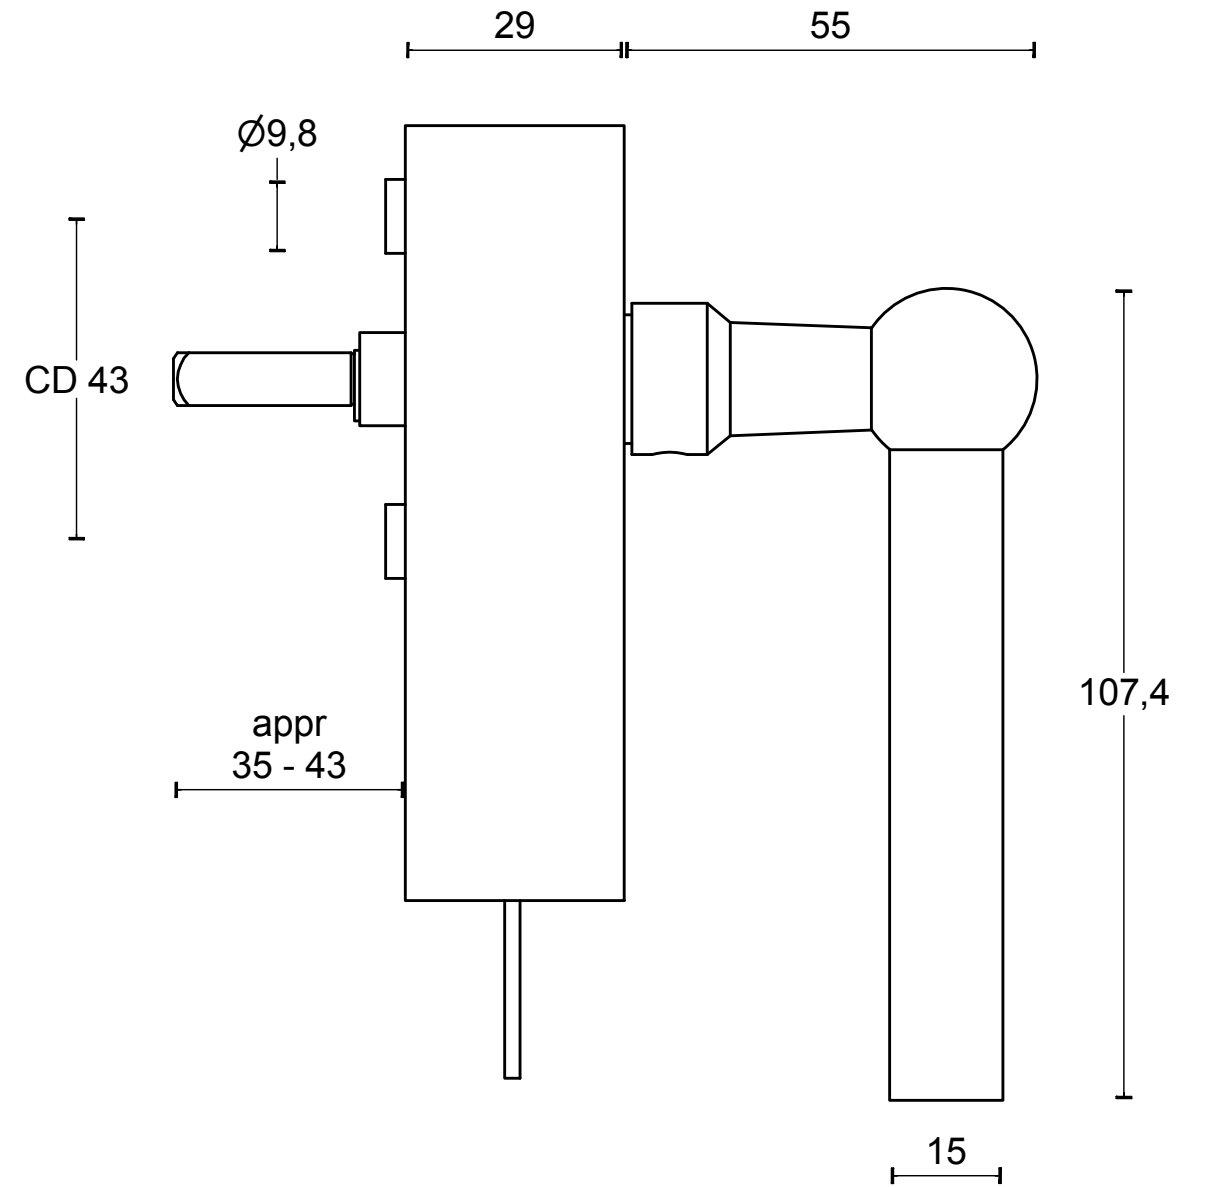

FVL100-DK

non-locking tilt and turn
window handle
stainless steel

FORMANI®		Part number:	
		Description:	
Doc no.: 1503D062 FVL100-DK V01.dwg	Drawn by: Christian Brimbois	Creation date: 22-8-2017	FVL100-DK
Distributed by Two Tease Architectural Hardware info@twotease.com.au www.twotease.com.au			A3

FVL100-DKLOCK

locking tilt and turn
window handle
stainless steel

FORMANI®		Part number:	
		Description:	
Doc no.: 1503D065 FVL100-DKLOCK V01.dwg	Drawn by: Christian Brimbois	Creation date: 1-9-2017	FVL100-DKLOCK
Distributed by Two Tease Architectural Hardware info@twotease.com.au www.twotease.com.au			A3