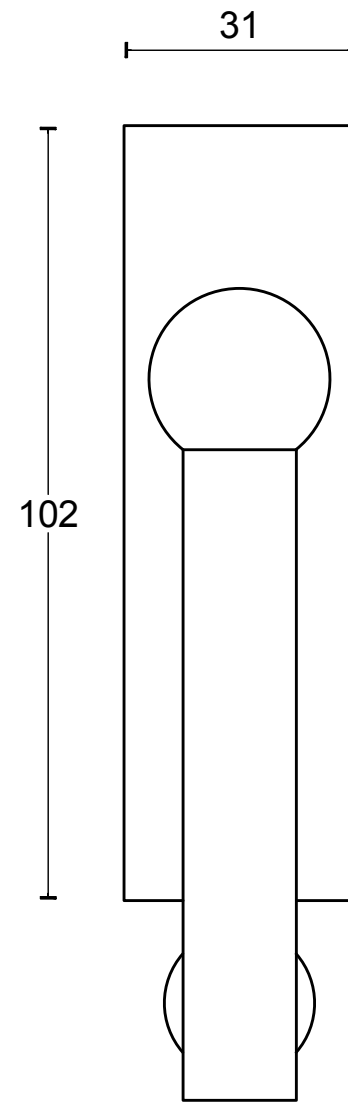

FVL100-DK

non-locking tilt and turn
window handle
stainless steel

FORMANI®		Part number:	
		Description:	
Doc no.: 1503D062 FVL100-DK V01.dwg	Drawn by: Christian Brimbois	Creation date: 22-8-2017	FVL100-DK
Distributed by Two Tease Architectural Hardware info@twotease.com.au www.twotease.com.au			A3

FVL100-DKLOCK

locking tilt and turn
window handle
stainless steel

FORMANI®		Part number:	
		Description:	
Doc no.: 1503D065 FVL100-DKLOCK V01.dwg	Drawn by: Christian Brimbois	Creation date: 1-9-2017	FVL100-DKLOCK
Distributed by Two Tease Architectural Hardware info@twotease.com.au www.twotease.com.au			A3