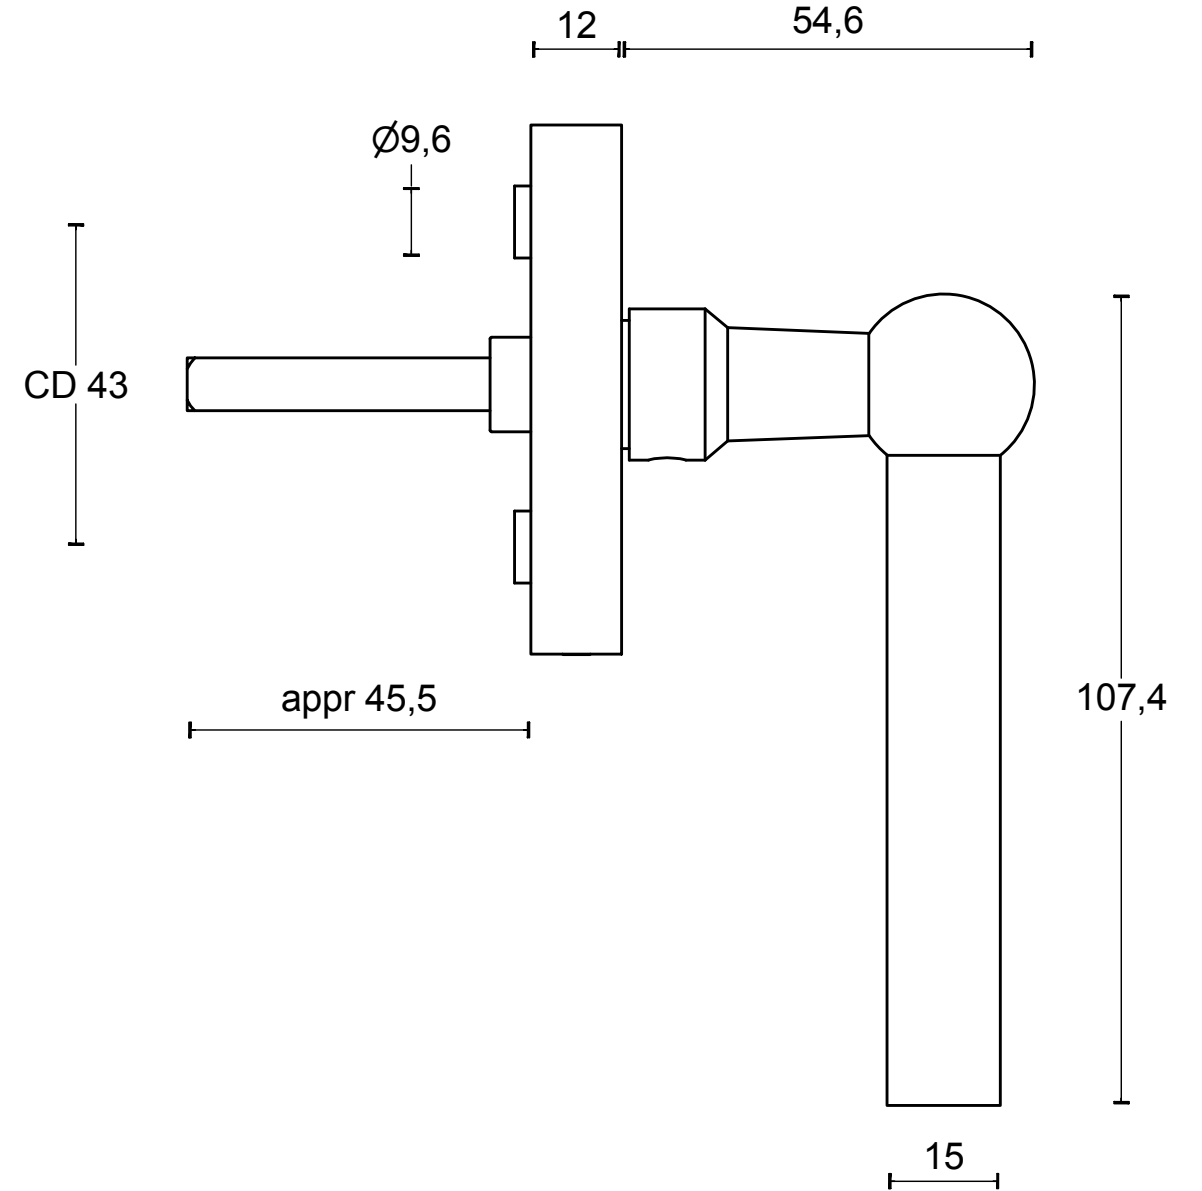

FVL100-DK

non-locking tilt and turn
window handle
stainless steel

FORMANI®		Part number:	
		Description:	
Doc no.: 1503D062 FVL100-DK V01.dwg	Drawn by: Christian Brimbois	Creation date: 22-8-2017	FVL100-DK
Distributed by Two Tease Architectural Hardware info@twotease.com.au www.twotease.com.au			A3

FVL100-DKLOCK

locking tilt and turn
window handle
stainless steel

FORMANI®		Part number:	
		Description:	
Doc no.: 1503D065 FVL100-DKLOCK V01.dwg	Drawn by: Christian Brimbois	Creation date: 1-9-2017	FVL100-DKLOCK
Distributed by Two Tease Architectural Hardware info@twotease.com.au www.twotease.com.au			A3