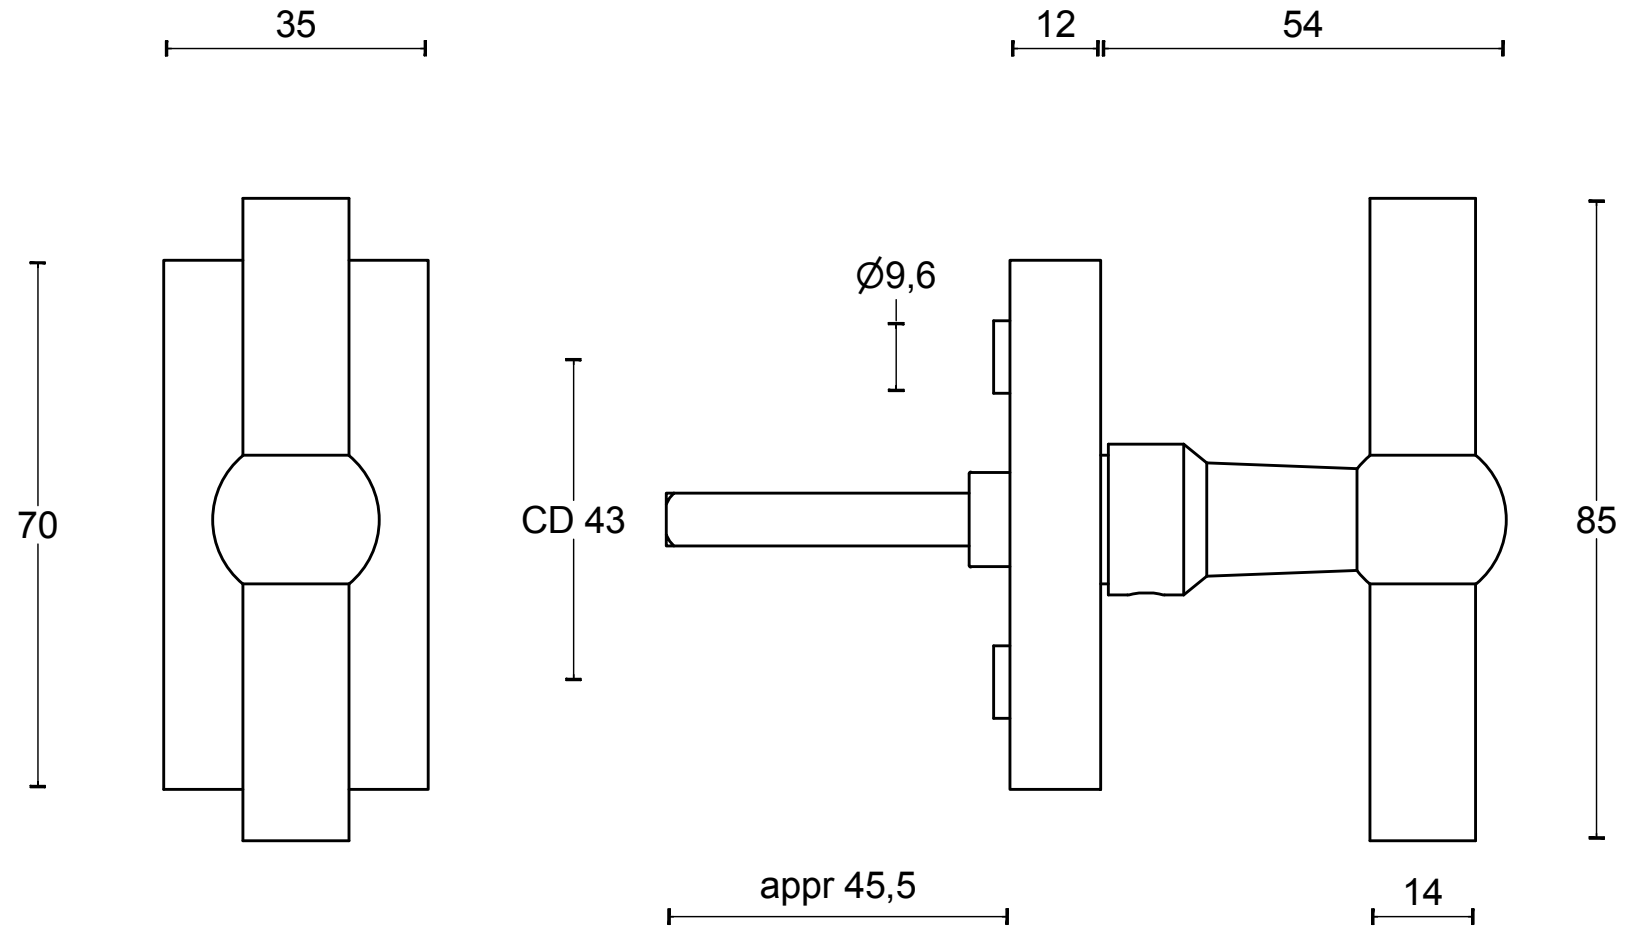

FVT85-DK

non-locking tilt and turn
window handle
stainless steel

FORMANI®		Part number:	
		FVT85-DK	
Doc no.: 1503D057 FVT85-DK V01.dwg	Drawn by: Christian Brimbois	Creation date: 22-8-2017	Format: A3
Distributed by Two Tease Architectural Hardware ino@twotease.com.au www.twotease.com.au			

FVT85-DKLOCK

locking tilt and turn
window handle
stainless steel

FORMANI®		Part number:	
		Description:	
Doc no.: 1503D070 FVT85-DKLOCK V01.dwg	Drawn by: Christian Brimbois	Creation date: 1-9-2017	FVT85-DKLOCK
Distributed by Two Tease Architectural Hardware ino@twotease.com.au www.twotease.com.au			A3