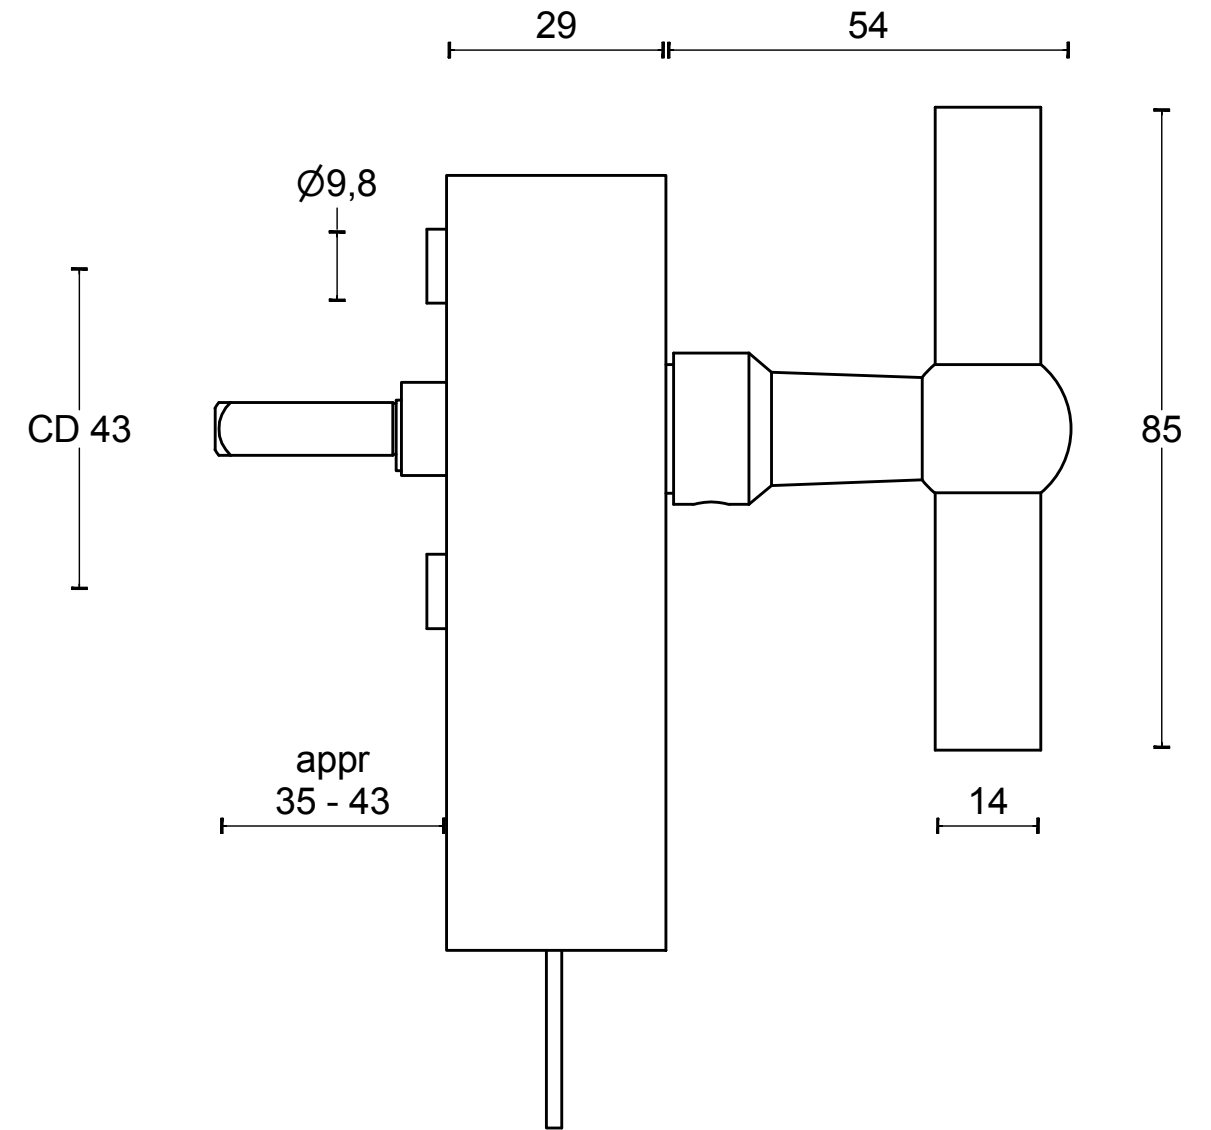

FVT85-DK

non-locking tilt and turn
window handle
stainless steel

FORMANI®		Part number:	
		FVT85-DK	
Doc no.: 1503D057 FVT85-DK V01.dwg	Drawn by: Christian Brimbois	Creation date: 22-8-2017	Format: A3
Distributed by Two Tease Architectural Hardware ino@twotease.com.au www.twotease.com.au			

FVT85-DKLOCK

locking tilt and turn
window handle
stainless steel

FORMANI®		Part number:	
		Description:	
Doc no.: 1503D070 FVT85-DKLOCK V01.dwg	Drawn by: Christian Brimbois	Creation date: 1-9-2017	FVT85-DKLOCK
Distributed by Two Tease Architectural Hardware ino@twotease.com.au www.twotease.com.au			A3