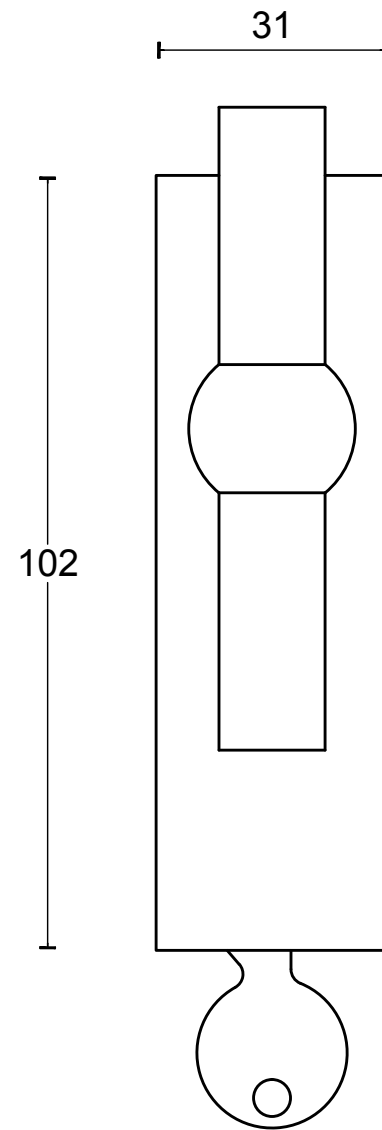

FVT85-DK

non-locking tilt and turn
window handle
stainless steel

FORMANI®		Part number:	
		FVT85-DK	
Doc no.: 1503D057 FVT85-DK V01.dwg	Drawn by: Christian Brimbois	Creation date: 22-8-2017	Format: A3
Distributed by Two Tease Architectural Hardware ino@twotease.com.au www.twotease.com.au			

FVT85-DKLOCK

locking tilt and turn
window handle
stainless steel

FORMANI®		Part number:	
		Description:	
Doc no.: 1503D070 FVT85-DKLOCK V01.dwg	Drawn by: Christian Brimbois	Creation date: 1-9-2017	FVT85-DKLOCK
Distributed by Two Tease Architectural Hardware ino@twotease.com.au www.twotease.com.au			A3