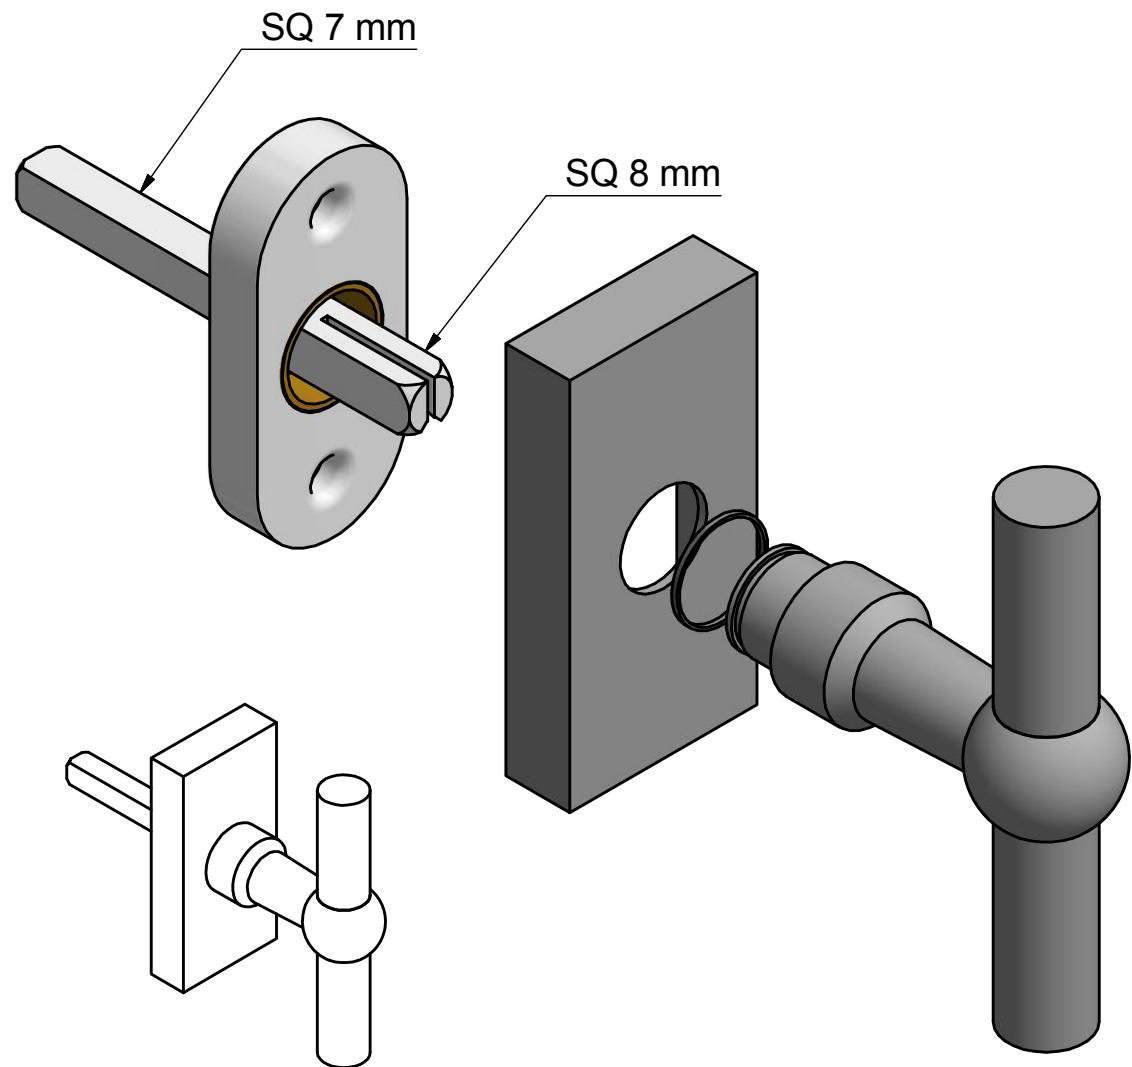

FVT85-DK

non-locking tilt and turn
window handle
stainless steel

FORMANI®		Part number:	
		FVT85-DK	
Doc no.: 1503D057 FVT85-DK V01.dwg	Drawn by: Christian Brimbois	Creation date: 22-8-2017	Format: A3
Distributed by Two Tease Architectural Hardware ino@twotease.com.au www.twotease.com.au			

FVT85-DKLOCK

locking tilt and turn
window handle
stainless steel

FORMANI®		Part number:	
		Description:	
Doc no.: 1503D070 FVT85-DKLOCK V01.dwg	Drawn by: Christian Brimbois	Creation date: 1-9-2017	FVT85-DKLOCK
Distributed by Two Tease Architectural Hardware ino@twotease.com.au www.twotease.com.au			A3