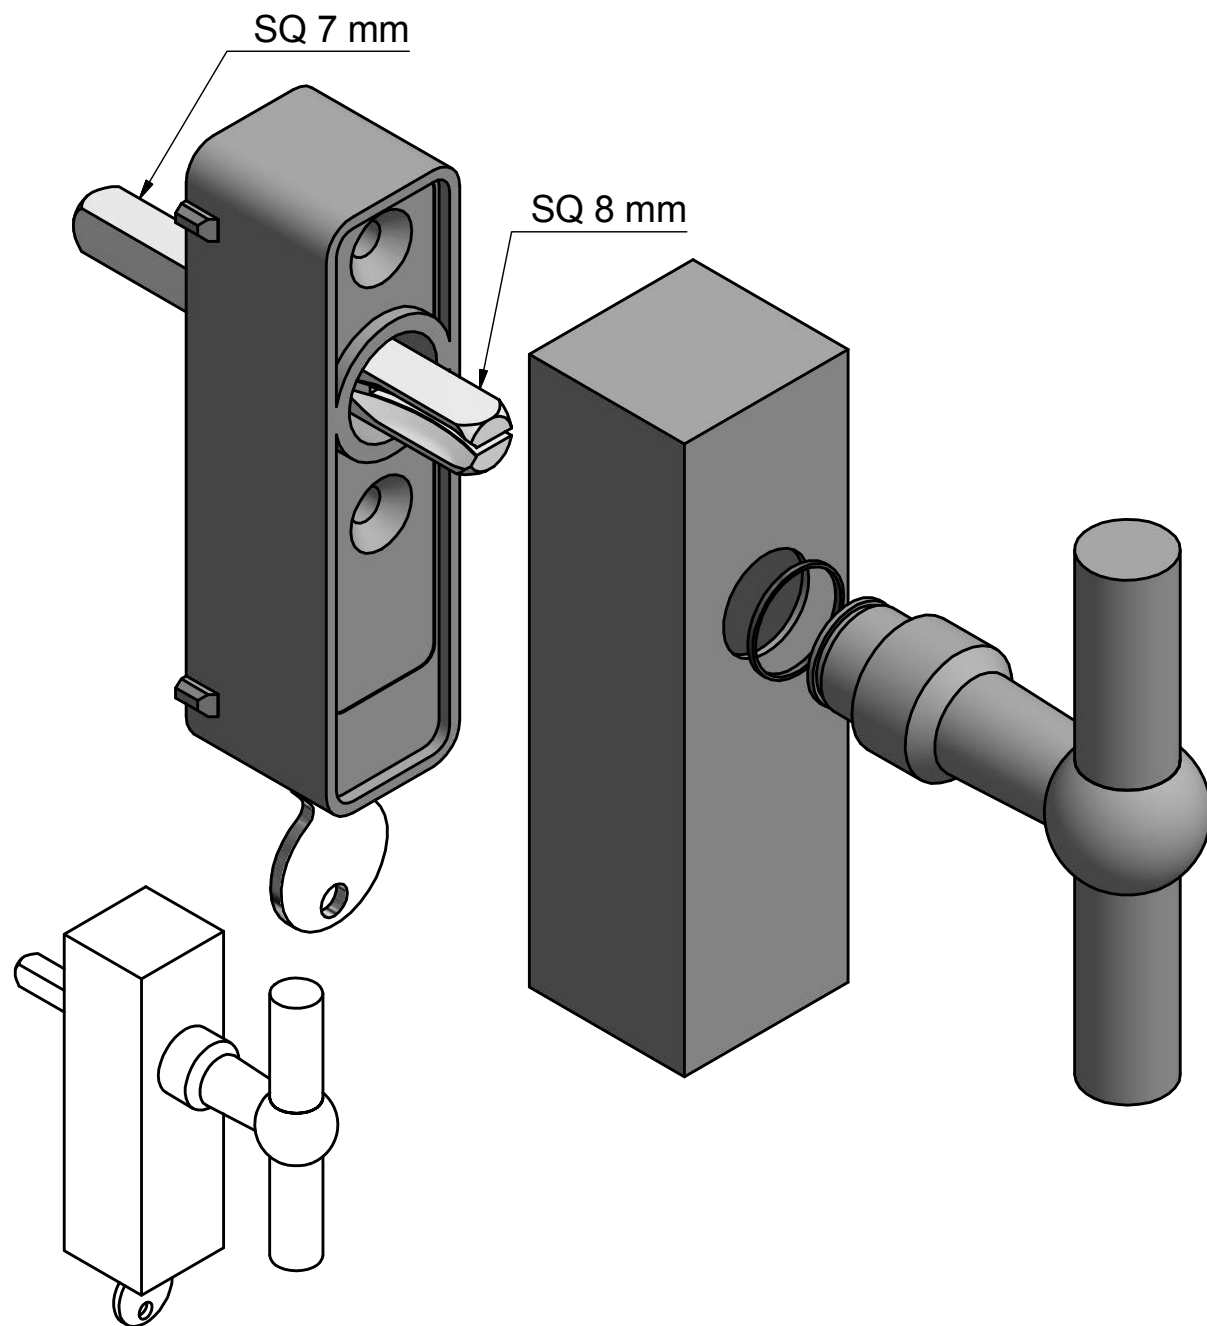

FVT85-DK

non-locking tilt and turn
window handle
stainless steel

FORMANI®		Part number:	
		FVT85-DK	
Doc no.: 1503D057 FVT85-DK V01.dwg	Drawn by: Christian Brimbois	Creation date: 22-8-2017	Format: A3
Distributed by Two Tease Architectural Hardware ino@twotease.com.au www.twotease.com.au			

FVT85-DKLOCK

locking tilt and turn
window handle
stainless steel

FORMANI®		Part number:	
		Description:	
Doc no.: 1503D070 FVT85-DKLOCK V01.dwg	Drawn by: Christian Brimbois	Creation date: 1-9-2017	FVT85-DKLOCK
Distributed by Two Tease Architectural Hardware ino@twotease.com.au www.twotease.com.au			A3