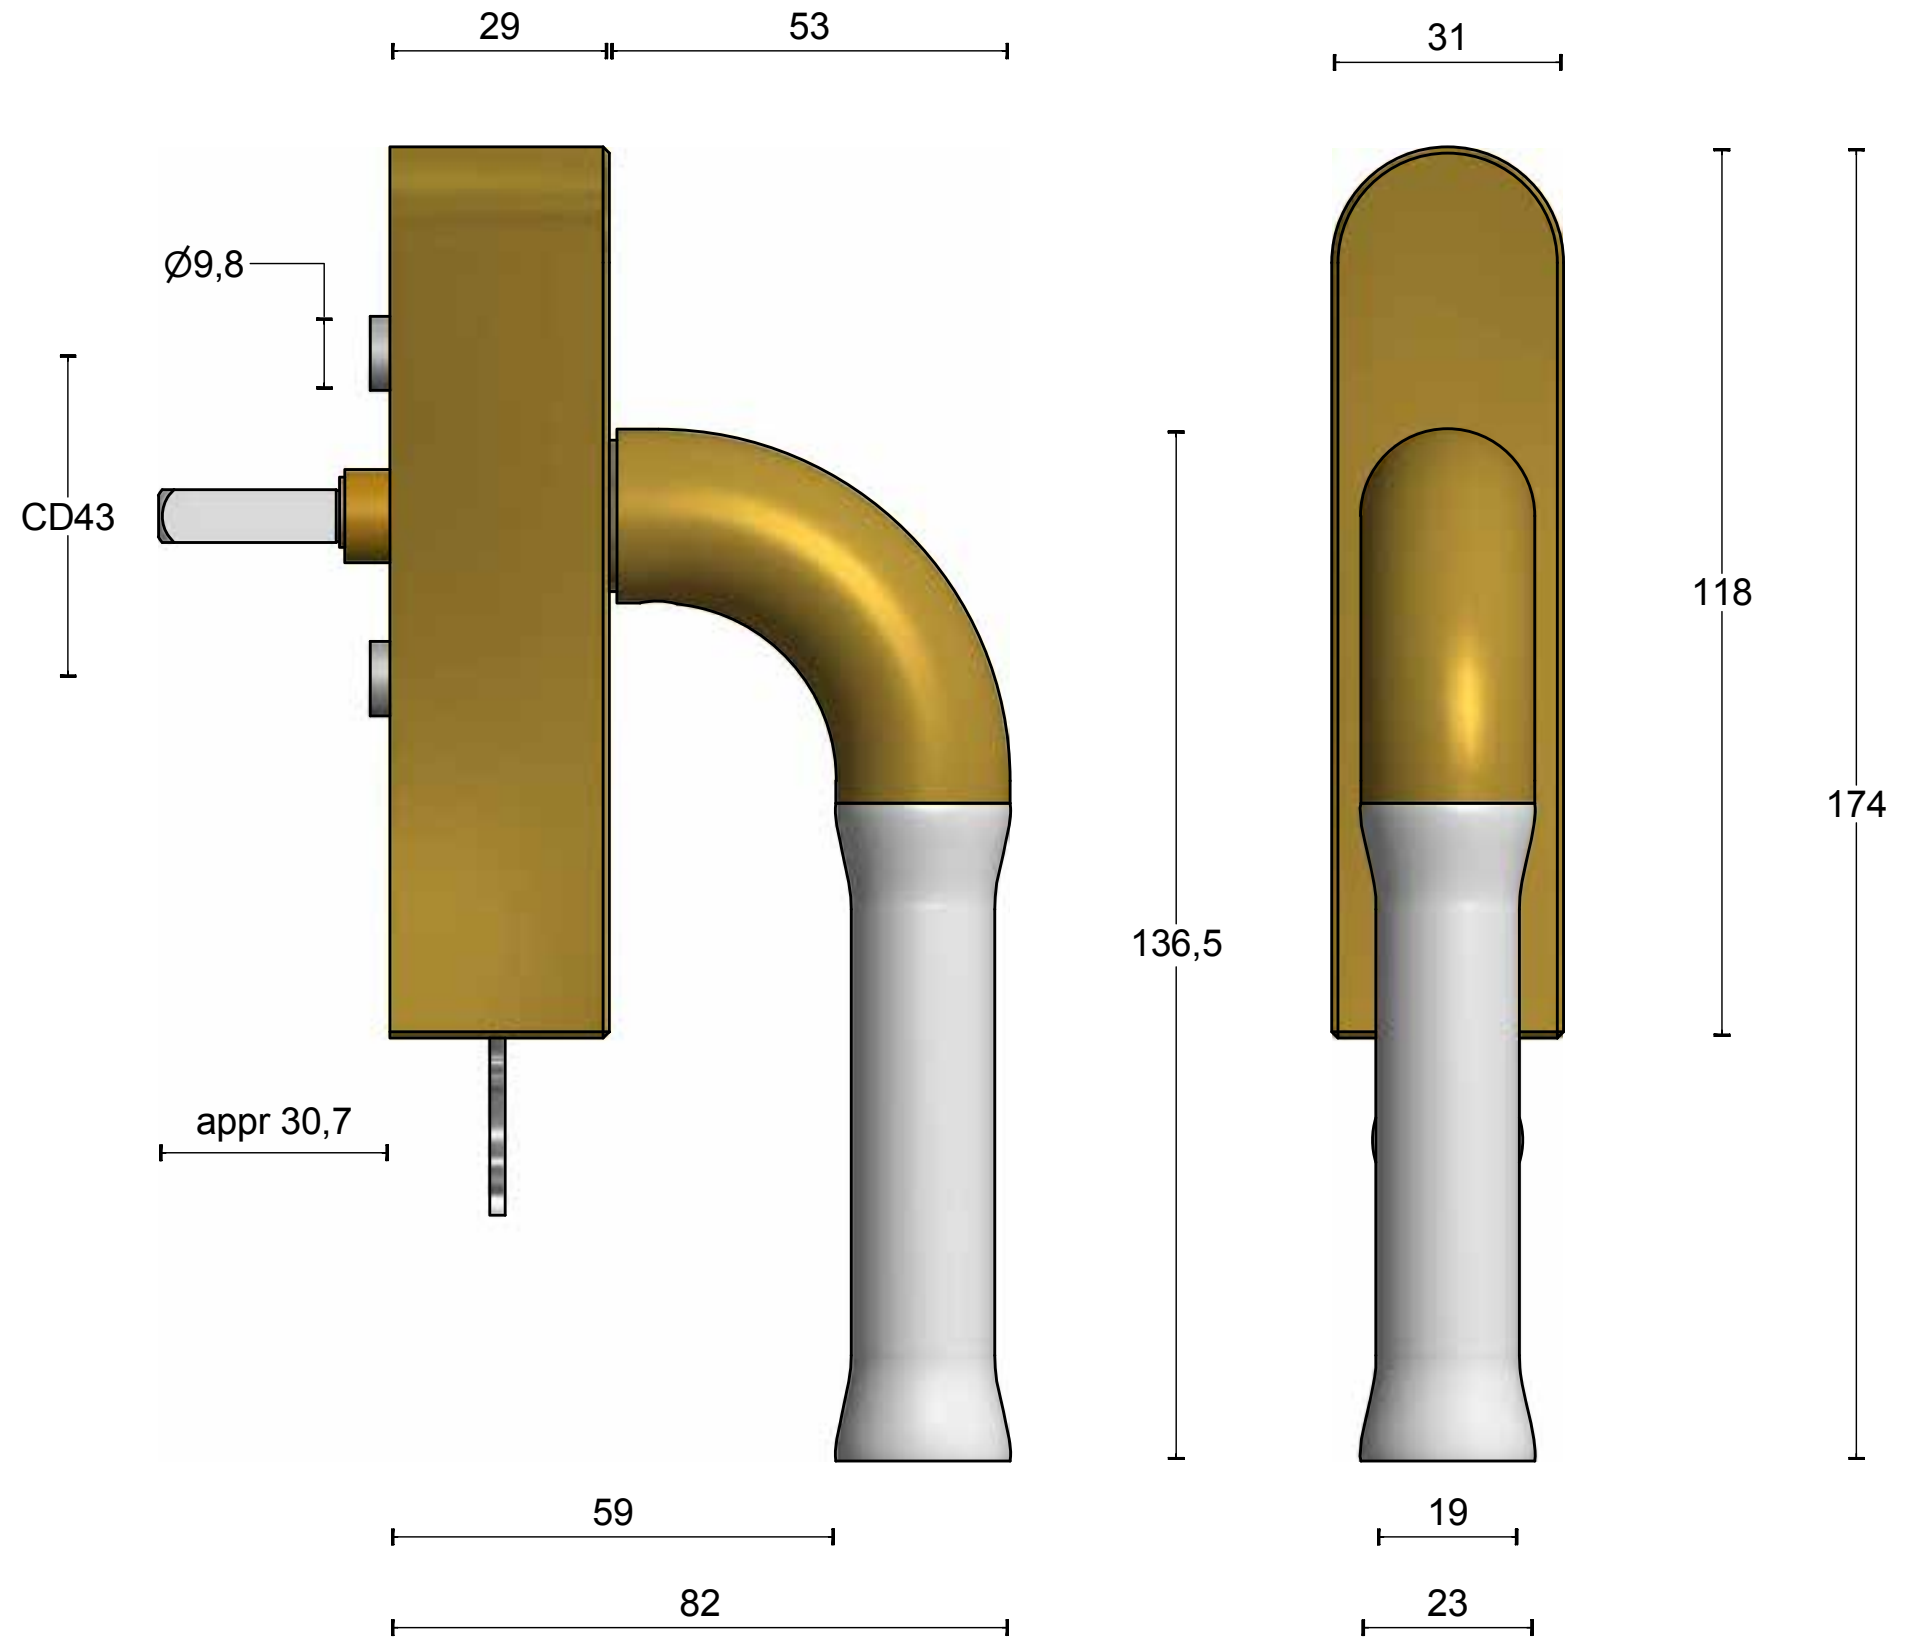

EV100-DK-O IMBM

non-locking tilt and turn
window handle
stainless steel
PVD satin gold / satin white

FORMANI®		Part number:	
		Description:	
Doc no.:	3103D001IMBM0 EV100-DK-O IMBM V02.dwg	EV100-DK-O IMBM	Format:
Drawn by:	Christian Brimbois		Creation date:
Distributed by Two Tease Architectural Hardware info@twotease.com.au www.twotease.com.au			

A3

EV100-DKLOCK-O IMBM

locking tilt and turn
window handle
stainless steel
PVD satin gold / satin white

FORMANI®		Part number:	
		Description:	
Doc no.: 3103D010IMBM0 EV100-DKLOCK-O IMBM V02.dwg		EV100-DKLOCK-O IMBM	
Drawn by: Christian Brimbois	Creation date: 21-2-2014	Format:	
Distributed by Two Tease Architectural Hardware info@twotease.com.au www.twotease.com.au		A3	