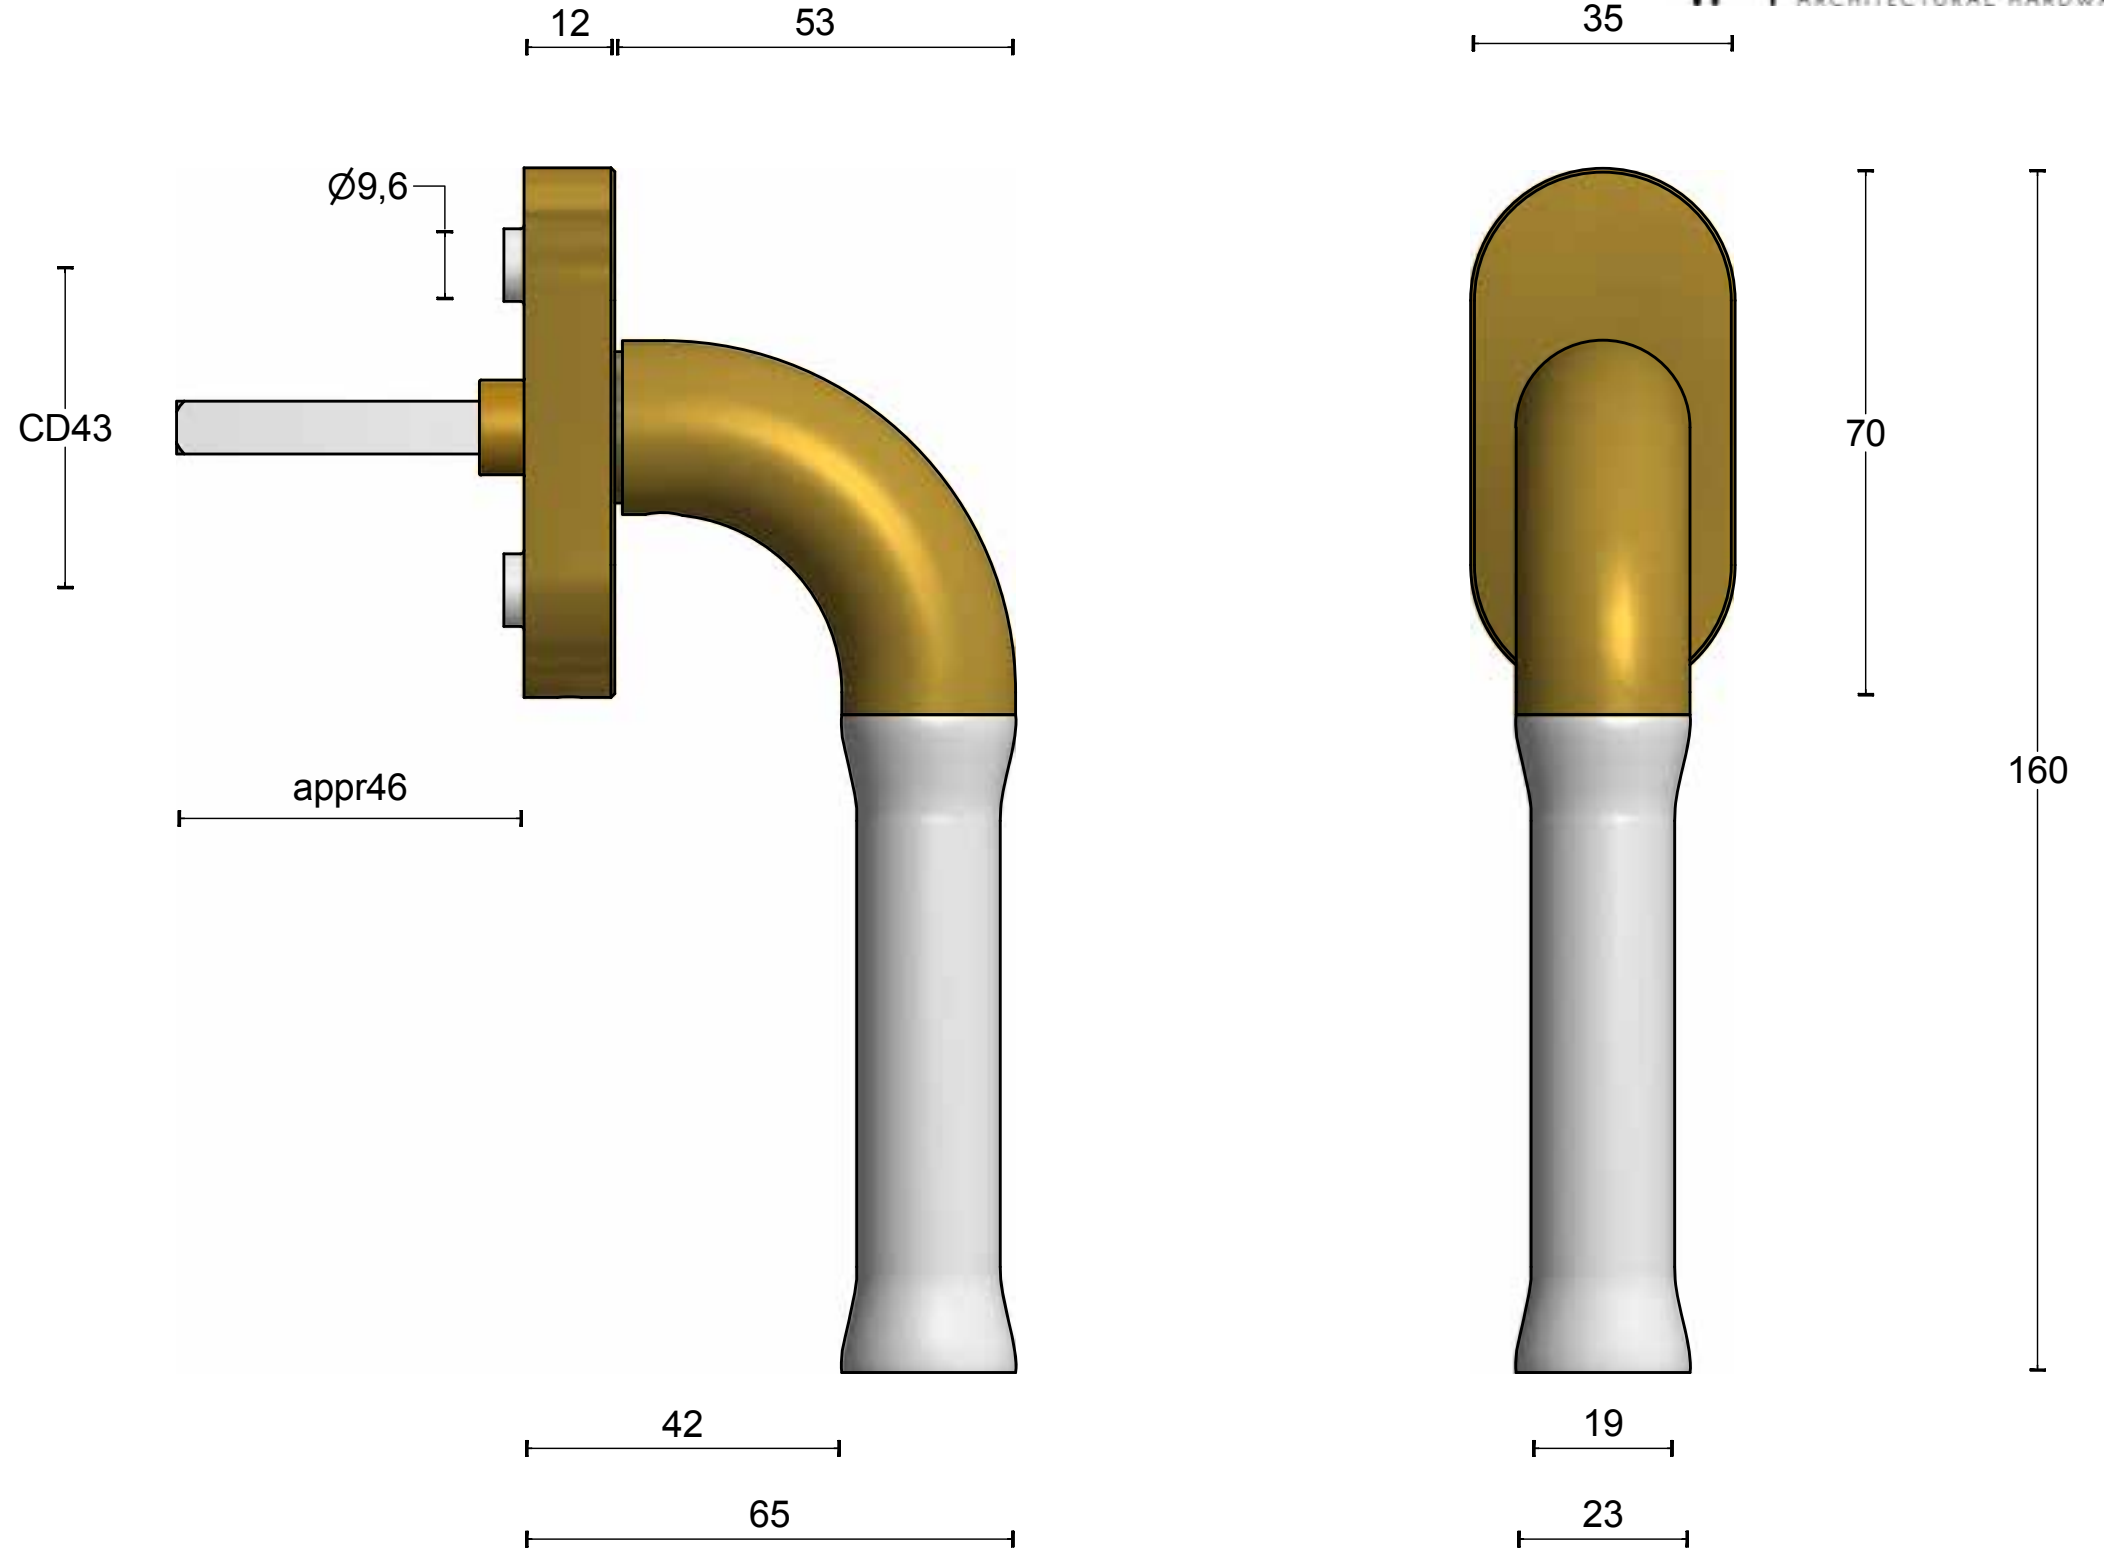

EV100-DK-O IMBM

non-locking tilt and turn
window handle
stainless steel
PVD satin gold / satin white

FORMANI®		Part number:	
		Description:	
Doc no.:	3103D001IMBM0 EV100-DK-O IMBM V02.dwg	EV100-DK-O IMBM	Format:
Drawn by:	Christian Brimbois		Creation date:
Distributed by Two Tease Architectural Hardware info@twotease.com.au www.twotease.com.au			

A3

EV100-DKLOCK-O IMBM

locking tilt and turn
window handle
stainless steel
PVD satin gold / satin white

FORMANI®		Part number:	
		Description:	
Doc no.: 3103D010IMBM0 EV100-DKLOCK-O IMBM V02.dwg		EV100-DKLOCK-O IMBM	
Drawn by: Christian Brimbois	Creation date: 21-2-2014	Format:	
Distributed by Two Tease Architectural Hardware info@twotease.com.au www.twotease.com.au		A3	