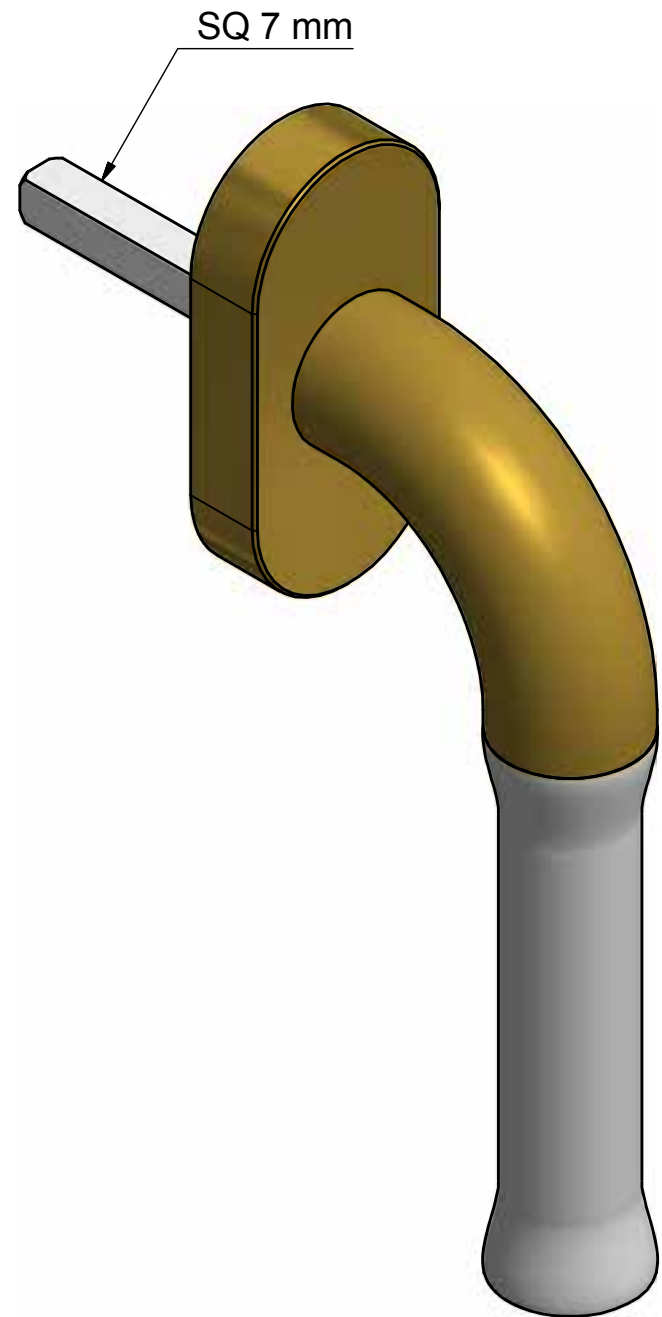

EV100-DK-O IMBM

non-locking tilt and turn
window handle
stainless steel
PVD satin gold / satin white

FORMANI®		Part number:	
		Description:	
Doc no.:	3103D001IMBM0 EV100-DK-O IMBM V02.dwg	EV100-DK-O IMBM	Format:
Drawn by:	Christian Brimbois		Creation date:
Distributed by Two Tease Architectural Hardware info@twotease.com.au www.twotease.com.au			

A3

EV100-DKLOCK-O IMBM

locking tilt and turn
window handle
stainless steel
PVD satin gold / satin white

FORMANI®		Part number:	
		Description:	
Doc no.: 3103D010IMBM0 EV100-DKLOCK-O IMBM V02.dwg		EV100-DKLOCK-O IMBM	
Drawn by: Christian Brimbois	Creation date: 21-2-2014	Format:	
Distributed by Two Tease Architectural Hardware info@twotease.com.au www.twotease.com.au		A3	