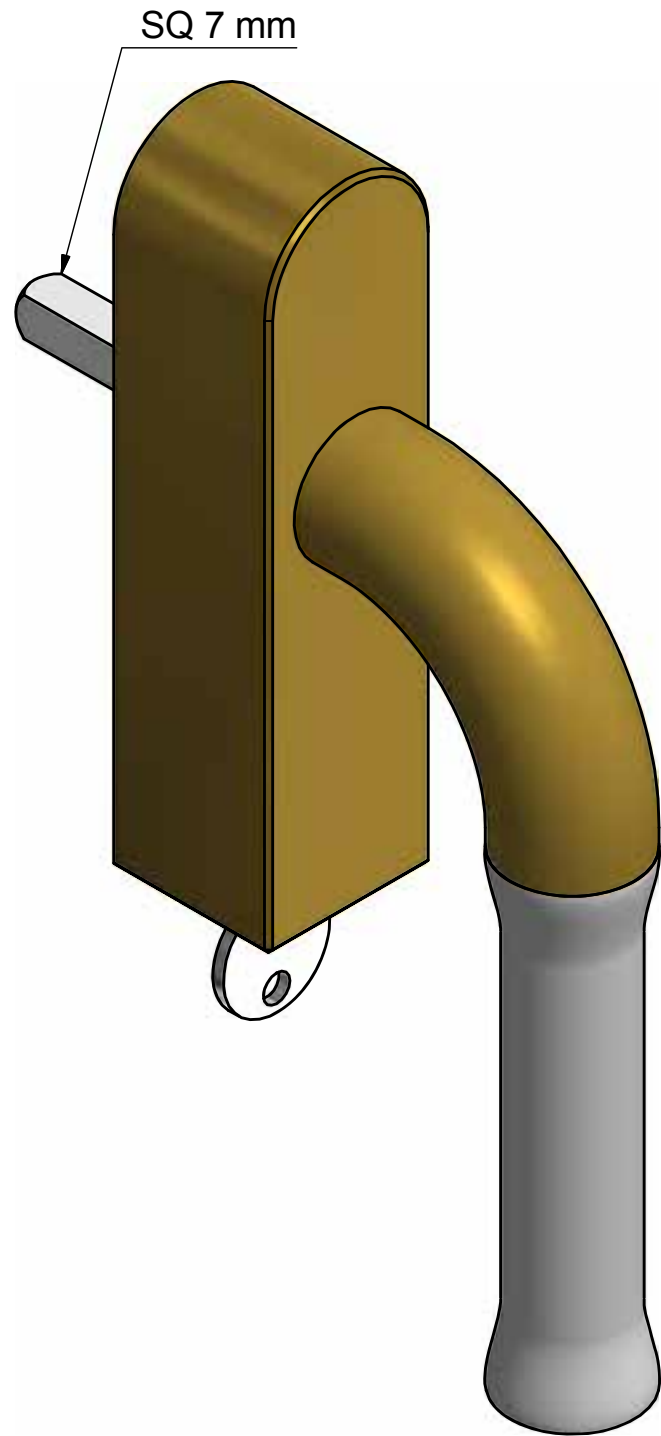

EV100-DK-O IMBM

non-locking tilt and turn
window handle
stainless steel
PVD satin gold / satin white

FORMANI®		Part number:	
		Description:	
Doc no.:	3103D001IMBM0 EV100-DK-O IMBM V02.dwg	EV100-DK-O IMBM	Format:
Drawn by:	Christian Brimbois		Creation date:
Distributed by Two Tease Architectural Hardware info@twotease.com.au www.twotease.com.au			

A3

EV100-DKLOCK-O IMBM

locking tilt and turn
window handle
stainless steel
PVD satin gold / satin white

FORMANI®		Part number:	
		Description:	
Doc no.: 3103D010IMBM0 EV100-DKLOCK-O IMBM V02.dwg		EV100-DKLOCK-O IMBM	
Drawn by: Christian Brimbois	Creation date: 21-2-2014	Format:	
Distributed by Two Tease Architectural Hardware info@twotease.com.au www.twotease.com.au		A3	