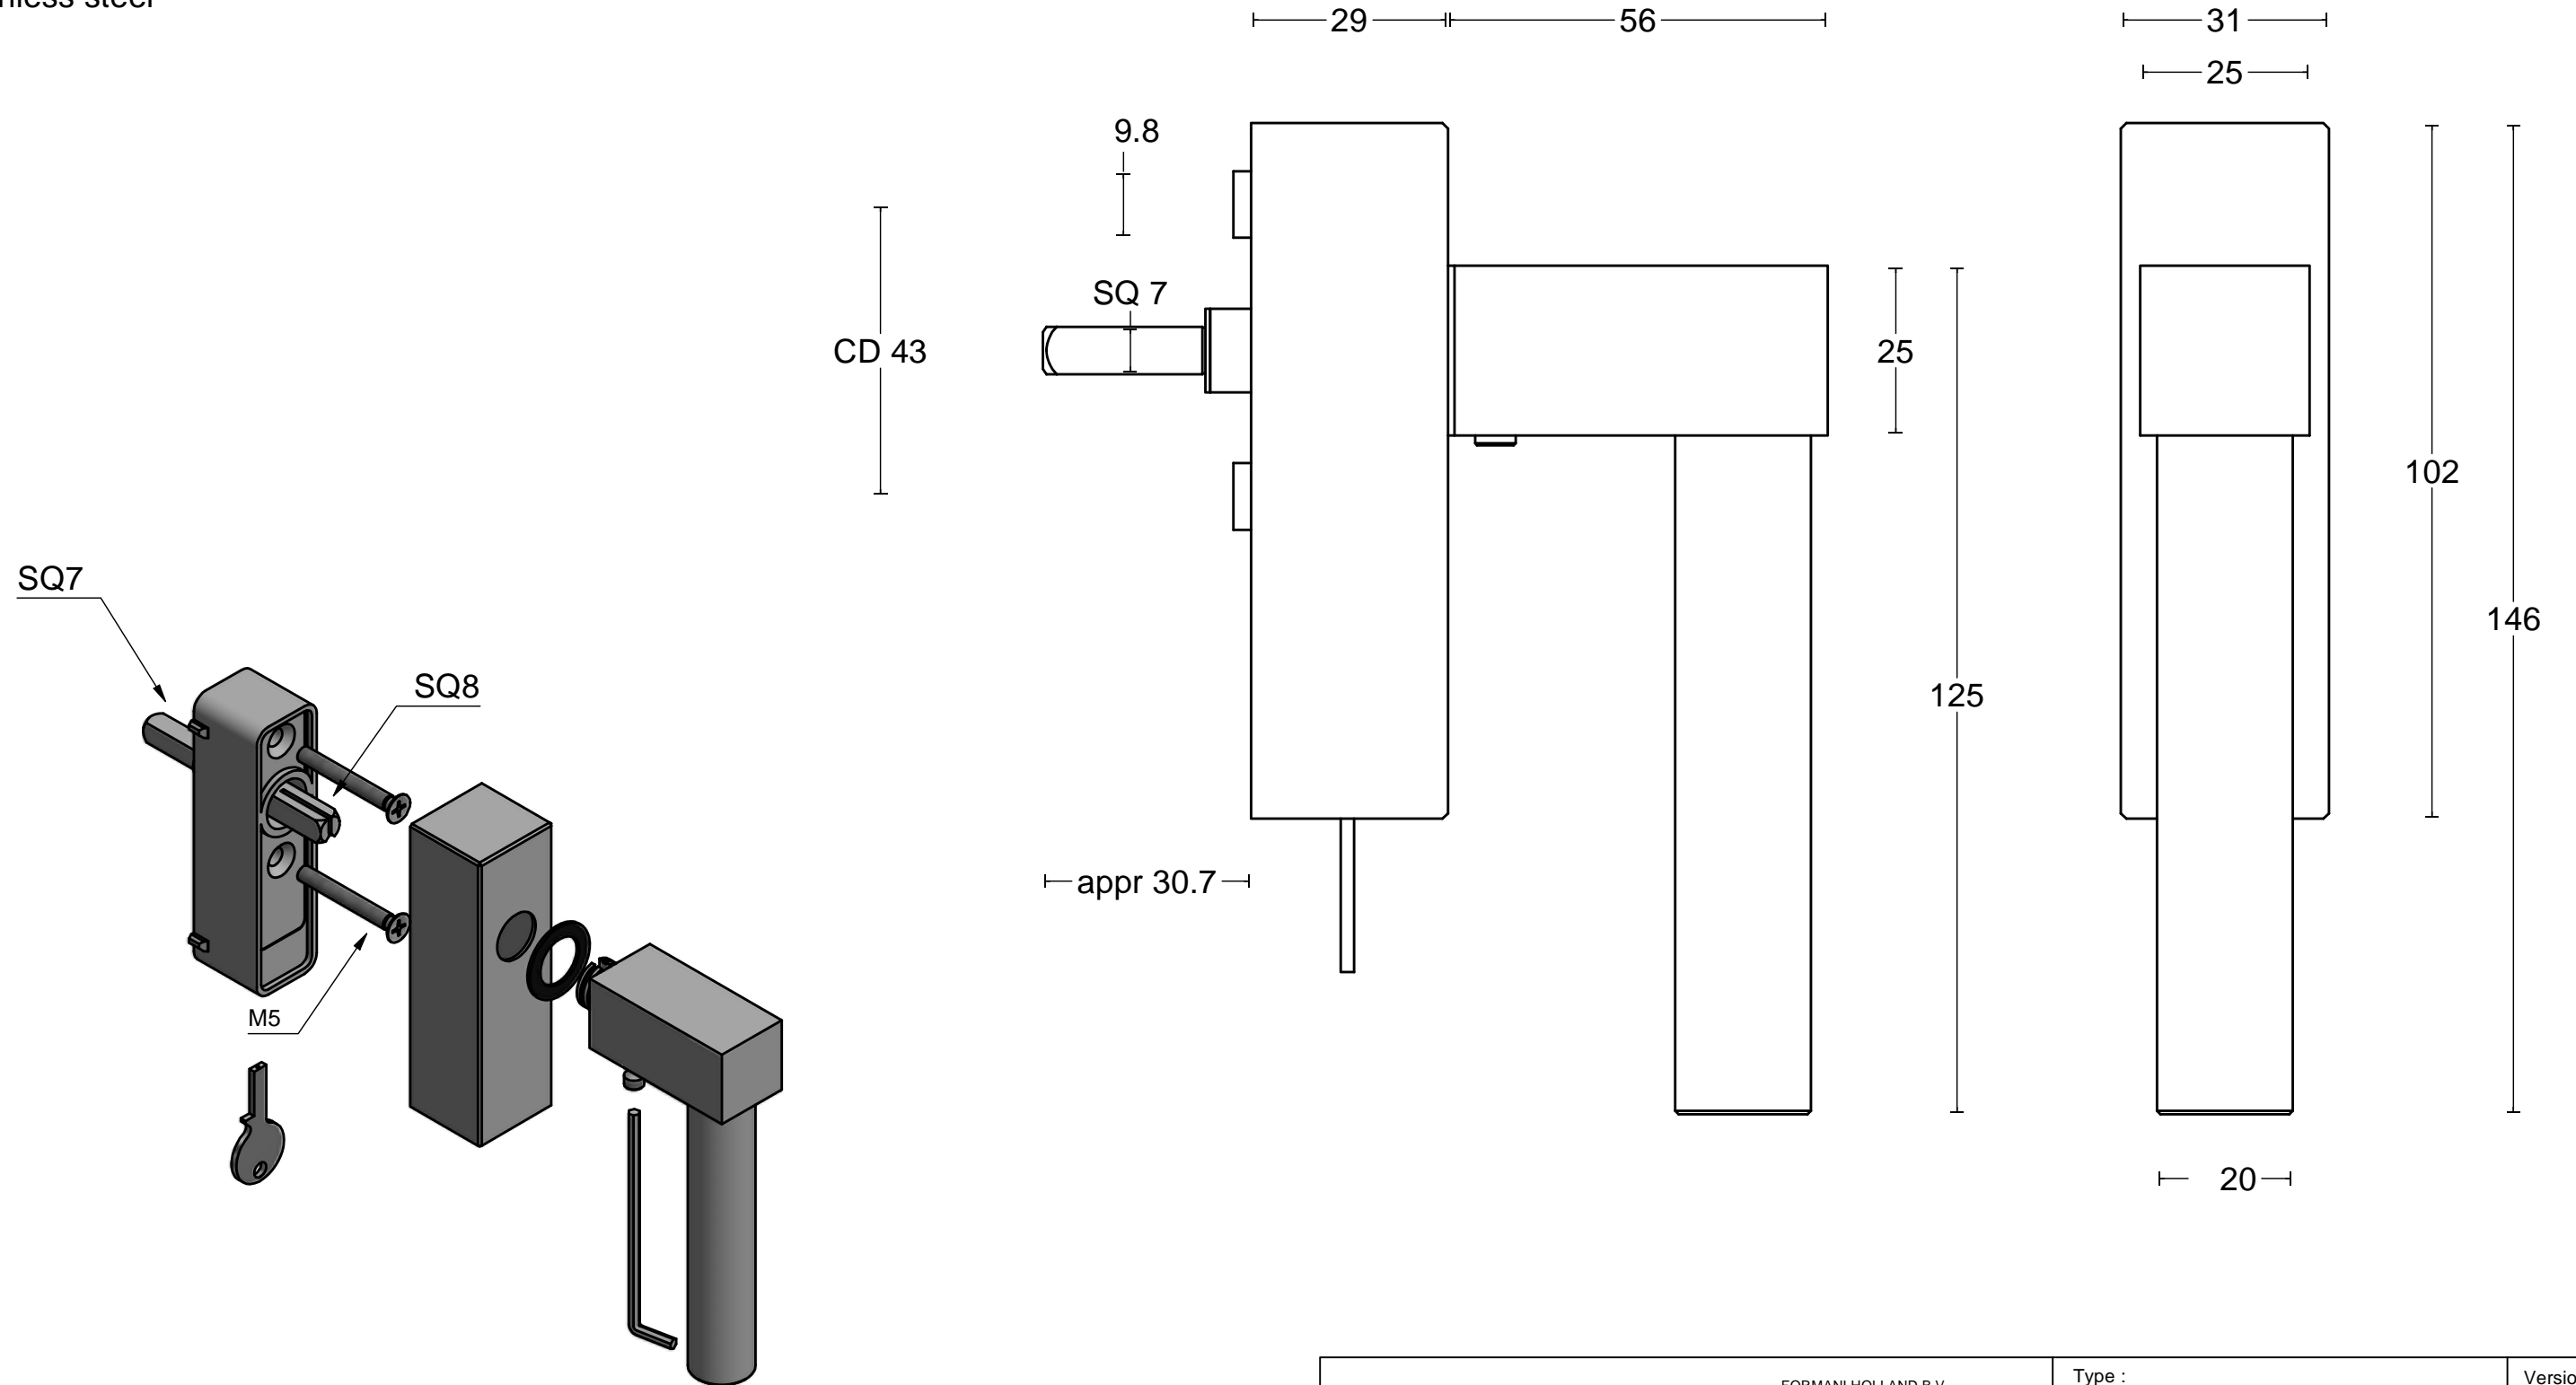

BOBBY EK102-DK

non-locking tilt and turn
window handle
stainless steel

 <p>FORMANI HOLLAND B.V. EUROPALAAN 12 6199 AB MAASTRICHT-AIRPORT NL T +31 (0)43 308 90 00 INFO@FORMANI.COM WWW.FORMANI.COM</p>	Type :	BOBBY EK102-DK	Version:	V01	
	Formani filename: 4003D003_EK102-DK_V01.dwg	Description:	non-locking tilt and turn window handle stainless steel	Format	A3
	Drawn by: Christian Brimbois				
Creation date: 14-6-2021					

BOBBY EK102-DKLOCK

locking tilt and turn
window handle
stainless steel

 <p>FORMANI HOLLAND B.V. EUROPALAAN 12 6199 AB MAASTRICHT-AIRPORT NL T +31 (0)43 308 90 00 INFO@FORMANI.COM WWW.FORMANI.COM</p>	Type :	BOBBY EK102-DKLOCK	Version:	V01
	Formani filename: 4003D023_EK102-DKLOCK_V01.dwg		Description:	Format
	Drawn by: Christian Brimbois	locking tilt and turn window handle stainless steel		
Creation date: 14-6-2021				