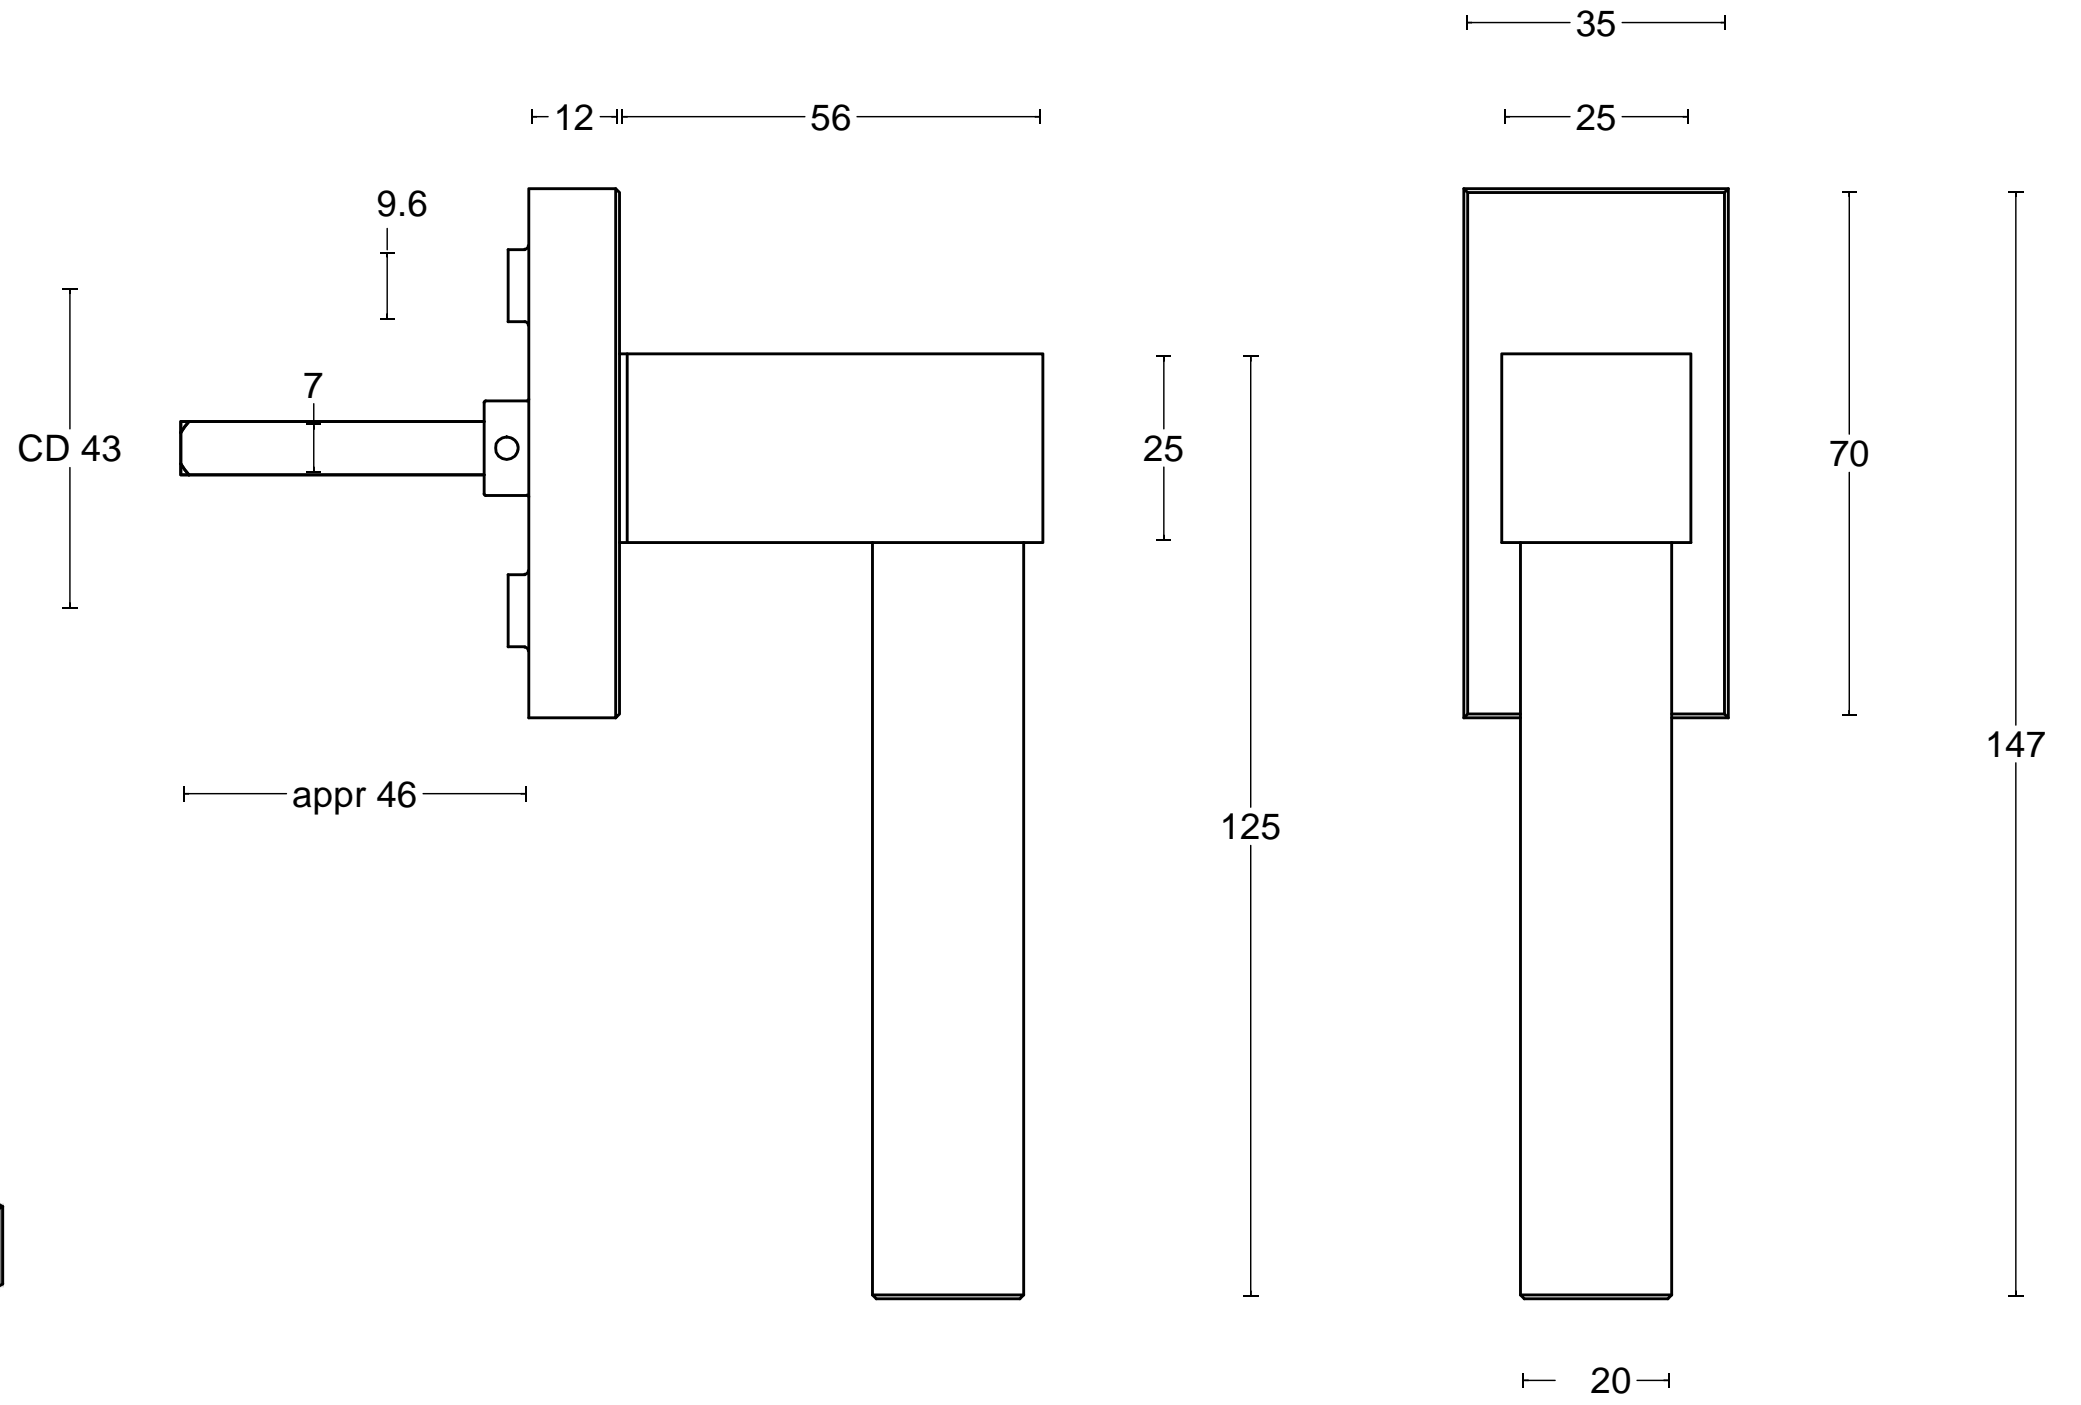

BOBBY EK102-DK

non-locking tilt and turn
window handle
stainless steel

 <p>FORMANI HOLLAND B.V. EUROPALAAN 12 6199 AB MAASTRICHT-AIRPORT NL T +31 (0)43 308 90 00 INFO@FORMANI.COM WWW.FORMANI.COM</p>	Type :	BOBBY EK102-DK	Version:	V01	
	Formani filename: 4003D003_EK102-DK_V01.dwg	Description:	non-locking tilt and turn window handle stainless steel	Format	A3
	Drawn by: Christian Brimbois				
Creation date: 14-6-2021					

BOBBY EK102-DKLOCK

locking tilt and turn
window handle
stainless steel

 <p>FORMANI HOLLAND B.V. EUROPALAAN 12 6199 AB MAASTRICHT-AIRPORT NL T +31 (0)43 308 90 00 INFO@FORMANI.COM WWW.FORMANI.COM</p>	Type :	BOBBY EK102-DKLOCK	Version:	V01
	Formani filename: 4003D023_EK102-DKLOCK_V01.dwg		Description:	Format
	Drawn by: Christian Brimbois	locking tilt and turn window handle stainless steel		
Creation date: 14-6-2021				