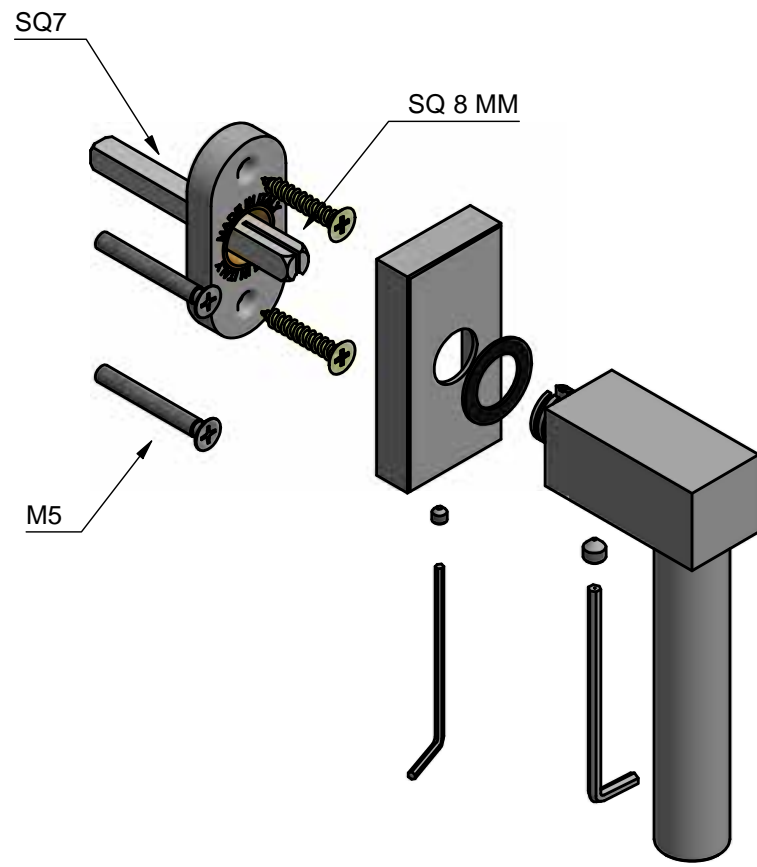

BOBBY EK102-DK

non-locking tilt and turn
window handle
stainless steel

 <p>FORMANI HOLLAND B.V. EUROPALAAN 12 6199 AB MAASTRICHT-AIRPORT NL T +31 (0)43 308 90 00 INFO@FORMANI.COM WWW.FORMANI.COM</p>	Type :	BOBBY EK102-DK	Version:	V01	
	Formani filename: 4003D003_EK102-DK_V01.dwg	Description:	non-locking tilt and turn window handle stainless steel	Format	A3
	Drawn by: Christian Brimbois				
Creation date: 14-6-2021					

BOBBY EK102-DKLOCK

locking tilt and turn
window handle
stainless steel

 <p>FORMANI HOLLAND B.V. EUROPALAAN 12 6199 AB MAASTRICHT-AIRPORT NL T +31 (0)43 308 90 00 INFO@FORMANI.COM WWW.FORMANI.COM</p>	Type :	BOBBY EK102-DKLOCK	Version:	V01
	Formani filename: 4003D023_EK102-DKLOCK_V01.dwg		Description:	Format
	Drawn by: Christian Brimbois	locking tilt and turn window handle stainless steel		
Creation date: 14-6-2021				