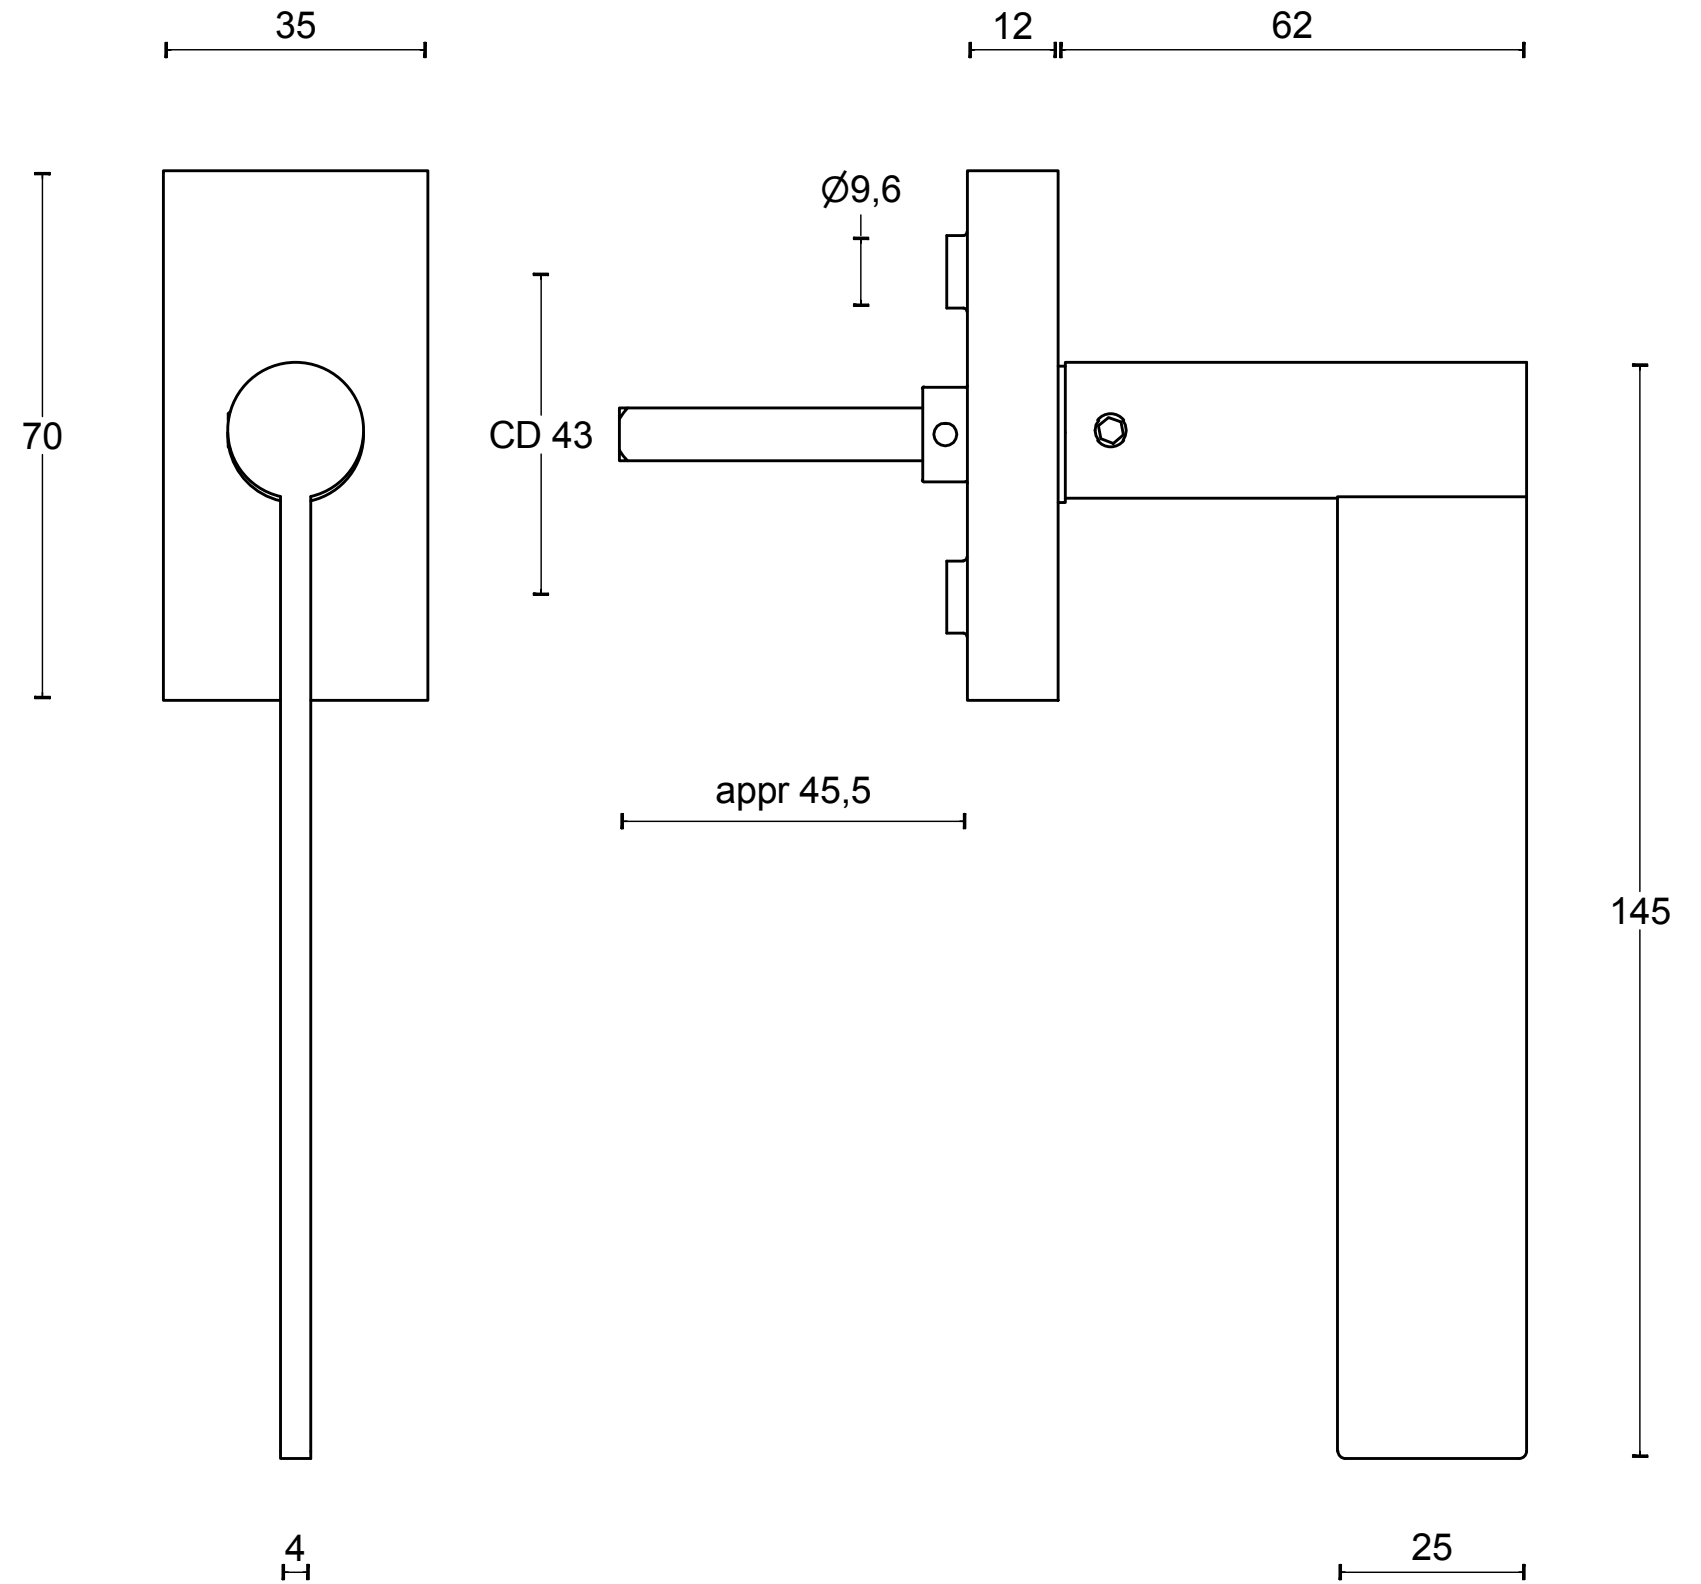

EG-DK

non-locking tilt and turn
window handle
stainless steel

FORMANI®		Part number:	
		Description:	
Doc no.:	1503D130 EG-DK V02.dwg	EG-DK	Format:
Drawn by:	Christian Brimbois		Creation date:
A3			
Distributed by Two Tease Architectural Hardware info@twotease.com.au www.twotease.com.au			

EG-DKLOCK

locking tilt and turn
window handle
stainless steel

FORMANI[®]		Part number:	
		Description:	
Doc no.:	1503D135 EG-DKLOCK V02.dwg	EG-DKLOCK	Format:
Drawn by:	Christian Brimbois		Creation date:
Distributed by Two Tease Architectural Hardware info@twotease.com.au www.twotease.com.au		A3	