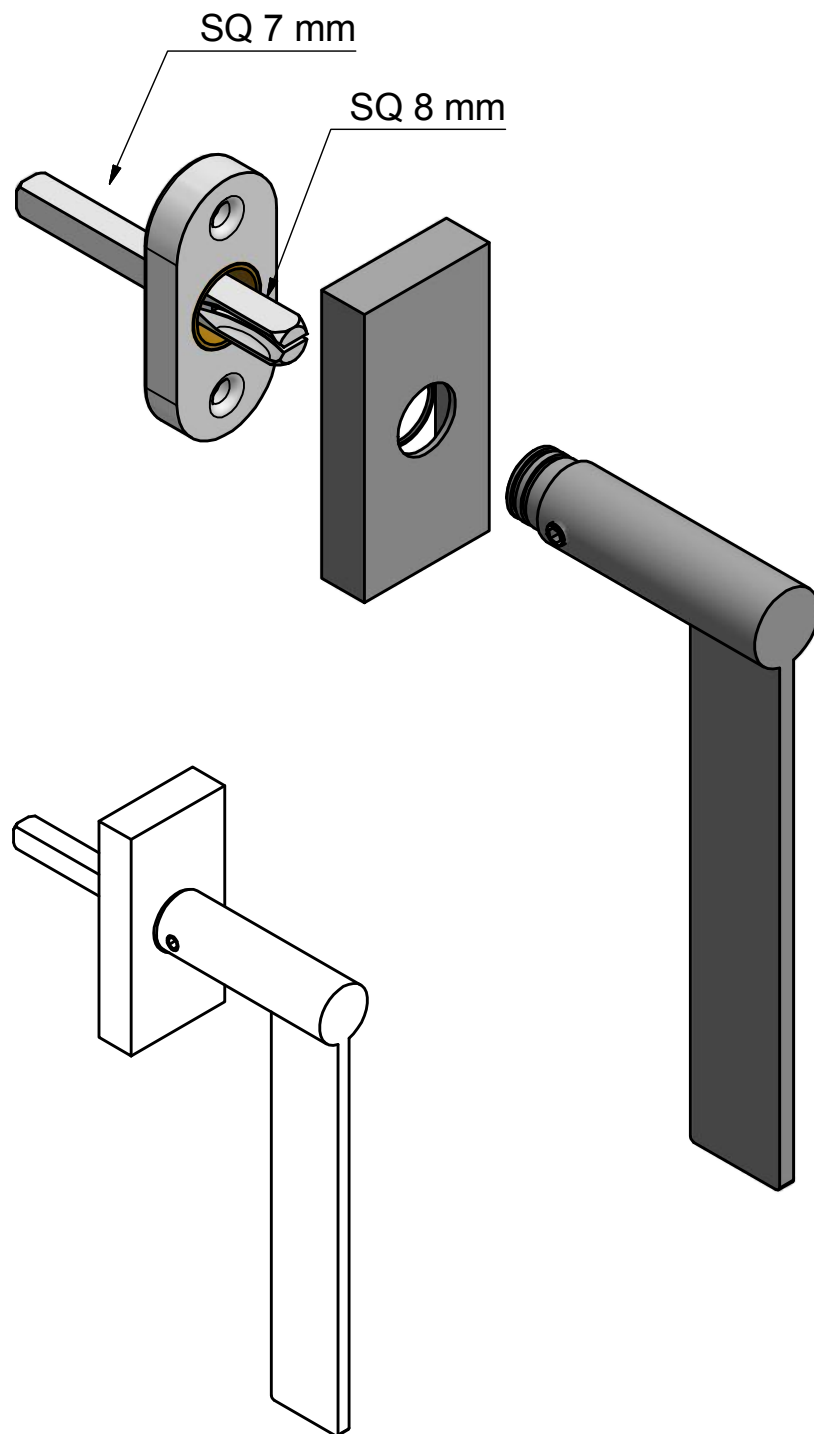

EG-DK

non-locking tilt and turn
window handle
stainless steel

FORMANI®		Part number:	
		Description:	
Doc no.:	1503D130 EG-DK V02.dwg	EG-DK	Format:
Drawn by:	Christian Brimbois		Creation date:
A3			
Distributed by Two Tease Architectural Hardware info@twotease.com.au www.twotease.com.au			

EG-DKLOCK

locking tilt and turn
window handle
stainless steel

FORMANI[®]		Part number:	
		Description:	
Doc no.:	1503D135 EG-DKLOCK V02.dwg	EG-DKLOCK	Format:
Drawn by:	Christian Brimbois		Creation date:
Distributed by Two Tease Architectural Hardware info@twotease.com.au www.twotease.com.au		A3	