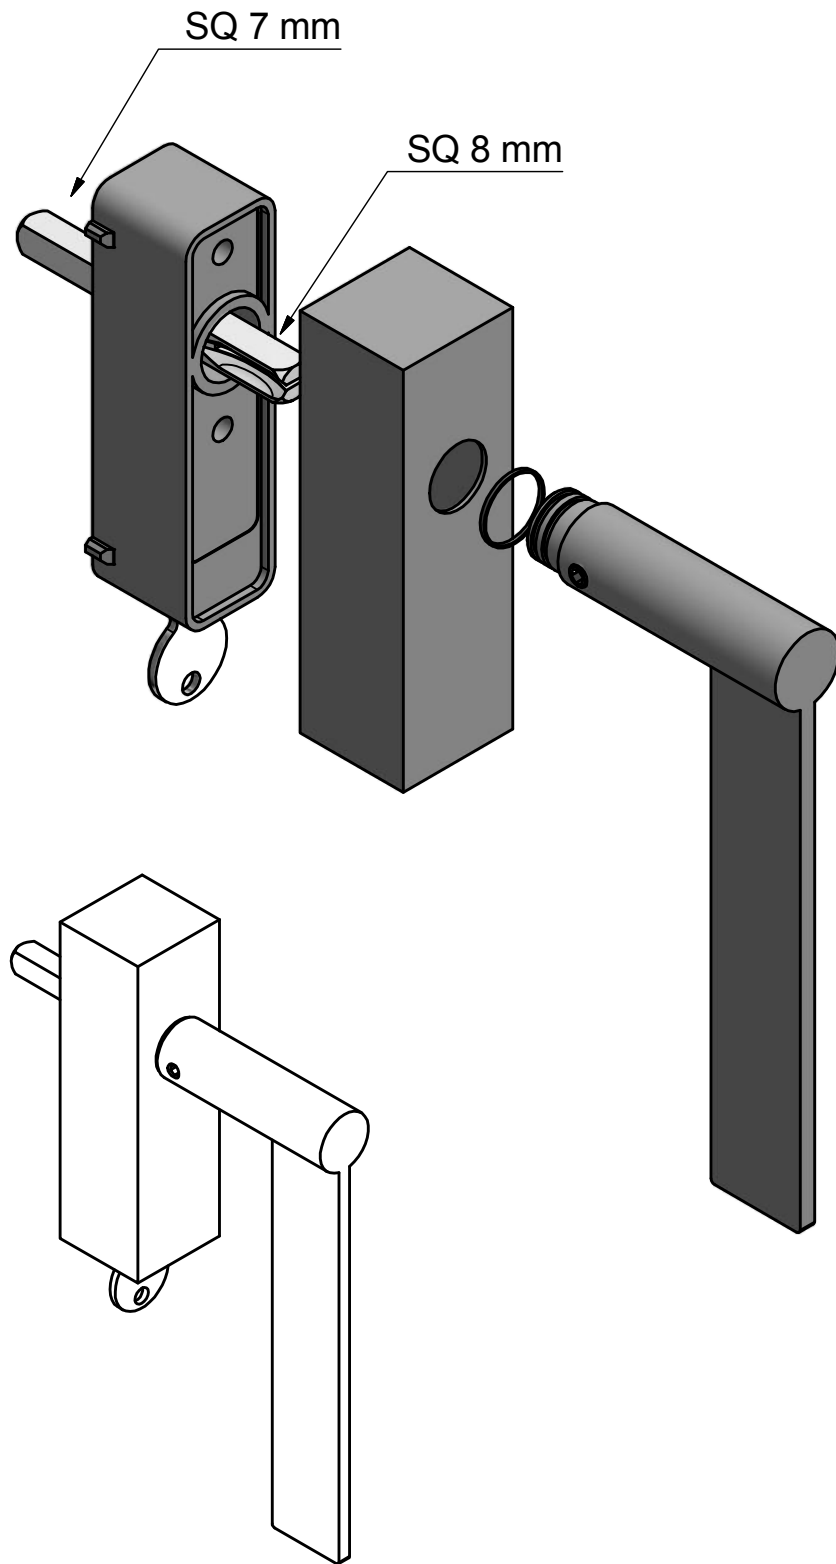

EG-DK

non-locking tilt and turn
window handle
stainless steel

FORMANI®		Part number:	
		Description:	
Doc no.:	1503D130 EG-DK V02.dwg	EG-DK	Format:
Drawn by:	Christian Brimbois		Creation date:
A3			
Distributed by Two Tease Architectural Hardware info@twotease.com.au www.twotease.com.au			

EG-DKLOCK

locking tilt and turn
window handle
stainless steel

FORMANI[®]		Part number:	
		Description:	
Doc no.:	1503D135 EG-DKLOCK V02.dwg	EG-DKLOCK	Format:
Drawn by:	Christian Brimbois		Creation date:
Distributed by Two Tease Architectural Hardware info@twotease.com.au www.twotease.com.au		A3	