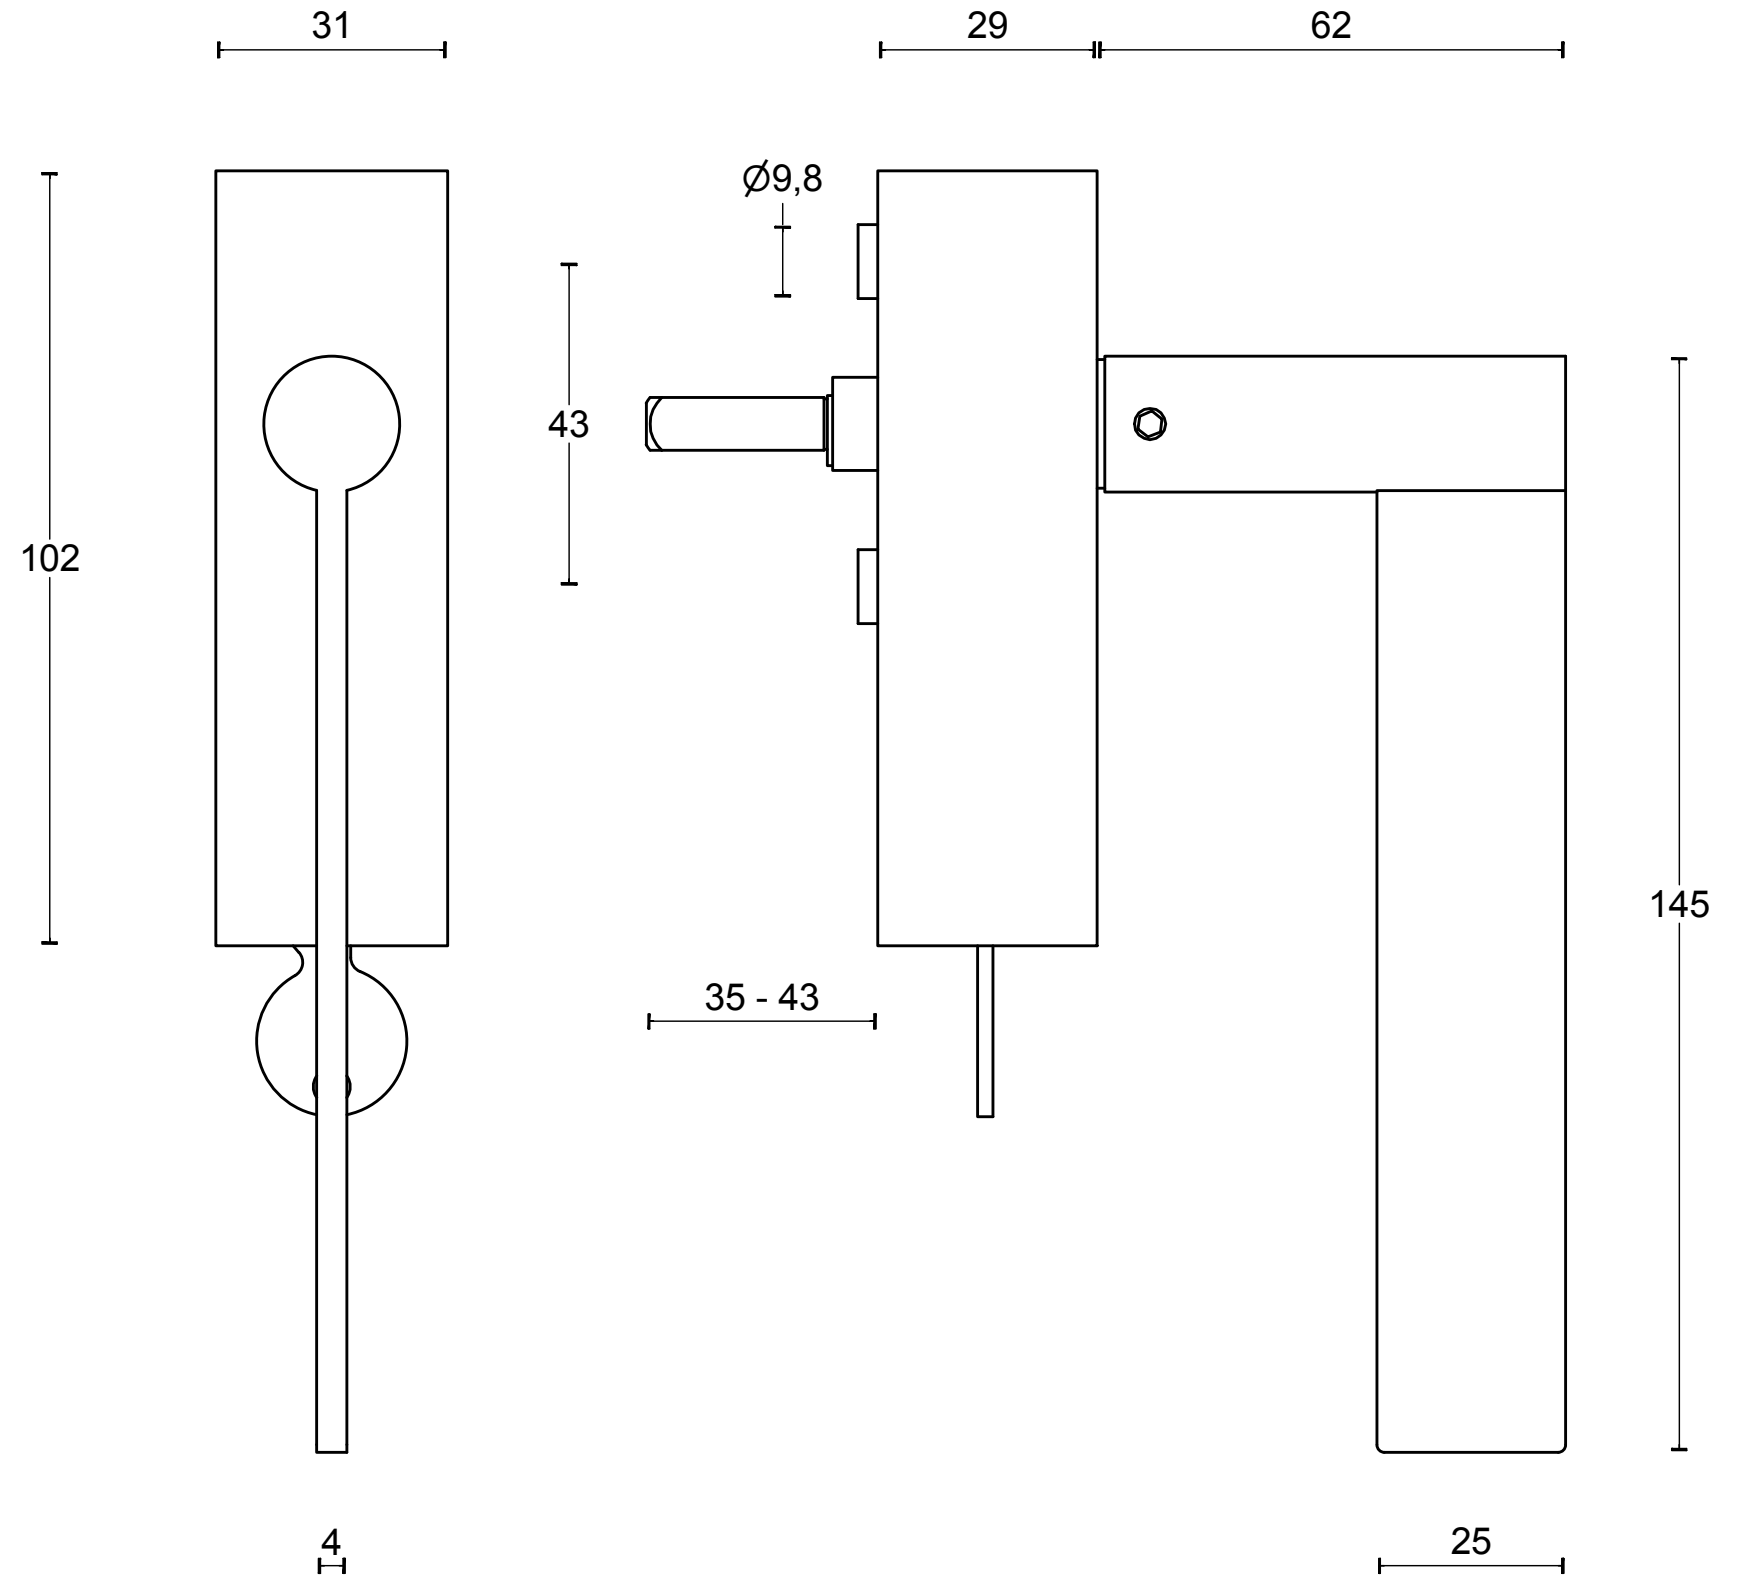

EG-DK

non-locking tilt and turn
window handle
stainless steel

FORMANI®		Part number:	
		Description:	
Doc no.:	1503D130 EG-DK V02.dwg	EG-DK	Format:
Drawn by:	Christian Brimbois		Creation date:
A3			
Distributed by Two Tease Architectural Hardware info@twotease.com.au www.twotease.com.au			

EG-DKLOCK

locking tilt and turn
window handle
stainless steel

FORMANI[®]		Part number:	
		Description:	
Doc no.:	1503D135 EG-DKLOCK V02.dwg	EG-DKLOCK	Format:
Drawn by:	Christian Brimbois		Creation date:
Distributed by Two Tease Architectural Hardware info@twotease.com.au www.twotease.com.au		A3	