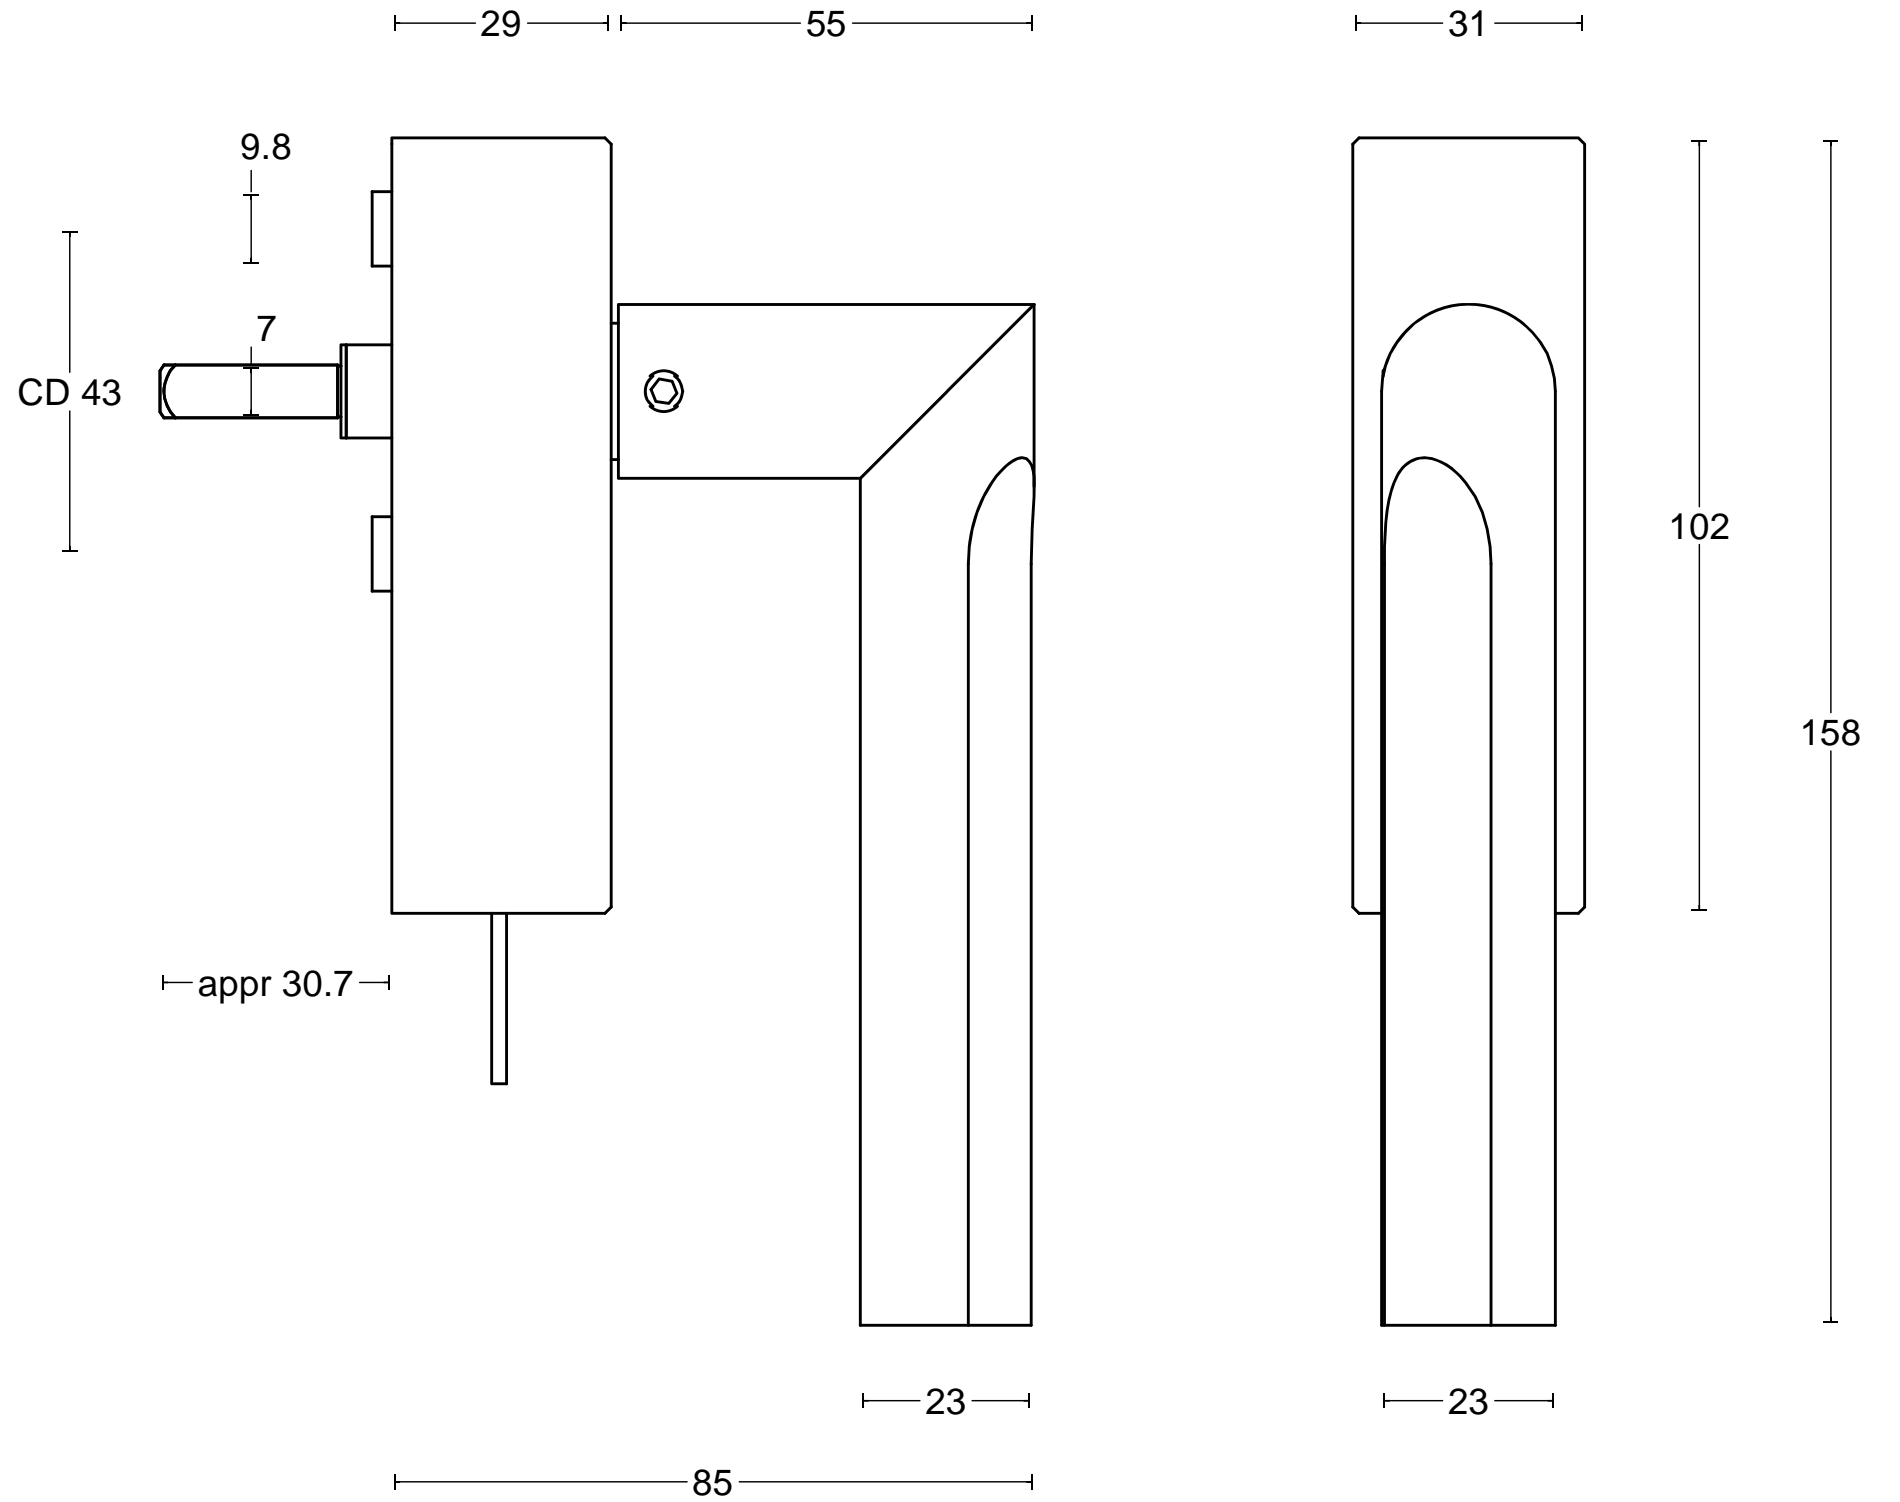

# ECLIPSE DR103-DK

non-locking tilt and turn window handle  
stainless steel

# ECLIPSE DR103-DKLOCK

locking tilt and turn  
window handle  
stainless steel

 <p>FORMANI HOLLAND B.V. EUROPALAAN 12 6199 AB MAASTRICHT-AIRPORT NL T +31 (0)43 308 90 00 INFO@FORMANI.COM WWW.FORMANI.COM</p>	Type :	ECLIPSE DR103-DKLOCK	Version:	V01
	Formani filename:	3903D023_DR103-DKLOCK_V01.dwg		Description:
	Drawn by:	Christian Brimbois		
Creation date:	30-11-2020		locking tilt and turn window handle stainless steel	
			A3	