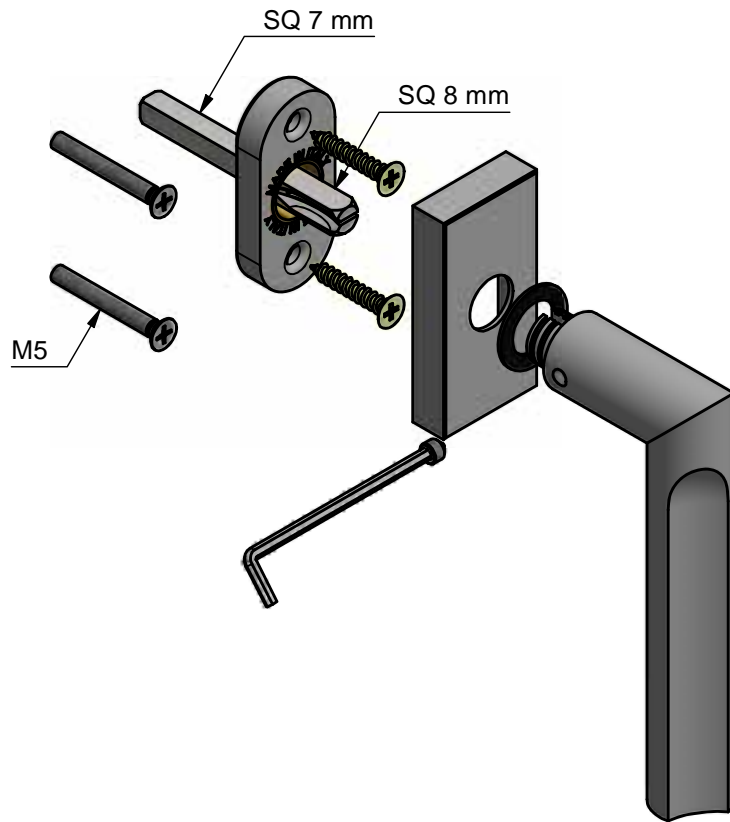

# ECLIPSE DR103-DK

non-locking tilt and turn window handle  
stainless steel

# ECLIPSE DR103-DKLOCK

locking tilt and turn  
window handle  
stainless steel

 <p>FORMANI HOLLAND B.V. EUROPALAAN 12 6199 AB MAASTRICHT-AIRPORT NL T +31 (0)43 308 90 00 INFO@FORMANI.COM WWW.FORMANI.COM</p>	Type :	ECLIPSE DR103-DKLOCK	Version:	V01
	Formani filename:	3903D023_DR103-DKLOCK_V01.dwg		Description:
	Drawn by:	Christian Brimbois		
Creation date:	30-11-2020		locking tilt and turn window handle stainless steel	
			A3	