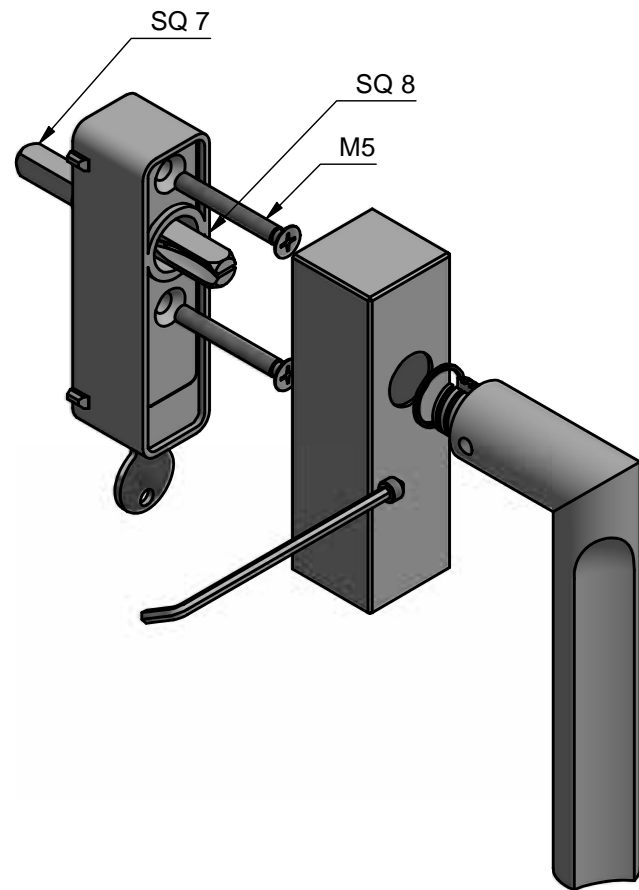

# ECLIPSE DR103-DK

non-locking tilt and turn window handle  
stainless steel

# ECLIPSE DR103-DKLOCK

locking tilt and turn  
window handle  
stainless steel

 <p>FORMANI HOLLAND B.V. EUROPALAAN 12 6199 AB MAASTRICHT-AIRPORT NL T +31 (0)43 308 90 00 INFO@FORMANI.COM WWW.FORMANI.COM</p>	Type :	ECLIPSE DR103-DKLOCK	Version:	V01
	Formani filename:	3903D023_DR103-DKLOCK_V01.dwg		Description:
	Drawn by:	Christian Brimbois		
Creation date:	30-11-2020		locking tilt and turn window handle stainless steel	
			A3	