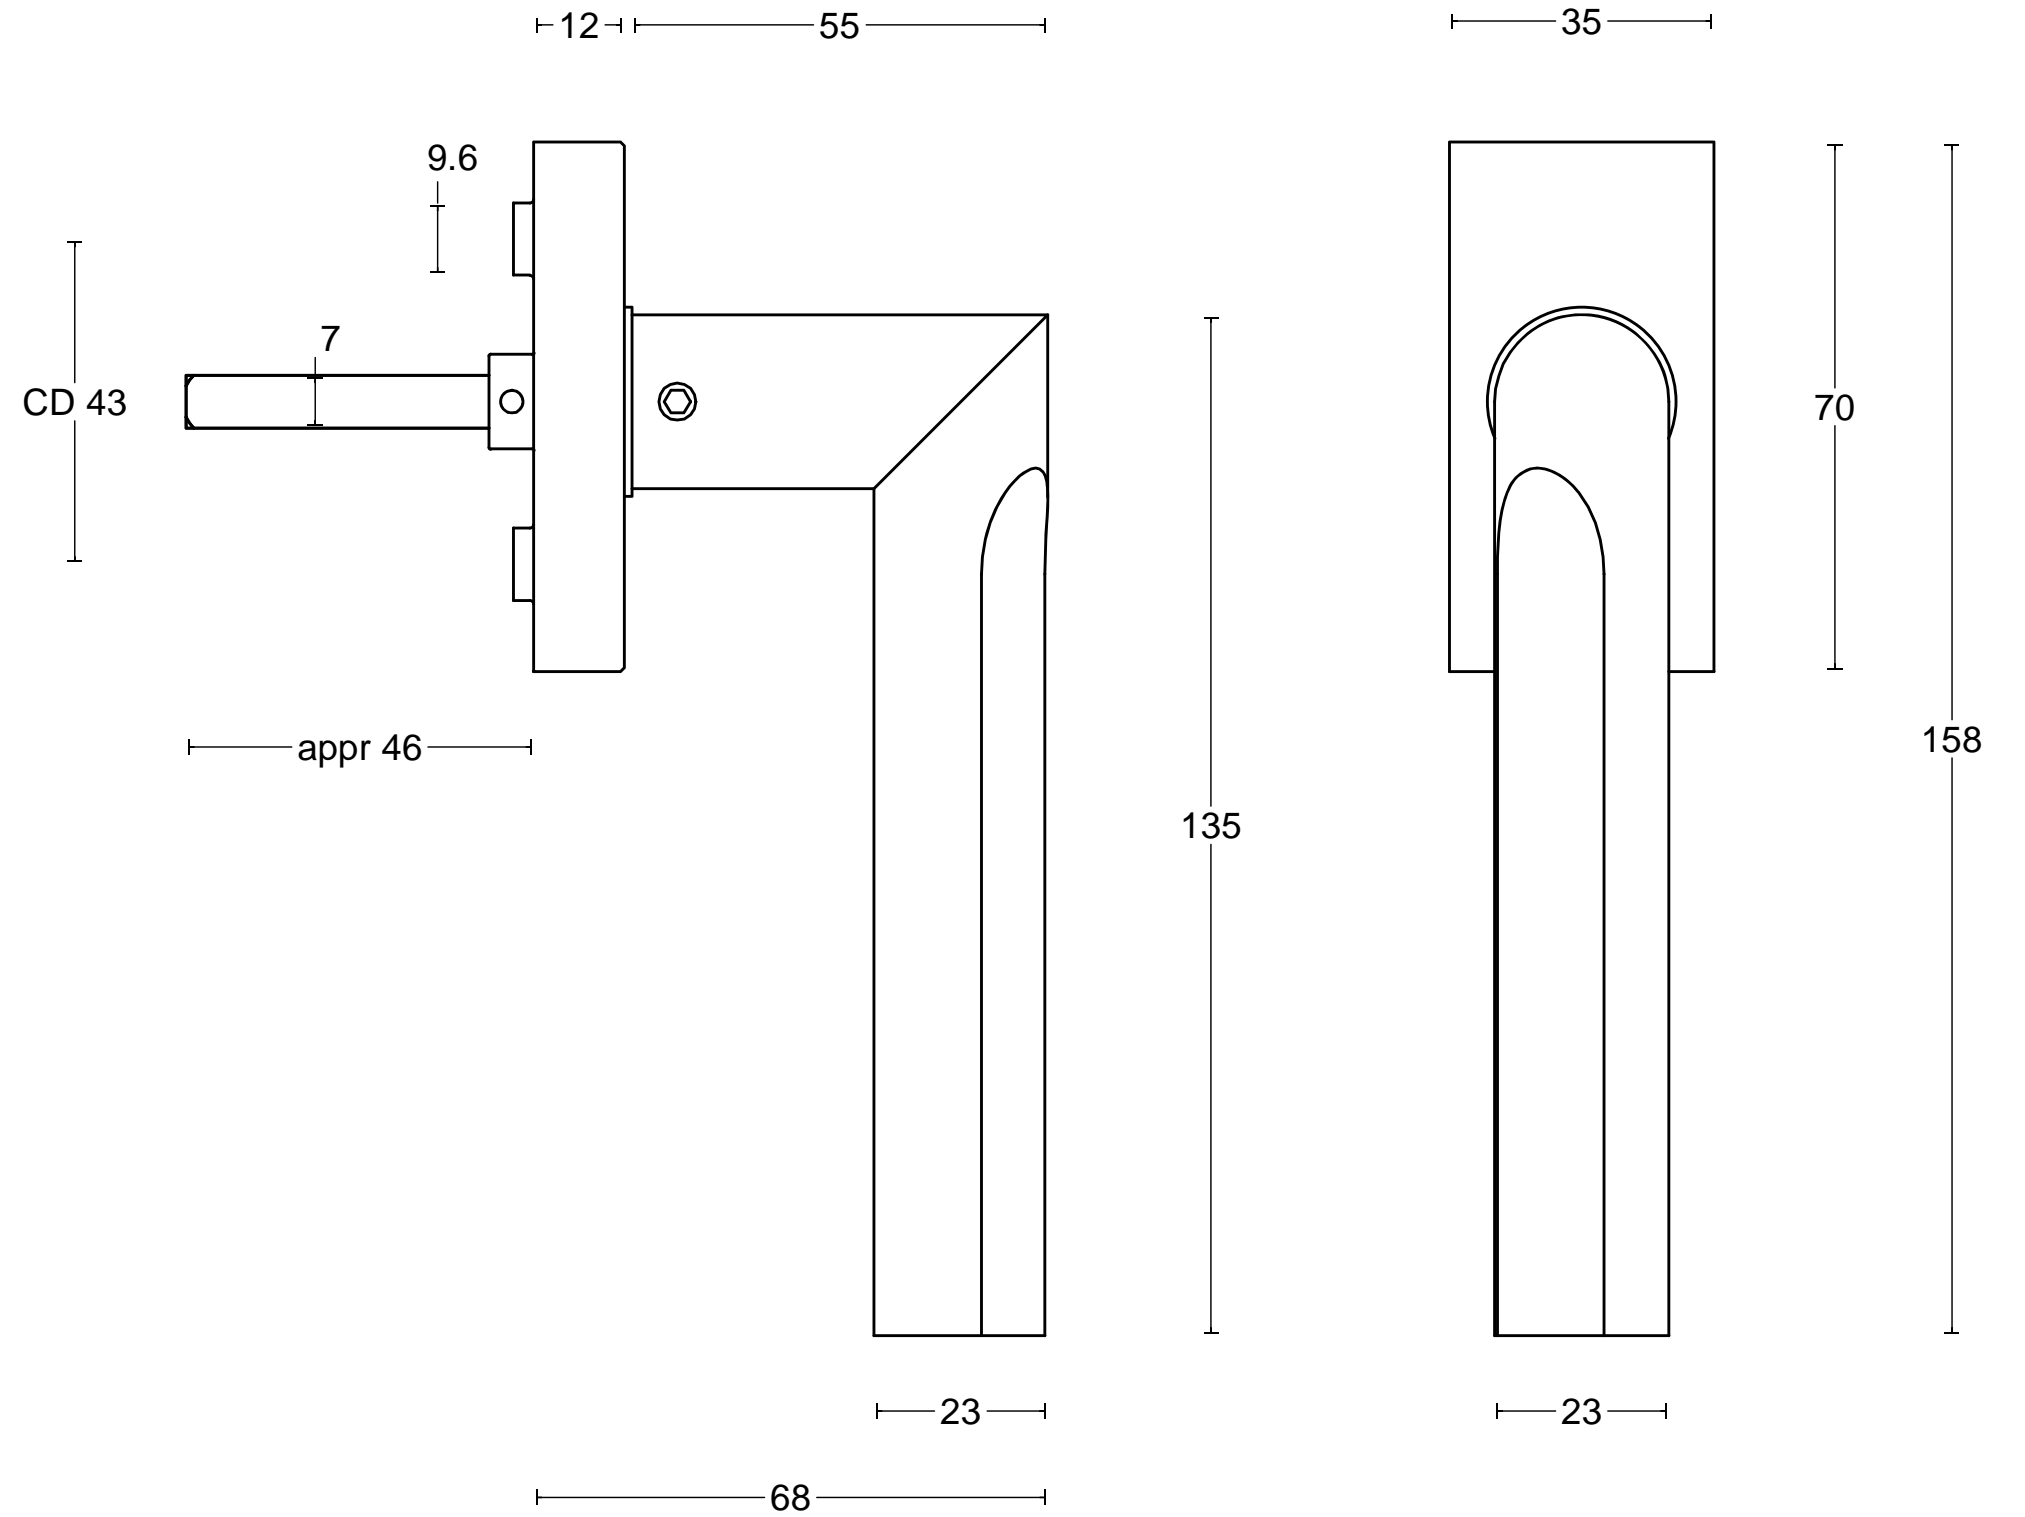

# ECLIPSE DR103-DK

non-locking tilt and turn window handle  
stainless steel

# ECLIPSE DR103-DKLOCK

locking tilt and turn  
window handle  
stainless steel

 <p>FORMANI HOLLAND B.V. EUROPALAAN 12 6199 AB MAASTRICHT-AIRPORT NL T +31 (0)43 308 90 00 INFO@FORMANI.COM WWW.FORMANI.COM</p>	Type :	ECLIPSE DR103-DKLOCK	Version:	V01
	Formani filename:	3903D023_DR103-DKLOCK_V01.dwg		Description:
	Drawn by:	Christian Brimbois		
Creation date:	30-11-2020		locking tilt and turn window handle stainless steel	
			A3	