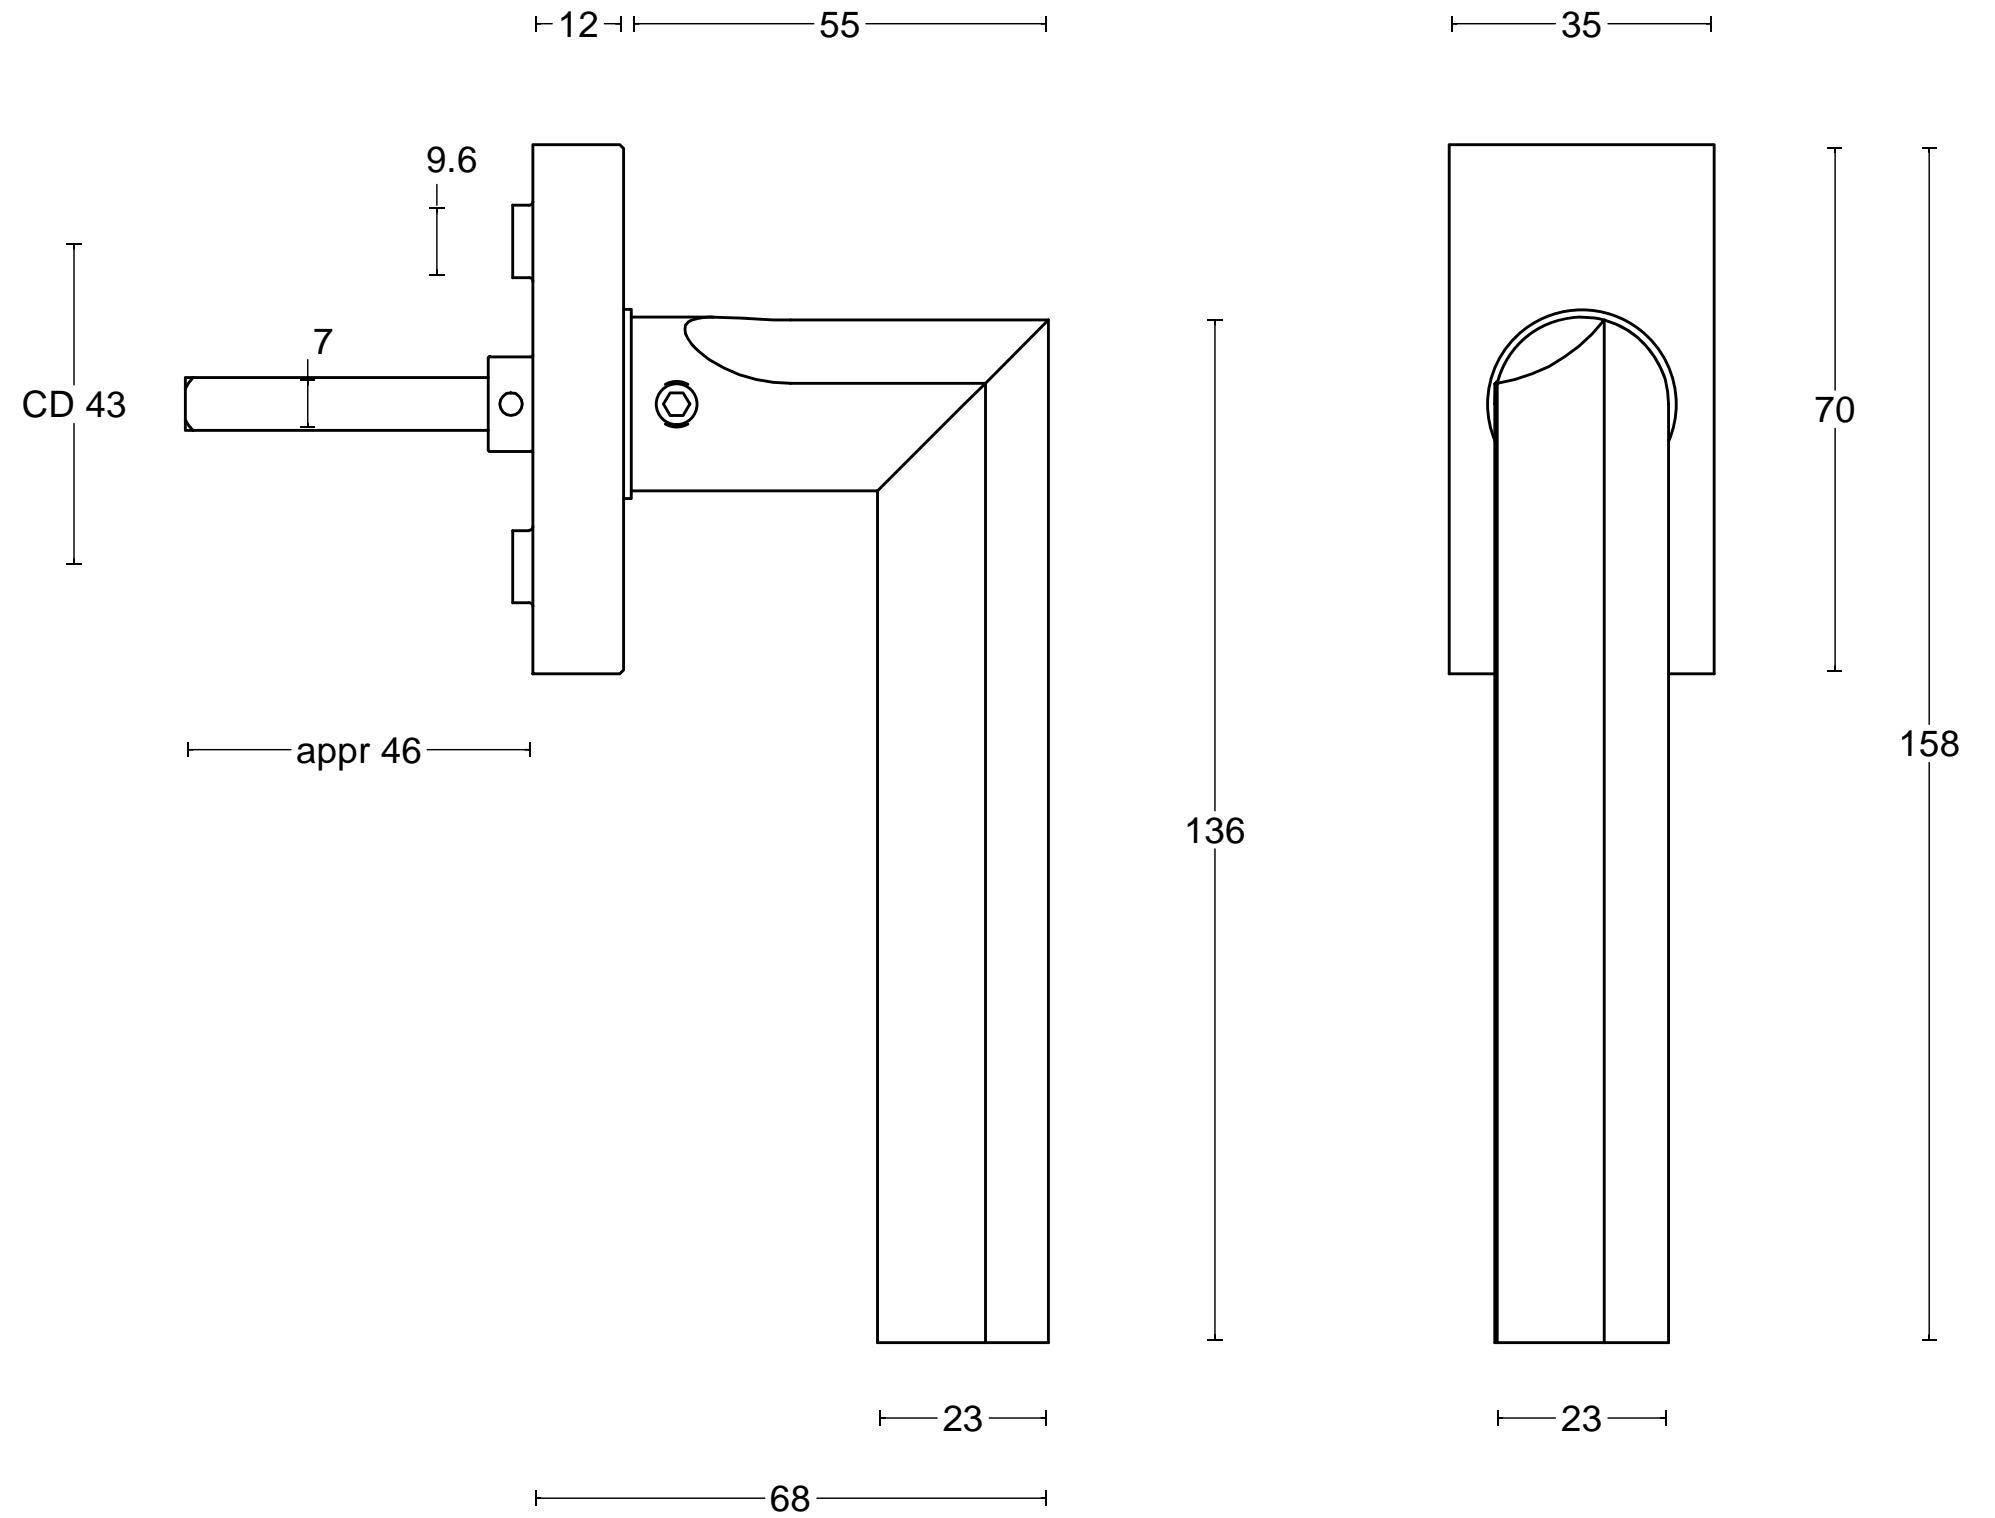

ECLIPSE DR102-DK

non-locking tilt and turn
window handle
stainless steel

 <p>FORMANI HOLLAND B.V. EUROPALAAN 12 6199 AB MAASTRICHT-AIRPORT NL T +31 (0)43 308 90 00 INFO@FORMANI.COM WWW.FORMANI.COM</p>	Type :	ECLIPSE DR102-DK	Version:	V01
	Formani filename: 3903D003_DR102-DK_V01.dwg	Description: non-locking tilt and turn window handle stainless steel	Format	A3
	Drawn by: Christian Brimbois			
Creation date: 1-12-2020				

ECLIPSE DR102-DKLOCK

locking tilt and turn
window handle
stainless steel

<p>FORMANI HOLLAND B.V. EUROPALAAN 12 6199 AB MAASTRICHT-AIRPORT NL T +31 (0)43 308 90 00 INFO@FORMANI.COM WWW.FORMANI.COM</p>	Type :	ECLIPSE DR102-DKLOCK	Version:	V01
	Formani filename:	3903D022_DR102-DKLOCK_V01.dwg		Description:
	Drawn by:	Christian Brimbois		
Creation date:	2-12-2020		locking tilt and turn window handle stainless steel	
			A3	