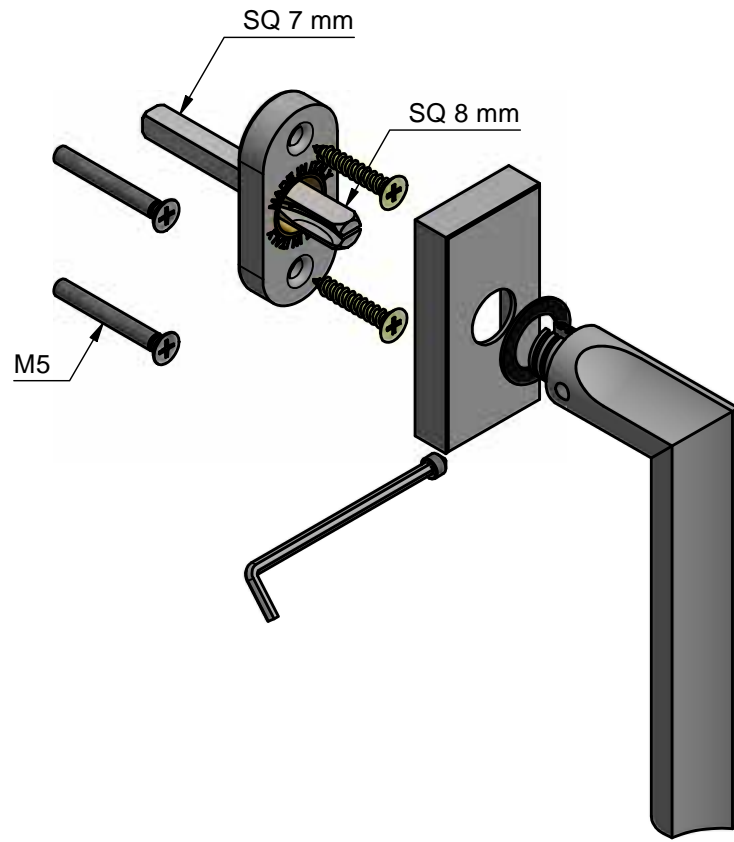

ECLIPSE DR102-DK

non-locking tilt and turn
window handle
stainless steel

 <p>FORMANI HOLLAND B.V. EUROPALAAN 12 6199 AB MAASTRICHT-AIRPORT NL T +31 (0)43 308 90 00 INFO@FORMANI.COM WWW.FORMANI.COM</p>	Type :	ECLIPSE DR102-DK	Version:	V01
	Formani filename: 3903D003_DR102-DK_V01.dwg	Description: non-locking tilt and turn window handle stainless steel	Format	A3
	Drawn by: Christian Brimbois			
Creation date: 1-12-2020				

ECLIPSE DR102-DKLOCK

locking tilt and turn
window handle
stainless steel

<p>FORMANI HOLLAND B.V. EUROPALAAN 12 6199 AB MAASTRICHT-AIRPORT NL T +31 (0)43 308 90 00 INFO@FORMANI.COM WWW.FORMANI.COM</p>	Type :	ECLIPSE DR102-DKLOCK	Version:	V01
	Formani filename:	3903D022_DR102-DKLOCK_V01.dwg		Description:
	Drawn by:	Christian Brimbois		
Creation date:	2-12-2020		locking tilt and turn window handle stainless steel	
			A3	