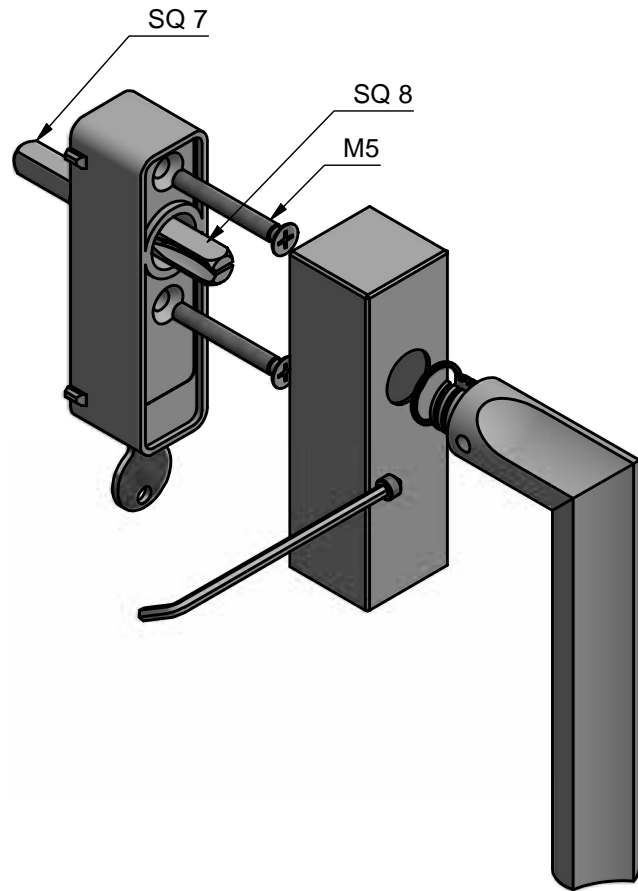

ECLIPSE DR102-DK

non-locking tilt and turn
window handle
stainless steel

 <p>FORMANI HOLLAND B.V. EUROPALAAN 12 6199 AB MAASTRICHT-AIRPORT NL T +31 (0)43 308 90 00 INFO@FORMANI.COM WWW.FORMANI.COM</p>	Type :	ECLIPSE DR102-DK	Version:	V01
	Formani filename: 3903D003_DR102-DK_V01.dwg	Description: non-locking tilt and turn window handle stainless steel	Format	A3
	Drawn by: Christian Brimbois			
Creation date: 1-12-2020				

ECLIPSE DR102-DKLOCK

locking tilt and turn
window handle
stainless steel

<p>FORMANI HOLLAND B.V. EUROPALAAN 12 6199 AB MAASTRICHT-AIRPORT NL T +31 (0)43 308 90 00 INFO@FORMANI.COM WWW.FORMANI.COM</p>	Type :	ECLIPSE DR102-DKLOCK	Version:	V01
	Formani filename:	3903D022_DR102-DKLOCK_V01.dwg		Description:
	Drawn by:	Christian Brimbois		
Creation date:	2-12-2020		locking tilt and turn window handle stainless steel	
			A3	