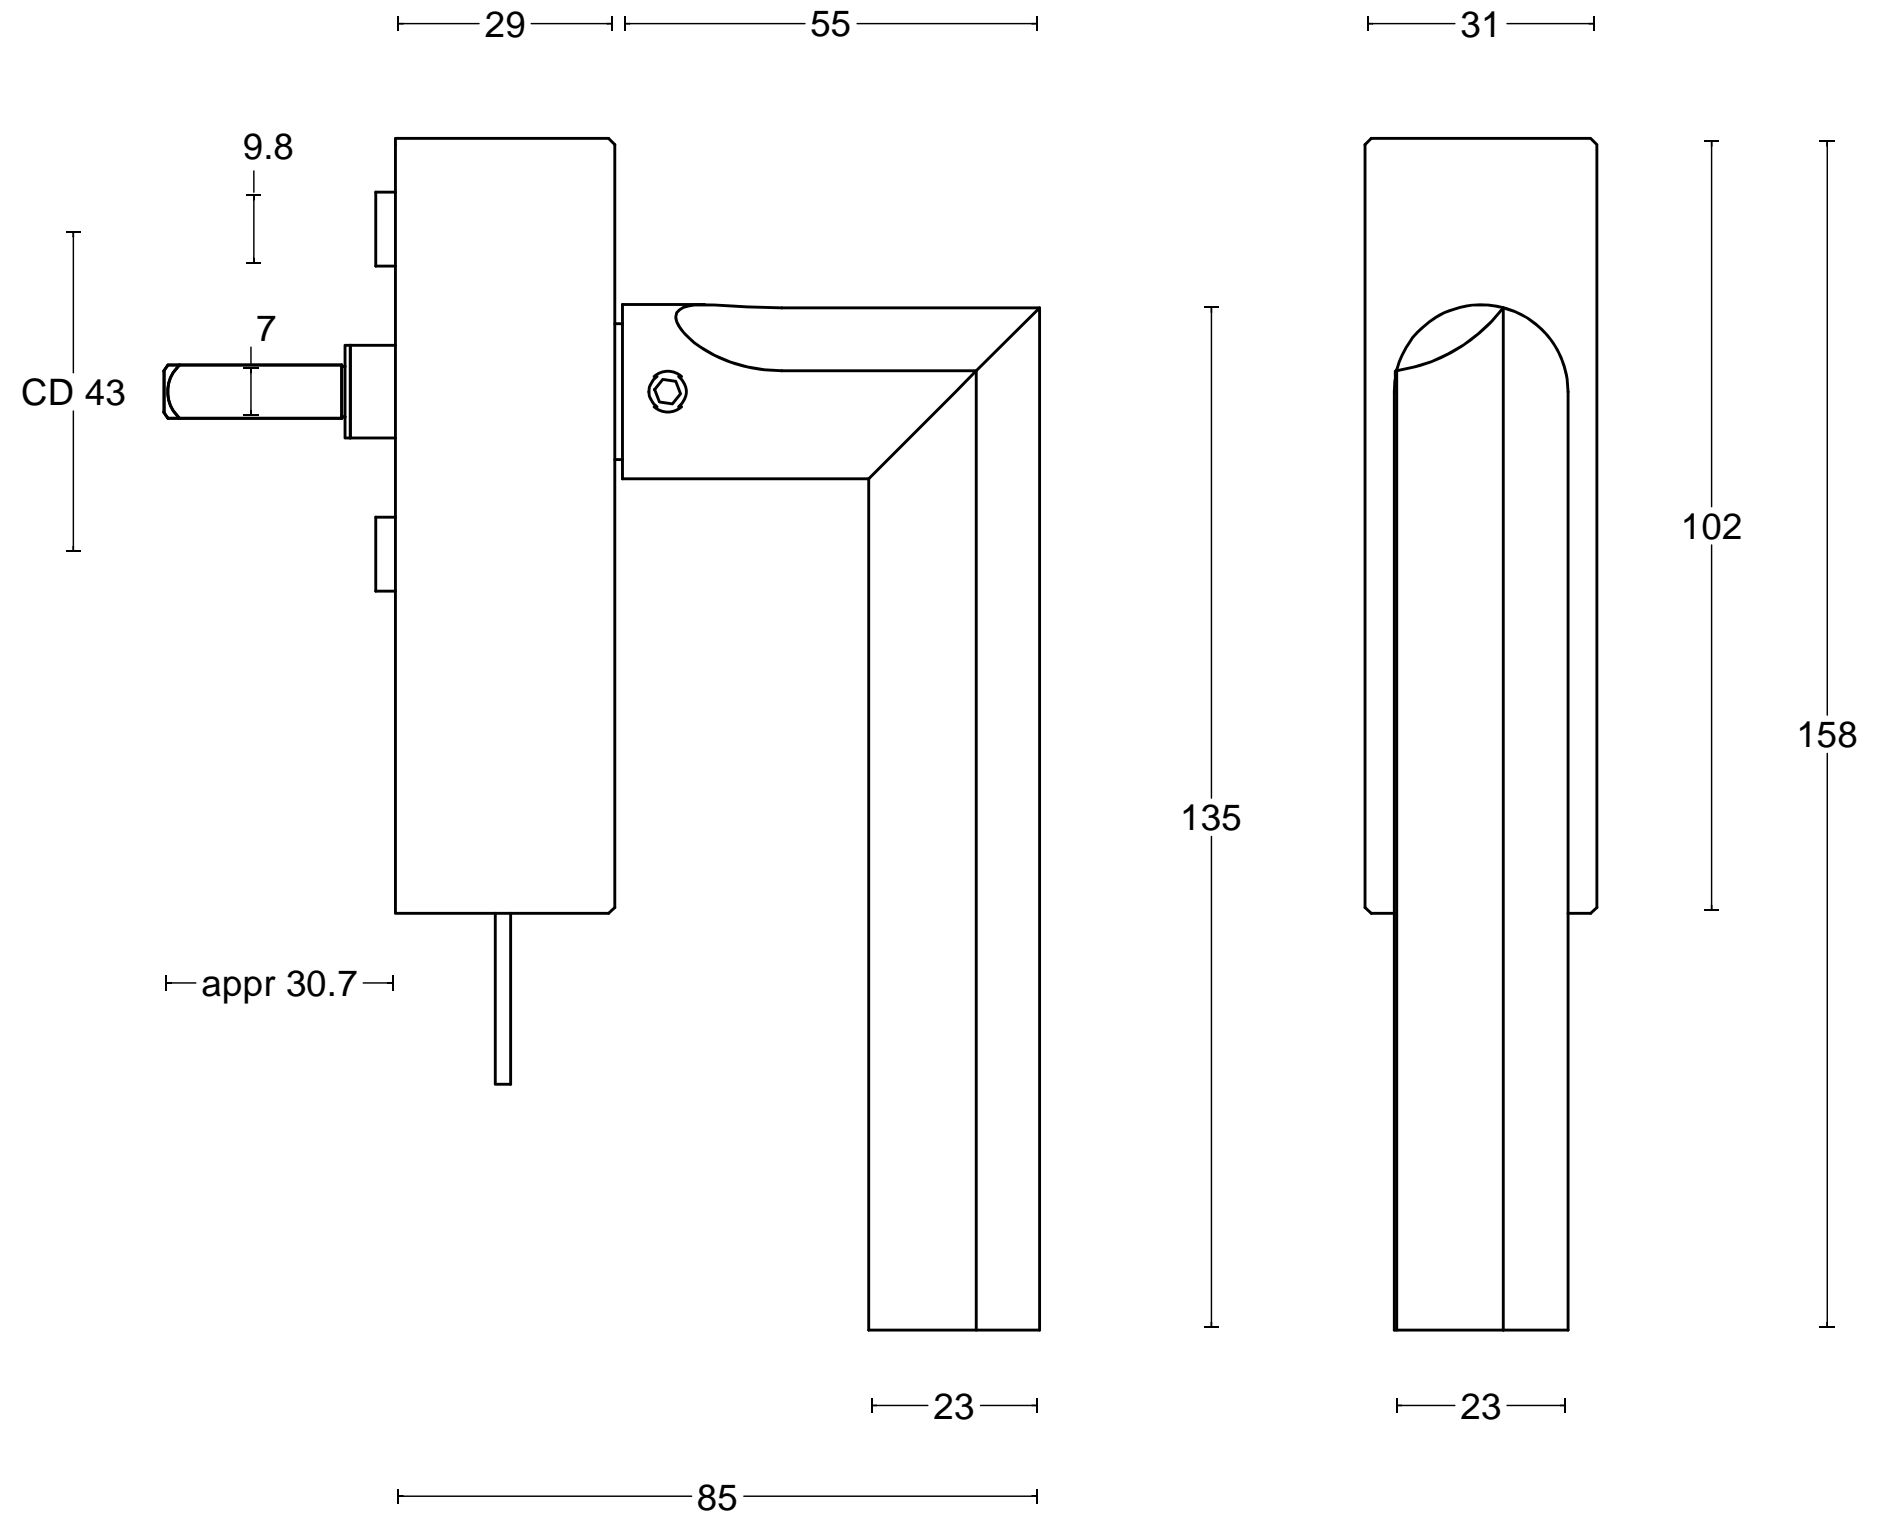

ECLIPSE DR102-DK

non-locking tilt and turn
window handle
stainless steel

 <p>FORMANI HOLLAND B.V. EUROPALAAN 12 6199 AB MAASTRICHT-AIRPORT NL T +31 (0)43 308 90 00 INFO@FORMANI.COM WWW.FORMANI.COM</p>	Type :	ECLIPSE DR102-DK	Version:	V01
	Formani filename: 3903D003_DR102-DK_V01.dwg	Description: non-locking tilt and turn window handle stainless steel	Format	A3
	Drawn by: Christian Brimbois			
Creation date: 1-12-2020				

ECLIPSE DR102-DKLOCK

locking tilt and turn
window handle
stainless steel

<p>FORMANI HOLLAND B.V. EUROPALAAN 12 6199 AB MAASTRICHT-AIRPORT NL T +31 (0)43 308 90 00 INFO@FORMANI.COM WWW.FORMANI.COM</p>	Type :	ECLIPSE DR102-DKLOCK	Version:	V01
	Formani filename:	3903D022_DR102-DKLOCK_V01.dwg		Description:
	Drawn by:	Christian Brimbois		
Creation date:	2-12-2020		locking tilt and turn window handle stainless steel	
			A3	