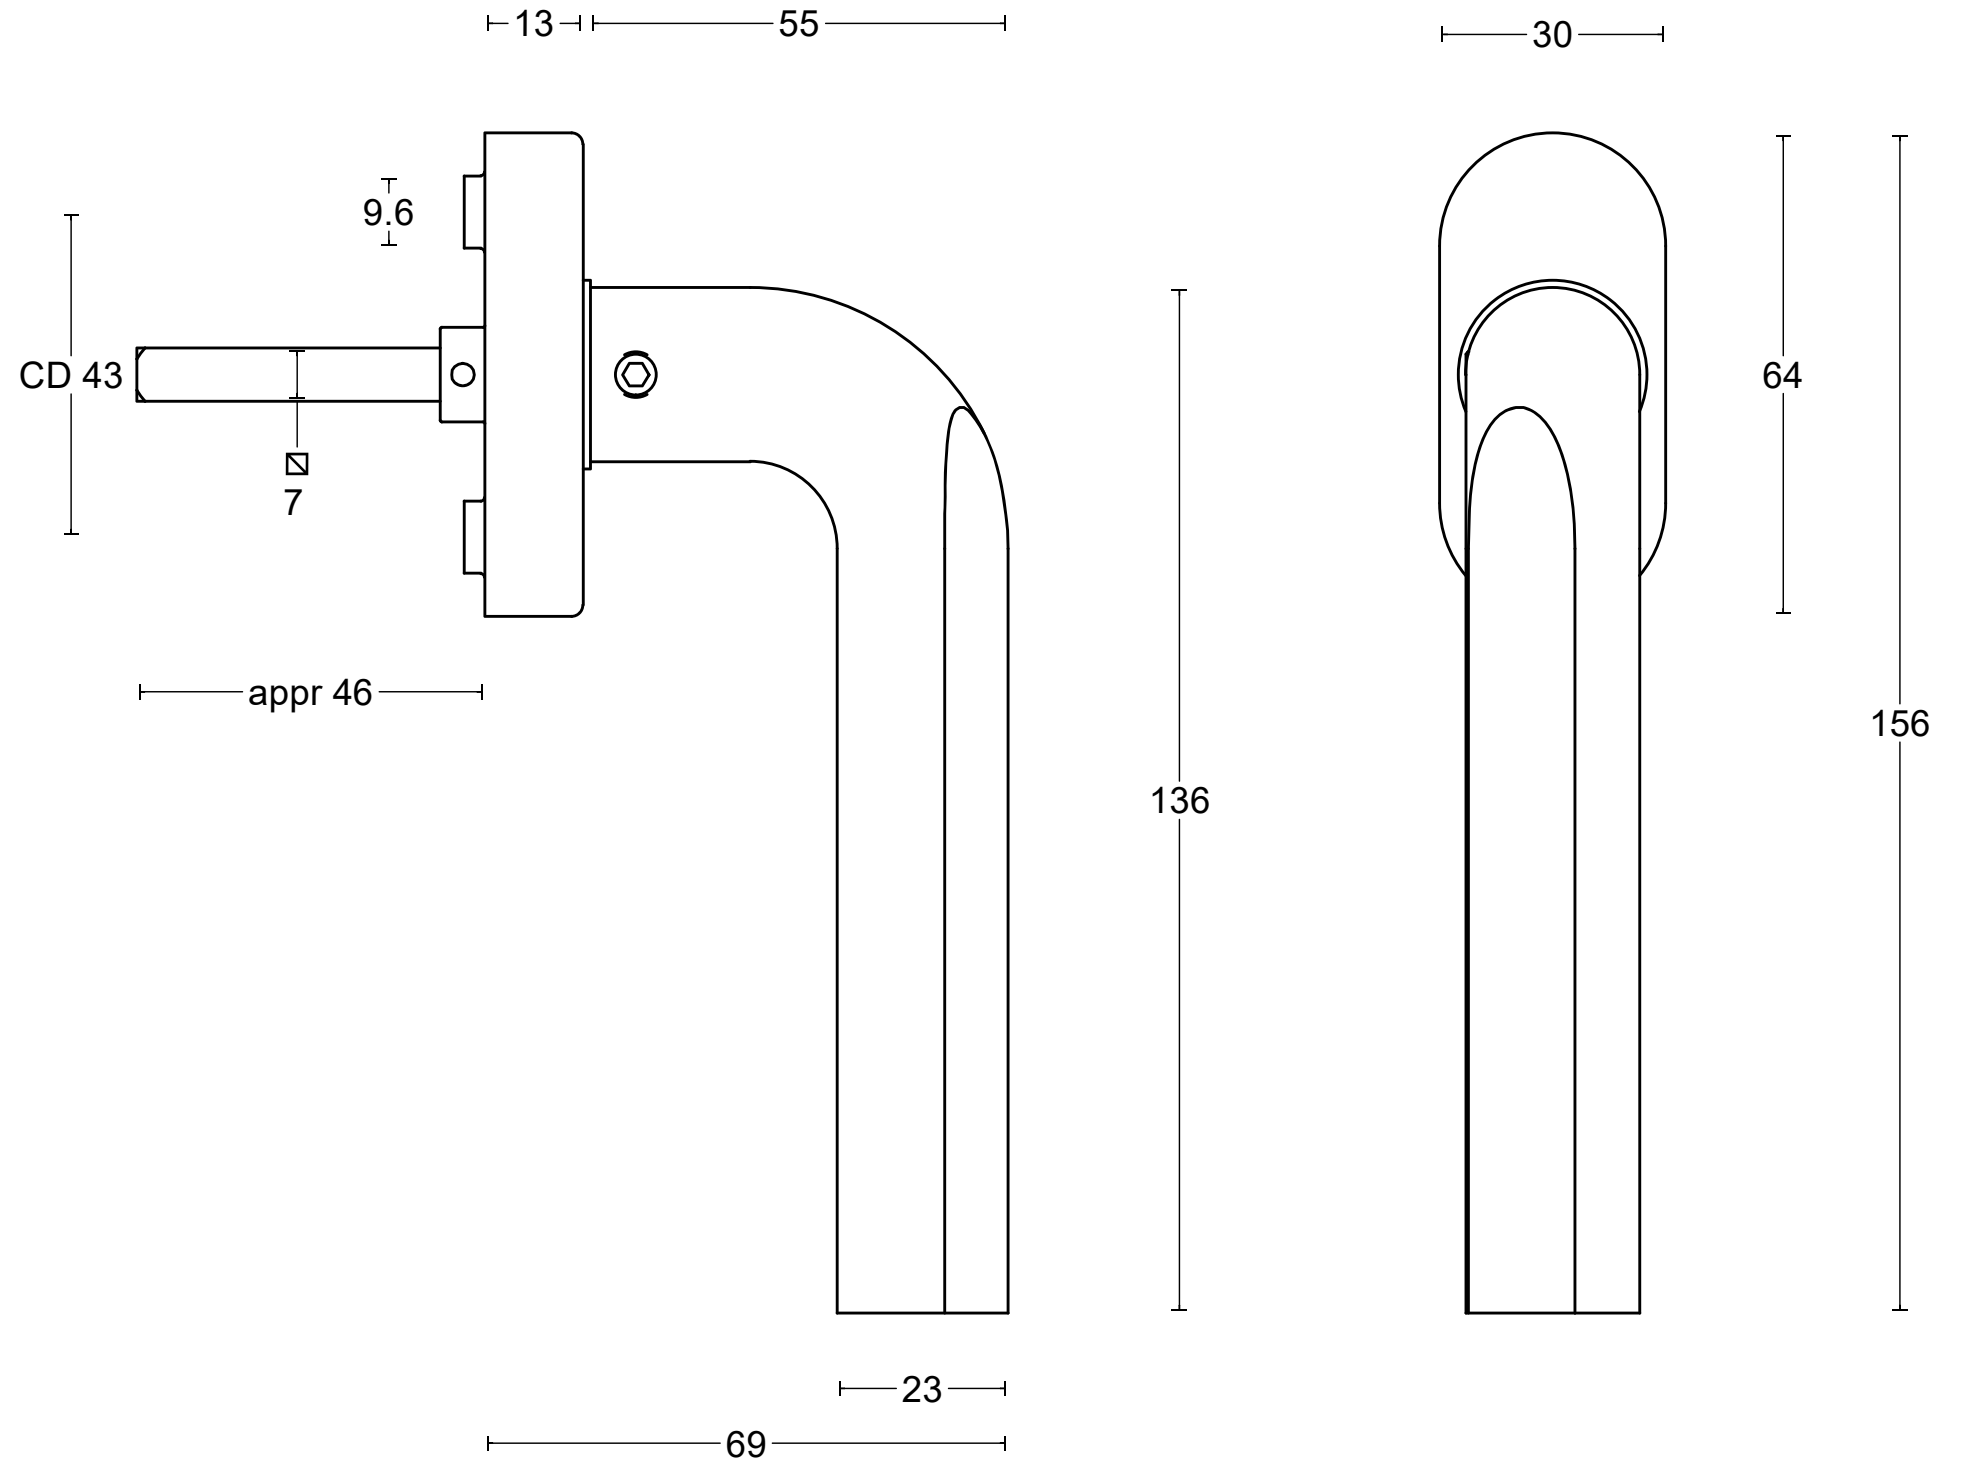

# ECLIPSE DR101-DK-O

non-locking tilt and turn  
window handle  
stainless steel

# ECLIPSE DR101-DKLOCK-O

locking tilt and turn  
window handle  
stainless steel