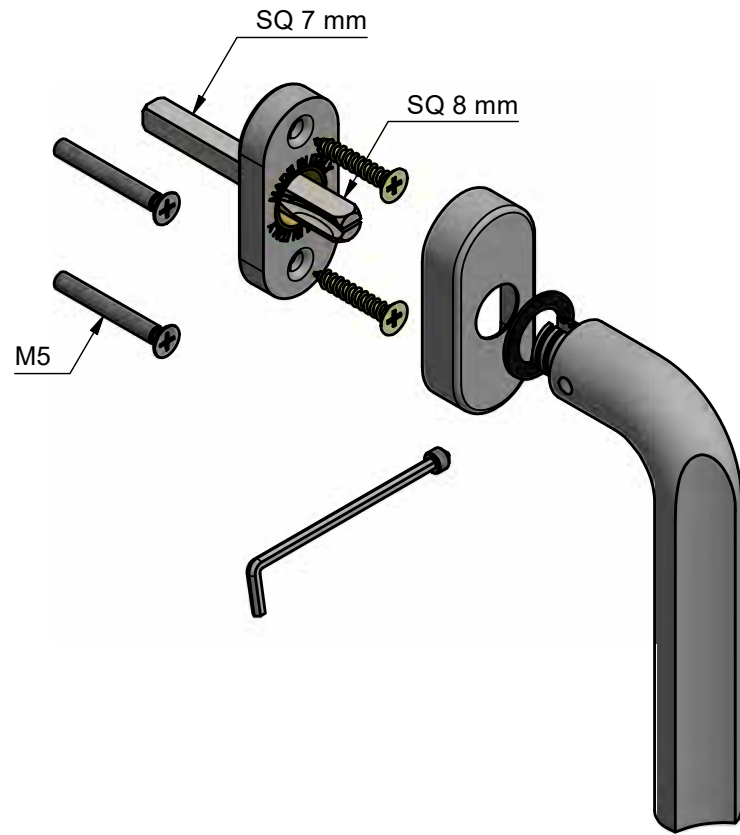

# ECLIPSE DR101-DK-O

non-locking tilt and turn  
window handle  
stainless steel

# ECLIPSE DR101-DKLOCK-O

locking tilt and turn  
window handle  
stainless steel