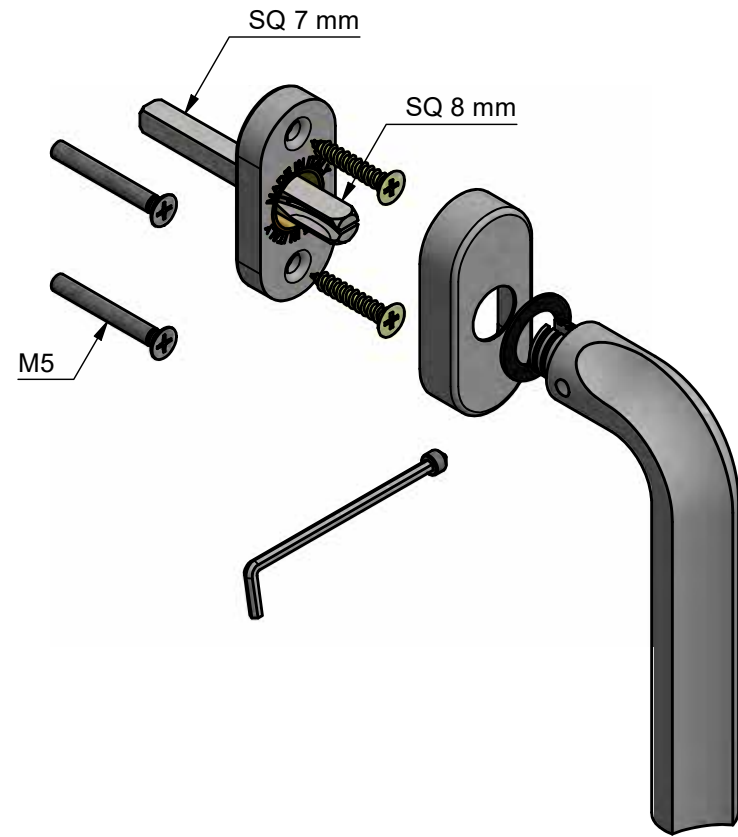

ECLIPSE DR100-DK-O

non-locking tilt and turn
window handle
stainless steel

TWO TEASE
ARCHITECTURAL HARDWARE
www.twotease.com.au info@twotease.com.au

FORMANI®

FORMANI HOLLAND B.V.
EUROPALAAN 12
6199 AB MAASTRICHT-AIRPORT NL
T +31 (0)43 308 90 00
INFO@FORMANI.COM
WWW.FORMANI.COM

Type :
ECLIPSE DR100-DK-O

Version:
V01

Formani filename: 3903D001_DR100-DKO_V01.dwg

Drawn by: Christian Brimbois

Creation date: 1-12-2020

Description:
**non-locking tilt and turn
window handle
stainless steel**

Format
A3