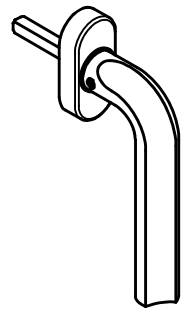

ECLIPSE DR100-DK-O

non-locking tilt and turn
window handle
stainless steel

TWO TEASE
ARCHITECTURAL HARDWARE
www.twotease.com.au info@twotease.com.au

FORMANI®

FORMANI HOLLAND B.V.
EUROPALAAN 12
6199 AB MAASTRICHT-AIRPORT NL
T +31 (0)43 308 90 00
INFO@FORMANI.COM
WWW.FORMANI.COM

Type :
ECLIPSE DR100-DK-O

Version:
V01

Formani filename: 3903D001_DR100-DKO_V01.dwg

Drawn by: Christian Brimbois

Creation date: 1-12-2020

Description:
**non-locking tilt and turn
window handle
stainless steel**

Format
A3

ECLIPSE DR100-DKLOCK-O

locking tilt and turn
window handle
stainless steel