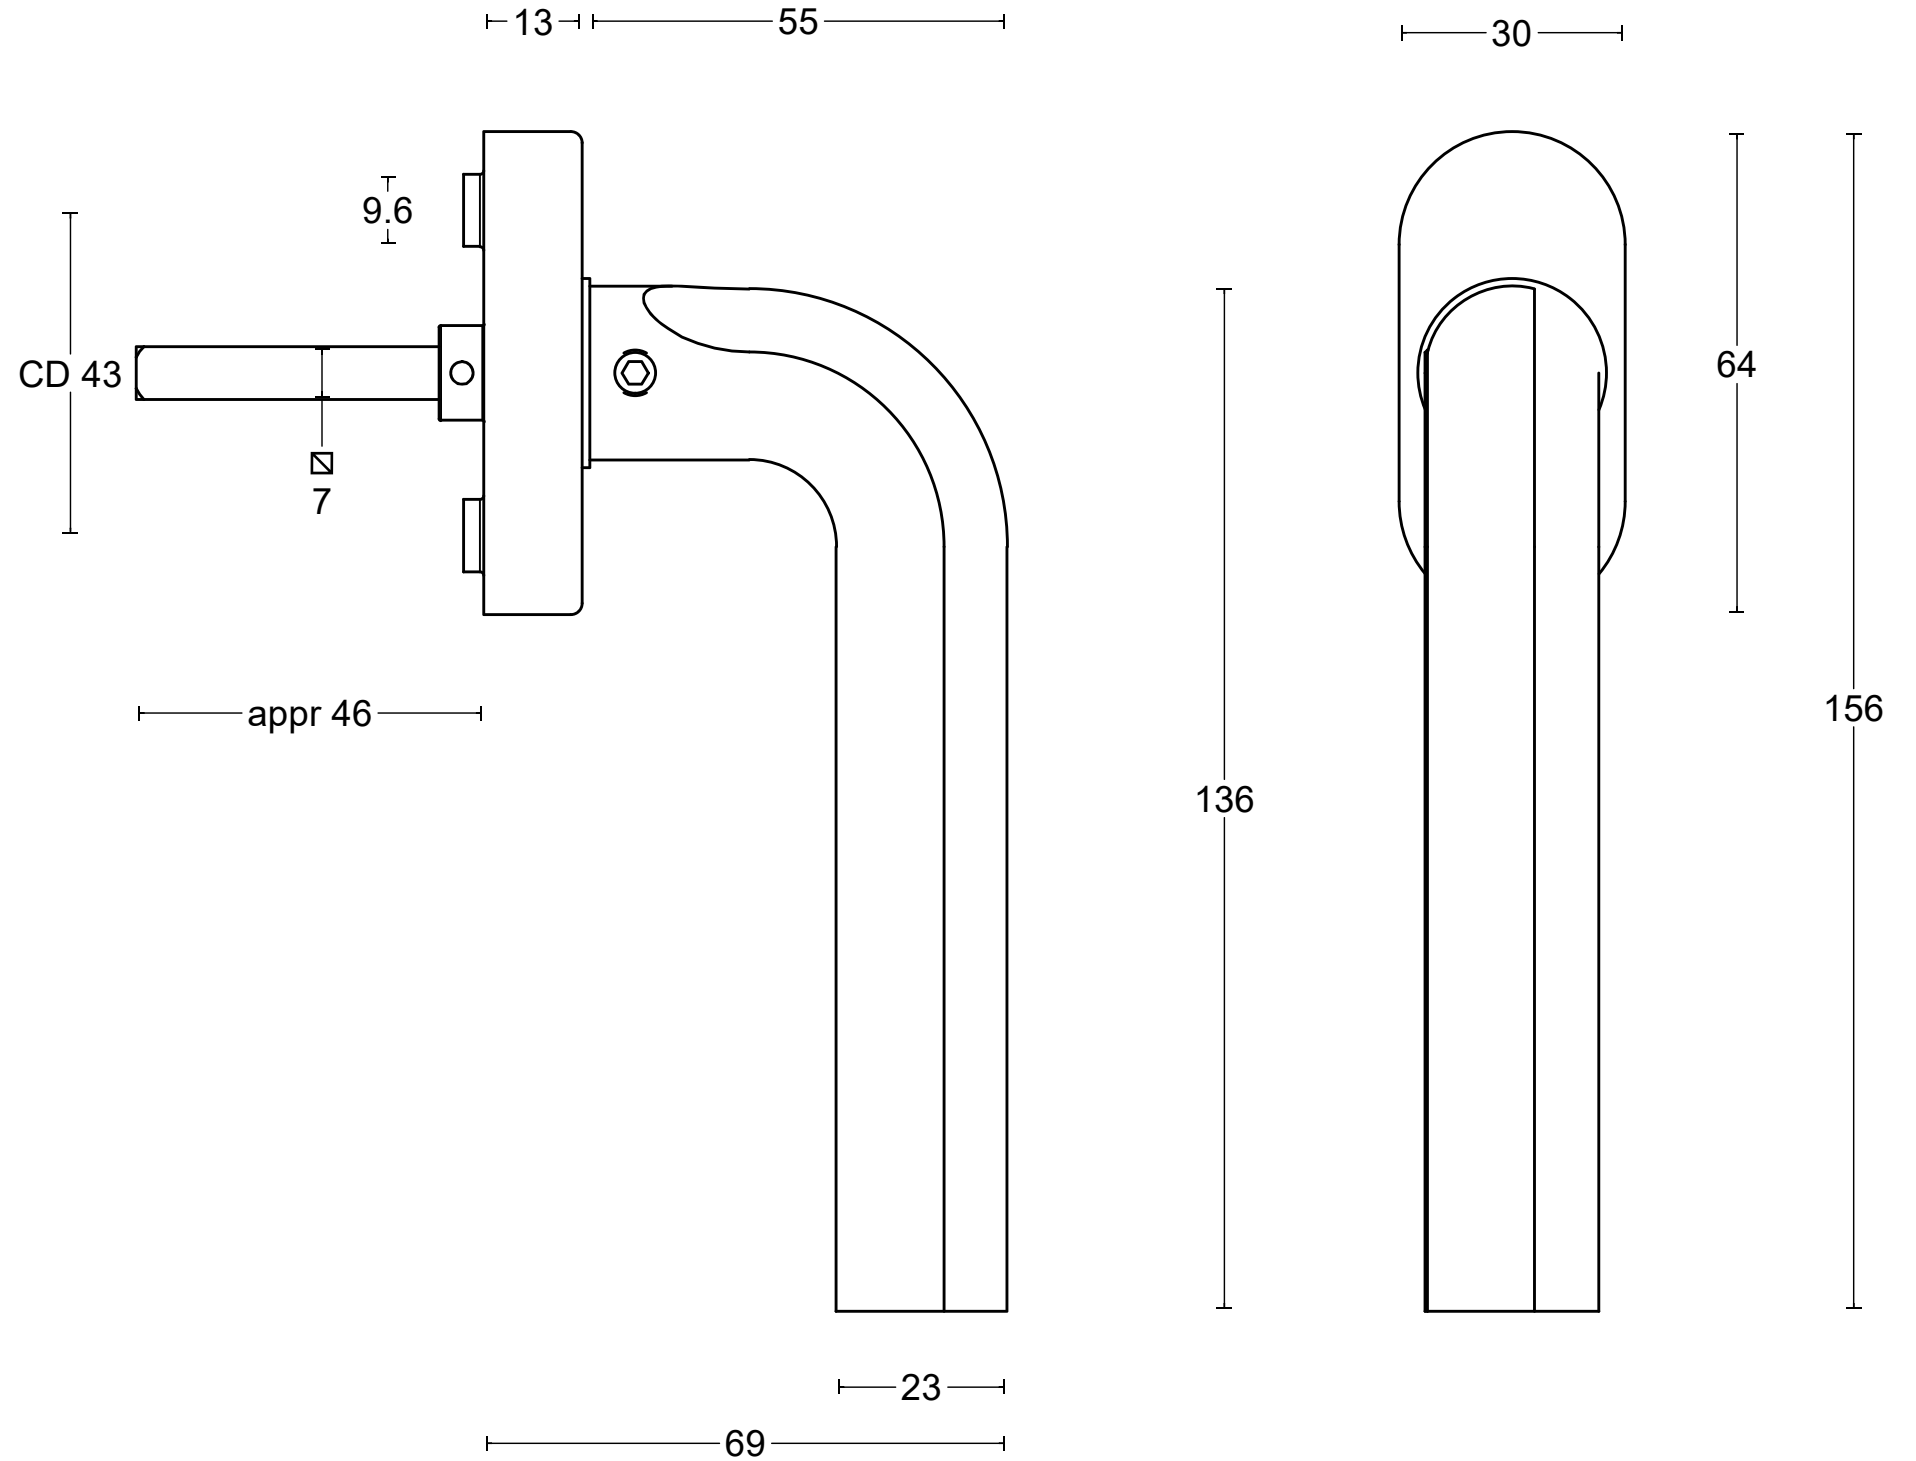

ECLIPSE DR100-DK-O

non-locking tilt and turn
window handle
stainless steel

TWO TEASE
ARCHITECTURAL HARDWARE
www.twotease.com.au info@twotease.com.au

FORMANI®

FORMANI HOLLAND B.V.
EUROPALAAN 12
6199 AB MAASTRICHT-AIRPORT NL
T +31 (0)43 308 90 00
INFO@FORMANI.COM
WWW.FORMANI.COM

Type :
ECLIPSE DR100-DK-O

Version:
V01

Formani filename: 3903D001_DR100-DKO_V01.dwg

Drawn by: Christian Brimbois

Creation date: 1-12-2020

Description:
**non-locking tilt and turn
window handle
stainless steel**

Format
A3