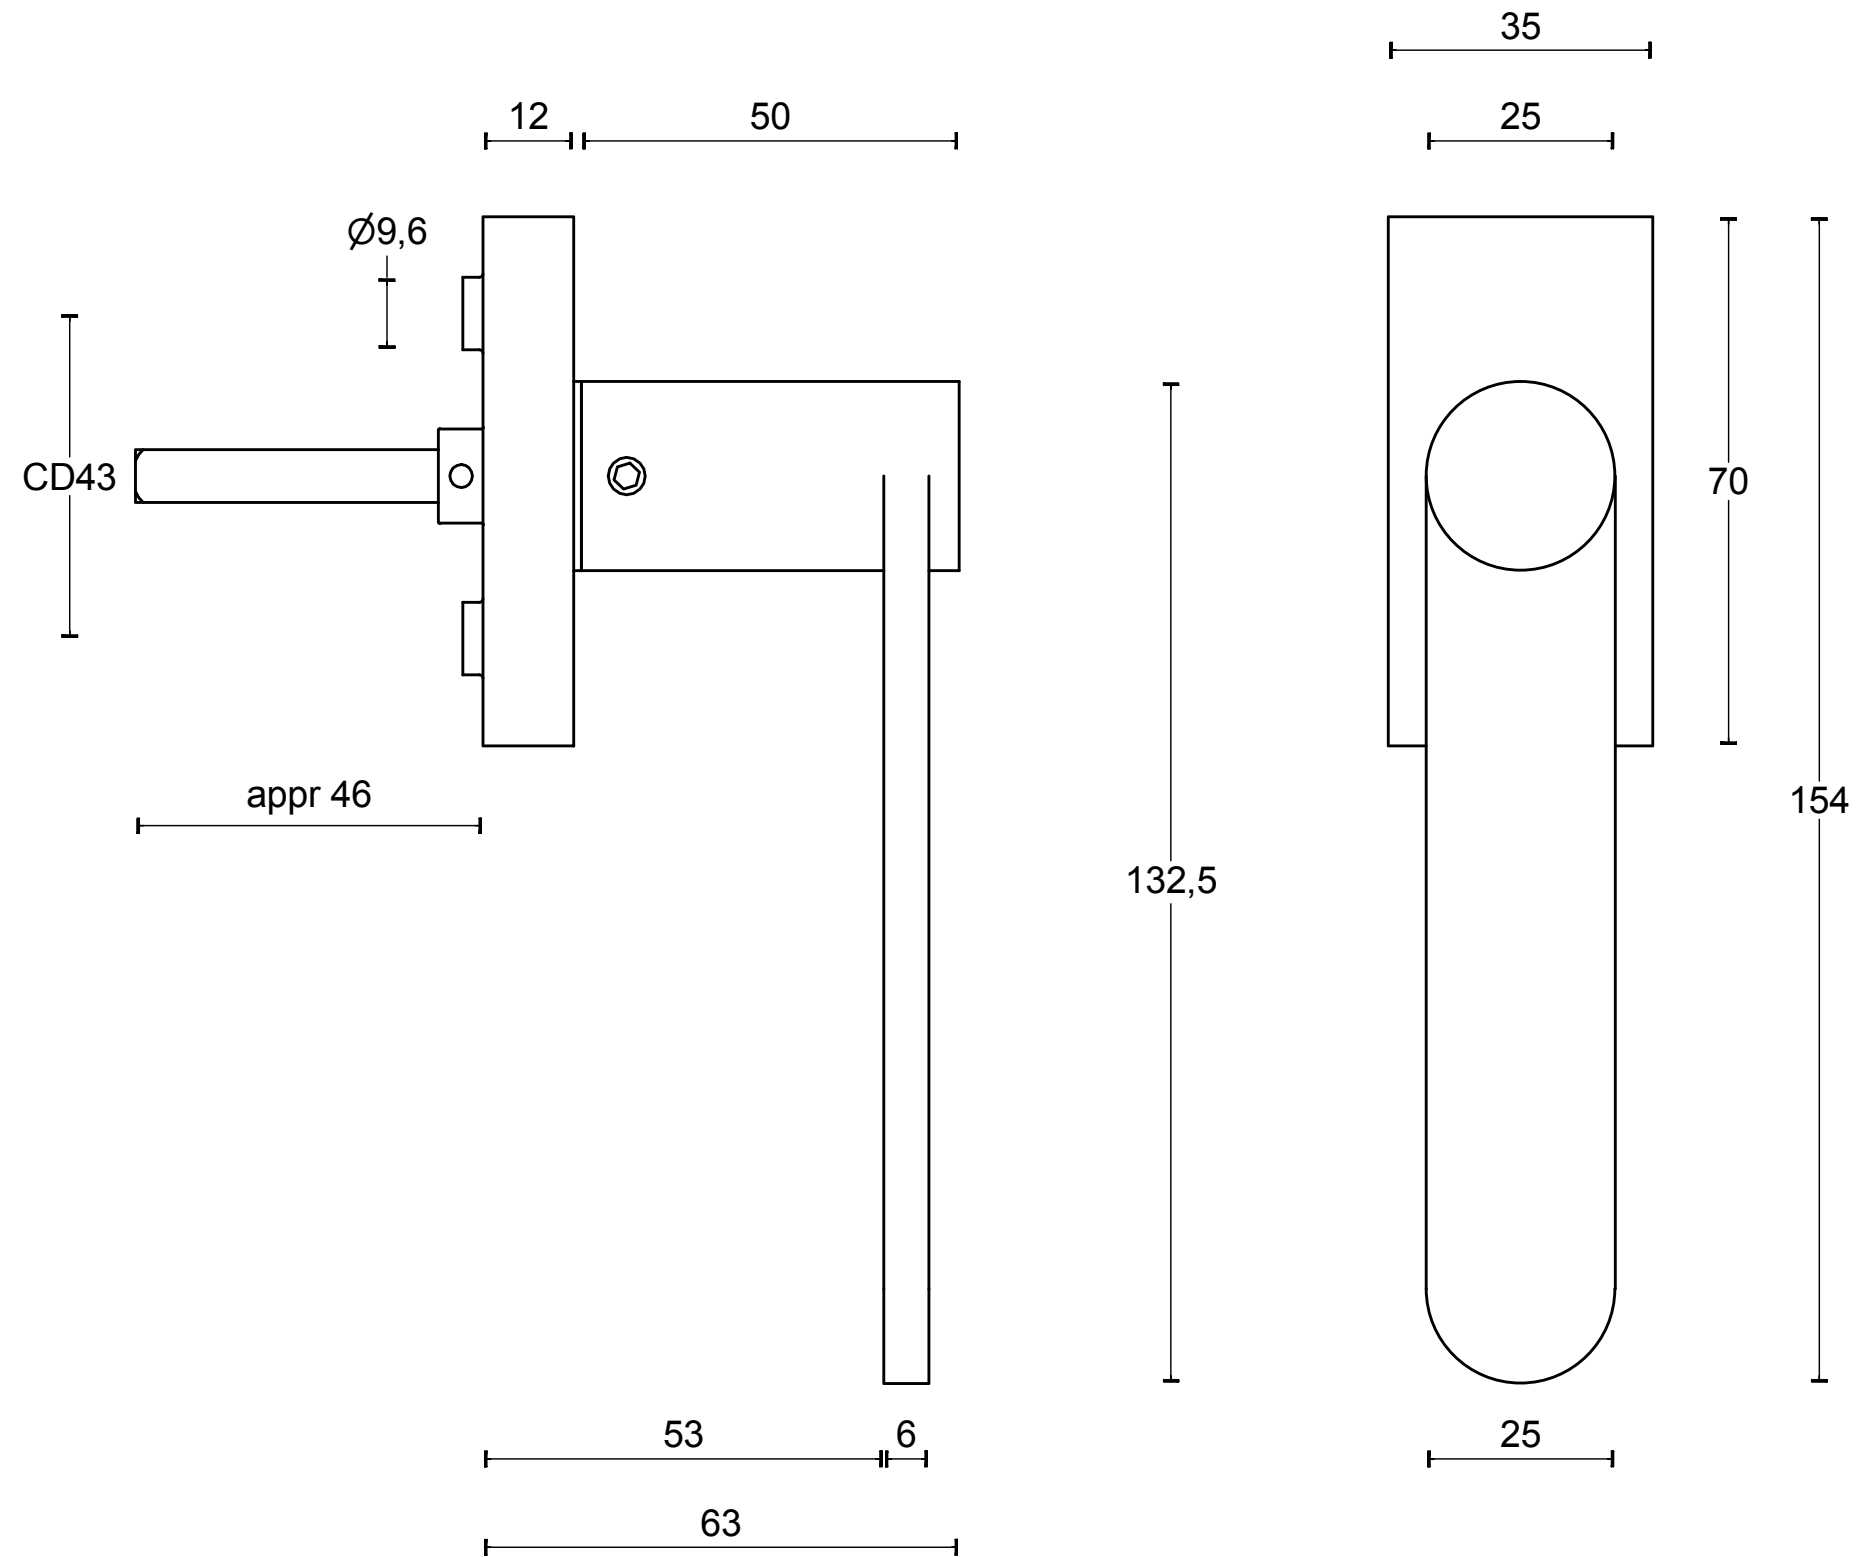

TENSE BB103-DK

non-locking tilt and turn
window handle
stainless steel

FORMANI®		Part number:	
		Description: TENSE BB103-DK	
Doc no.: 3303D004 TENSE BB103-DK V01.dwg	Drawn by: Christian Brimbois	Creation date: 8-1-2016	Format: A3
Distributed by Two Tease Architectural Hardware info@twotease.com.au www.twotease.com.au			

TENSE BB103-DKLOCK

locking tilt and turn
window handle
stainless steel

FORMANI®		Part number:	
		Description: TENSE BB103-DKLOCK	
Doc no.: 3303D023 TENSE BB103-DKLOCK V01.dwg	Drawn by: Christian Brimbois	Creation date: 8-1-2016	Format: A3
Distributed by Two Tease Architectural Hardware info@twotease.com.au www.twotease.com.au			