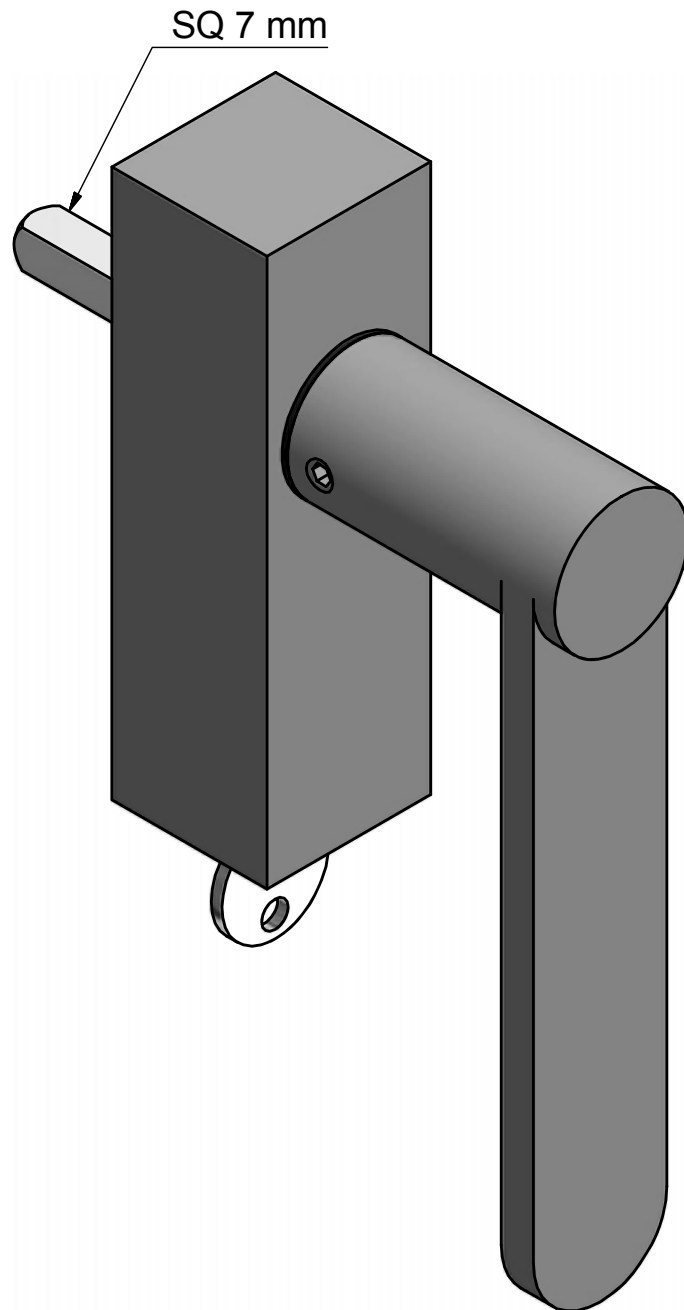

TENSE BB103-DK

non-locking tilt and turn
window handle
stainless steel

FORMANI®		Part number:	
		Description: TENSE BB103-DK	
Doc no.: 3303D004 TENSE BB103-DK V01.dwg	Drawn by: Christian Brimbois	Creation date: 8-1-2016	Format: A3
Distributed by Two Tease Architectural Hardware info@twotease.com.au www.twotease.com.au			

TENSE BB103-DKLOCK

locking tilt and turn
window handle
stainless steel

FORMANI®		Part number:	
		Description: TENSE BB103-DKLOCK	
Doc no.: 3303D023 TENSE BB103-DKLOCK V01.dwg	Drawn by: Christian Brimbois	Creation date: 8-1-2016	Format: A3
Distributed by Two Tease Architectural Hardware info@twotease.com.au www.twotease.com.au			