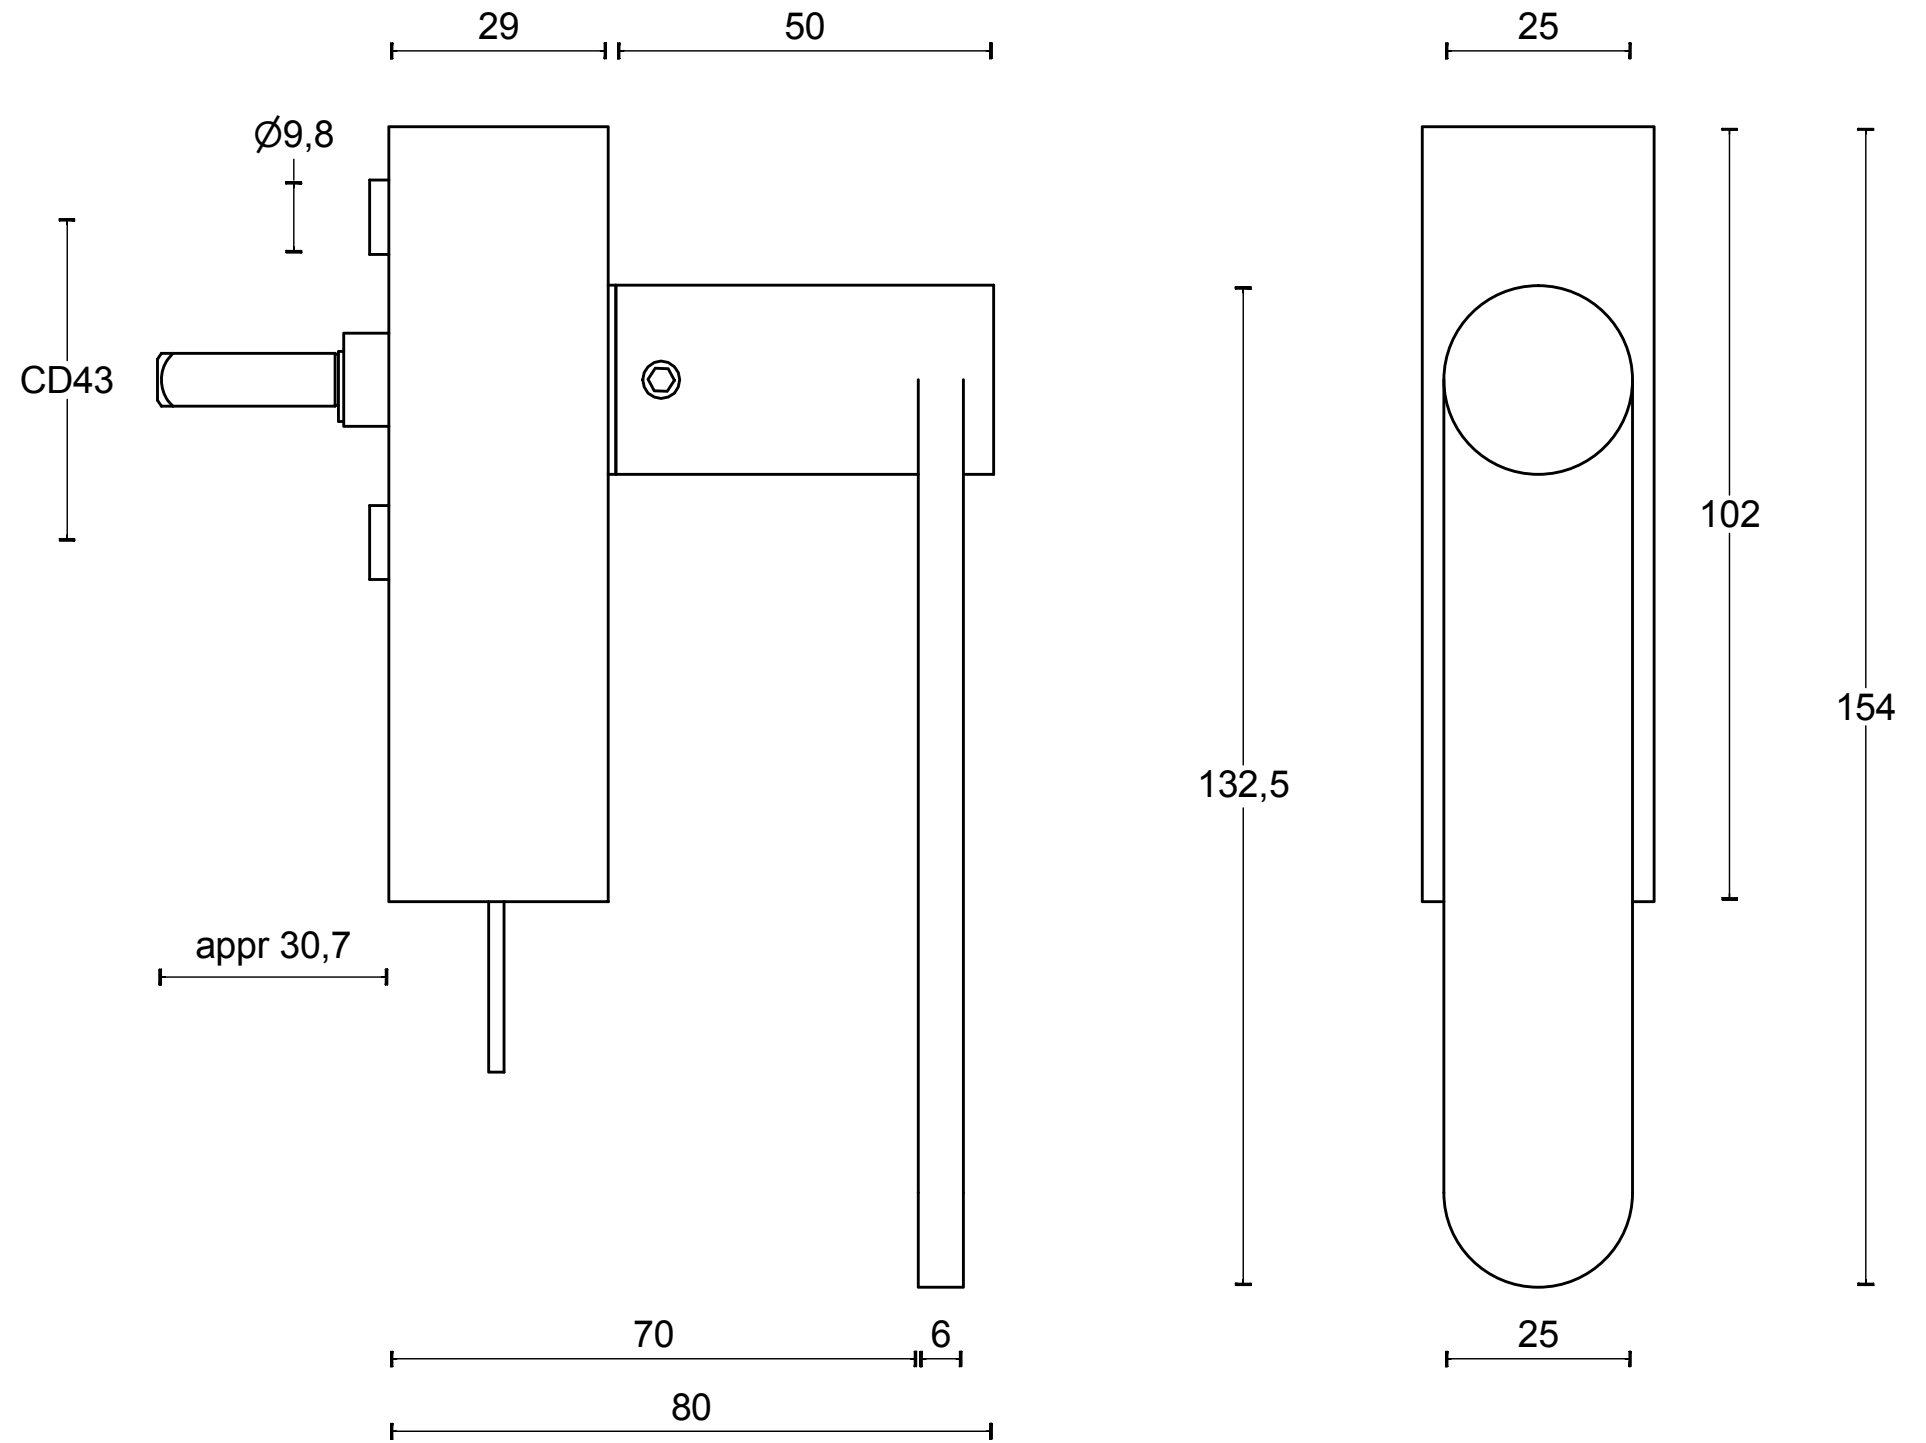

TENSE BB103-DK

non-locking tilt and turn
window handle
stainless steel

FORMANI®		Part number:	
		Description: TENSE BB103-DK	
Doc no.: 3303D004 TENSE BB103-DK V01.dwg	Drawn by: Christian Brimbois	Creation date: 8-1-2016	Format: A3
Distributed by Two Tease Architectural Hardware info@twotease.com.au www.twotease.com.au			

TENSE BB103-DKLOCK

locking tilt and turn
window handle
stainless steel

FORMANI®		Part number:	
		Description: TENSE BB103-DKLOCK	
Doc no.: 3303D023 TENSE BB103-DKLOCK V01.dwg	Drawn by: Christian Brimbois	Creation date: 8-1-2016	Format: A3
Distributed by Two Tease Architectural Hardware info@twotease.com.au www.twotease.com.au			