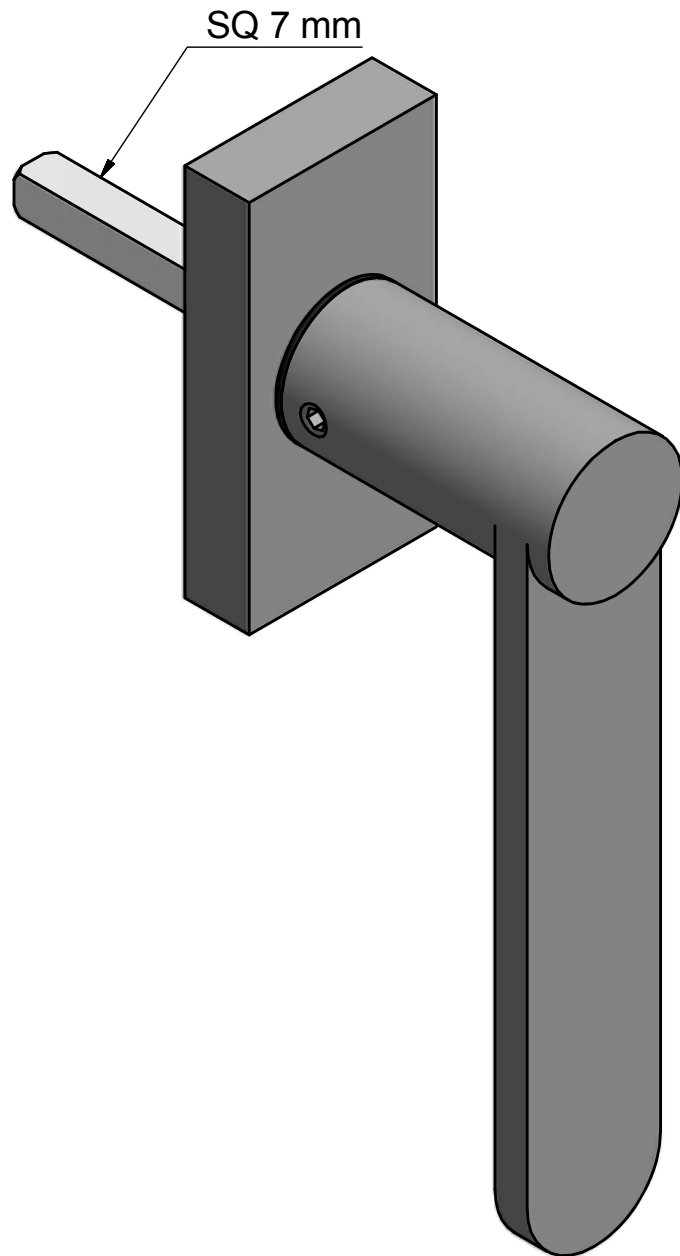

TENSE BB103-DK

non-locking tilt and turn
window handle
stainless steel

FORMANI®		Part number:	
		Description: TENSE BB103-DK	
Doc no.: 3303D004 TENSE BB103-DK V01.dwg	Drawn by: Christian Brimbois	Creation date: 8-1-2016	Format: A3
Distributed by Two Tease Architectural Hardware info@twotease.com.au www.twotease.com.au			

TENSE BB103-DKLOCK

locking tilt and turn
window handle
stainless steel

FORMANI®		Part number:	
		Description: TENSE BB103-DKLOCK	
Doc no.: 3303D023 TENSE BB103-DKLOCK V01.dwg	Drawn by: Christian Brimbois	Creation date: 8-1-2016	Format: A3
Distributed by Two Tease Architectural Hardware info@twotease.com.au www.twotease.com.au			