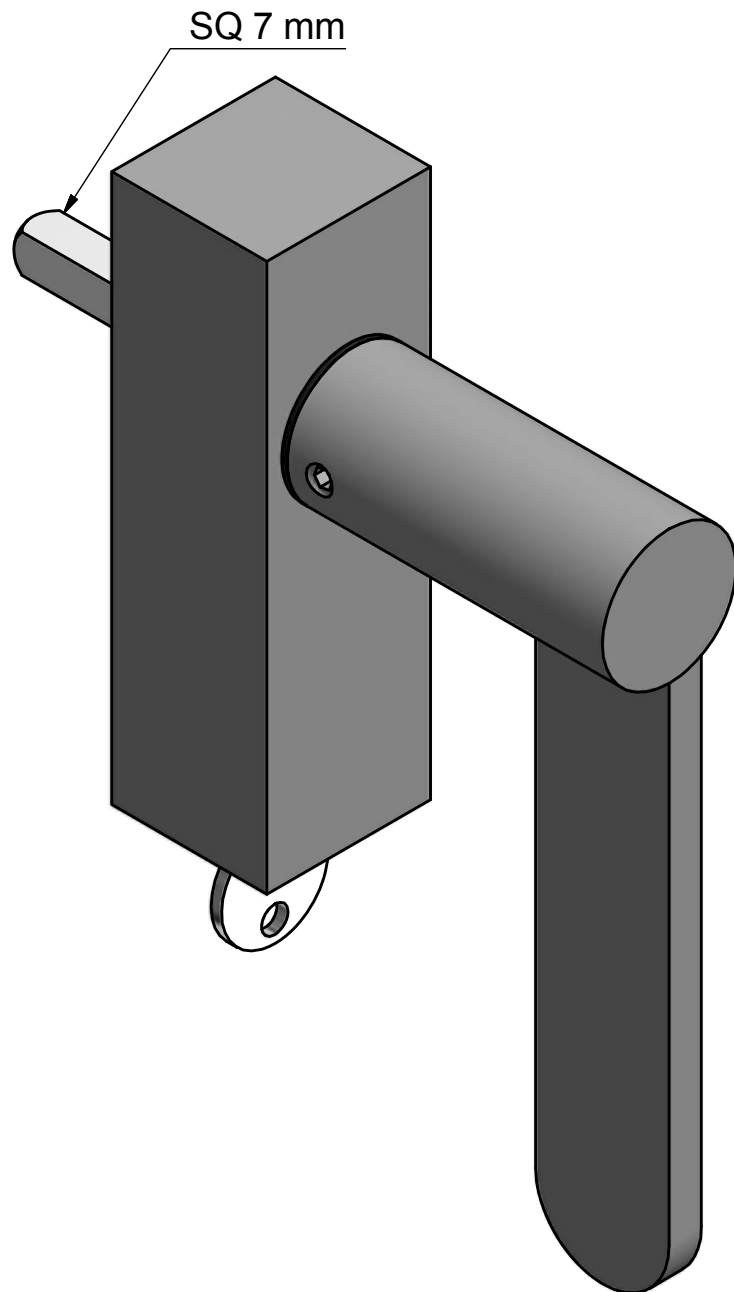

# TENSE BB102-DK

non-locking tilt and turn  
window handle  
stainless steel

<b>FORMANI®</b>		Part number:	
		Description: <b>TENSE BB102-DK</b>	
Doc no.: 3303D003 TENSE BB102-DK V01.dwg	Drawn by: Christian Brimbois	Creation date: 8-1-2016	Format: <b>A3</b>
Distributed by Two Tease Architectural Hardware   info@twotease.com.au   www.twotease.com.au			

# TENSE BB102-DKLOCK

locking tilt and turn  
window handle  
stainless steel

<b>FORMANI®</b>		Part number:	
		Description: <b>TENSE BB102-DKLOCK</b>	
Doc no.: 3303D022 TENSE BB102-DKLOCK V01.dwg	Drawn by: Christian Brimbois	Creation date: 8-1-2016	Format: <b>A3</b>
Distributed by Two Tease Architectural Hardware   info@twotease.com.au   www.twotease.com.au			