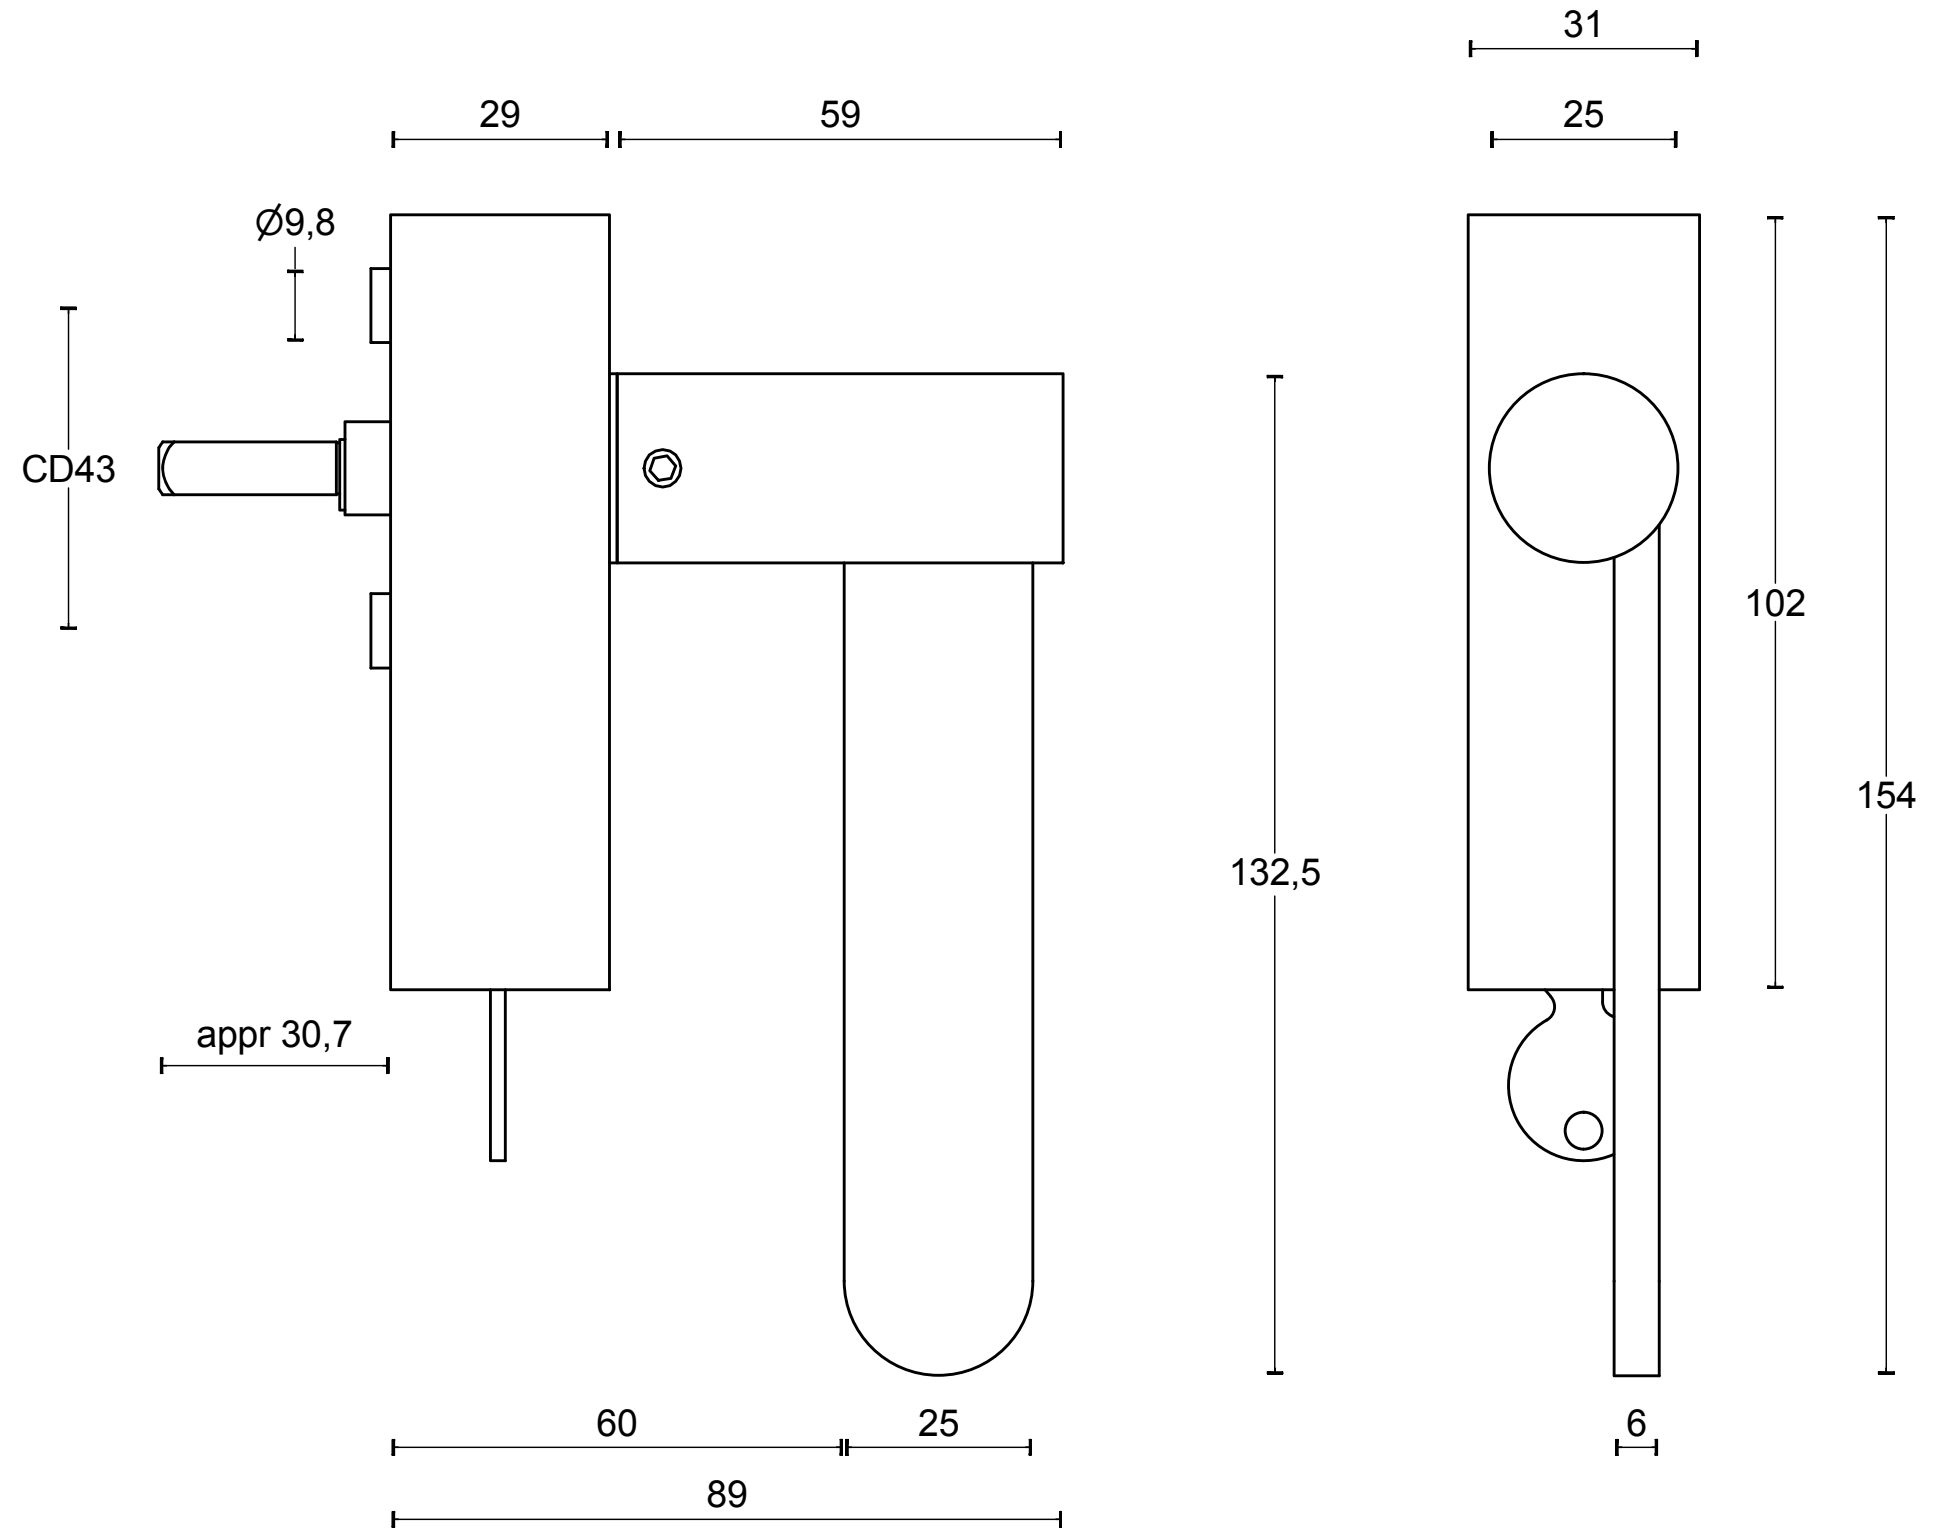

# TENSE BB102-DK

non-locking tilt and turn  
window handle  
stainless steel

<b>FORMANI®</b>		Part number:	
		Description: <b>TENSE BB102-DK</b>	
Doc no.: 3303D003 TENSE BB102-DK V01.dwg	Drawn by: Christian Brimbois	Creation date: 8-1-2016	Format: <b>A3</b>
Distributed by Two Tease Architectural Hardware   info@twotease.com.au   www.twotease.com.au			

# TENSE BB102-DKLOCK

locking tilt and turn  
window handle  
stainless steel

<b>FORMANI®</b>		Part number:	
		Description: <b>TENSE BB102-DKLOCK</b>	
Doc no.: 3303D022 TENSE BB102-DKLOCK V01.dwg	Drawn by: Christian Brimbois	Creation date: 8-1-2016	Format: <b>A3</b>
Distributed by Two Tease Architectural Hardware   info@twotease.com.au   www.twotease.com.au			