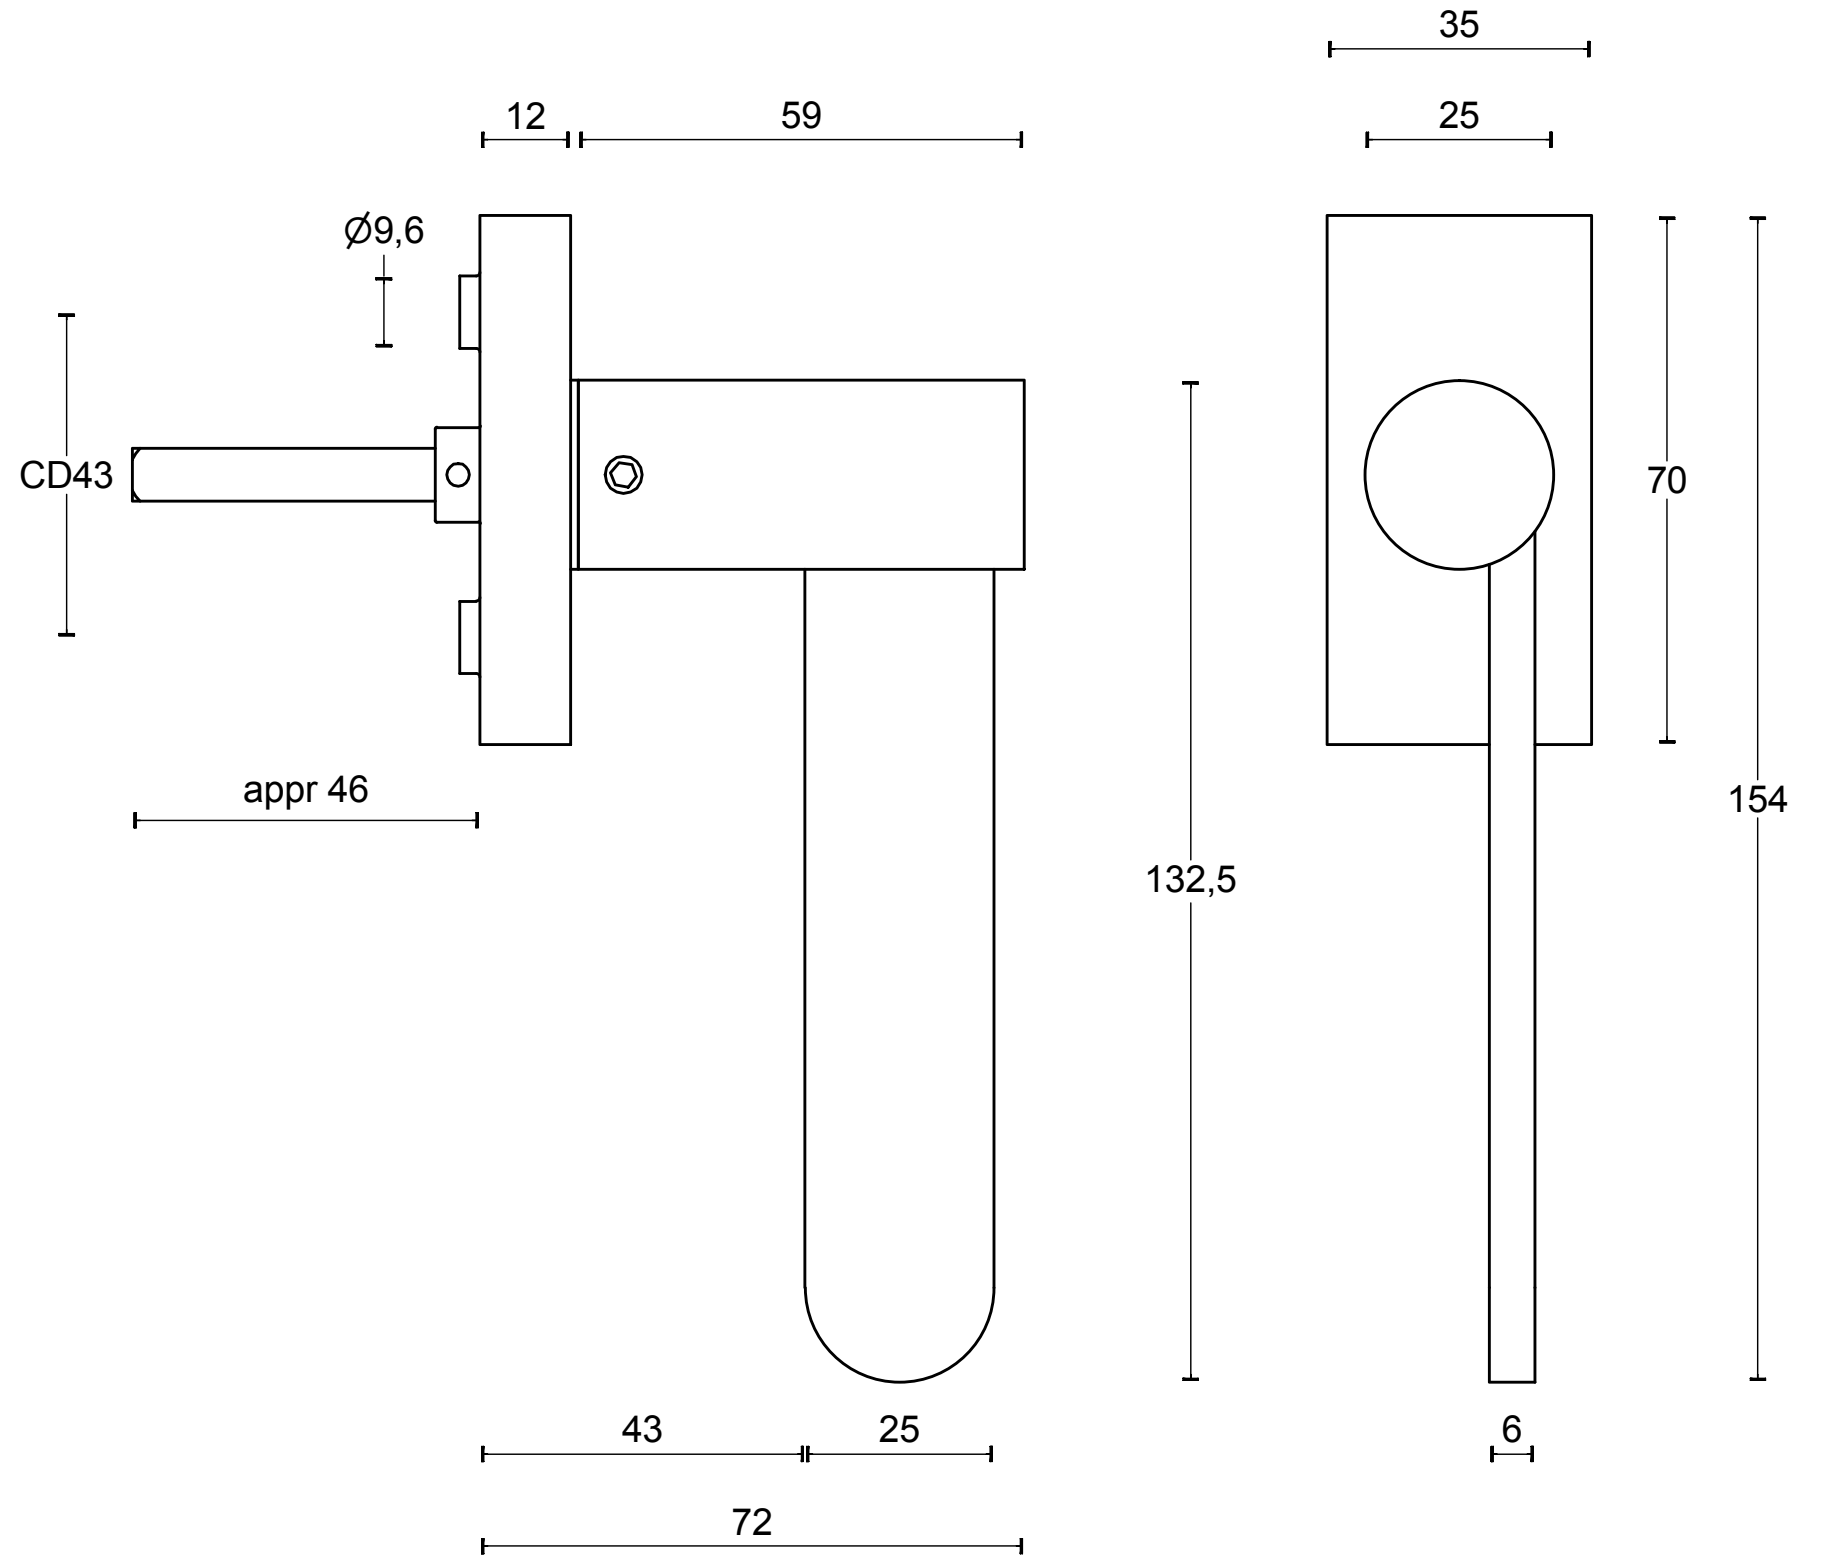

# TENSE BB102-DK

non-locking tilt and turn  
window handle  
stainless steel

<b>FORMANI®</b>		Part number:	
		Description: <b>TENSE BB102-DK</b>	
Doc no.: 3303D003 TENSE BB102-DK V01.dwg	Drawn by: Christian Brimbois	Creation date: 8-1-2016	Format: <b>A3</b>
Distributed by Two Tease Architectural Hardware   info@twotease.com.au   www.twotease.com.au			

# TENSE BB102-DKLOCK

locking tilt and turn  
window handle  
stainless steel

<b>FORMANI®</b>		Part number:	
		Description: <b>TENSE BB102-DKLOCK</b>	
Doc no.: 3303D022 TENSE BB102-DKLOCK V01.dwg	Drawn by: Christian Brimbois	Creation date: 8-1-2016	Format: <b>A3</b>
Distributed by Two Tease Architectural Hardware   info@twotease.com.au   www.twotease.com.au			