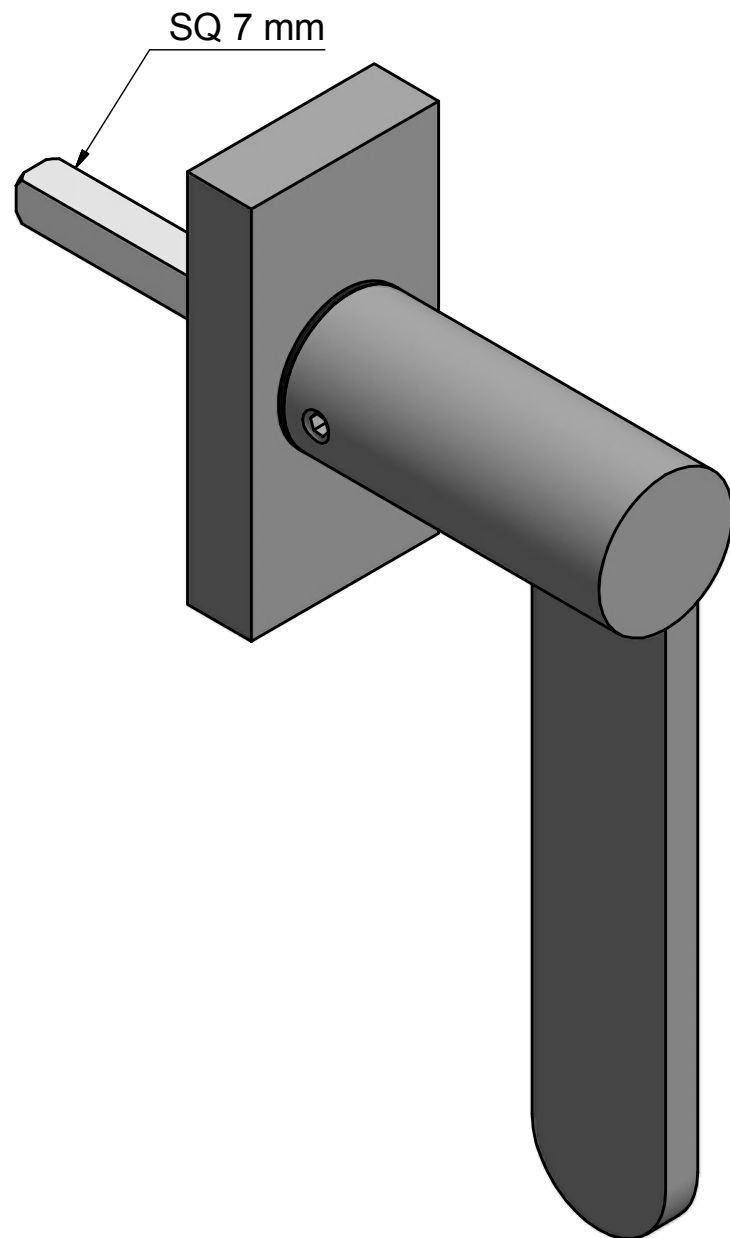

# TENSE BB102-DK

non-locking tilt and turn  
window handle  
stainless steel

<b>FORMANI®</b>		Part number:	
		Description: <b>TENSE BB102-DK</b>	
Doc no.: 3303D003 TENSE BB102-DK V01.dwg	Drawn by: Christian Brimbois	Creation date: 8-1-2016	Format: <b>A3</b>
Distributed by Two Tease Architectural Hardware   info@twotease.com.au   www.twotease.com.au			

# TENSE BB102-DKLOCK

locking tilt and turn  
window handle  
stainless steel

<b>FORMANI®</b>		Part number:	
		Description: <b>TENSE BB102-DKLOCK</b>	
Doc no.: 3303D022 TENSE BB102-DKLOCK V01.dwg	Drawn by: Christian Brimbois	Creation date: 8-1-2016	Format: <b>A3</b>
Distributed by Two Tease Architectural Hardware   info@twotease.com.au   www.twotease.com.au			