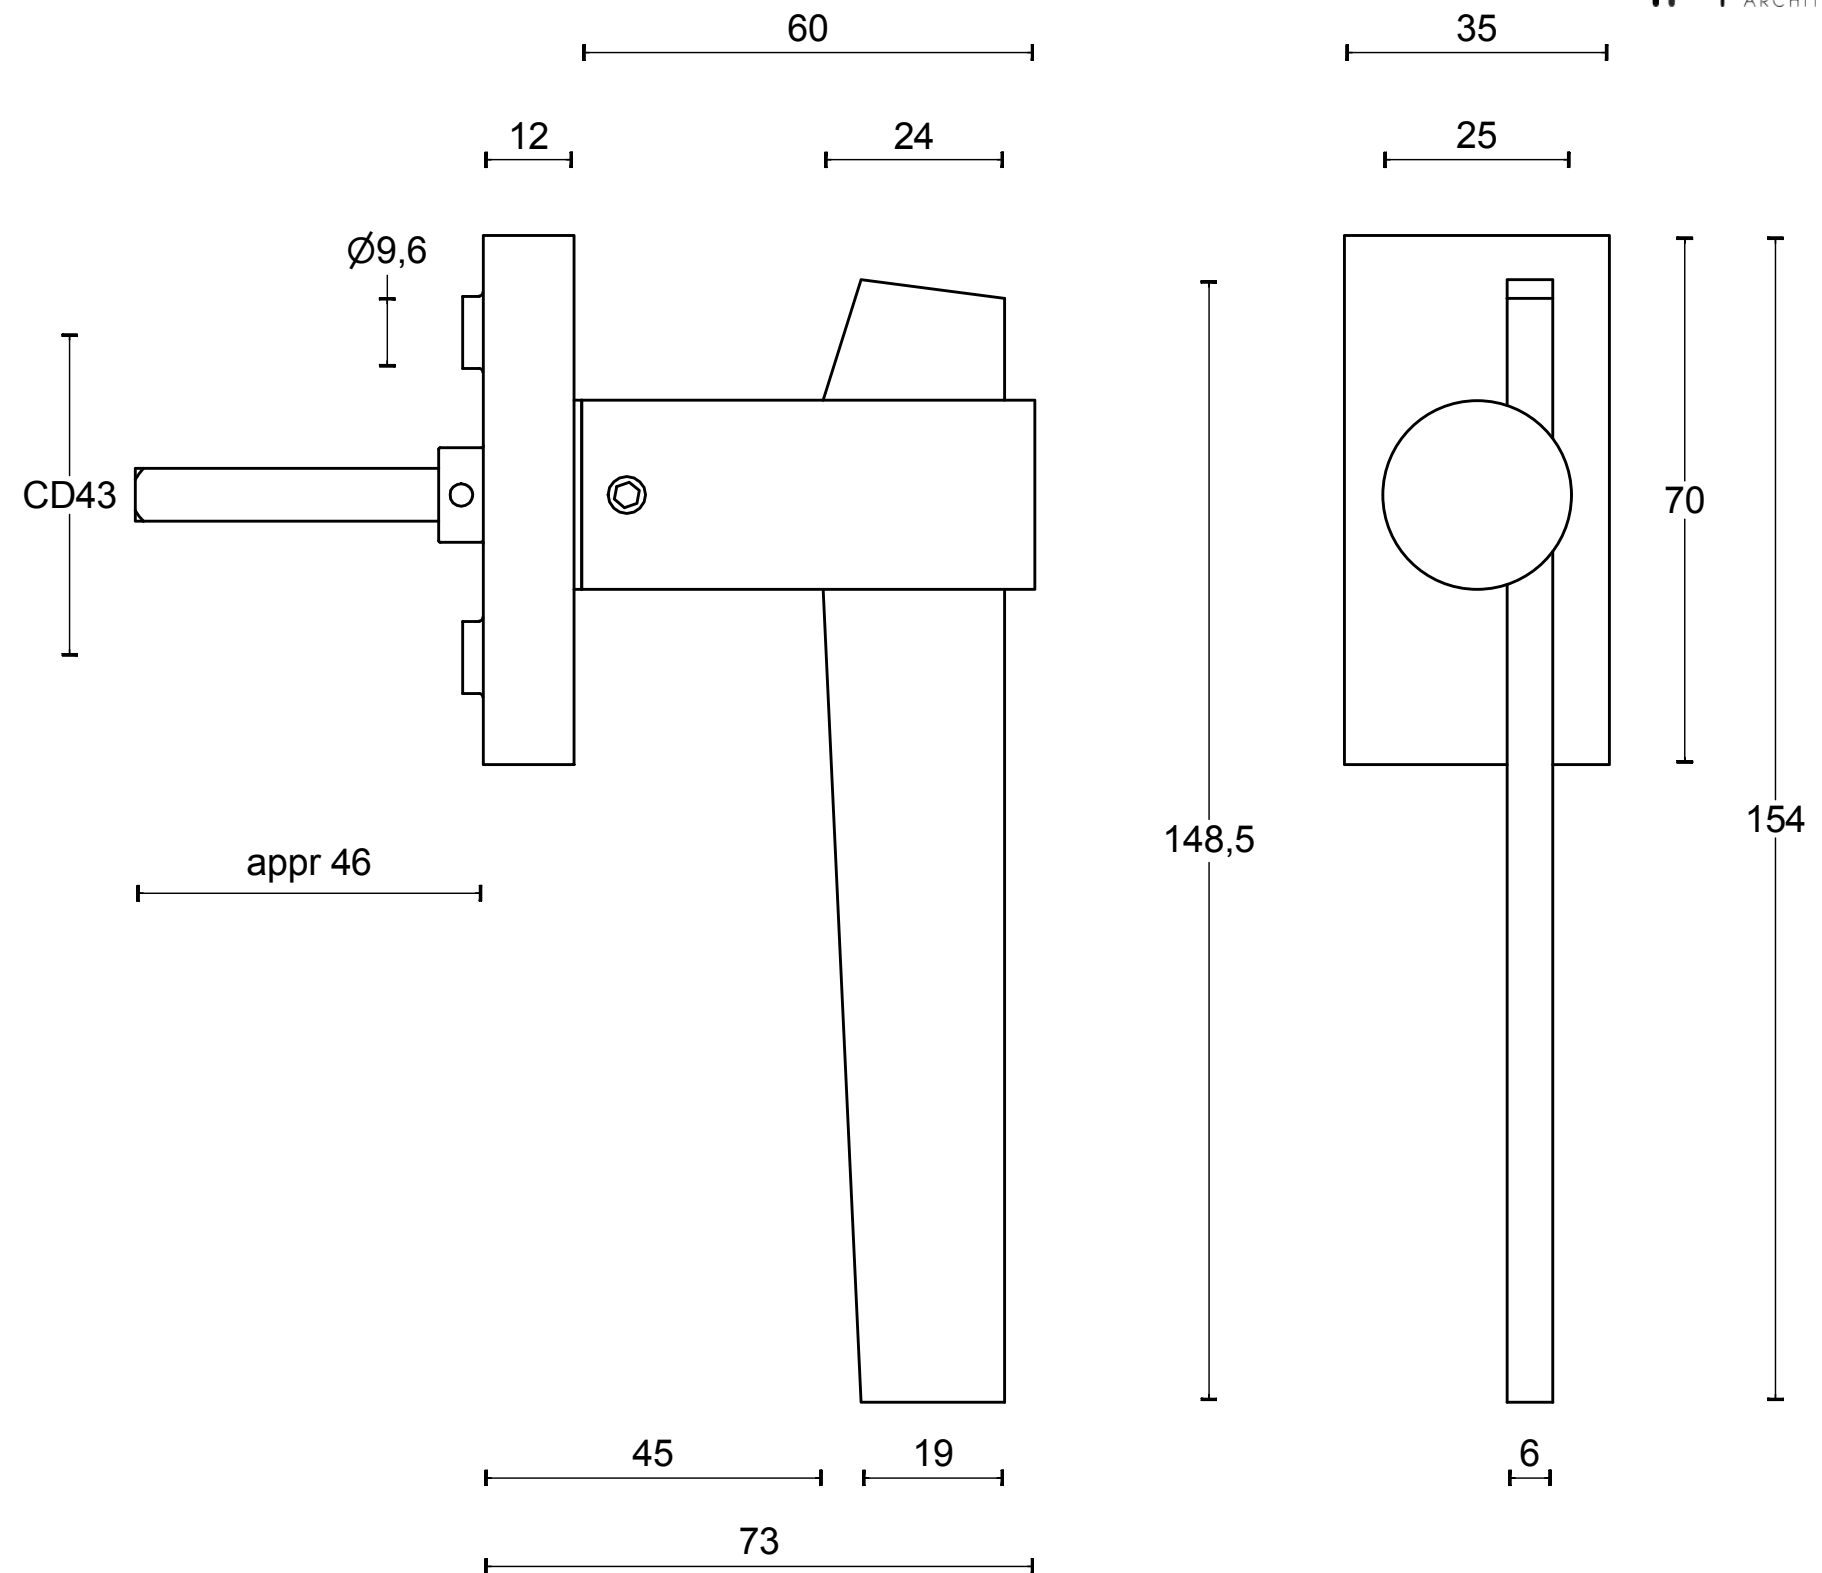

TENSE BB100-DK

non-locking tilt and turn
window handle
stainless steel

FORMANI®		Part number:	
		Description: TENSE BB100-DK	
Doc no.: 3303D001 TENSE BB100-DK V01.dwg	Drawn by: Christian Brimbois	Creation date: 7-1-2016	Format: A3
Distributed by Two Tease Architectural Hardware info@twotease.com.au www.twotease.com.au			

TENSE BB100-DKLOCK

locking tilt and turn
window handle
stainless steel

FORMANI®		Part number:	
		Description: TENSE BB100-DKLOCK	
Doc no.: 3303D020 TENSE BB100-DKLOCK V01.dwg	Drawn by: Christian Brimbois	Creation date: 7-1-2016	Format: A3
Distributed by Two Tease Architectural Hardware info@twotease.com.au www.twotease.com.au			