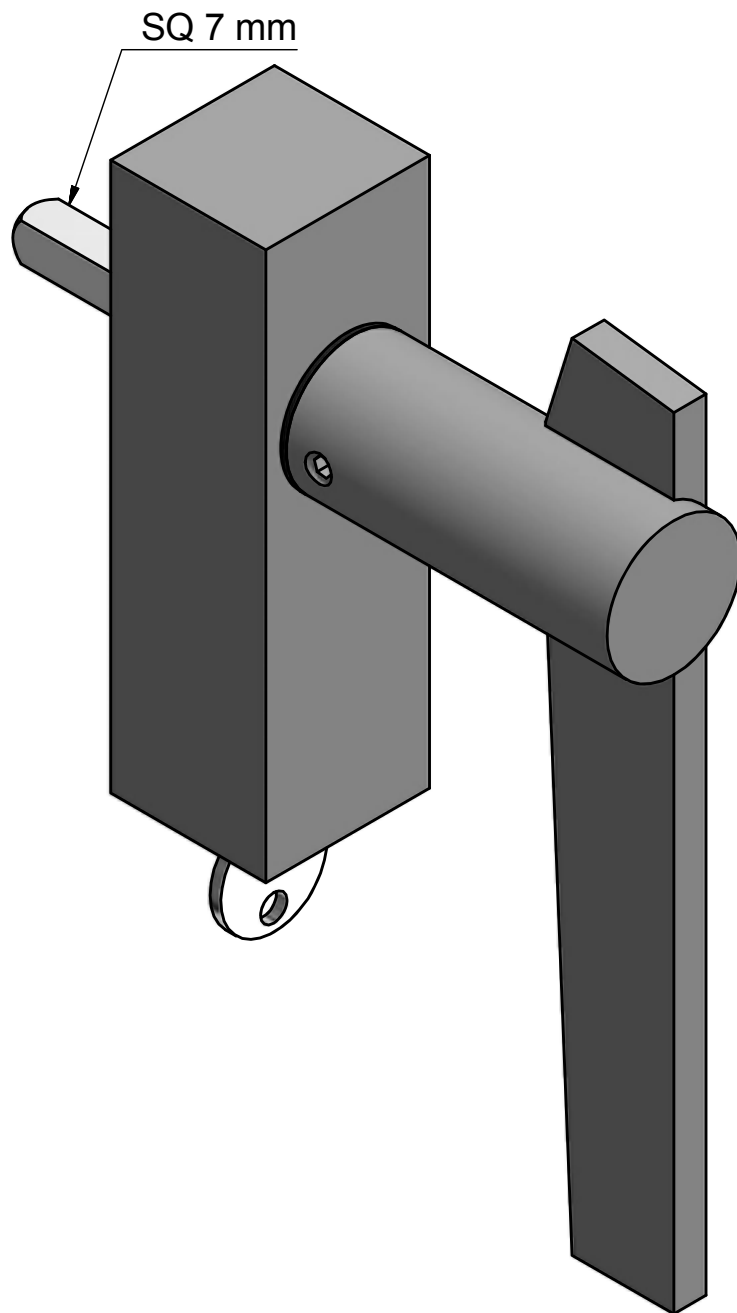

TENSE BB100-DK

non-locking tilt and turn
window handle
stainless steel

FORMANI®		Part number:	
		Description: TENSE BB100-DK	
Doc no.: 3303D001 TENSE BB100-DK V01.dwg	Drawn by: Christian Brimbois	Creation date: 7-1-2016	Format: A3
Distributed by Two Tease Architectural Hardware info@twotease.com.au www.twotease.com.au			

TENSE BB100-DKLOCK

locking tilt and turn
window handle
stainless steel

FORMANI®		Part number:	
		Description: TENSE BB100-DKLOCK	
Doc no.: 3303D020 TENSE BB100-DKLOCK V01.dwg	Drawn by: Christian Brimbois	Creation date: 7-1-2016	Format: A3
Distributed by Two Tease Architectural Hardware info@twotease.com.au www.twotease.com.au			