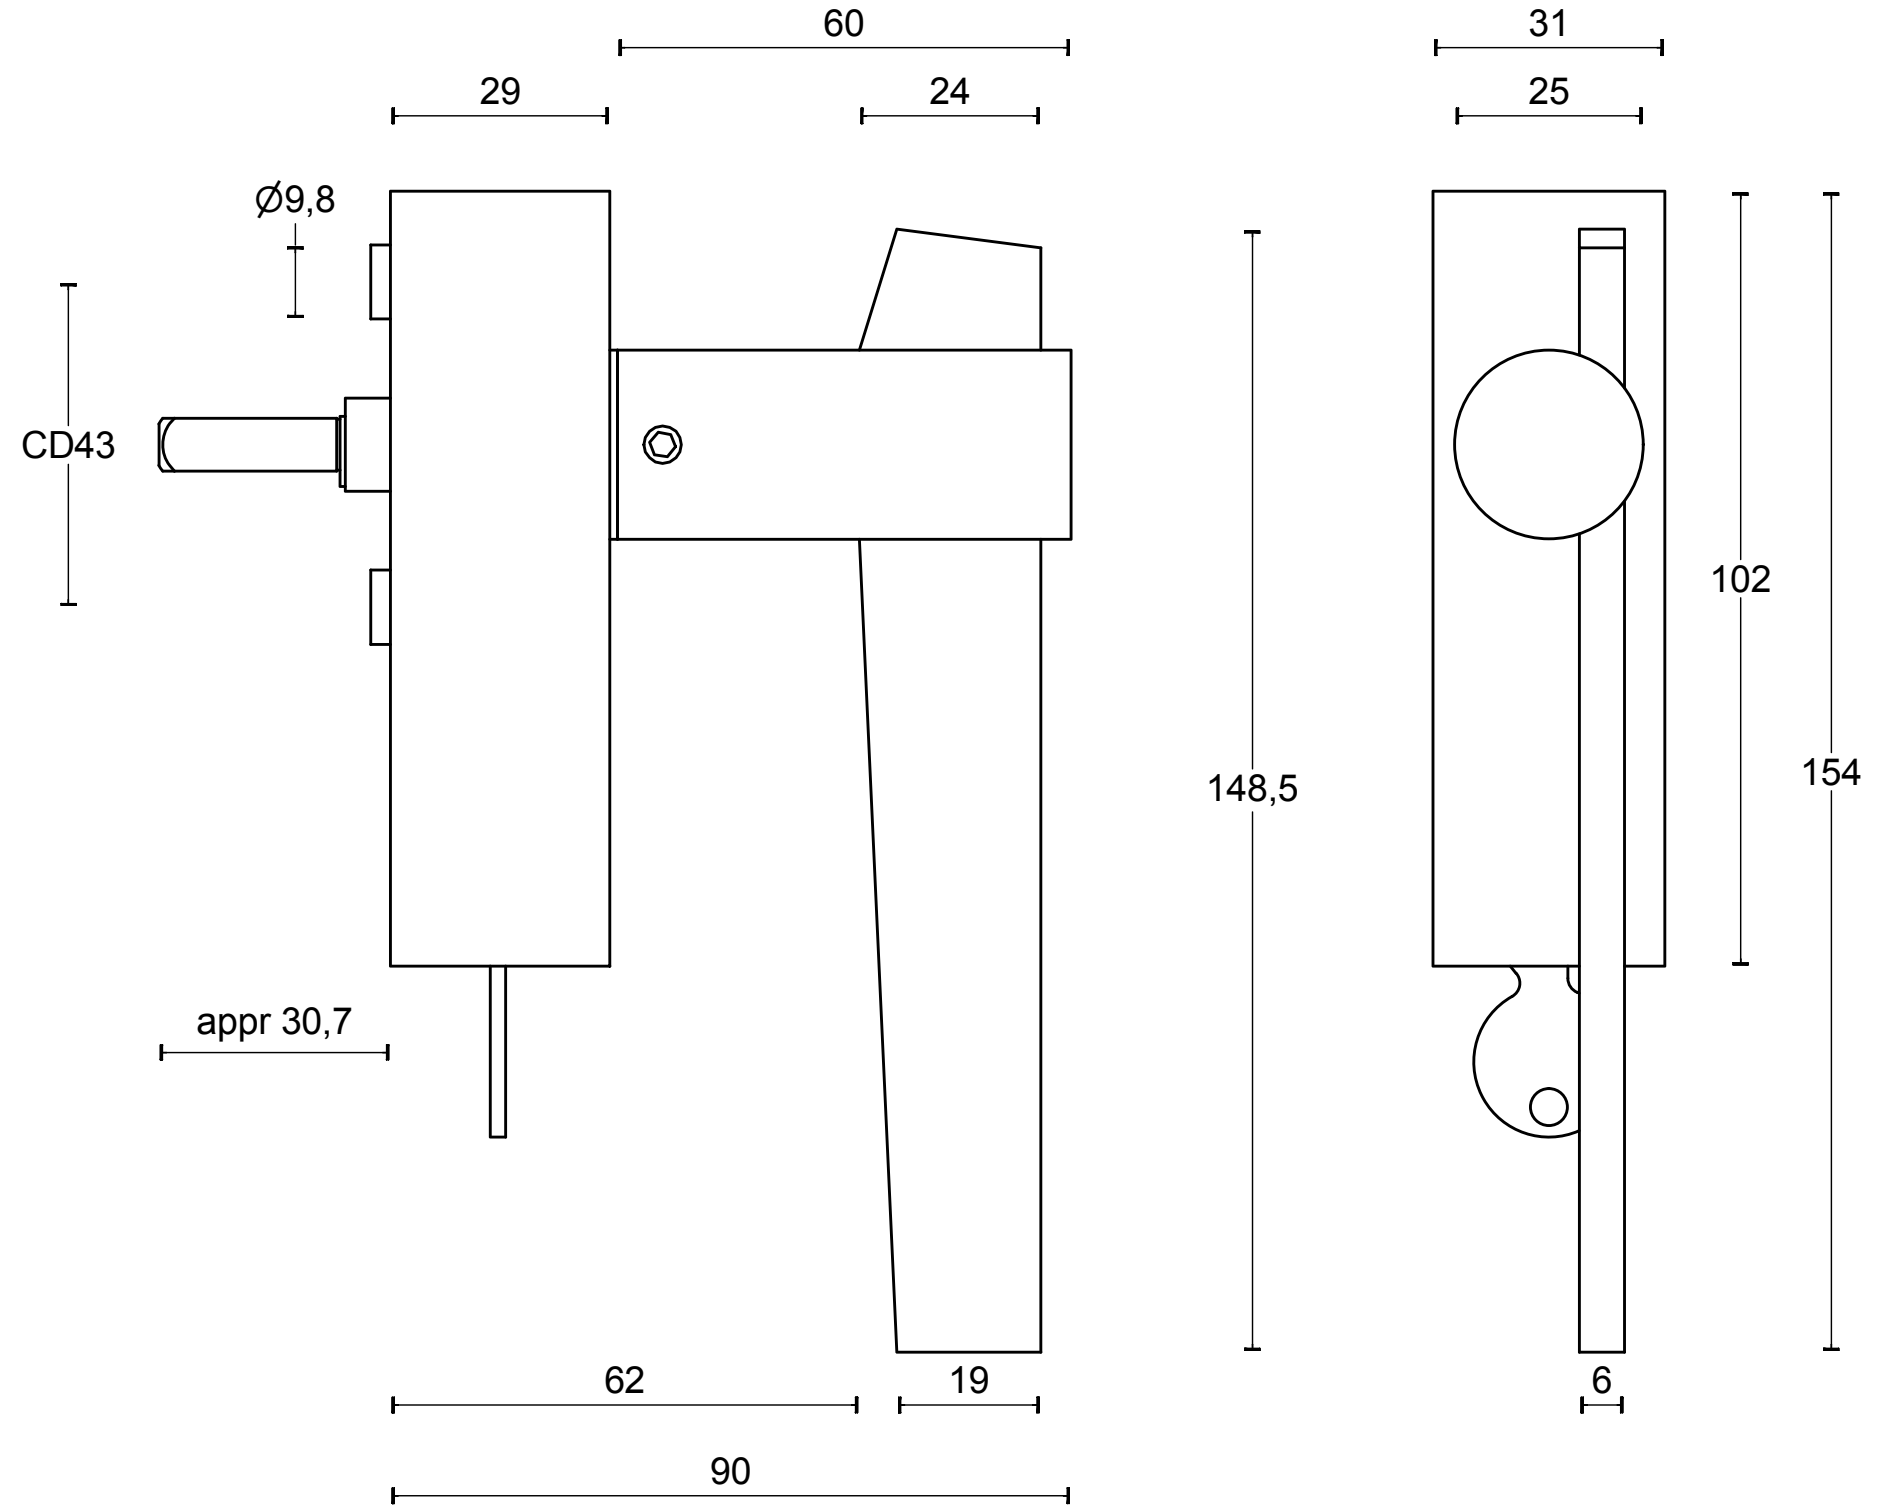

TENSE BB100-DK

non-locking tilt and turn
window handle
stainless steel

FORMANI®		Part number:	
		Description: TENSE BB100-DK	
Doc no.: 3303D001 TENSE BB100-DK V01.dwg	Drawn by: Christian Brimbois	Creation date: 7-1-2016	Format: A3
Distributed by Two Tease Architectural Hardware info@twotease.com.au www.twotease.com.au			

TENSE BB100-DKLOCK

locking tilt and turn
window handle
stainless steel

FORMANI®		Part number:	
		Description: TENSE BB100-DKLOCK	
Doc no.: 3303D020 TENSE BB100-DKLOCK V01.dwg	Drawn by: Christian Brimbois	Creation date: 7-1-2016	Format: A3
Distributed by Two Tease Architectural Hardware info@twotease.com.au www.twotease.com.au			