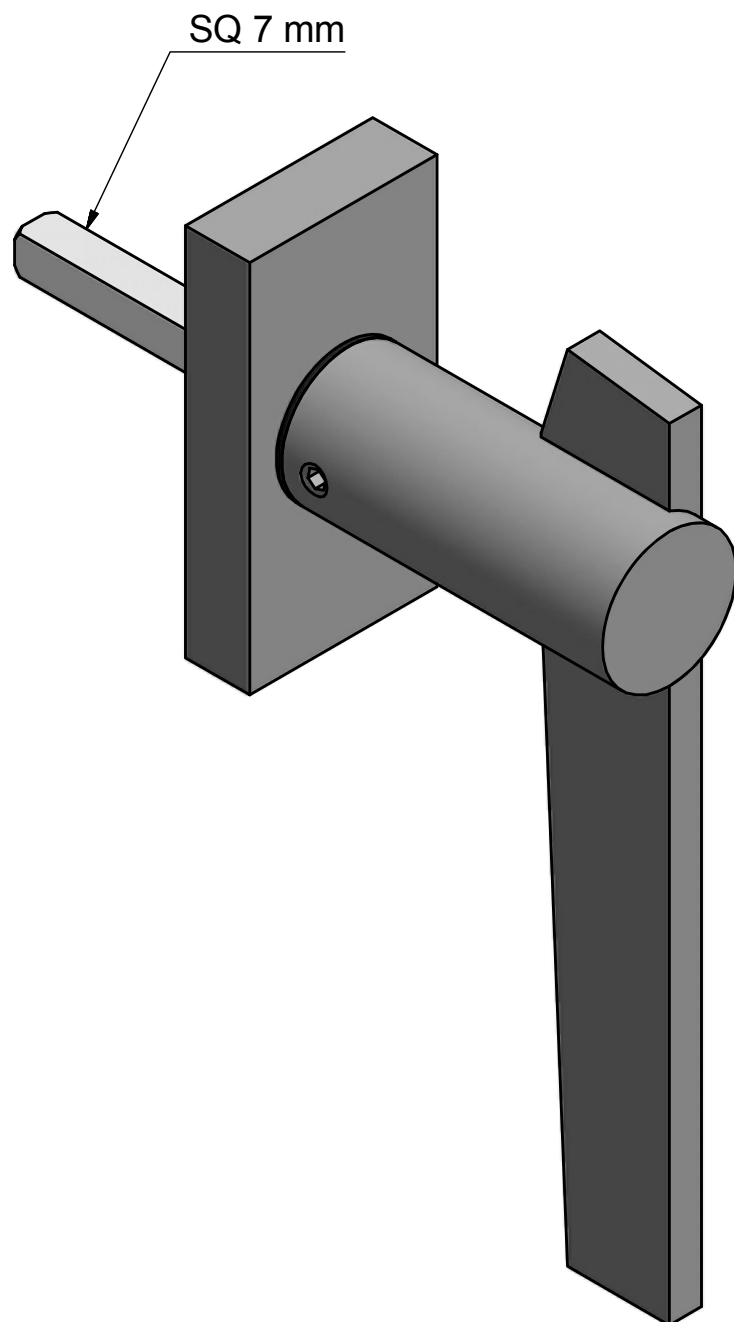

TENSE BB100-DK

non-locking tilt and turn
window handle
stainless steel

FORMANI®		Part number:	
		Description: TENSE BB100-DK	
Doc no.: 3303D001 TENSE BB100-DK V01.dwg	Drawn by: Christian Brimbois	Creation date: 7-1-2016	Format: A3
Distributed by Two Tease Architectural Hardware info@twotease.com.au www.twotease.com.au			

TENSE BB100-DKLOCK

locking tilt and turn
window handle
stainless steel

FORMANI®		Part number:	
		Description: TENSE BB100-DKLOCK	
Doc no.: 3303D020 TENSE BB100-DKLOCK V01.dwg	Drawn by: Christian Brimbois	Creation date: 7-1-2016	Format: A3
Distributed by Two Tease Architectural Hardware info@twotease.com.au www.twotease.com.au			