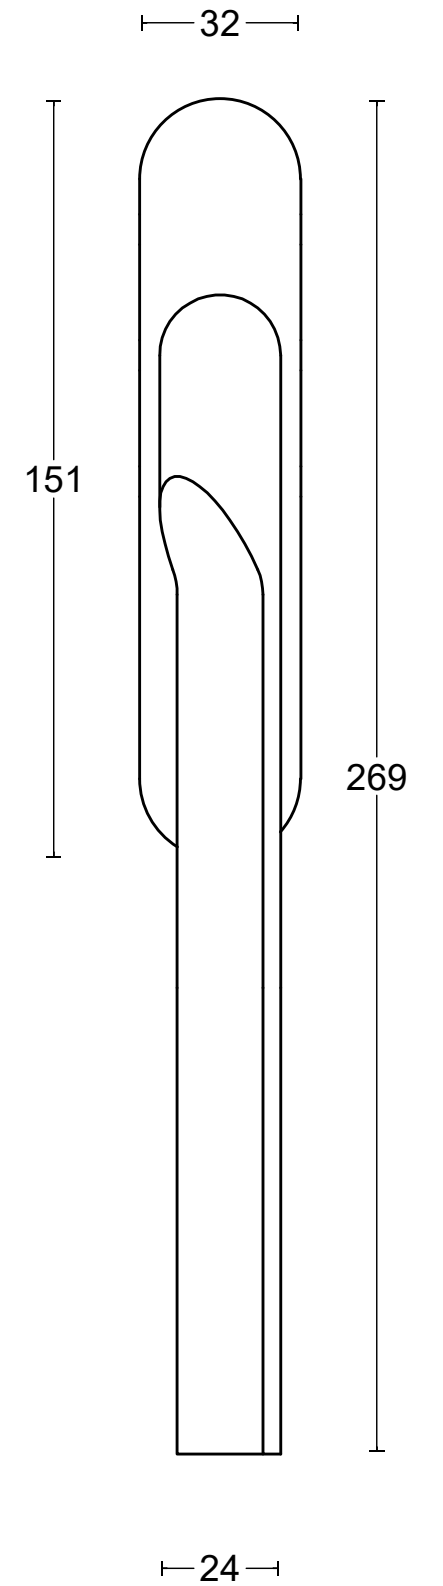

RIVIO GL231

single solid internal lift-up sliding door
handle with external flush pull
stainless steel

<p>FORMANI®</p> <p>Distributed by Two Tease Architectural Hardware</p> <p>info@twotease.com.au www.twotease.com.au</p>	<p>Type :</p> <p>RIVIO GL231</p>	<p>Version:</p> <p>V01</p>
	<p>Description:</p> <p>single solid internal lift-up sliding door handle with external flush pull stainless steel</p>	<p>Format</p> <p>A3</p>
<p>Formani filename: 4101Z002_GL231_V01.dwg</p>		
<p>Drawn by: Semih Aslan</p>		
<p>Creation date: 24-8-2022</p>		