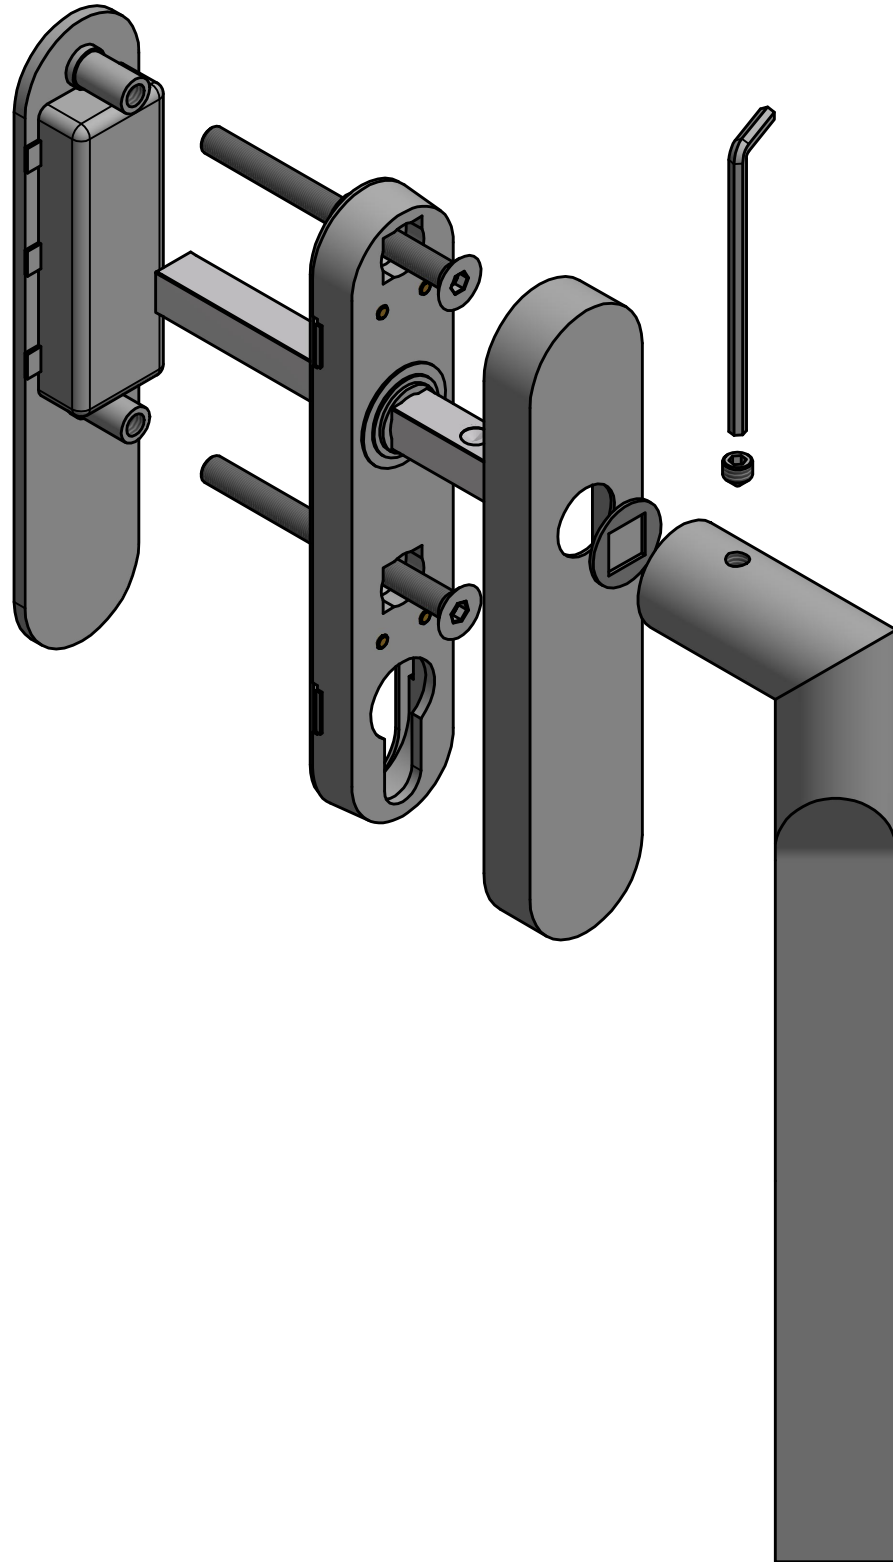

RIVIO GL231

single solid internal lift-up sliding door
handle with external flush pull
stainless steel

<p>FORMANI®</p> <p>Distributed by Two Tease Architectural Hardware</p> <p>info@twotease.com.au www.twotease.com.au</p>	<p>Type :</p> <p>RIVIO GL231</p>	<p>Version:</p> <p>V01</p>
	<p>Description:</p> <p>single solid internal lift-up sliding door handle with external flush pull stainless steel</p>	<p>Format</p> <p>A3</p>
<p>Formani filename: 4101Z002_GL231_V01.dwg</p>		
<p>Drawn by: Semih Aslan</p>		
<p>Creation date: 24-8-2022</p>		