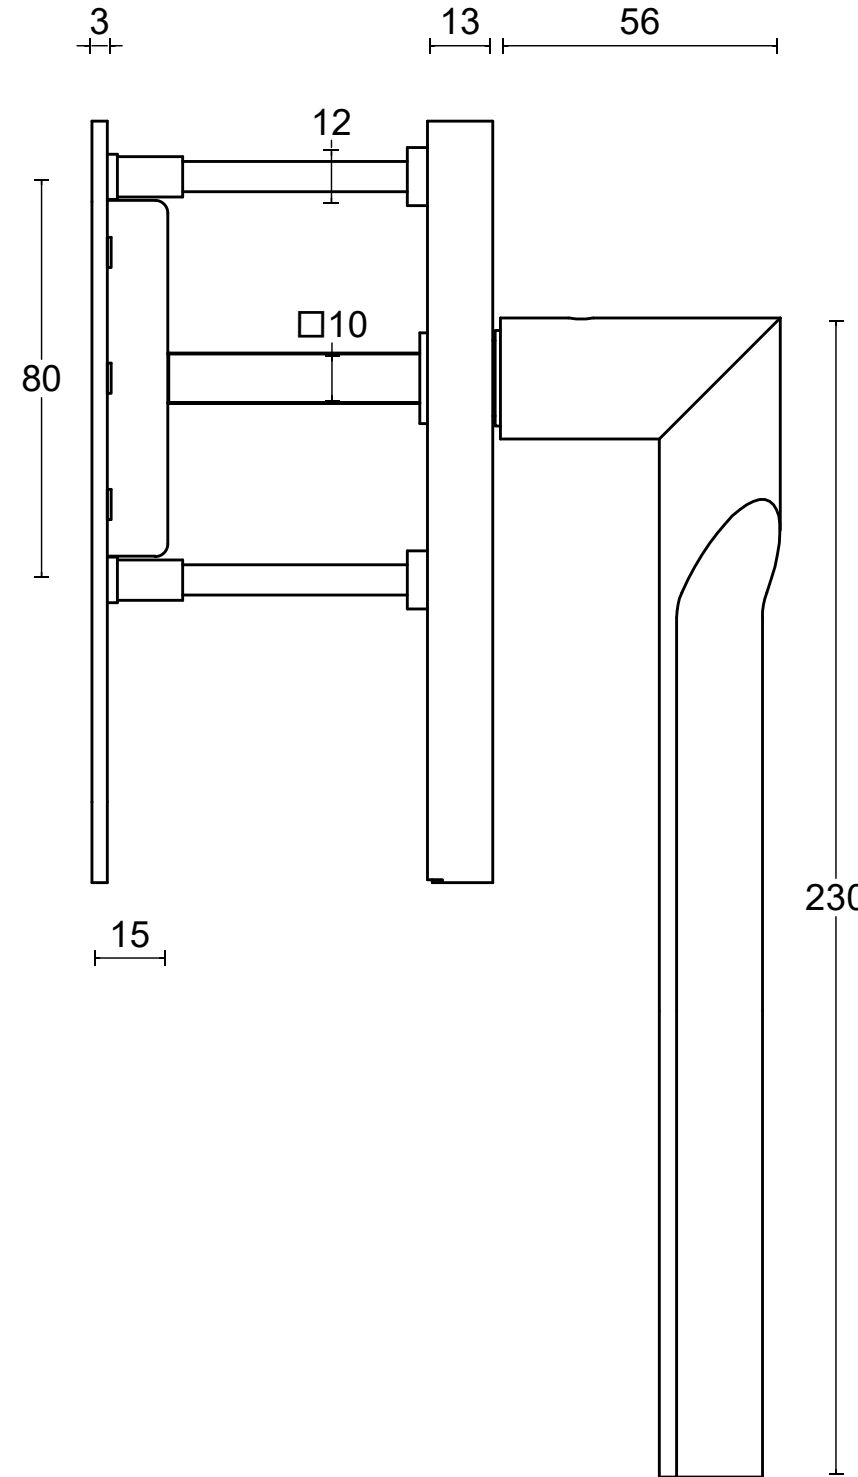

RIVIO GL231

single solid internal lift-up sliding door
handle with external flush pull
stainless steel

<p>FORMANI®</p> <p>Distributed by Two Tease Architectural Hardware</p> <p>info@twotease.com.au www.twotease.com.au</p>	<p>Type :</p> <p>RIVIO GL231</p>	<p>Version:</p> <p>V01</p>
	<p>Description:</p> <p>single solid internal lift-up sliding door handle with external flush pull stainless steel</p>	<p>Format</p> <p>A3</p>
<p>Formani filename: 4101Z002_GL231_V01.dwg</p>		
<p>Drawn by: Semih Aslan</p>		
<p>Creation date: 24-8-2022</p>		