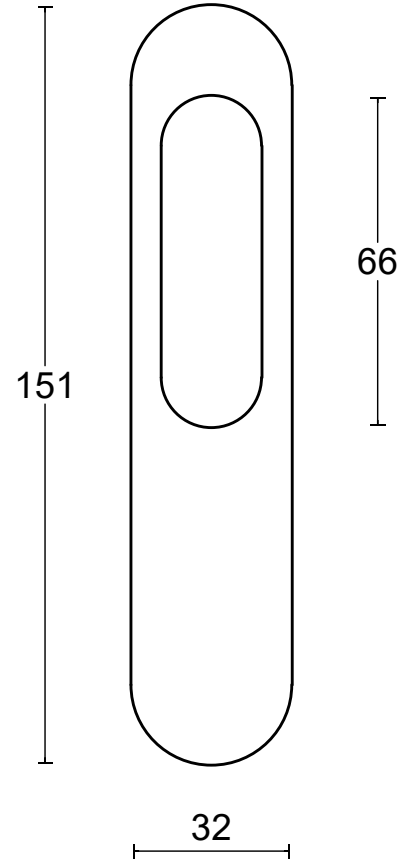

RIVIO GL231

single solid internal lift-up sliding door
handle with external flush pull
stainless steel

<p>FORMANI®</p> <p>Distributed by Two Tease Architectural Hardware</p> <p>info@twotease.com.au www.twotease.com.au</p>	<p>Type :</p> <p>RIVIO GL231</p>	<p>Version:</p> <p>V01</p>
	<p>Description:</p> <p>single solid internal lift-up sliding door handle with external flush pull stainless steel</p>	<p>Format</p> <p>A3</p>
<p>Formani filename: 4101Z002_GL231_V01.dwg</p>		
<p>Drawn by: Semih Aslan</p>		
<p>Creation date: 24-8-2022</p>		