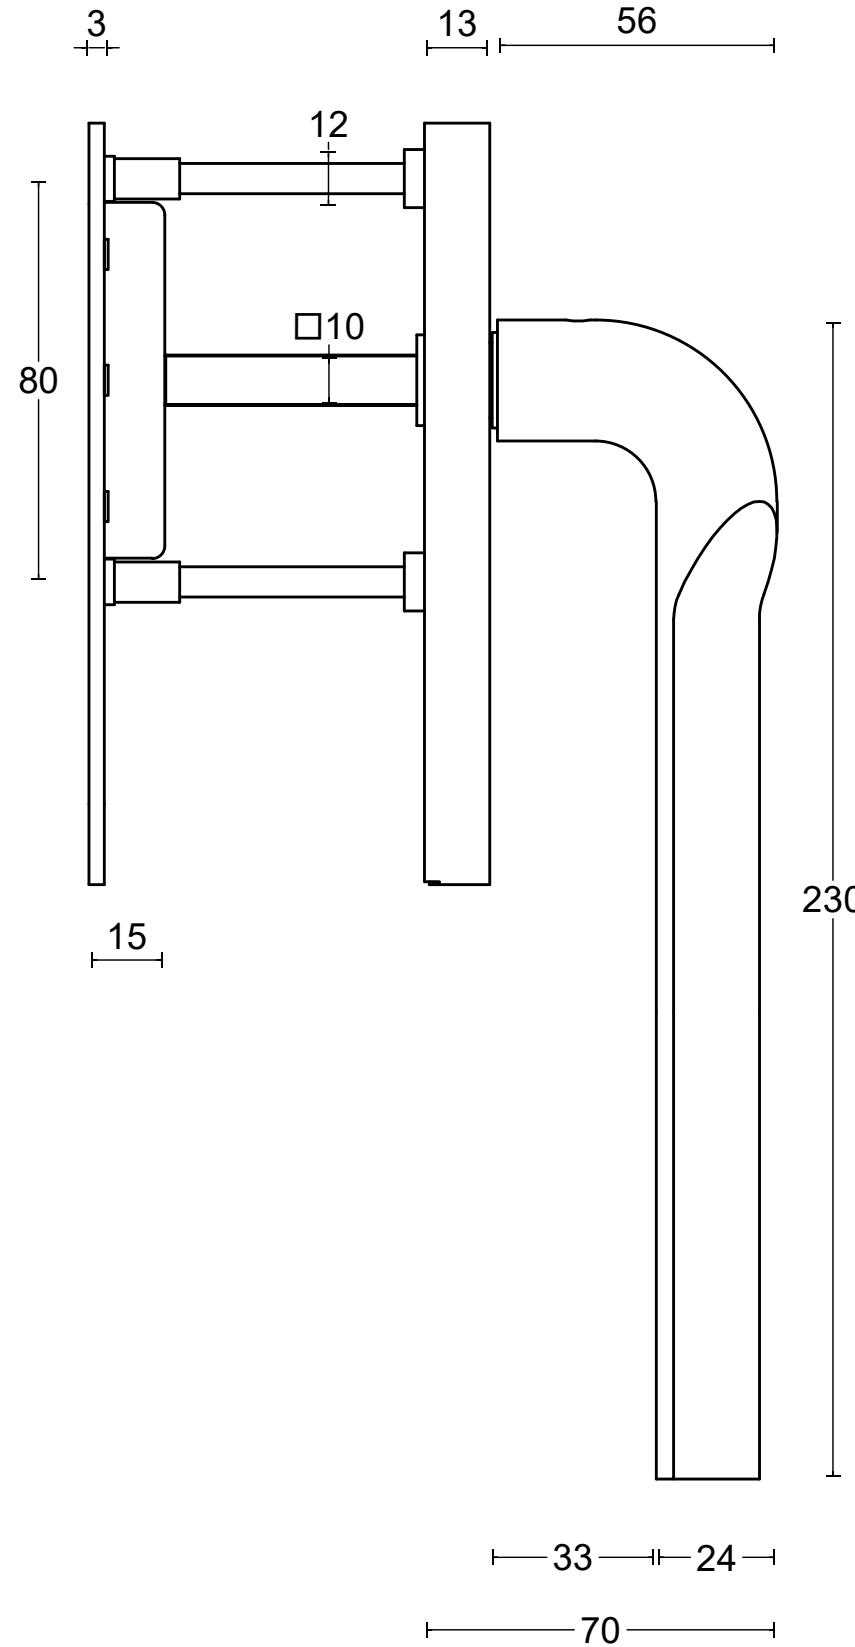

# RIVIO GL230

single solid internal lift-up sliding door  
handle with external flush pull  
stainless steel

<p><b>FORMANI®</b></p> <p>Distributed by Two Tease Architectural Hardware</p> <p>info@twotease.com.au www.twotease.com.au</p>	<p>Type :</p> <p><b>RIVIO GL230</b></p>	<p>Version:</p> <p>V01</p>
	<p>Description:</p> <p>single solid internal lift-up sliding door handle with external flush pull stainless steel</p>	<p>Format</p> <p><b>A3</b></p>
	<p>Formani filename: 4101Z001_GL230_V01.dwg</p> <p>Drawn by: Semih Aslan</p> <p>Creation date: 24-8-2022</p>	