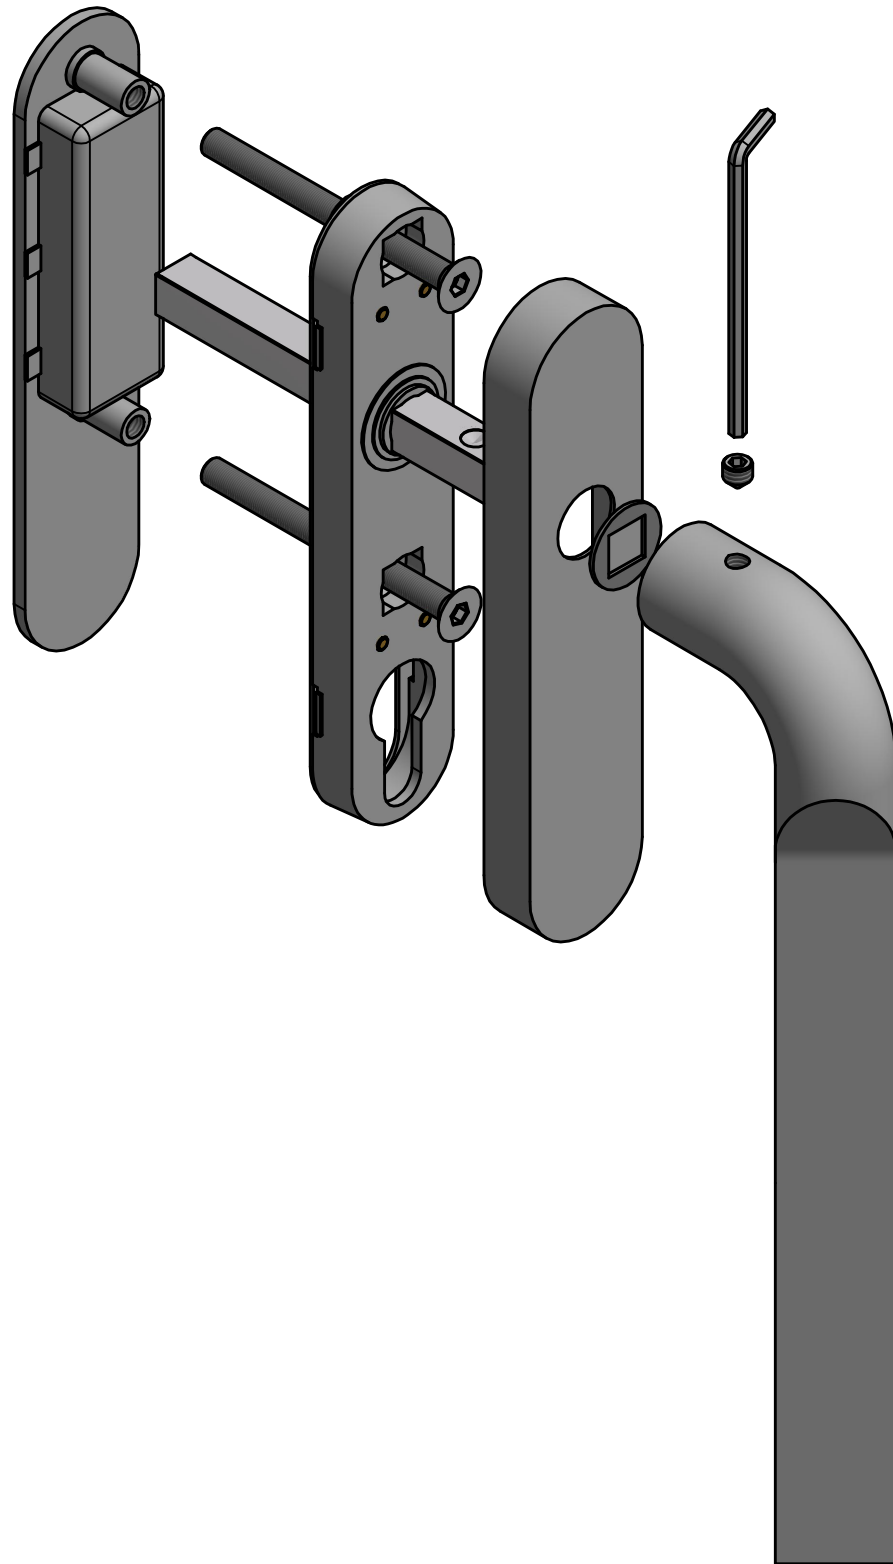

# RIVIO GL230

single solid internal lift-up sliding door  
handle with external flush pull  
stainless steel

<p><b>FORMANI®</b></p> <p>Distributed by Two Tease Architectural Hardware</p> <p>info@twotease.com.au www.twotease.com.au</p>	<p>Type :</p> <p><b>RIVIO GL230</b></p>	<p>Version:</p> <p>V01</p>
	<p>Description:</p> <p>single solid internal lift-up sliding door handle with external flush pull stainless steel</p>	<p>Format</p> <p><b>A3</b></p>
	<p>Formani filename: 4101Z001_GL230_V01.dwg</p> <p>Drawn by: Semih Aslan</p> <p>Creation date: 24-8-2022</p>	