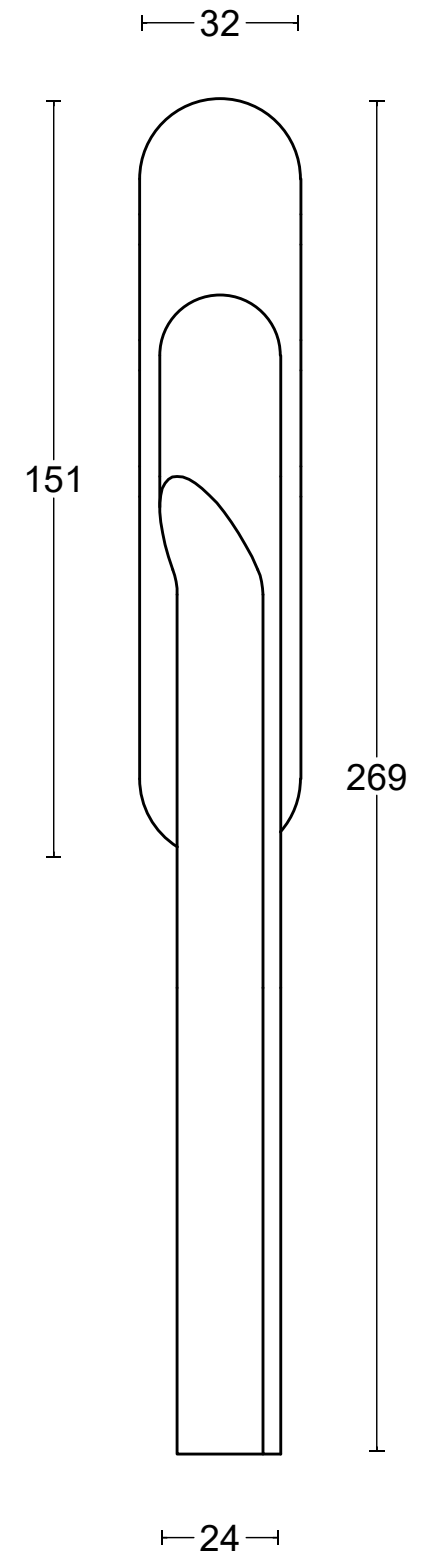

# RIVIO GL230

single solid internal lift-up sliding door  
handle with external flush pull  
stainless steel

<p><b>FORMANI®</b></p> <p>Distributed by Two Tease Architectural Hardware</p> <p>info@twotease.com.au www.twotease.com.au</p>	<p>Type :</p> <p><b>RIVIO GL230</b></p>	<p>Version:</p> <p>V01</p>
	<p>Description:</p> <p>single solid internal lift-up sliding door handle with external flush pull stainless steel</p>	<p>Format</p> <p><b>A3</b></p>
	<p>Formani filename: 4101Z001_GL230_V01.dwg</p> <p>Drawn by: Semih Aslan</p> <p>Creation date: 24-8-2022</p>	