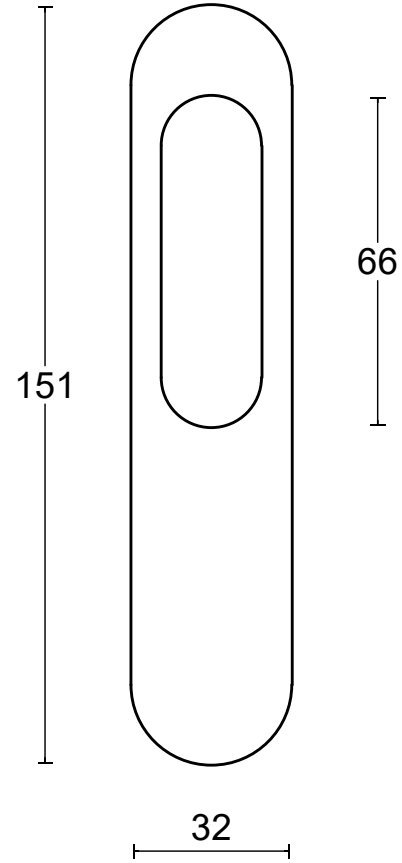

# RIVIO GL230

single solid internal lift-up sliding door  
handle with external flush pull  
stainless steel

<p><b>FORMANI®</b></p> <p>Distributed by Two Tease Architectural Hardware</p> <p>info@twotease.com.au www.twotease.com.au</p>	<p>Type :</p> <p><b>RIVIO GL230</b></p>	<p>Version:</p> <p>V01</p>
	<p>Description:</p> <p>single solid internal lift-up sliding door handle with external flush pull stainless steel</p>	<p>Format</p> <p><b>A3</b></p>
	<p>Formani filename: 4101Z001_GL230_V01.dwg</p> <p>Drawn by: Semih Aslan</p> <p>Creation date: 24-8-2022</p>	