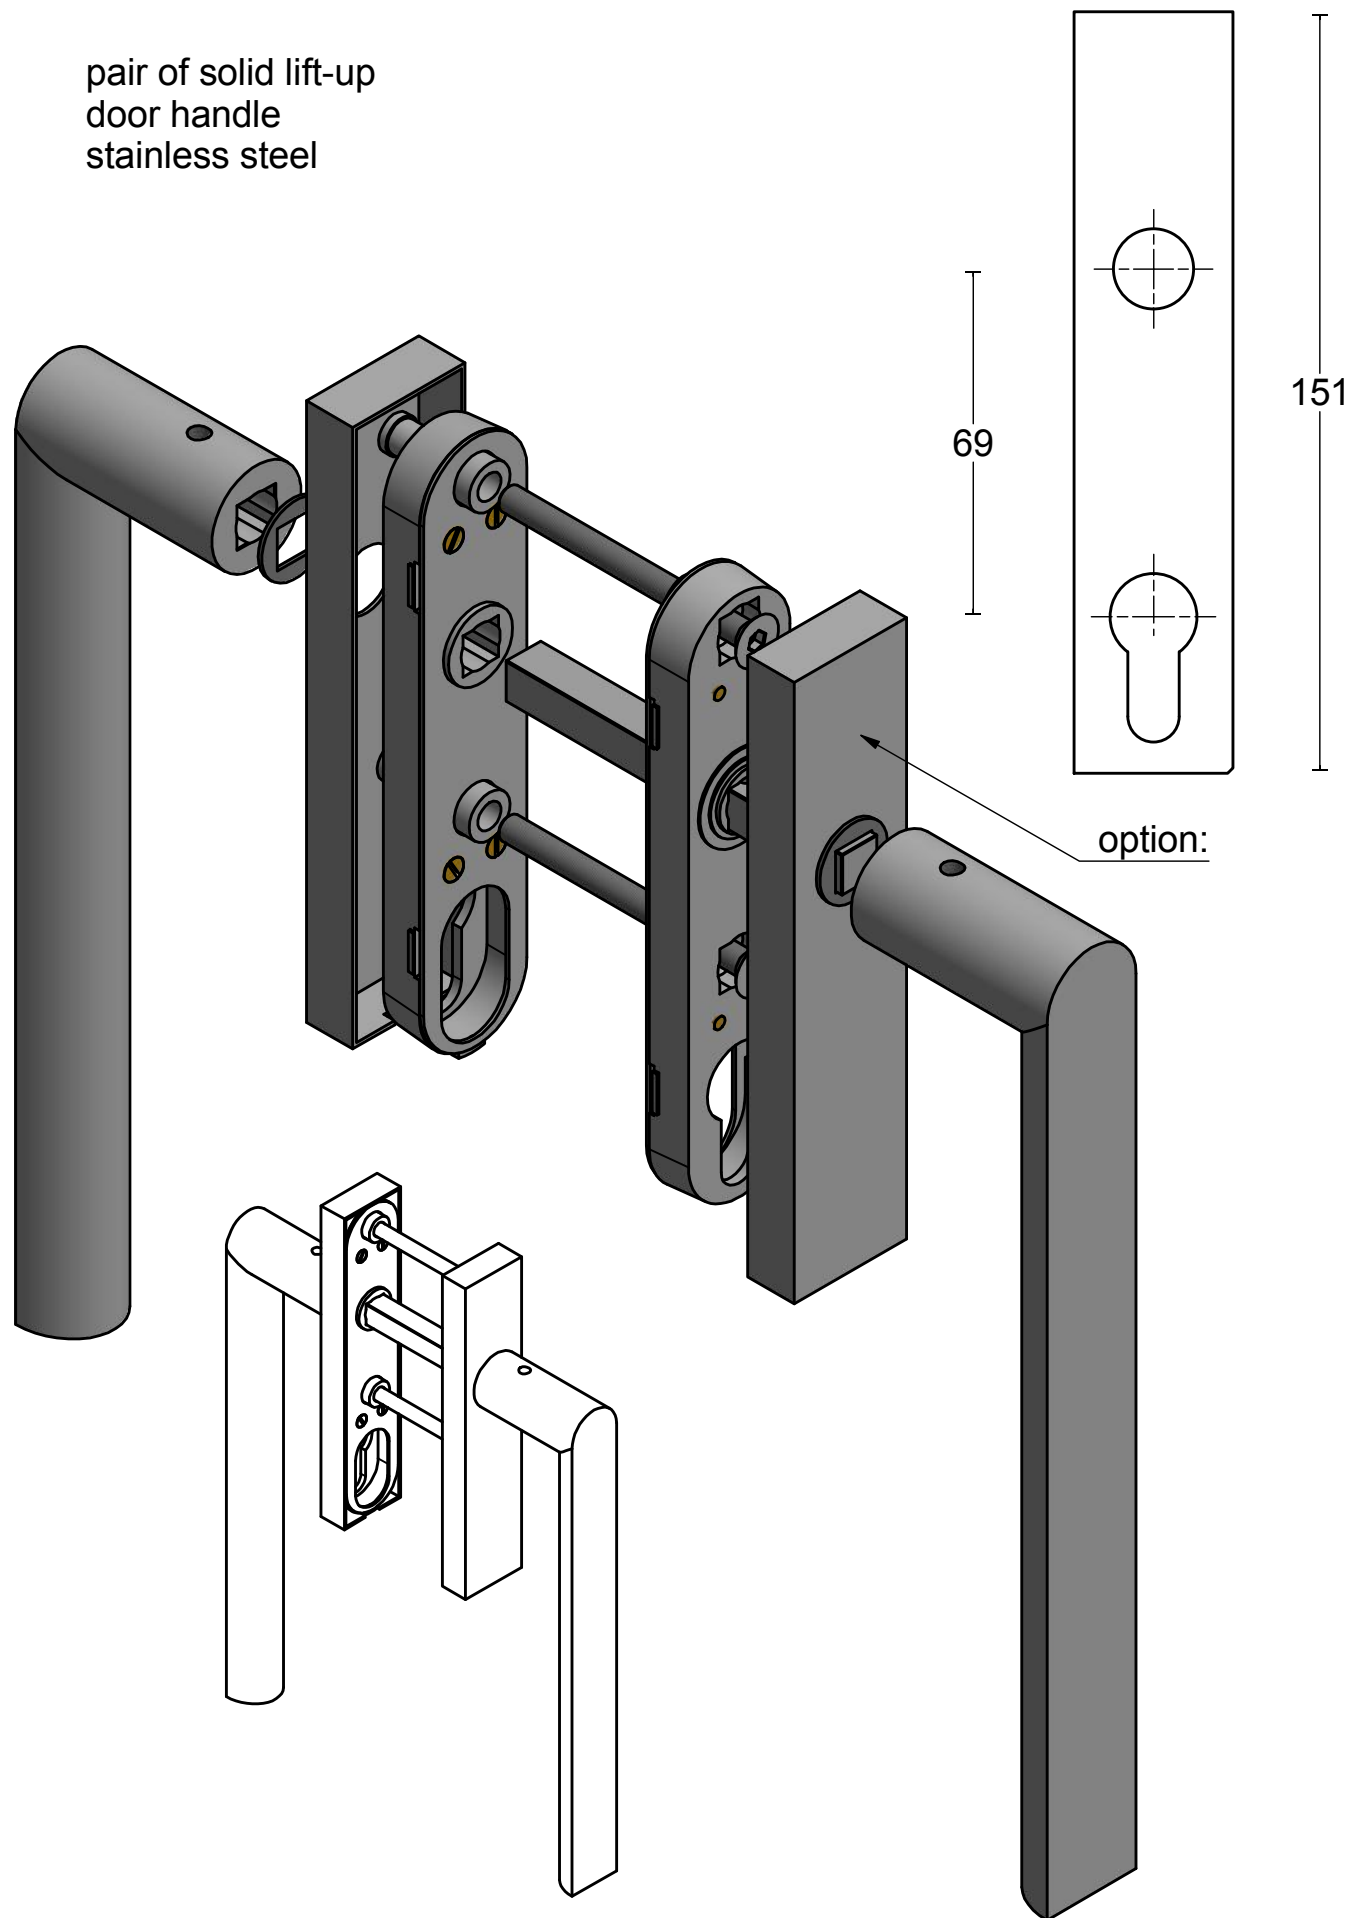

# PBA230PA

pair of solid lift-up  
door handle  
stainless steel

**T** | TWO TEASE  
ARCHITECTURAL HARDWARE

<h1>FORMANI®</h1>		Part number:	
		Description:	
Doc no.: 3701Z001 PBA230PA V01.dwg	Drawn by: Christian Brimbois	Creation date: 8-10-2018	Format:
PBA230PA			A3
Distributed by Two Tease Architectural Hardware   info@twotease.com.au   www.twotease.com.au			