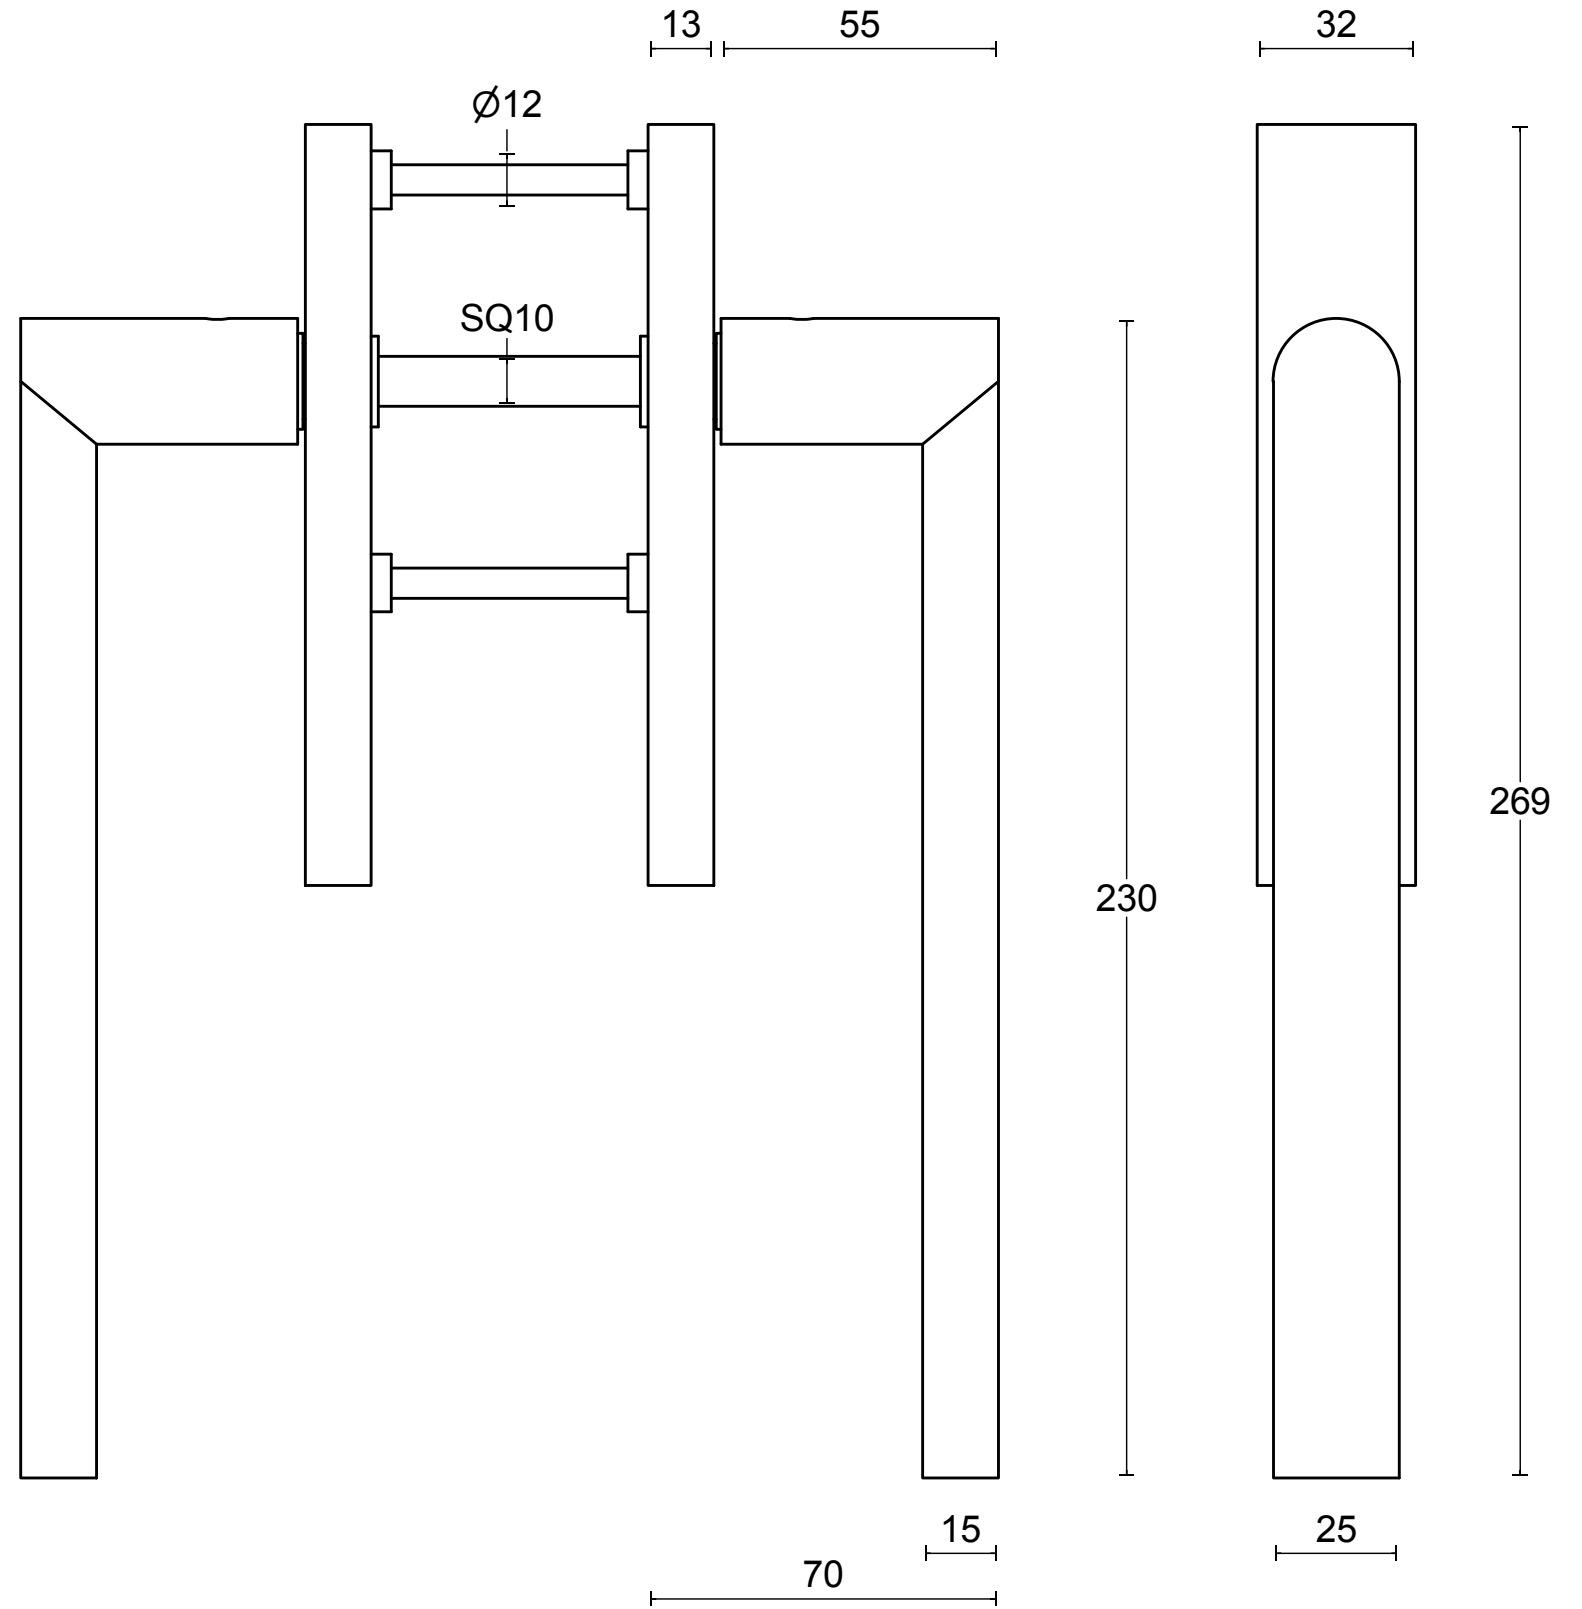

# PBA230PA

pair of solid lift-up  
door handle  
stainless steel

**T** | TWO TEASE  
ARCHITECTURAL HARDWARE

<h1>FORMANI®</h1>		Part number:	
		Description:	
Doc no.: 3701Z001 PBA230PA V01.dwg	Drawn by: Christian Brimbois	Creation date: 8-10-2018	Format:
PBA230PA			A3
Distributed by Two Tease Architectural Hardware   info@twotease.com.au   www.twotease.com.au			