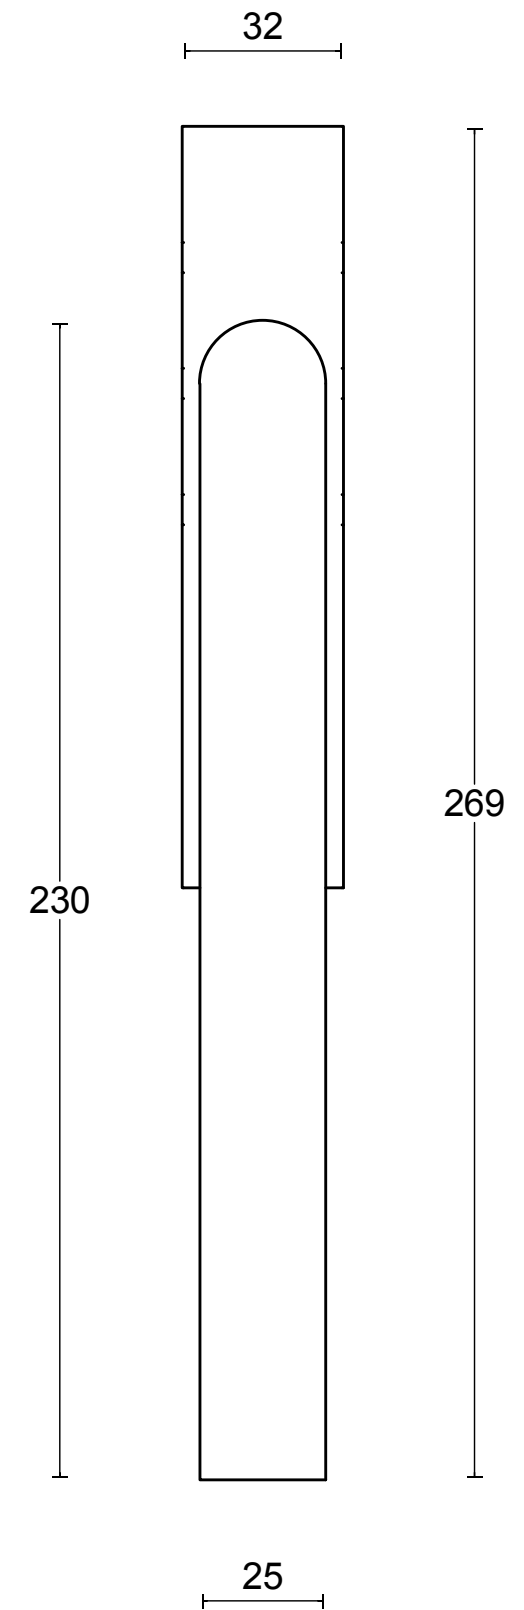

PBA230

single solid internal lift-up
sliding door handle with
external flush pull
stainless steel

option:

FORMANI®		Part number:	
		PBA230	
Doc no.: 3701Z001 PBA230 V01.dwg		A3	Format:
Drawn by: Christian Brimbois	Creation date: 8-10-2018		
Distributed by Two Tease Architectural Hardware info@twotease.com.au www.twotease.com.au			