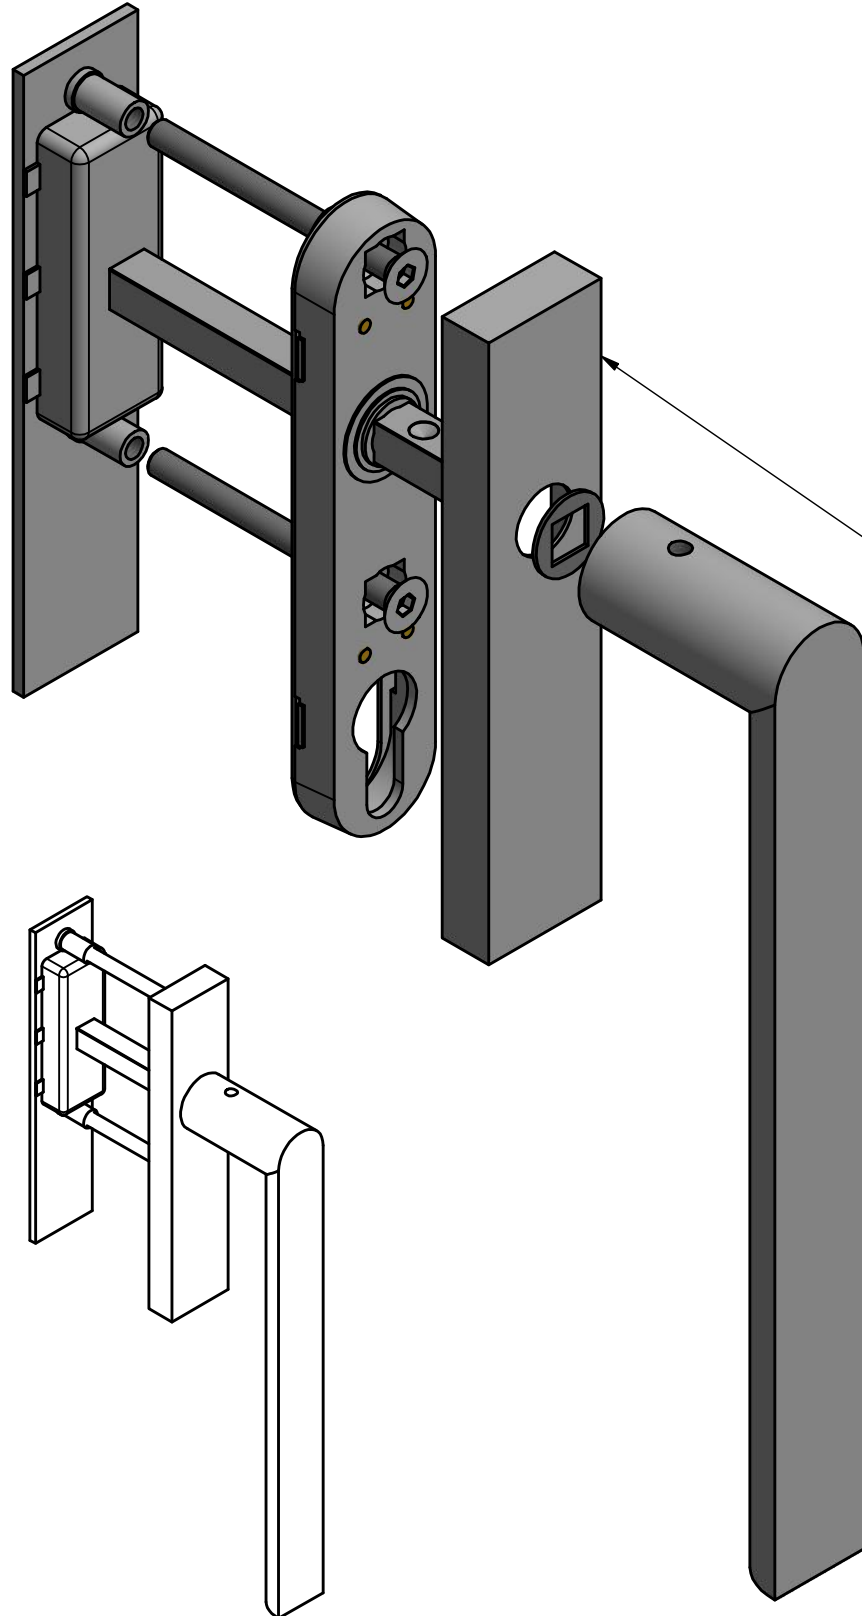

PBA230

single solid internal lift-up
sliding door handle with
external flush pull
stainless steel

option:

FORMANI®		Part number:	
		PBA230	
Doc no.: 3701Z001 PBA230 V01.dwg		A3	Format:
Drawn by: Christian Brimbois	Creation date: 8-10-2018		
Distributed by Two Tease Architectural Hardware info@twotease.com.au www.twotease.com.au			