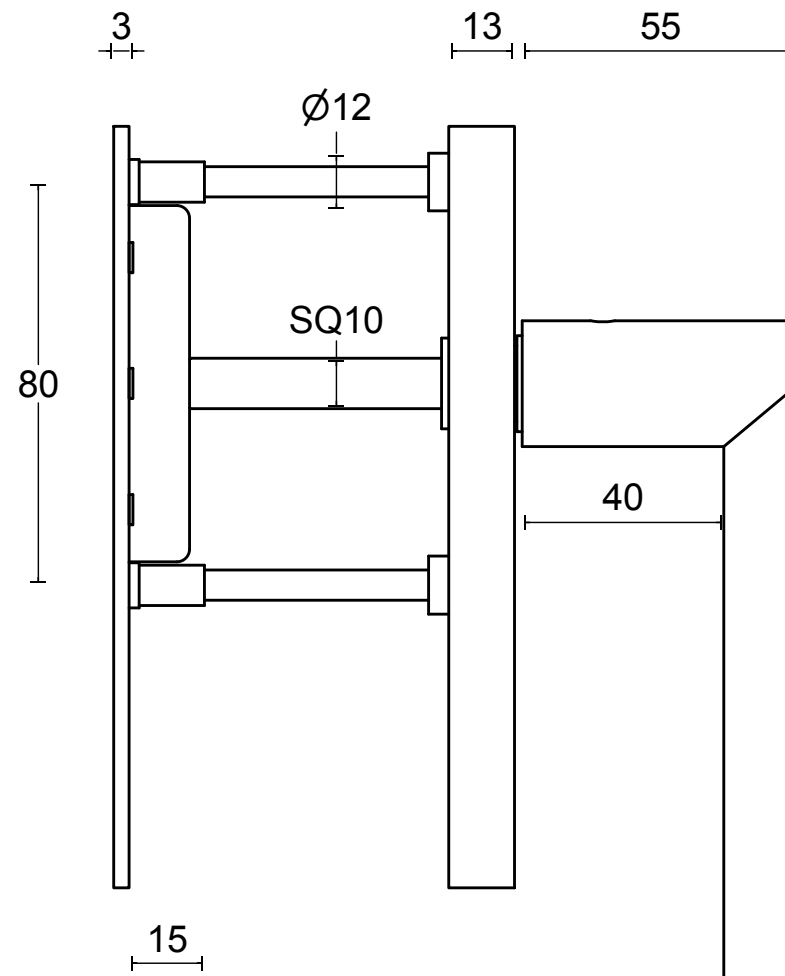

PBA230

single solid internal lift-up
sliding door handle with
external flush pull
stainless steel

option:

FORMANI®		Part number:	
		PBA230	
Doc no.: 3701Z001 PBA230 V01.dwg		A3	Format:
Drawn by: Christian Brimbois	Creation date: 8-10-2018		
Distributed by Two Tease Architectural Hardware info@twotease.com.au www.twotease.com.au			