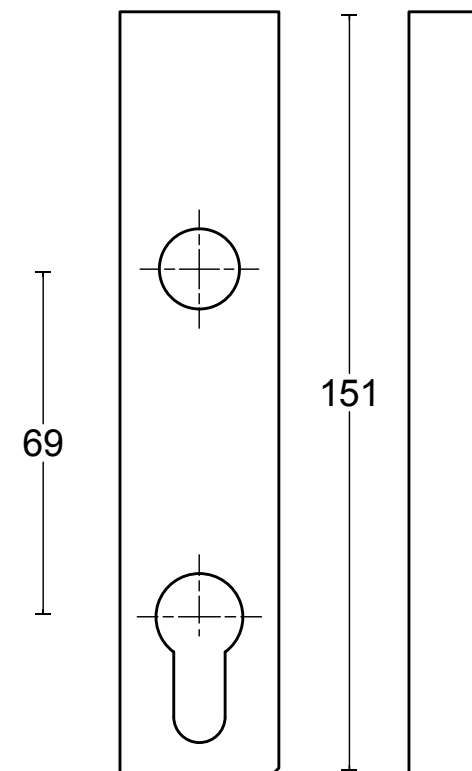

PBA230

single solid internal lift-up
sliding door handle with
external flush pull
stainless steel

option:

FORMANI®		Part number:	
		PBA230	
Doc no.: 3701Z001 PBA230 V01.dwg		A3	Format:
Drawn by: Christian Brimbois	Creation date: 8-10-2018		
Distributed by Two Tease Architectural Hardware info@twotease.com.au www.twotease.com.au			