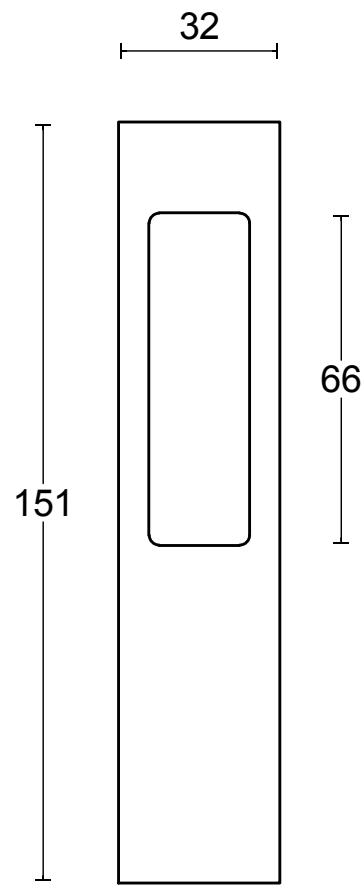

PBA230

single solid internal lift-up
sliding door handle with
external flush pull
stainless steel

option:

FORMANI®		Part number:	
		PBA230	
Doc no.: 3701Z001 PBA230 V01.dwg		A3	Format:
Drawn by: Christian Brimbois	Creation date: 8-10-2018		
Distributed by Two Tease Architectural Hardware info@twotease.com.au www.twotease.com.au			